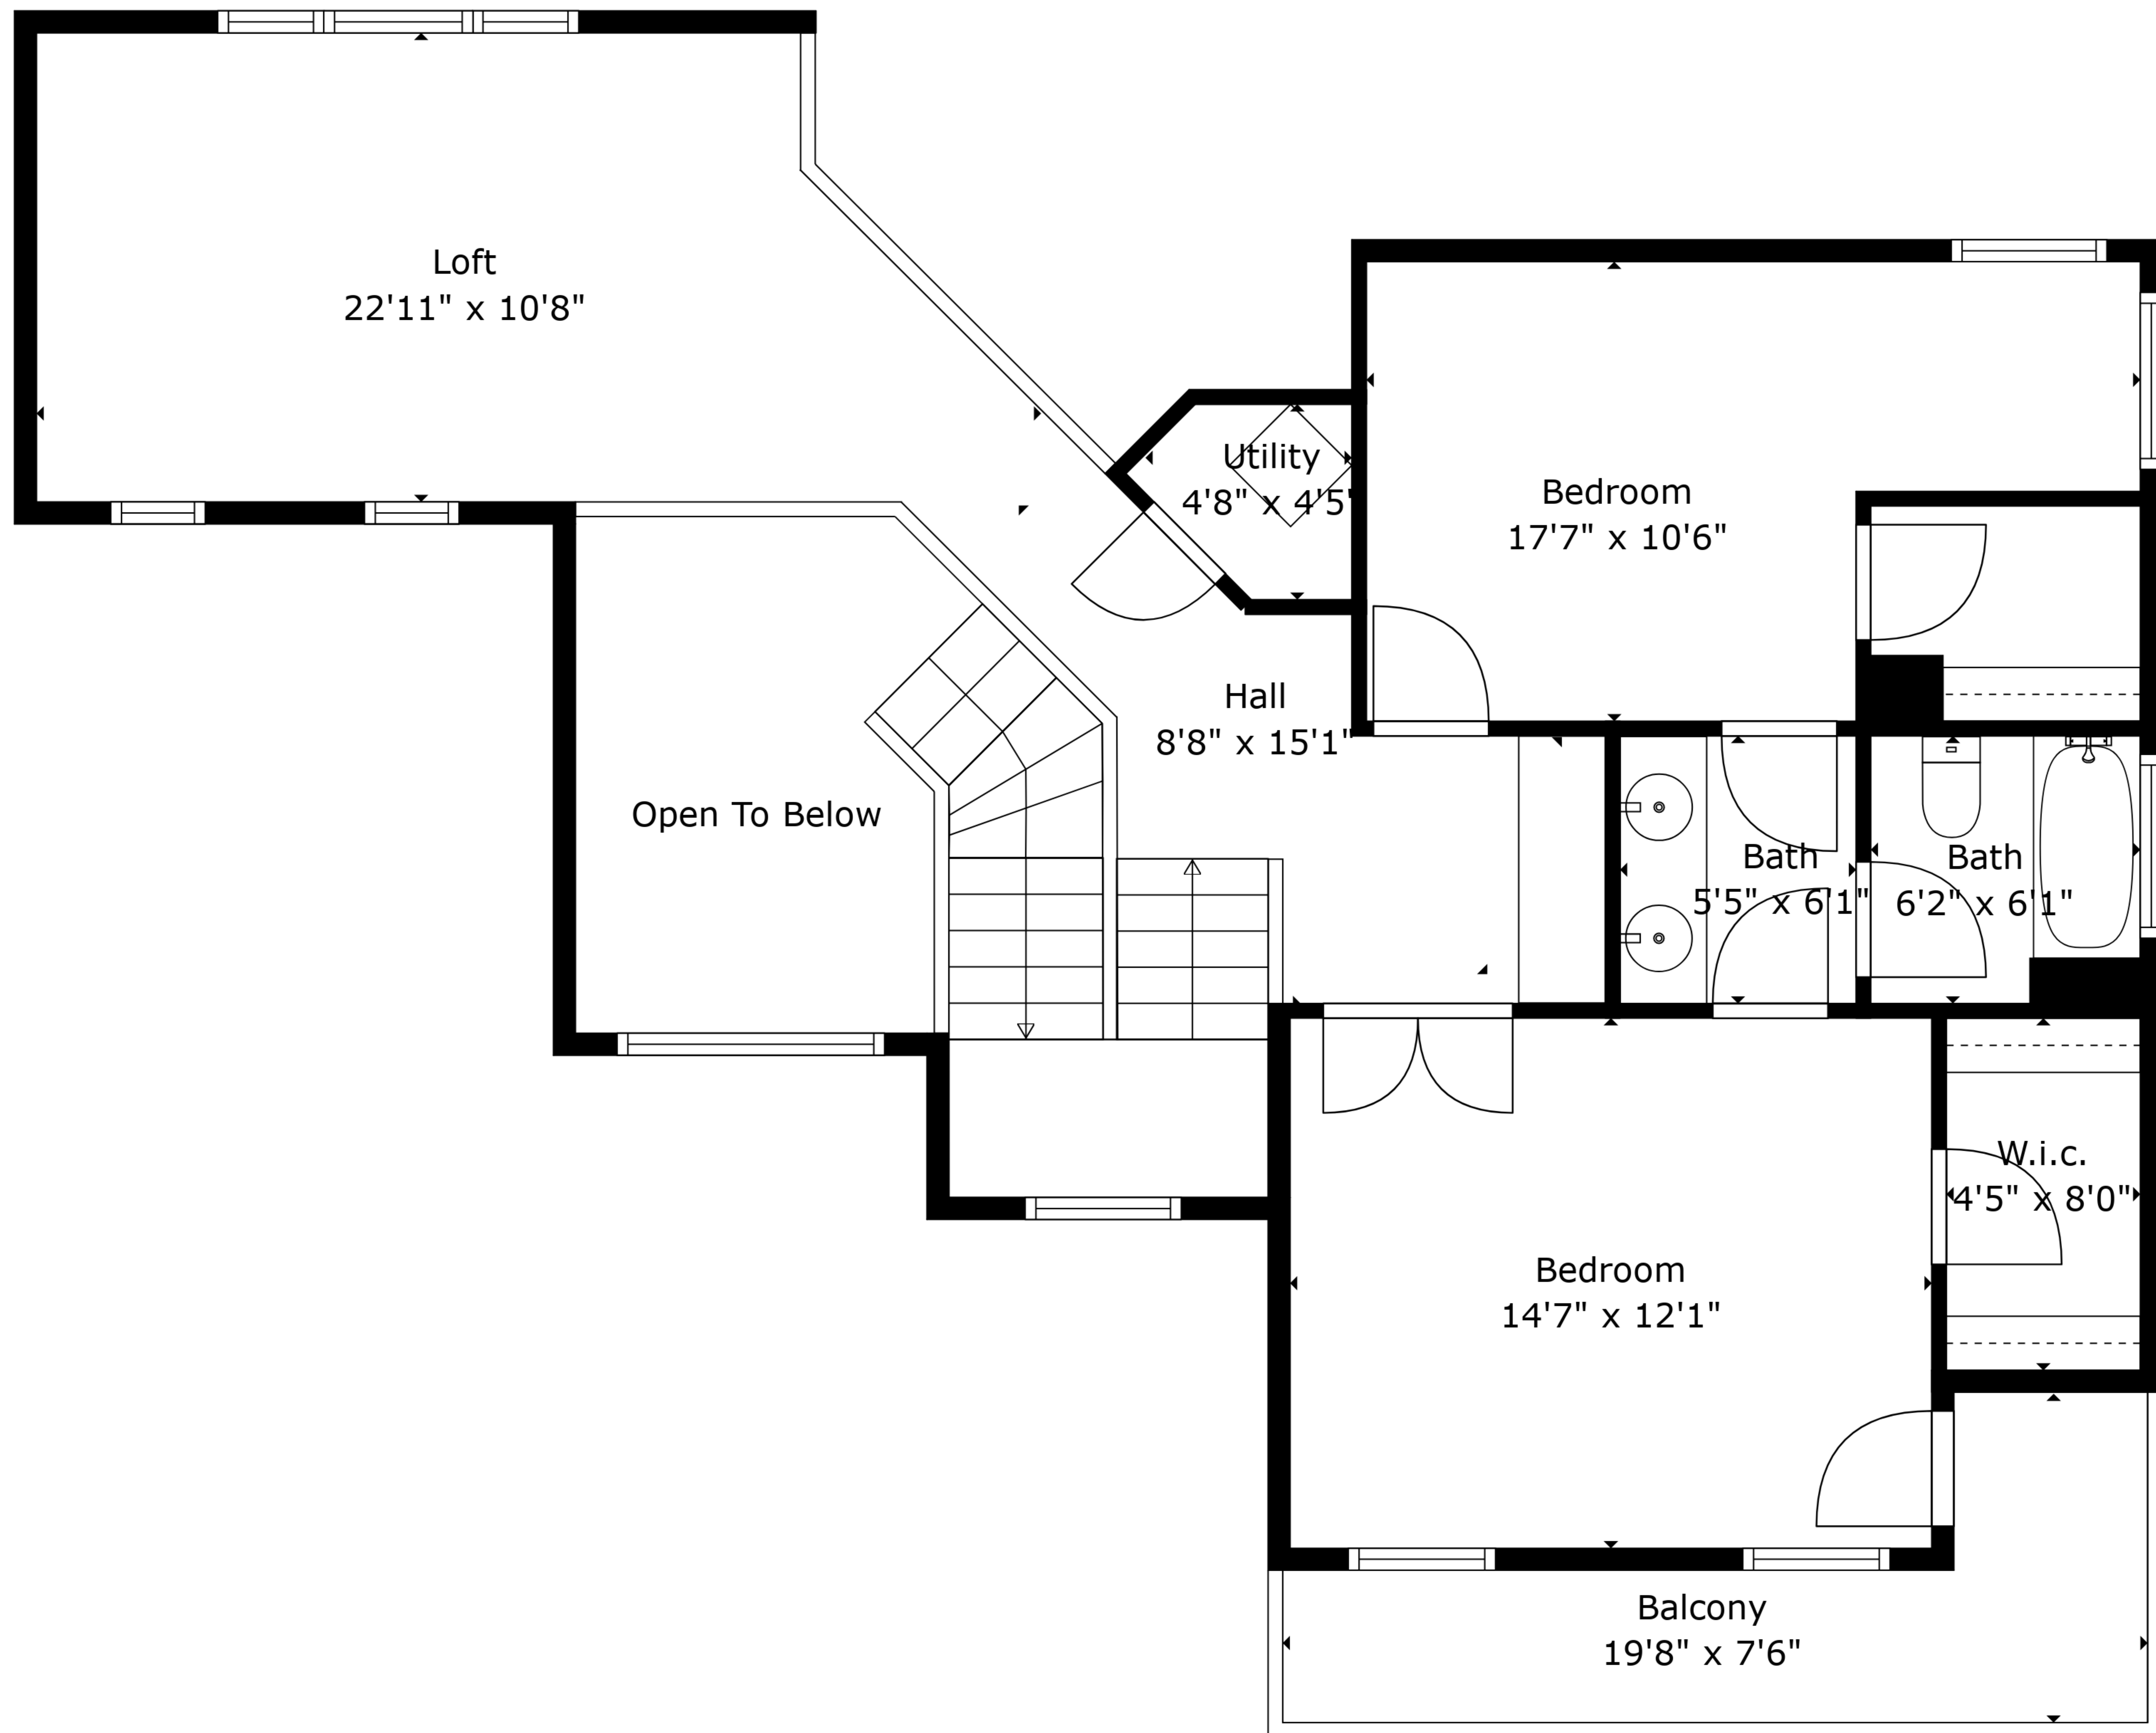

ESTIMATED AREAS

GLA FLOOR 1: 1852 sq. ft EXCLUDED AREAS 613 sq. ft

GLA FLOOR 2: 963 sq. ft EXCLUDED AREAS 191 sq. ft

Total GLA 2815 sq. ft, total area 3514 sq. ft

Sizes And Dimensions Are Approximate. Actual May Vary.

Floor 1

Floor 2

ESTIMATED AREAS

GLA FLOOR 1: 1852 sq. ft EXCLUDED AREAS 613 sq. ft
 GLA FLOOR 2: 963 sq. ft EXCLUDED AREAS 191 sq. ft
 Total GLA 2815 sq. ft, total area 3514 sq. ft

Sizes And Dimensions Are Approximate. Actual May Vary.