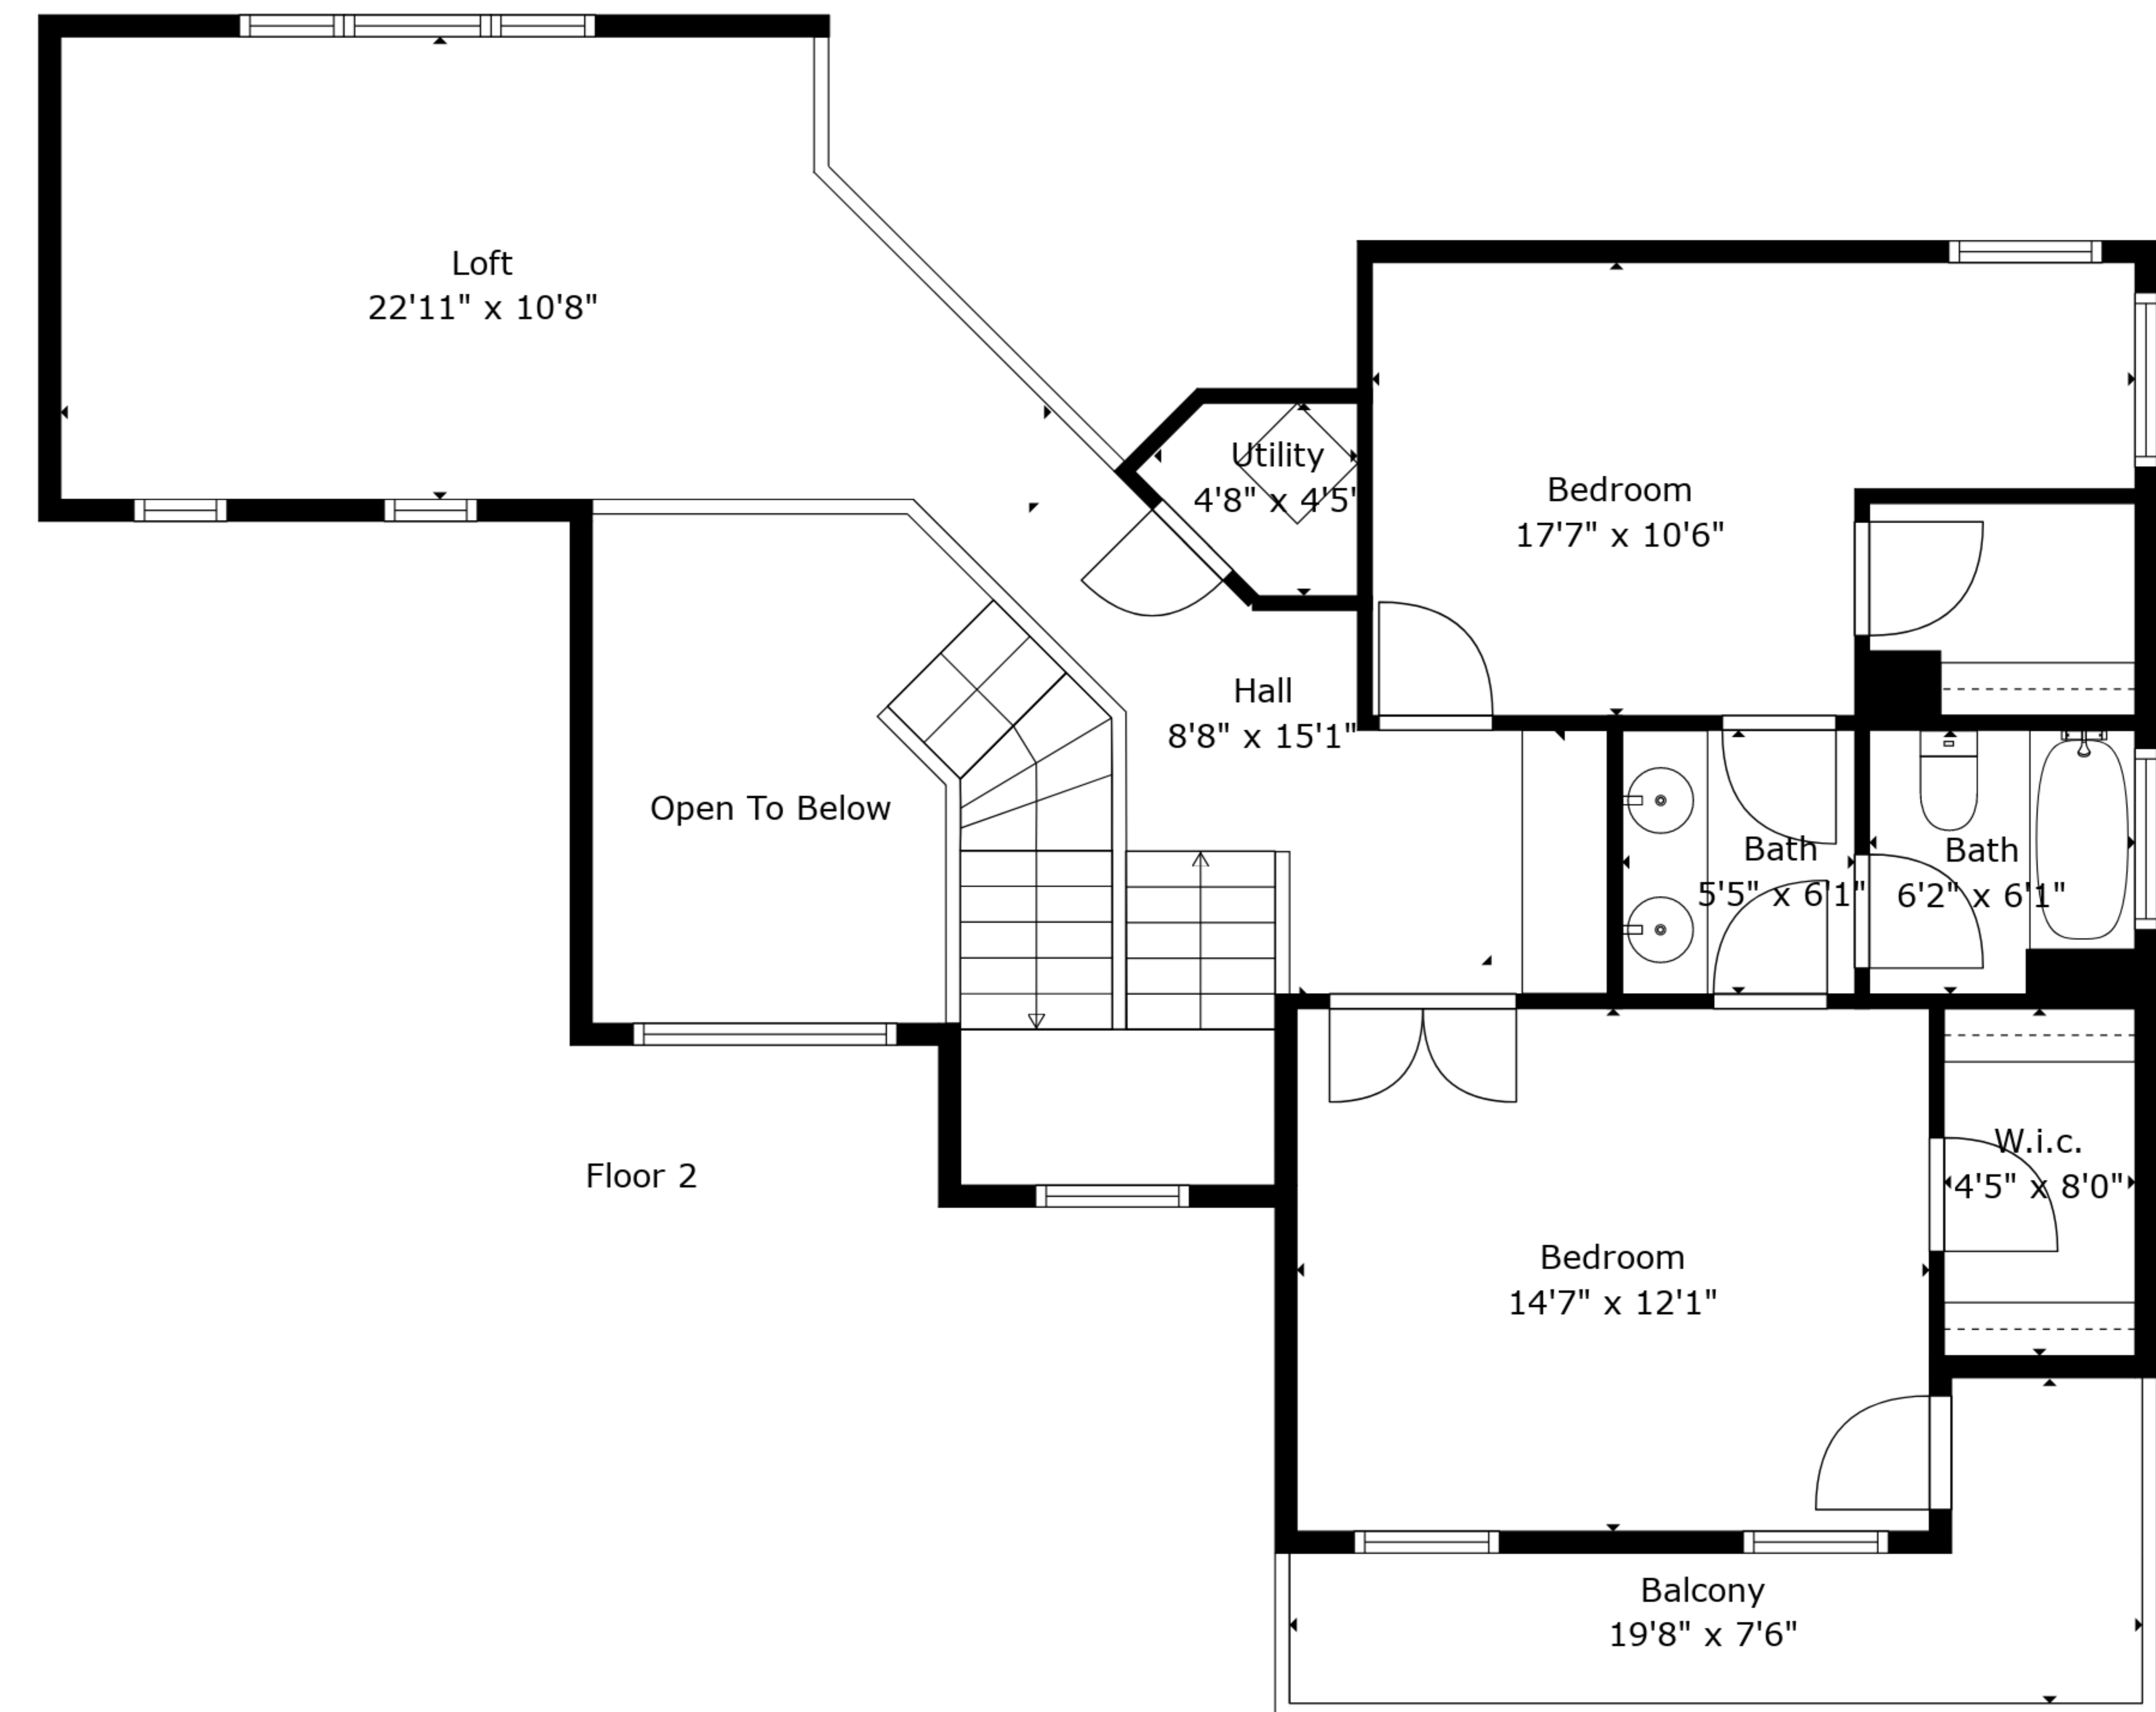

ESTIMATED AREAS

GLA FLOOR 1: 1852 sq. ft EXCLUDED AREAS 613 sq. ft

GLA FLOOR 2: 963 sq. ft EXCLUDED AREAS 191 sq. ft

Total GLA 2815 sq. ft, total area 3514 sq. ft

Sizes And Dimensions Are Approximate. Actual May Vary.

Floor 1

Floor 2

ESTIMATED AREAS

GLA FLOOR 1: 1852 sq. ft EXCLUDED AREAS 613 sq. ft
 GLA FLOOR 2: 963 sq. ft EXCLUDED AREAS 191 sq. ft
 Total GLA 2815 sq. ft, total area 3514 sq. ft

Sizes And Dimensions Are Approximate. Actual May Vary.