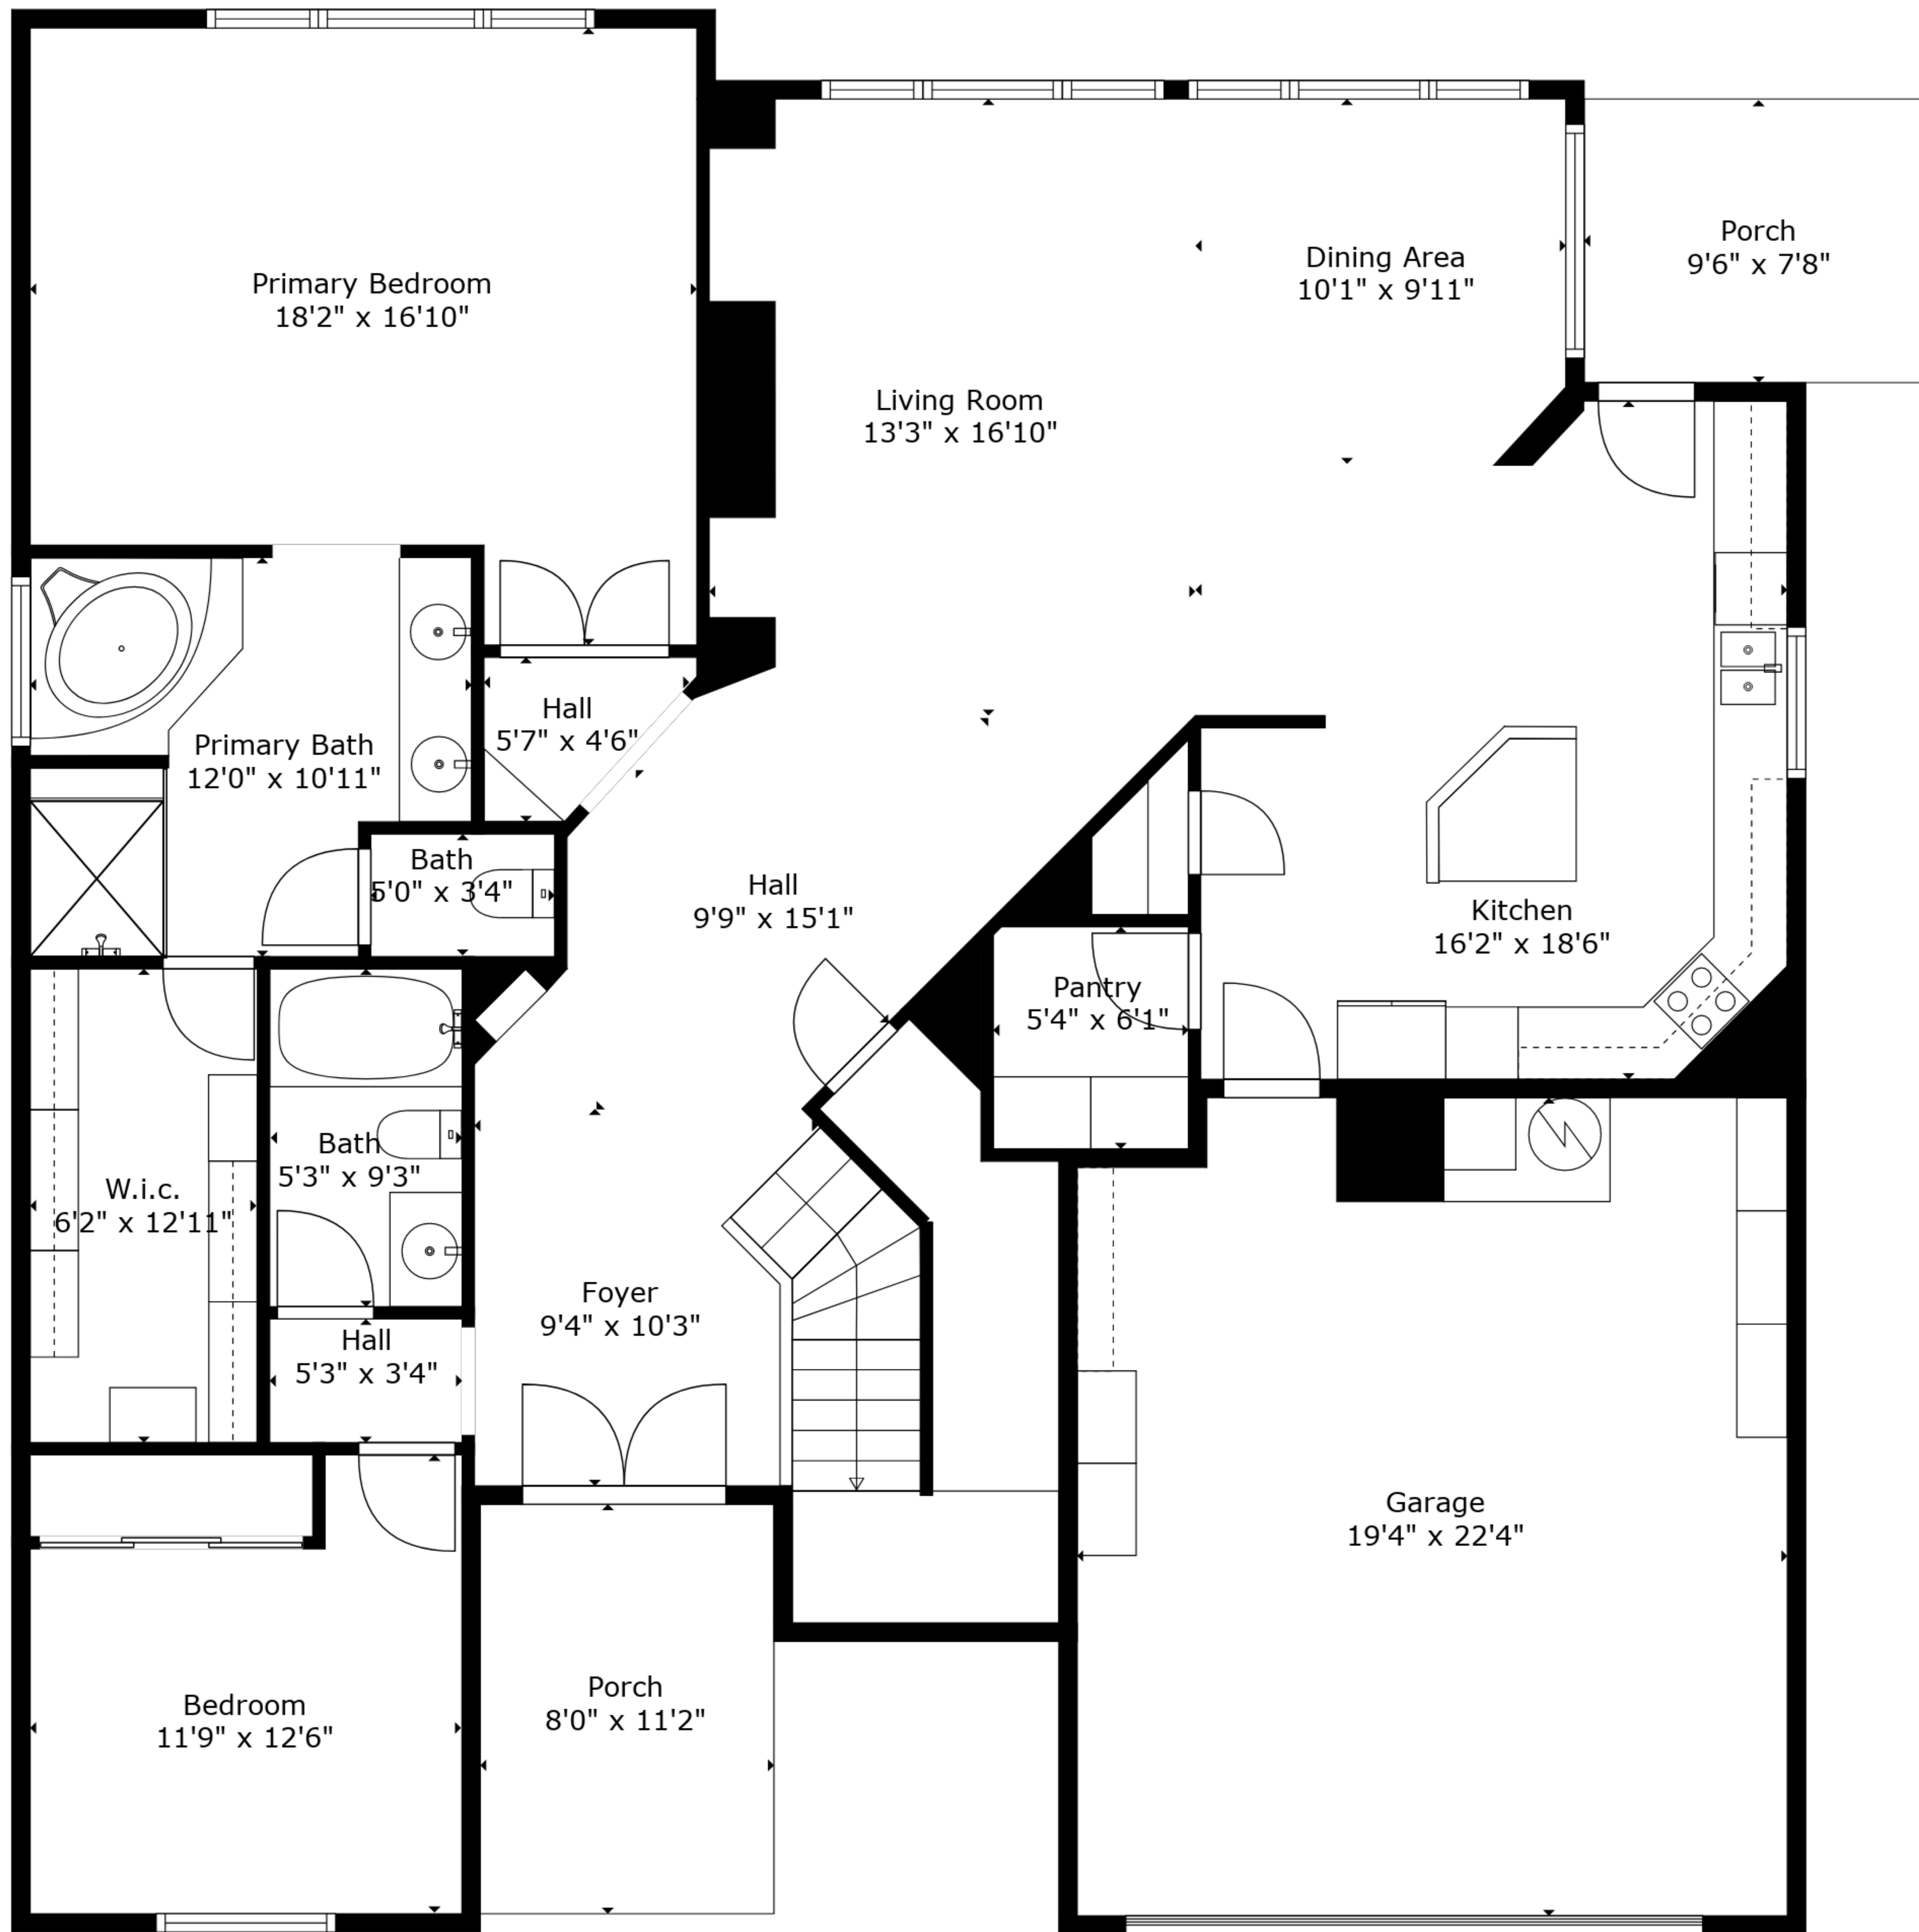

ESTIMATED AREAS

GLA FLOOR 1: 1852 sq. ft EXCLUDED AREAS 613 sq. ft

GLA FLOOR 2: 963 sq. ft EXCLUDED AREAS 191 sq. ft

Total GLA 2815 sq. ft, total area 3514 sq. ft

Sizes And Dimensions Are Approximate. Actual May Vary.

Floor 1

Floor 2

ESTIMATED AREAS

GLA FLOOR 1: 1852 sq. ft EXCLUDED AREAS 613 sq. ft
 GLA FLOOR 2: 963 sq. ft EXCLUDED AREAS 191 sq. ft
 Total GLA 2815 sq. ft, total area 3514 sq. ft

Sizes And Dimensions Are Approximate. Actual May Vary.