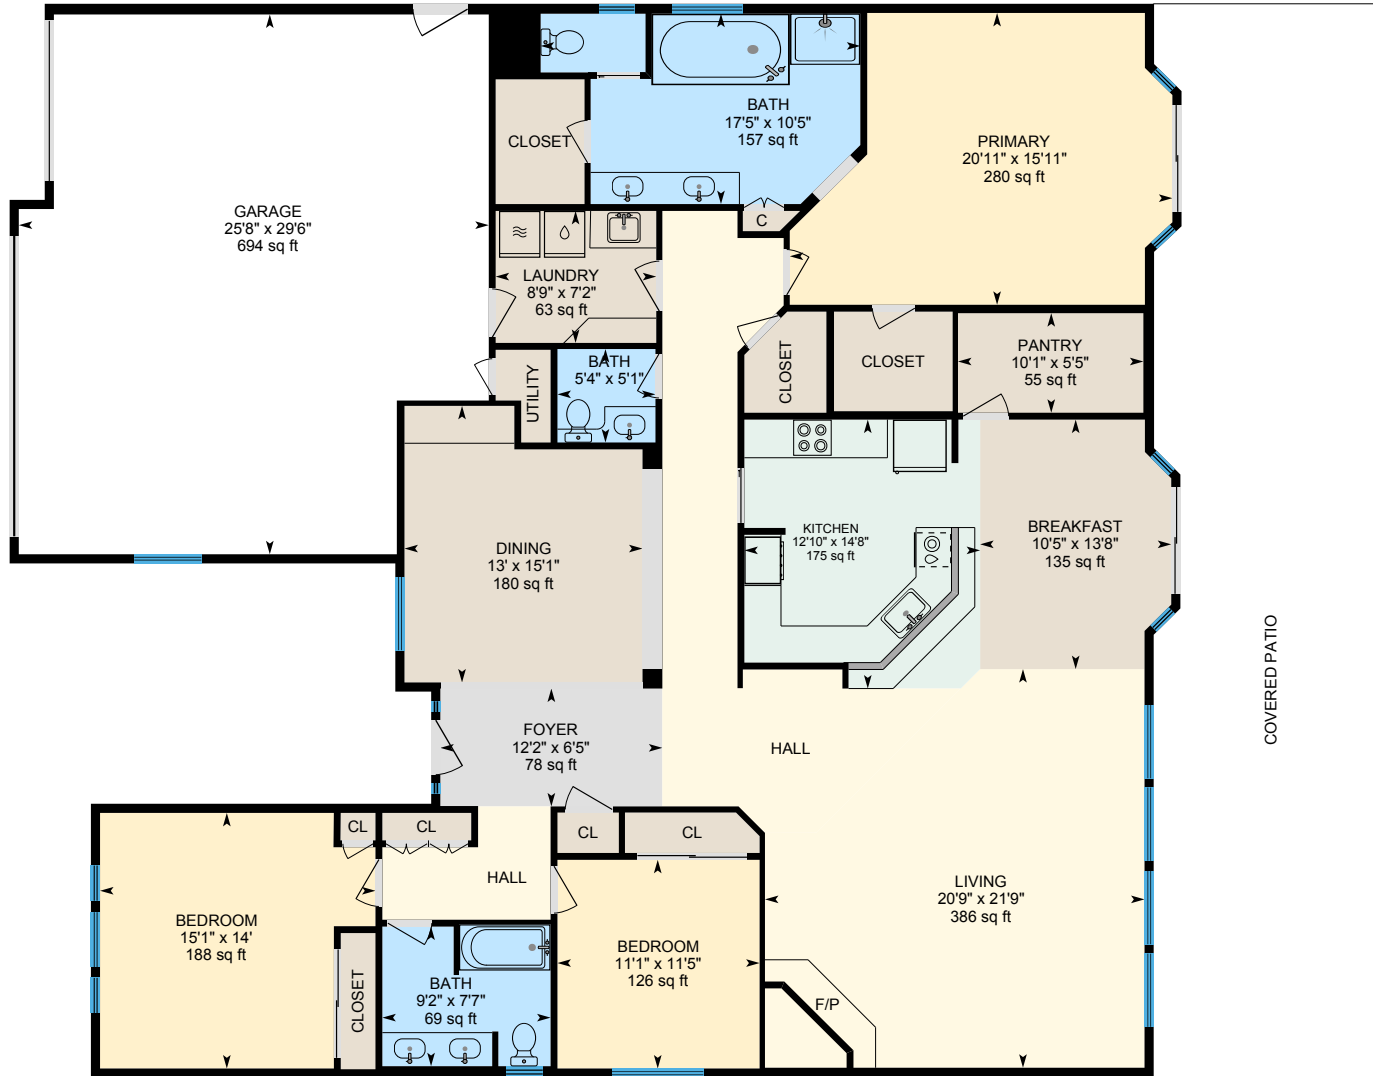

1087 Spring Meadow Dr, Manteca, CA

Main Floor Finished Area 2577.35 sq ft
Unfinished Area 732.65 sq ft

PREPARED: 2024/04/23