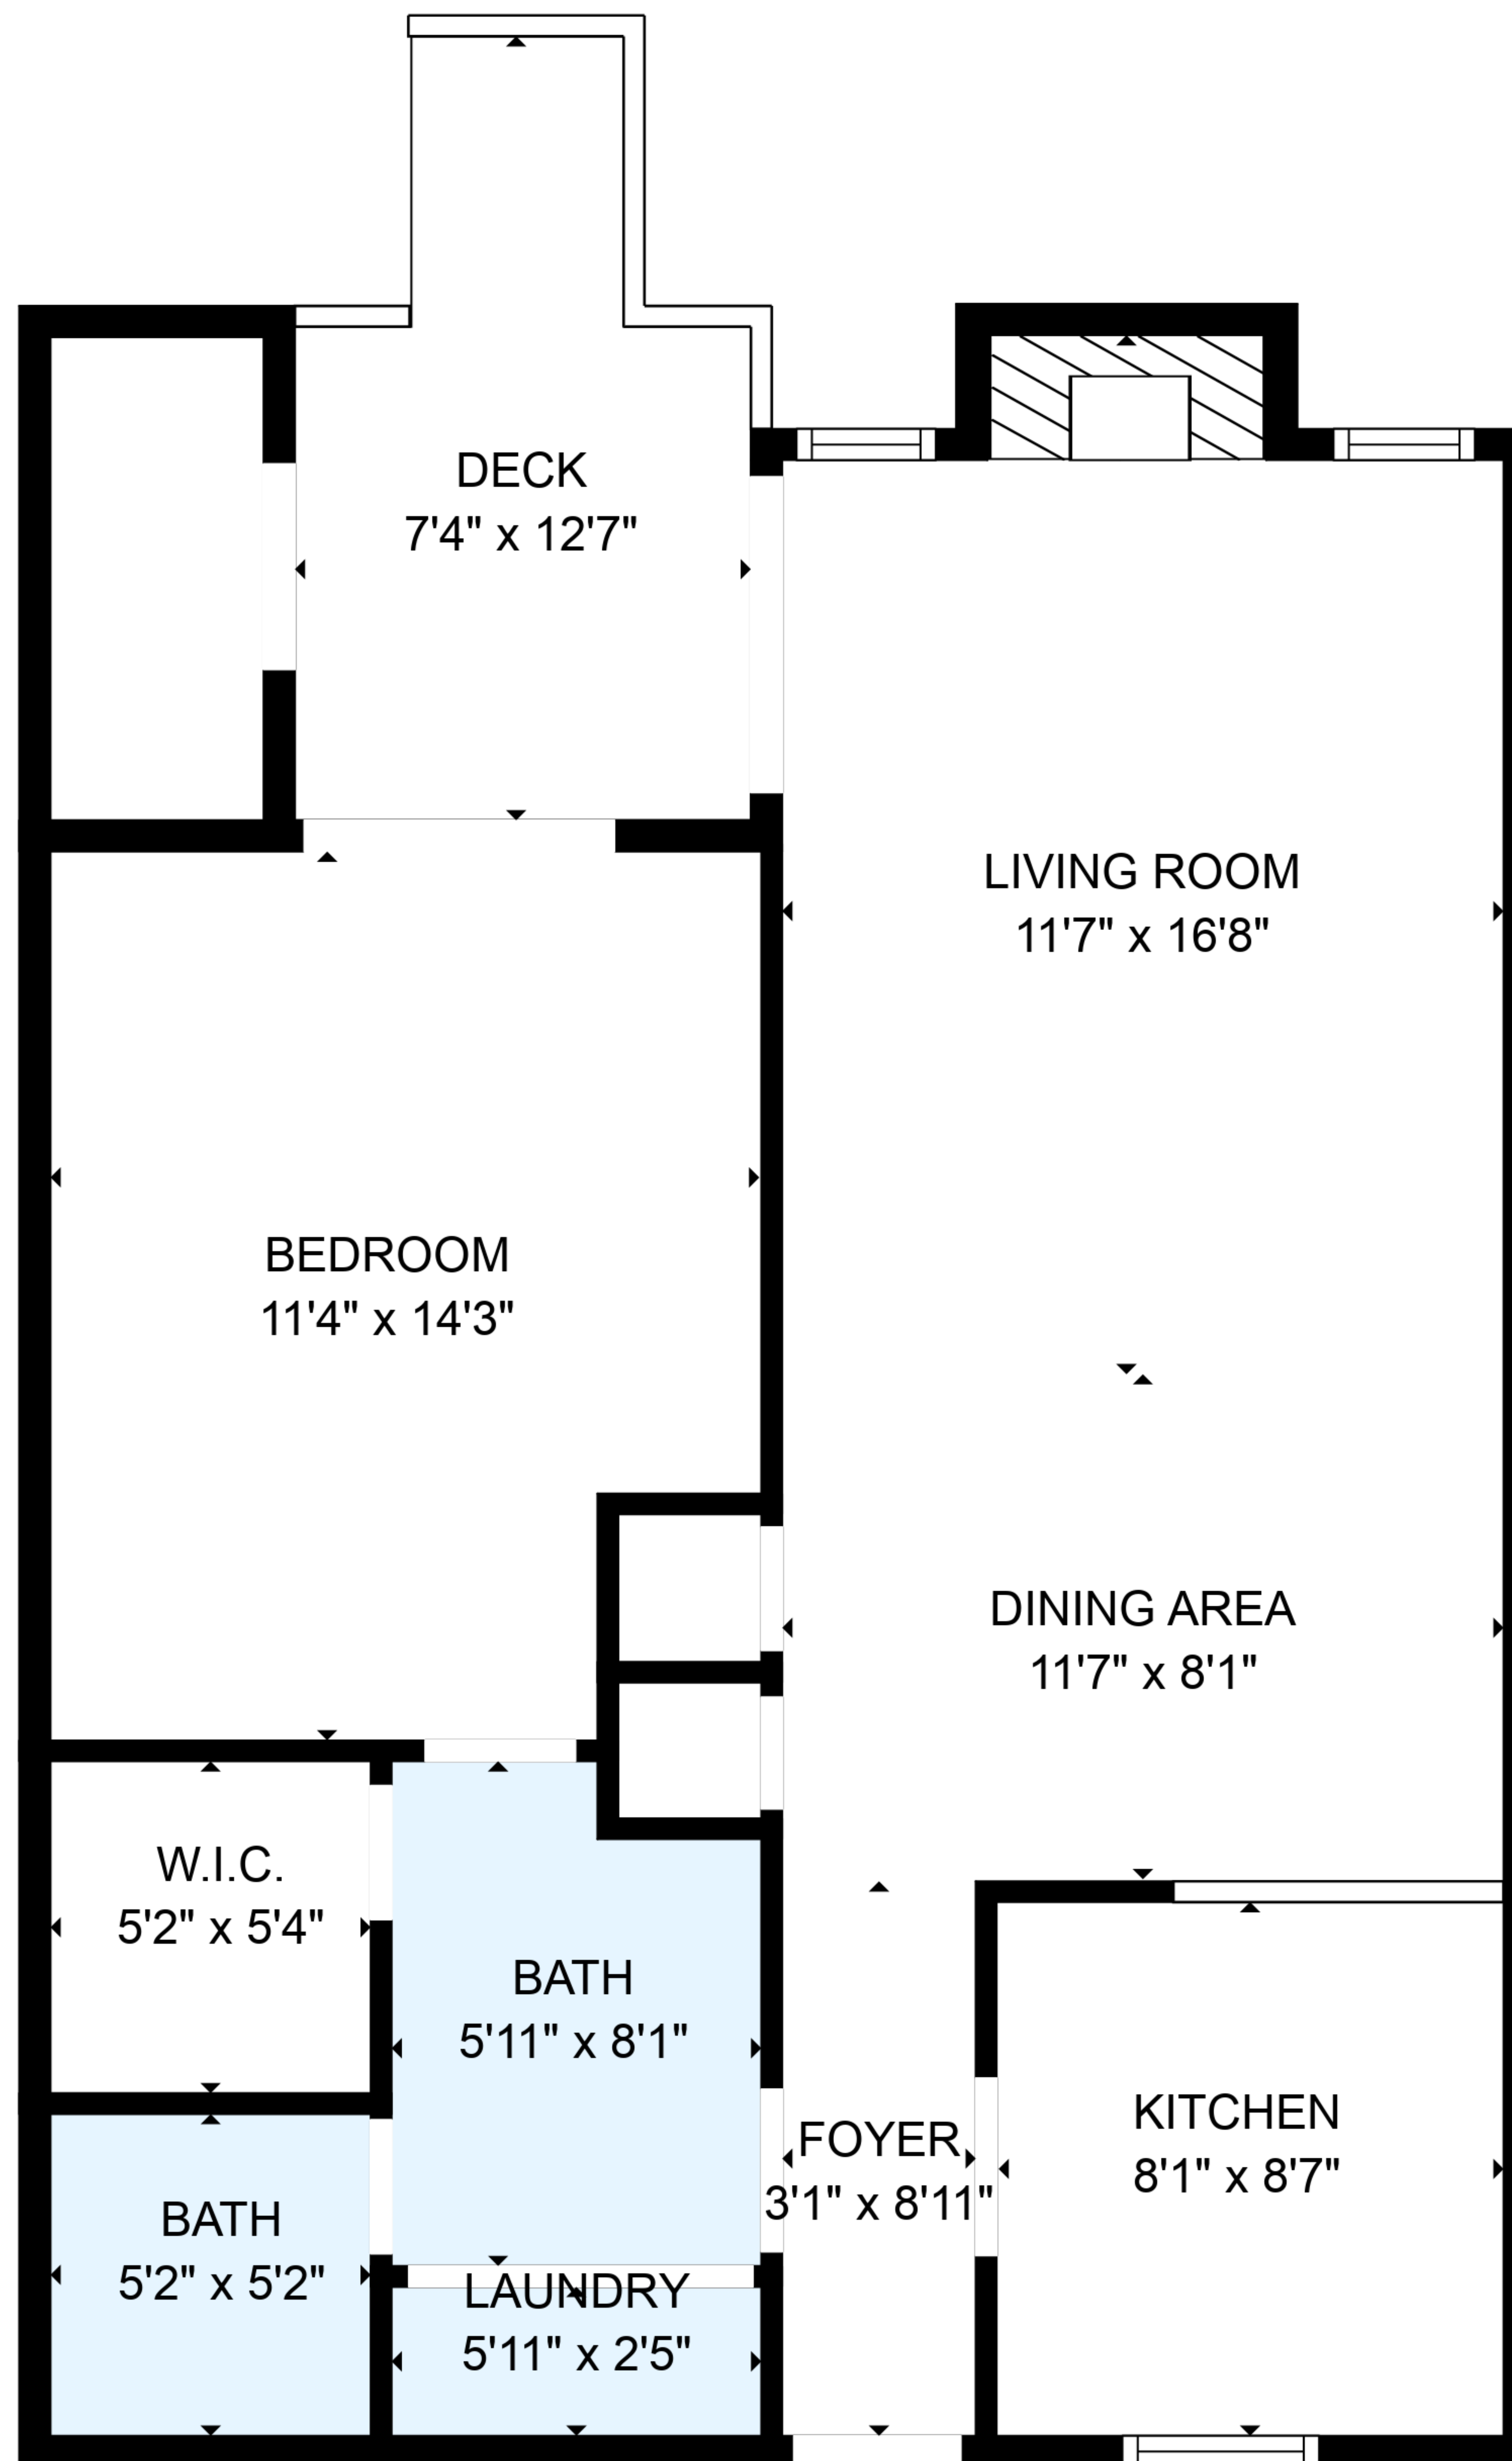

TOTAL: 692 sq. ft

FLOOR 1: 692 sq. ft

EXCLUDED AREAS: DECK: 73 sq. ft, FIREPLACE: 11 sq. ft

FLOOR PLAN CREATED BY CUBICASA APP. MEASUREMENTS DEEMED HIGHLY RELIABLE BUT NOT GUARANTEED.

TOTAL: 692 sq. ft

FLOOR 1: 692 sq. ft

EXCLUDED AREAS: DECK: 73 sq. ft, FIREPLACE: 11 sq. ft

FLOOR PLAN CREATED BY CUBICASA APP. MEASUREMENTS DEEMED HIGHLY RELIABLE BUT NOT GUARANTEED.