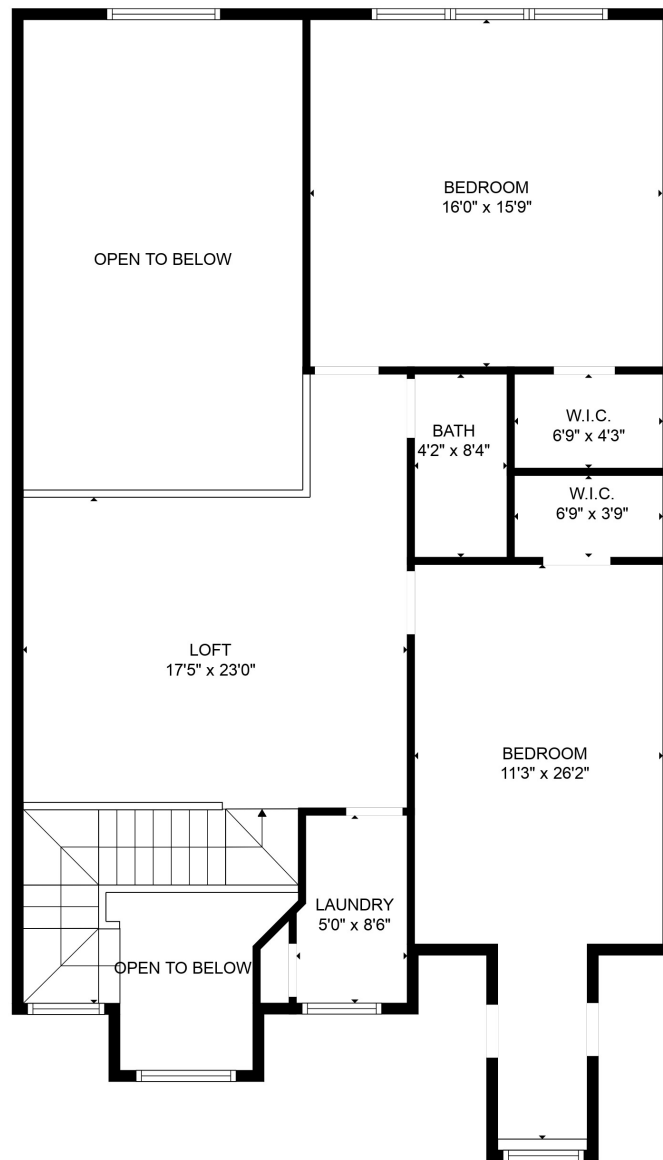

Total scanned area: 2503 sq. ft

SIZES AND DIMENSIONS ARE APPROXIMATE. ACTUAL MAY VARY.

Total scanned area: 2503 sq. ft

SIZES AND DIMENSIONS ARE APPROXIMATE. ACTUAL MAY VARY.

Total scanned area: 2503 sq. ft

SIZES AND DIMENSIONS ARE APPROXIMATE. ACTUAL MAY VARY.