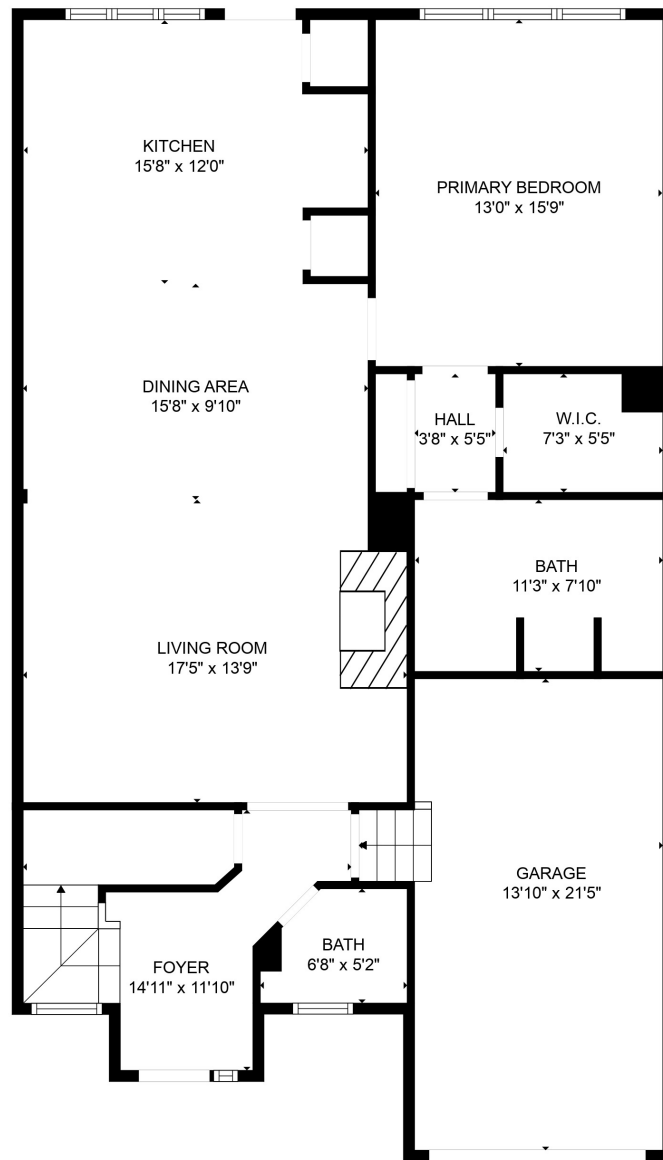

Total scanned area: 2503 sq. ft

SIZES AND DIMENSIONS ARE APPROXIMATE. ACTUAL MAY VARY.

Total scanned area: 2503 sq. ft

SIZES AND DIMENSIONS ARE APPROXIMATE. ACTUAL MAY VARY.

Total scanned area: 2503 sq. ft

SIZES AND DIMENSIONS ARE APPROXIMATE. ACTUAL MAY VARY.