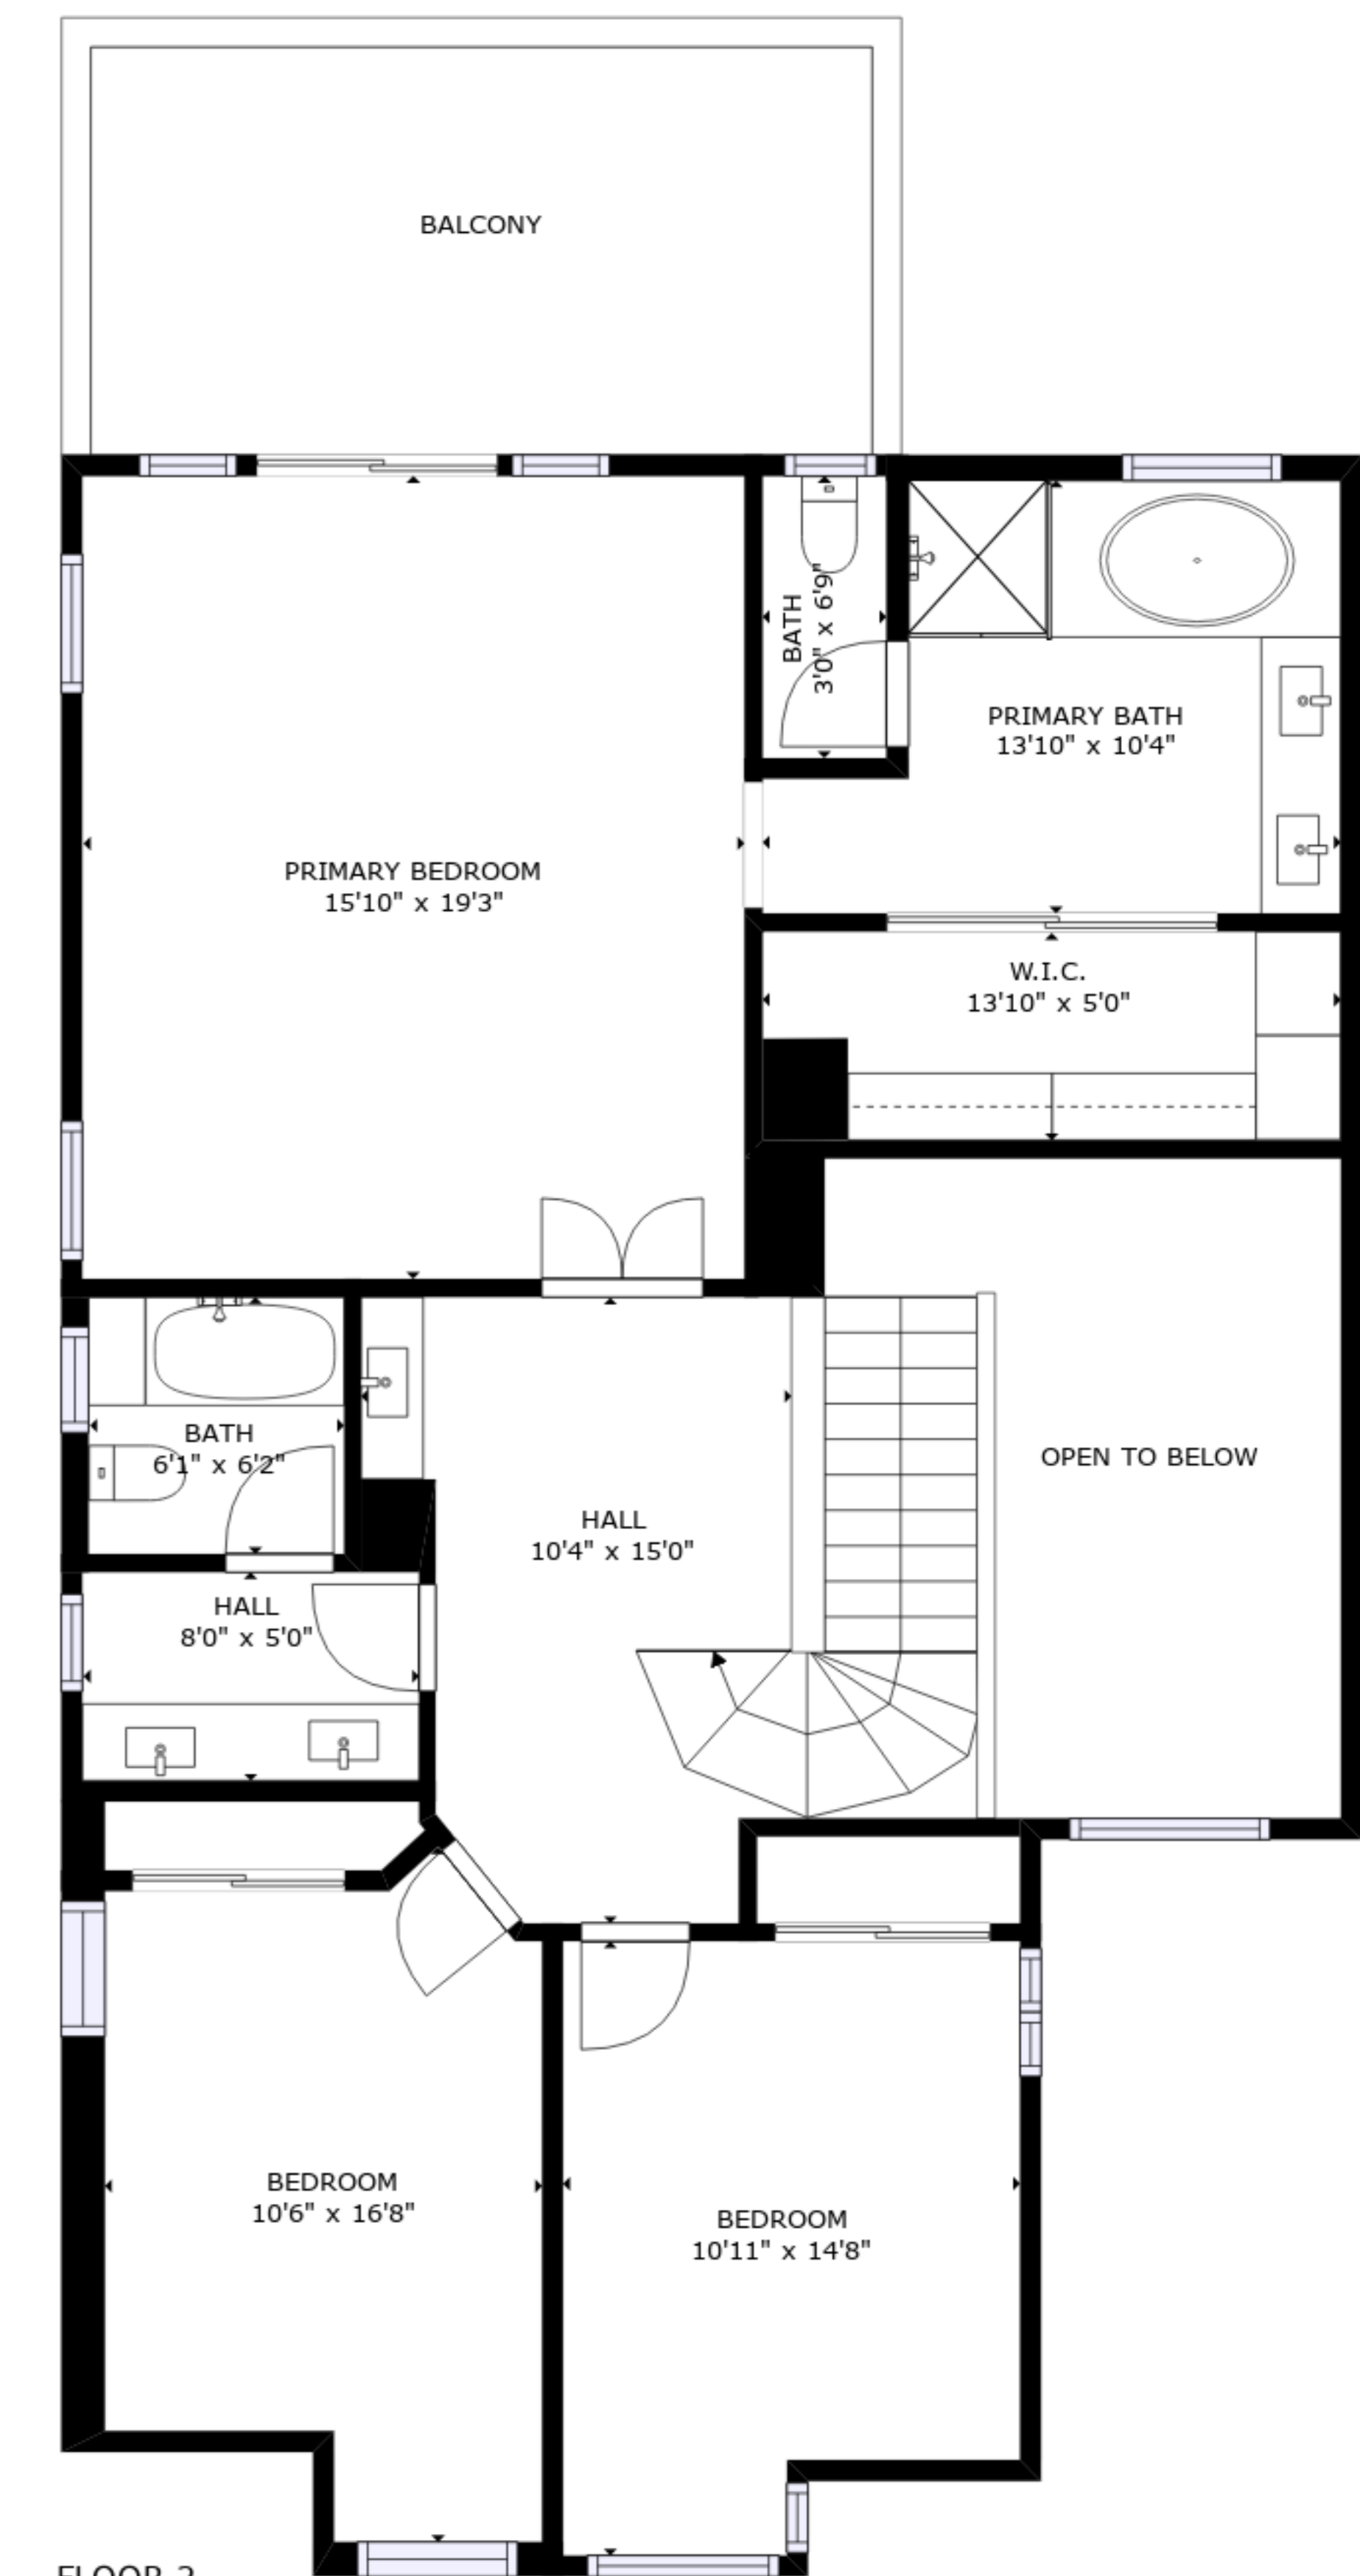

FLOOR 1

FLOOR 2

GROSS INTERNAL AREA
 FLOOR 1: 1602 sq. ft, FLOOR 2: 1176 sq. ft
 EXCLUDED AREAS: , PATIO: 727 sq. ft
 PORCH: 70 sq. ft, BALCONY: 183 sq. ft
 TOTAL: 2778 sq. ft

SIZES AND DIMENSIONS ARE APPROXIMATE, ACTUAL MAY VARY.