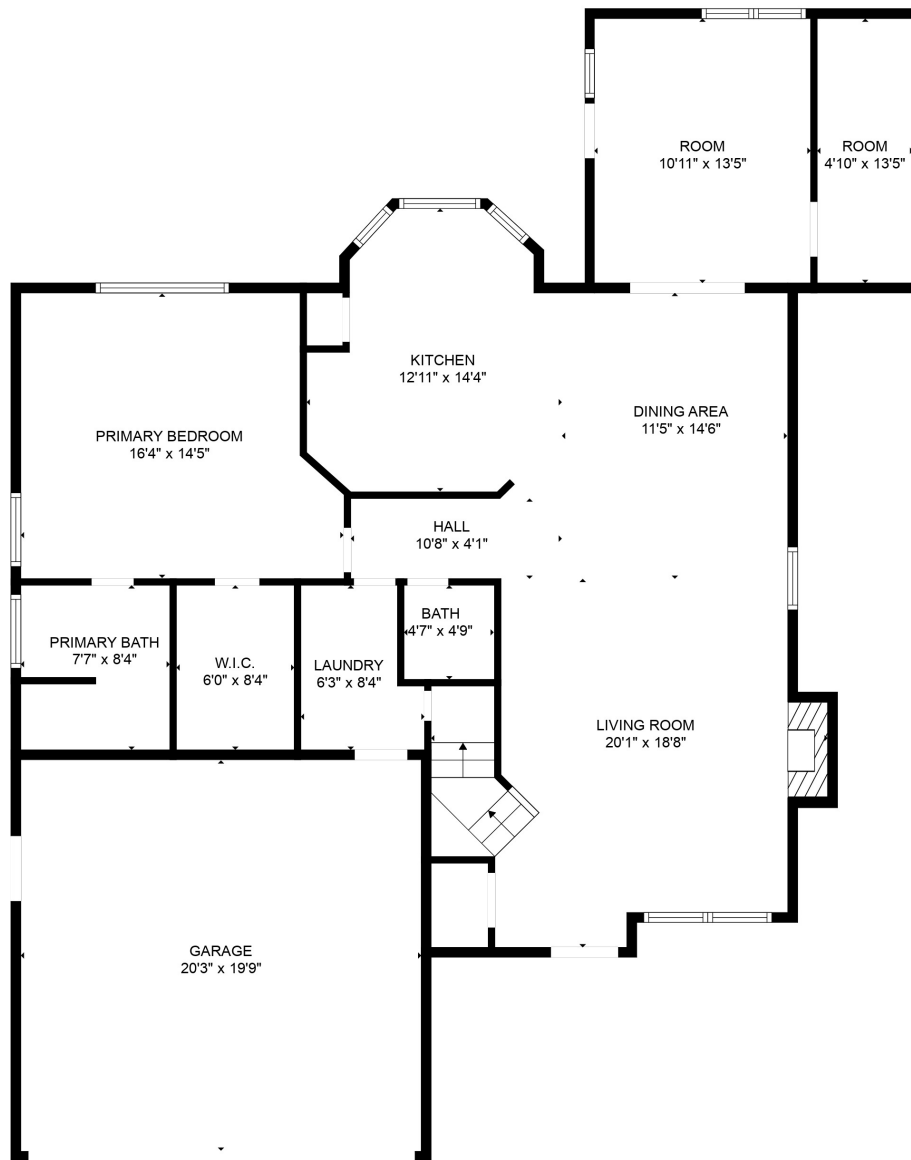

FLOOR 1

FLOOR 2

Total scanned area: 2668 sq. ft

SIZES AND DIMENSIONS ARE APPROXIMATE. ACTUAL MAY VARY.

Total scanned area: 2668 sq. ft

SIZES AND DIMENSIONS ARE APPROXIMATE. ACTUAL MAY VARY.

Total scanned area: 2668 sq. ft

SIZES AND DIMENSIONS ARE APPROXIMATE. ACTUAL MAY VARY.