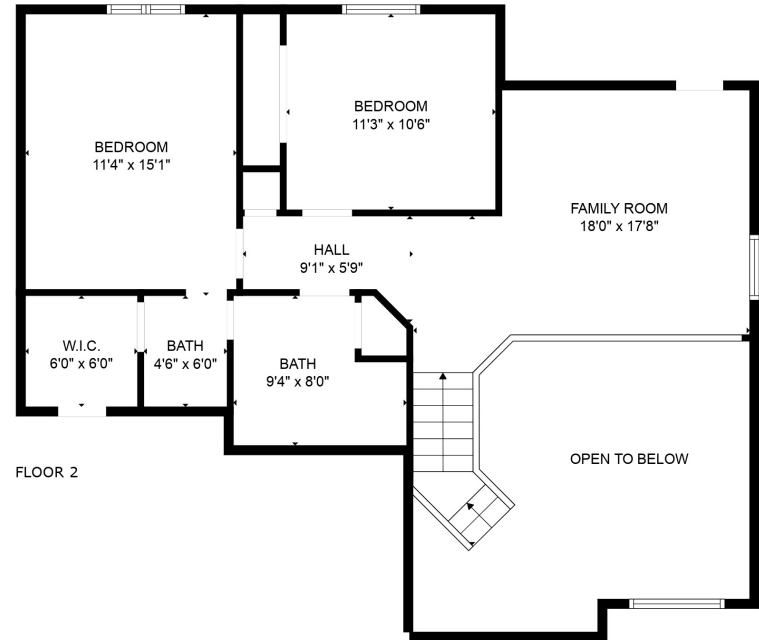

FLOOR 1

FLOOR 2

Total scanned area: 2668 sq. ft

SIZES AND DIMENSIONS ARE APPROXIMATE. ACTUAL MAY VARY.

Total scanned area: 2668 sq. ft

SIZES AND DIMENSIONS ARE APPROXIMATE. ACTUAL MAY VARY.

Total scanned area: 2668 sq. ft

SIZES AND DIMENSIONS ARE APPROXIMATE. ACTUAL MAY VARY.