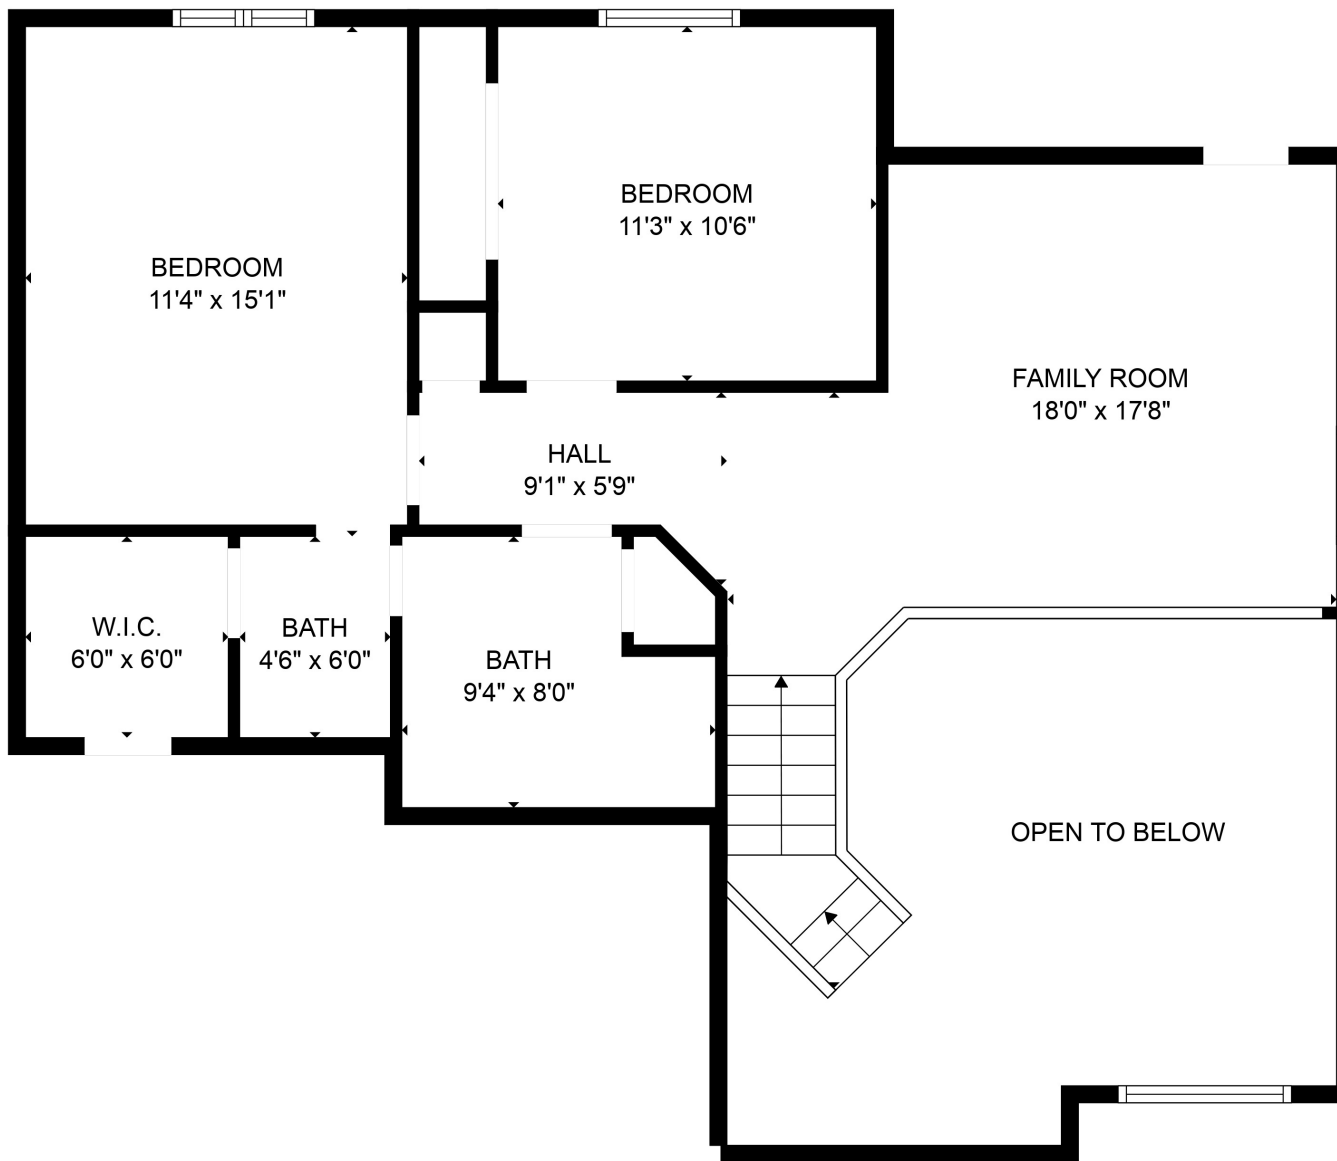

FLOOR 1

FLOOR 2

Total scanned area: 2668 sq. ft

SIZES AND DIMENSIONS ARE APPROXIMATE. ACTUAL MAY VARY.

Total scanned area: 2668 sq. ft

SIZES AND DIMENSIONS ARE APPROXIMATE. ACTUAL MAY VARY.

Total scanned area: 2668 sq. ft

SIZES AND DIMENSIONS ARE APPROXIMATE. ACTUAL MAY VARY.