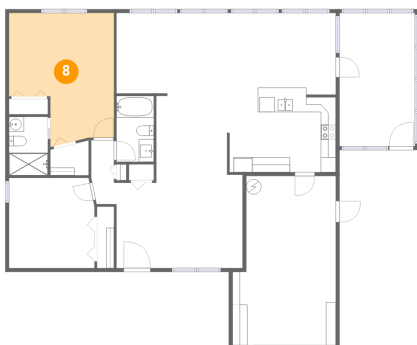

8 Floor 1 - Primary Bedroom

Dimensions: 14'0" x 17'10"
Area: 206 sq. ft
Counted as living area: Yes

Heated: Yes
Finished: Yes
Enclosed: Yes
Contiguous: Yes
Permitted: Yes
Wet space: No
Addition: No
Conversion: No