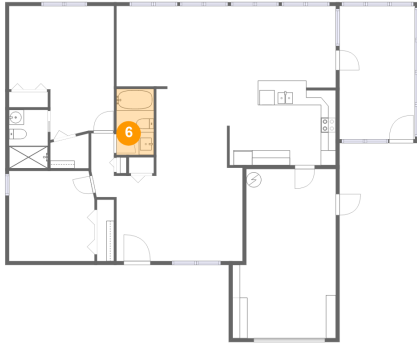

**4 Floor 1 - Dining Area**

**Dimensions:** 9'5" x 10'10"  
**Area:** 102 sq. ft  
**Counted as living area:** Yes

**Heated:** Yes  
**Finished:** Yes  
**Enclosed:** Yes  
**Contiguous:** Yes  
**Permitted:** Yes  
**Wet space:** No  
**Addition:** No  
**Conversion:** No

**5 Floor 1 - Bath**

**Dimensions:** 5'2" x 7'10"  
**Area:** 40 sq. ft  
**Counted as living area:** Yes

**Heated:** Yes  
**Finished:** Yes  
**Enclosed:** Yes  
**Contiguous:** Yes  
**Permitted:** Yes  
**Wet space:** Yes  
**Addition:** No  
**Conversion:** No

**4582 Fox Lake Court, Clearwater, Pinellas County,  
Florida, United States, 33762**

**6 Floor 1 - Bath**

**Dimensions:** 5'0" x 8'9"  
**Area:** 44 sq. ft  
**Counted as living area:** Yes

**Heated:** Yes  
**Finished:** Yes  
**Enclosed:** Yes  
**Contiguous:** Yes  
**Permitted:** Yes  
**Wet space:** Yes  
**Addition:** No  
**Conversion:** No