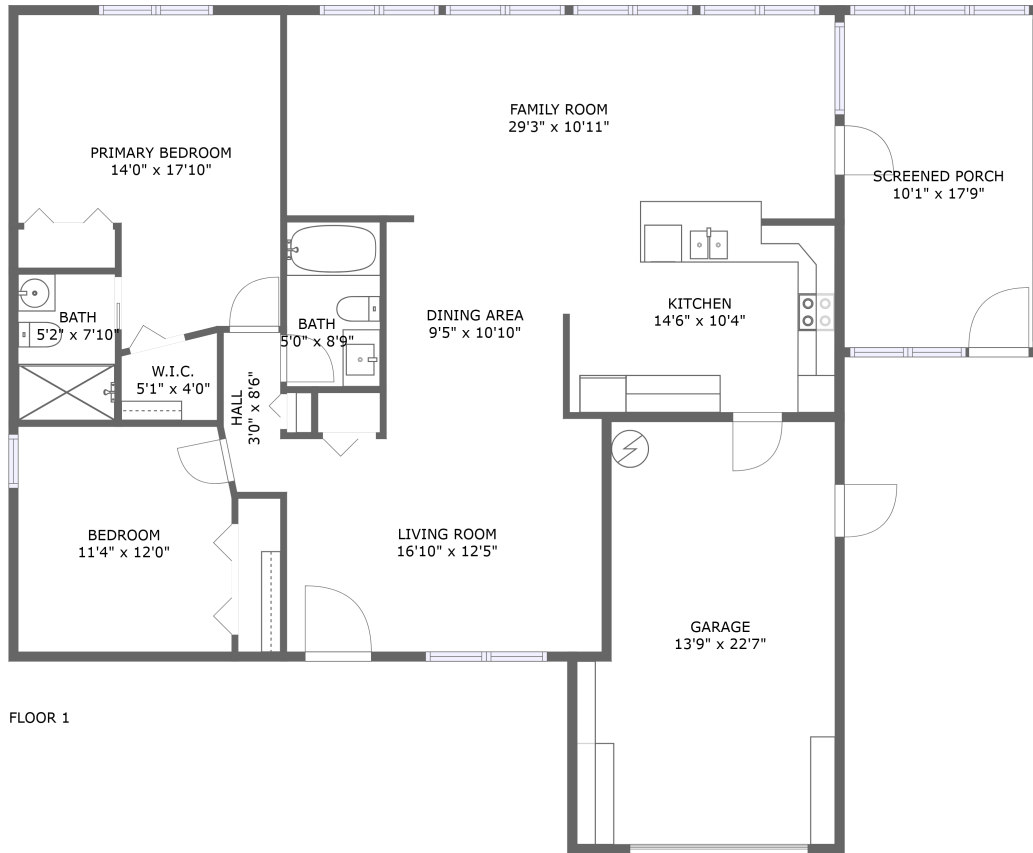

## Property summary

 **1** Garages

 **2** Bedrooms

 **2** Bathrooms

 **0** Half baths

 **1** Floors

 **1,403** Gross living area sqft

 **1,912** Total sqft

## Room dimensions

Floor 1

Total sqft: 1912 Living area: 1403

#		Dimensions	sqft	Counted as living area
1	Kitchen	14'6" x 10'4"	147 sq. ft	Yes
2	Garage	13'9" x 22'7"	287 sq. ft	No
3	Living Room	16'10" x 12'5"	202 sq. ft	Yes
4	Dining Area	9'5" x 10'10"	102 sq. ft	Yes
5	Bath	5'2" x 7'10"	40 sq. ft	Yes
6	Bath	5'0" x 8'9"	44 sq. ft	Yes
7	Family Room	29'3" x 10'11"	317 sq. ft	Yes
8	Primary Bedroom	14'0" x 17'10"	206 sq. ft	Yes
9	Screened Porch	10'1" x 17'9"	179 sq. ft	No
10	Hall	3'0" x 8'6"	26 sq. ft	Yes
11	W.I.C.	5'1" x 4'0"	21 sq. ft	Yes

## 1 Floor 1 - Kitchen

Dimensions: 14'6" x 10'4"  
Area: 147 sq. ft  
Counted as living area: Yes

Heated: Yes  
Finished: Yes  
Enclosed: Yes  
Contiguous: Yes  
Permitted: Yes  
Wet space: No  
Addition: No  
Conversion: No

**4 Floor 1 - Dining Area**

**Dimensions:** 9'5" x 10'10"  
**Area:** 102 sq. ft  
**Counted as living area:** Yes

**Heated:** Yes  
**Finished:** Yes  
**Enclosed:** Yes  
**Contiguous:** Yes  
**Permitted:** Yes  
**Wet space:** No  
**Addition:** No  
**Conversion:** No