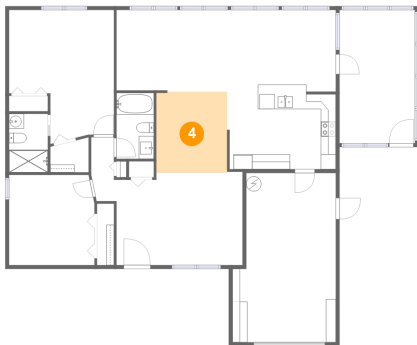

**4582 Fox Lake Court, Clearwater, Pinellas County,  
Florida, United States, 33762**

**3 Floor 1 - Living Room**

**Dimensions:** 16'10" x 12'5"  
**Area:** 202 sq. ft  
**Counted as living area:** Yes

**Heated:** Yes  
**Finished:** Yes  
**Enclosed:** Yes  
**Contiguous:** Yes  
**Permitted:** Yes  
**Wet space:** No  
**Addition:** No  
**Conversion:** No

**4 Floor 1 - Dining Area**

**Dimensions:** 9'5" x 10'10"  
**Area:** 102 sq. ft  
**Counted as living area:** Yes

**Heated:** Yes  
**Finished:** Yes  
**Enclosed:** Yes  
**Contiguous:** Yes  
**Permitted:** Yes  
**Wet space:** No  
**Addition:** No  
**Conversion:** No