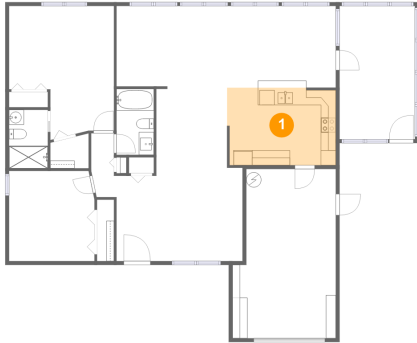

4582 Fox Lake Court, Clearwater, Pinellas County, Florida, United States, 33762

1 Floor 1 - Kitchen

Dimensions: 14'6" x 10'4"
Area: 147 sq. ft
Counted as living area: Yes

Heated: Yes
Finished: Yes
Enclosed: Yes
Contiguous: Yes
Permitted: Yes
Wet space: No
Addition: No
Conversion: No