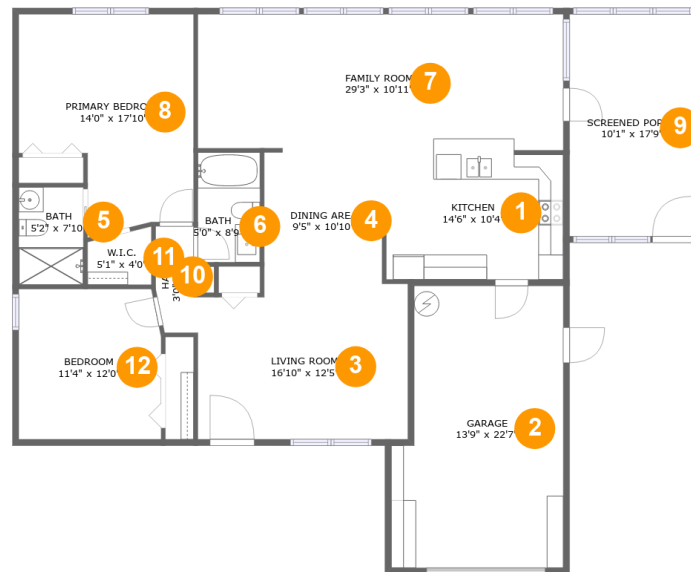

## Property summary

 **1** Garages

 **2** Bedrooms

 **2** Bathrooms

 **0** Half baths

 **1** Floors

 **1,403** Gross living area sqft

 **1,912** Total sqft

## Room dimensions

Floor 1

Total sqft: 1912 Living area: 1403

#		Dimensions	sqft	Counted as living area
1	Kitchen	14'6" x 10'4"	147 sq. ft	Yes
2	Garage	13'9" x 22'7"	287 sq. ft	No
3	Living Room	16'10" x 12'5"	202 sq. ft	Yes
4	Dining Area	9'5" x 10'10"	102 sq. ft	Yes
5	Bath	5'2" x 7'10"	40 sq. ft	Yes
6	Bath	5'0" x 8'9"	44 sq. ft	Yes
7	Family Room	29'3" x 10'11"	317 sq. ft	Yes
8	Primary Bedroom	14'0" x 17'10"	206 sq. ft	Yes
9	Screened Porch	10'1" x 17'9"	179 sq. ft	No
10	Hall	3'0" x 8'6"	26 sq. ft	Yes
11	W.I.C.	5'1" x 4'0"	21 sq. ft	Yes

## 1 Floor 1 - Kitchen

Dimensions: 14'6" x 10'4"  
Area: 147 sq. ft  
Counted as living area: Yes

Heated: Yes  
Finished: Yes  
Enclosed: Yes  
Contiguous: Yes  
Permitted: Yes  
Wet space: No  
Addition: No  
Conversion: No

**7 Floor 1 - Family Room**

**Dimensions:** 29'3" x 10'11"  
**Area:** 317 sq. ft  
**Counted as living area:** Yes

**Heated:** Yes  
**Finished:** Yes  
**Enclosed:** Yes  
**Contiguous:** Yes  
**Permitted:** Yes  
**Wet space:** No  
**Addition:** No  
**Conversion:** No