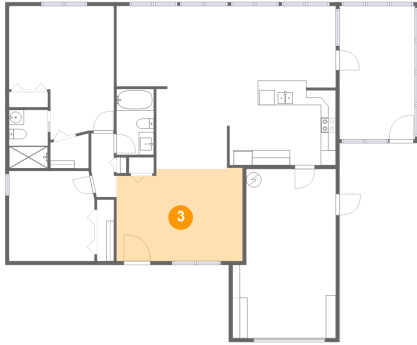

## 1 Floor 1 - Kitchen

Dimensions: 14'6" x 10'4"  
Area: 147 sq. ft  
Counted as living area: Yes

Heated: Yes  
Finished: Yes  
Enclosed: Yes  
Contiguous: Yes  
Permitted: Yes  
Wet space: No  
Addition: No  
Conversion: No

## 2 Floor 1 - Garage

Dimensions: 13'9" x 22'7"  
Area: 287 sq. ft  
Counted as living area: No

Heated: No  
Finished: No  
Enclosed: Yes  
Contiguous: Yes  
Permitted: Yes  
Wet space: No  
Addition: No  
Conversion: No

**4582 Fox Lake Court, Clearwater, Pinellas County,  
Florida, United States, 33762**

**3 Floor 1 - Living Room**

**Dimensions:** 16'10" x 12'5"  
**Area:** 202 sq. ft  
**Counted as living area:** Yes

**Heated:** Yes  
**Finished:** Yes  
**Enclosed:** Yes  
**Contiguous:** Yes  
**Permitted:** Yes  
**Wet space:** No  
**Addition:** No  
**Conversion:** No