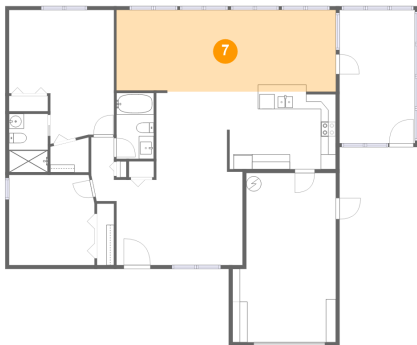

**4582 Fox Lake Court, Clearwater, Pinellas County,  
Florida, United States, 33762**

**6 Floor 1 - Bath**

**Dimensions:** 5'0" x 8'9"  
**Area:** 44 sq. ft  
**Counted as living area:** Yes

**Heated:** Yes  
**Finished:** Yes  
**Enclosed:** Yes  
**Contiguous:** Yes  
**Permitted:** Yes  
**Wet space:** Yes  
**Addition:** No  
**Conversion:** No

**7 Floor 1 - Family Room**

**Dimensions:** 29'3" x 10'11"  
**Area:** 317 sq. ft  
**Counted as living area:** Yes

**Heated:** Yes  
**Finished:** Yes  
**Enclosed:** Yes  
**Contiguous:** Yes  
**Permitted:** Yes  
**Wet space:** No  
**Addition:** No  
**Conversion:** No