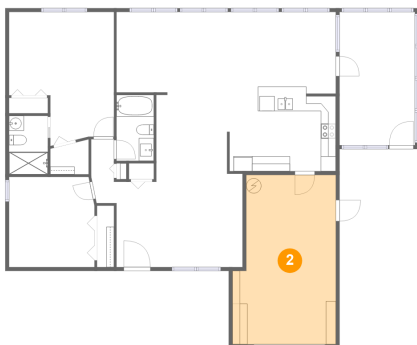

2 Floor 1 - Garage

Dimensions: 13'9" x 22'7"
Area: 287 sq. ft
Counted as living area: No

Heated: No
Finished: No
Enclosed: Yes
Contiguous: Yes
Permitted: Yes
Wet space: No
Addition: No
Conversion: No