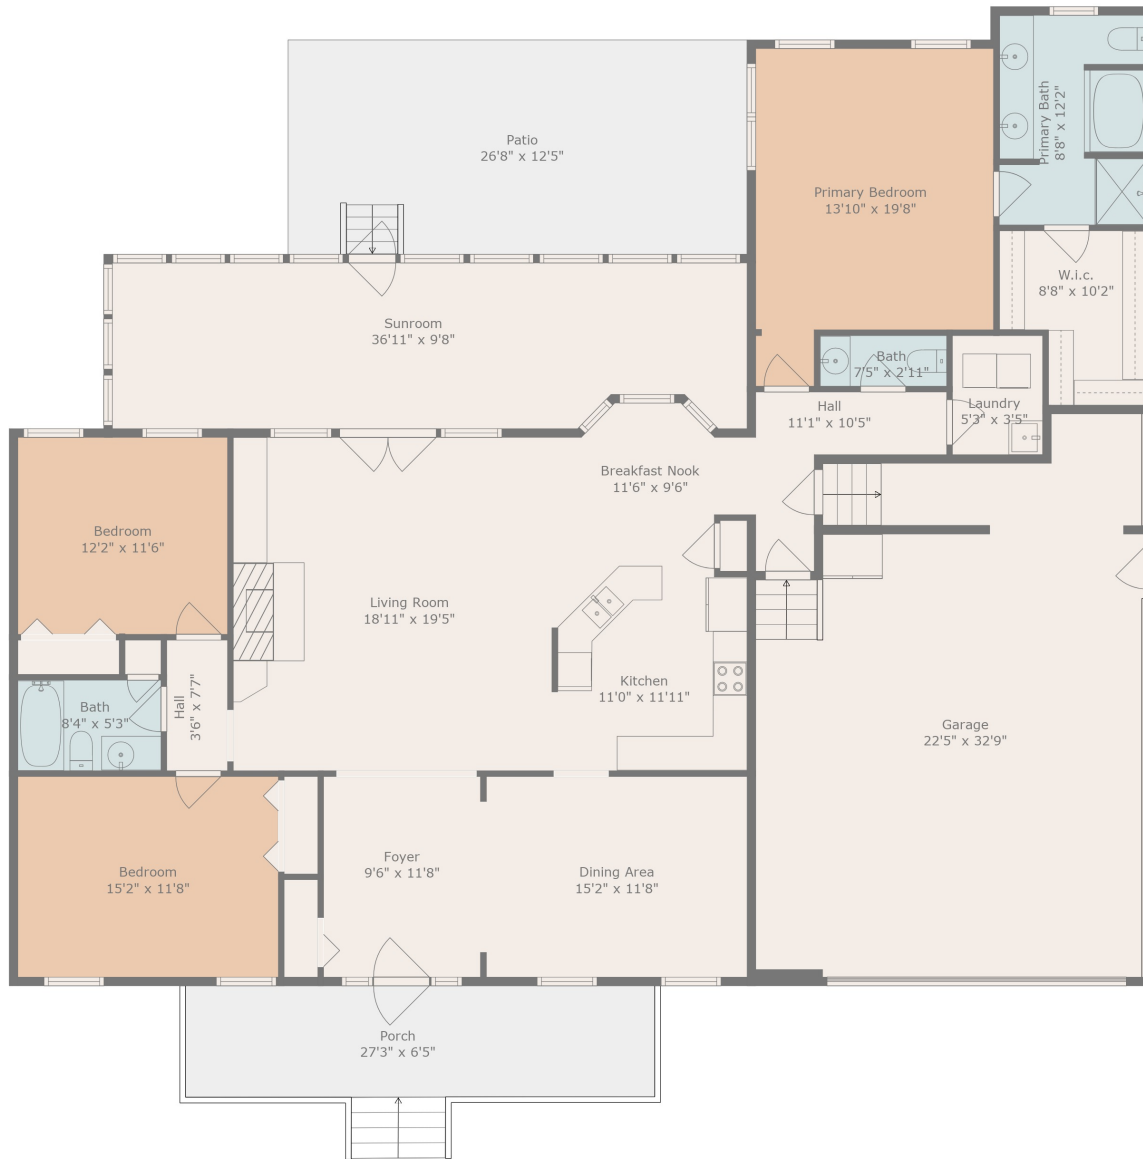

Floor 1

Floor 2

**Estimated areas**

GLA FLOOR 1: 2400 sq. ft, excluded 1209 sq. ft  
 GLA FLOOR 2: 560 sq. ft, excluded 0 sq. ft  
 Total GLA 2960 sq. ft, total scanned area 4169 sq. ft

Measurements Are Calculated By Cubicasa Technology. Deemed Highly Reliable But Not Guaranteed.

Bedroom  
22'9" x 25'4"

Bath  
8'7" x 7'8"

#### Estimated areas

GLA FLOOR 1: 2400 sq. ft, excluded 1209 sq. ft

GLA FLOOR 2: 560 sq. ft, excluded 0 sq. ft

Total GLA 2960 sq. ft, total scanned area 4169 sq. ft

**Estimated areas**

GLA FLOOR 1: 2400 sq. ft, excluded 1209 sq. ft

GLA FLOOR 2: 560 sq. ft, excluded 0 sq. ft

**Total GLA 2960 sq. ft, total scanned area 4169 sq. ft**