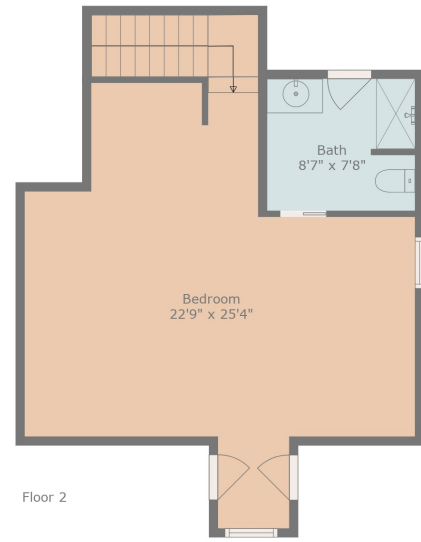

Floor 1

Floor 2

**Estimated areas**

GLA FLOOR 1: 2400 sq. ft, excluded 1209 sq. ft  
 GLA FLOOR 2: 560 sq. ft, excluded 0 sq. ft  
 Total GLA 2960 sq. ft, total scanned area 4169 sq. ft

Measurements Are Calculated By Cubicasa Technology. Deemed Highly Reliable But Not Guaranteed.

Bedroom  
22'9" x 25'4"

Bath  
8'7" x 7'8"

#### Estimated areas

GLA FLOOR 1: 2400 sq. ft, excluded 1209 sq. ft

GLA FLOOR 2: 560 sq. ft, excluded 0 sq. ft

Total GLA 2960 sq. ft, total scanned area 4169 sq. ft

**Estimated areas**

GLA FLOOR 1: 2400 sq. ft, excluded 1209 sq. ft

GLA FLOOR 2: 560 sq. ft, excluded 0 sq. ft

**Total GLA 2960 sq. ft, total scanned area 4169 sq. ft**