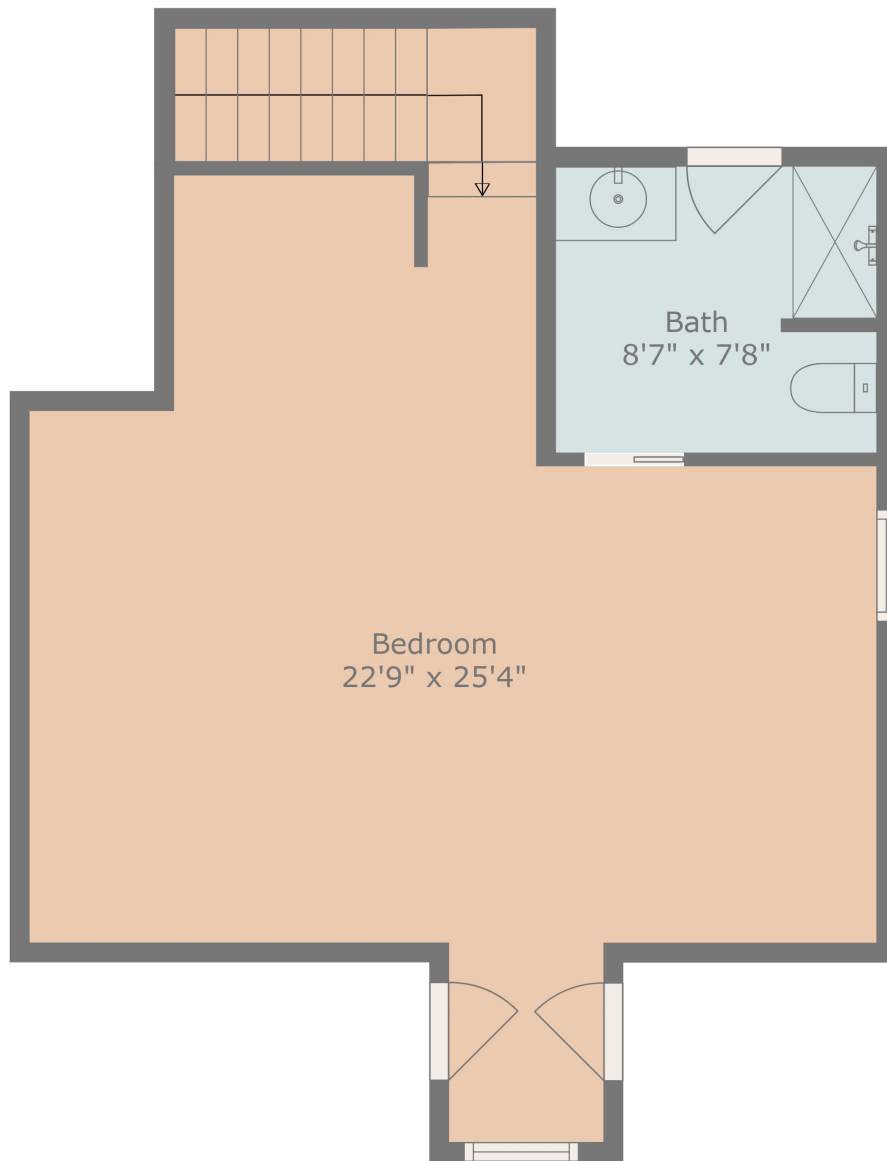

Floor 1

Floor 2

**Estimated areas**

GLA FLOOR 1: 2400 sq. ft, excluded 1209 sq. ft  
 GLA FLOOR 2: 560 sq. ft, excluded 0 sq. ft  
 Total GLA 2960 sq. ft, total scanned area 4169 sq. ft

Measurements Are Calculated By Cubicasa Technology. Deemed Highly Reliable But Not Guaranteed.

Bedroom  
22'9" x 25'4"

Bath  
8'7" x 7'8"

#### Estimated areas

GLA FLOOR 1: 2400 sq. ft, excluded 1209 sq. ft

GLA FLOOR 2: 560 sq. ft, excluded 0 sq. ft

Total GLA 2960 sq. ft, total scanned area 4169 sq. ft

**Estimated areas**

GLA FLOOR 1: 2400 sq. ft, excluded 1209 sq. ft

GLA FLOOR 2: 560 sq. ft, excluded 0 sq. ft

**Total GLA 2960 sq. ft, total scanned area 4169 sq. ft**