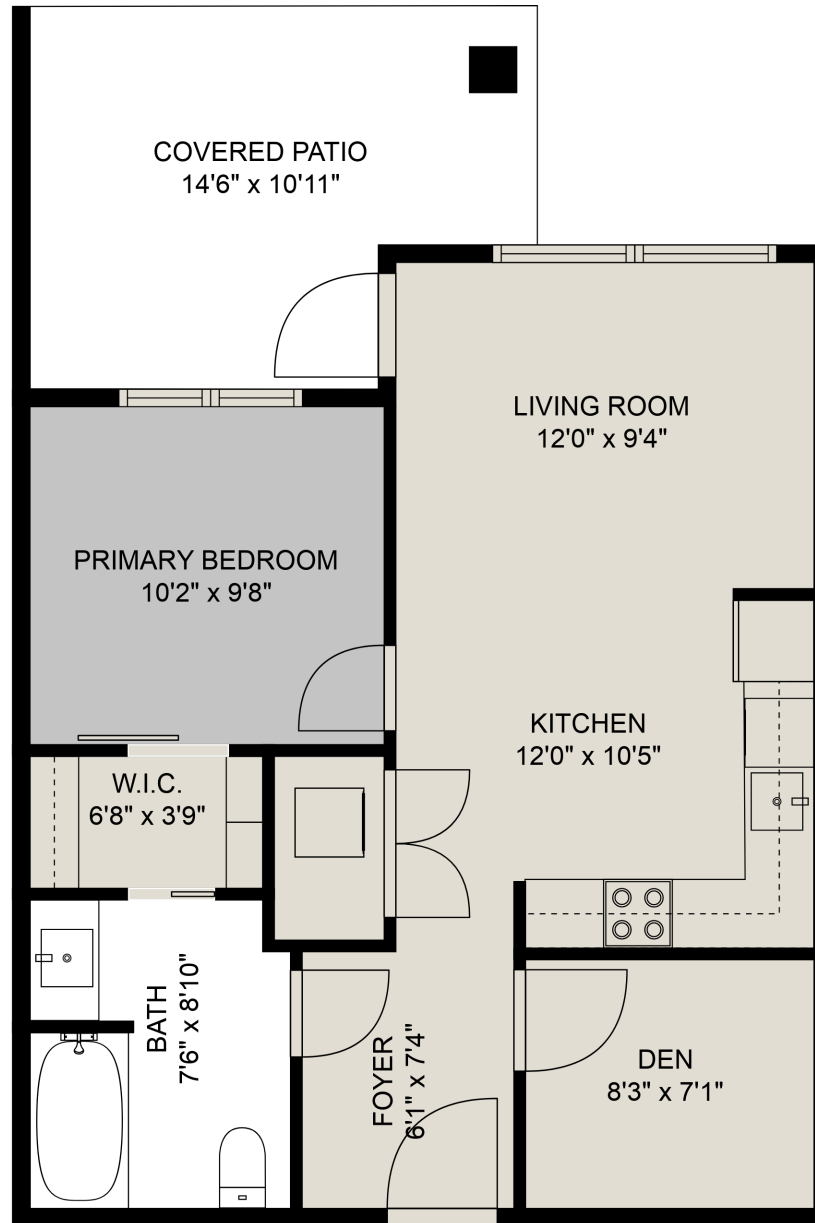

CENTURY 21[®]

Creekside Realty Ltd.

Total Area: 596 sq ft

Dimensions are approximate. Actual may vary. E&O Insured.

CENTURY 21