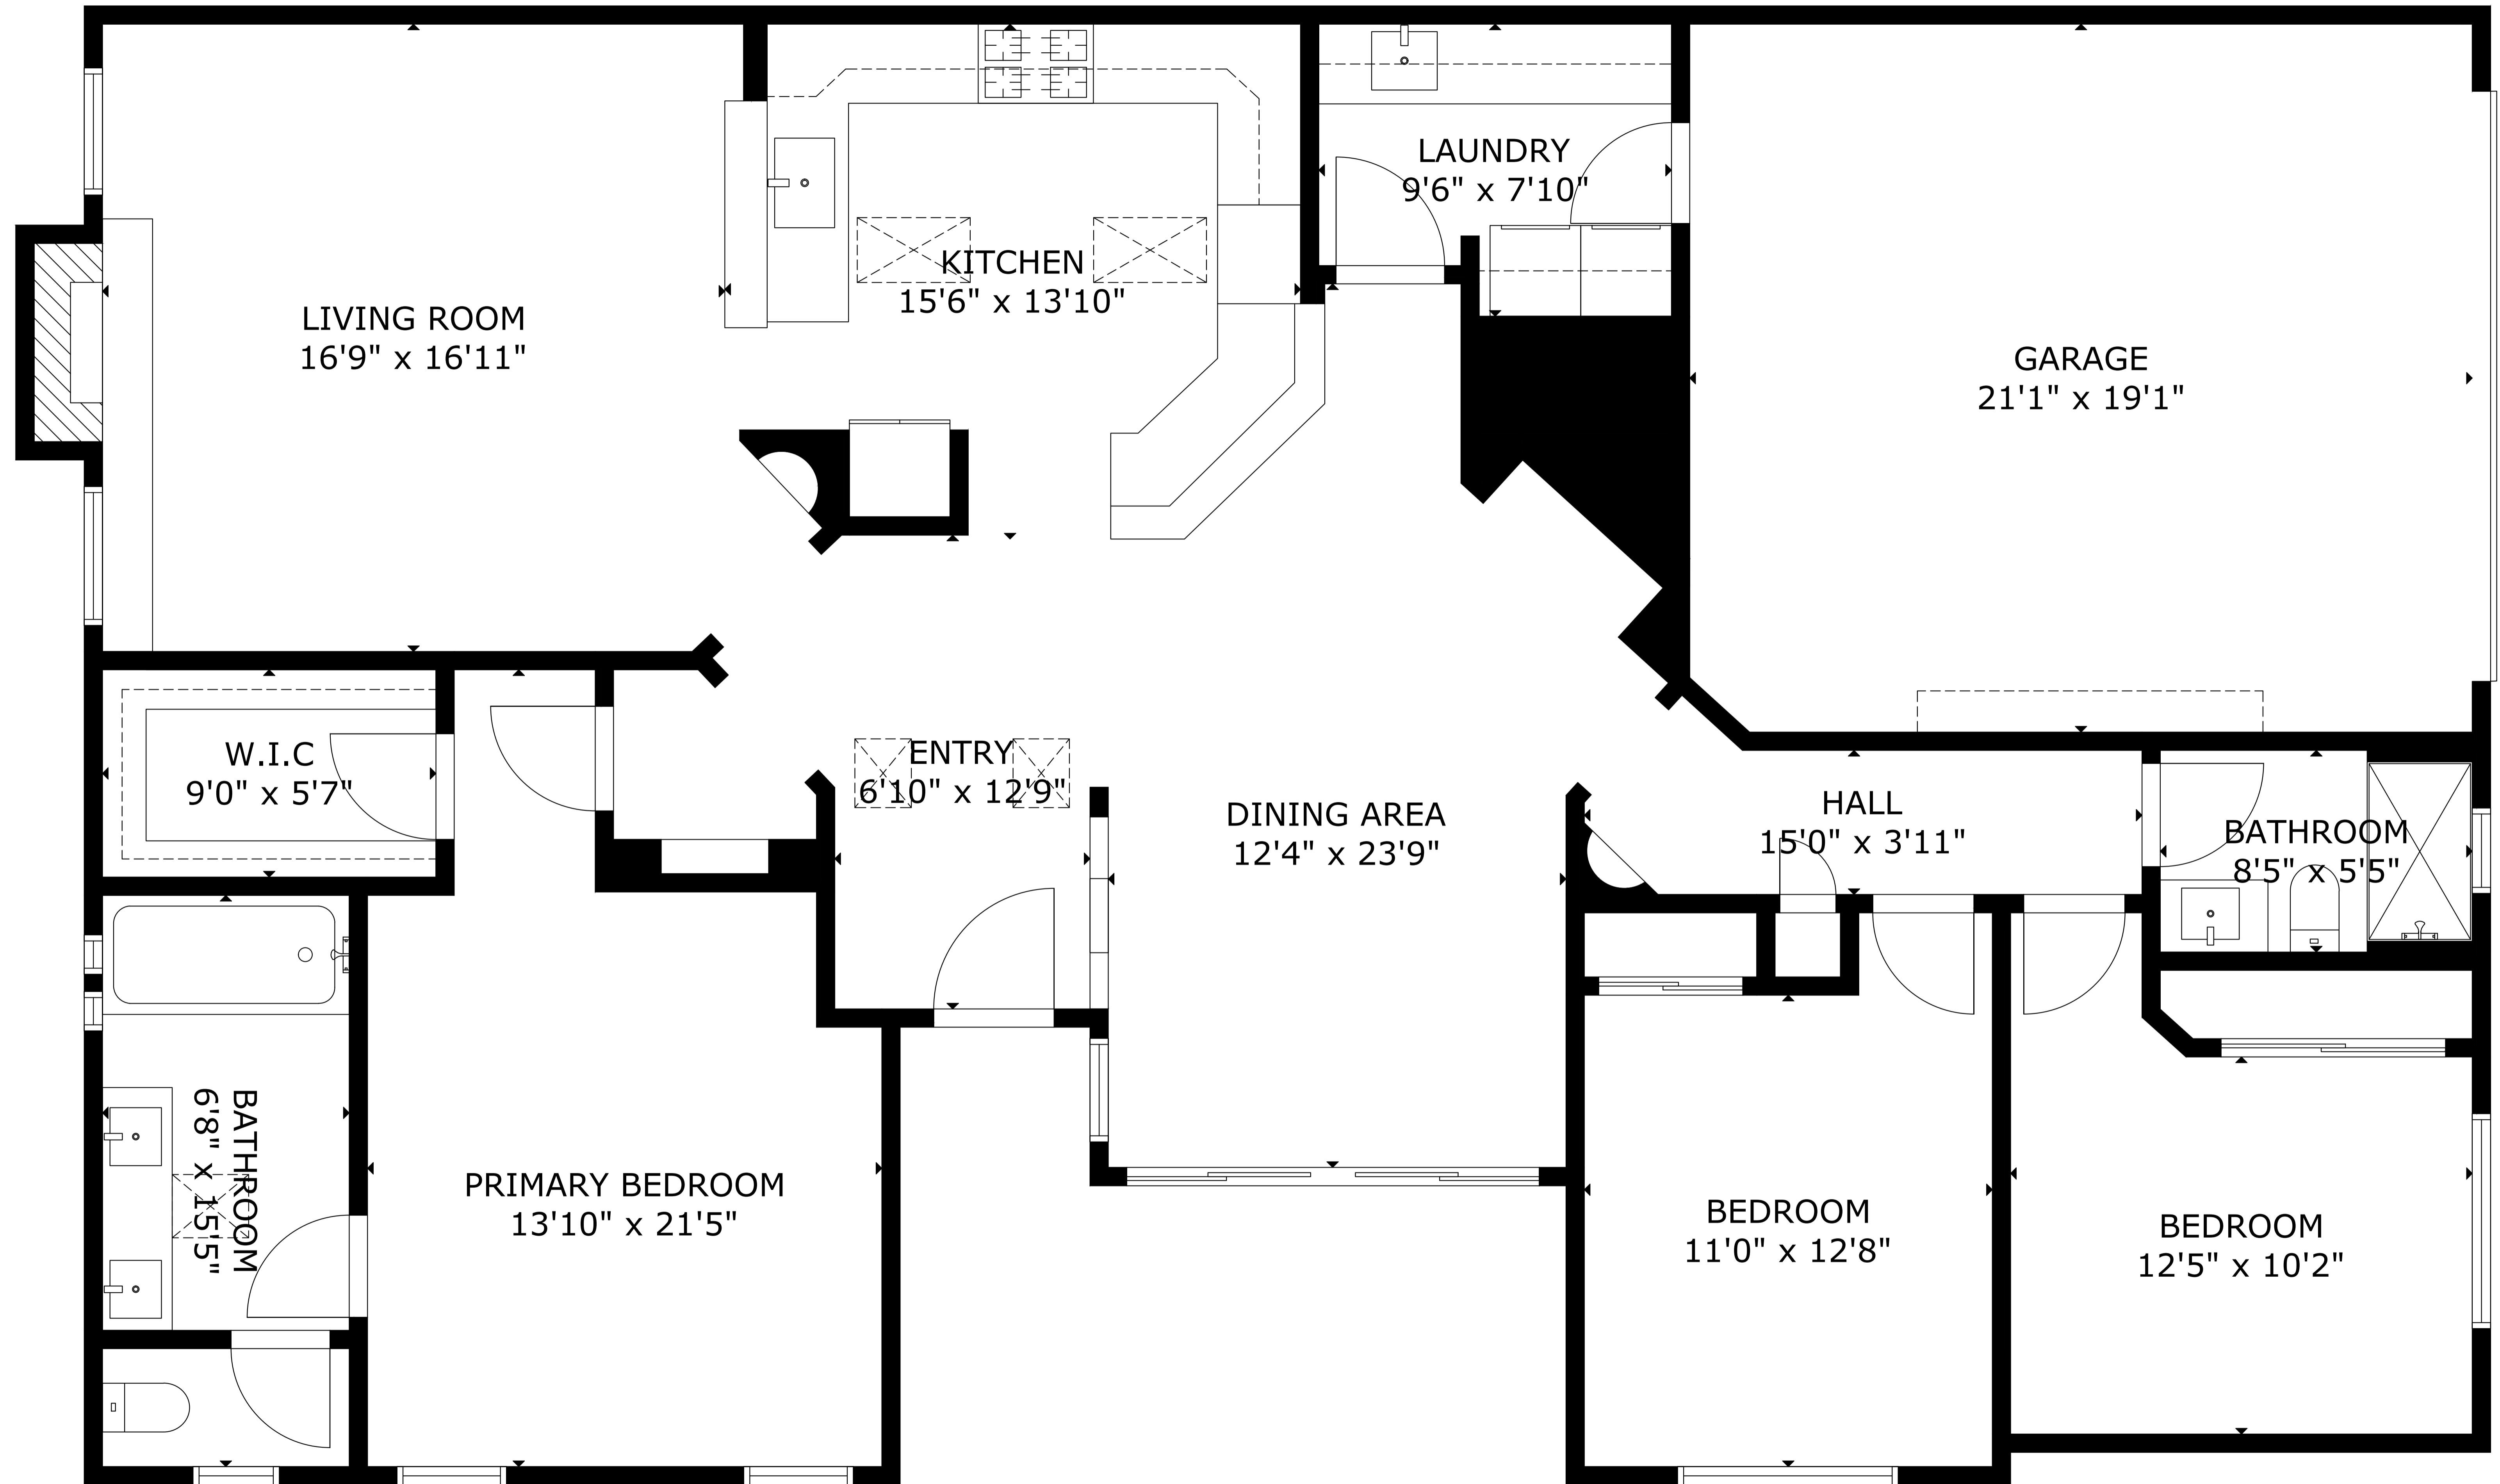

# 1336 Valle Ln NW

GROSS EXTERNAL AREA  
TOTAL: 1,993 sq ft  
FLOOR 1: 1,993 sq ft  
EXCLUDED AREA: GARAGE: 402 sq ft

SIZE AND DIMENSIONS ARE APPROXIMATE, ACTUAL MAY VARY