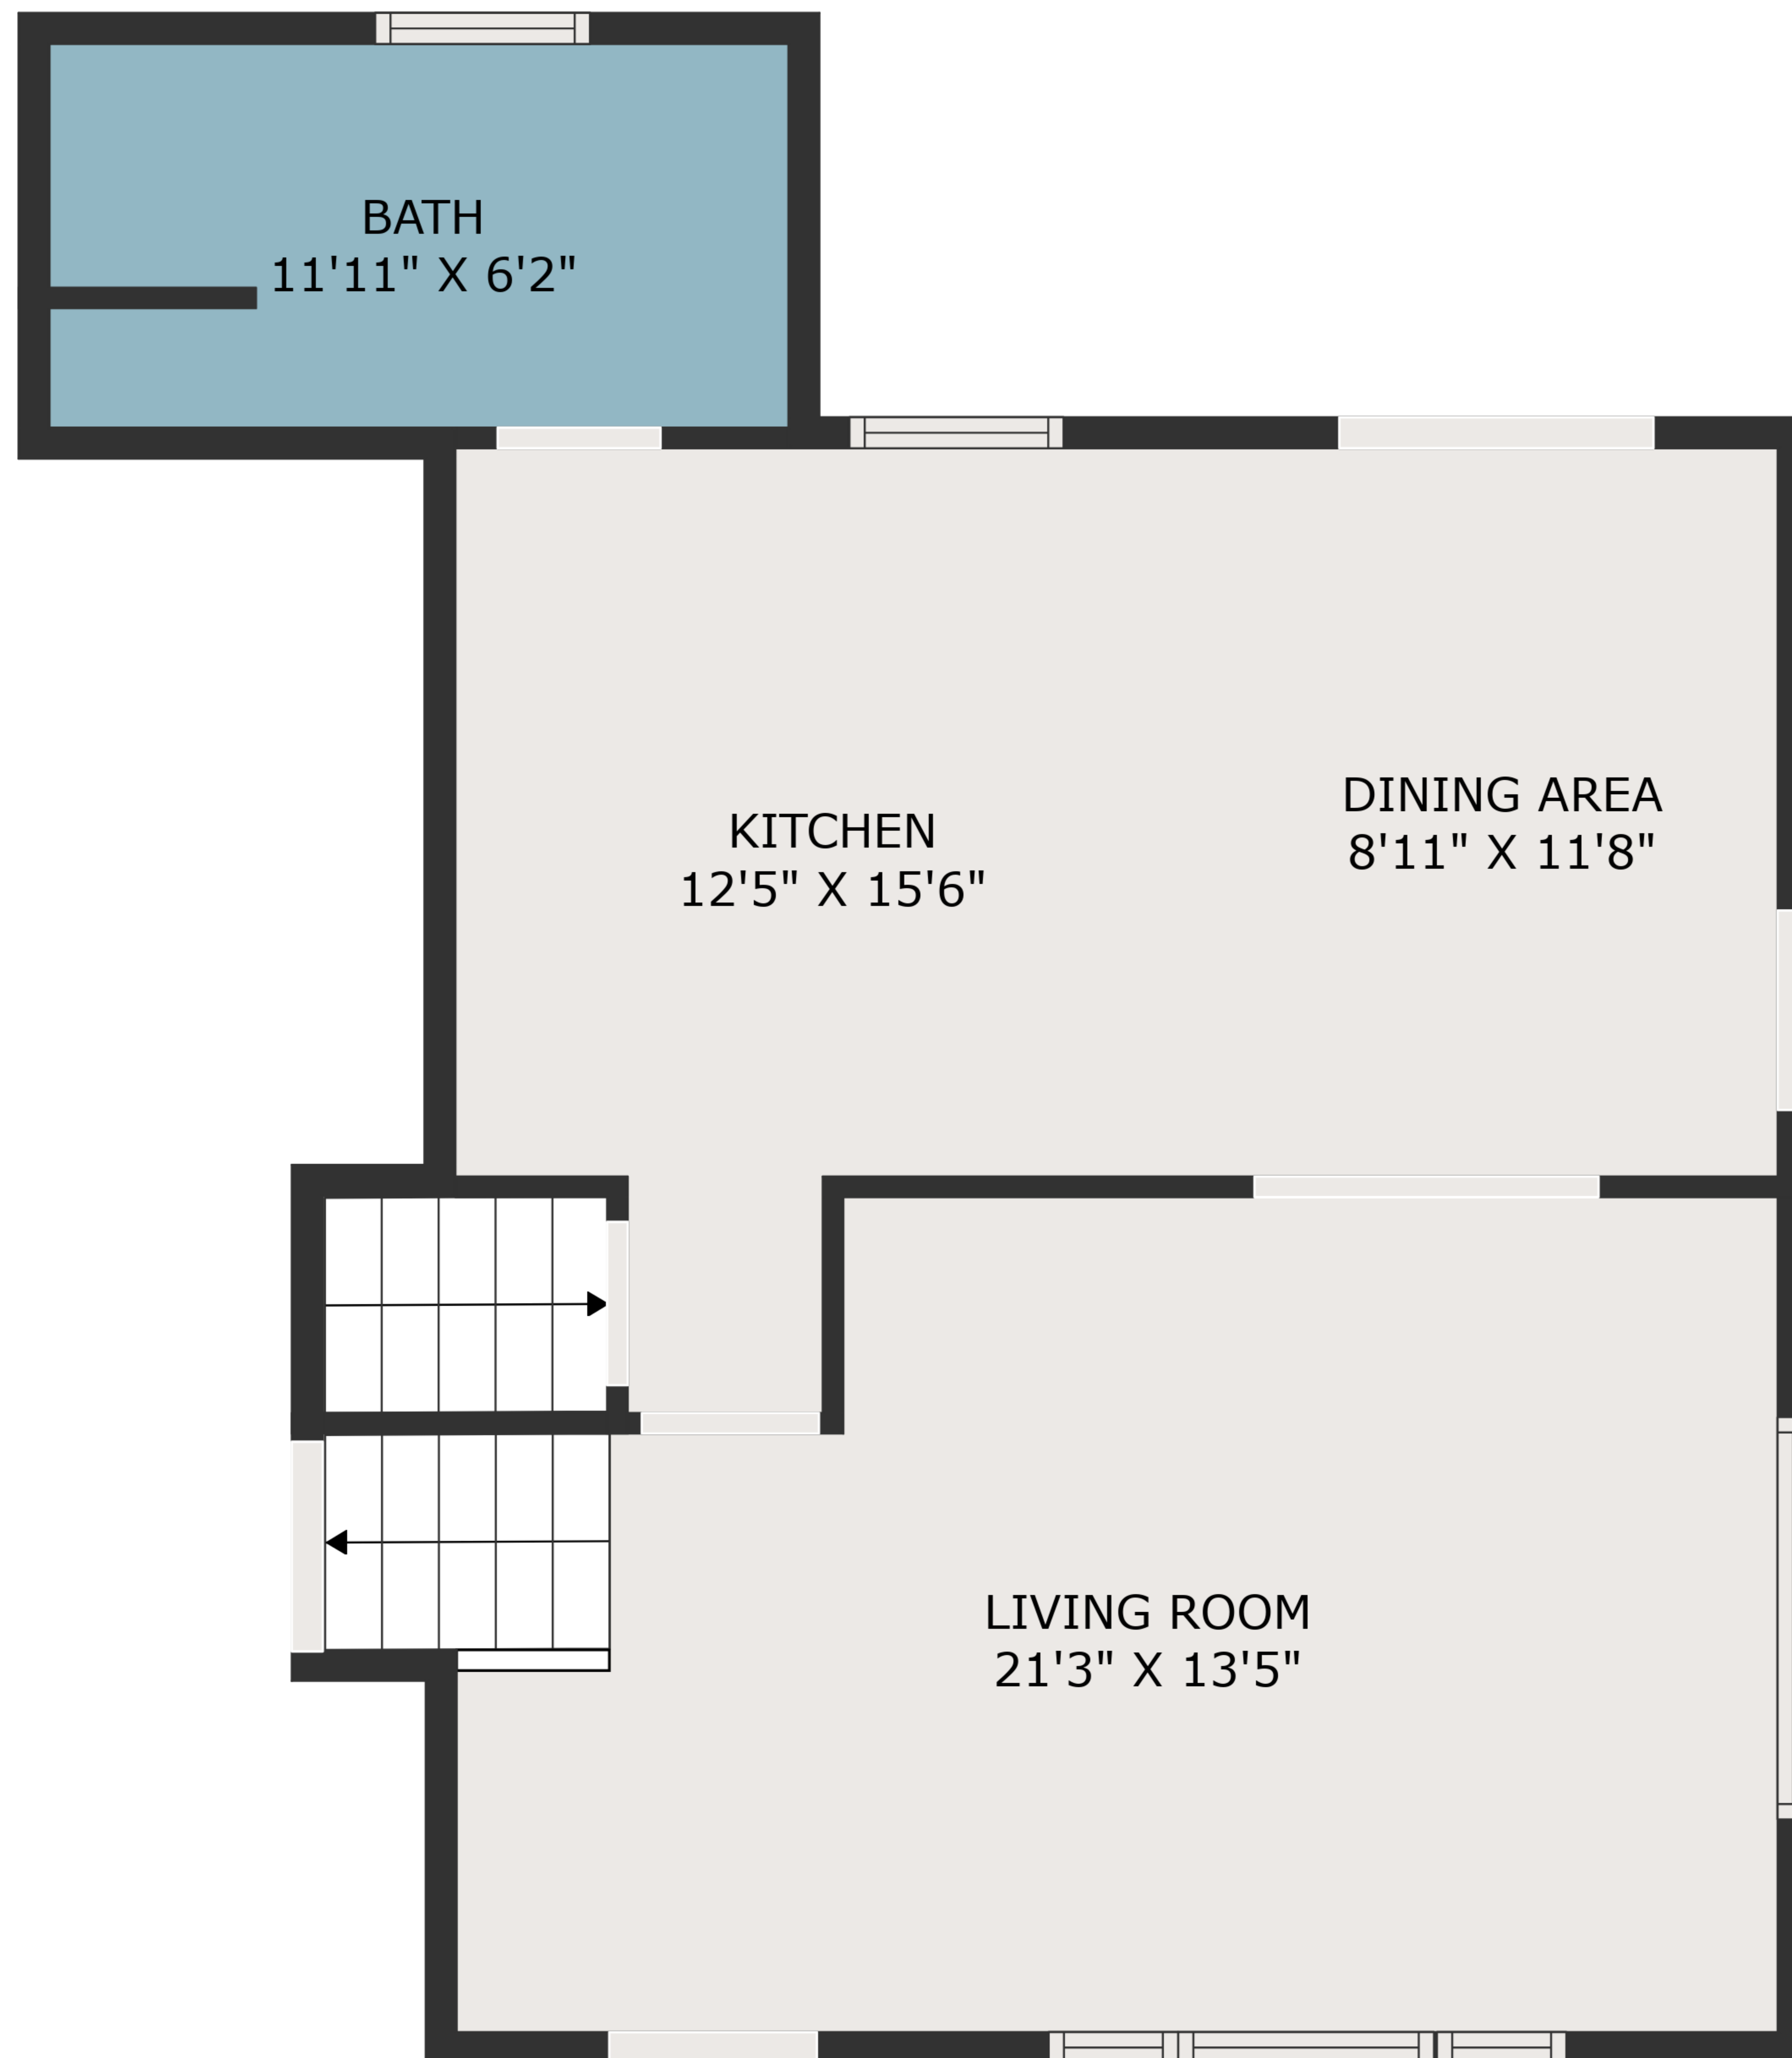

GARAGE
15'8" X 30'4"

TOTAL: 1480 sq. ft

FLOOR 1: 28 sq. ft, FLOOR 2: 635 sq. ft, FLOOR 3: 496 sq. ft, FLOOR 4: 321 sq. ft
EXCLUDED AREAS: GARAGE: 449 sq. ft

MEASUREMENTS ARE DEEMED HIGHLY RELIABLE BUT NOT GUARANTEED.

TOTAL: 1480 sq. ft
FLOOR 1: 28 sq. ft, FLOOR 2: 635 sq. ft, FLOOR 3: 496 sq. ft, FLOOR 4: 321 sq. ft
EXCLUDED AREAS: GARAGE: 449 sq. ft

MEASUREMENTS ARE DEEMED HIGHLY RELIABLE BUT NOT GUARANTEED.

TOTAL: 1480 sq. ft

FLOOR 1: 28 sq. ft, FLOOR 2: 635 sq. ft, FLOOR 3: 496 sq. ft, FLOOR 4: 321 sq. ft
EXCLUDED AREAS: GARAGE: 449 sq. ft

MEASUREMENTS ARE DEEMED HIGHLY RELIABLE BUT NOT GUARANTEED.

PRIMARY BEDROOM
18'5" X 17'5"

TOTAL: 1480 sq. ft

FLOOR 1: 28 sq. ft, FLOOR 2: 635 sq. ft, FLOOR 3: 496 sq. ft, FLOOR 4: 321 sq. ft
EXCLUDED AREAS: GARAGE: 449 sq. ft

MEASUREMENTS ARE DEEMED HIGHLY RELIABLE BUT NOT GUARANTEED.

FLOOR 3