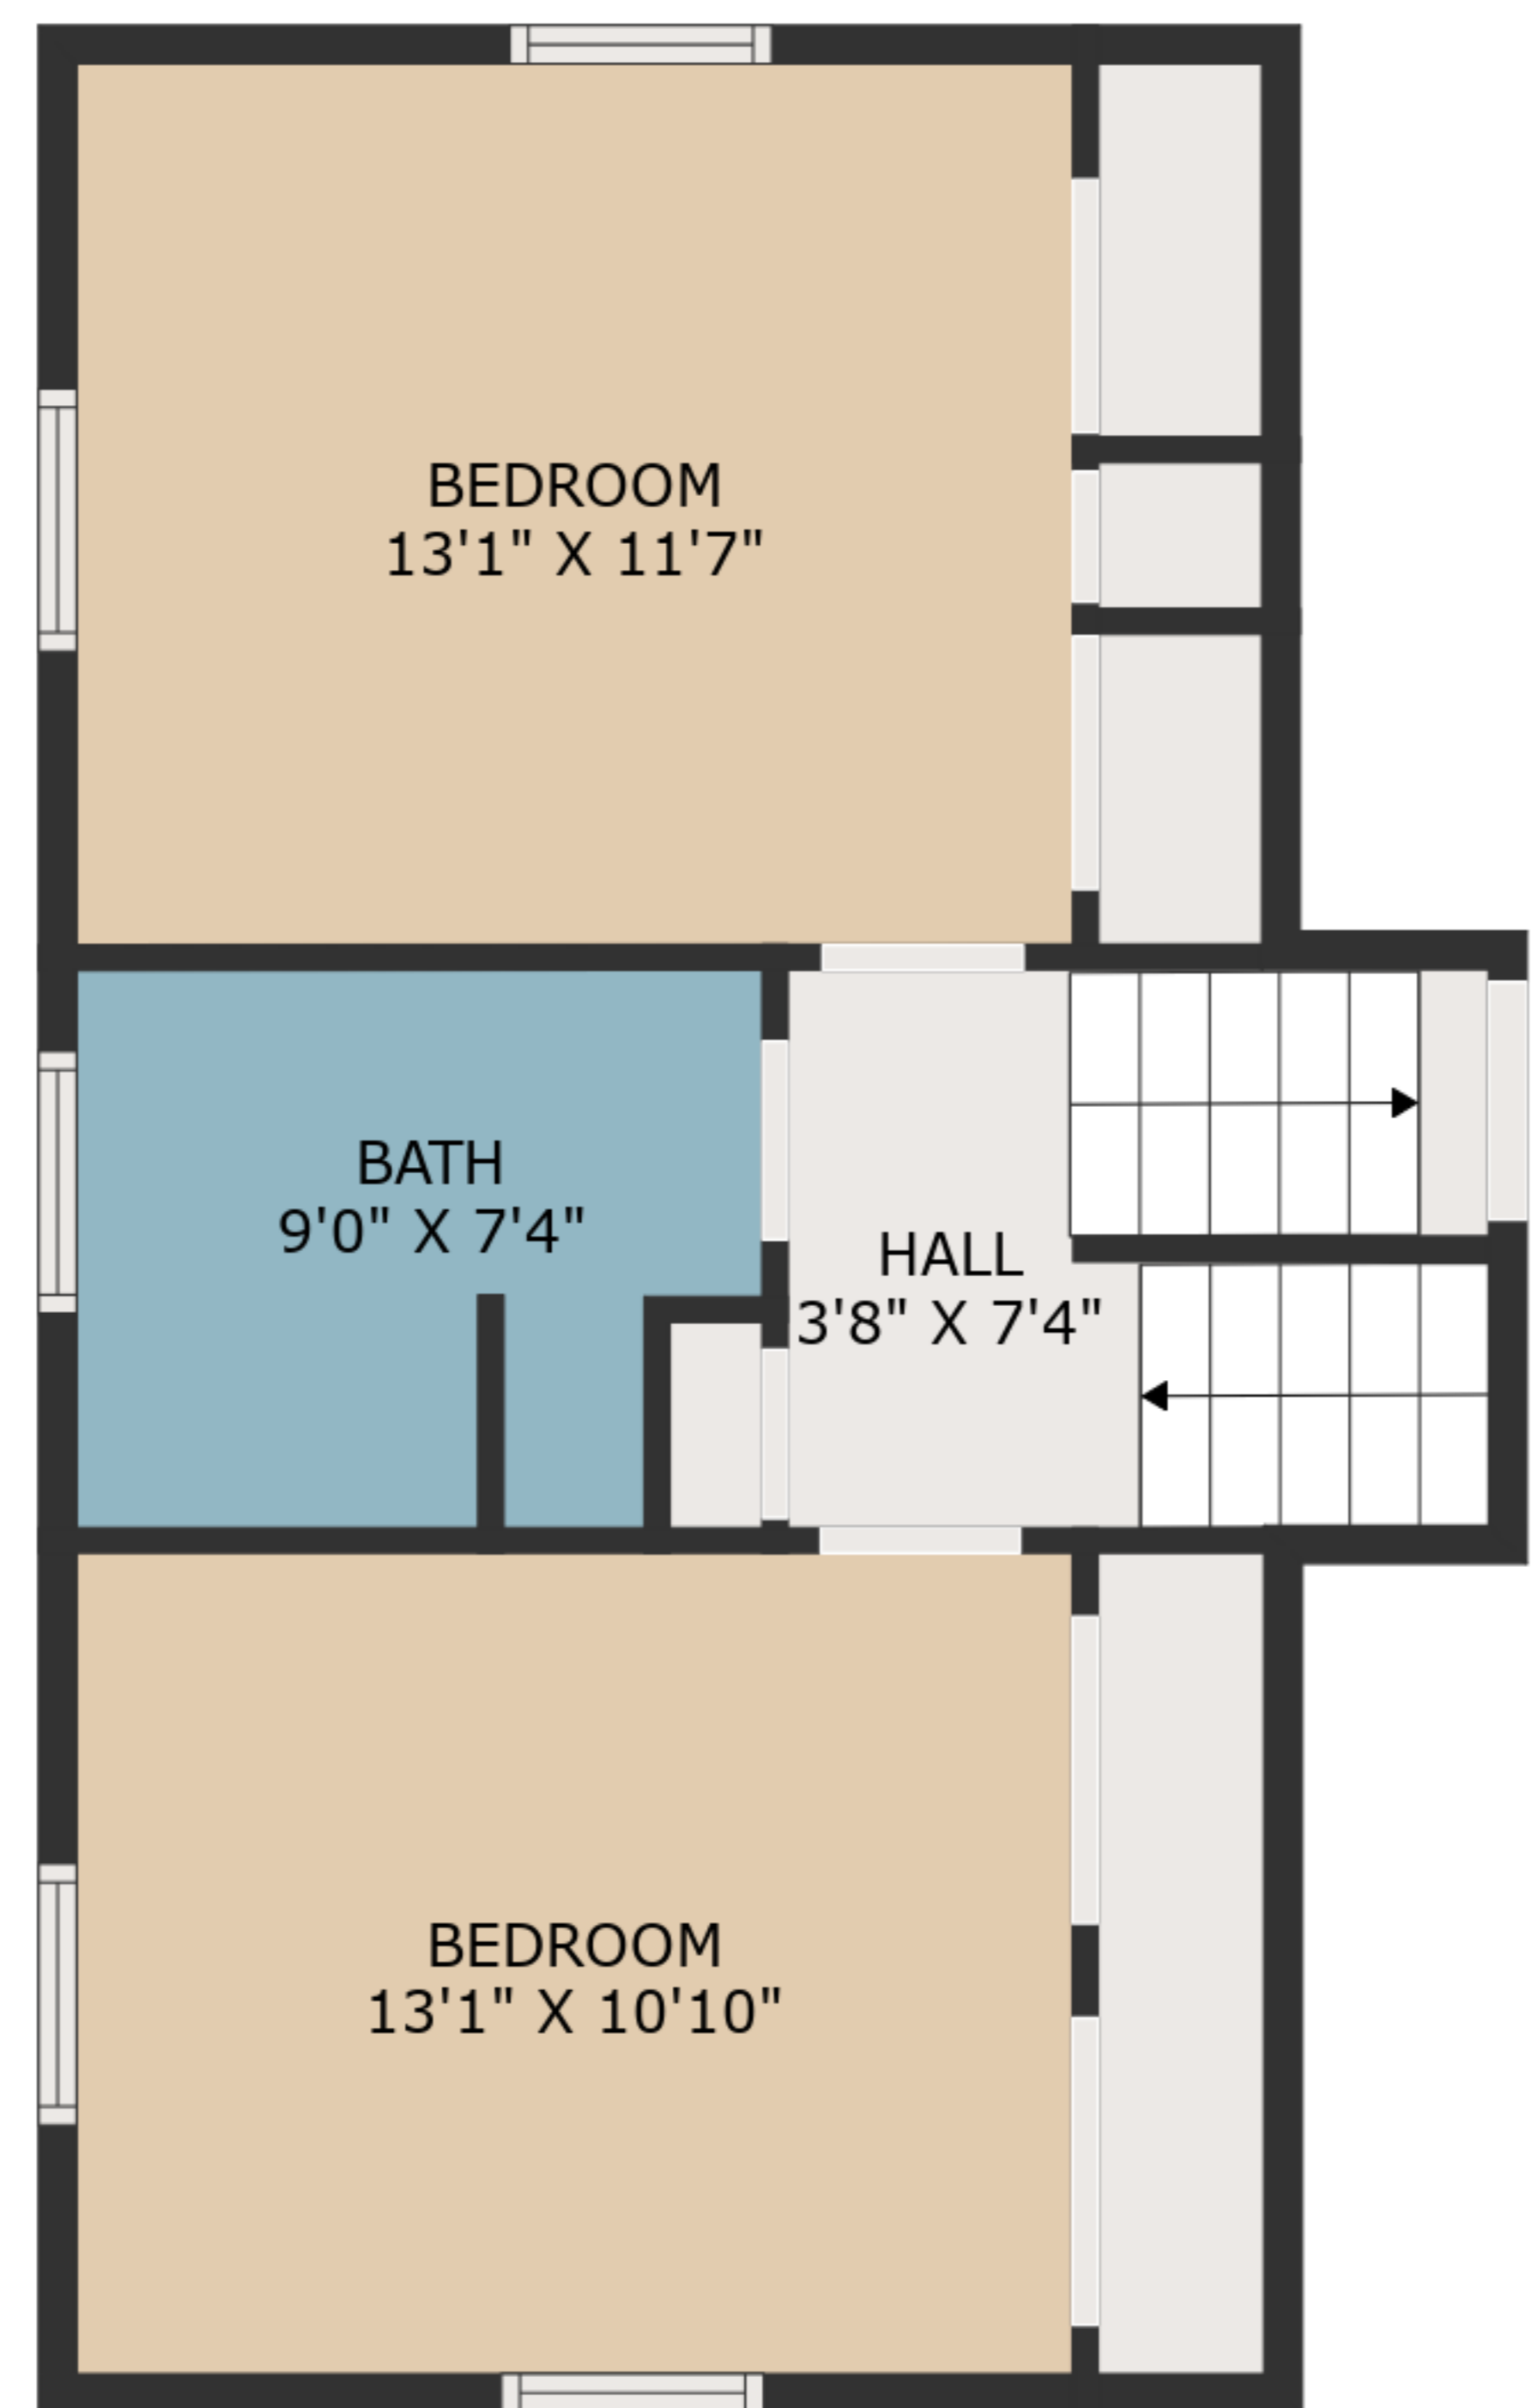

GARAGE
15'8" X 30'4"

TOTAL: 1480 sq. ft

FLOOR 1: 28 sq. ft, FLOOR 2: 635 sq. ft, FLOOR 3: 496 sq. ft, FLOOR 4: 321 sq. ft
EXCLUDED AREAS: GARAGE: 449 sq. ft

MEASUREMENTS ARE DEEMED HIGHLY RELIABLE BUT NOT GUARANTEED.

TOTAL: 1480 sq. ft
FLOOR 1: 28 sq. ft, FLOOR 2: 635 sq. ft, FLOOR 3: 496 sq. ft, FLOOR 4: 321 sq. ft
EXCLUDED AREAS: GARAGE: 449 sq. ft

MEASUREMENTS ARE DEEMED HIGHLY RELIABLE BUT NOT GUARANTEED.

TOTAL: 1480 sq. ft

FLOOR 1: 28 sq. ft, FLOOR 2: 635 sq. ft, FLOOR 3: 496 sq. ft, FLOOR 4: 321 sq. ft
EXCLUDED AREAS: GARAGE: 449 sq. ft

MEASUREMENTS ARE DEEMED HIGHLY RELIABLE BUT NOT GUARANTEED.

PRIMARY BEDROOM
18'5" X 17'5"

TOTAL: 1480 sq. ft

FLOOR 1: 28 sq. ft, FLOOR 2: 635 sq. ft, FLOOR 3: 496 sq. ft, FLOOR 4: 321 sq. ft
EXCLUDED AREAS: GARAGE: 449 sq. ft

MEASUREMENTS ARE DEEMED HIGHLY RELIABLE BUT NOT GUARANTEED.

FLOOR 3