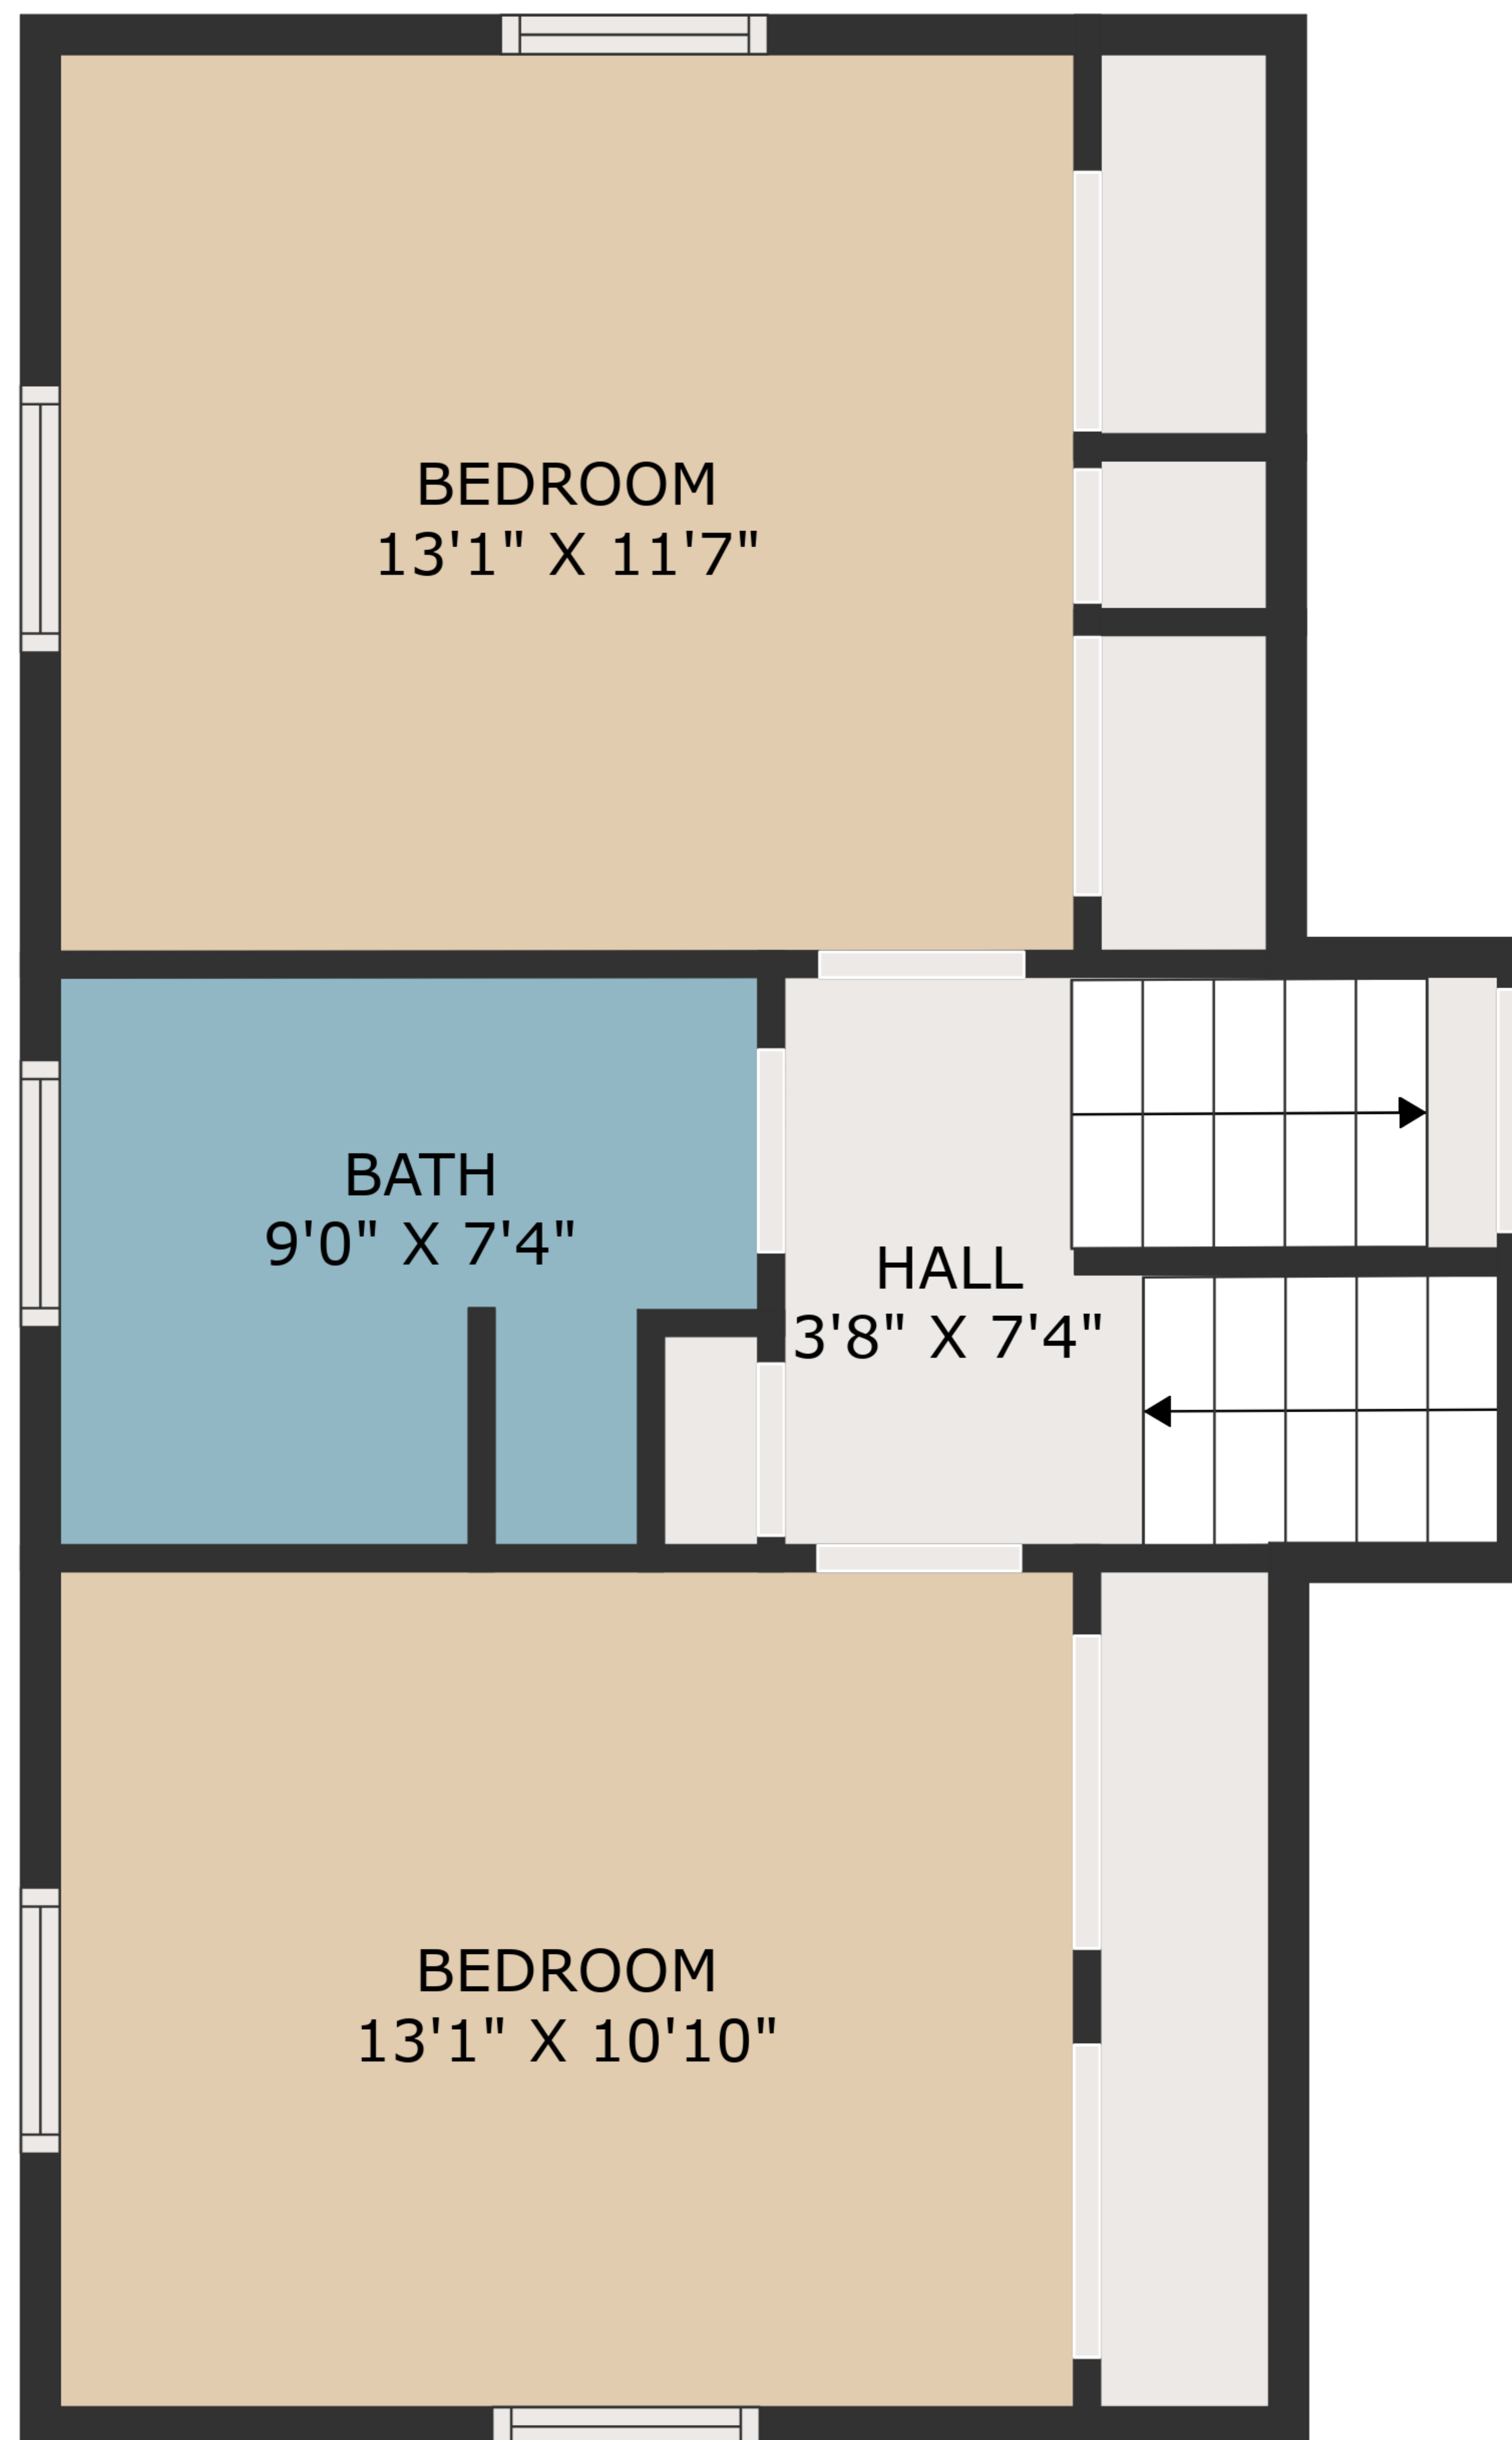

GARAGE
15'8" X 30'4"

TOTAL: 1480 sq. ft

FLOOR 1: 28 sq. ft, FLOOR 2: 635 sq. ft, FLOOR 3: 496 sq. ft, FLOOR 4: 321 sq. ft
EXCLUDED AREAS: GARAGE: 449 sq. ft

MEASUREMENTS ARE DEEMED HIGHLY RELIABLE BUT NOT GUARANTEED.

TOTAL: 1480 sq. ft
FLOOR 1: 28 sq. ft, FLOOR 2: 635 sq. ft, FLOOR 3: 496 sq. ft, FLOOR 4: 321 sq. ft
EXCLUDED AREAS: GARAGE: 449 sq. ft

MEASUREMENTS ARE DEEMED HIGHLY RELIABLE BUT NOT GUARANTEED.

TOTAL: 1480 sq. ft

FLOOR 1: 28 sq. ft, FLOOR 2: 635 sq. ft, FLOOR 3: 496 sq. ft, FLOOR 4: 321 sq. ft
EXCLUDED AREAS: GARAGE: 449 sq. ft

MEASUREMENTS ARE DEEMED HIGHLY RELIABLE BUT NOT GUARANTEED.

PRIMARY BEDROOM
18'5" X 17'5"

TOTAL: 1480 sq. ft

FLOOR 1: 28 sq. ft, FLOOR 2: 635 sq. ft, FLOOR 3: 496 sq. ft, FLOOR 4: 321 sq. ft
EXCLUDED AREAS: GARAGE: 449 sq. ft

MEASUREMENTS ARE DEEMED HIGHLY RELIABLE BUT NOT GUARANTEED.

FLOOR 3