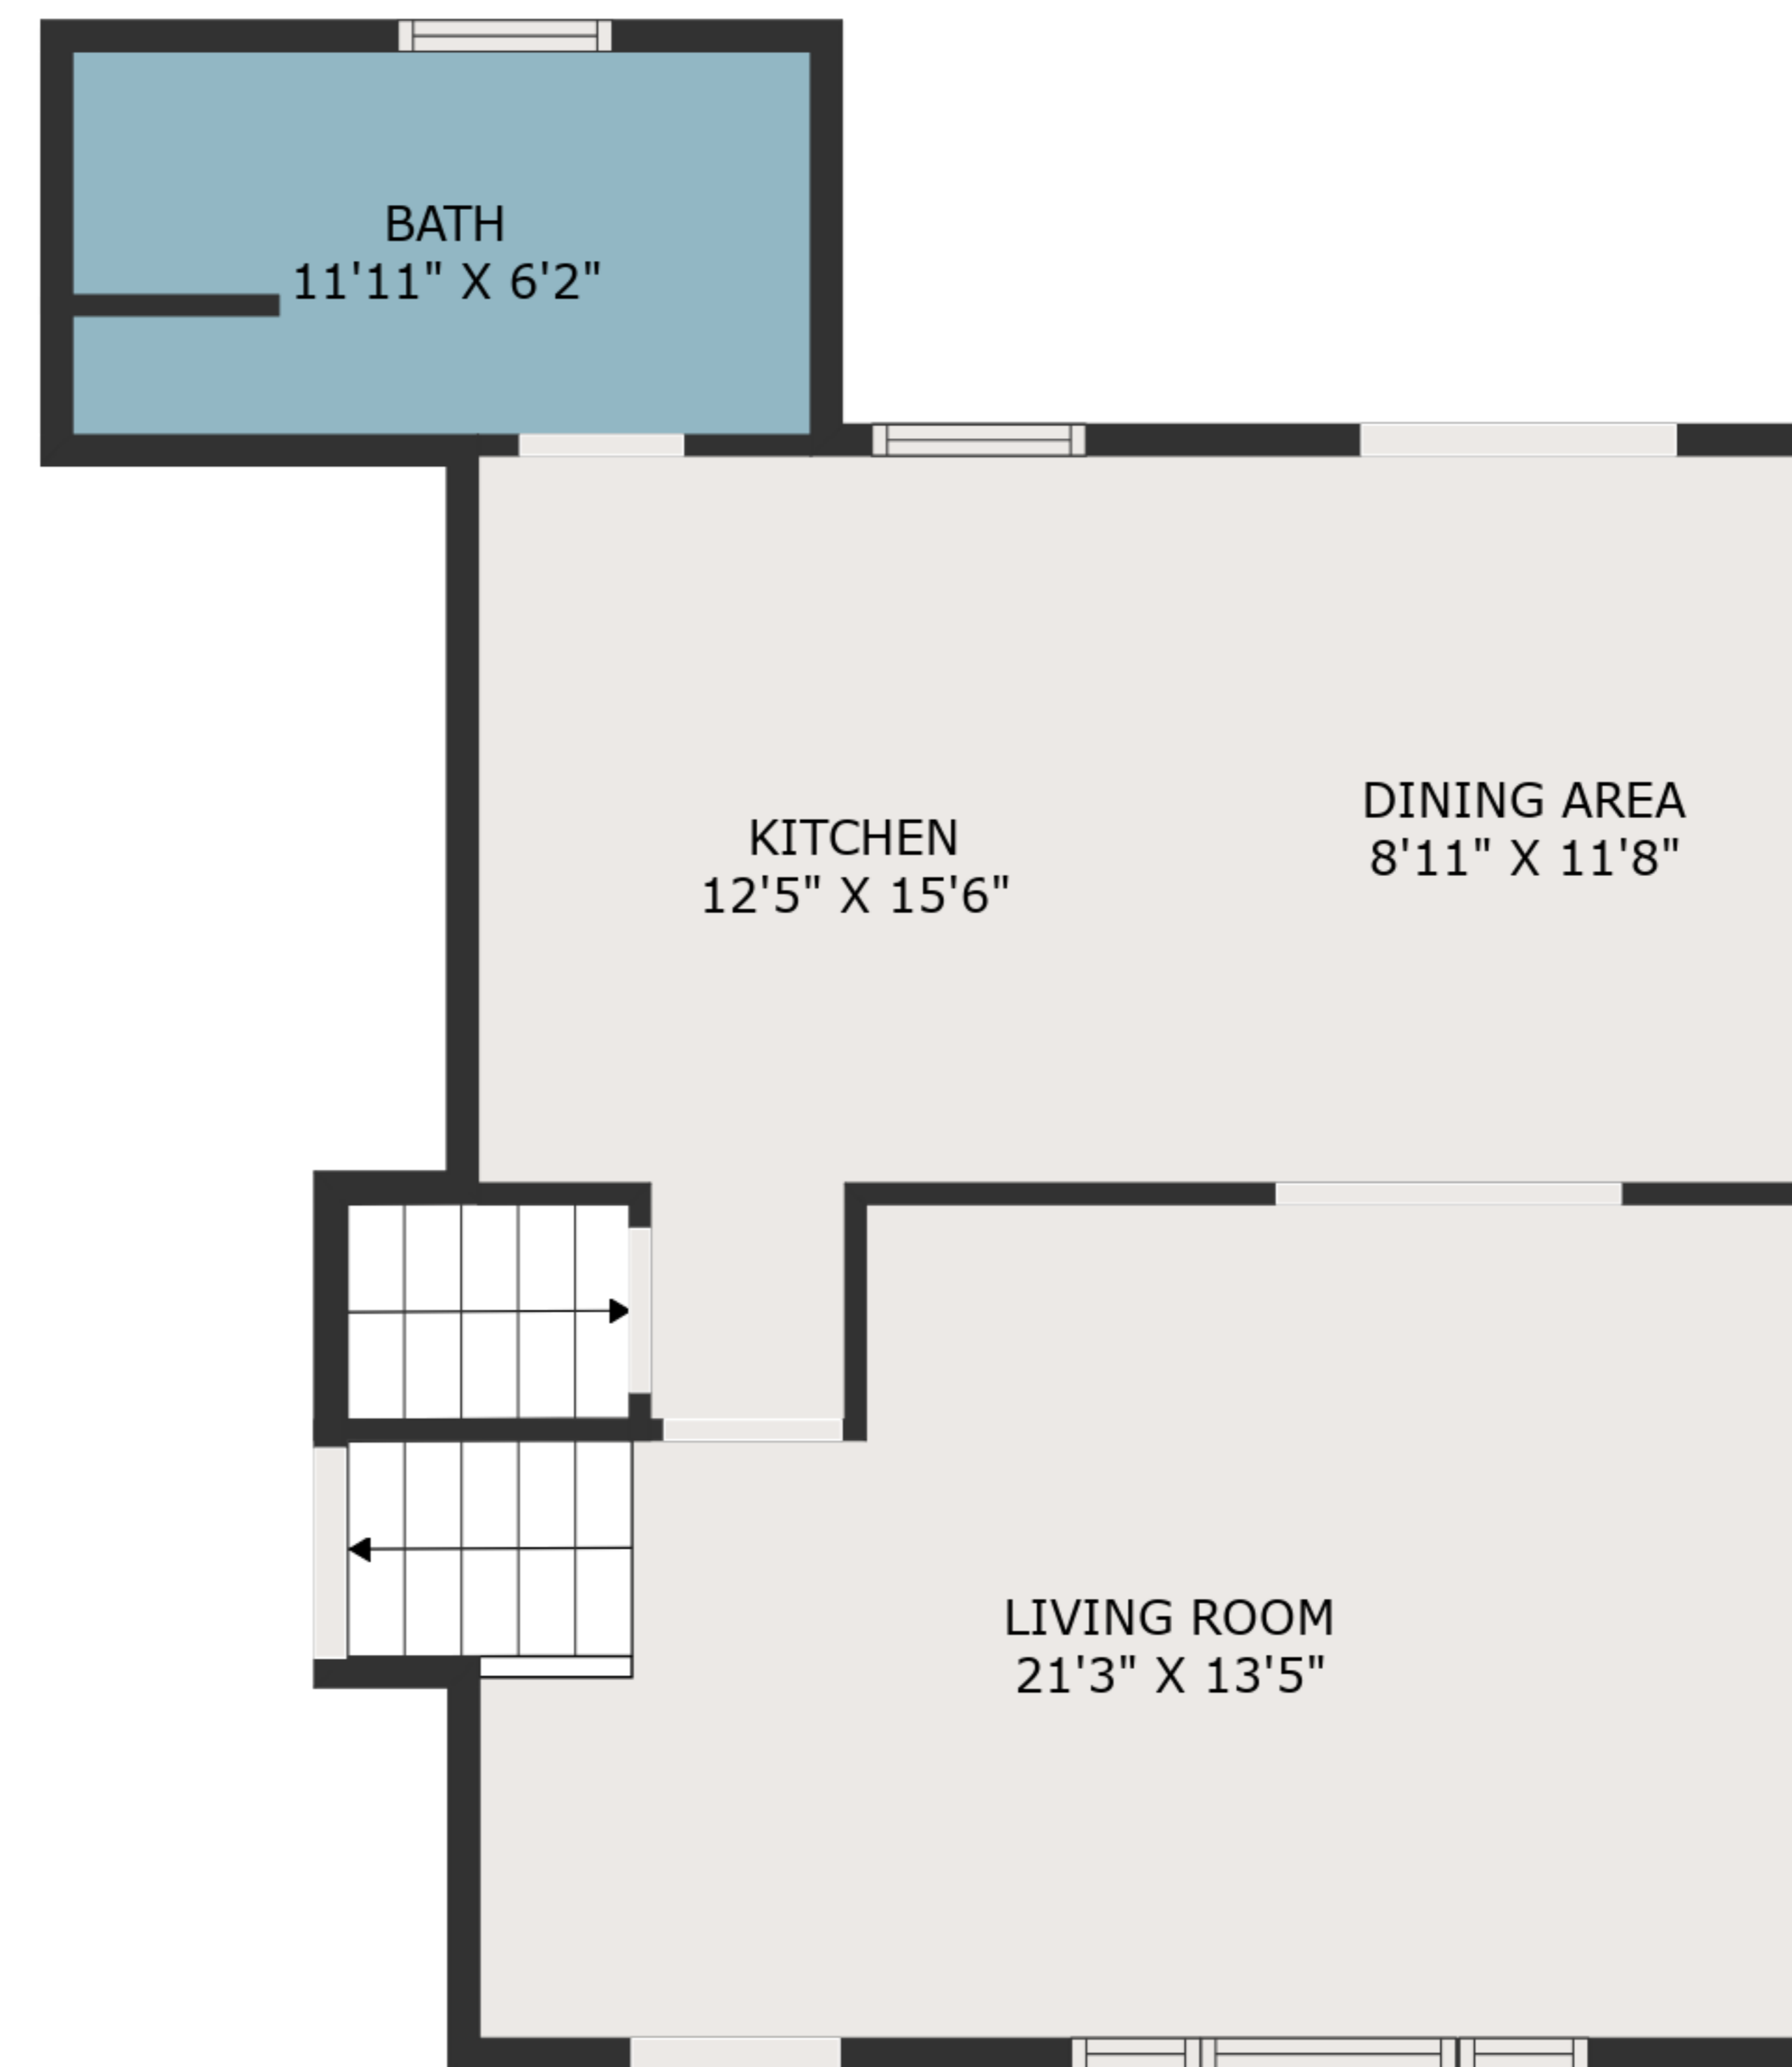

GARAGE
15'8" X 30'4"

TOTAL: 1480 sq. ft

FLOOR 1: 28 sq. ft, FLOOR 2: 635 sq. ft, FLOOR 3: 496 sq. ft, FLOOR 4: 321 sq. ft
EXCLUDED AREAS: GARAGE: 449 sq. ft

MEASUREMENTS ARE DEEMED HIGHLY RELIABLE BUT NOT GUARANTEED.

TOTAL: 1480 sq. ft
FLOOR 1: 28 sq. ft, FLOOR 2: 635 sq. ft, FLOOR 3: 496 sq. ft, FLOOR 4: 321 sq. ft
EXCLUDED AREAS: GARAGE: 449 sq. ft

MEASUREMENTS ARE DEEMED HIGHLY RELIABLE BUT NOT GUARANTEED.

TOTAL: 1480 sq. ft

TOTAL: 1480 sq. ft

FLOOR 1: 28 sq. ft, FLOOR 2: 635 sq. ft, FLOOR 3: 496 sq. ft, FLOOR 4: 321 sq. ft
EXCLUDED AREAS: GARAGE: 449 sq. ft

MEASUREMENTS ARE DEEMED HIGHLY RELIABLE BUT NOT GUARANTEED.

FLOOR 3

FLOOR 1

FLOOR 4

FLOOR 2

TOTAL: 1480 sq. ft

FLOOR 1: 28 sq. ft, FLOOR 2: 635 sq. ft, FLOOR 3: 496 sq. ft, FLOOR 4: 321 sq. ft
 EXCLUDED AREAS: GARAGE: 449 sq. ft

MEASUREMENTS ARE DEEMED HIGHLY RELIABLE BUT NOT GUARANTEED.