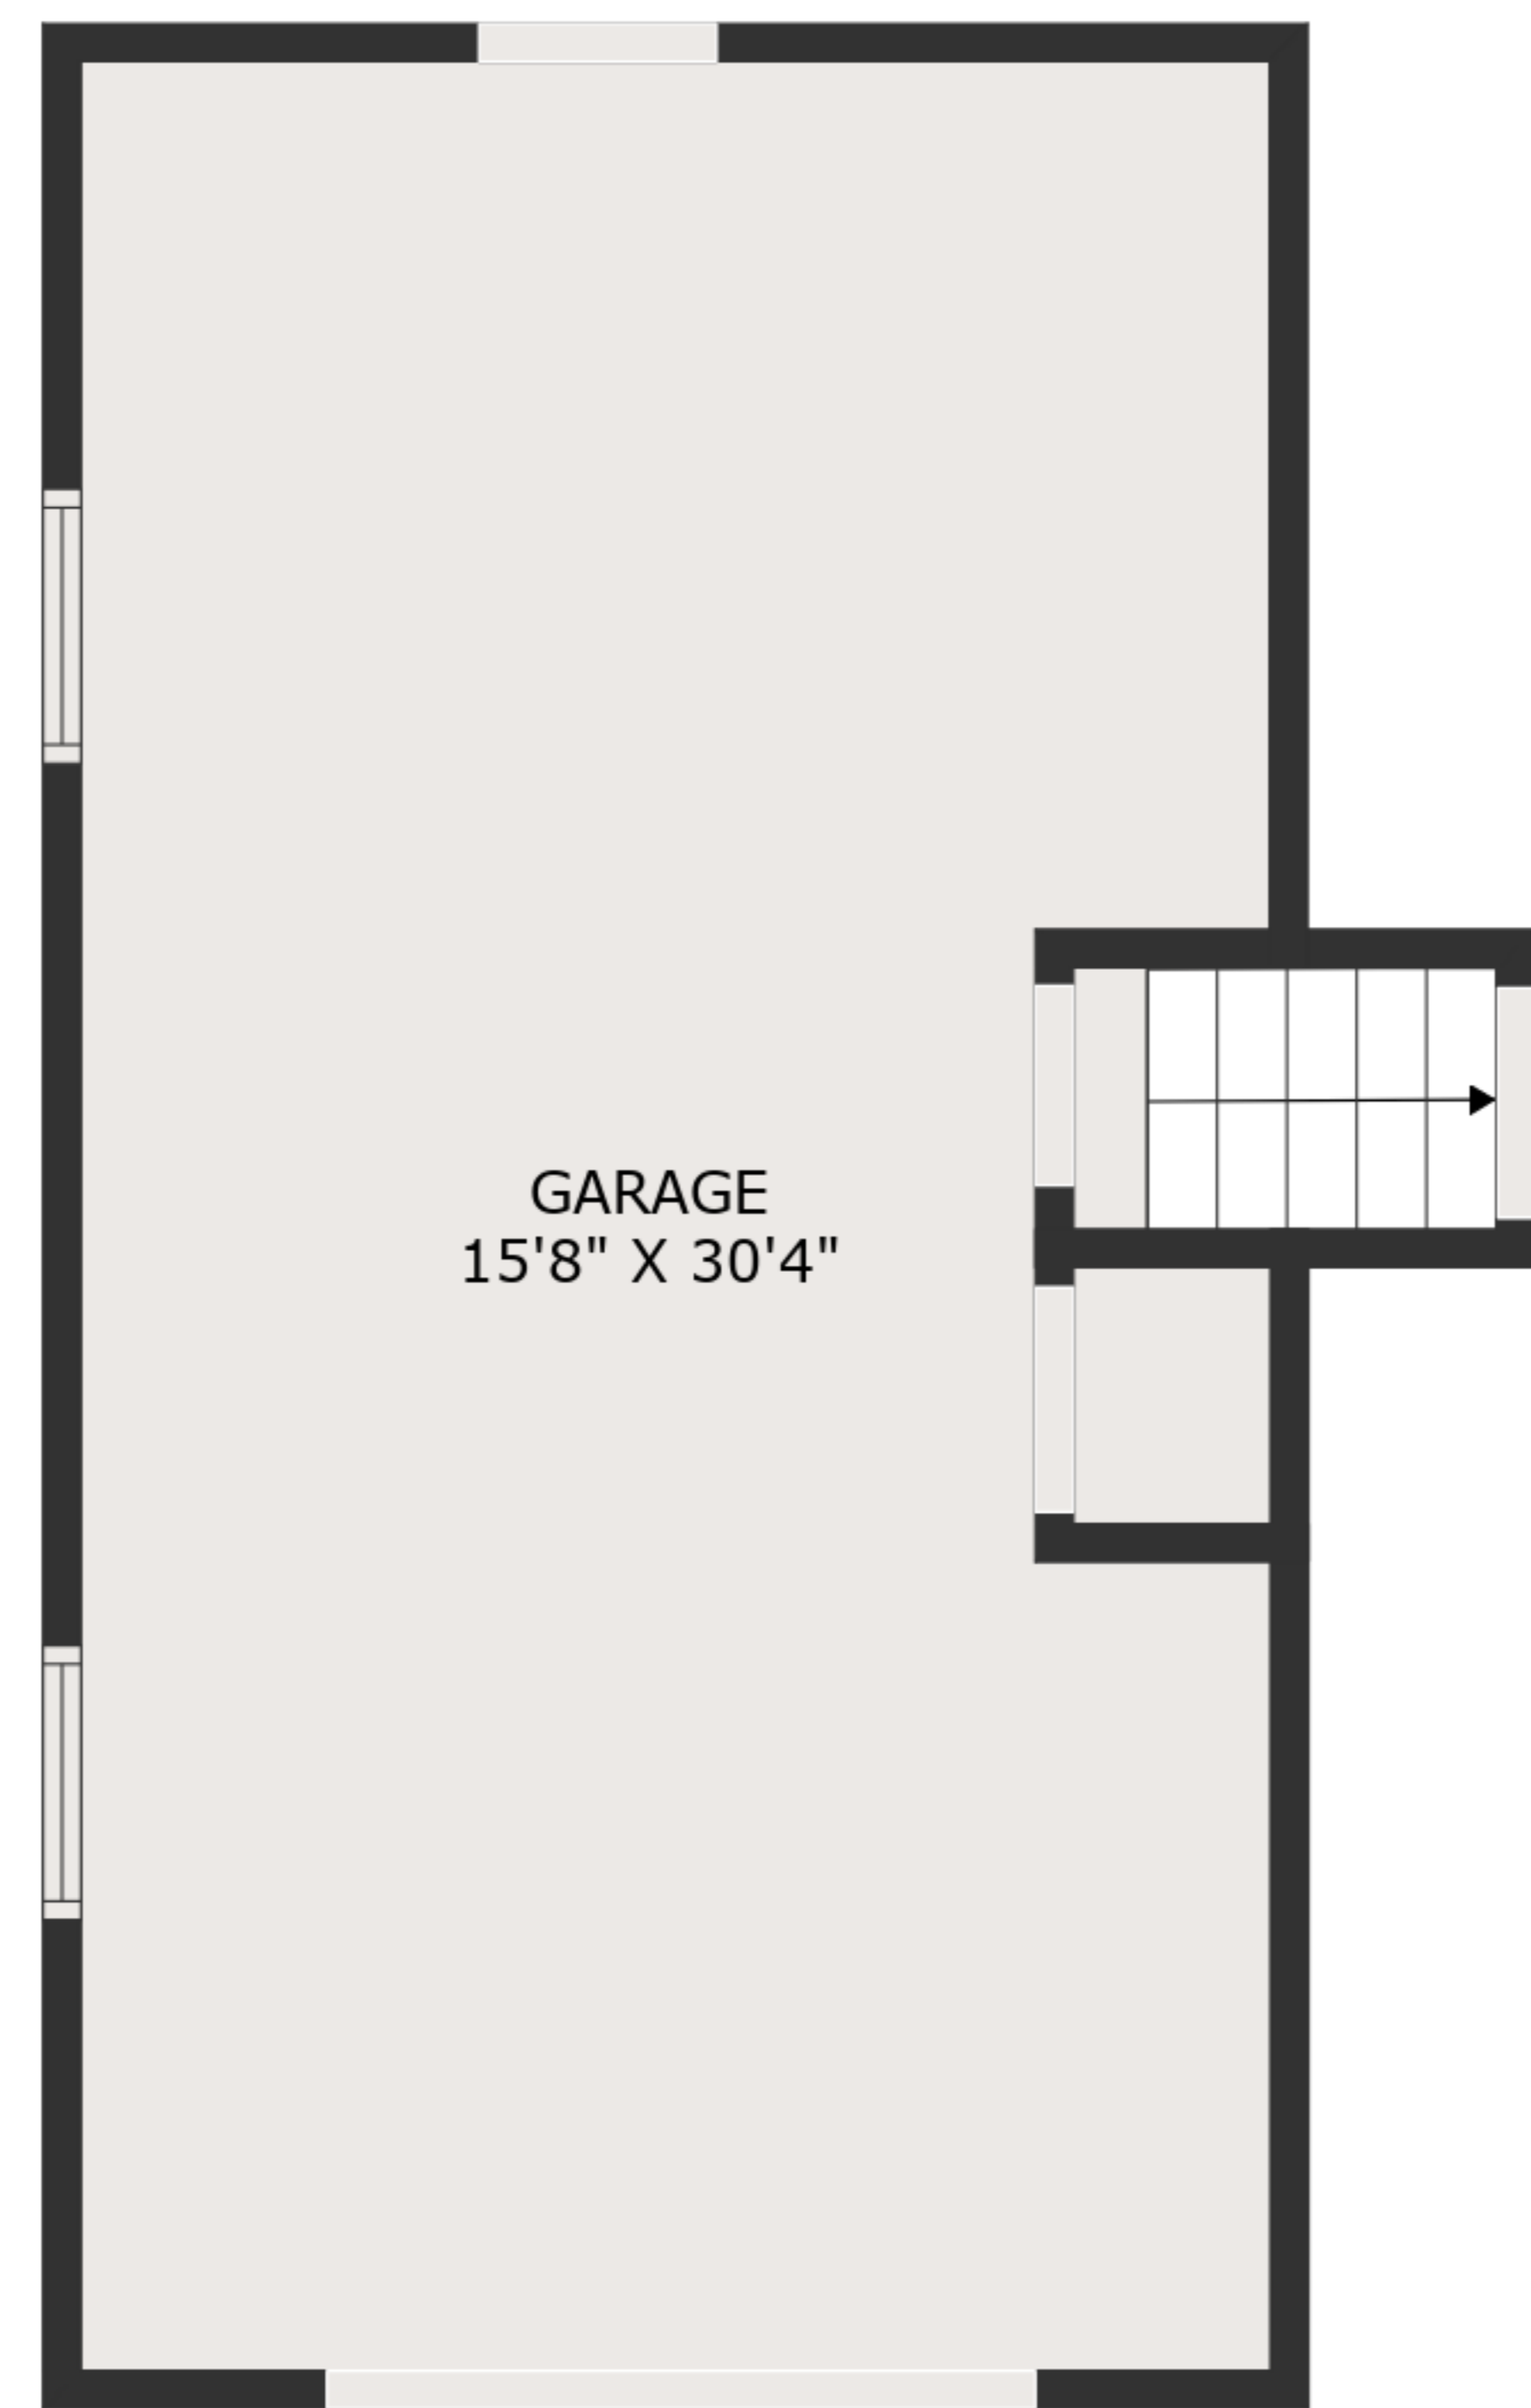

GARAGE
15'8" X 30'4"

TOTAL: 1480 sq. ft

FLOOR 1: 28 sq. ft, FLOOR 2: 635 sq. ft, FLOOR 3: 496 sq. ft, FLOOR 4: 321 sq. ft
EXCLUDED AREAS: GARAGE: 449 sq. ft

MEASUREMENTS ARE DEEMED HIGHLY RELIABLE BUT NOT GUARANTEED.

TOTAL: 1480 sq. ft
FLOOR 1: 28 sq. ft, FLOOR 2: 635 sq. ft, FLOOR 3: 496 sq. ft, FLOOR 4: 321 sq. ft
EXCLUDED AREAS: GARAGE: 449 sq. ft

MEASUREMENTS ARE DEEMED HIGHLY RELIABLE BUT NOT GUARANTEED.

TOTAL: 1480 sq. ft

FLOOR 1: 28 sq. ft, FLOOR 2: 635 sq. ft, FLOOR 3: 496 sq. ft, FLOOR 4: 321 sq. ft
EXCLUDED AREAS: GARAGE: 449 sq. ft

MEASUREMENTS ARE DEEMED HIGHLY RELIABLE BUT NOT GUARANTEED.

PRIMARY BEDROOM
18'5" X 17'5"

TOTAL: 1480 sq. ft

FLOOR 1: 28 sq. ft, FLOOR 2: 635 sq. ft, FLOOR 3: 496 sq. ft, FLOOR 4: 321 sq. ft
EXCLUDED AREAS: GARAGE: 449 sq. ft

MEASUREMENTS ARE DEEMED HIGHLY RELIABLE BUT NOT GUARANTEED.

FLOOR 3