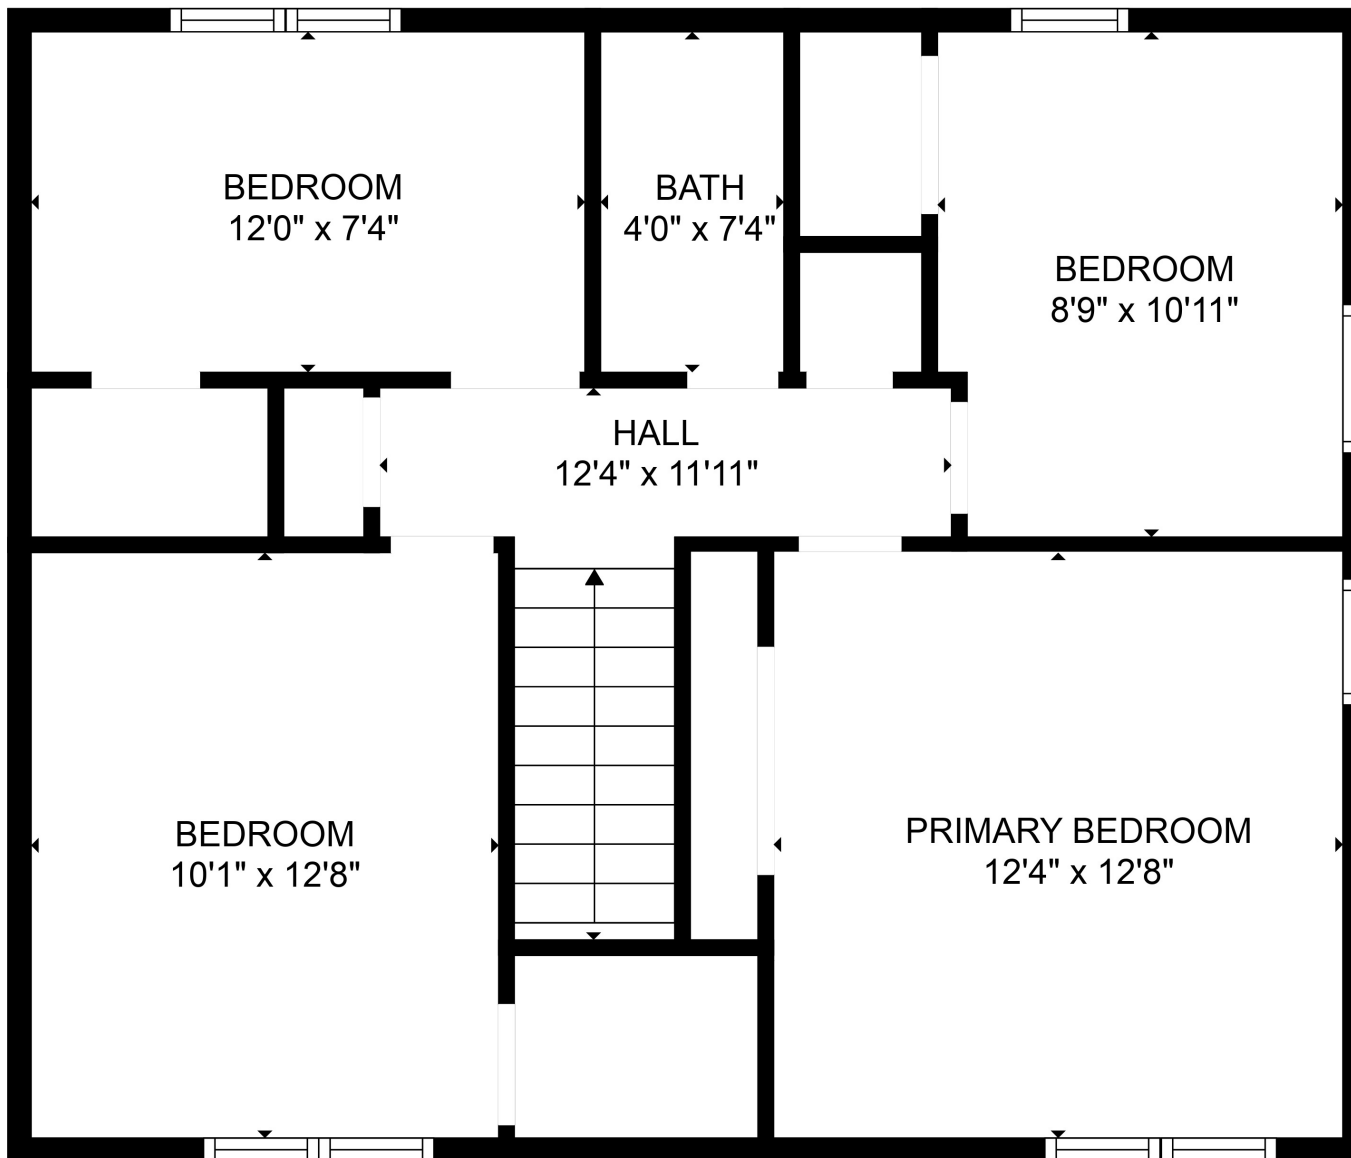

FLOOR 2

FLOOR 1

Total scanned area: 1686 sq. ft

SIZES AND DIMENSIONS ARE APPROXIMATE. ACTUAL MAY VARY.

Total scanned area: 1686 sq. ft

SIZES AND DIMENSIONS ARE APPROXIMATE. ACTUAL MAY VARY.

Total scanned area: 1686 sq. ft

SIZES AND DIMENSIONS ARE APPROXIMATE. ACTUAL MAY VARY.