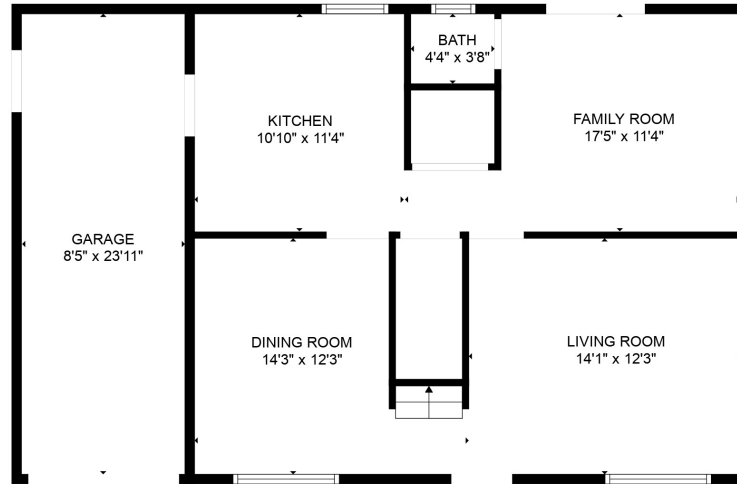

FLOOR 2

FLOOR 1

Total scanned area: 1686 sq. ft

SIZES AND DIMENSIONS ARE APPROXIMATE. ACTUAL MAY VARY.

Total scanned area: 1686 sq. ft

SIZES AND DIMENSIONS ARE APPROXIMATE. ACTUAL MAY VARY.

Total scanned area: 1686 sq. ft

SIZES AND DIMENSIONS ARE APPROXIMATE. ACTUAL MAY VARY.