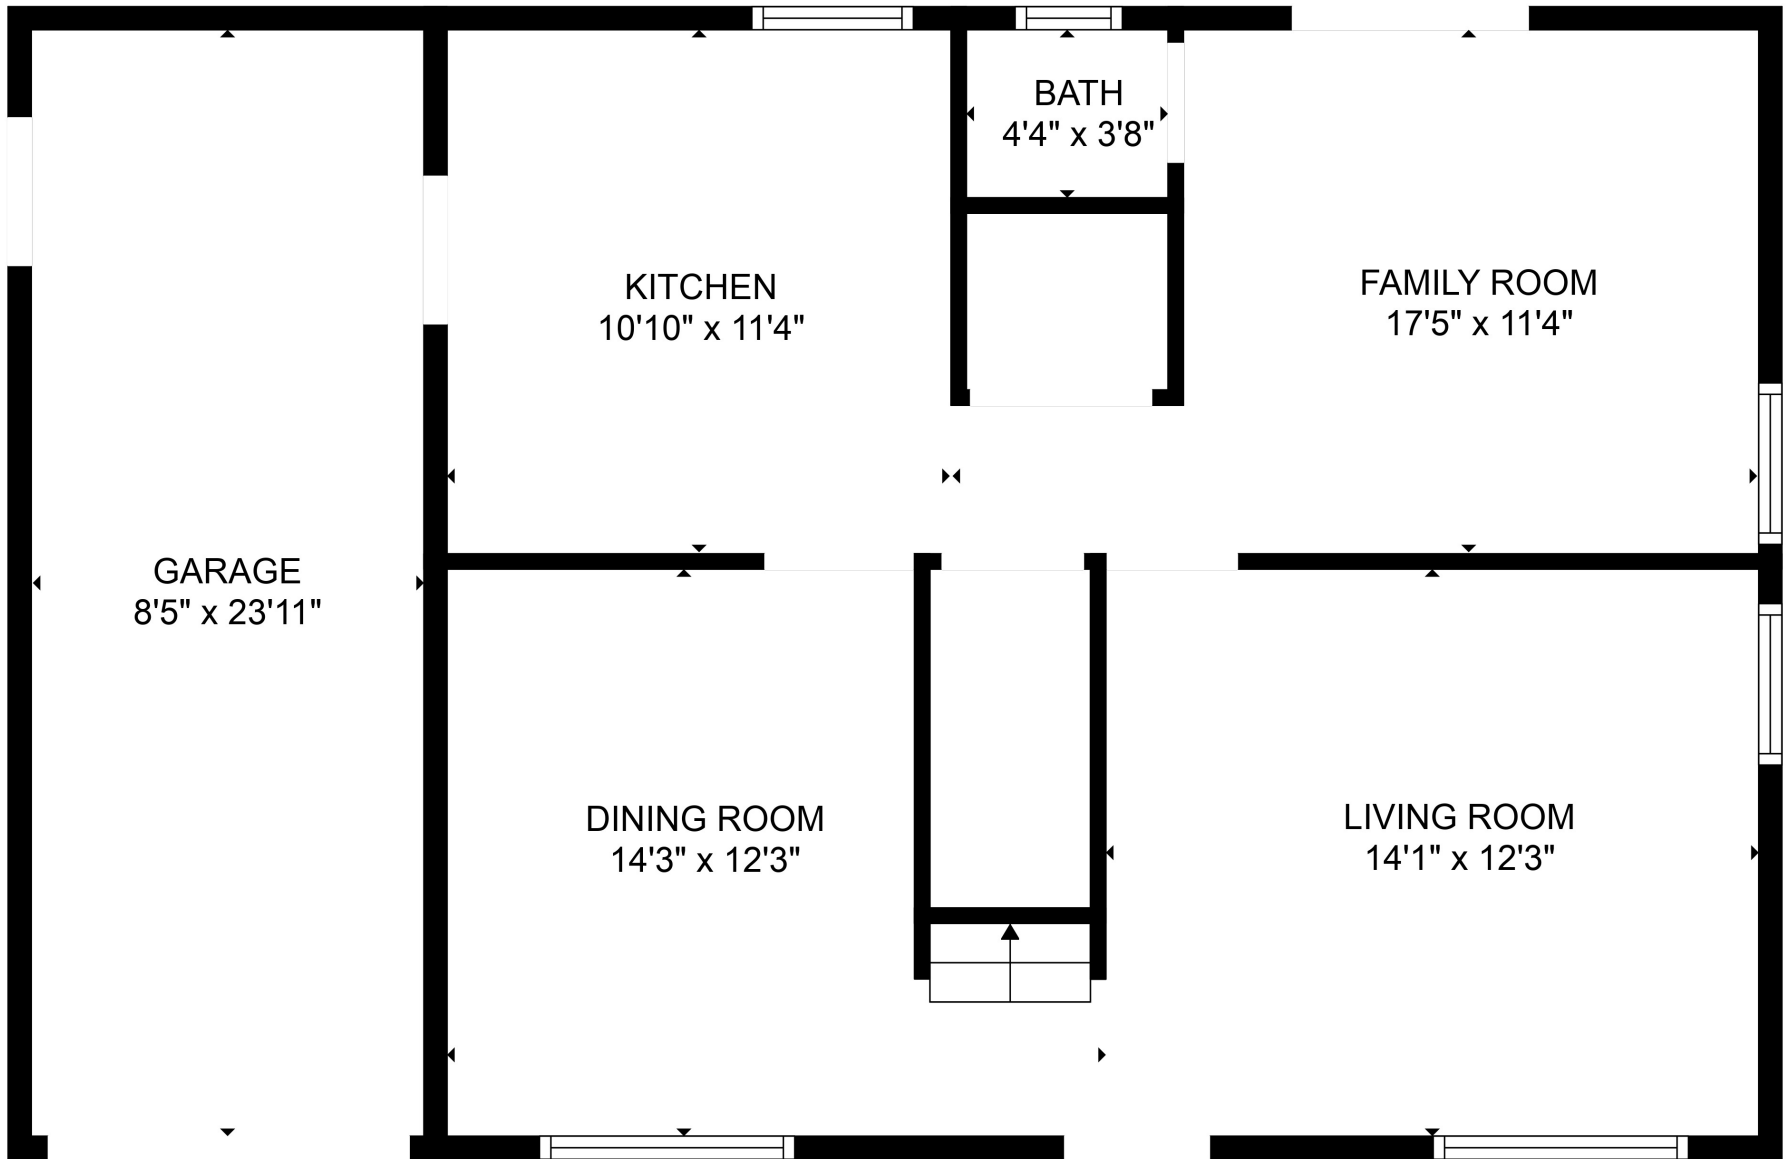

FLOOR 2

FLOOR 1

Total scanned area: 1686 sq. ft

SIZES AND DIMENSIONS ARE APPROXIMATE. ACTUAL MAY VARY.

Total scanned area: 1686 sq. ft

SIZES AND DIMENSIONS ARE APPROXIMATE. ACTUAL MAY VARY.

Total scanned area: 1686 sq. ft

SIZES AND DIMENSIONS ARE APPROXIMATE. ACTUAL MAY VARY.