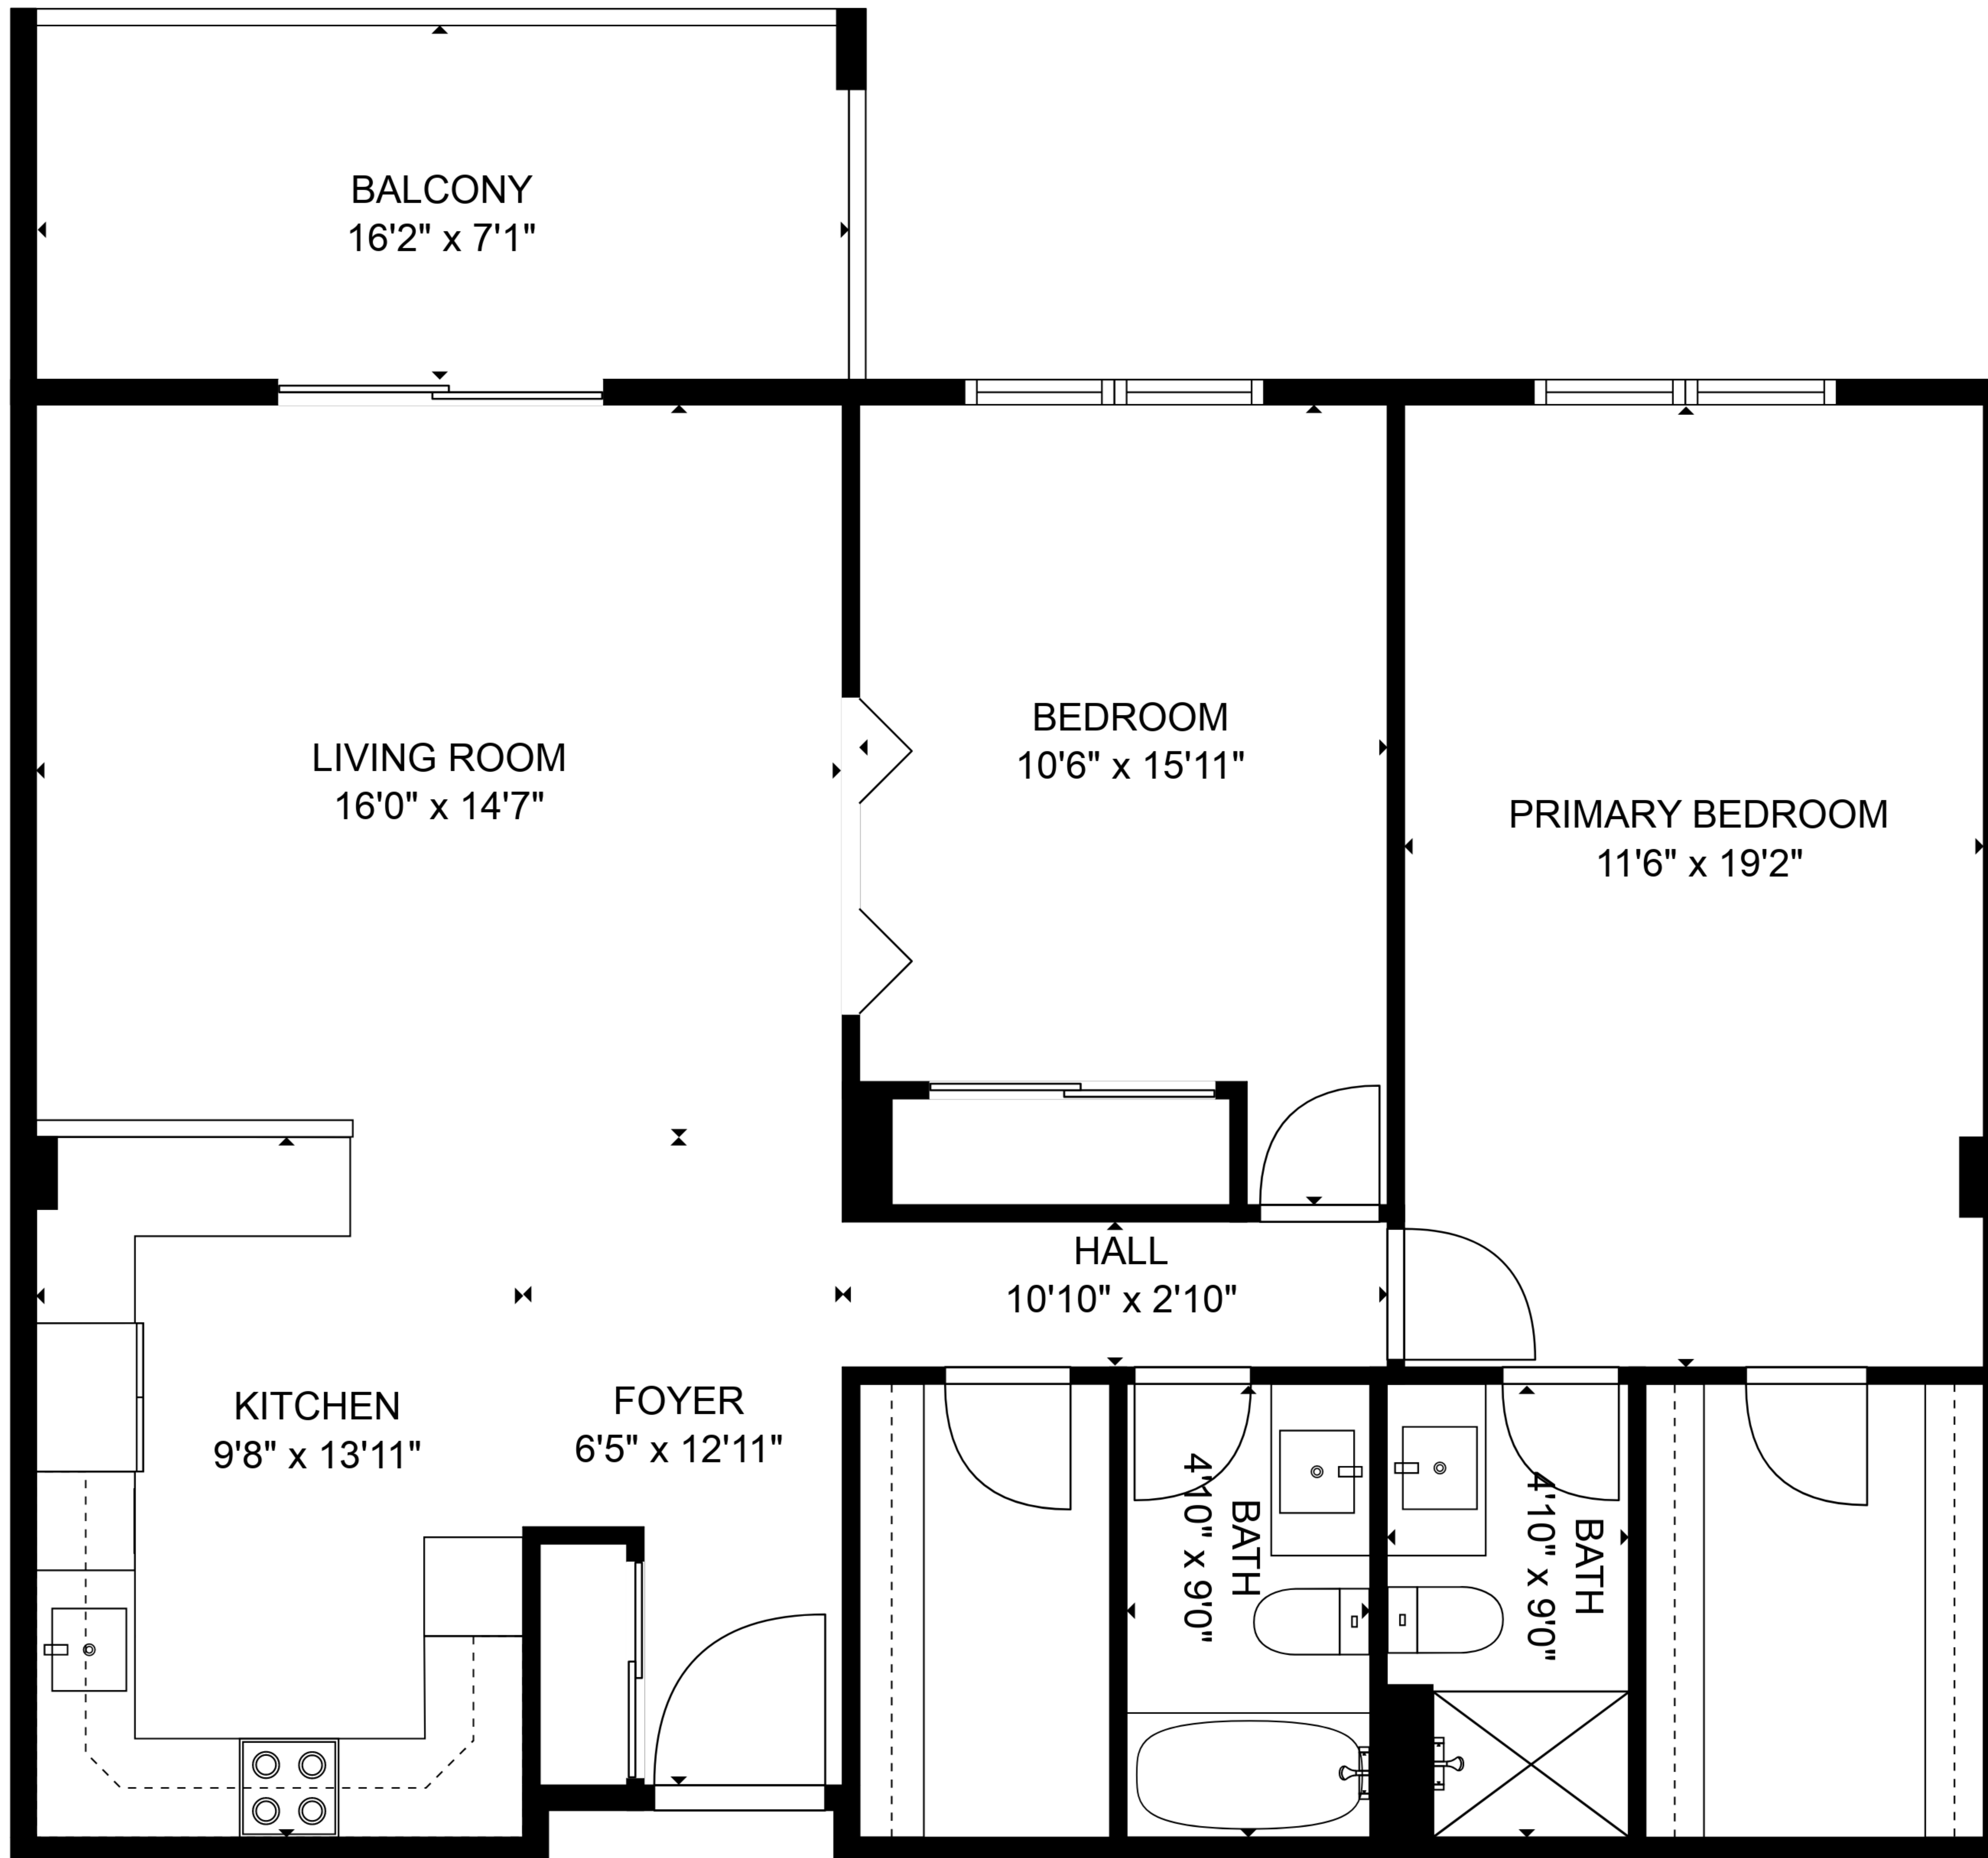

TOTAL: 1102 sq. ft
FLOOR 1: 1102 sq. ft
EXCLUDED AREAS: BALCONY: 114 sq. ft

SIZES AND DIMENSIONS ARE APPROXIMATE, ACTUAL MAY VARY.

TOTAL: 1102 sq. ft
FLOOR 1: 1102 sq. ft
EXCLUDED AREAS: BALCONY: 114 sq. ft

SIZES AND DIMENSIONS ARE APPROXIMATE, ACTUAL MAY VARY.