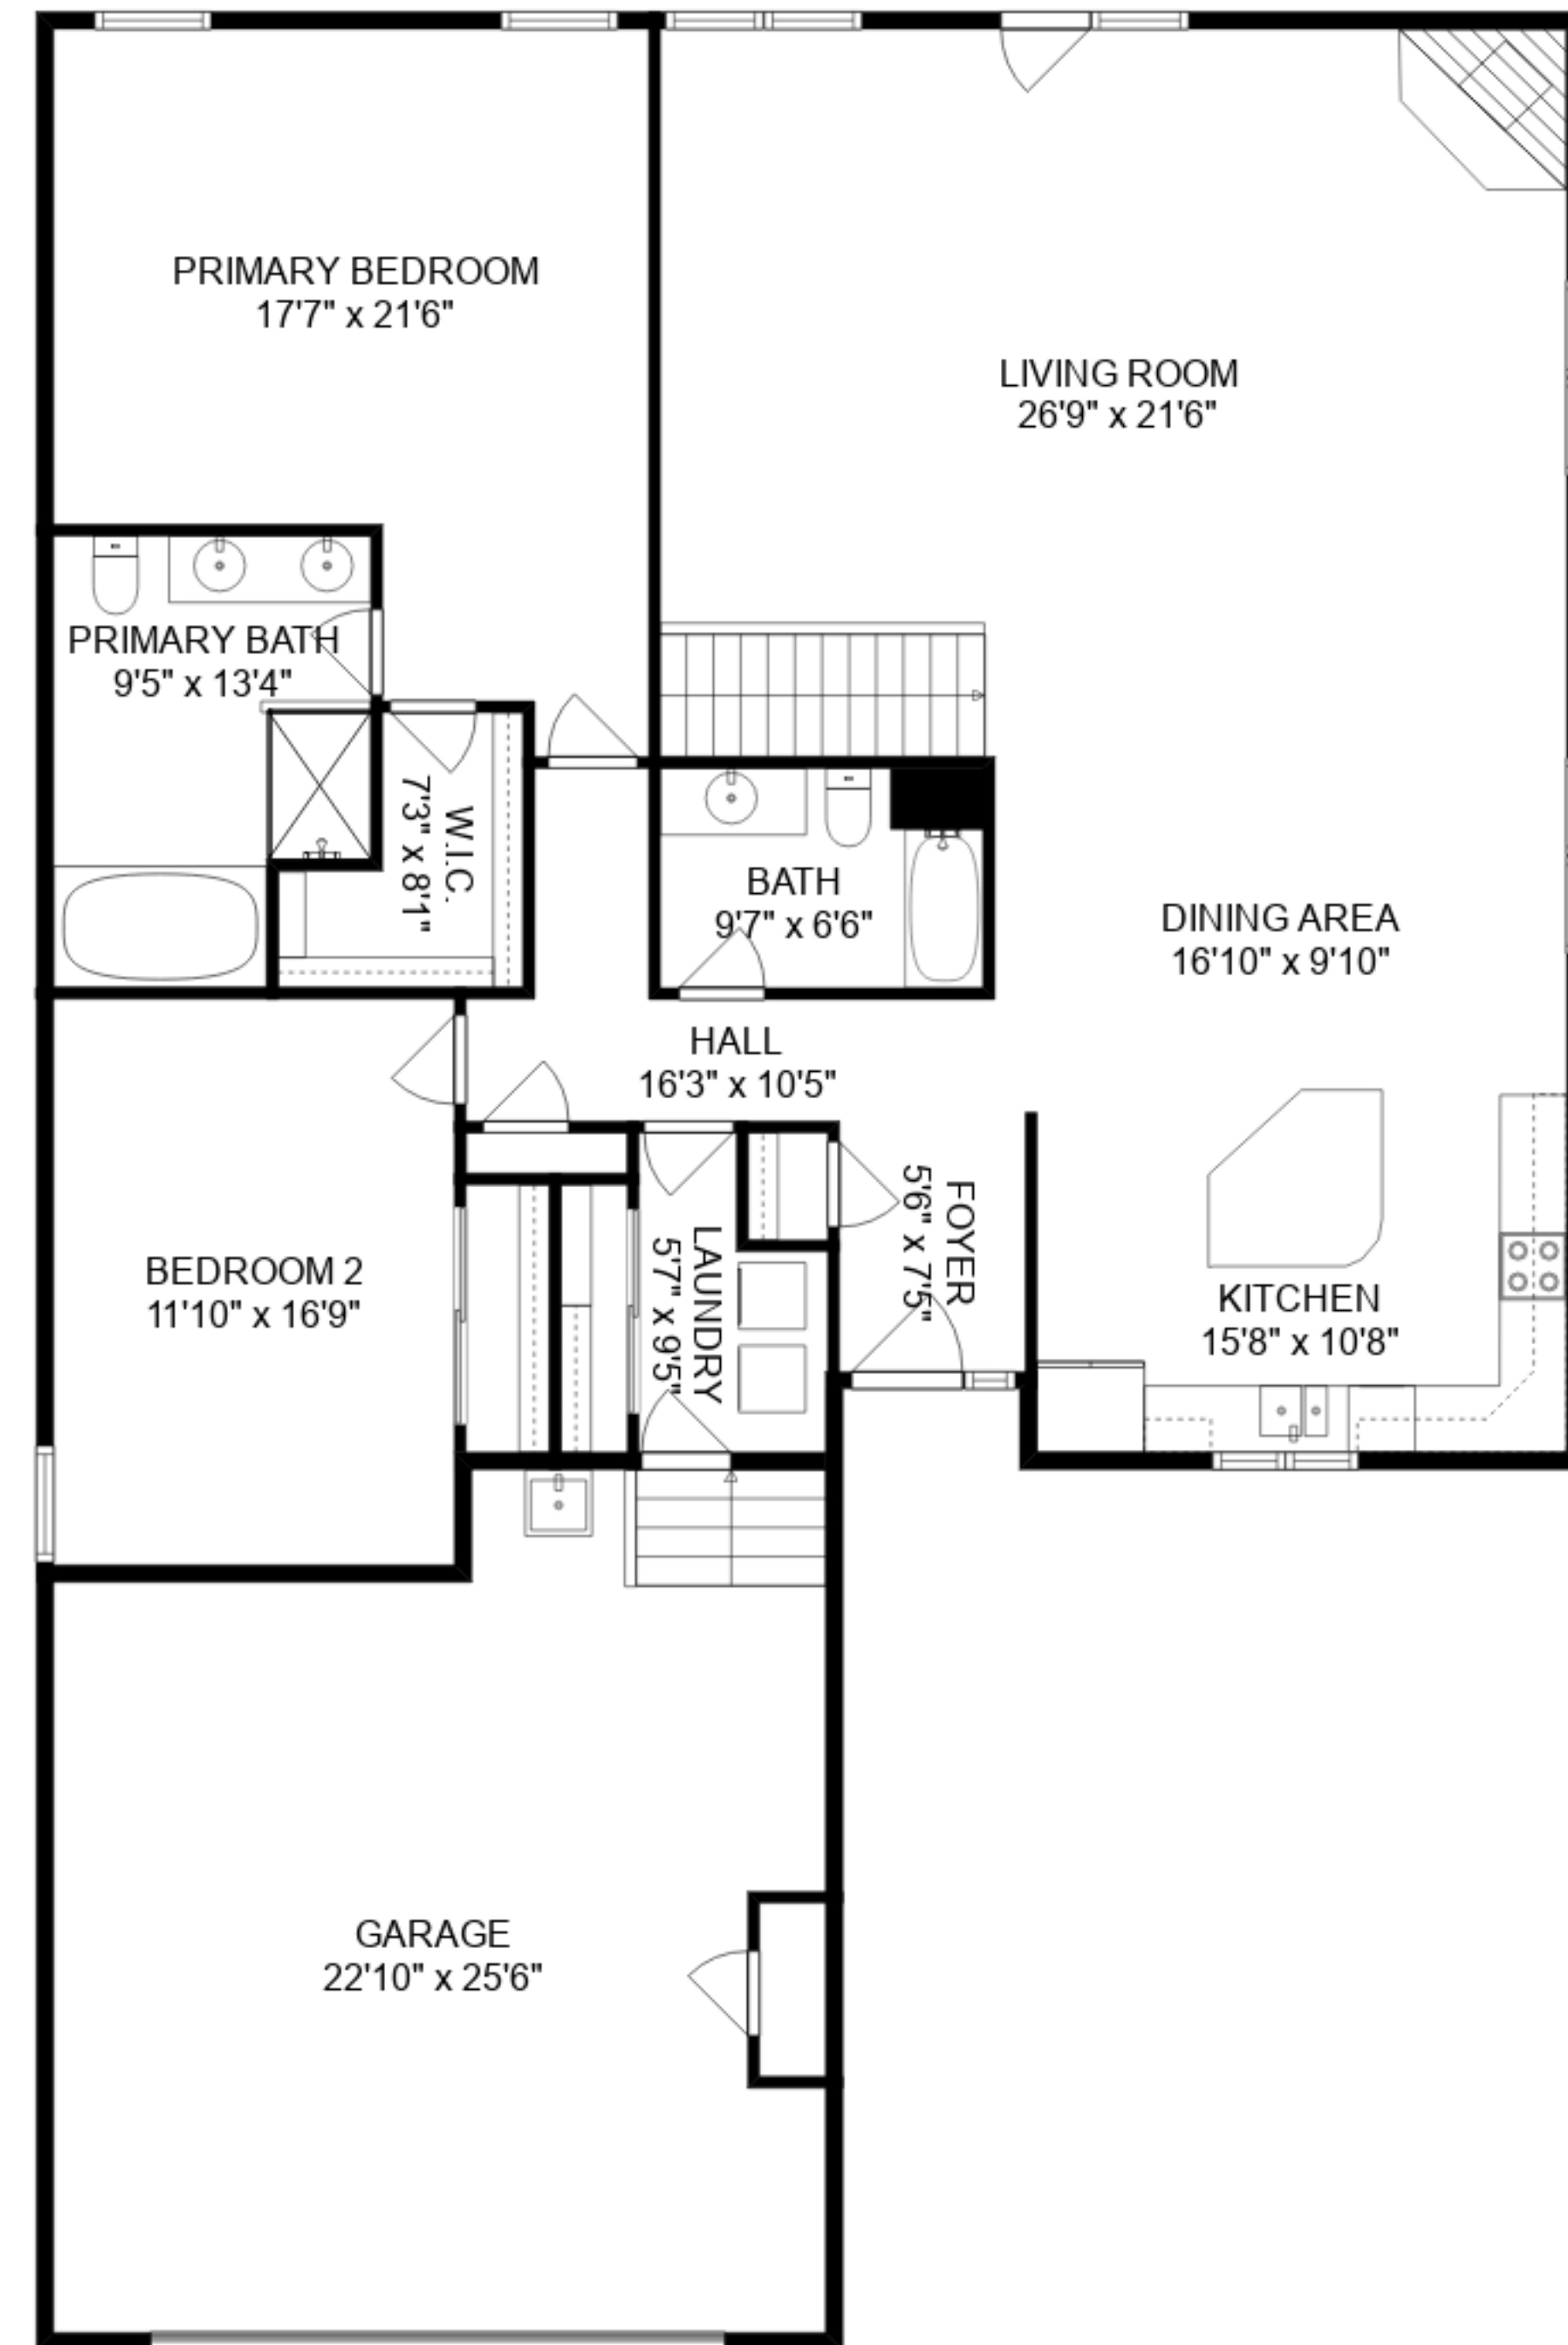

LOWER FLOOR

MAIN FLOOR

Estimated areas

EXPOSURE REAL ESTATE MEDIA GLA LOWER FLOOR: 1071 sq. ft, excluded 854 sq. ft

FLOOR PLAN CREATED BY CUBICASA APP. MEASUREMENTS DEEMED HIGHLY RELIABLE BUT NOT GUARANTEED.

Estimated areas

EXPOSURE REAL ESTATE MEDIA GLA LOWER FLOOR: 1071 sq. ft, excluded 854 sq. ft

FLOOR PLAN CREATED BY CUBICASA APP. MEASUREMENTS DEEMED HIGHLY RELIABLE BUT NOT GUARANTEED.

Estimated areas

EXPOSURE REAL ESTATE MEDIA GLA LOWER FLOOR: 1071 sq. ft, excluded 854 sq. ft

FLOOR PLAN CREATED BY CUBICASA APP. MEASUREMENTS DEEMED HIGHLY RELIABLE BUT NOT GUARANTEED.