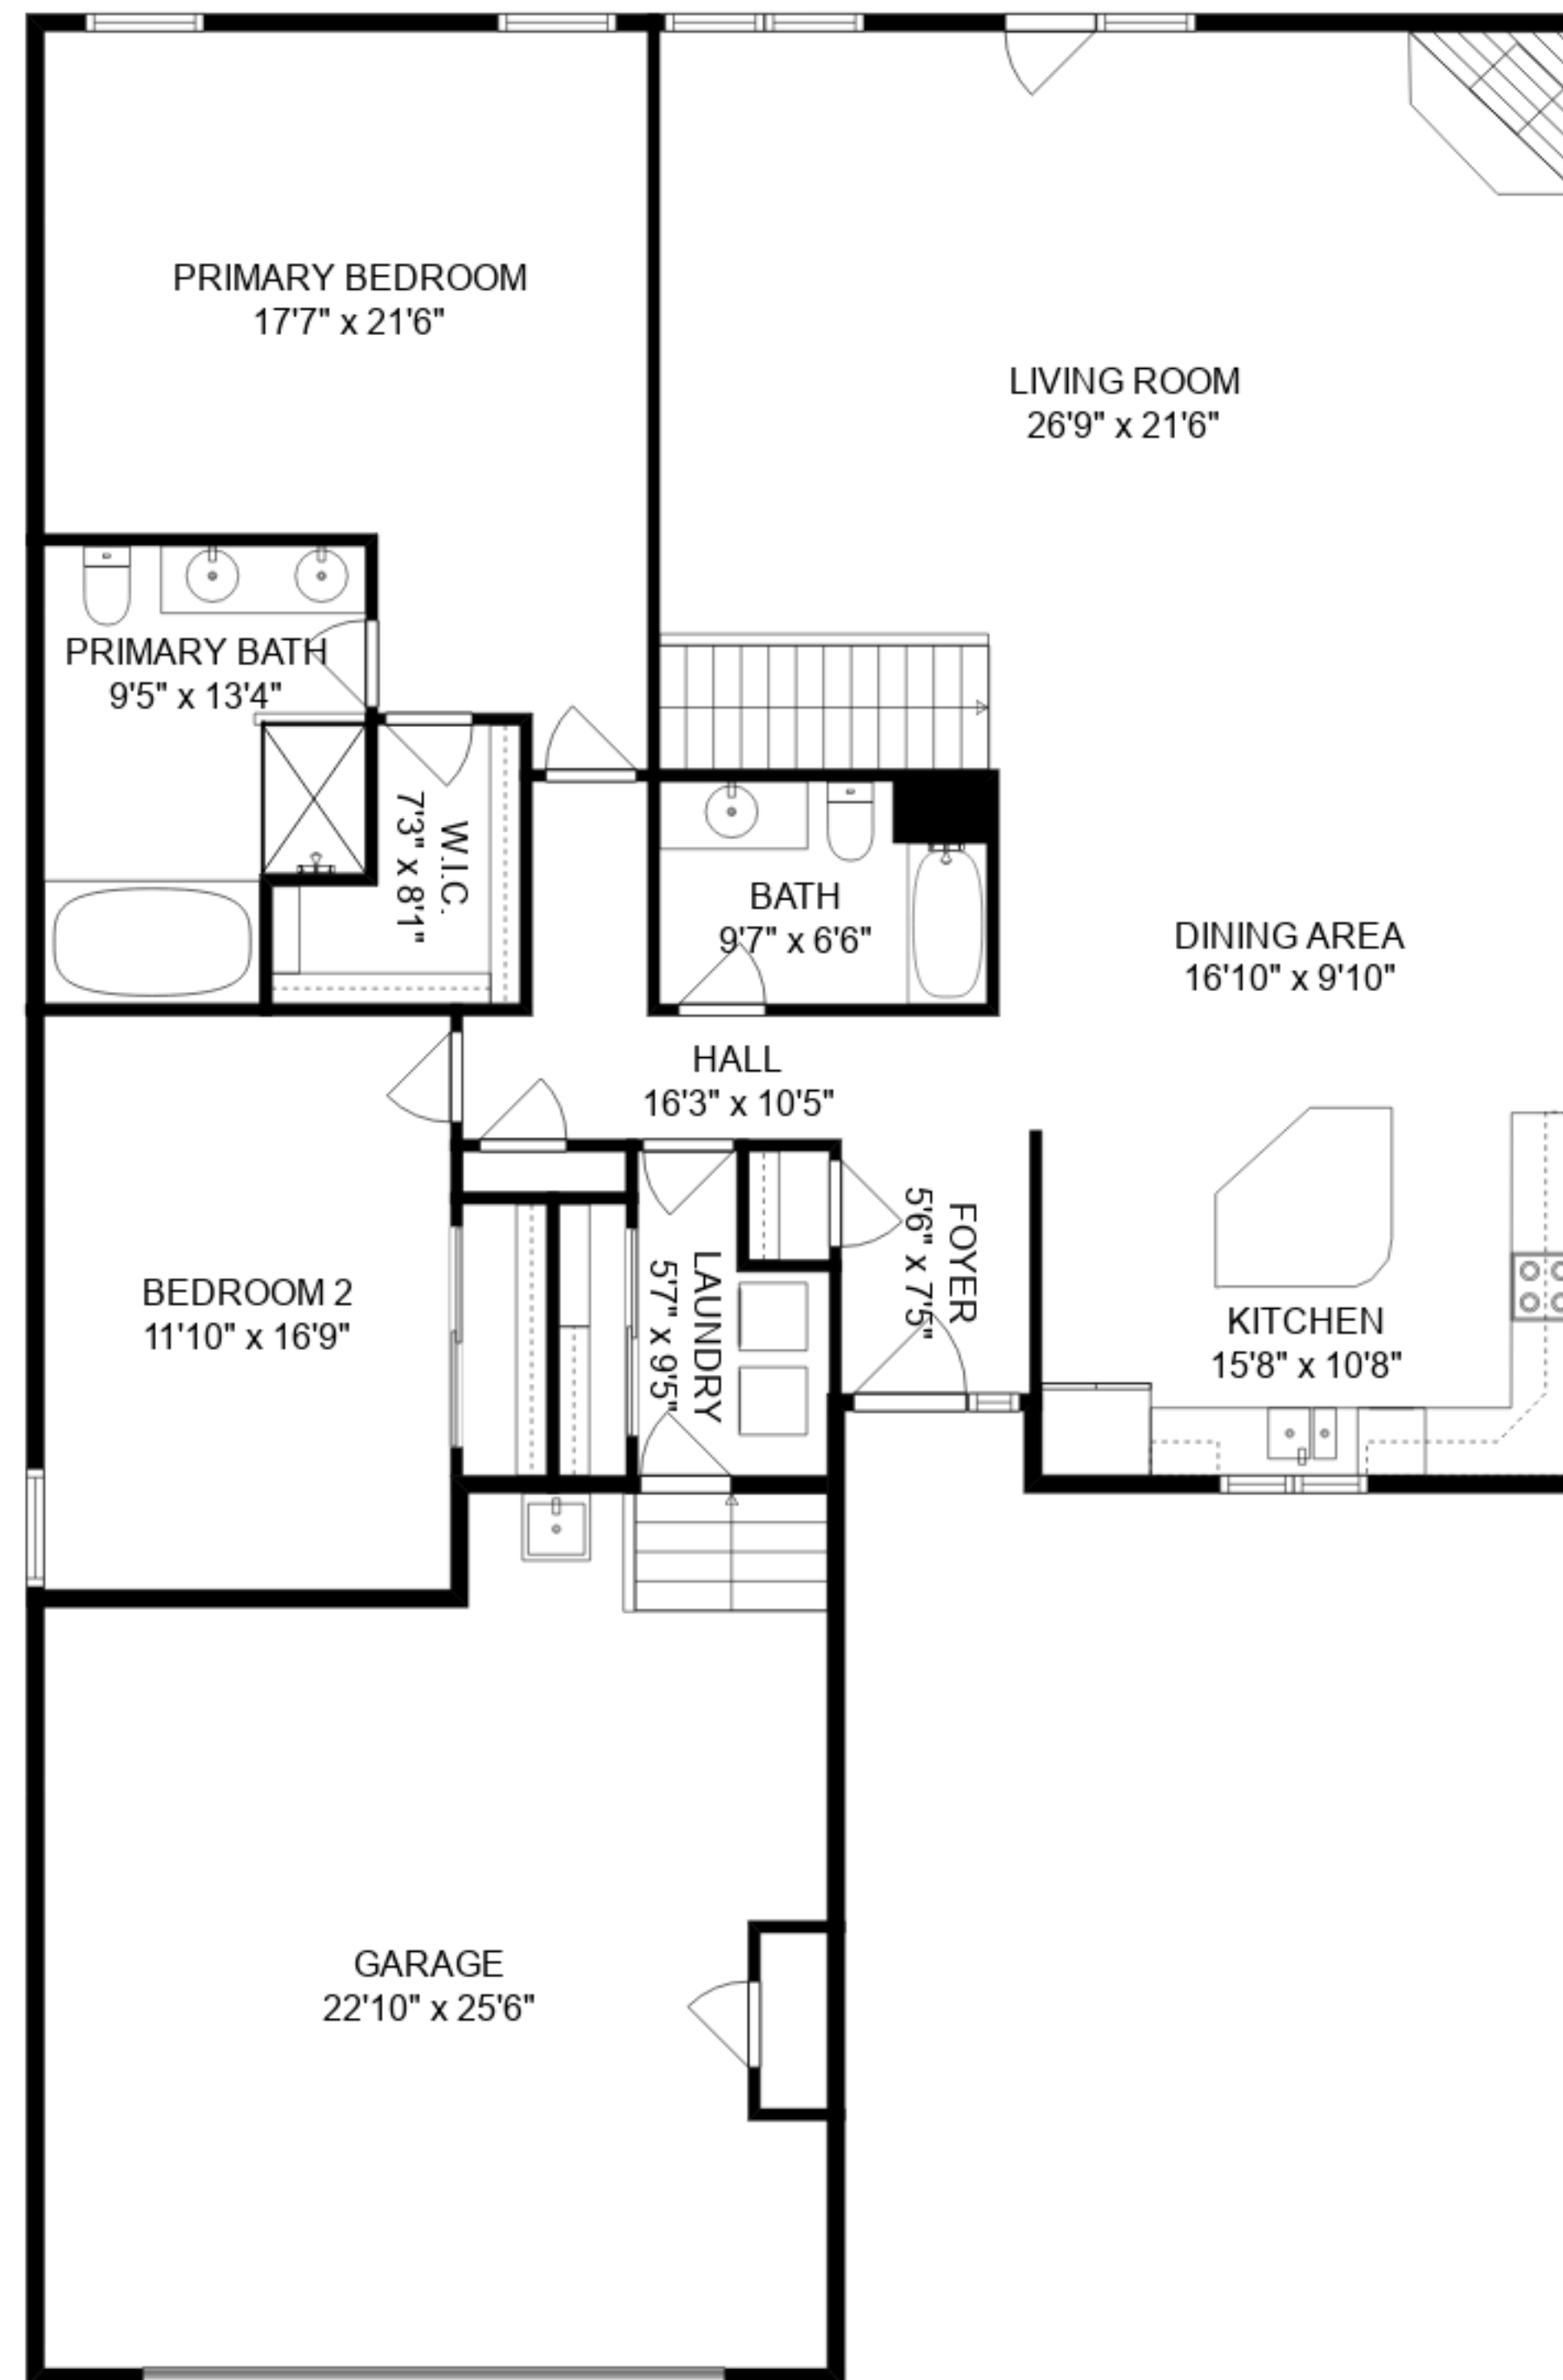

LOWER FLOOR

MAIN FLOOR

Estimated areas

EXPOSURE REAL ESTATE MEDIA GLA LOWER FLOOR: 1071 sq. ft, excluded 854 sq. ft

FLOOR PLAN CREATED BY CUBICASA APP. MEASUREMENTS DEEMED HIGHLY RELIABLE BUT NOT GUARANTEED.

Estimated areas

EXPOSURE REAL ESTATE MEDIA GLA LOWER FLOOR: 1071 sq. ft, excluded 854 sq. ft

FLOOR PLAN CREATED BY CUBICASA APP. MEASUREMENTS DEEMED HIGHLY RELIABLE BUT NOT GUARANTEED.

Estimated areas

EXPOSURE REAL ESTATE MEDIA GLA LOWER FLOOR: 1071 sq. ft, excluded 854 sq. ft

FLOOR PLAN CREATED BY CUBICASA APP. MEASUREMENTS DEEMED HIGHLY RELIABLE BUT NOT GUARANTEED.