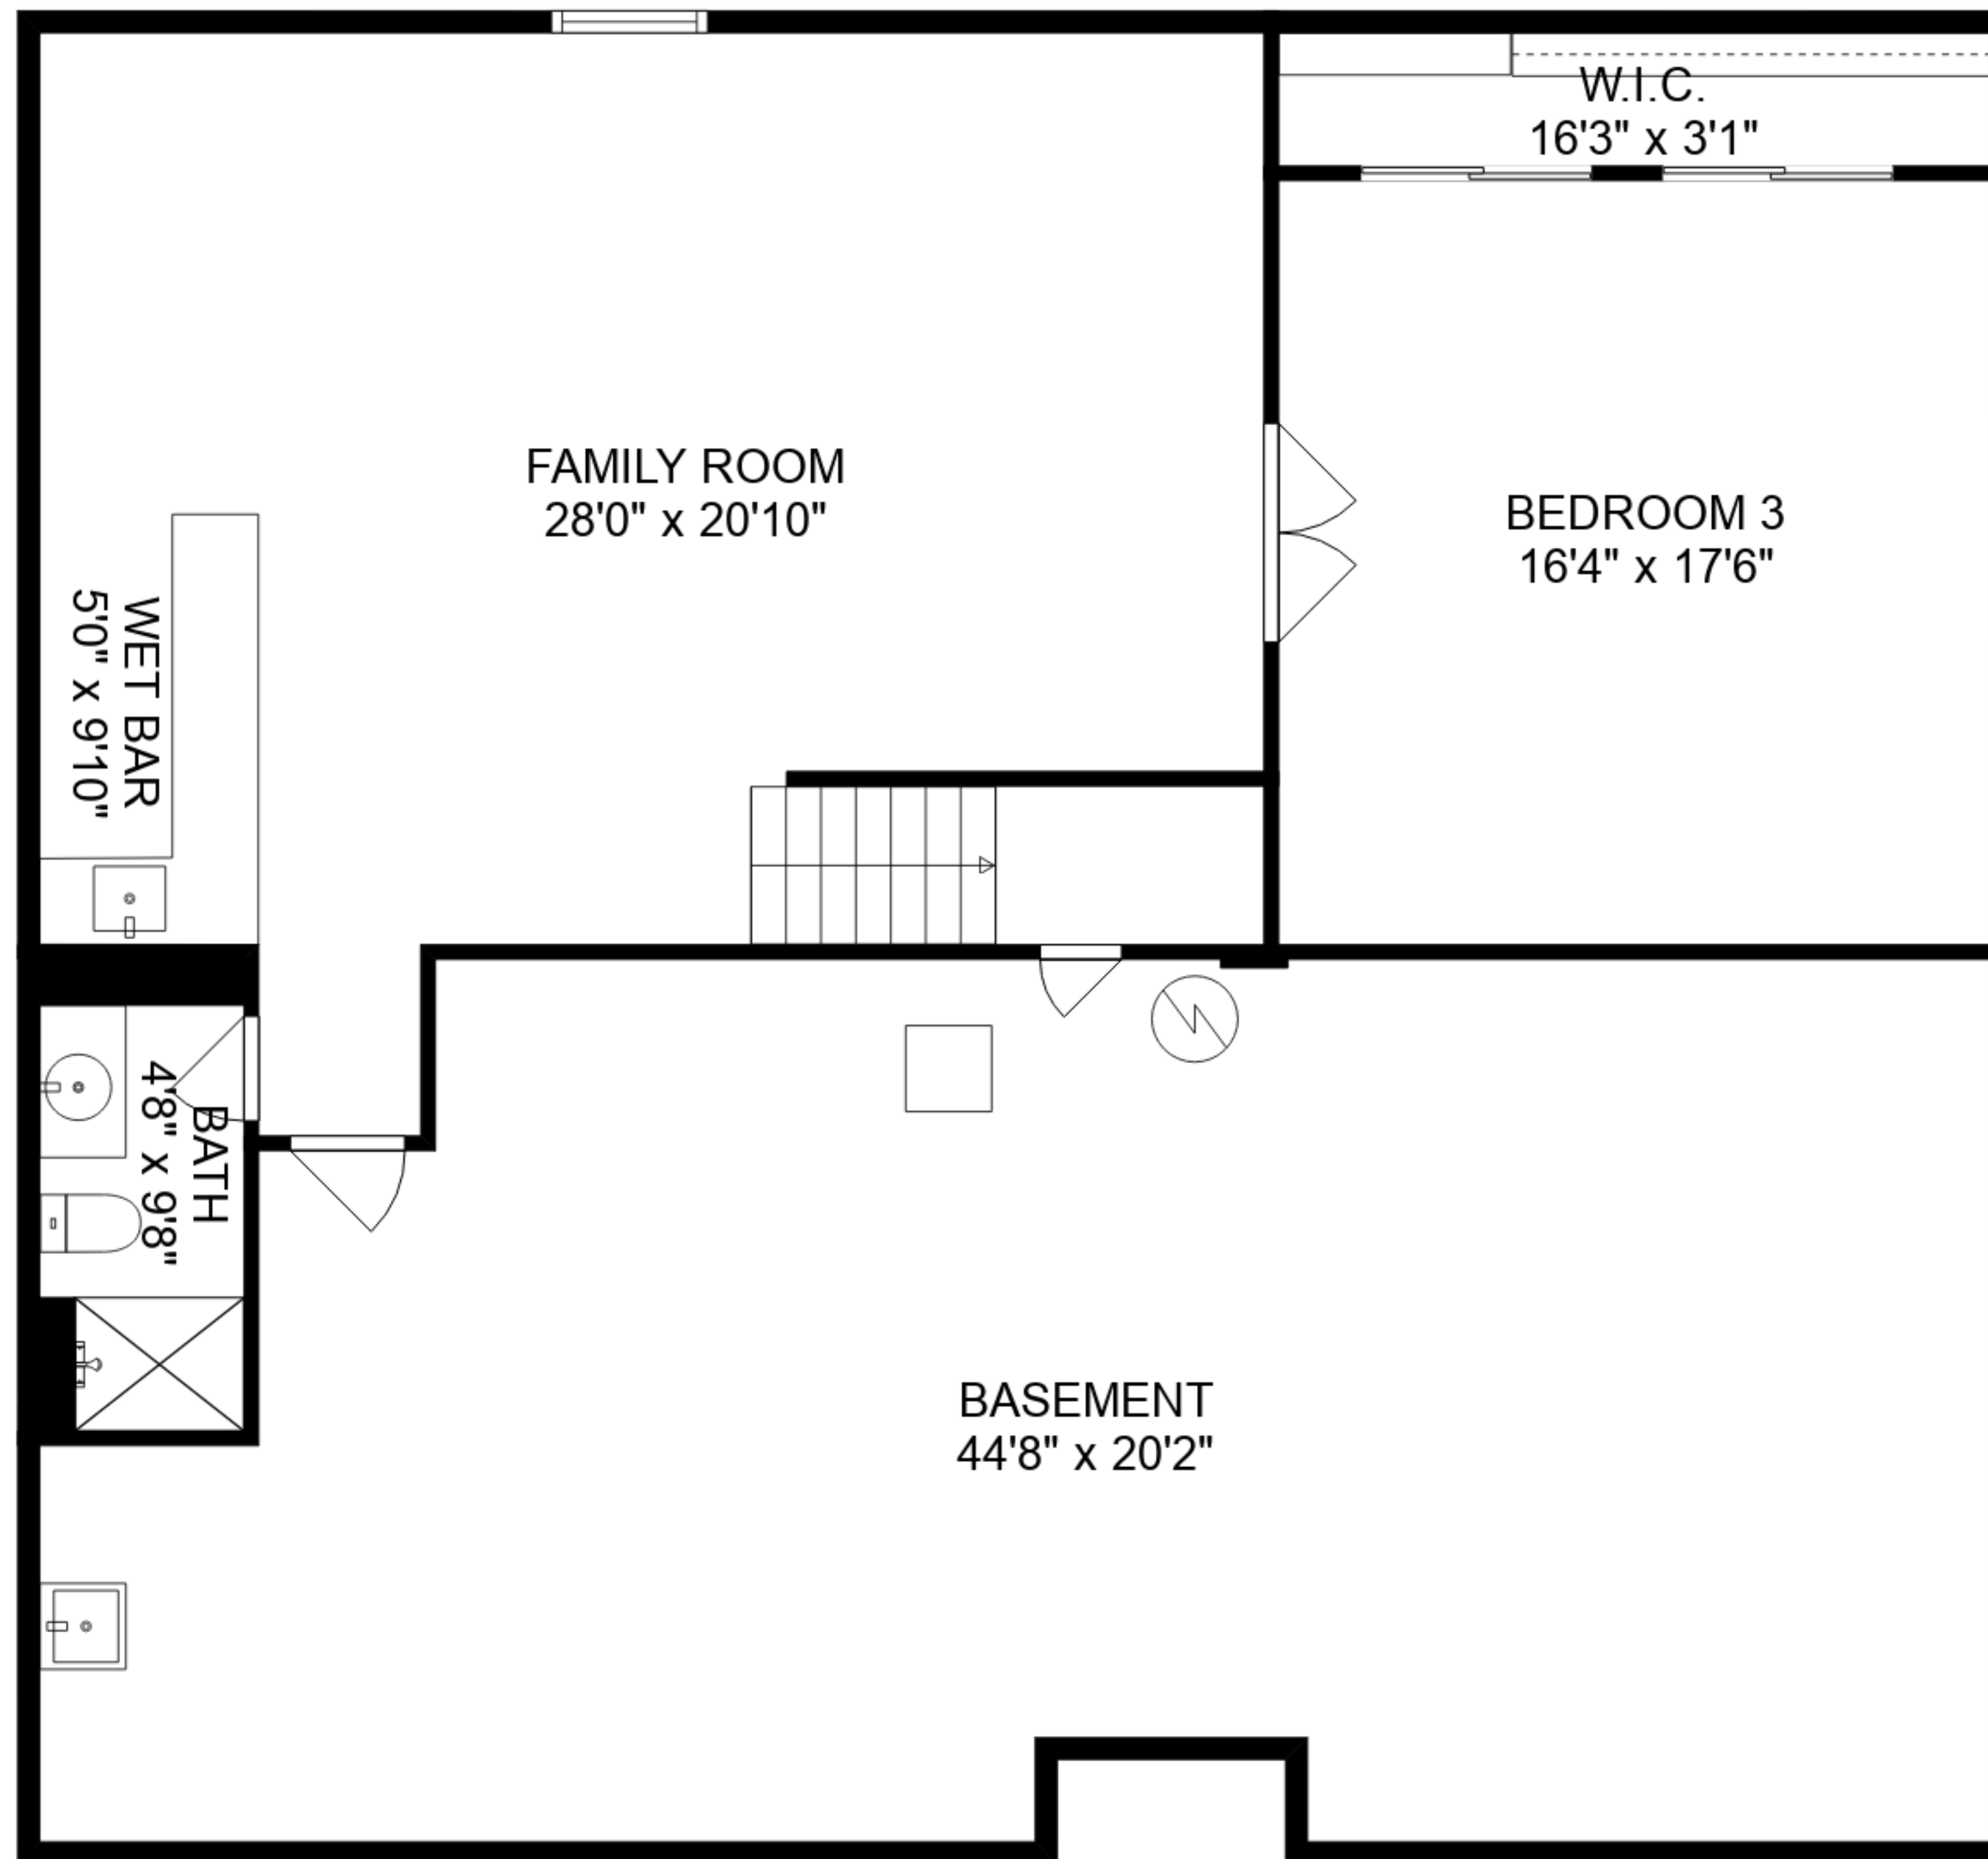

LOWER FLOOR

MAIN FLOOR

Estimated areas

EXPOSURE REAL ESTATE MEDIA GLA LOWER FLOOR: 1071 sq. ft, excluded 854 sq. ft

FLOOR PLAN CREATED BY CUBICASA APP. MEASUREMENTS DEEMED HIGHLY RELIABLE BUT NOT GUARANTEED.

Estimated areas

EXPOSURE REAL ESTATE MEDIA GLA LOWER FLOOR: 1071 sq. ft, excluded 854 sq. ft

FLOOR PLAN CREATED BY CUBICASA APP. MEASUREMENTS DEEMED HIGHLY RELIABLE BUT NOT GUARANTEED.

Estimated areas

EXPOSURE REAL ESTATE MEDIA GLA LOWER FLOOR: 1071 sq. ft, excluded 854 sq. ft

FLOOR PLAN CREATED BY CUBICASA APP. MEASUREMENTS DEEMED HIGHLY RELIABLE BUT NOT GUARANTEED.