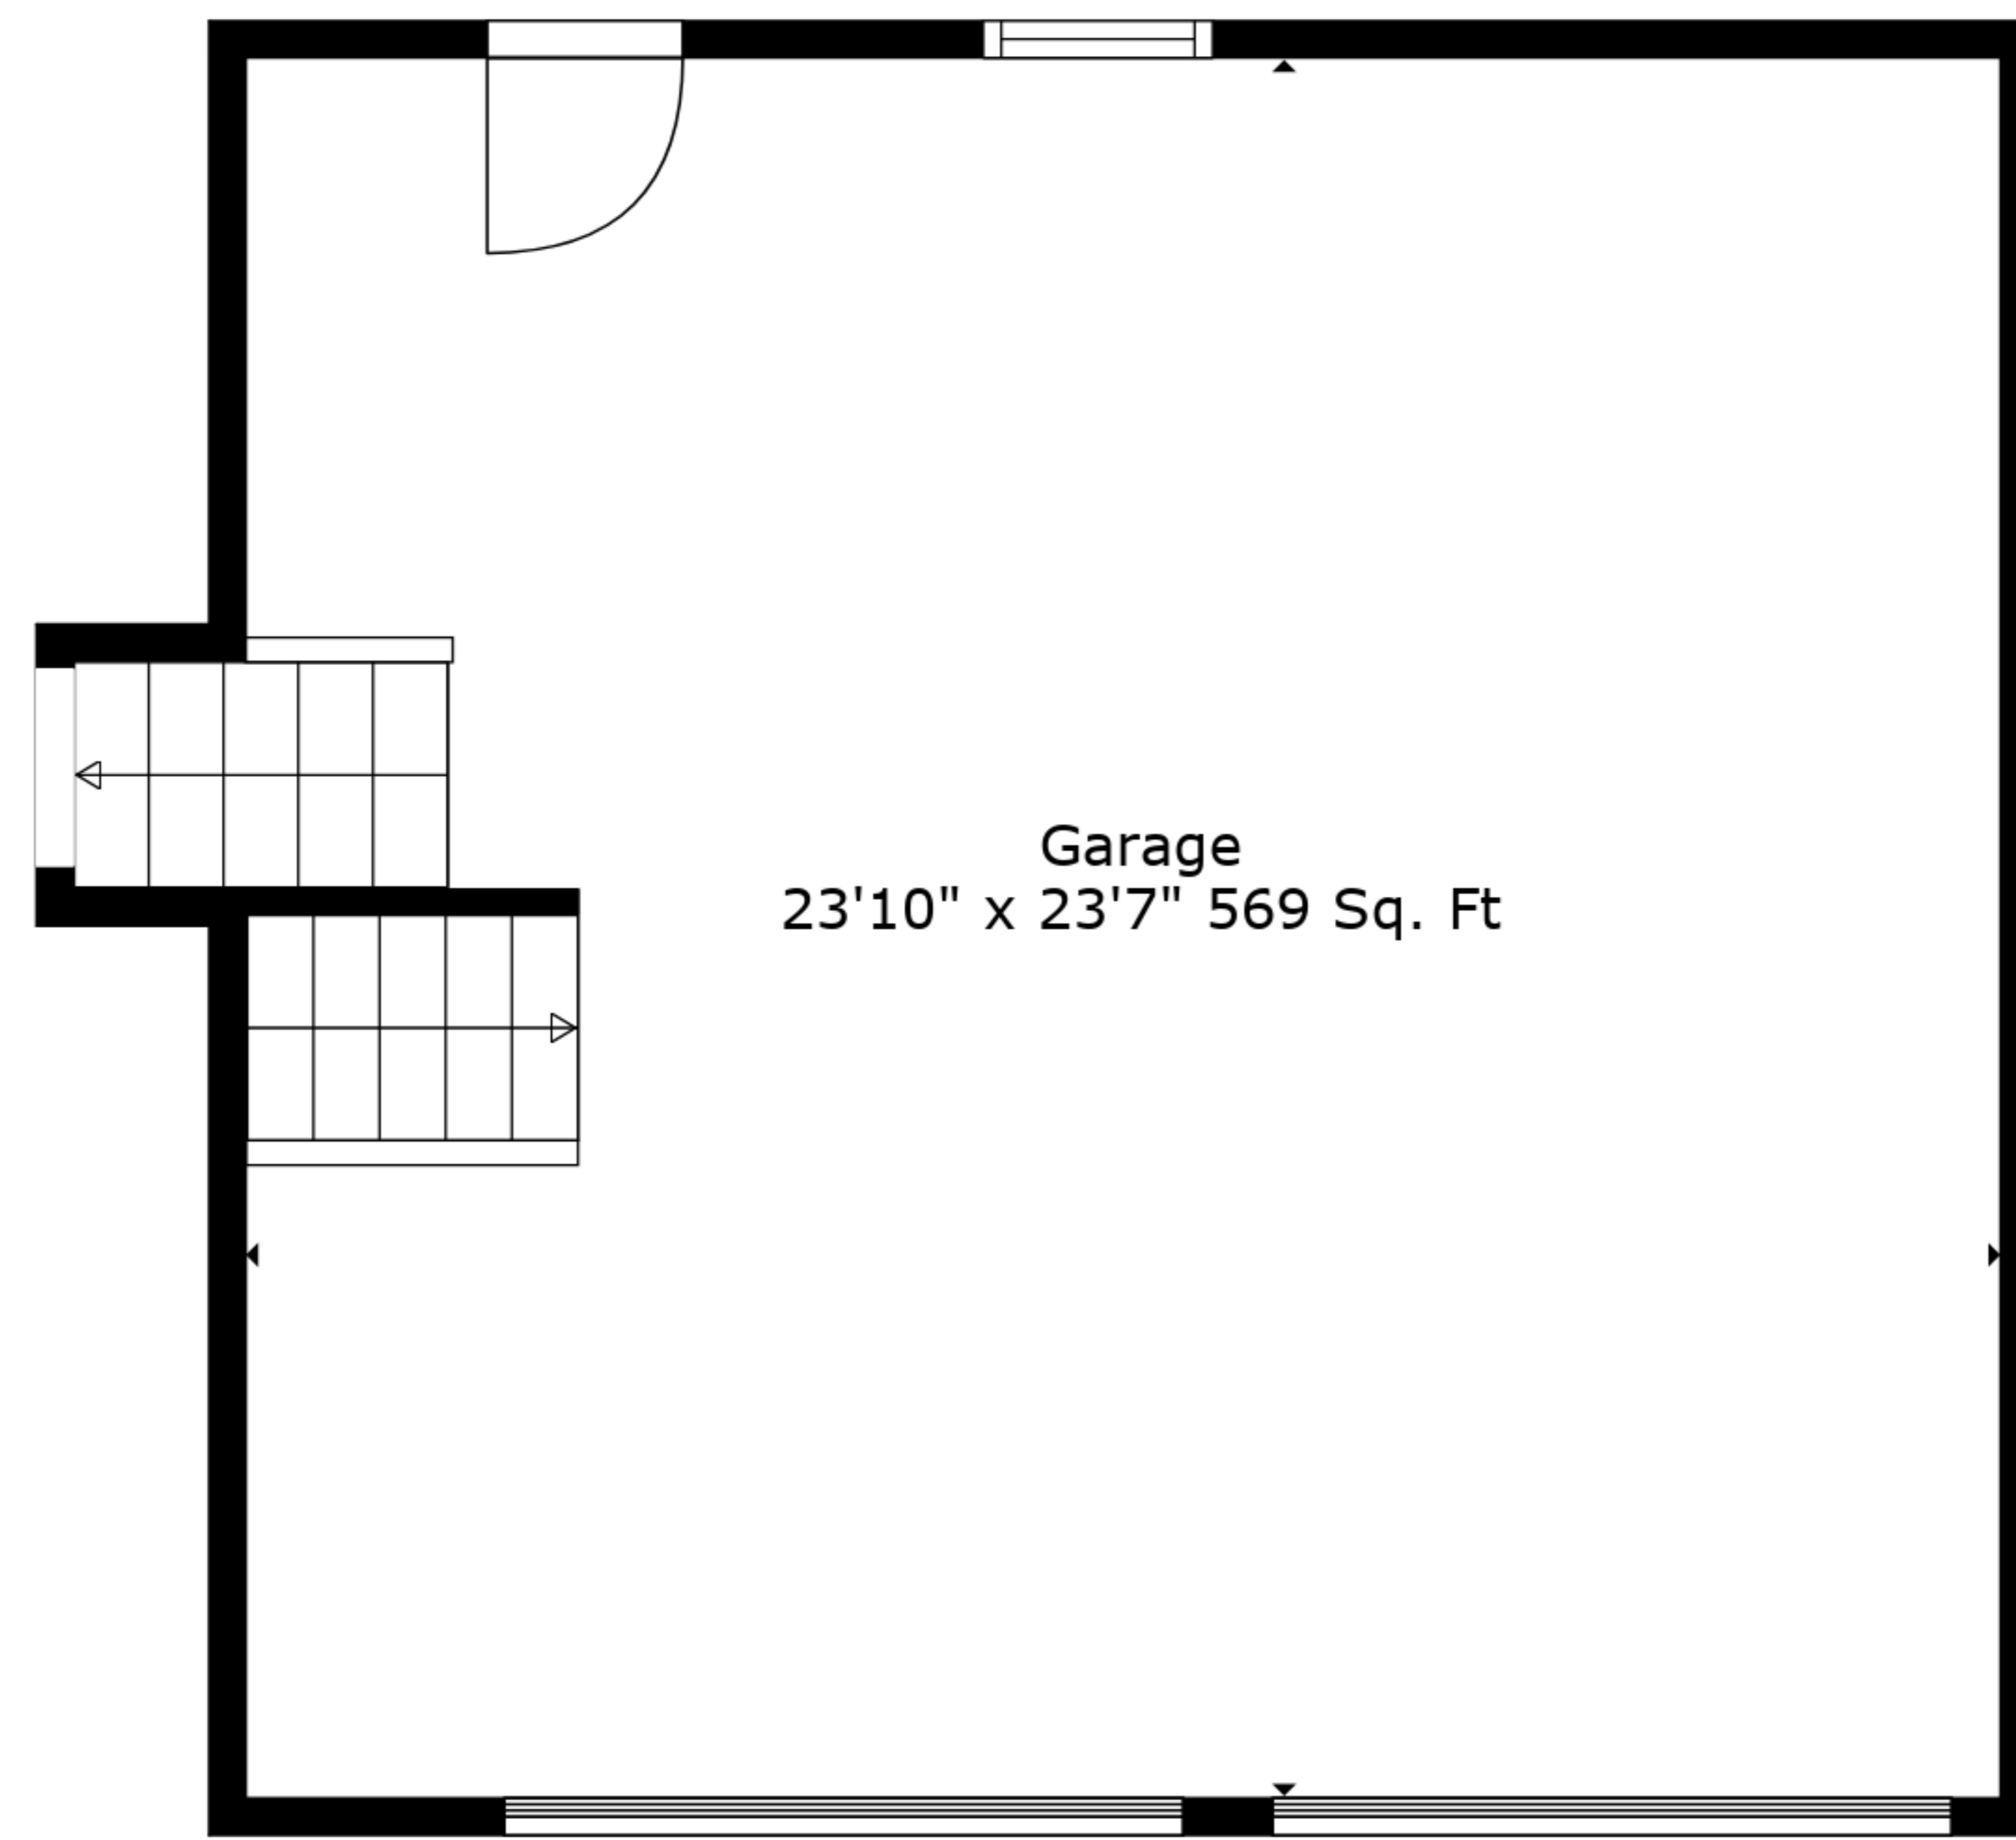

Floor 2

TOTAL: 1316 sq. ft

BELOW GROUND: 324 sq. ft, FLOOR 2: 0 sq. ft, FLOOR 3: 483 sq. ft, FLOOR 4: 509 sq. ft
EXCLUDED AREAS: ELECTRICAL ROOM: 130 sq. ft, GARAGE: 569 sq. ft, FIREPLACE: 13 sq. ft

Measurements Are Deemed Highly Reliable But Not Guaranteed.