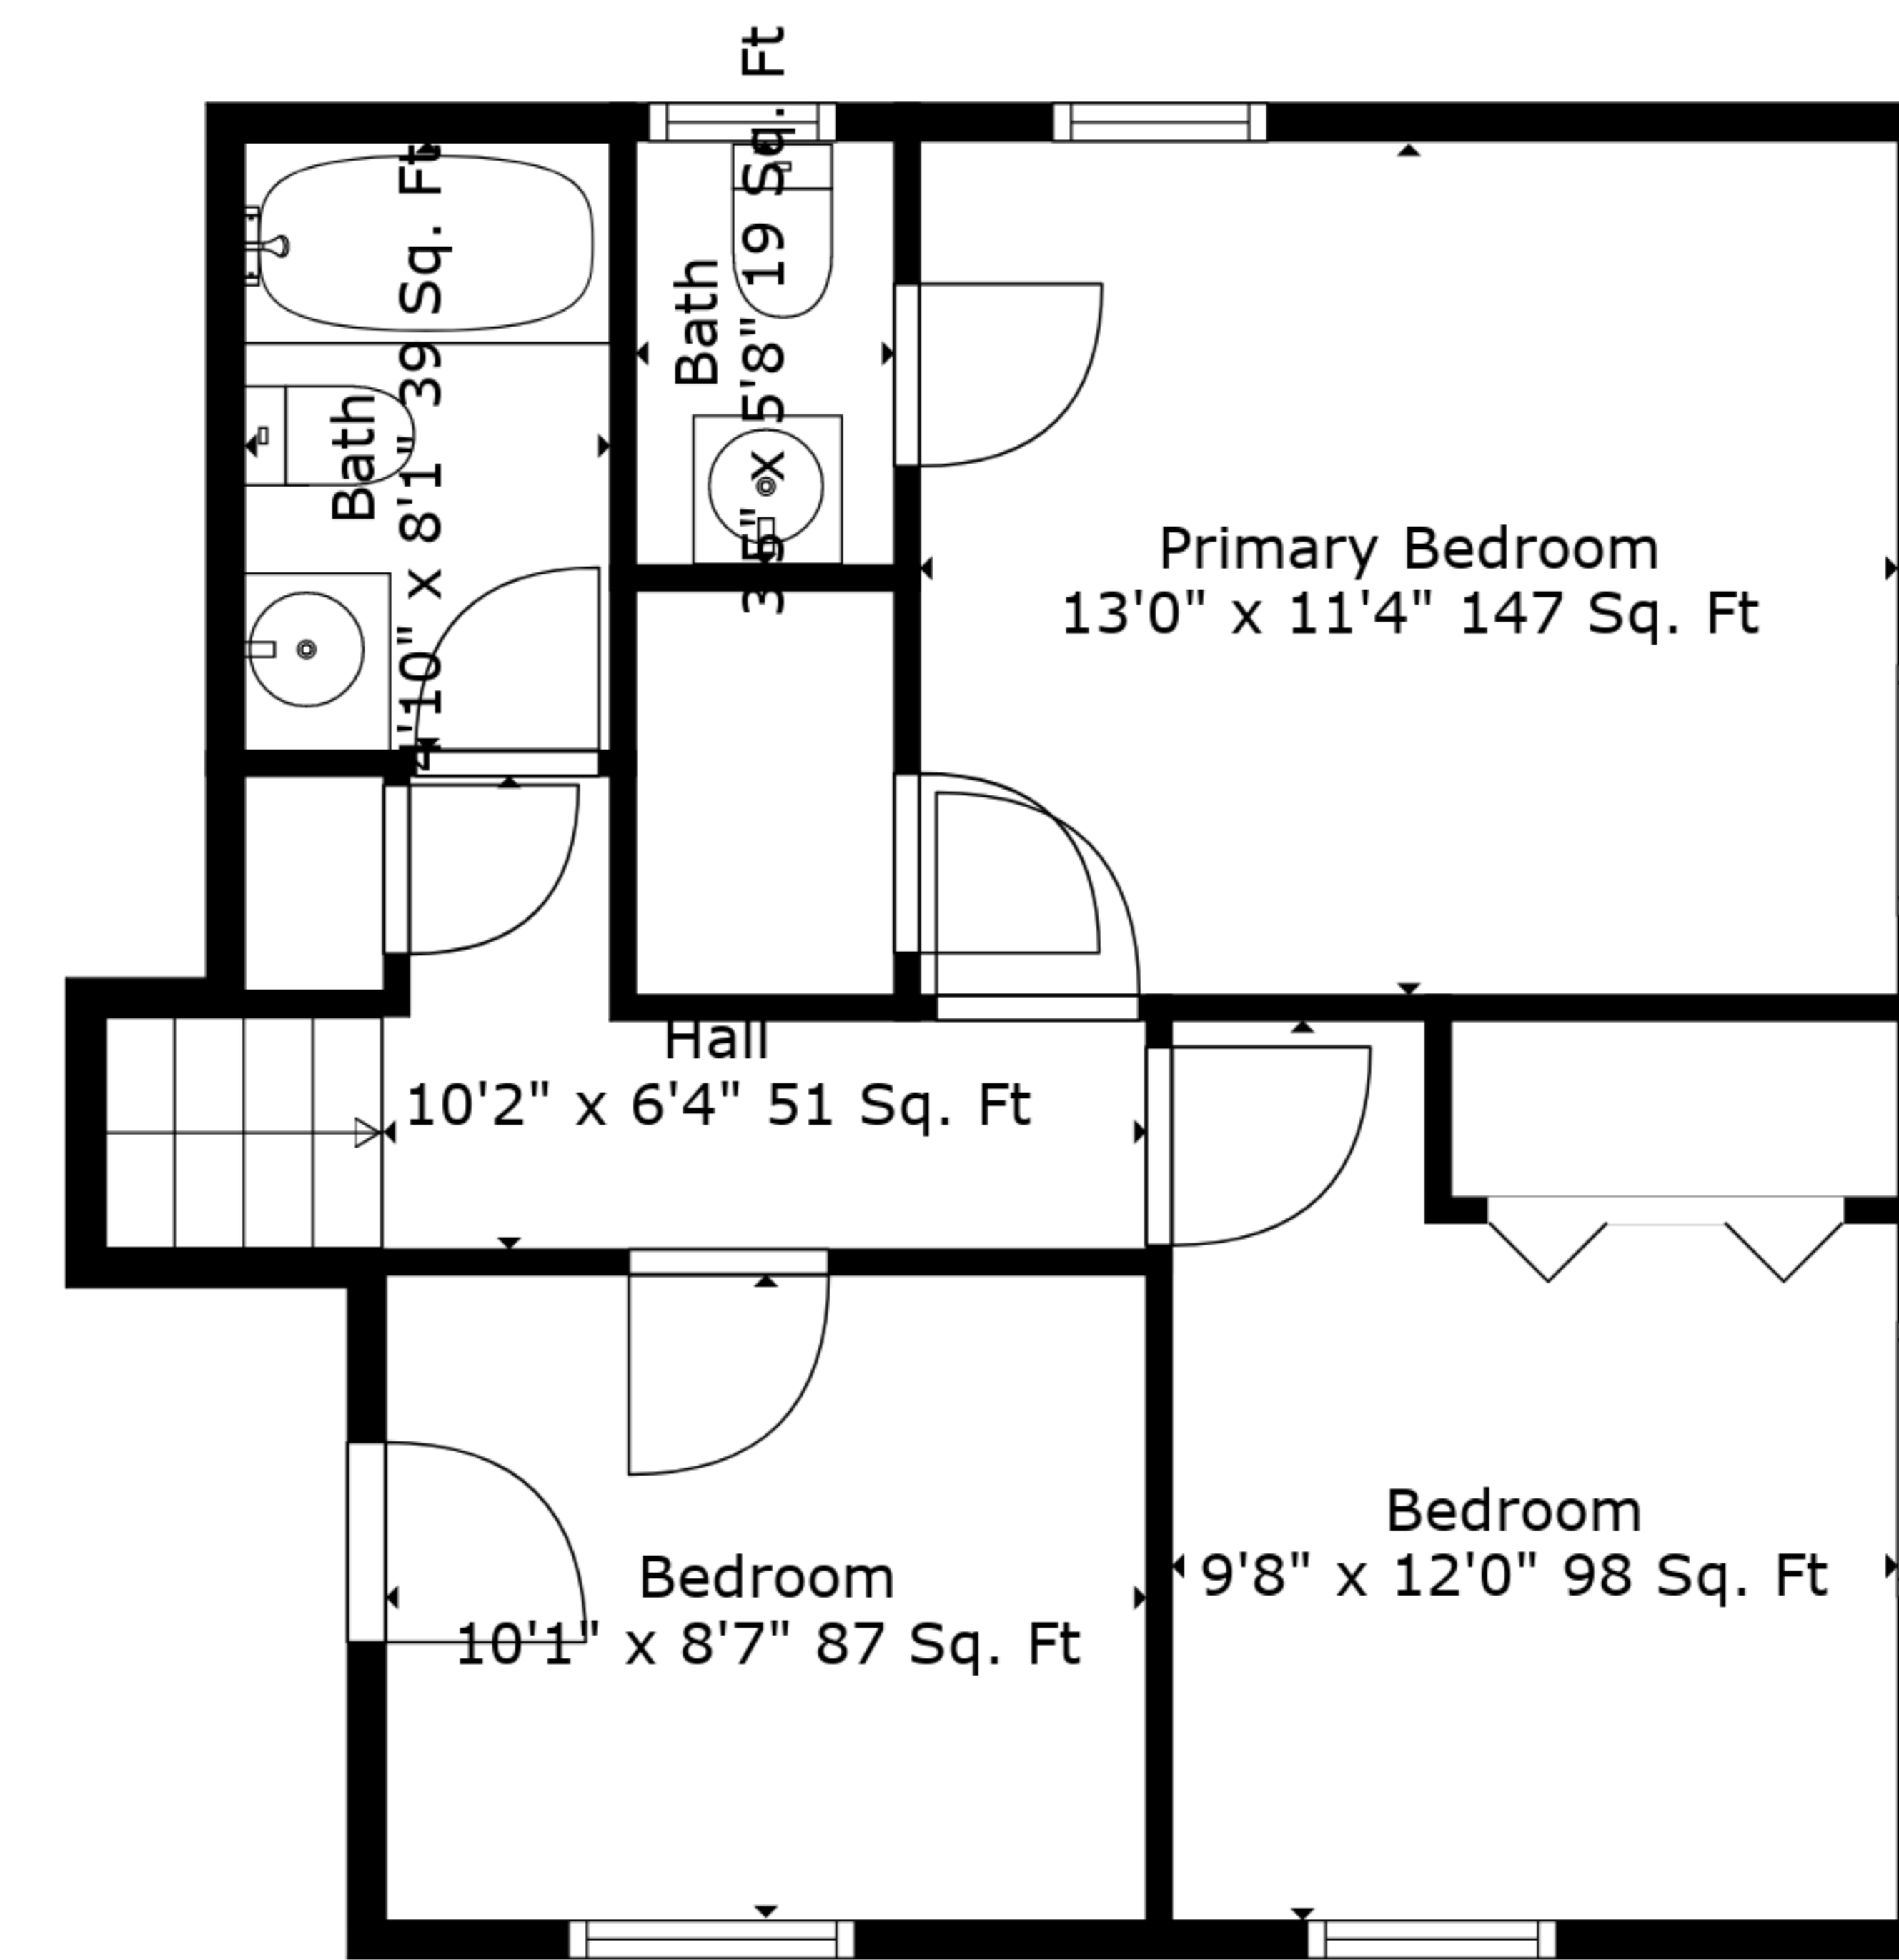

Garage
23'10" x 23'7" 569 Sq. Ft

TOTAL: 1316 sq. ft
BELOW GROUND: 324 sq. ft, FLOOR 2: 0 sq. ft, FLOOR 3: 483 sq. ft, FLOOR 4: 509 sq. ft
EXCLUDED AREAS: ELECTRICAL ROOM: 130 sq. ft, GARAGE: 569 sq. ft, FIREPLACE: 13 sq. ft

Measurements Are Deemed Highly Reliable But Not Guaranteed.

TOTAL: 1316 sq. ft

BELOW GROUND: 324 sq. ft, FLOOR 2: 0 sq. ft, FLOOR 3: 483 sq. ft, FLOOR 4: 509 sq. ft
 EXCLUDED AREAS: ELECTRICAL ROOM: 130 sq. ft, GARAGE: 569 sq. ft, FIREPLACE: 13 sq. ft

Measurements Are Deemed Highly Reliable But Not Guaranteed.

Floor 2

Floor 3

Floor 1

Floor 4

TOTAL: 1316 sq. ft

BELOW GROUND: 324 sq. ft, FLOOR 2: 0 sq. ft, FLOOR 3: 483 sq. ft, FLOOR 4: 509 sq. ft
 EXCLUDED AREAS: ELECTRICAL ROOM: 130 sq. ft, GARAGE: 569 sq. ft, FIREPLACE: 13 sq. ft