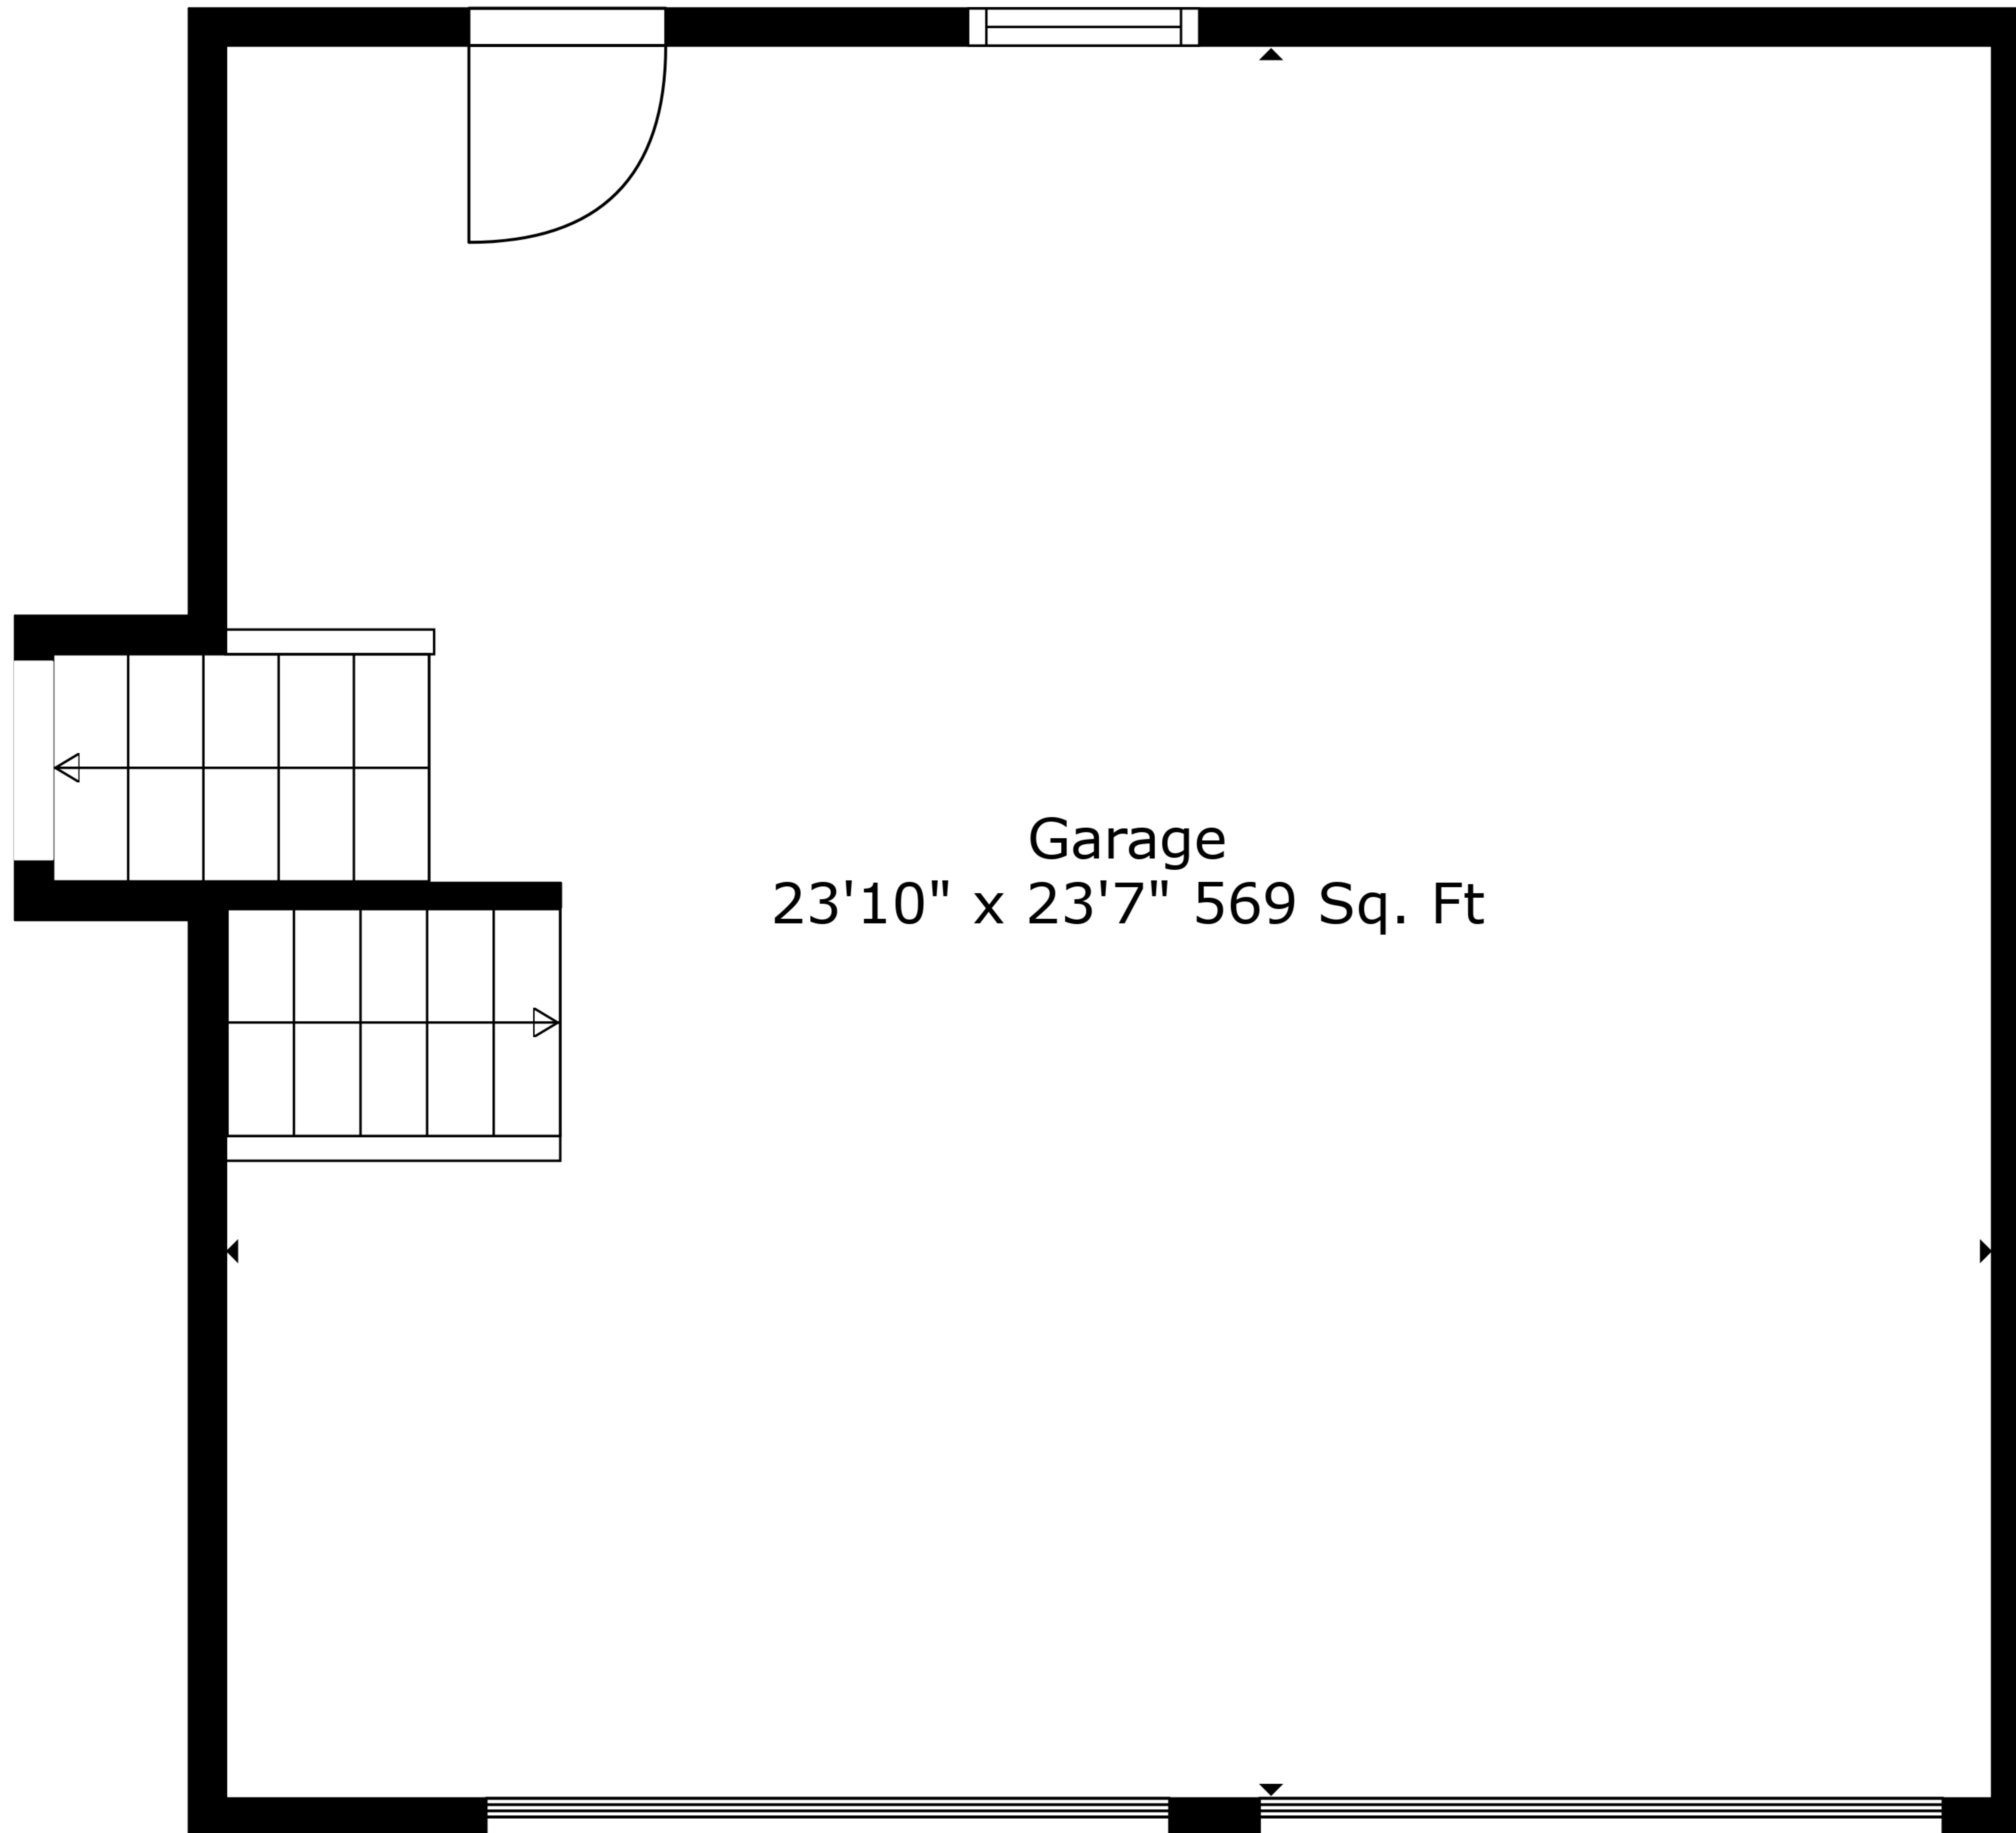

TOTAL: 1316 sq. ft
BELOW GROUND: 324 sq. ft, FLOOR 2: 0 sq. ft, FLOOR 3: 483 sq. ft, FLOOR 4: 509 sq. ft
EXCLUDED AREAS: ELECTRICAL ROOM: 130 sq. ft, GARAGE: 569 sq. ft, FIREPLACE: 13 sq. ft

Measurements Are Deemed Highly Reliable But Not Guaranteed.

Garage
23'10" x 23'7" 569 Sq. Ft

TOTAL: 1316 sq. ft
BELOW GROUND: 324 sq. ft, FLOOR 2: 0 sq. ft, FLOOR 3: 483 sq. ft, FLOOR 4: 509 sq. ft
EXCLUDED AREAS: ELECTRICAL ROOM: 130 sq. ft, GARAGE: 569 sq. ft, FIREPLACE: 13 sq. ft

Measurements Are Deemed Highly Reliable But Not Guaranteed.

TOTAL: 1316 sq. ft

BELOW GROUND: 324 sq. ft, FLOOR 2: 0 sq. ft, FLOOR 3: 483 sq. ft, FLOOR 4: 509 sq. ft
 EXCLUDED AREAS: ELECTRICAL ROOM: 130 sq. ft, GARAGE: 569 sq. ft, FIREPLACE: 13 sq. ft