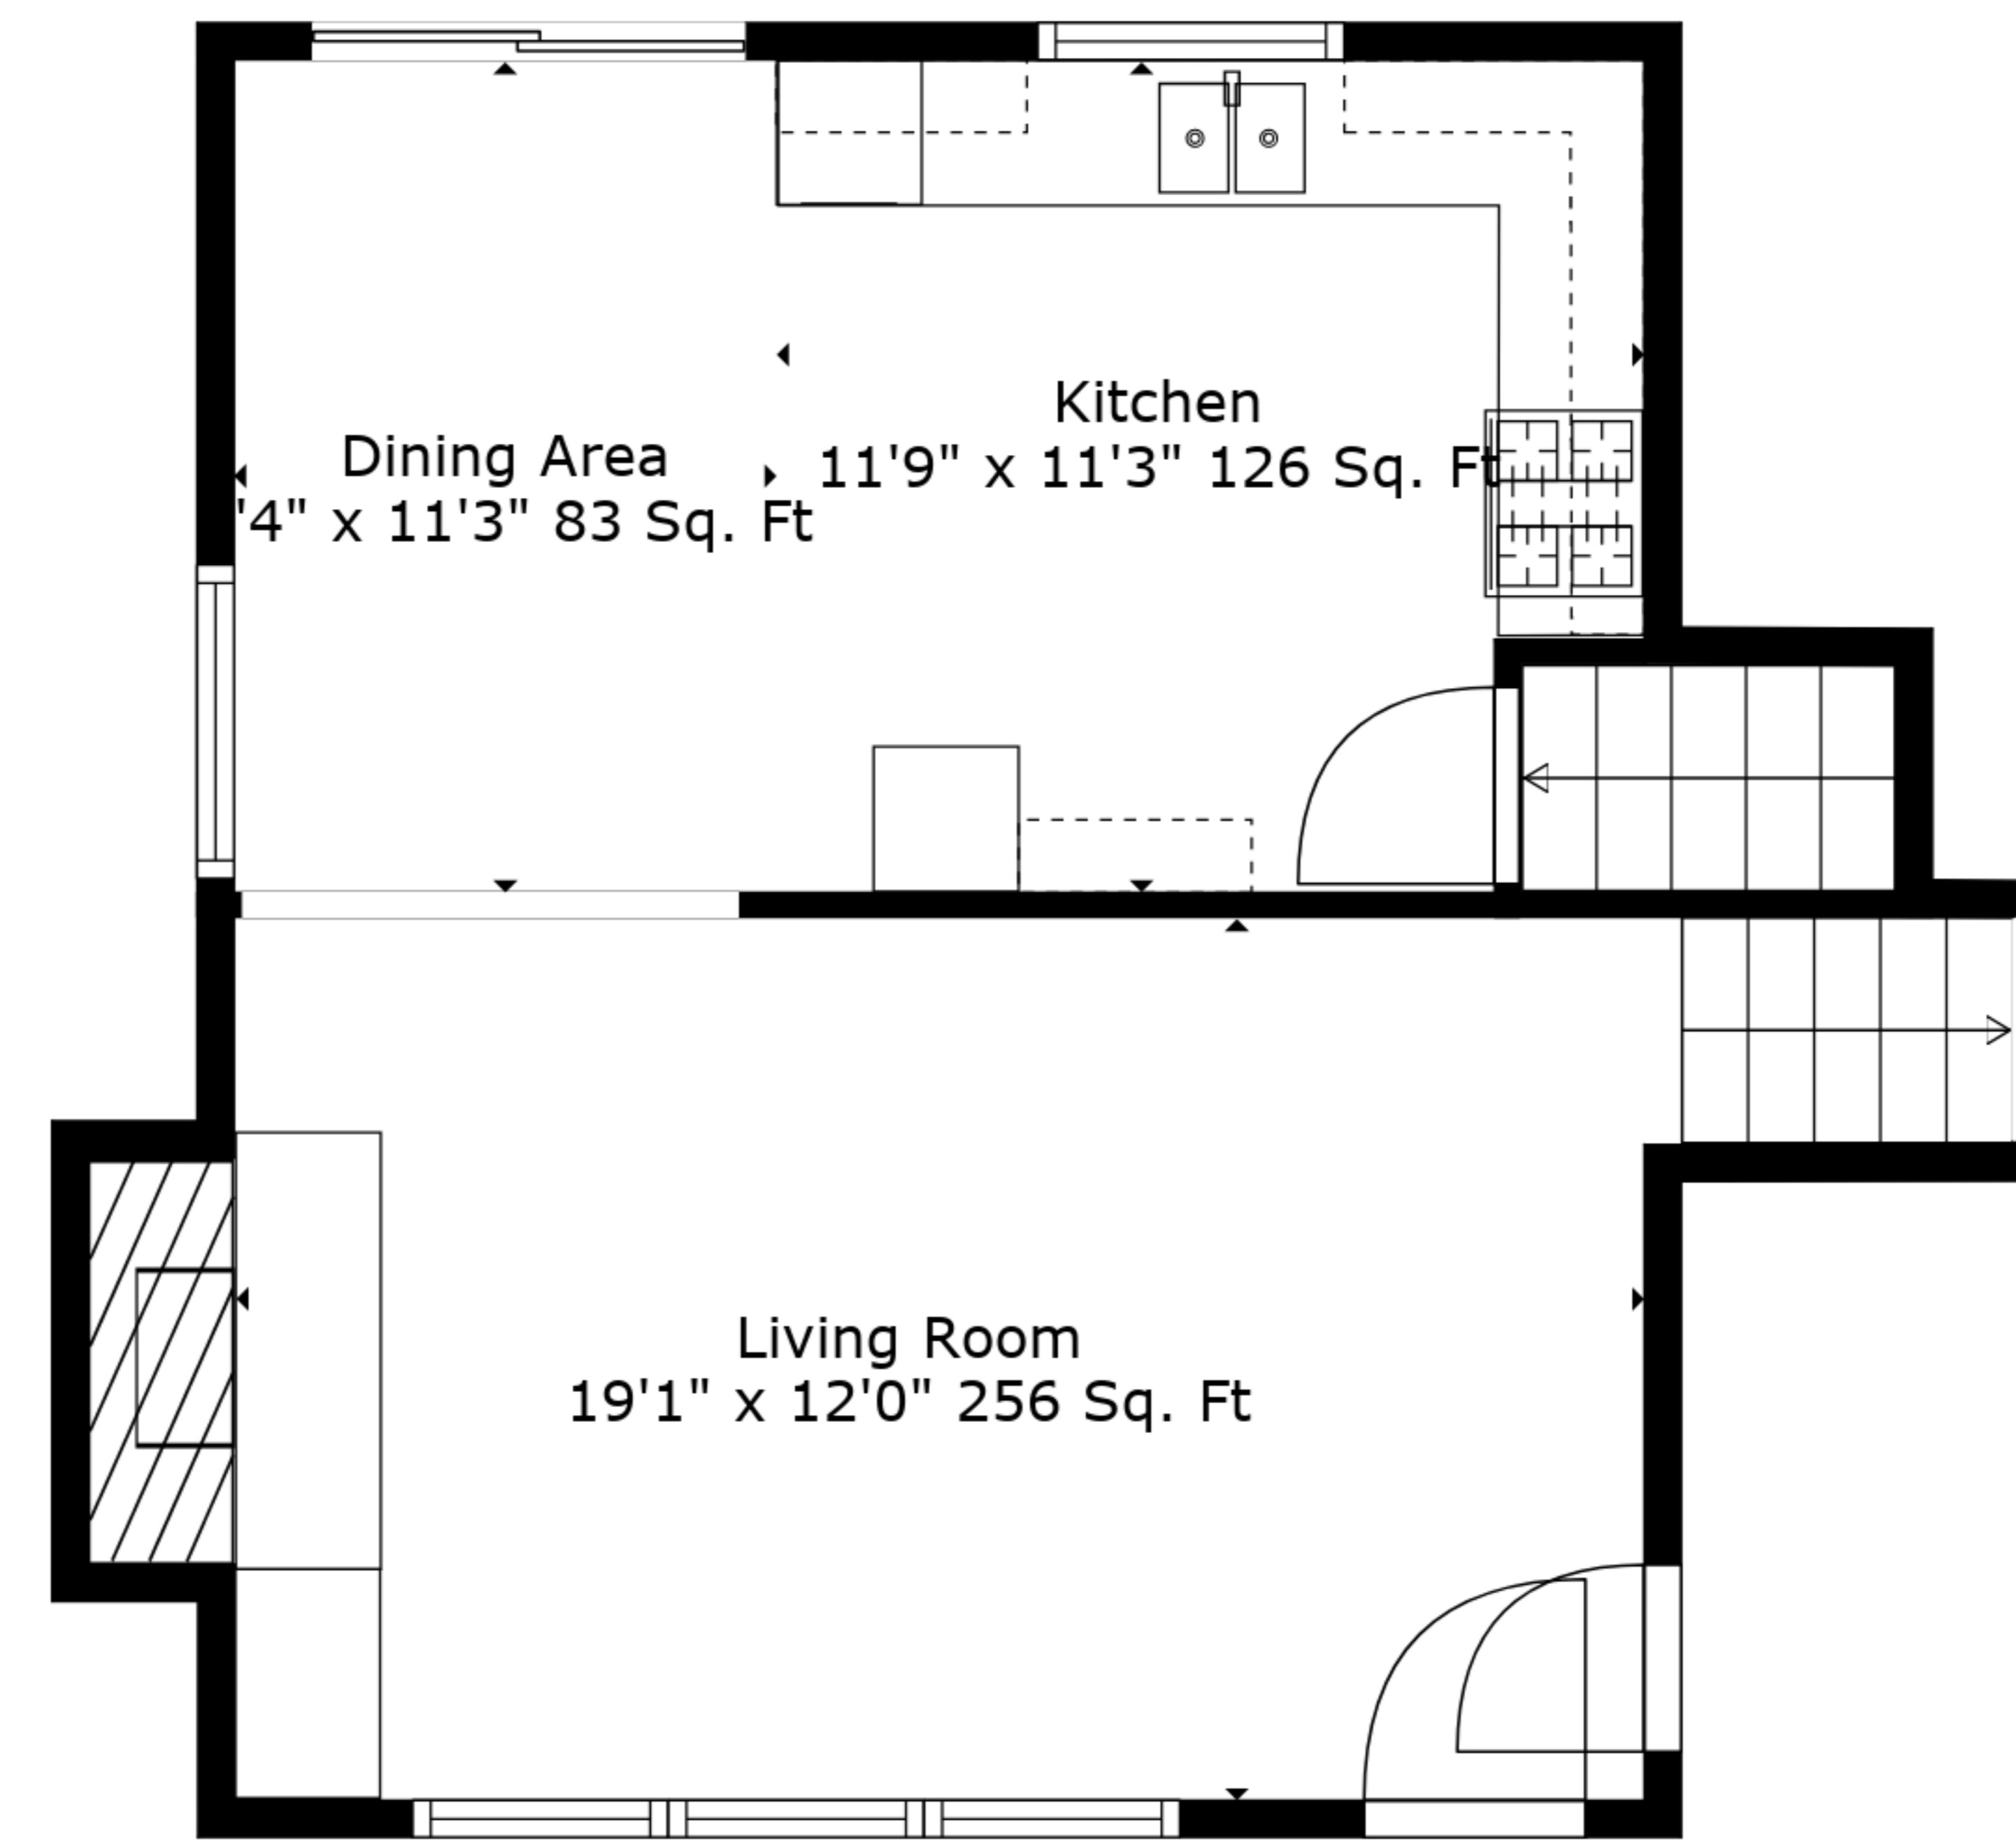

TOTAL: 1316 sq. ft
BELOW GROUND: 324 sq. ft, FLOOR 2: 0 sq. ft, FLOOR 3: 483 sq. ft, FLOOR 4: 509 sq. ft
EXCLUDED AREAS: ELECTRICAL ROOM: 130 sq. ft, GARAGE: 569 sq. ft, FIREPLACE: 13 sq. ft

Measurements Are Deemed Highly Reliable But Not Guaranteed.

Measurements Are Deemed Highly Reliable But Not Guaranteed.

TOTAL: 1316 sq. ft

BELOW GROUND: 324 sq. ft, FLOOR 2: 0 sq. ft, FLOOR 3: 483 sq. ft, FLOOR 4: 509 sq. ft
 EXCLUDED AREAS: ELECTRICAL ROOM: 130 sq. ft, GARAGE: 569 sq. ft, FIREPLACE: 13 sq. ft

Measurements Are Deemed Highly Reliable But Not Guaranteed.

Floor 2

Floor 3

Floor 1

Floor 4

TOTAL: 1316 sq. ft

BELOW GROUND: 324 sq. ft, FLOOR 2: 0 sq. ft, FLOOR 3: 483 sq. ft, FLOOR 4: 509 sq. ft
 EXCLUDED AREAS: ELECTRICAL ROOM: 130 sq. ft, GARAGE: 569 sq. ft, FIREPLACE: 13 sq. ft