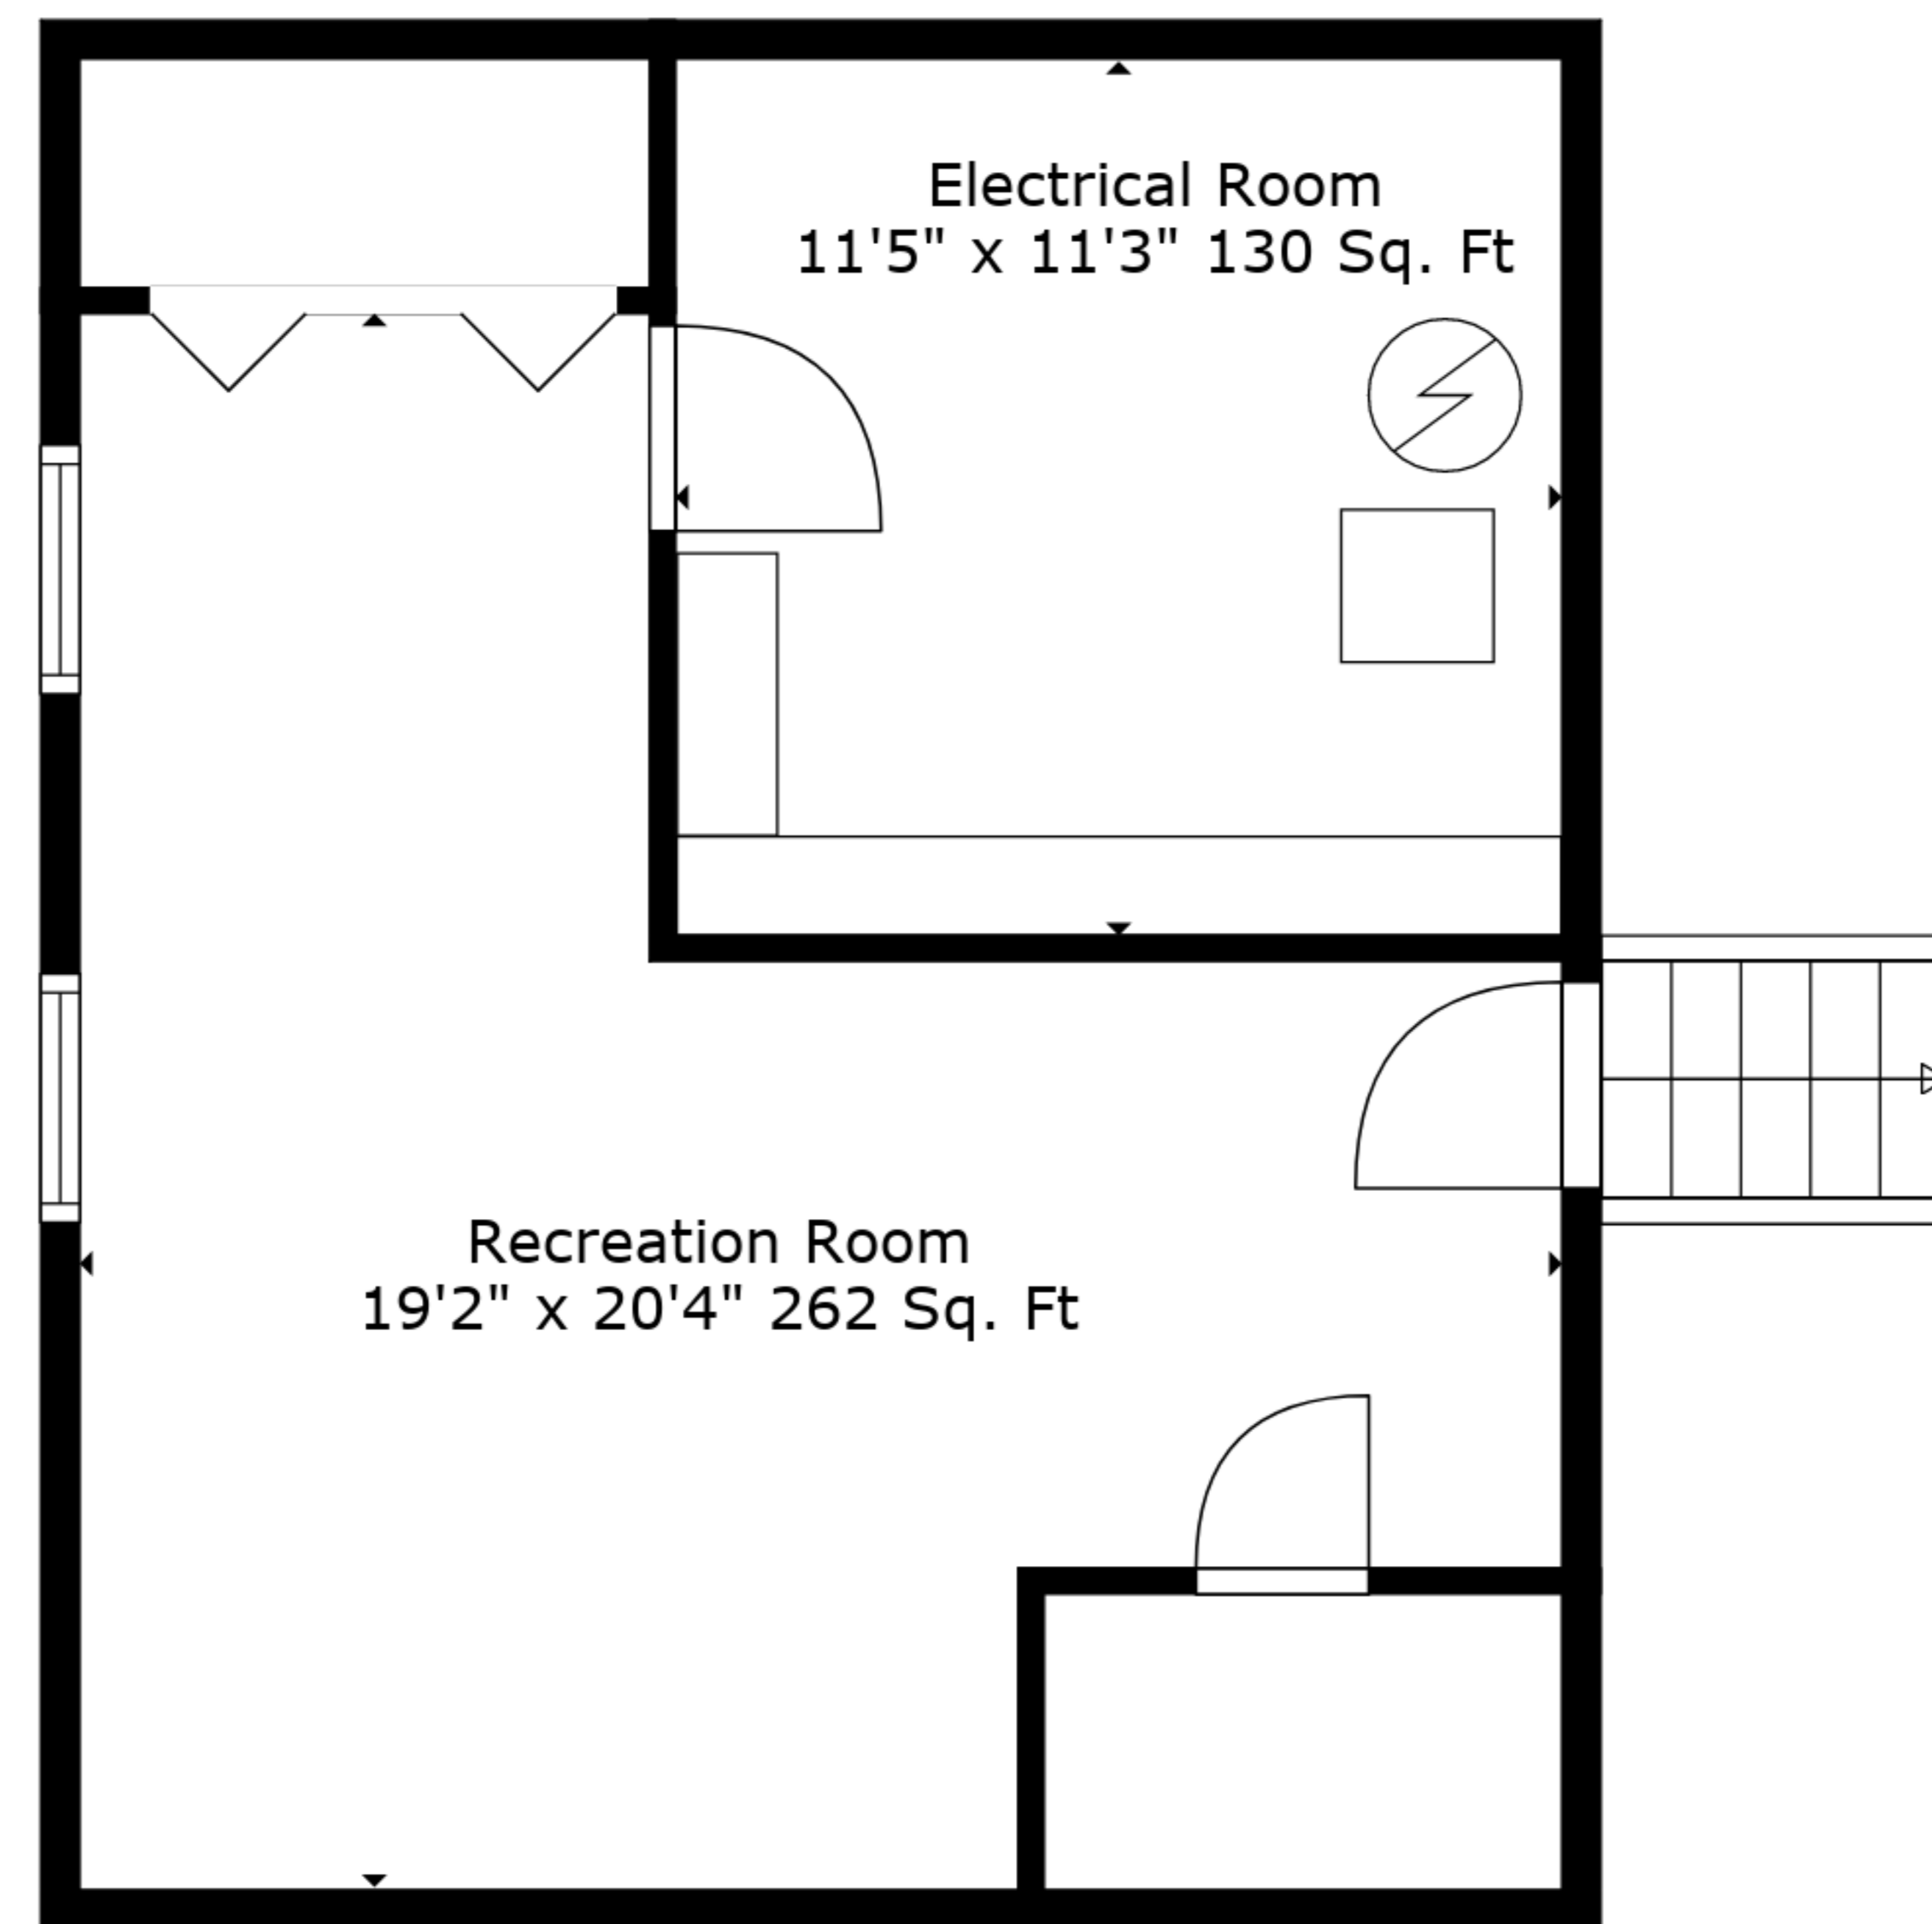

Garage
23'10" x 23'7" 569 Sq. Ft

TOTAL: 1316 sq. ft
BELOW GROUND: 324 sq. ft, FLOOR 2: 0 sq. ft, FLOOR 3: 483 sq. ft, FLOOR 4: 509 sq. ft
EXCLUDED AREAS: ELECTRICAL ROOM: 130 sq. ft, GARAGE: 569 sq. ft, FIREPLACE: 13 sq. ft

Measurements Are Deemed Highly Reliable But Not Guaranteed.

TOTAL: 1316 sq. ft

BELOW GROUND: 324 sq. ft, FLOOR 2: 0 sq. ft, FLOOR 3: 483 sq. ft, FLOOR 4: 509 sq. ft
 EXCLUDED AREAS: ELECTRICAL ROOM: 130 sq. ft, GARAGE: 569 sq. ft, FIREPLACE: 13 sq. ft

Measurements Are Deemed Highly Reliable But Not Guaranteed.

Floor 2

Floor 3

Floor 1

Floor 4

TOTAL: 1316 sq. ft

BELOW GROUND: 324 sq. ft, FLOOR 2: 0 sq. ft, FLOOR 3: 483 sq. ft, FLOOR 4: 509 sq. ft
 EXCLUDED AREAS: ELECTRICAL ROOM: 130 sq. ft, GARAGE: 569 sq. ft, FIREPLACE: 13 sq. ft