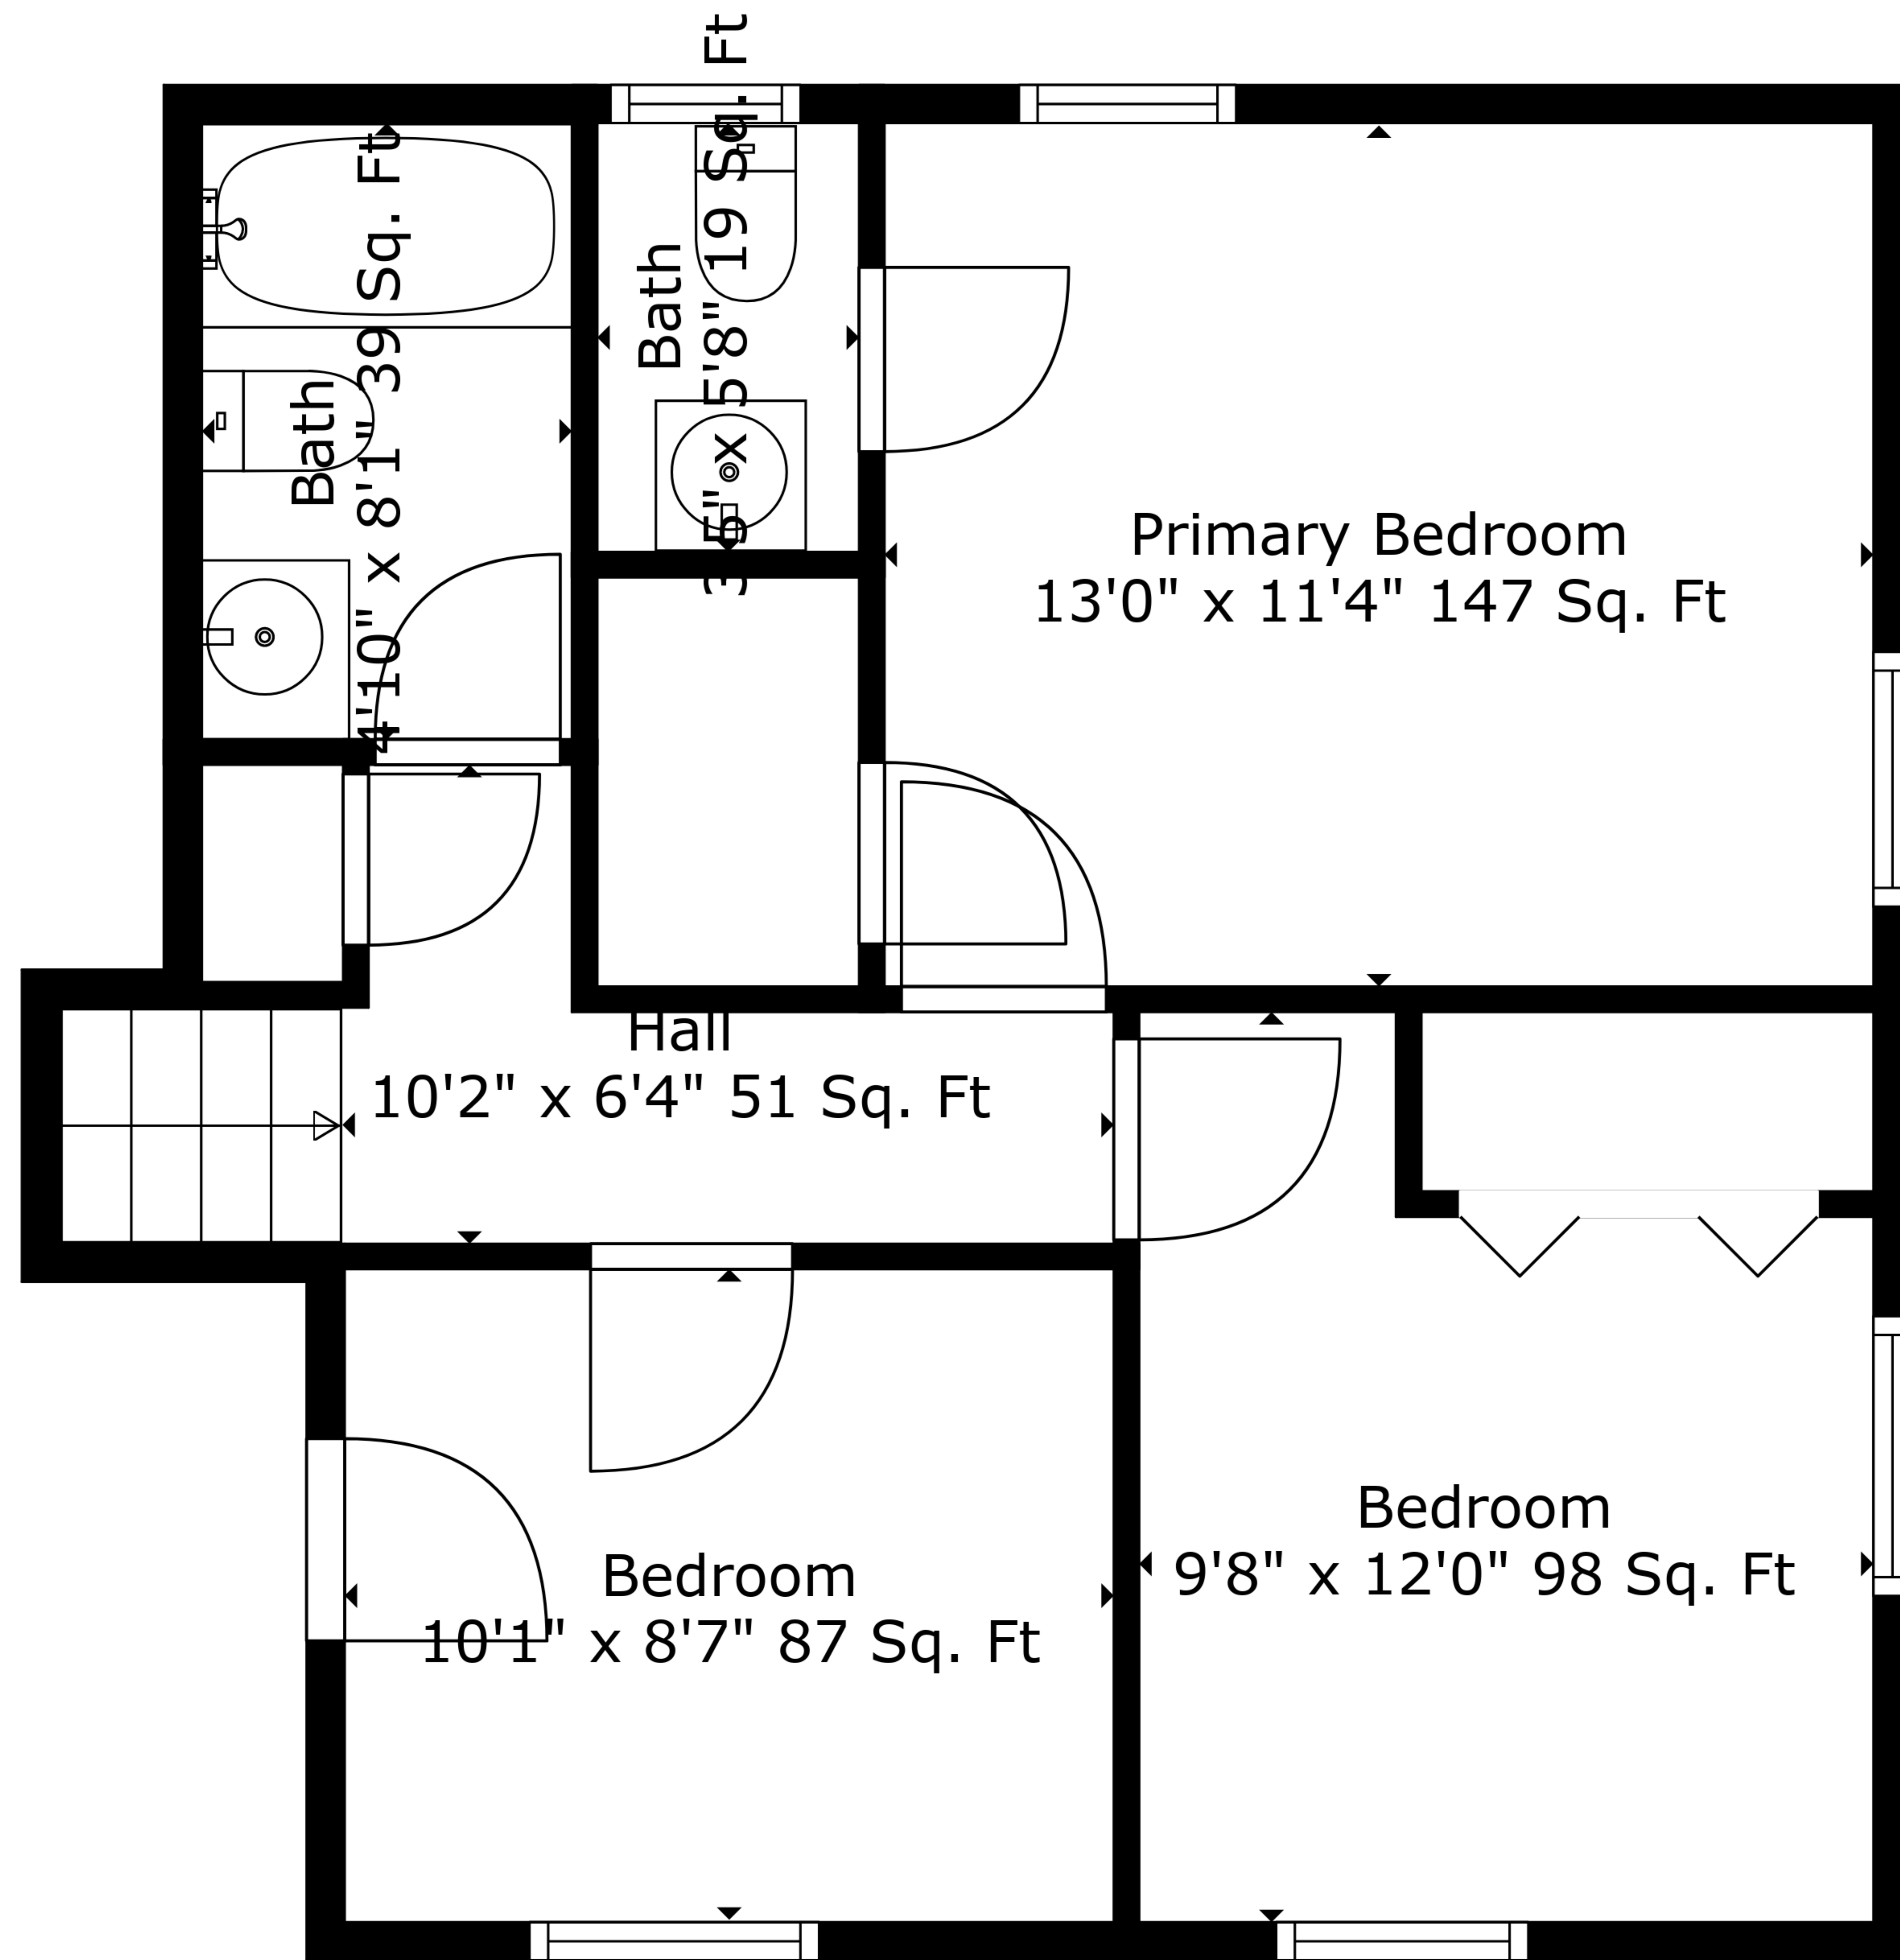

TOTAL: 1316 sq. ft
BELOW GROUND: 324 sq. ft, FLOOR 2: 0 sq. ft, FLOOR 3: 483 sq. ft, FLOOR 4: 509 sq. ft
EXCLUDED AREAS: ELECTRICAL ROOM: 130 sq. ft, GARAGE: 569 sq. ft, FIREPLACE: 13 sq. ft

Measurements Are Deemed Highly Reliable But Not Guaranteed.

Garage
23'10" x 23'7" 569 Sq. Ft

TOTAL: 1316 sq. ft
BELOW GROUND: 324 sq. ft, FLOOR 2: 0 sq. ft, FLOOR 3: 483 sq. ft, FLOOR 4: 509 sq. ft
EXCLUDED AREAS: ELECTRICAL ROOM: 130 sq. ft, GARAGE: 569 sq. ft, FIREPLACE: 13 sq. ft

Measurements Are Deemed Highly Reliable But Not Guaranteed.

TOTAL: 1316 sq. ft

BELOW GROUND: 324 sq. ft, FLOOR 2: 0 sq. ft, FLOOR 3: 483 sq. ft, FLOOR 4: 509 sq. ft
 EXCLUDED AREAS: ELECTRICAL ROOM: 130 sq. ft, GARAGE: 569 sq. ft, FIREPLACE: 13 sq. ft