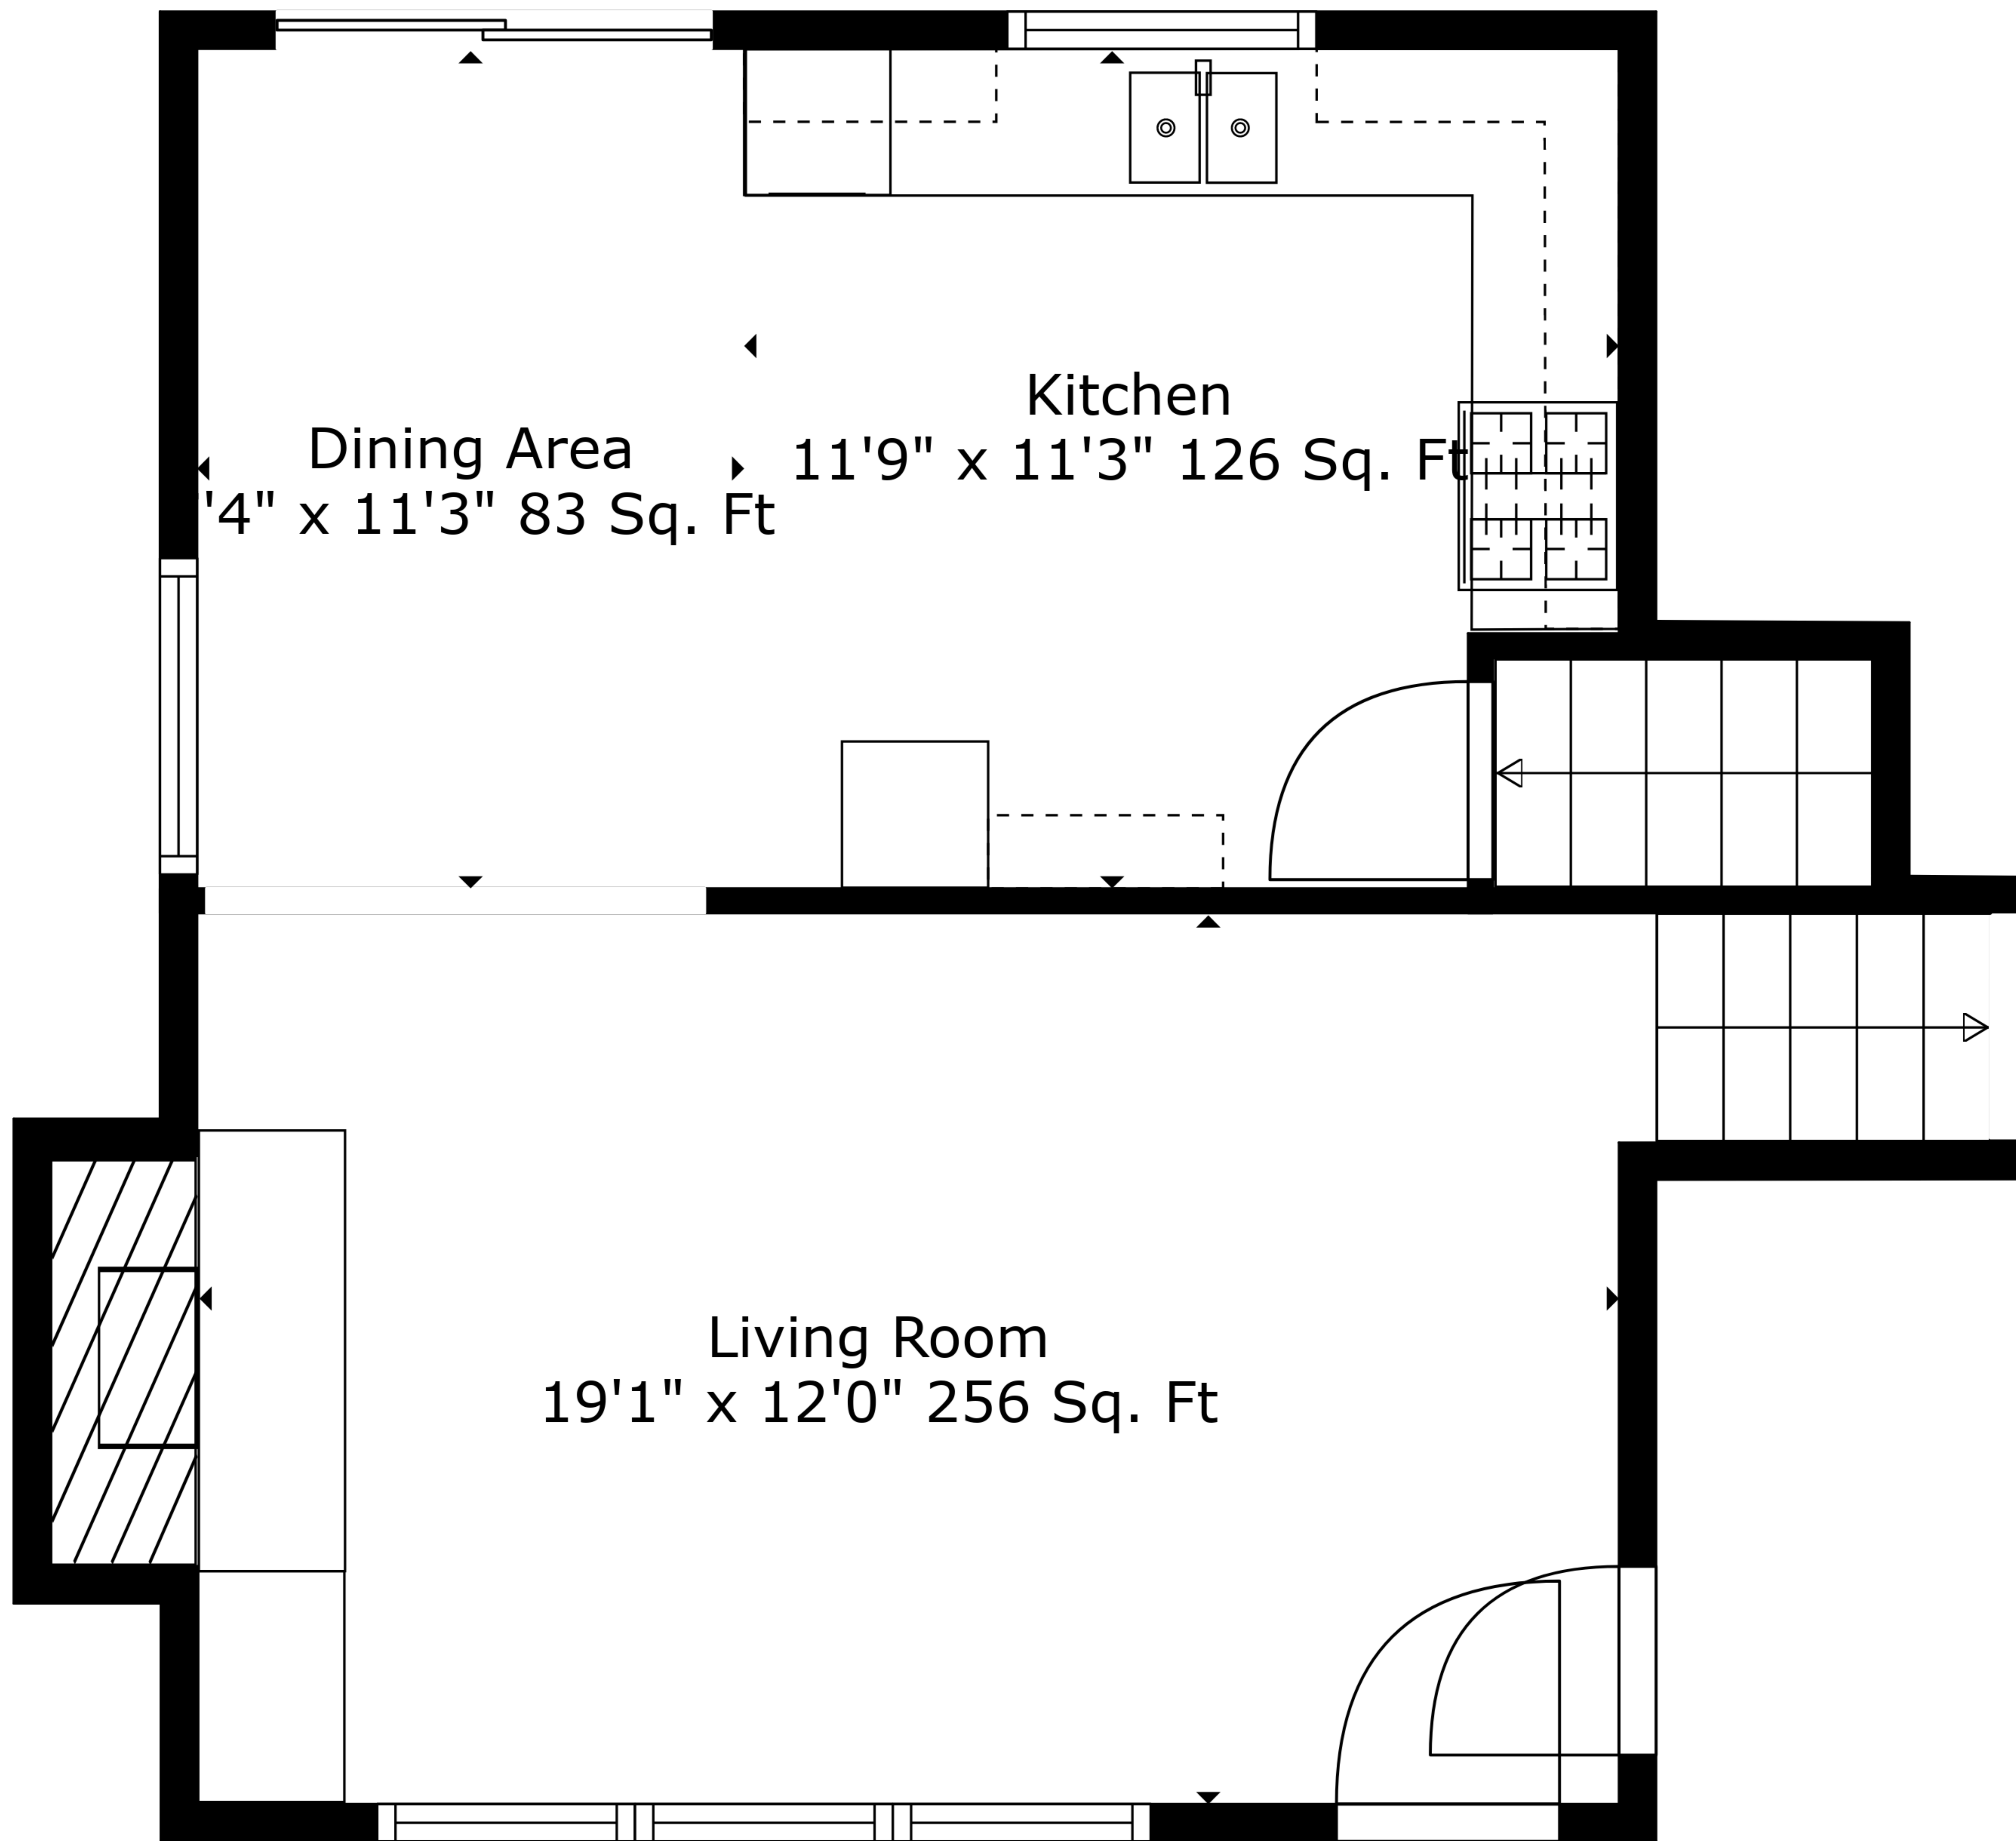

TOTAL: 1316 sq. ft
BELOW GROUND: 324 sq. ft, FLOOR 2: 0 sq. ft, FLOOR 3: 483 sq. ft, FLOOR 4: 509 sq. ft
EXCLUDED AREAS: ELECTRICAL ROOM: 130 sq. ft, GARAGE: 569 sq. ft, FIREPLACE: 13 sq. ft

Measurements Are Deemed Highly Reliable But Not Guaranteed.

Garage
23'10" x 23'7" 569 Sq. Ft

TOTAL: 1316 sq. ft
BELOW GROUND: 324 sq. ft, FLOOR 2: 0 sq. ft, FLOOR 3: 483 sq. ft, FLOOR 4: 509 sq. ft
EXCLUDED AREAS: ELECTRICAL ROOM: 130 sq. ft, GARAGE: 569 sq. ft, FIREPLACE: 13 sq. ft

Measurements Are Deemed Highly Reliable But Not Guaranteed.

TOTAL: 1316 sq. ft

BELOW GROUND: 324 sq. ft, FLOOR 2: 0 sq. ft, FLOOR 3: 483 sq. ft, FLOOR 4: 509 sq. ft
 EXCLUDED AREAS: ELECTRICAL ROOM: 130 sq. ft, GARAGE: 569 sq. ft, FIREPLACE: 13 sq. ft