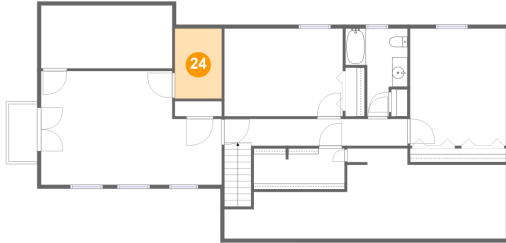

18 Gull Point Road , Monmouth Beach New Jersey United States

24 Floor 2 - Room

Dimensions: 6'1" x 9'1"
Area: 55 sq. ft
Counted as living area: Yes

Heated: Yes
Finished: Yes
Enclosed: Yes
Contiguous: Yes
Permitted: Yes
Wet space: No
Addition: No
Conversion: No