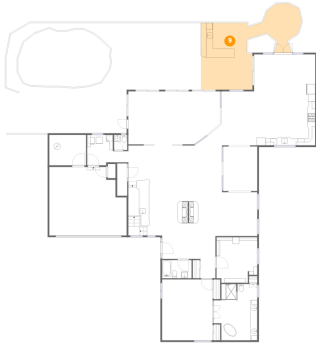

18 Gull Point Road , Monmouth Beach New Jersey United States

9 Floor 1 - Deck

Dimensions: 29'7" x 20'0"
Area: 427 sq. ft
Counted as living area: No

Heated: No
Finished: Yes
Enclosed: No
Contiguous: Yes
Permitted: Yes
Wet space: No
Addition: No
Conversion: No