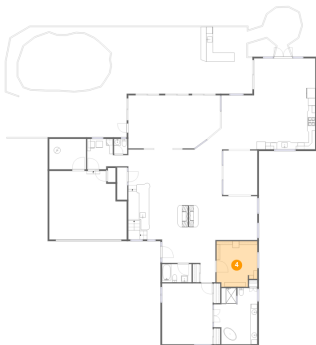

4 Floor 1 - W.I.C.

Dimensions: 12'2" x 13'8"
Area: 158 sq. ft
Counted as living area: Yes

Heated: Yes
Finished: Yes
Enclosed: Yes
Contiguous: Yes
Permitted: Yes
Wet space: No
Addition: No
Conversion: No