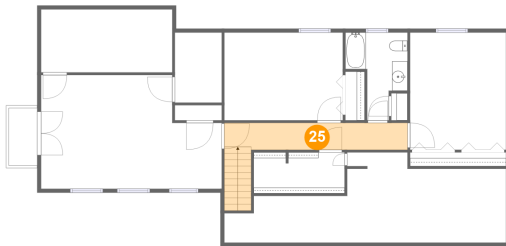

25 Floor 2 - Hall

Dimensions: 23'8" x 3'5"
Area: 109 sq. ft
Counted as living area: Yes

Heated: Yes
Finished: Yes
Enclosed: Yes
Contiguous: Yes
Permitted: Yes
Wet space: No
Addition: No
Conversion: No