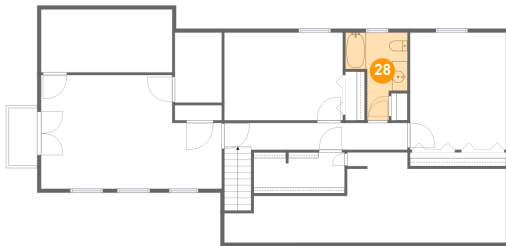

28 Floor 2 - Bath

Dimensions: 8'0" x 11'4"
Area: 63 sq. ft
Counted as living area: Yes

Heated: Yes
Finished: Yes
Enclosed: Yes
Contiguous: Yes
Permitted: Yes
Wet space: Yes
Addition: No
Conversion: No