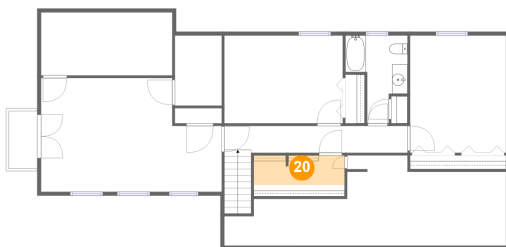

20 Floor 2 - W.I.C.

Dimensions: 11'9" x 3'10"
Area: 44 sq. ft
Counted as living area: Yes

Heated: Yes
Finished: Yes
Enclosed: Yes
Contiguous: Yes
Permitted: Yes
Wet space: No
Addition: No
Conversion: No