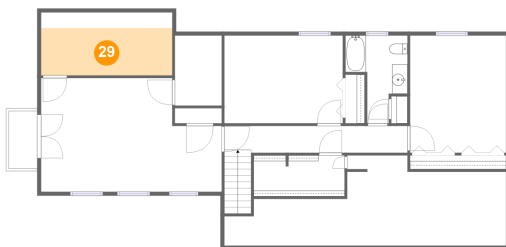

29 Floor 2 - Room

Dimensions: 16'11" x 6'1"
Area: 104 sq. ft
Counted as living area: Yes

Heated: Yes
Finished: Yes
Enclosed: Yes
Contiguous: Yes
Permitted: Yes
Wet space: No
Addition: No
Conversion: No