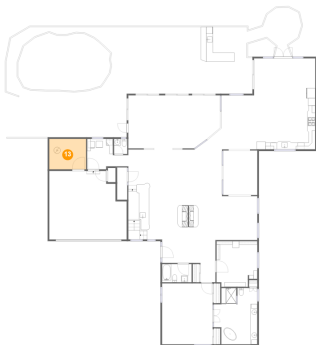

13 Floor 1 - Electrical Room

Dimensions: 11'0" x 9'1"
Area: 100 sq. ft
Counted as living area: No

Heated: No
Finished: No
Enclosed: Yes
Contiguous: Yes
Permitted: Yes
Wet space: No
Addition: No
Conversion: No