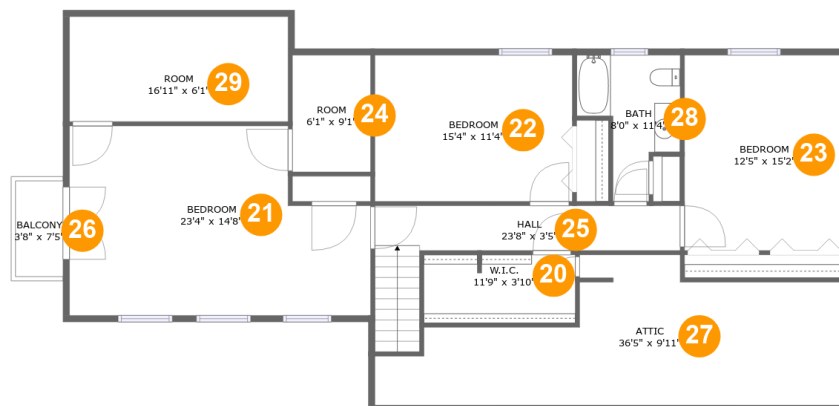

 **7,236** Total sqft

18 Gull Point Road , Monmouth Beach New Jersey United States

Room dimensions

Floor 1

Total sqft: 5602 Living area: 3341

#		Dimensions	sqft	Counted as living area
1	Hall	4'6" x 5'10"	26 sq. ft	Yes
2	Foyer	16'0" x 6'10"	110 sq. ft	Yes
3	Kitchen	28'2" x 16'2"	454 sq. ft	Yes
4	W.I.C.	12'2" x 13'8"	158 sq. ft	Yes
5	Deck	8'5" x 5'6"	37 sq. ft	No
6	Primary Bedroom	15'2" x 18'3"	277 sq. ft	Yes
7	WC	4'0" x 4'6"	18 sq. ft	Yes
8	Laundry	7'8" x 9'1"	68 sq. ft	Yes
9	Deck	29'7" x 20'0"	427 sq. ft	No
10	Primary Bath	13'0" x 16'11"	196 sq. ft	Yes
11	Bath	8'10" x 5'6"	48 sq. ft	Yes

18 Gull Point Road , Monmouth Beach New Jersey United States

#		Dimensions	sqft	Counted as living area
12	Family Room	27'6" x 15'11"	413 sq. ft	Yes
13	Electrical Room	11'0" x 9'1"	100 sq. ft	No
14	Breakfast Nook	18'4" x 11'1"	203 sq. ft	Yes
15	Living Room	38'7" x 27'1"	952 sq. ft	Yes
16	Garage	23'2" x 20'6"	434 sq. ft	No
17	Swimming Pool	27'8" x 16'5"	407 sq. ft	No
18	Dining Area	10'3" x 13'4"	136 sq. ft	Yes
19	Deck	58'4" x 31'8"	1618 sq. ft	No

18 Gull Point Road , Monmouth Beach New Jersey United States

Room dimensions

Floor 2

Total sqft: 1634 Living area: 1201

#		Dimensions	sqft	Counted as living area
20	W.I.C.	11'9" x 3'10"	44 sq. ft	Yes
21	Bedroom	23'4" x 14'8"	294 sq. ft	Yes
22	Bedroom	15'4" x 11'4"	174 sq. ft	Yes
23	Bedroom	12'5" x 15'2"	188 sq. ft	Yes
24	Room	6'1" x 9'1"	55 sq. ft	Yes
25	Hall	23'8" x 3'5"	109 sq. ft	Yes
26	Balcony	3'8" x 7'5"	27 sq. ft	No
27	Attic	36'5" x 9'11"	235 sq. ft	No
28	Bath	8'0" x 11'4"	63 sq. ft	Yes
29	Room	16'11" x 6'1"	104 sq. ft	Yes

18 Gull Point Road , Monmouth Beach New Jersey United States

1 Floor 1 - Hall

Dimensions: 4'6" x 5'10"
Area: 26 sq. ft
Counted as living area: Yes

Heated: Yes
Finished: Yes
Enclosed: Yes
Contiguous: Yes
Permitted: Yes
Wet space: No
Addition: No
Conversion: No