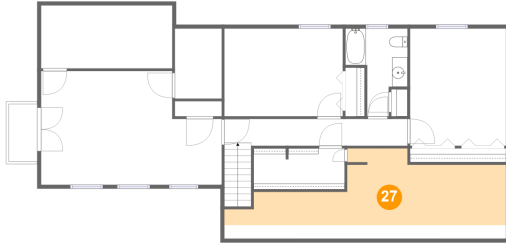

18 Gull Point Road , Monmouth Beach New Jersey United States

27 Floor 2 - Attic

Dimensions: 36'5" x 9'11"
Area: 235 sq. ft
Counted as living area: No

Heated: No
Finished: No
Enclosed: Yes
Contiguous: Yes
Permitted: Yes
Wet space: No
Addition: No
Conversion: No