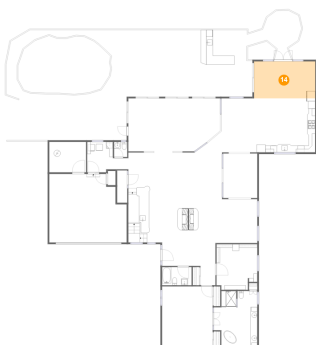

14 Floor 1 - Breakfast Nook

Dimensions: 18'4" x 11'1"
Area: 203 sq. ft
Counted as living area: Yes

Heated: Yes
Finished: Yes
Enclosed: Yes
Contiguous: Yes
Permitted: Yes
Wet space: No
Addition: No
Conversion: No