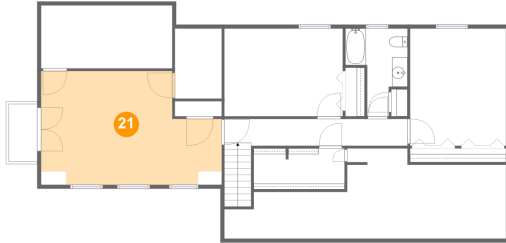

18 Gull Point Road , Monmouth Beach New Jersey United States

21 Floor 2 - Bedroom

Dimensions: 23'4" x 14'8"
Area: 294 sq. ft
Counted as living area: Yes

Heated: Yes
Finished: Yes
Enclosed: Yes
Contiguous: Yes
Permitted: Yes
Wet space: No
Addition: No
Conversion: No