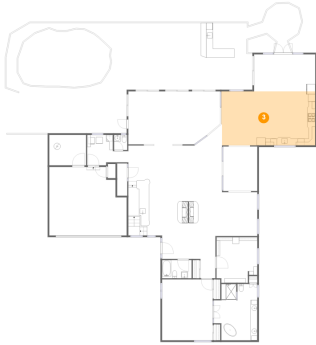

18 Gull Point Road , Monmouth Beach New Jersey United States

1 Floor 1 - Hall

Dimensions: 4'6" x 5'10"
Area: 26 sq. ft
Counted as living area: Yes

Heated: Yes
Finished: Yes
Enclosed: Yes
Contiguous: Yes
Permitted: Yes
Wet space: No
Addition: No
Conversion: No

2 Floor 1 - Foyer

Dimensions: 16'0" x 6'10"
Area: 110 sq. ft
Counted as living area: Yes

Heated: Yes
Finished: Yes
Enclosed: Yes
Contiguous: Yes
Permitted: Yes
Wet space: No
Addition: No
Conversion: No

18 Gull Point Road , Monmouth Beach New Jersey United States

3 Floor 1 - Kitchen

Dimensions: 28'2" x 16'2"
Area: 454 sq. ft
Counted as living area: Yes

Heated: Yes
Finished: Yes
Enclosed: Yes
Contiguous: Yes
Permitted: Yes
Wet space: No
Addition: No
Conversion: No