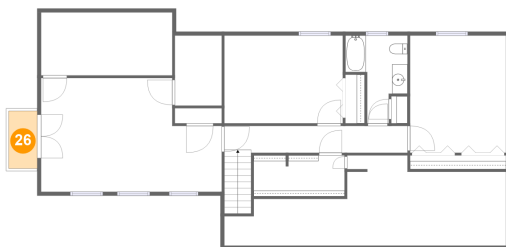

26 Floor 2 - Balcony

Dimensions: 3'8" x 7'5"
Area: 27 sq. ft
Counted as living area: No

Heated: No
Finished: Yes
Enclosed: No
Contiguous: Yes
Permitted: Yes
Wet space: No
Addition: No
Conversion: No