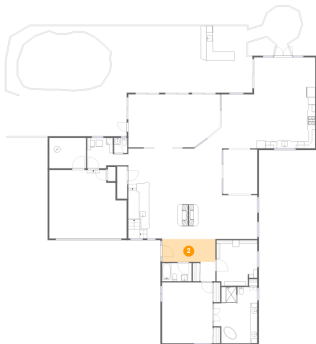

18 Gull Point Road , Monmouth Beach New Jersey United States

Room dimensions

Floor 2

Total sqft: 1634 Living area: 1201

#		Dimensions	sqft	Counted as living area
20	W.I.C.	11'9" x 3'10"	44 sq. ft	Yes
21	Bedroom	23'4" x 14'8"	294 sq. ft	Yes
22	Bedroom	15'4" x 11'4"	174 sq. ft	Yes
23	Bedroom	12'5" x 15'2"	188 sq. ft	Yes
24	Room	6'1" x 9'1"	55 sq. ft	Yes
25	Hall	23'8" x 3'5"	109 sq. ft	Yes
26	Balcony	3'8" x 7'5"	27 sq. ft	No
27	Attic	36'5" x 9'11"	235 sq. ft	No
28	Bath	8'0" x 11'4"	63 sq. ft	Yes
29	Room	16'11" x 6'1"	104 sq. ft	Yes

18 Gull Point Road , Monmouth Beach New Jersey United States

1 Floor 1 - Hall

Dimensions: 4'6" x 5'10"
Area: 26 sq. ft
Counted as living area: Yes

Heated: Yes
Finished: Yes
Enclosed: Yes
Contiguous: Yes
Permitted: Yes
Wet space: No
Addition: No
Conversion: No

2 Floor 1 - Foyer

Dimensions: 16'0" x 6'10"
Area: 110 sq. ft
Counted as living area: Yes

Heated: Yes
Finished: Yes
Enclosed: Yes
Contiguous: Yes
Permitted: Yes
Wet space: No
Addition: No
Conversion: No

18 Gull Point Road , Monmouth Beach New Jersey United States