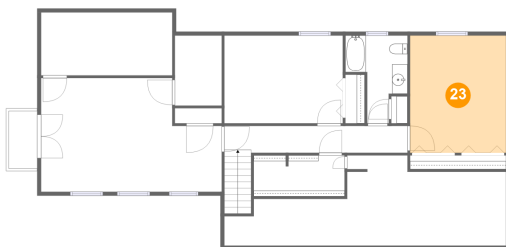

23 Floor 2 - Bedroom

Dimensions: 12'5" x 15'2"
Area: 188 sq. ft
Counted as living area: Yes

Heated: Yes
Finished: Yes
Enclosed: Yes
Contiguous: Yes
Permitted: Yes
Wet space: No
Addition: No
Conversion: No