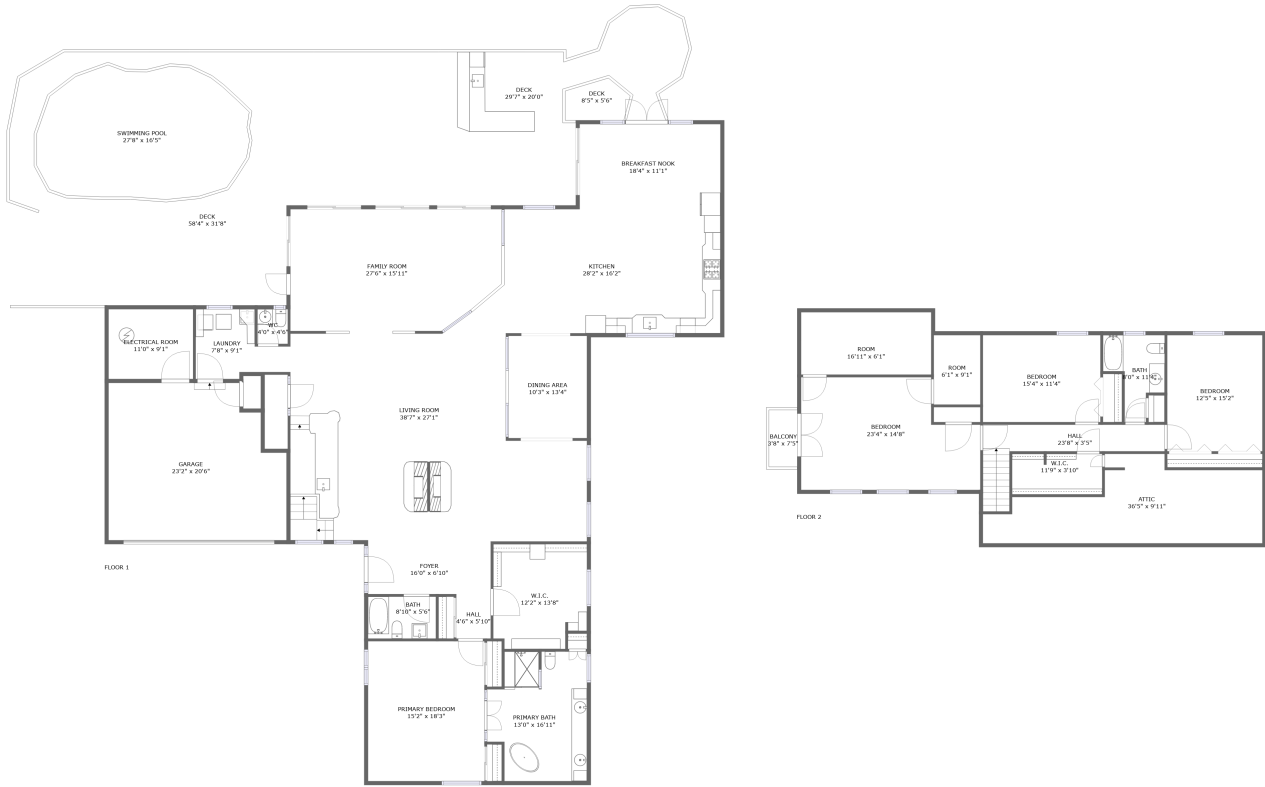

18 Gull Point Road , Monmouth Beach New Jersey United States

Property summary

 **1** Garages

 **4** Bedrooms

 **3** Bathrooms

 **1** Half baths

 **2** Floors

 **4,542** Gross living area sqft

 **7,236** Total sqft

18 Gull Point Road , Monmouth Beach New Jersey United States

Room dimensions

Floor 1

Total sqft: 5602 Living area: 3341

#		Dimensions	sqft	Counted as living area
1	Hall	4'6" x 5'10"	26 sq. ft	Yes
2	Foyer	16'0" x 6'10"	110 sq. ft	Yes
3	Kitchen	28'2" x 16'2"	454 sq. ft	Yes
4	W.I.C.	12'2" x 13'8"	158 sq. ft	Yes
5	Deck	8'5" x 5'6"	37 sq. ft	No
6	Primary Bedroom	15'2" x 18'3"	277 sq. ft	Yes
7	WC	4'0" x 4'6"	18 sq. ft	Yes
8	Laundry	7'8" x 9'1"	68 sq. ft	Yes
9	Deck	29'7" x 20'0"	427 sq. ft	No
10	Primary Bath	13'0" x 16'11"	196 sq. ft	Yes
11	Bath	8'10" x 5'6"	48 sq. ft	Yes

18 Gull Point Road , Monmouth Beach New Jersey United States

#		Dimensions	sqft	Counted as living area
12	Family Room	27'6" x 15'11"	413 sq. ft	Yes
13	Electrical Room	11'0" x 9'1"	100 sq. ft	No
14	Breakfast Nook	18'4" x 11'1"	203 sq. ft	Yes
15	Living Room	38'7" x 27'1"	952 sq. ft	Yes
16	Garage	23'2" x 20'6"	434 sq. ft	No
17	Swimming Pool	27'8" x 16'5"	407 sq. ft	No
18	Dining Area	10'3" x 13'4"	136 sq. ft	Yes
19	Deck	58'4" x 31'8"	1618 sq. ft	No

18 Gull Point Road , Monmouth Beach New Jersey United States

1 Floor 1 - Hall

Dimensions: 4'6" x 5'10"
Area: 26 sq. ft
Counted as living area: Yes

Heated: Yes
Finished: Yes
Enclosed: Yes
Contiguous: Yes
Permitted: Yes
Wet space: No
Addition: No
Conversion: No