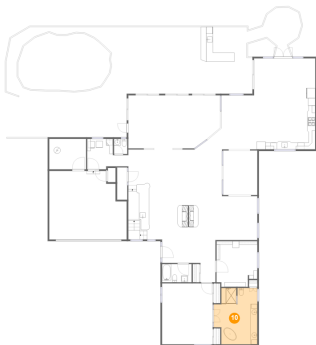

10 Floor 1 - Primary Bath

Dimensions: 13'0" x 16'11"
Area: 196 sq. ft
Counted as living area: Yes

Heated: Yes
Finished: Yes
Enclosed: Yes
Contiguous: Yes
Permitted: Yes
Wet space: Yes
Addition: No
Conversion: No