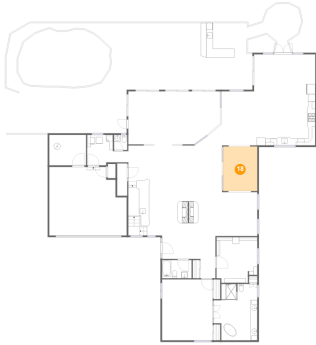

18 Gull Point Road , Monmouth Beach New Jersey United States

18 Floor 1 - Dining Area

Dimensions: 10'3" x 13'4"
Area: 136 sq. ft
Counted as living area: Yes

Heated: Yes
Finished: Yes
Enclosed: Yes
Contiguous: Yes
Permitted: Yes
Wet space: No
Addition: No
Conversion: No