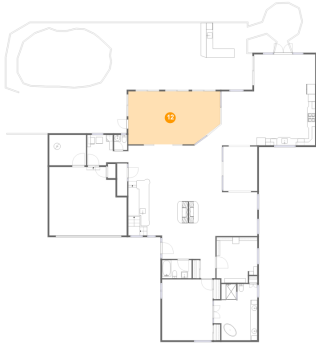

18 Gull Point Road , Monmouth Beach New Jersey United States

12 Floor 1 - Family Room

Dimensions: 27'6" x 15'11"
Area: 413 sq. ft
Counted as living area: Yes

Heated: Yes
Finished: Yes
Enclosed: Yes
Contiguous: Yes
Permitted: Yes
Wet space: No
Addition: No
Conversion: No