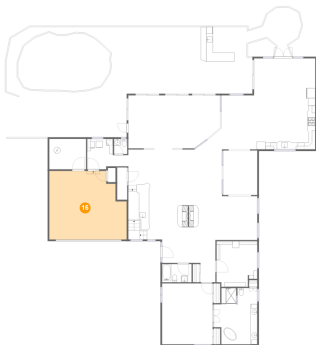

16 Floor 1 - Garage

Dimensions: 23'2" x 20'6"
Area: 434 sq. ft
Counted as living area: No

Heated: No
Finished: No
Enclosed: Yes
Contiguous: Yes
Permitted: Yes
Wet space: No
Addition: No
Conversion: No