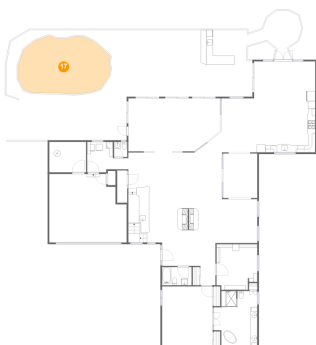

17 Floor 1 - Swimming Pool

Dimensions: 27'8" x 16'5"
Area: 407 sq. ft
Counted as living area: No

Heated: No
Finished: No
Enclosed: No
Contiguous: Yes
Permitted: No
Wet space: No
Addition: No
Conversion: No