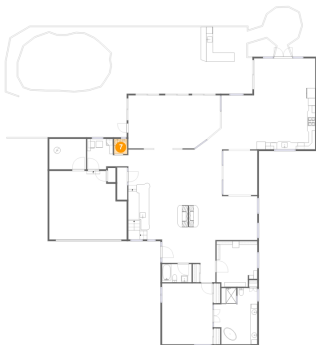

7 Floor 1 - WC

Dimensions: 4'0" x 4'6"
Area: 18 sq. ft
Counted as living area: Yes

Heated: Yes
Finished: Yes
Enclosed: Yes
Contiguous: Yes
Permitted: Yes
Wet space: No
Addition: No
Conversion: No