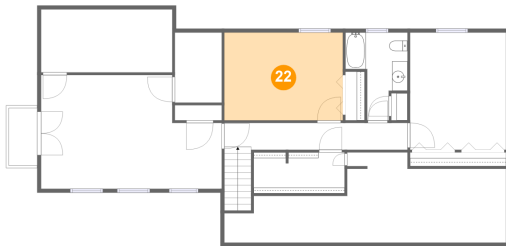

22 Floor 2 - Bedroom

Dimensions: 15'4" x 11'4"
Area: 174 sq. ft
Counted as living area: Yes

Heated: Yes
Finished: Yes
Enclosed: Yes
Contiguous: Yes
Permitted: Yes
Wet space: No
Addition: No
Conversion: No