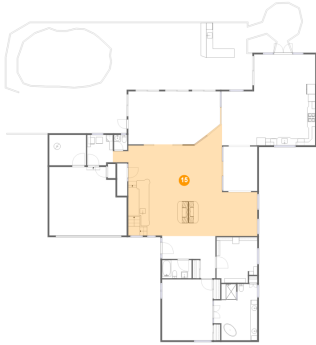

14 Floor 1 - Breakfast Nook

Dimensions: 18'4" x 11'1"
Area: 203 sq. ft
Counted as living area: Yes

Heated: Yes
Finished: Yes
Enclosed: Yes
Contiguous: Yes
Permitted: Yes
Wet space: No
Addition: No
Conversion: No

18 Gull Point Road , Monmouth Beach New Jersey United States

15 Floor 1 - Living Room

Dimensions: 38'7" x 27'1"
Area: 952 sq. ft
Counted as living area: Yes

Heated: Yes
Finished: Yes
Enclosed: Yes
Contiguous: Yes
Permitted: Yes
Wet space: No
Addition: No
Conversion: No