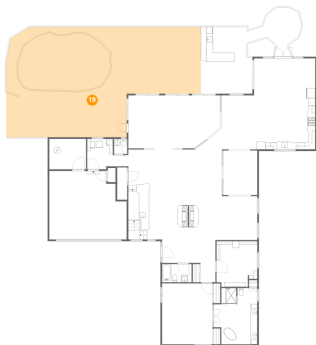

19 Floor 1 - Deck

Dimensions: 58'4" x 31'8"
Area: 1618 sq. ft
Counted as living area: No

Heated: No
Finished: Yes
Enclosed: No
Contiguous: Yes
Permitted: Yes
Wet space: No
Addition: No
Conversion: No