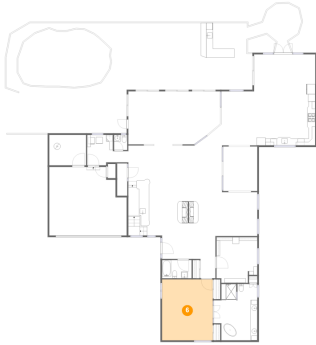

18 Gull Point Road , Monmouth Beach New Jersey United States

6 Floor 1 - Primary Bedroom

Dimensions: 15'2" x 18'3"
Area: 277 sq. ft
Counted as living area: Yes

Heated: Yes
Finished: Yes
Enclosed: Yes
Contiguous: Yes
Permitted: Yes
Wet space: No
Addition: No
Conversion: No