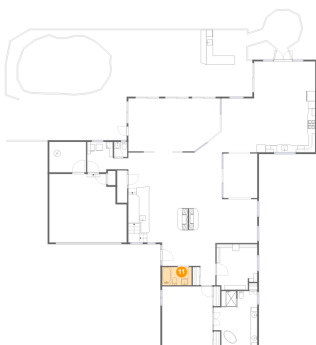

11 Floor 1 - Bath

Dimensions: 8'10" x 5'6"
Area: 48 sq. ft
Counted as living area: Yes

Heated: Yes
Finished: Yes
Enclosed: Yes
Contiguous: Yes
Permitted: Yes
Wet space: Yes
Addition: No
Conversion: No