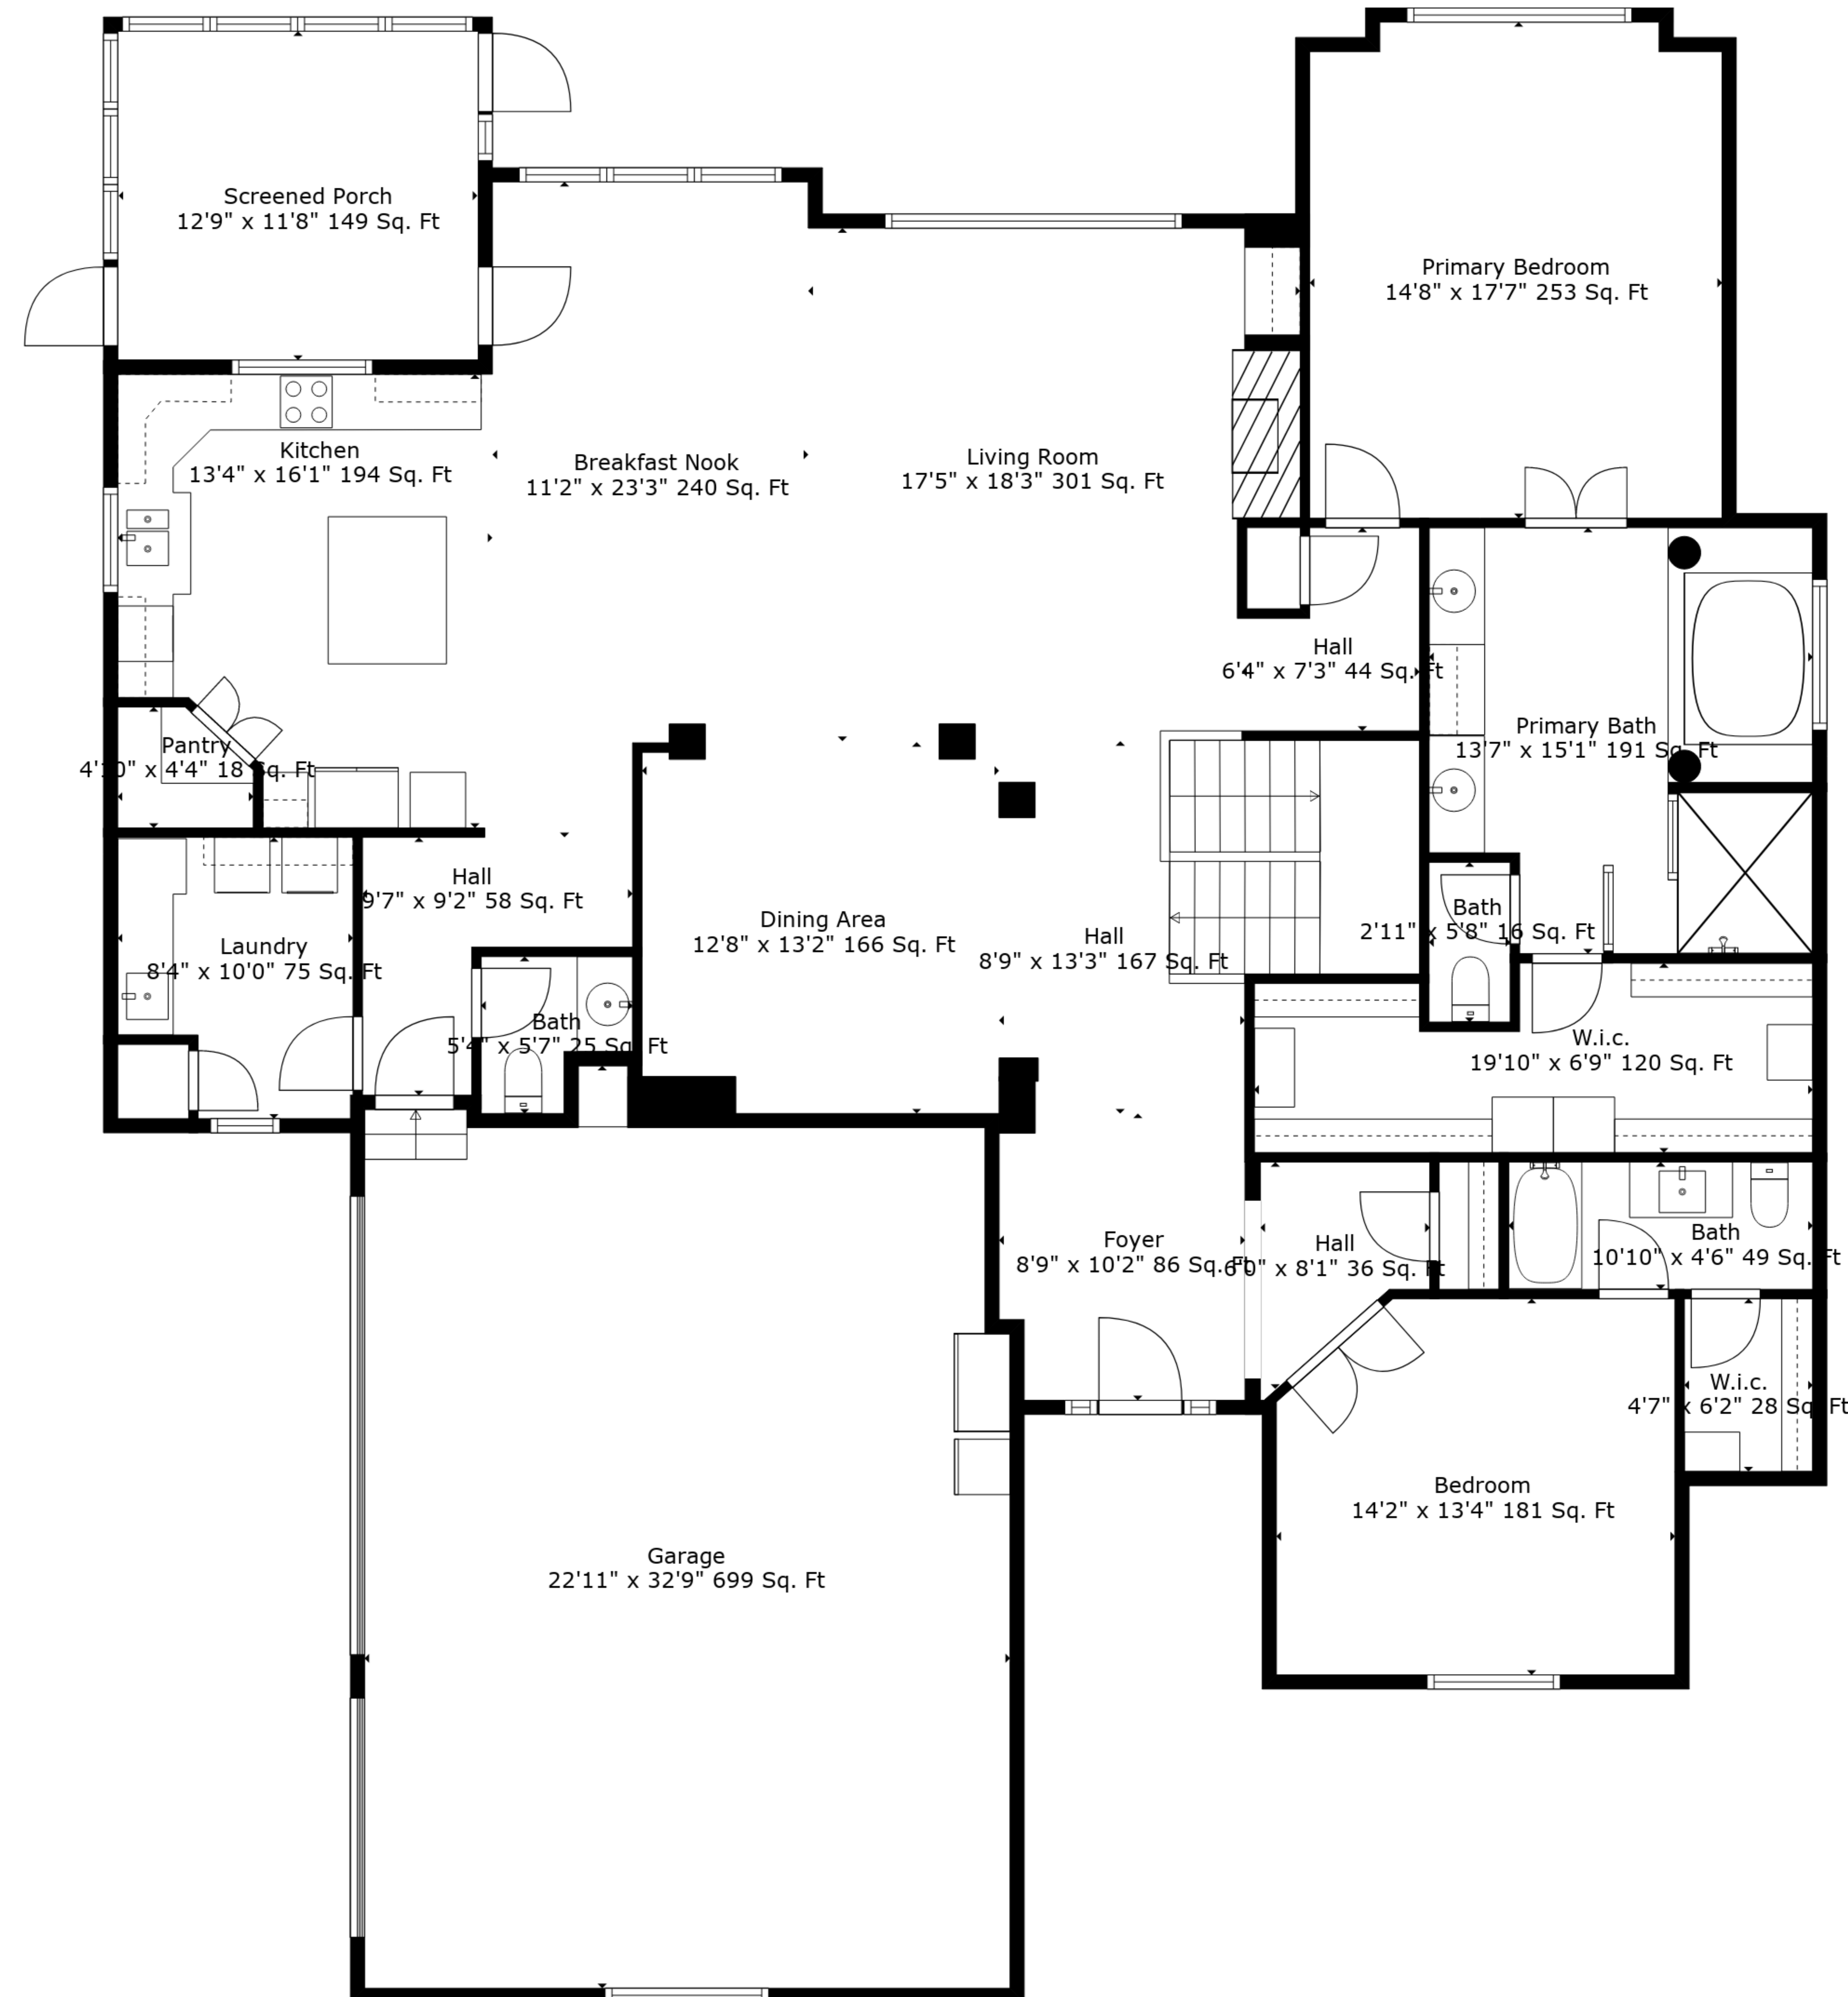

**TOTAL: 3796 sq. ft**

BELOW GROUND: 1451 sq. ft, FLOOR 2: 2345 sq. ft

EXCLUDED AREAS: EXERCISE ROOM: 710 sq. ft, BASEMENT: 838 sq. ft, GARAGE: 699 sq. ft,  
SCREENED PORCH: 149 sq. ft

Measurements Are Deemed Highly Reliable But Not Guaranteed.

Floor 1

Floor 2

**TOTAL: 3796 sq. ft**  
 BELOW GROUND: 1451 sq. ft, FLOOR 2: 2345 sq. ft  
 EXCLUDED AREAS: EXERCISE ROOM: 710 sq. ft, BASEMENT: 838 sq. ft, GARAGE: 699 sq. ft,  
 SCREENED PORCH: 149 sq. ft