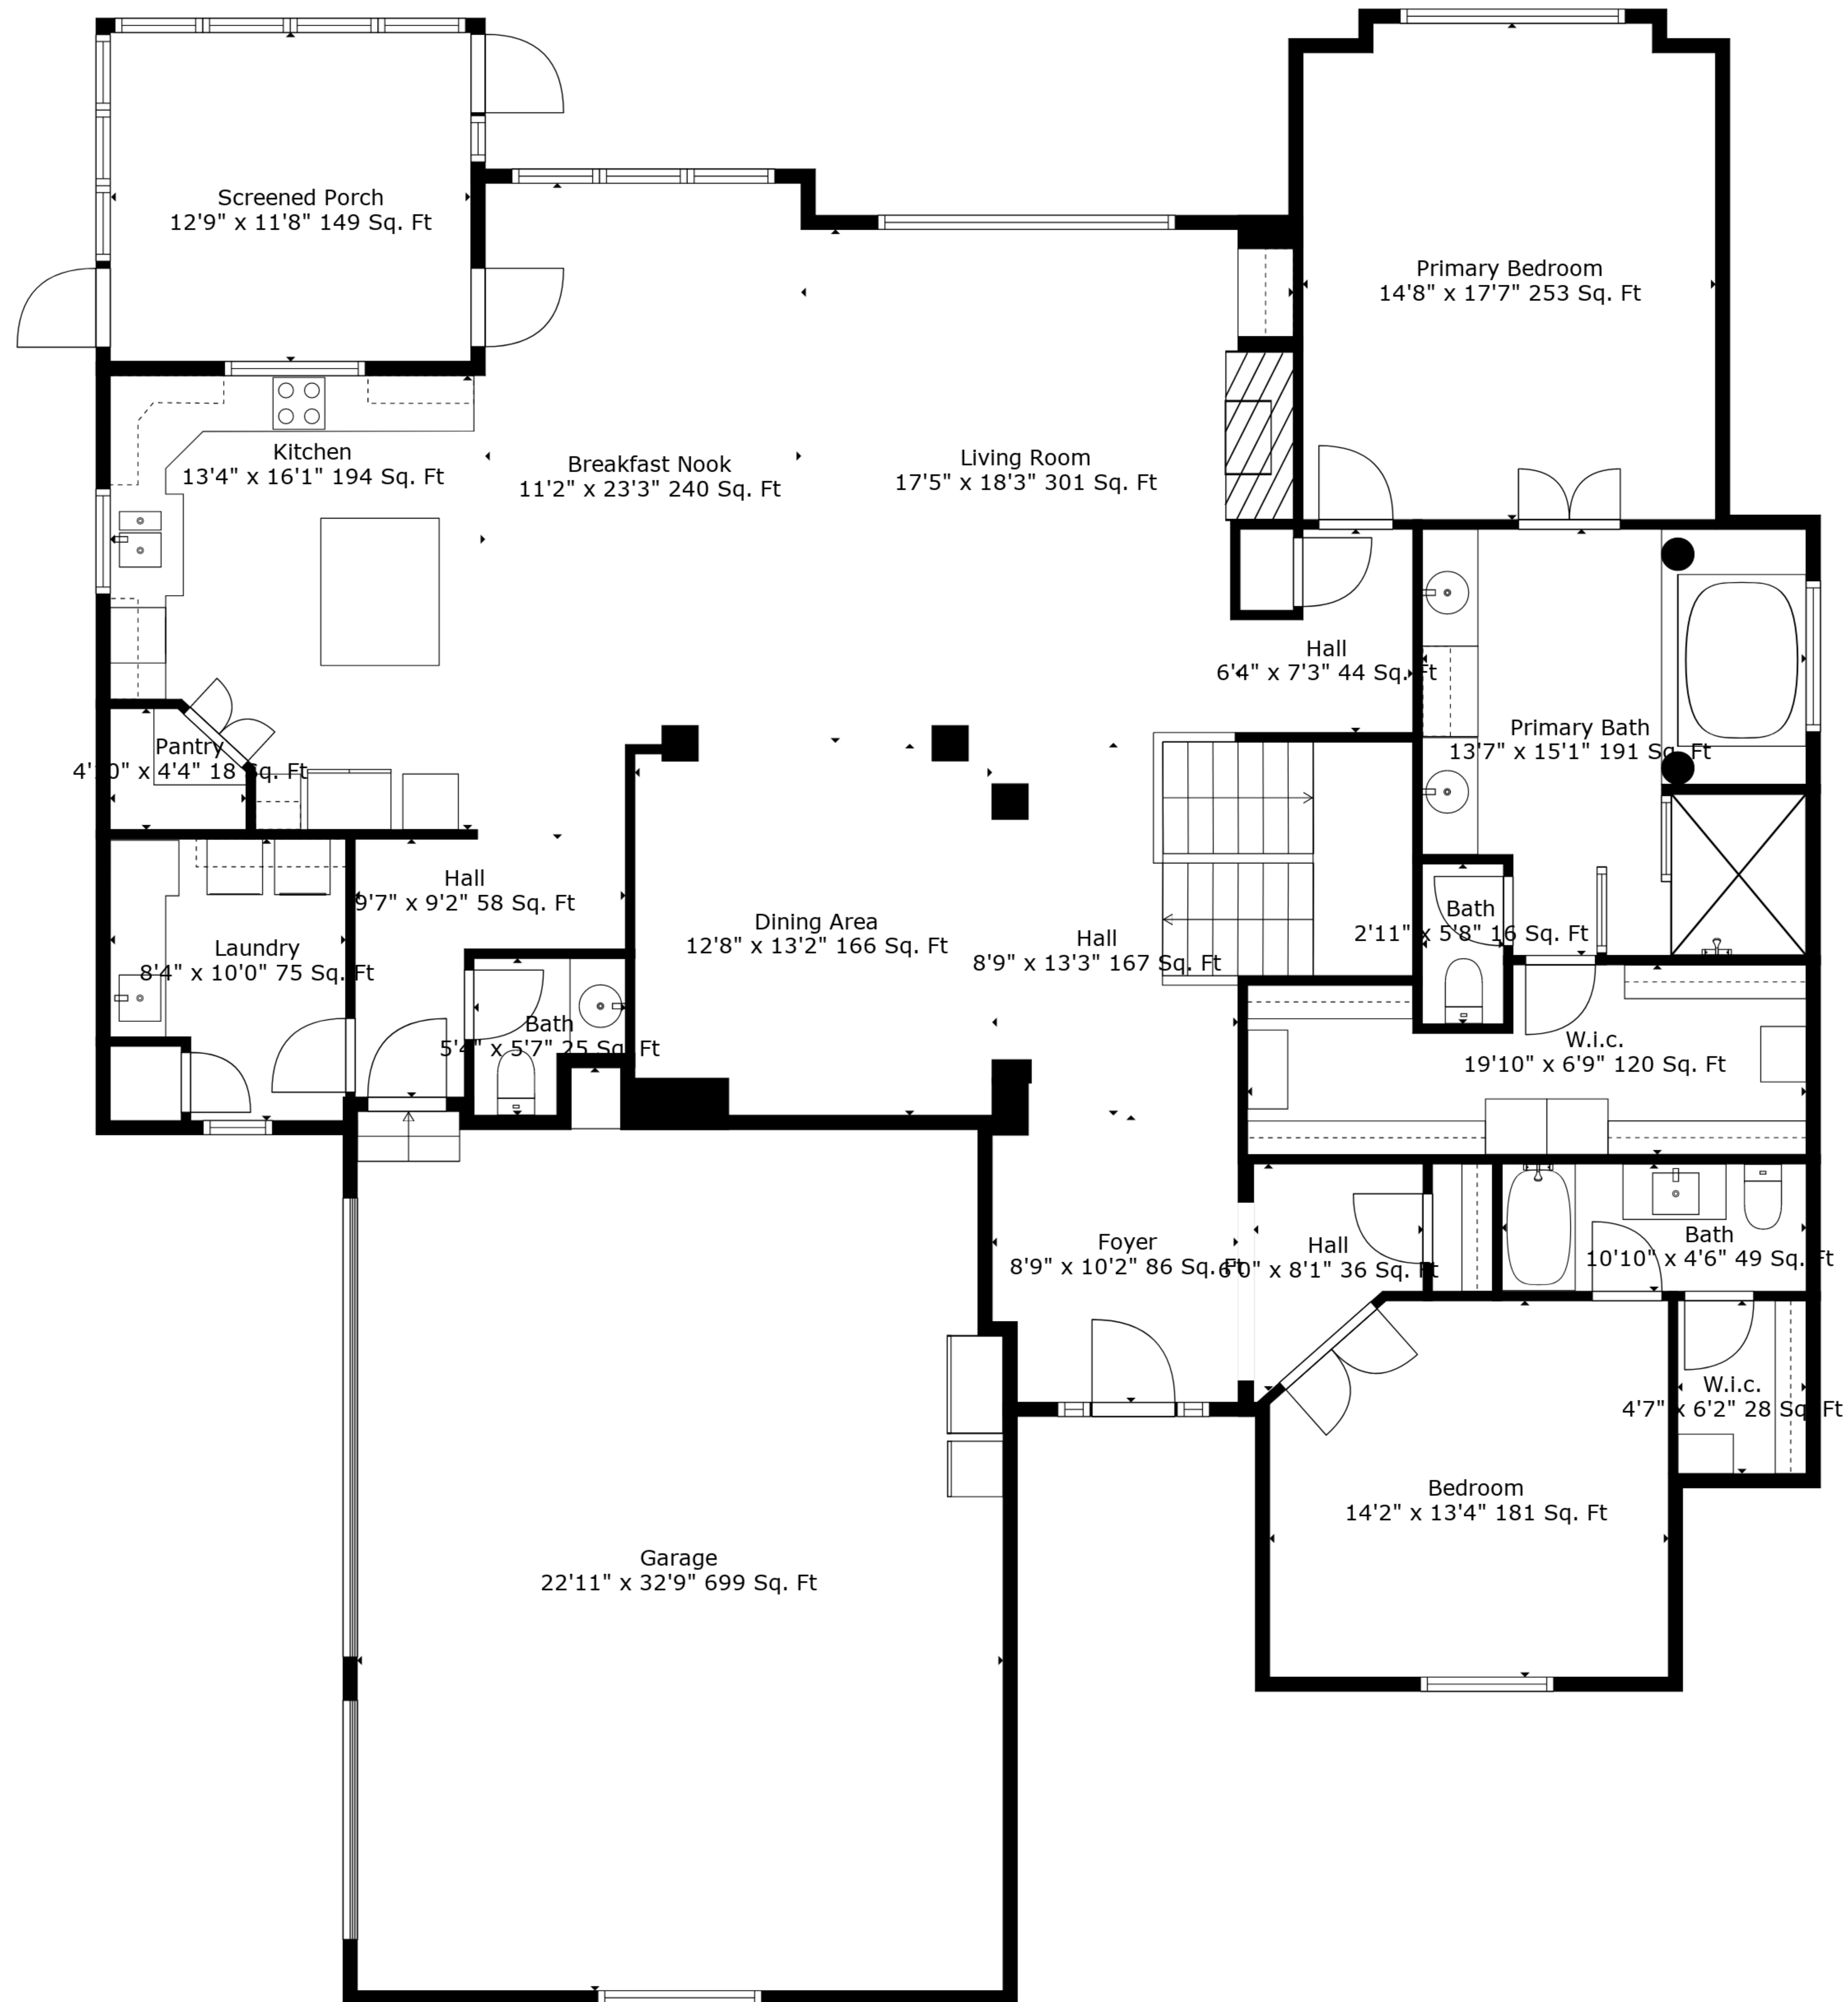

**TOTAL: 3796 sq. ft**

BELOW GROUND: 1451 sq. ft, FLOOR 2: 2345 sq. ft

EXCLUDED AREAS: EXERCISE ROOM: 710 sq. ft, BASEMENT: 838 sq. ft, GARAGE: 699 sq. ft,  
SCREENED PORCH: 149 sq. ft

Measurements Are Deemed Highly Reliable But Not Guaranteed.

Floor 1

Floor 2

**TOTAL: 3796 sq. ft**  
 BELOW GROUND: 1451 sq. ft, FLOOR 2: 2345 sq. ft  
 EXCLUDED AREAS: EXERCISE ROOM: 710 sq. ft, BASEMENT: 838 sq. ft, GARAGE: 699 sq. ft,  
 SCREENED PORCH: 149 sq. ft