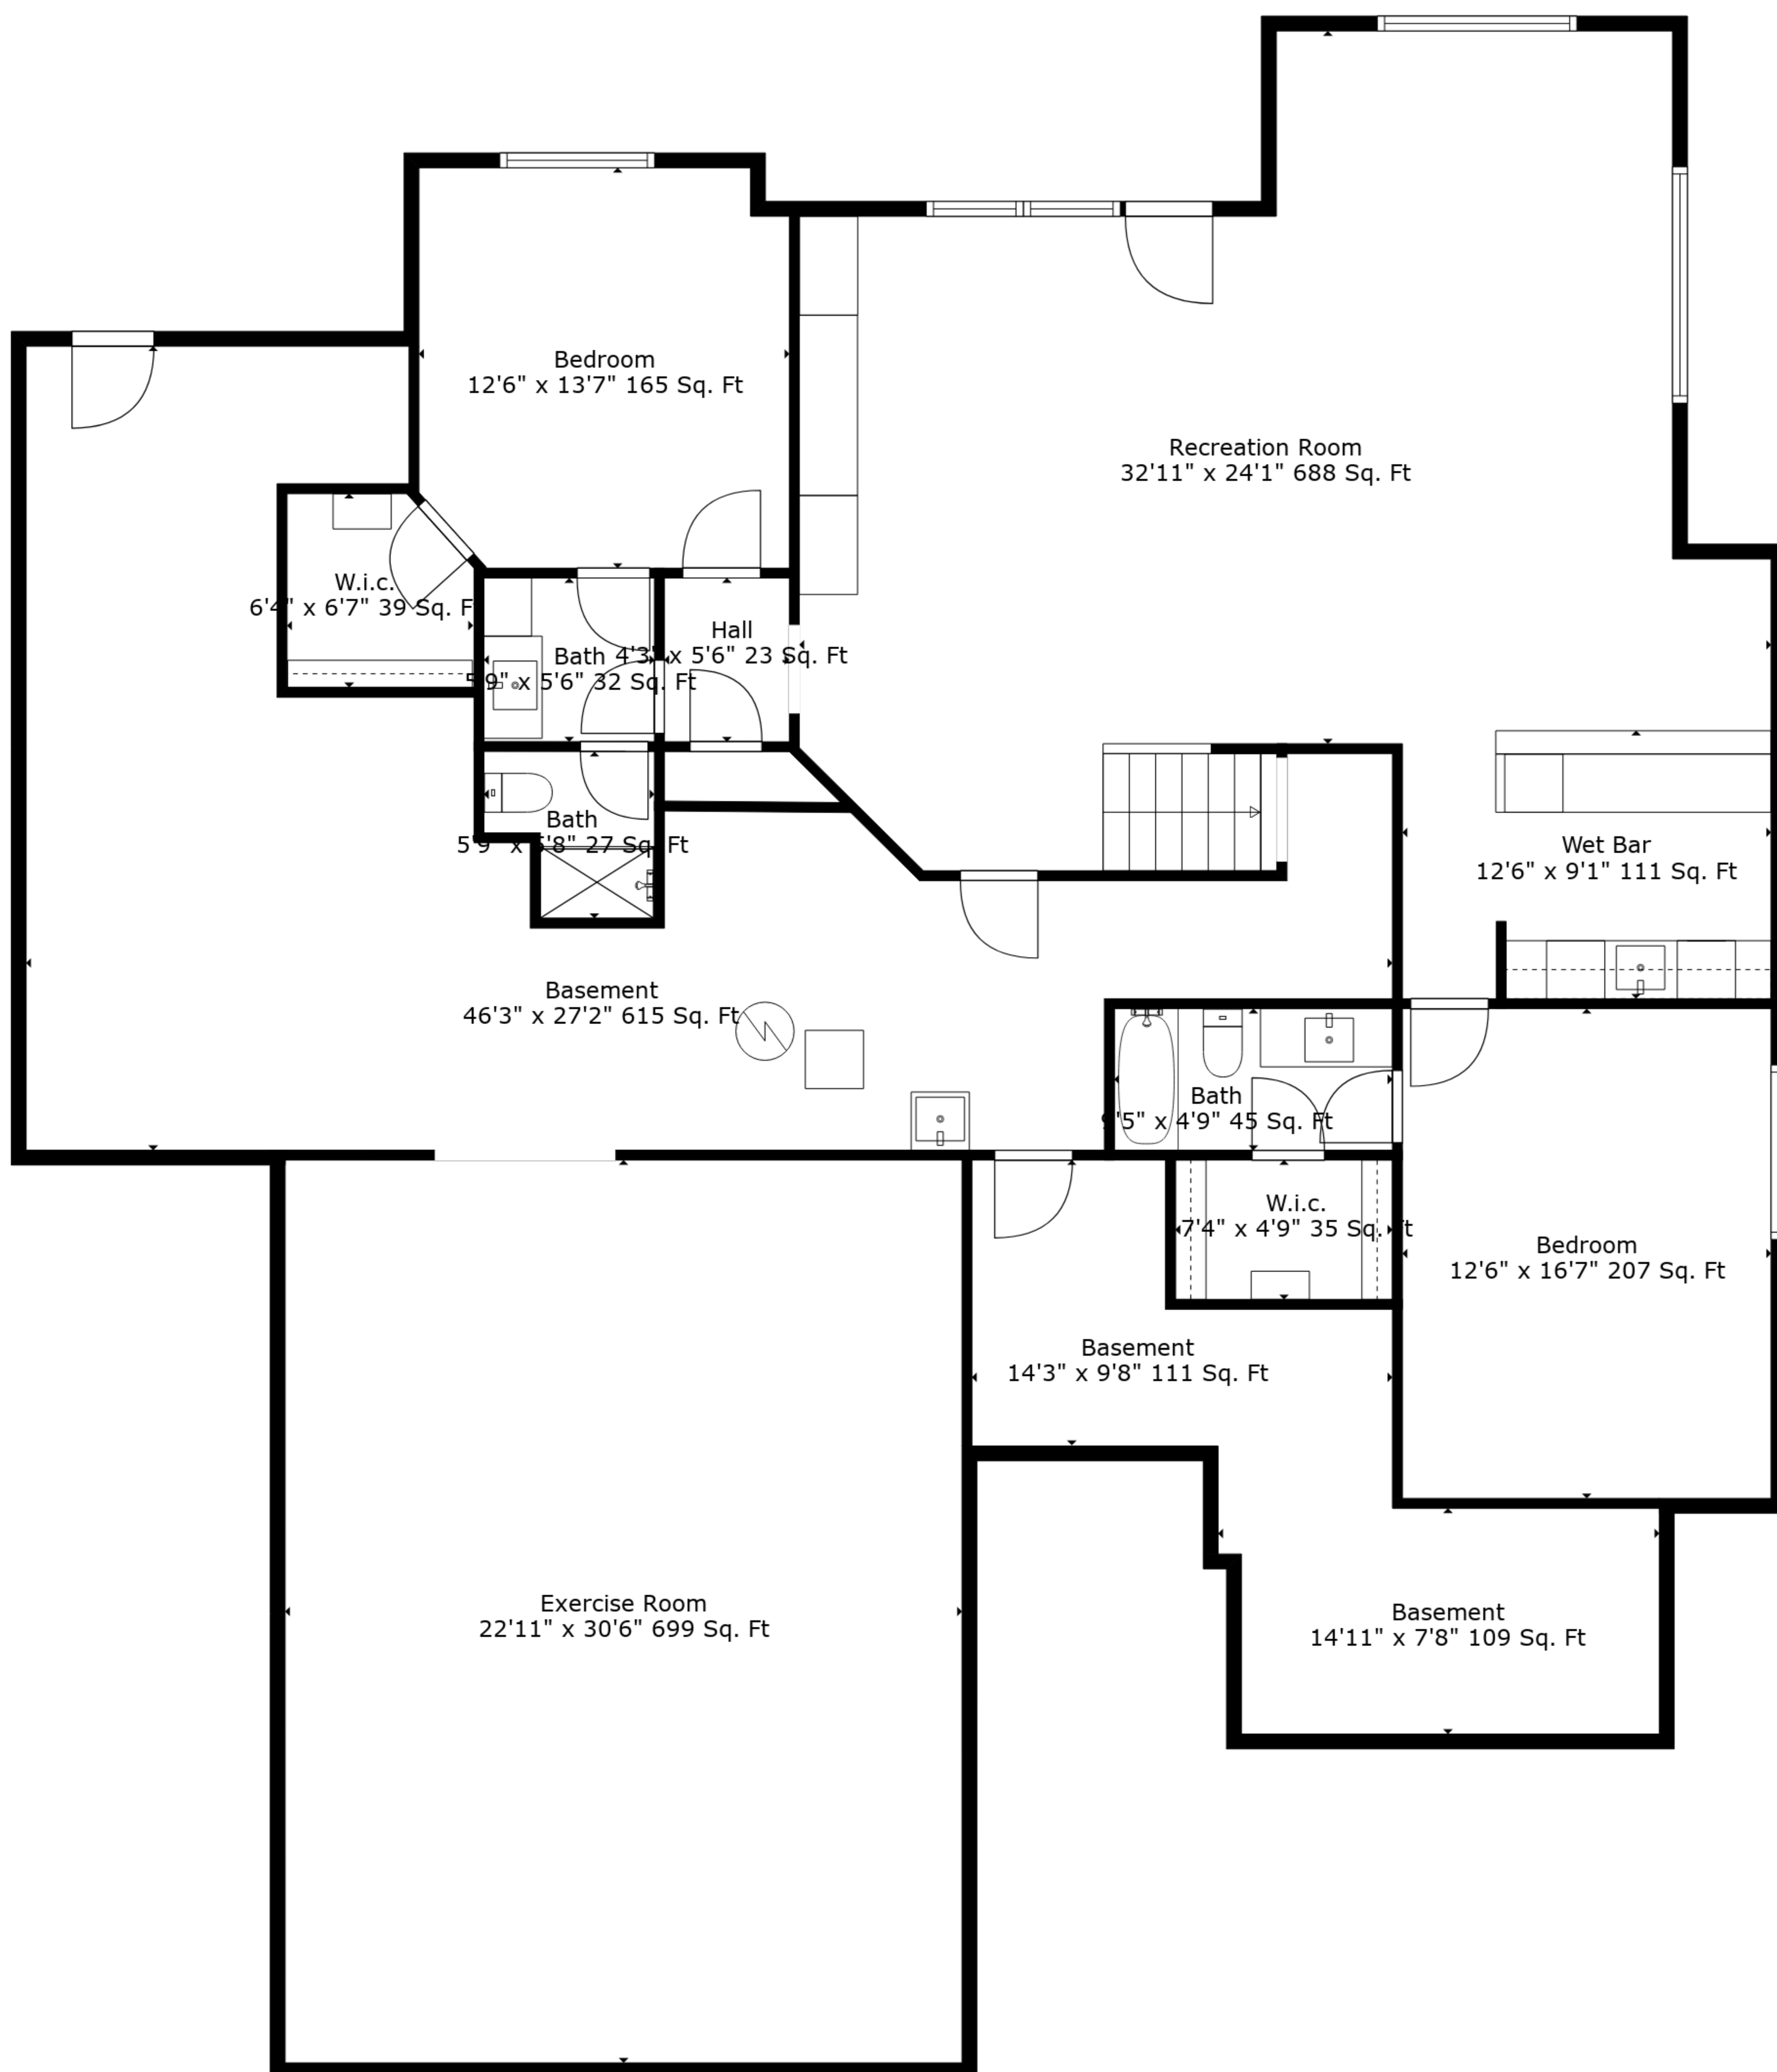

**TOTAL: 3796 sq. ft**

BELOW GROUND: 1451 sq. ft, FLOOR 2: 2345 sq. ft

EXCLUDED AREAS: EXERCISE ROOM: 710 sq. ft, BASEMENT: 838 sq. ft, GARAGE: 699 sq. ft,  
SCREENED PORCH: 149 sq. ft

Measurements Are Deemed Highly Reliable But Not Guaranteed.

Floor 1

Floor 2

**TOTAL: 3796 sq. ft**  
 BELOW GROUND: 1451 sq. ft, FLOOR 2: 2345 sq. ft  
 EXCLUDED AREAS: EXERCISE ROOM: 710 sq. ft, BASEMENT: 838 sq. ft, GARAGE: 699 sq. ft,  
 SCREENED PORCH: 149 sq. ft