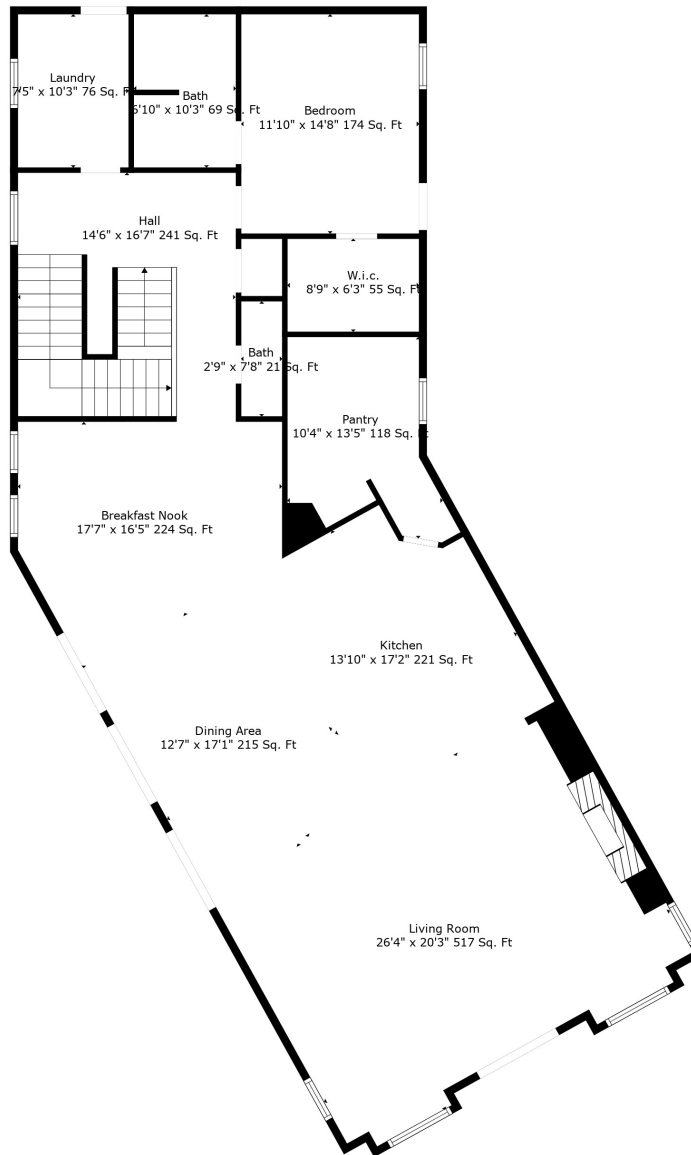

Floor 1

Floor 2

Floor 3

Total scanned area: 5658 sq. ft

Total scanned area: 5658 sq. ft

Measurements Are Calculated By Cubicasa Technology. Deemed Highly Reliable But Not Guaranteed.

Total scanned area: 5658 sq. ft

Measurements Are Calculated By Cubicasa Technology. Deemed Highly Reliable But Not Guaranteed.

Total scanned area: 5658 sq. ft

Measurements Are Calculated By Cubicasa Technology. Deemed Highly Reliable But Not Guaranteed.