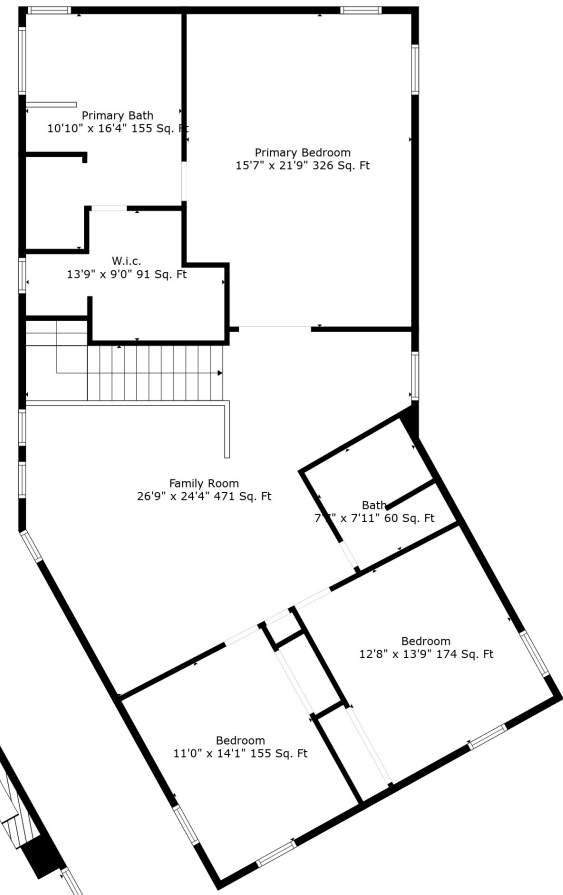

Floor 1

Floor 2

Floor 3

Total scanned area: 5658 sq. ft

Total scanned area: 5658 sq. ft

Measurements Are Calculated By Cubicasa Technology. Deemed Highly Reliable But Not Guaranteed.

Total scanned area: 5658 sq. ft

Measurements Are Calculated By Cubicasa Technology. Deemed Highly Reliable But Not Guaranteed.

Total scanned area: 5658 sq. ft

Measurements Are Calculated By Cubicasa Technology. Deemed Highly Reliable But Not Guaranteed.