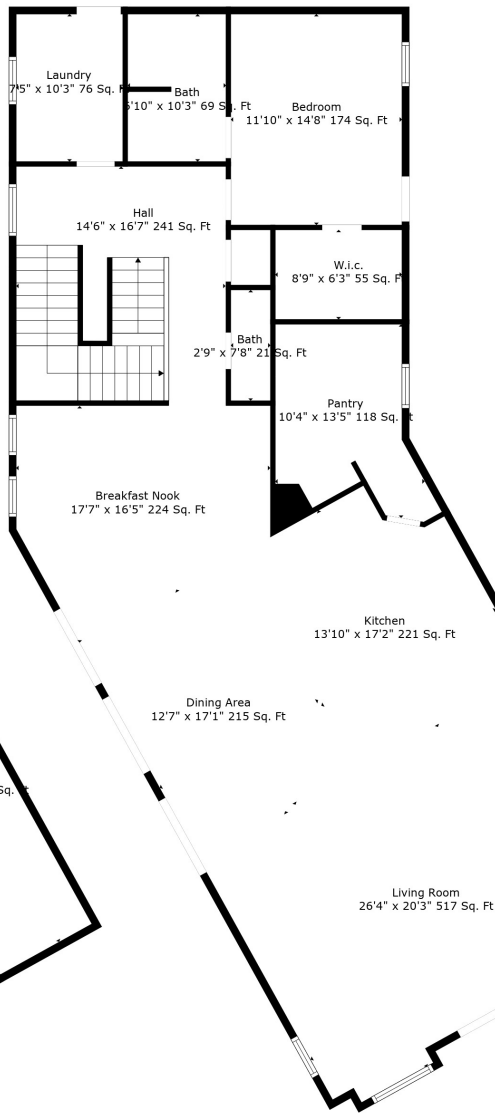

Floor 1

Floor 2

Floor 3

Total scanned area: 5658 sq. ft

Total scanned area: 5658 sq. ft

Measurements Are Calculated By Cubicasa Technology. Deemed Highly Reliable But Not Guaranteed.

Total scanned area: 5658 sq. ft

Measurements Are Calculated By Cubicasa Technology. Deemed Highly Reliable But Not Guaranteed.

Total scanned area: 5658 sq. ft

Measurements Are Calculated By Cubicasa Technology. Deemed Highly Reliable But Not Guaranteed.