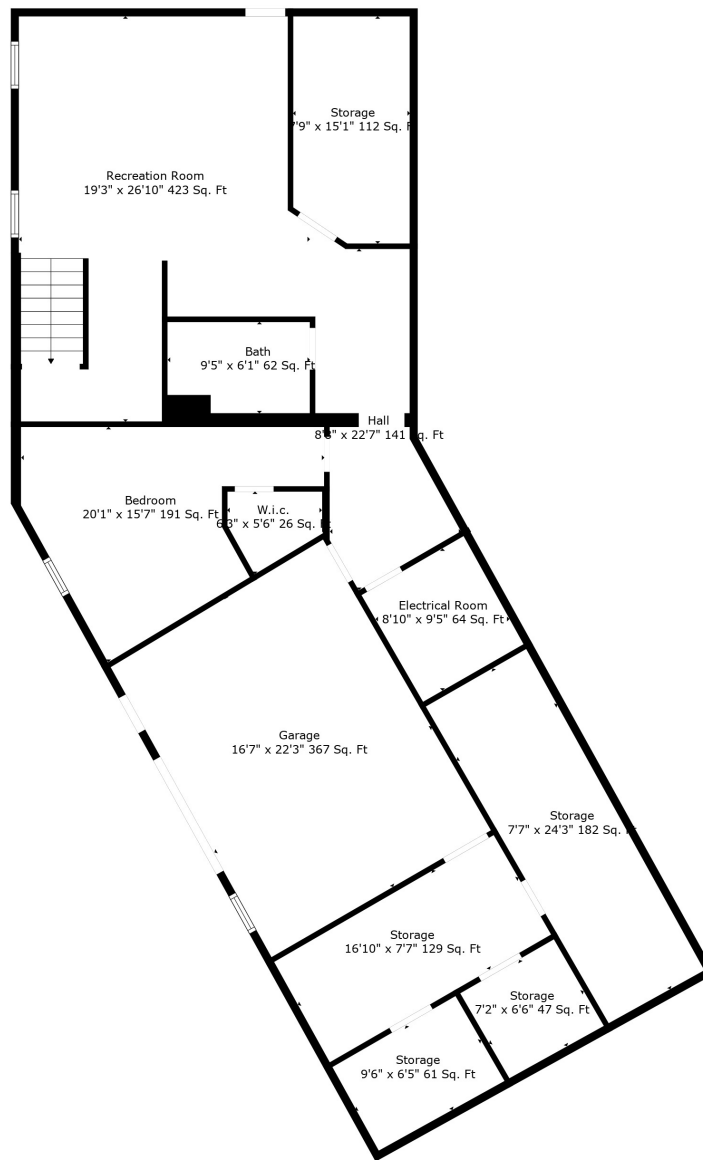

Floor 1

Floor 2

Floor 3

Total scanned area: 5658 sq. ft

Total scanned area: 5658 sq. ft

Measurements Are Calculated By Cubicasa Technology. Deemed Highly Reliable But Not Guaranteed.

Total scanned area: 5658 sq. ft

Measurements Are Calculated By Cubicasa Technology. Deemed Highly Reliable But Not Guaranteed.

Total scanned area: 5658 sq. ft

Measurements Are Calculated By Cubicasa Technology. Deemed Highly Reliable But Not Guaranteed.