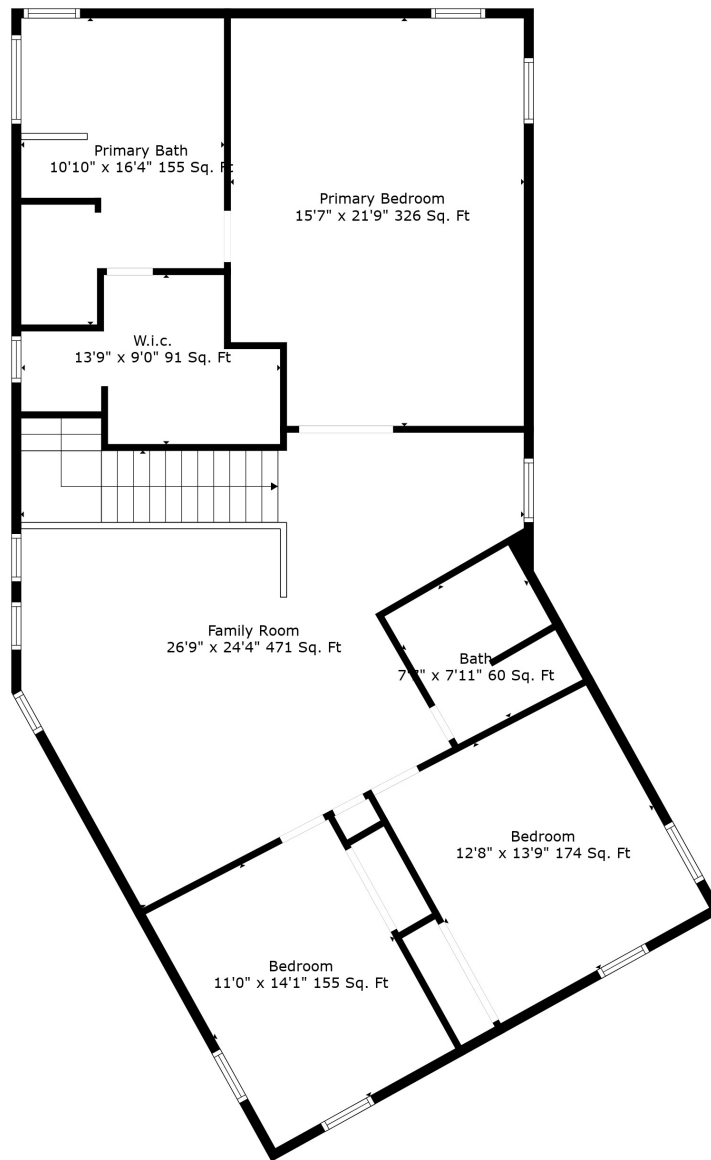

Floor 1

Floor 2

Floor 3

Total scanned area: 5658 sq. ft

Total scanned area: 5658 sq. ft

Measurements Are Calculated By Cubicasa Technology. Deemed Highly Reliable But Not Guaranteed.

Total scanned area: 5658 sq. ft

Measurements Are Calculated By Cubicasa Technology. Deemed Highly Reliable But Not Guaranteed.

Total scanned area: 5658 sq. ft

Measurements Are Calculated By Cubicasa Technology. Deemed Highly Reliable But Not Guaranteed.