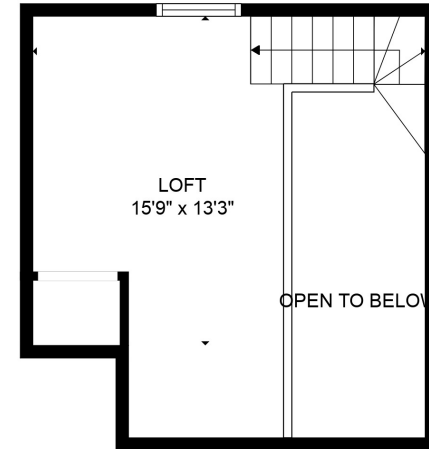

FLOOR 1

FLOOR 2

Total scanned area: 1535 sq. ft

LOFT
15'9" x 13'3"

OPEN TO BELOW

Total scanned area: 1535 sq. ft

MEASUREMENTS ARE CALCULATED BY CUBICASA TECHNOLOGY. DEEMED HIGHLY RELIABLE BUT NOT GUARANTEED.

Total scanned area: 1535 sq. ft

MEASUREMENTS ARE CALCULATED BY CUBICASA TECHNOLOGY. DEEMED HIGHLY RELIABLE BUT NOT GUARANTEED.