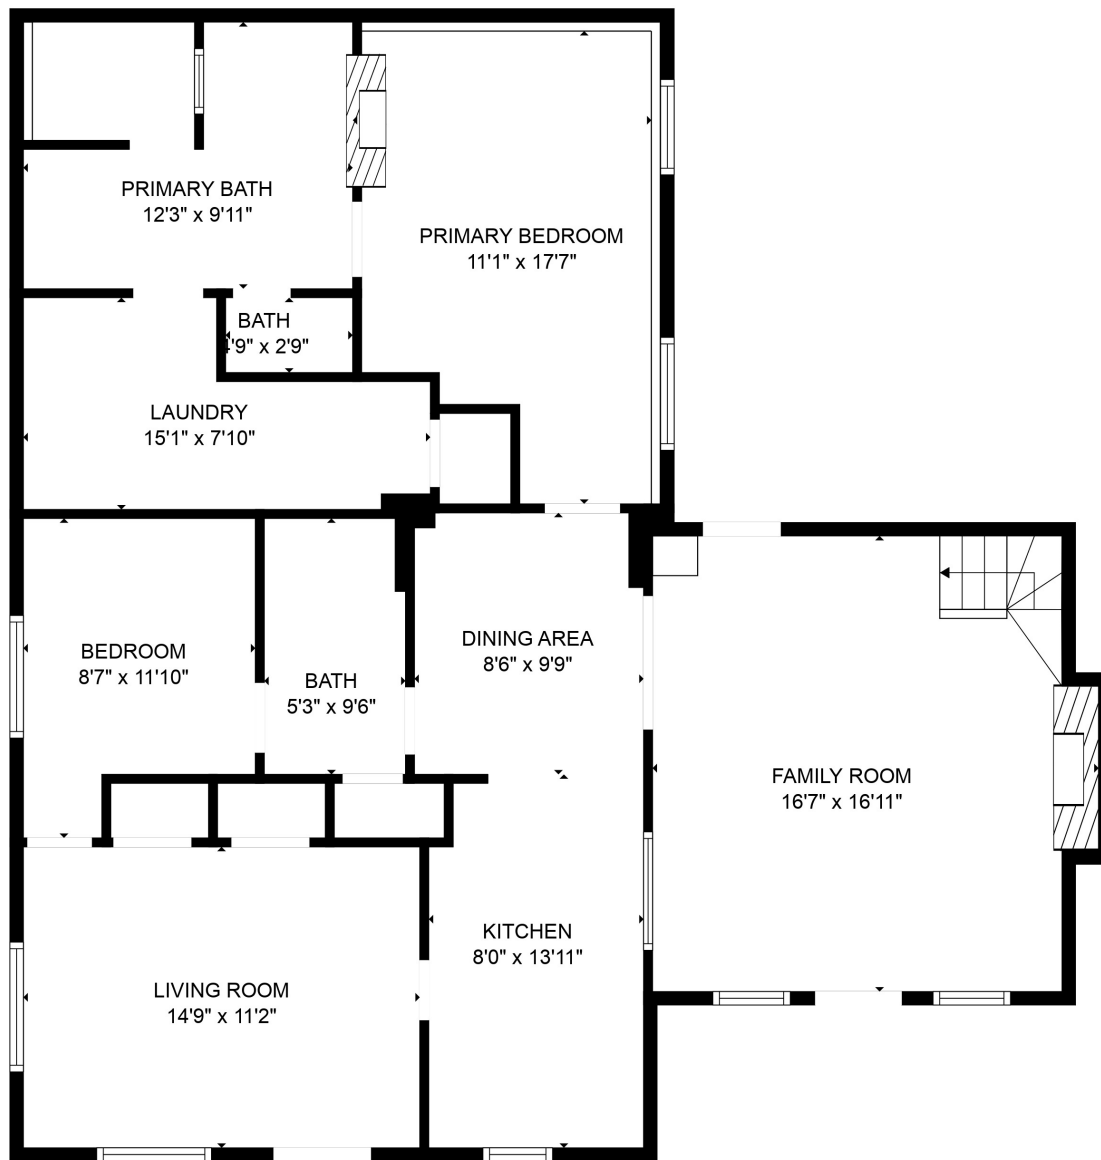

FLOOR 1

FLOOR 2

Total scanned area: 1535 sq. ft

LOFT
15'9" x 13'3"

OPEN TO BELOW

Total scanned area: 1535 sq. ft

MEASUREMENTS ARE CALCULATED BY CUBICASA TECHNOLOGY. DEEMED HIGHLY RELIABLE BUT NOT GUARANTEED.

Total scanned area: 1535 sq. ft

MEASUREMENTS ARE CALCULATED BY CUBICASA TECHNOLOGY. DEEMED HIGHLY RELIABLE BUT NOT GUARANTEED.