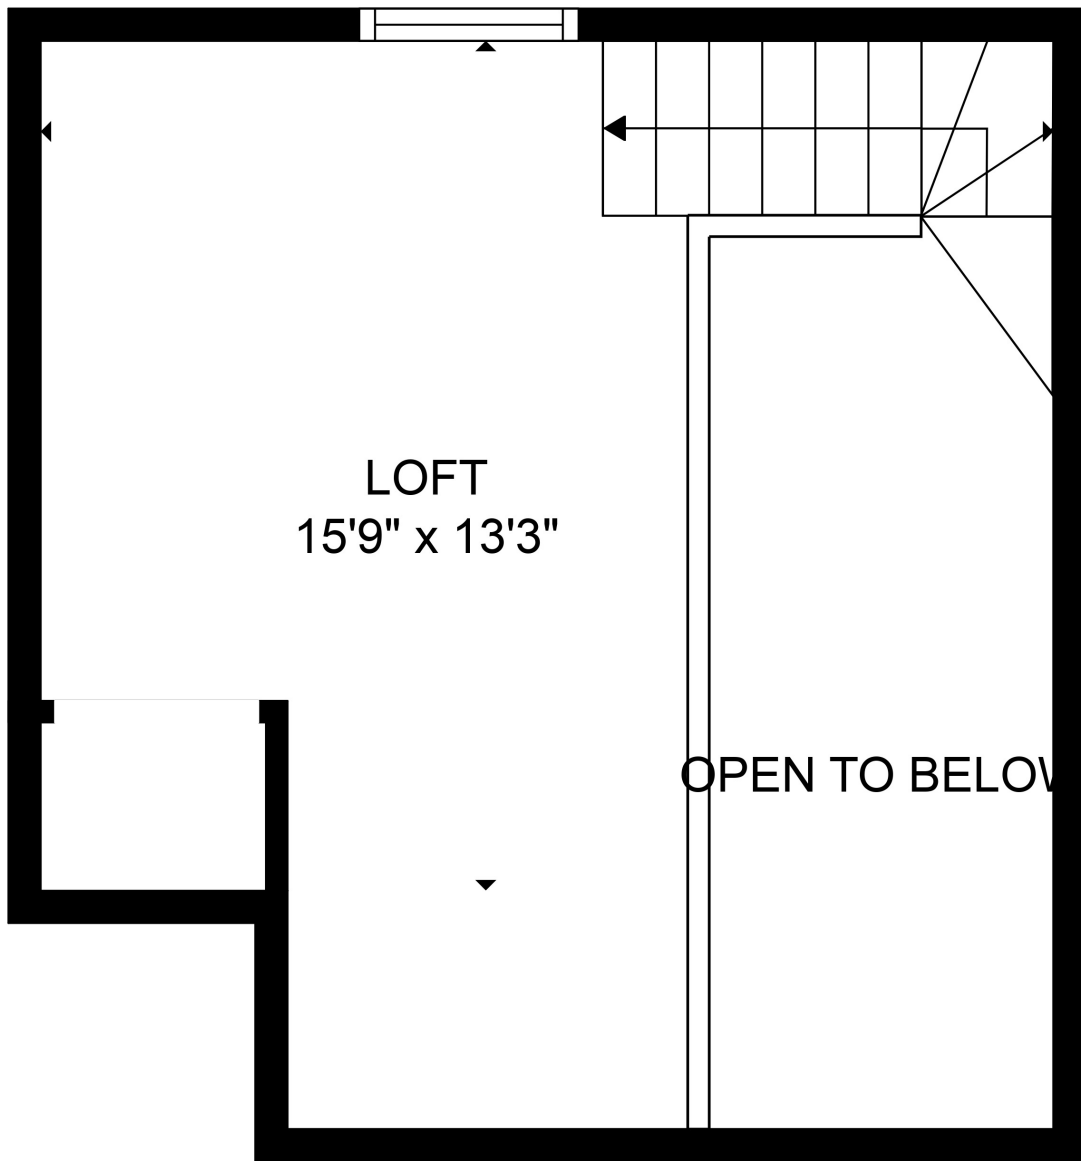

FLOOR 1

FLOOR 2

Total scanned area: 1535 sq. ft

LOFT
15'9" x 13'3"

OPEN TO BELOW

Total scanned area: 1535 sq. ft

MEASUREMENTS ARE CALCULATED BY CUBICASA TECHNOLOGY. DEEMED HIGHLY RELIABLE BUT NOT GUARANTEED.

Total scanned area: 1535 sq. ft

MEASUREMENTS ARE CALCULATED BY CUBICASA TECHNOLOGY. DEEMED HIGHLY RELIABLE BUT NOT GUARANTEED.