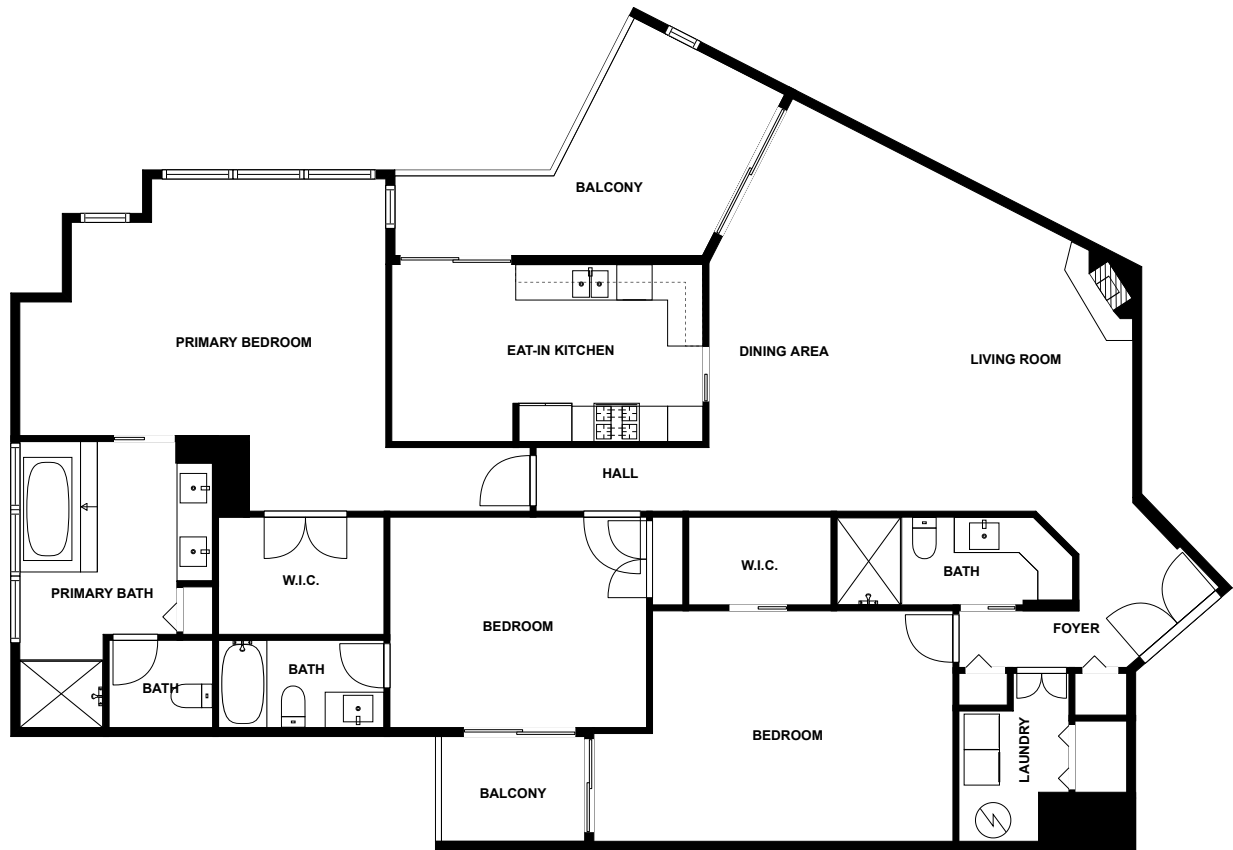

Home report

Gulf Boulevard 1600 316
Clearwater Beach

Highlights

1 Kitchen

1 Living room

3 Bedroom

4 Bath

21 Doors

Backwaters, 1.0 mi

**Air Adventures Clearwater,
1.2 mi**

Floor plan

fvm

SIZES AND DIMENSIONS ARE APPROXIMATE, ACTUAL MAY VARY.

Appendix 1: Data sheet

Utility - 1	Utility - Laundry - 1	Bedroom - 3
Bedroom - Master - 1	Bath - 4	Bath - Master - 1
Bath - Toilet - 1	Closet - 2	Closet - WalkIn - 2
Kitchen - 1	Kitchen - EatIn - 1	Outdoor - 2
Outdoor - Balcony - 2	Hall - 1	Entry - 1
Entry - Foyer - 1	LivingRoom - 1	Dining - 1
Dining - Open - 1		