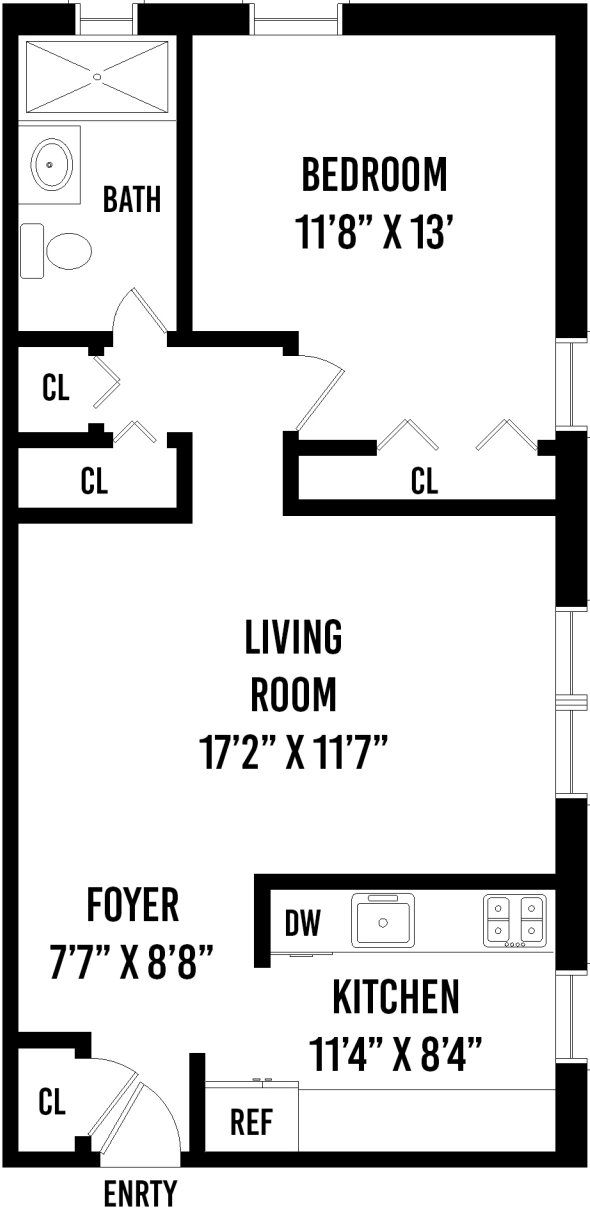

6 TERRACE CIRCLE APT 2H GREAT NECK NY

PREPARED BY HOME MEDIA GROUP INC. TEL 212-731-2301

THIS FLOOR PLAN ILLUSTRATION IS AN APPROXIMATION OF EXISTING STRUCTURES AND FEATURES AND IS PROVIDED FOR CONVENIENCE ONLY WITH THE PERMISSION OF THE SELLER. ALL MEASUREMENTS ARE APPROXIMATE AND NOT GUARANTEED TO BE EXACT OR TO SCALE.