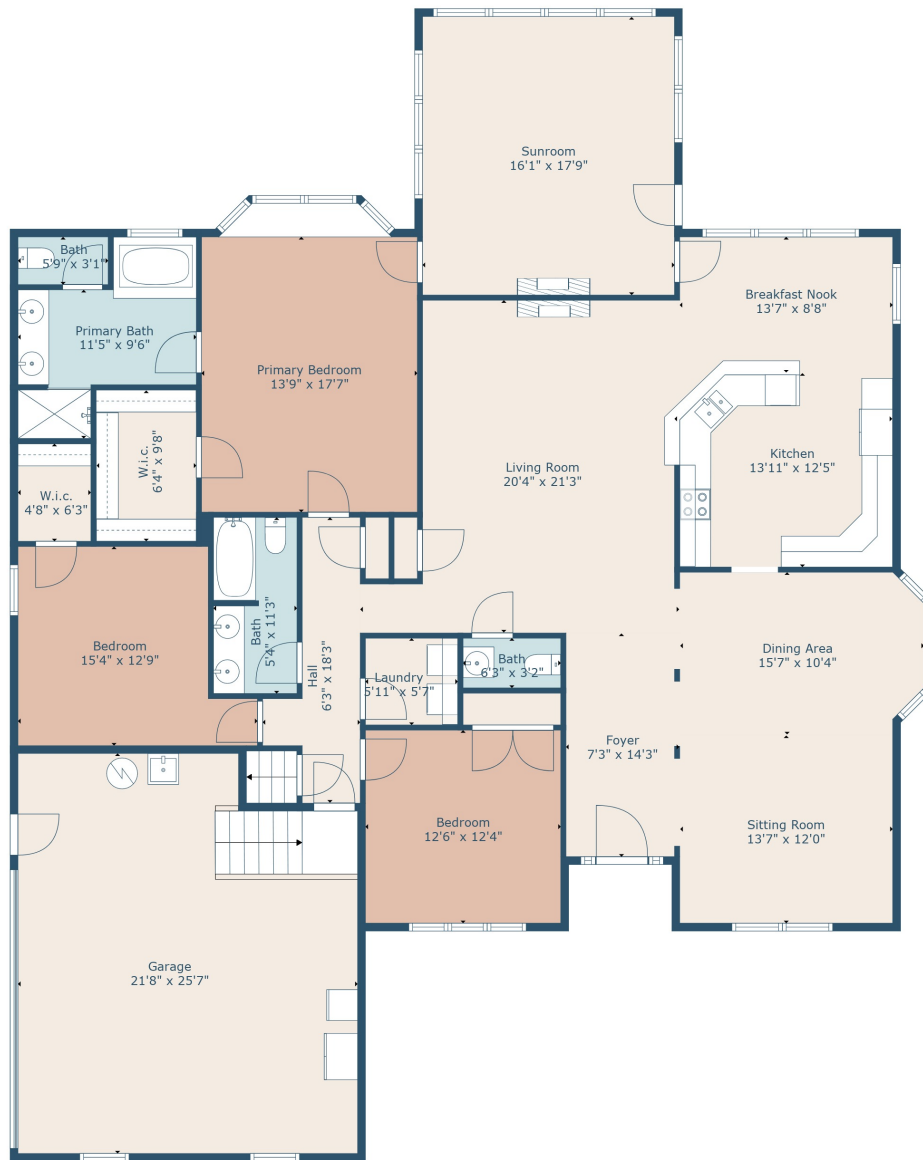

Floor 1

Floor 2

TOTAL: 2795 sq. ft
FLOOR 1: 2454 sq. ft, FLOOR 2: 341 sq. ft
EXCLUDED AREAS: GARAGE: 526 sq. ft, LOW CEILING: 72 sq. ft
Measurements Are Calculated By Cubicasa Technology. Deemed Highly Reliable But Not Guaranteed.

TOTAL: 2795 sq. ft

FLOOR 1: 2454 sq. ft, FLOOR 2: 341 sq. ft

EXCLUDED AREAS: GARAGE: 526 sq. ft, LOW CEILING: 72 sq. ft

Measurements Are Calculated By Cubicasa Technology. Deemed Highly Reliable But Not Guaranteed.