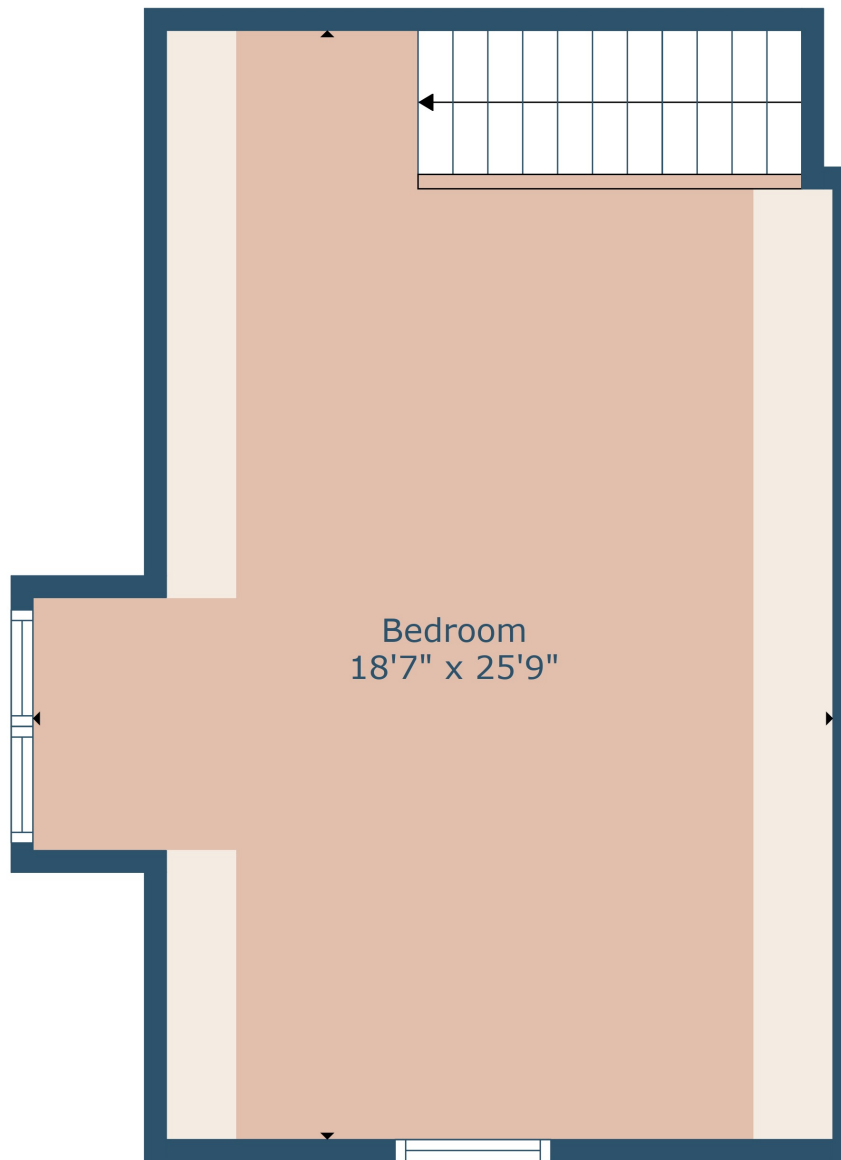

Floor 1

Floor 2

TOTAL: 2795 sq. ft
FLOOR 1: 2454 sq. ft, FLOOR 2: 341 sq. ft
EXCLUDED AREAS: GARAGE: 526 sq. ft, LOW CEILING: 72 sq. ft
Measurements Are Calculated By Cubicasa Technology. Deemed Highly Reliable But Not Guaranteed.

TOTAL: 2795 sq. ft

FLOOR 1: 2454 sq. ft, FLOOR 2: 341 sq. ft

EXCLUDED AREAS: GARAGE: 526 sq. ft, LOW CEILING: 72 sq. ft

Measurements Are Calculated By Cubicasa Technology. Deemed Highly Reliable But Not Guaranteed.