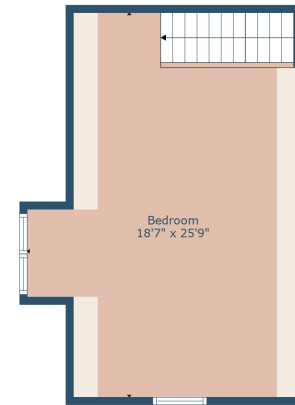

Floor 1

Floor 2

TOTAL: 2795 sq. ft
FLOOR 1: 2454 sq. ft, FLOOR 2: 341 sq. ft
EXCLUDED AREAS: GARAGE: 526 sq. ft, LOW CEILING: 72 sq. ft
Measurements Are Calculated By Cubicasa Technology. Deemed Highly Reliable But Not Guaranteed.

TOTAL: 2795 sq. ft

FLOOR 1: 2454 sq. ft, FLOOR 2: 341 sq. ft

EXCLUDED AREAS: GARAGE: 526 sq. ft, LOW CEILING: 72 sq. ft

Measurements Are Calculated By Cubicasa Technology. Deemed Highly Reliable But Not Guaranteed.