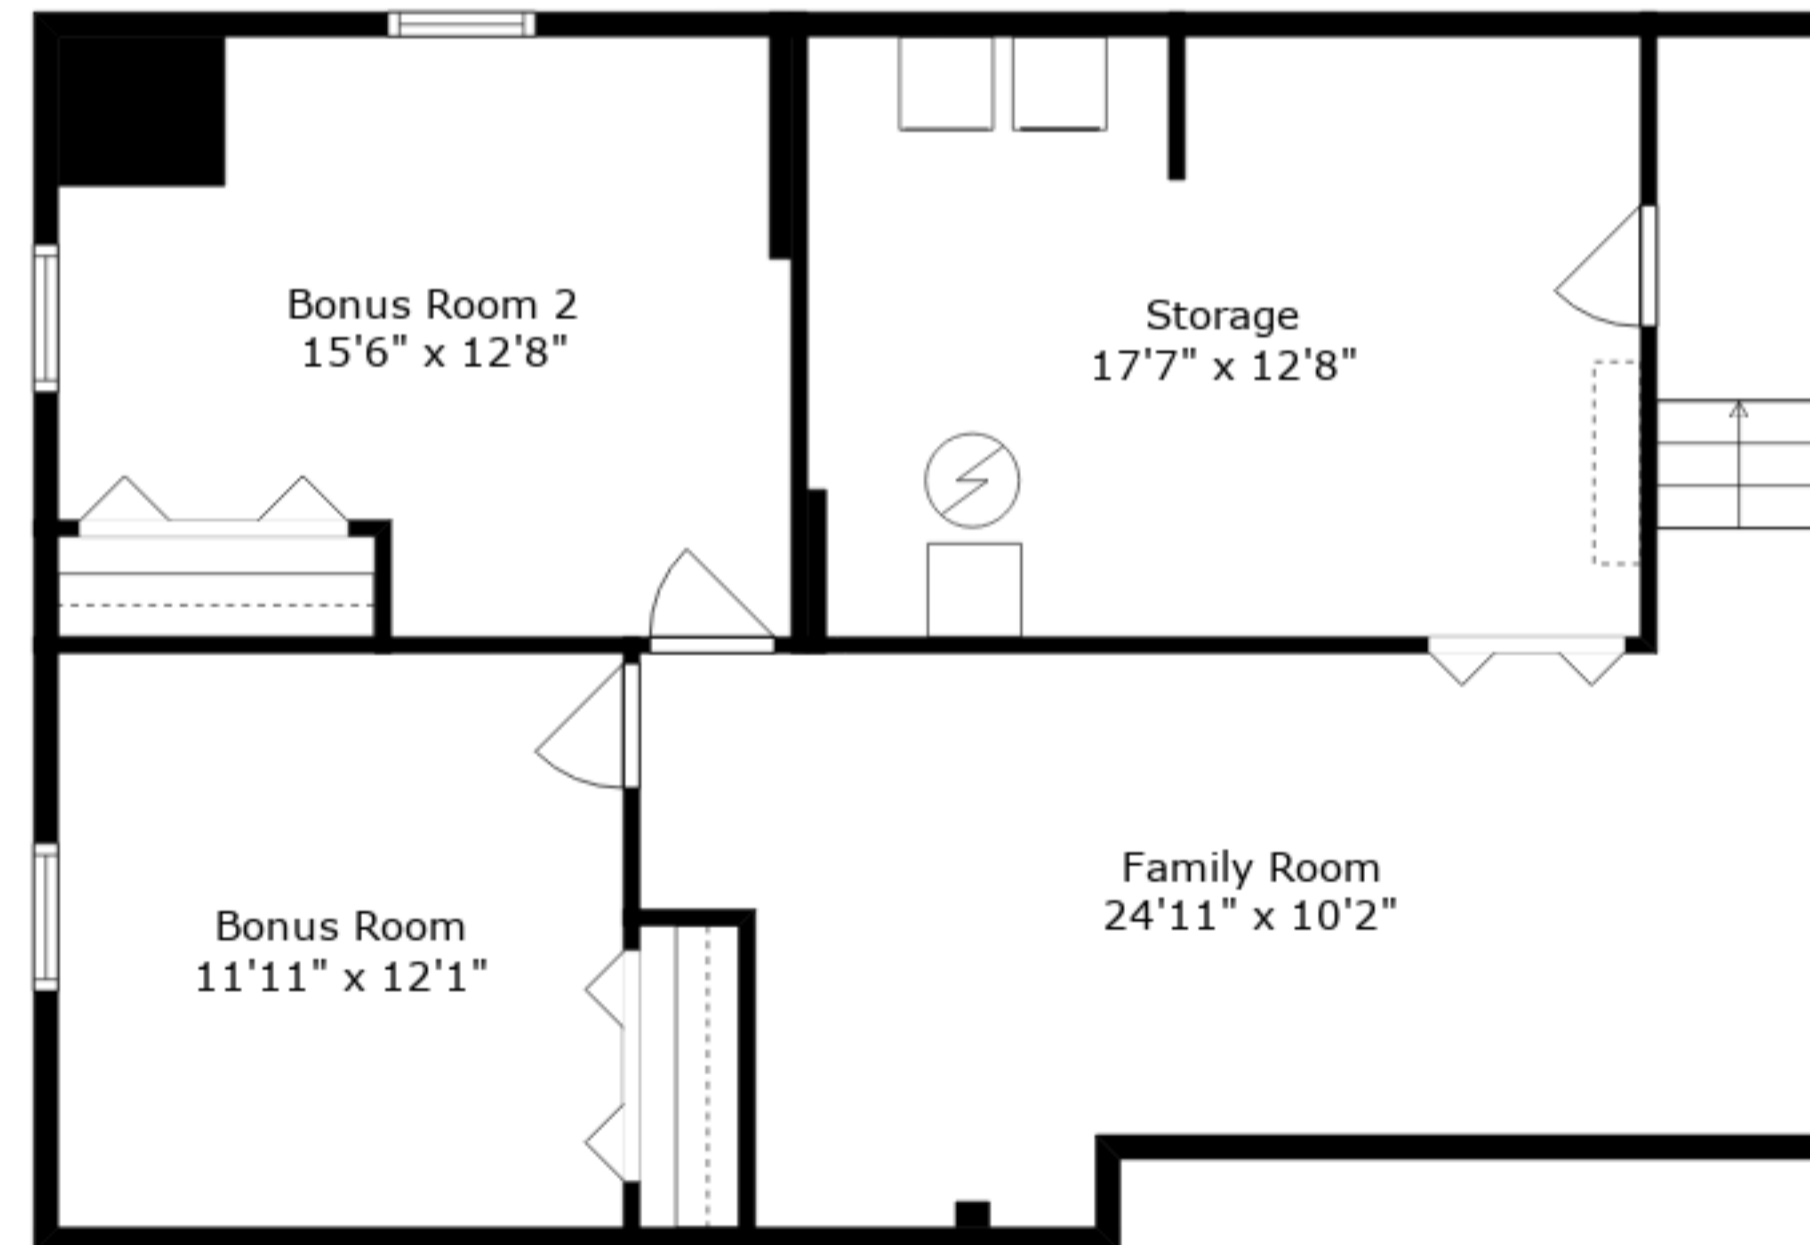

Main Floor

Lower Floor

ESTIMATED AREAS

GLA LOWER FLOOR: 735 sq. ft EXCLUDED AREAS 231 sq. ft
 GLA MAIN FLOOR: 966 sq. ft EXCLUDED AREAS 0 sq. ft
 Total GLA 1701 sq. ft, total area 1932 sq. ft

Sizes And Dimensions Are Approximate. Actual May Vary.