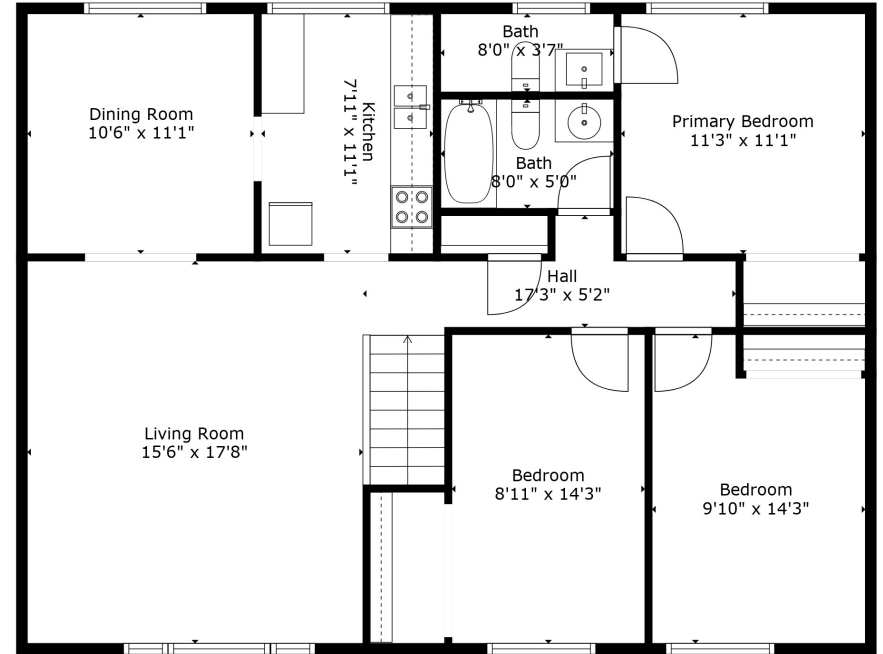

Floor 1

Floor 2

TOTAL: 1567 sq. ft
 FLOOR 1: 443 sq. ft, FLOOR 2: 1124 sq. ft
 EXCLUDED AREAS: GARAGE: 525 sq. ft, UTILITY: 86 sq. ft, PATIO: 309 sq. ft

Measurements Are Calculated By Cubicasa Technology. Deemed Highly Reliable But Not Guaranteed.

TOTAL: 1567 sq. ft
 FLOOR 1: 443 sq. ft, FLOOR 2: 1124 sq. ft
 EXCLUDED AREAS: GARAGE: 525 sq. ft, UTILITY: 86 sq. ft, PATIO: 309 sq. ft

Measurements Are Calculated By Cubicasa Technology. Deemed Highly Reliable But Not Guaranteed.