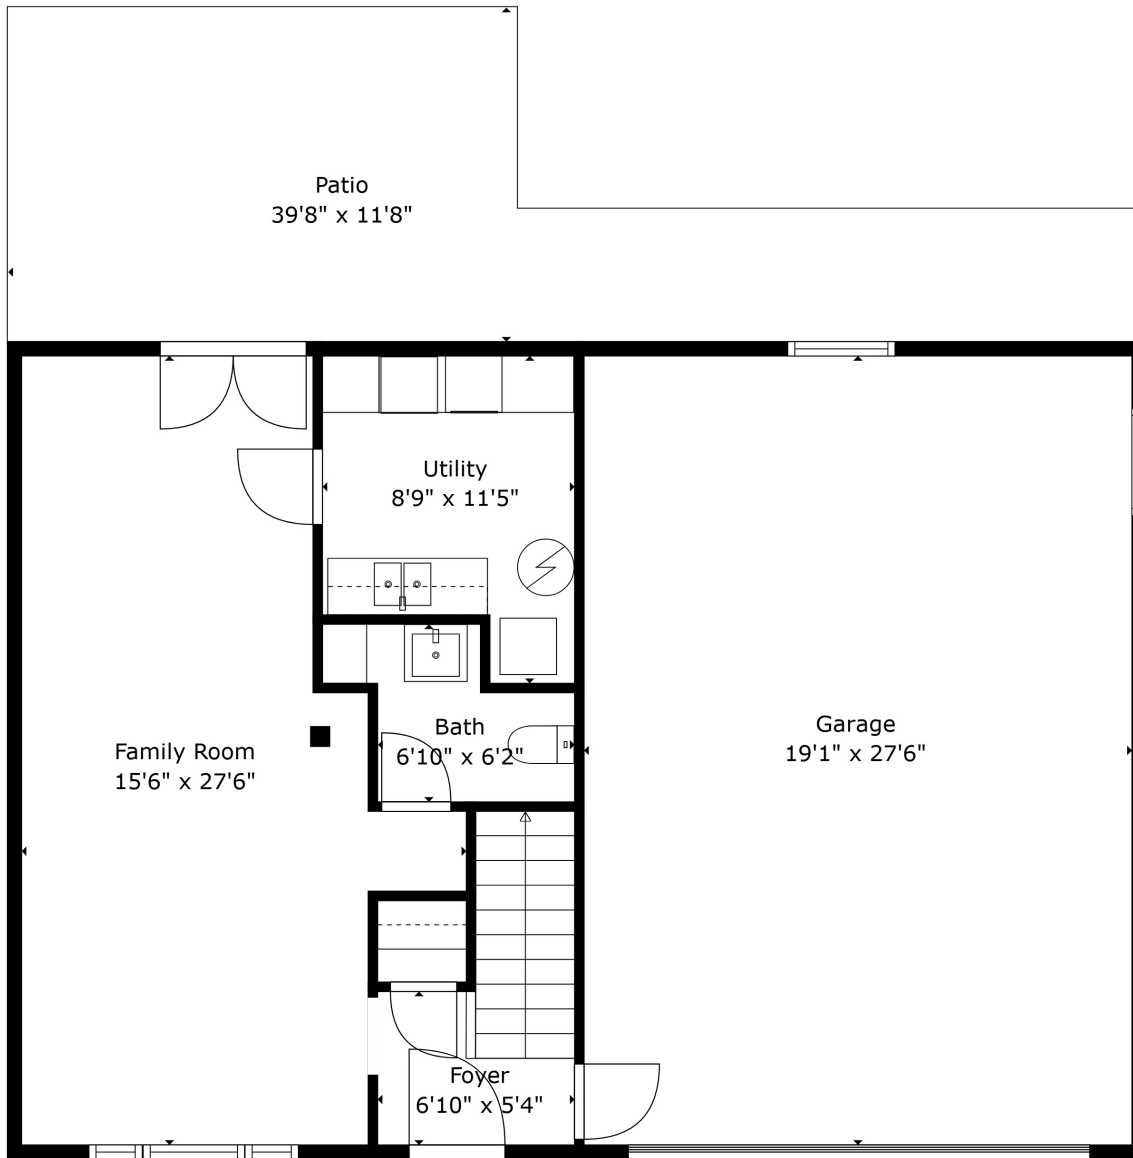

Floor 1

Floor 2

TOTAL: 1567 sq. ft
 FLOOR 1: 443 sq. ft, FLOOR 2: 1124 sq. ft
 EXCLUDED AREAS: GARAGE: 525 sq. ft, UTILITY: 86 sq. ft, PATIO: 309 sq. ft

Measurements Are Calculated By Cubicasa Technology. Deemed Highly Reliable But Not Guaranteed.

TOTAL: 1567 sq. ft
 FLOOR 1: 443 sq. ft, FLOOR 2: 1124 sq. ft
 EXCLUDED AREAS: GARAGE: 525 sq. ft, UTILITY: 86 sq. ft, PATIO: 309 sq. ft

Measurements Are Calculated By Cubicasa Technology. Deemed Highly Reliable But Not Guaranteed.