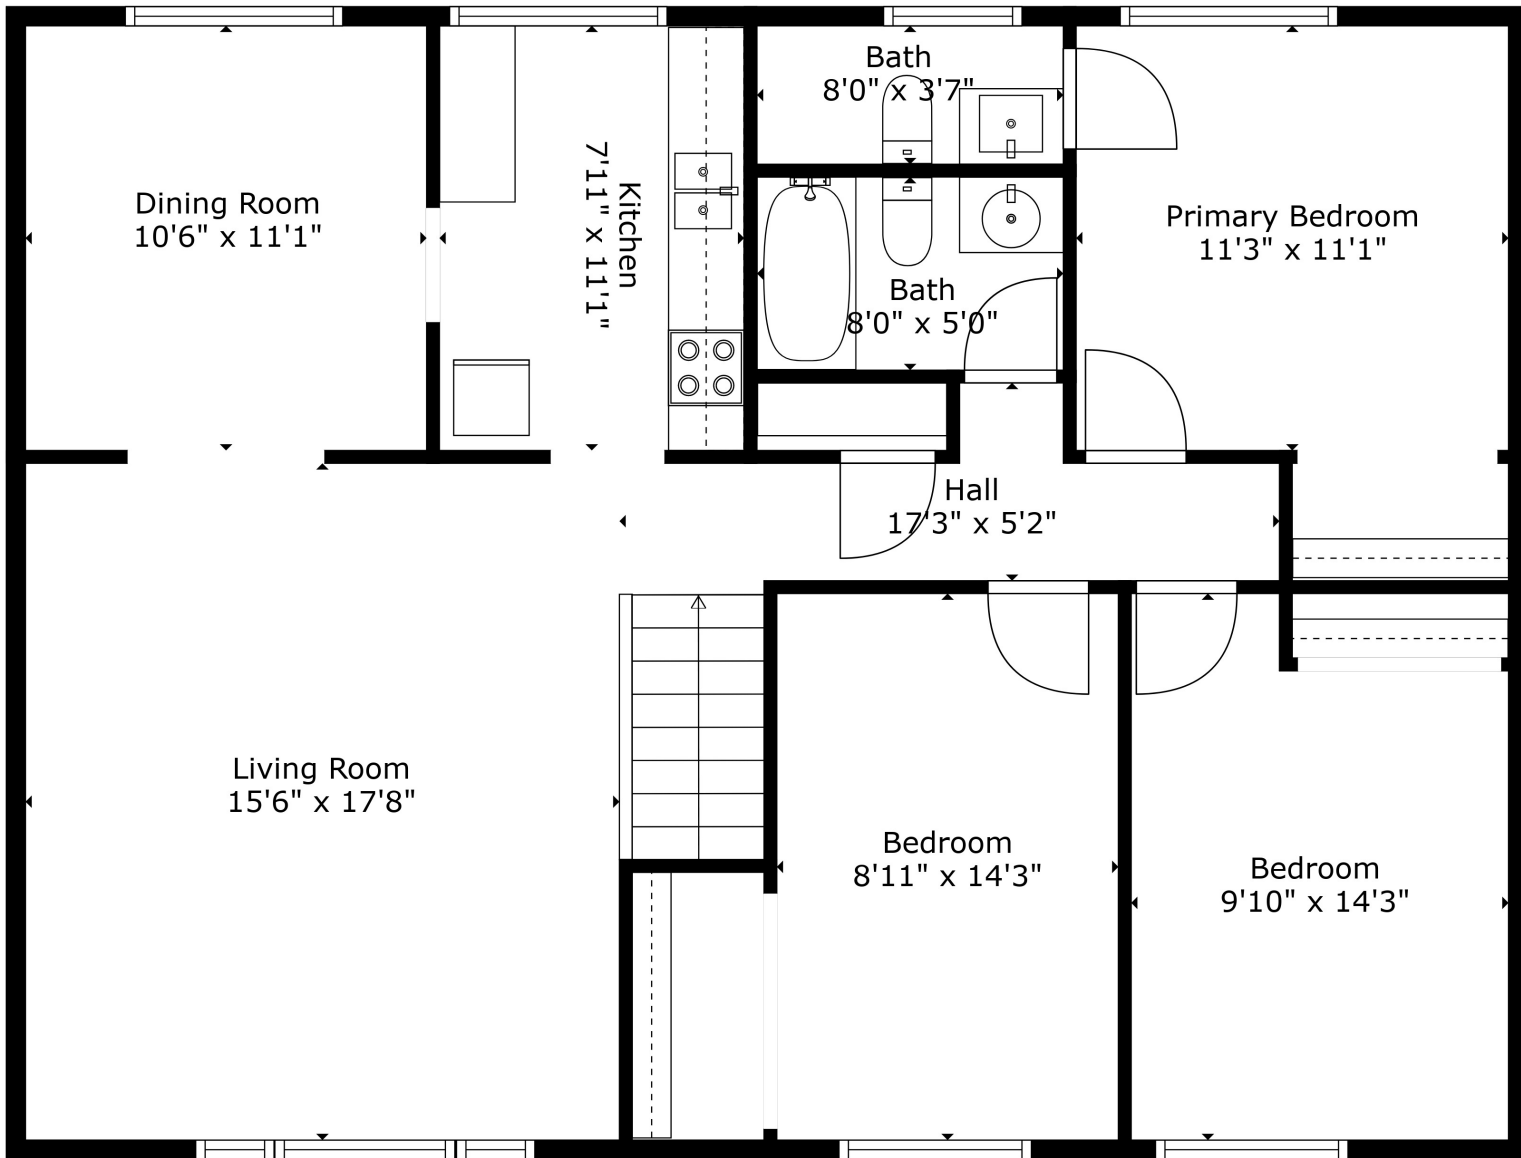

Floor 1

Floor 2

TOTAL: 1567 sq. ft
 FLOOR 1: 443 sq. ft, FLOOR 2: 1124 sq. ft
 EXCLUDED AREAS: GARAGE: 525 sq. ft, UTILITY: 86 sq. ft, PATIO: 309 sq. ft

Measurements Are Calculated By Cubicasa Technology. Deemed Highly Reliable But Not Guaranteed.

TOTAL: 1567 sq. ft
 FLOOR 1: 443 sq. ft, FLOOR 2: 1124 sq. ft
 EXCLUDED AREAS: GARAGE: 525 sq. ft, UTILITY: 86 sq. ft, PATIO: 309 sq. ft

Measurements Are Calculated By Cubicasa Technology. Deemed Highly Reliable But Not Guaranteed.