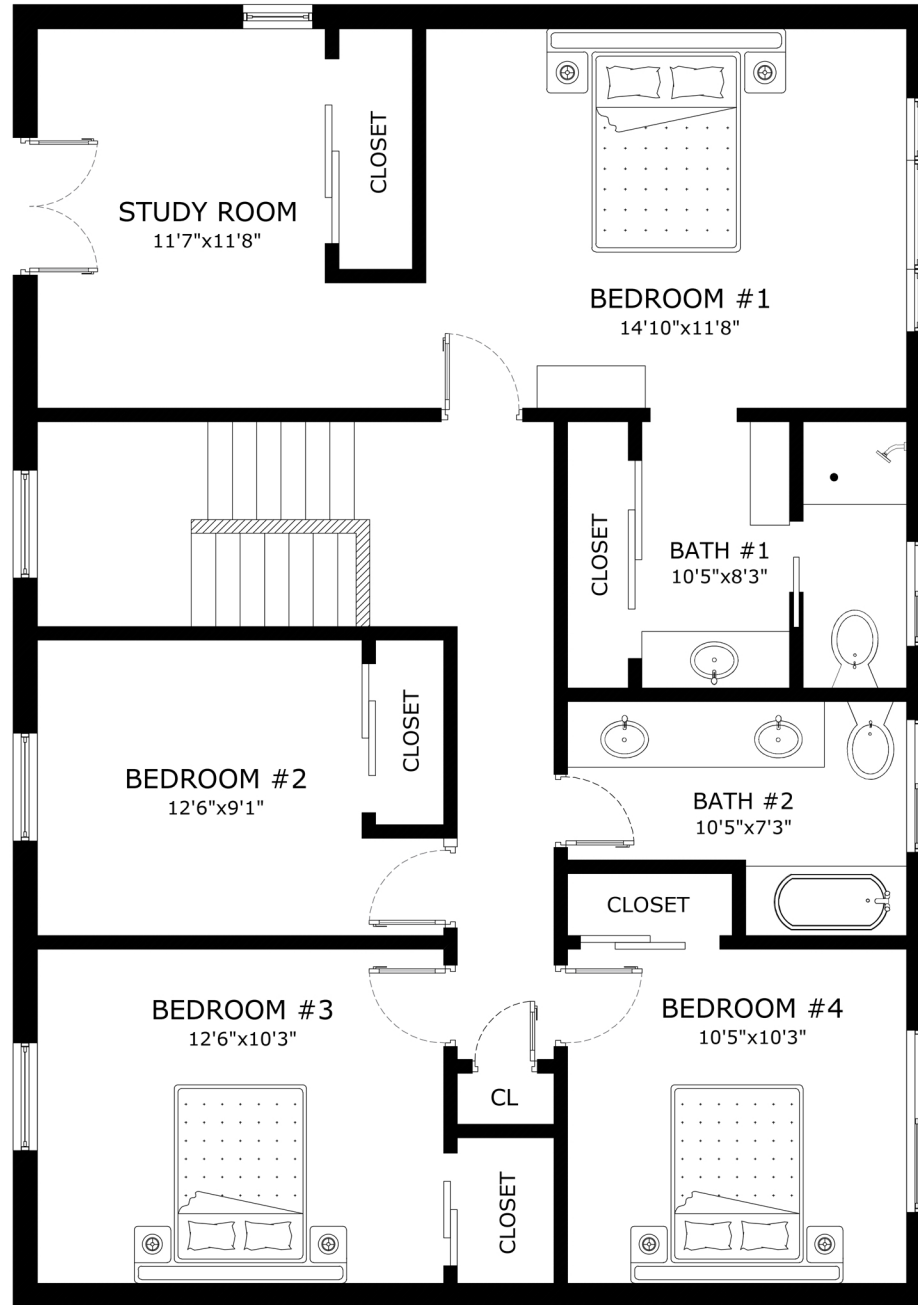

ADDRESS: 2650 Wexford Ave South San Francisco, CA 94080.

SECOND FLOOR

'This floor plan is for illustration purposes only and is not intended to provide precise layout or measurements of the home. Potential buyers should investigate these issues to their own satisfaction.'