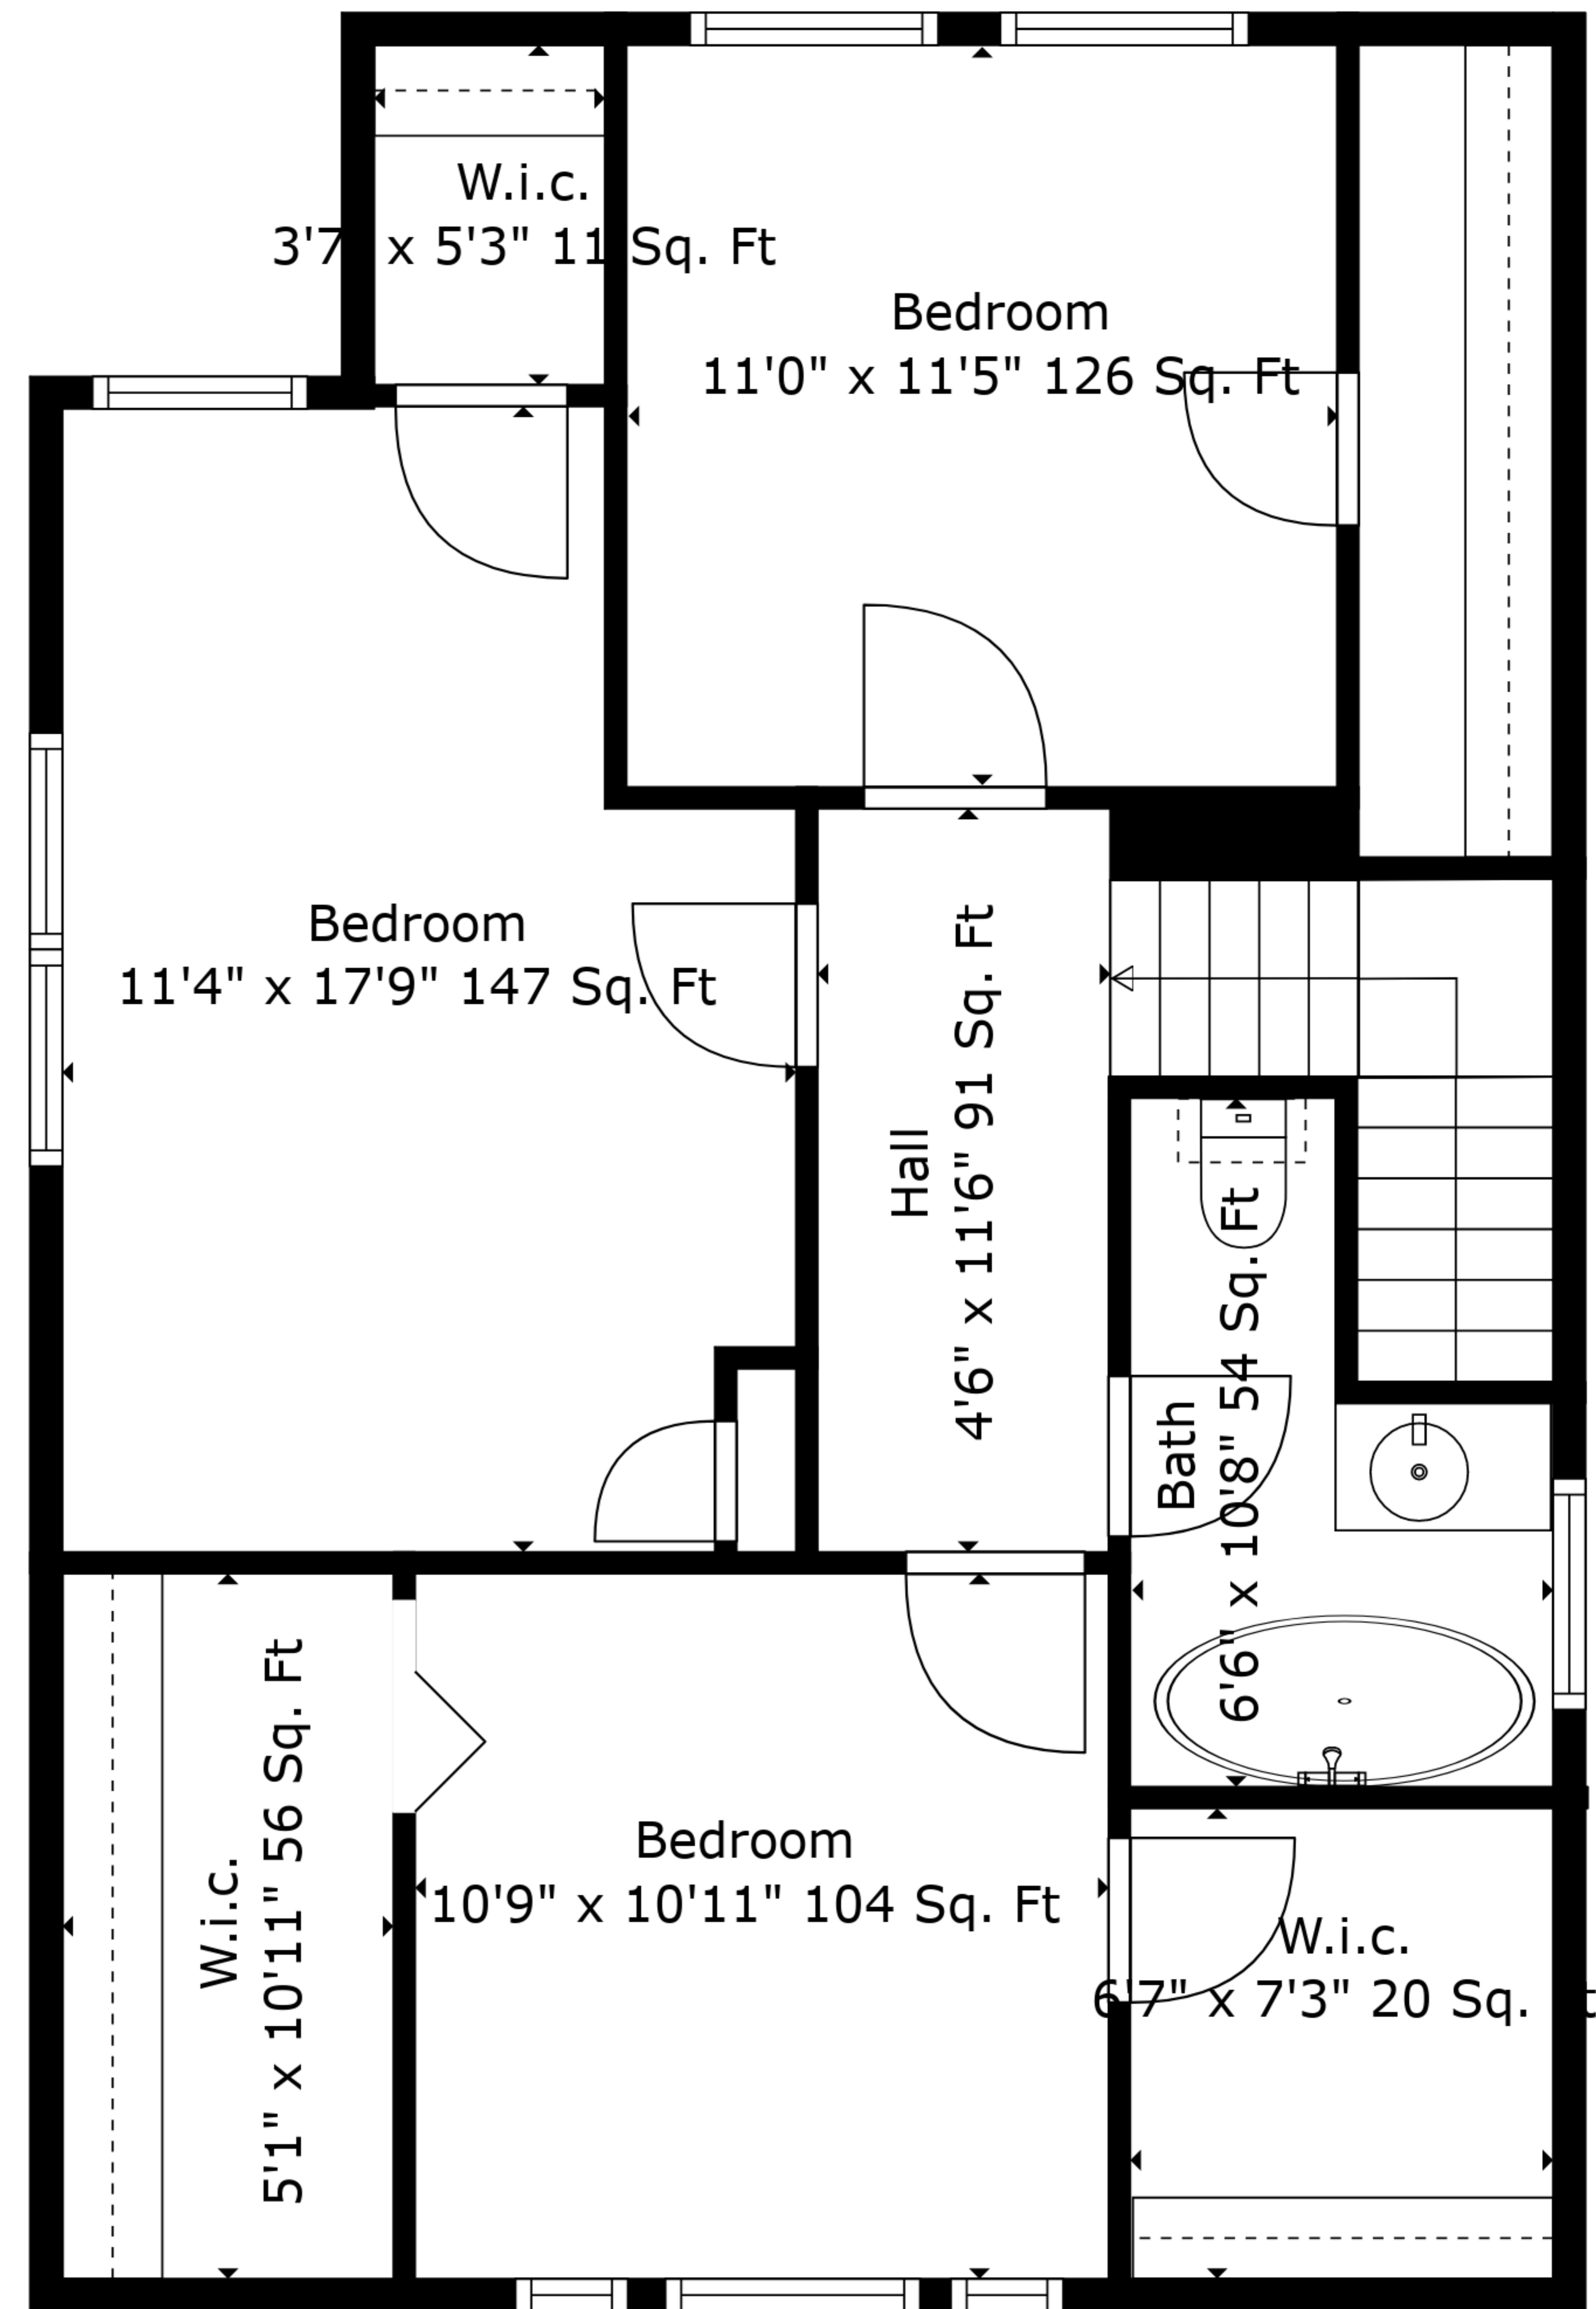

Total scanned area: 1739 sq. ft

Measurements Are Deemed Highly Reliable But Not Guaranteed.

Total scanned area: 1739 sq. ft

Measurements Are Deemed Highly Reliable But Not Guaranteed.

Total scanned area: 1739 sq. ft

Measurements Are Deemed Highly Reliable But Not Guaranteed.

Floor 1

Floor 2

Floor 3

Total scanned area: 1739 sq. ft

Measurements Are Deemed Highly Reliable But Not Guaranteed.