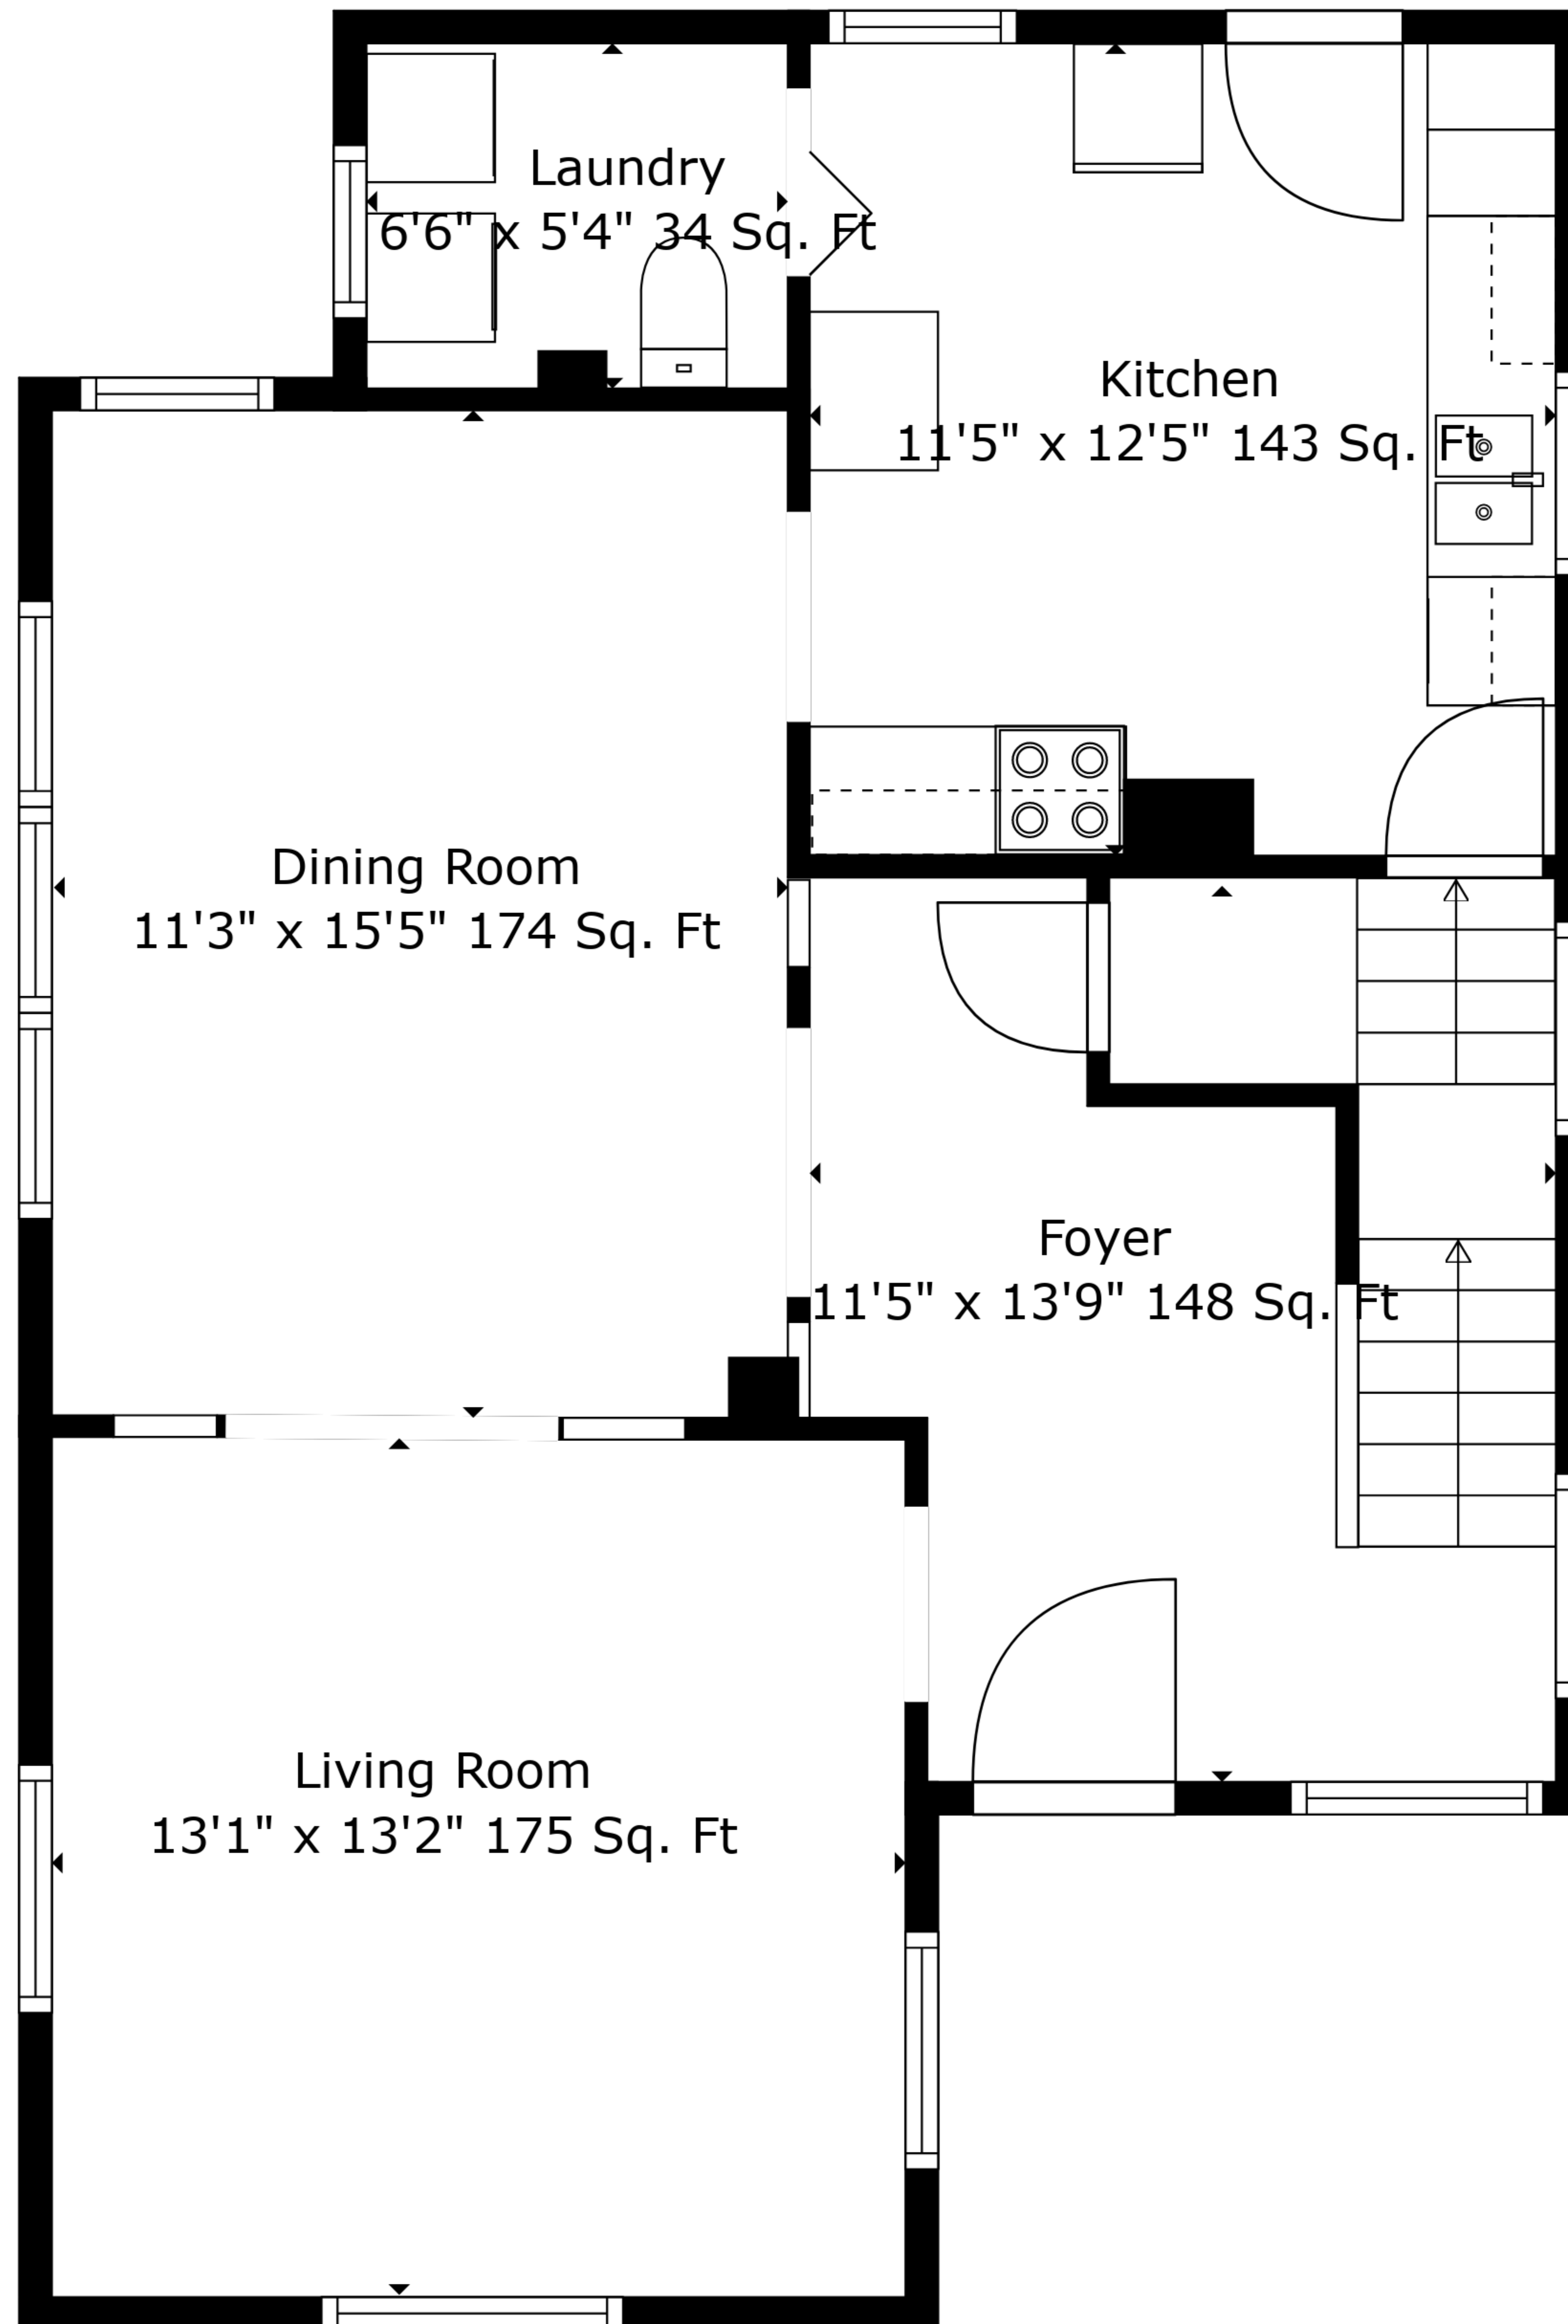

Total scanned area: 1739 sq. ft

Measurements Are Deemed Highly Reliable But Not Guaranteed.

Total scanned area: 1739 sq. ft

Measurements Are Deemed Highly Reliable But Not Guaranteed.

Total scanned area: 1739 sq. ft

Measurements Are Deemed Highly Reliable But Not Guaranteed.

Floor 1

Floor 2

Floor 3

Total scanned area: 1739 sq. ft

Measurements Are Deemed Highly Reliable But Not Guaranteed.