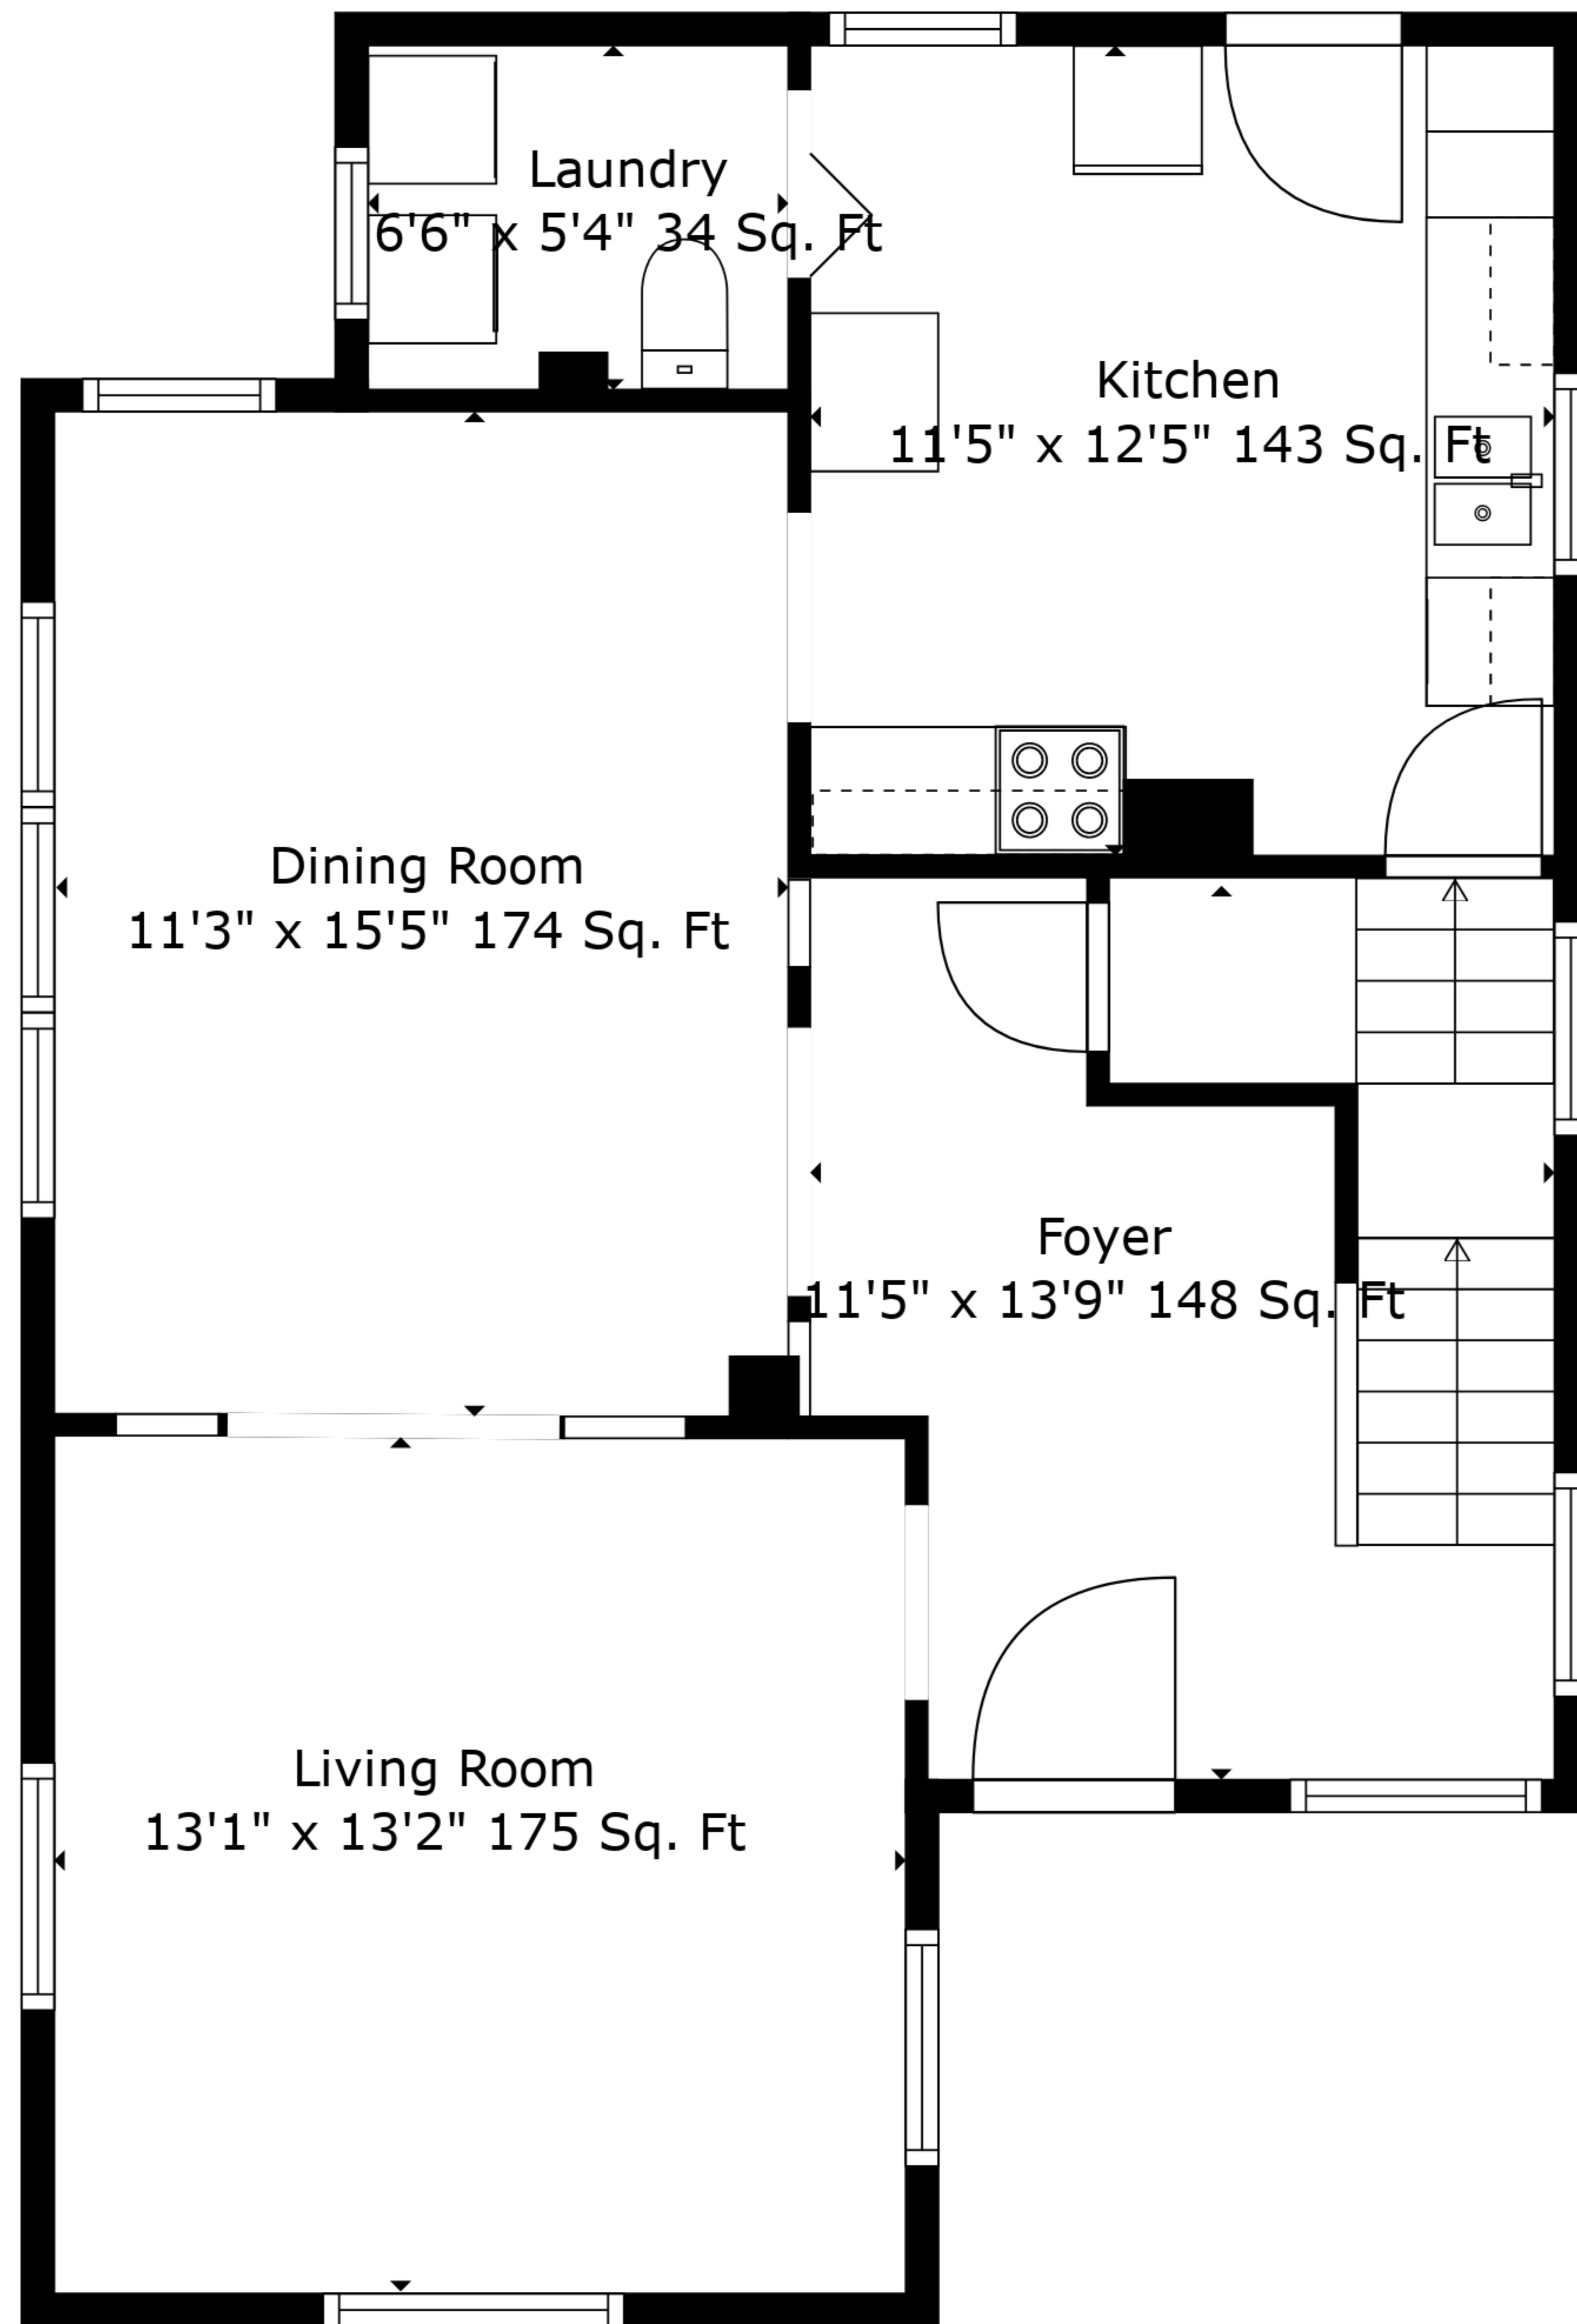

Total scanned area: 1739 sq. ft

Measurements Are Deemed Highly Reliable But Not Guaranteed.

Total scanned area: 1739 sq. ft

Measurements Are Deemed Highly Reliable But Not Guaranteed.

Total scanned area: 1739 sq. ft

Measurements Are Deemed Highly Reliable But Not Guaranteed.

Floor 1

Floor 2

Floor 3

Total scanned area: 1739 sq. ft

Measurements Are Deemed Highly Reliable But Not Guaranteed.