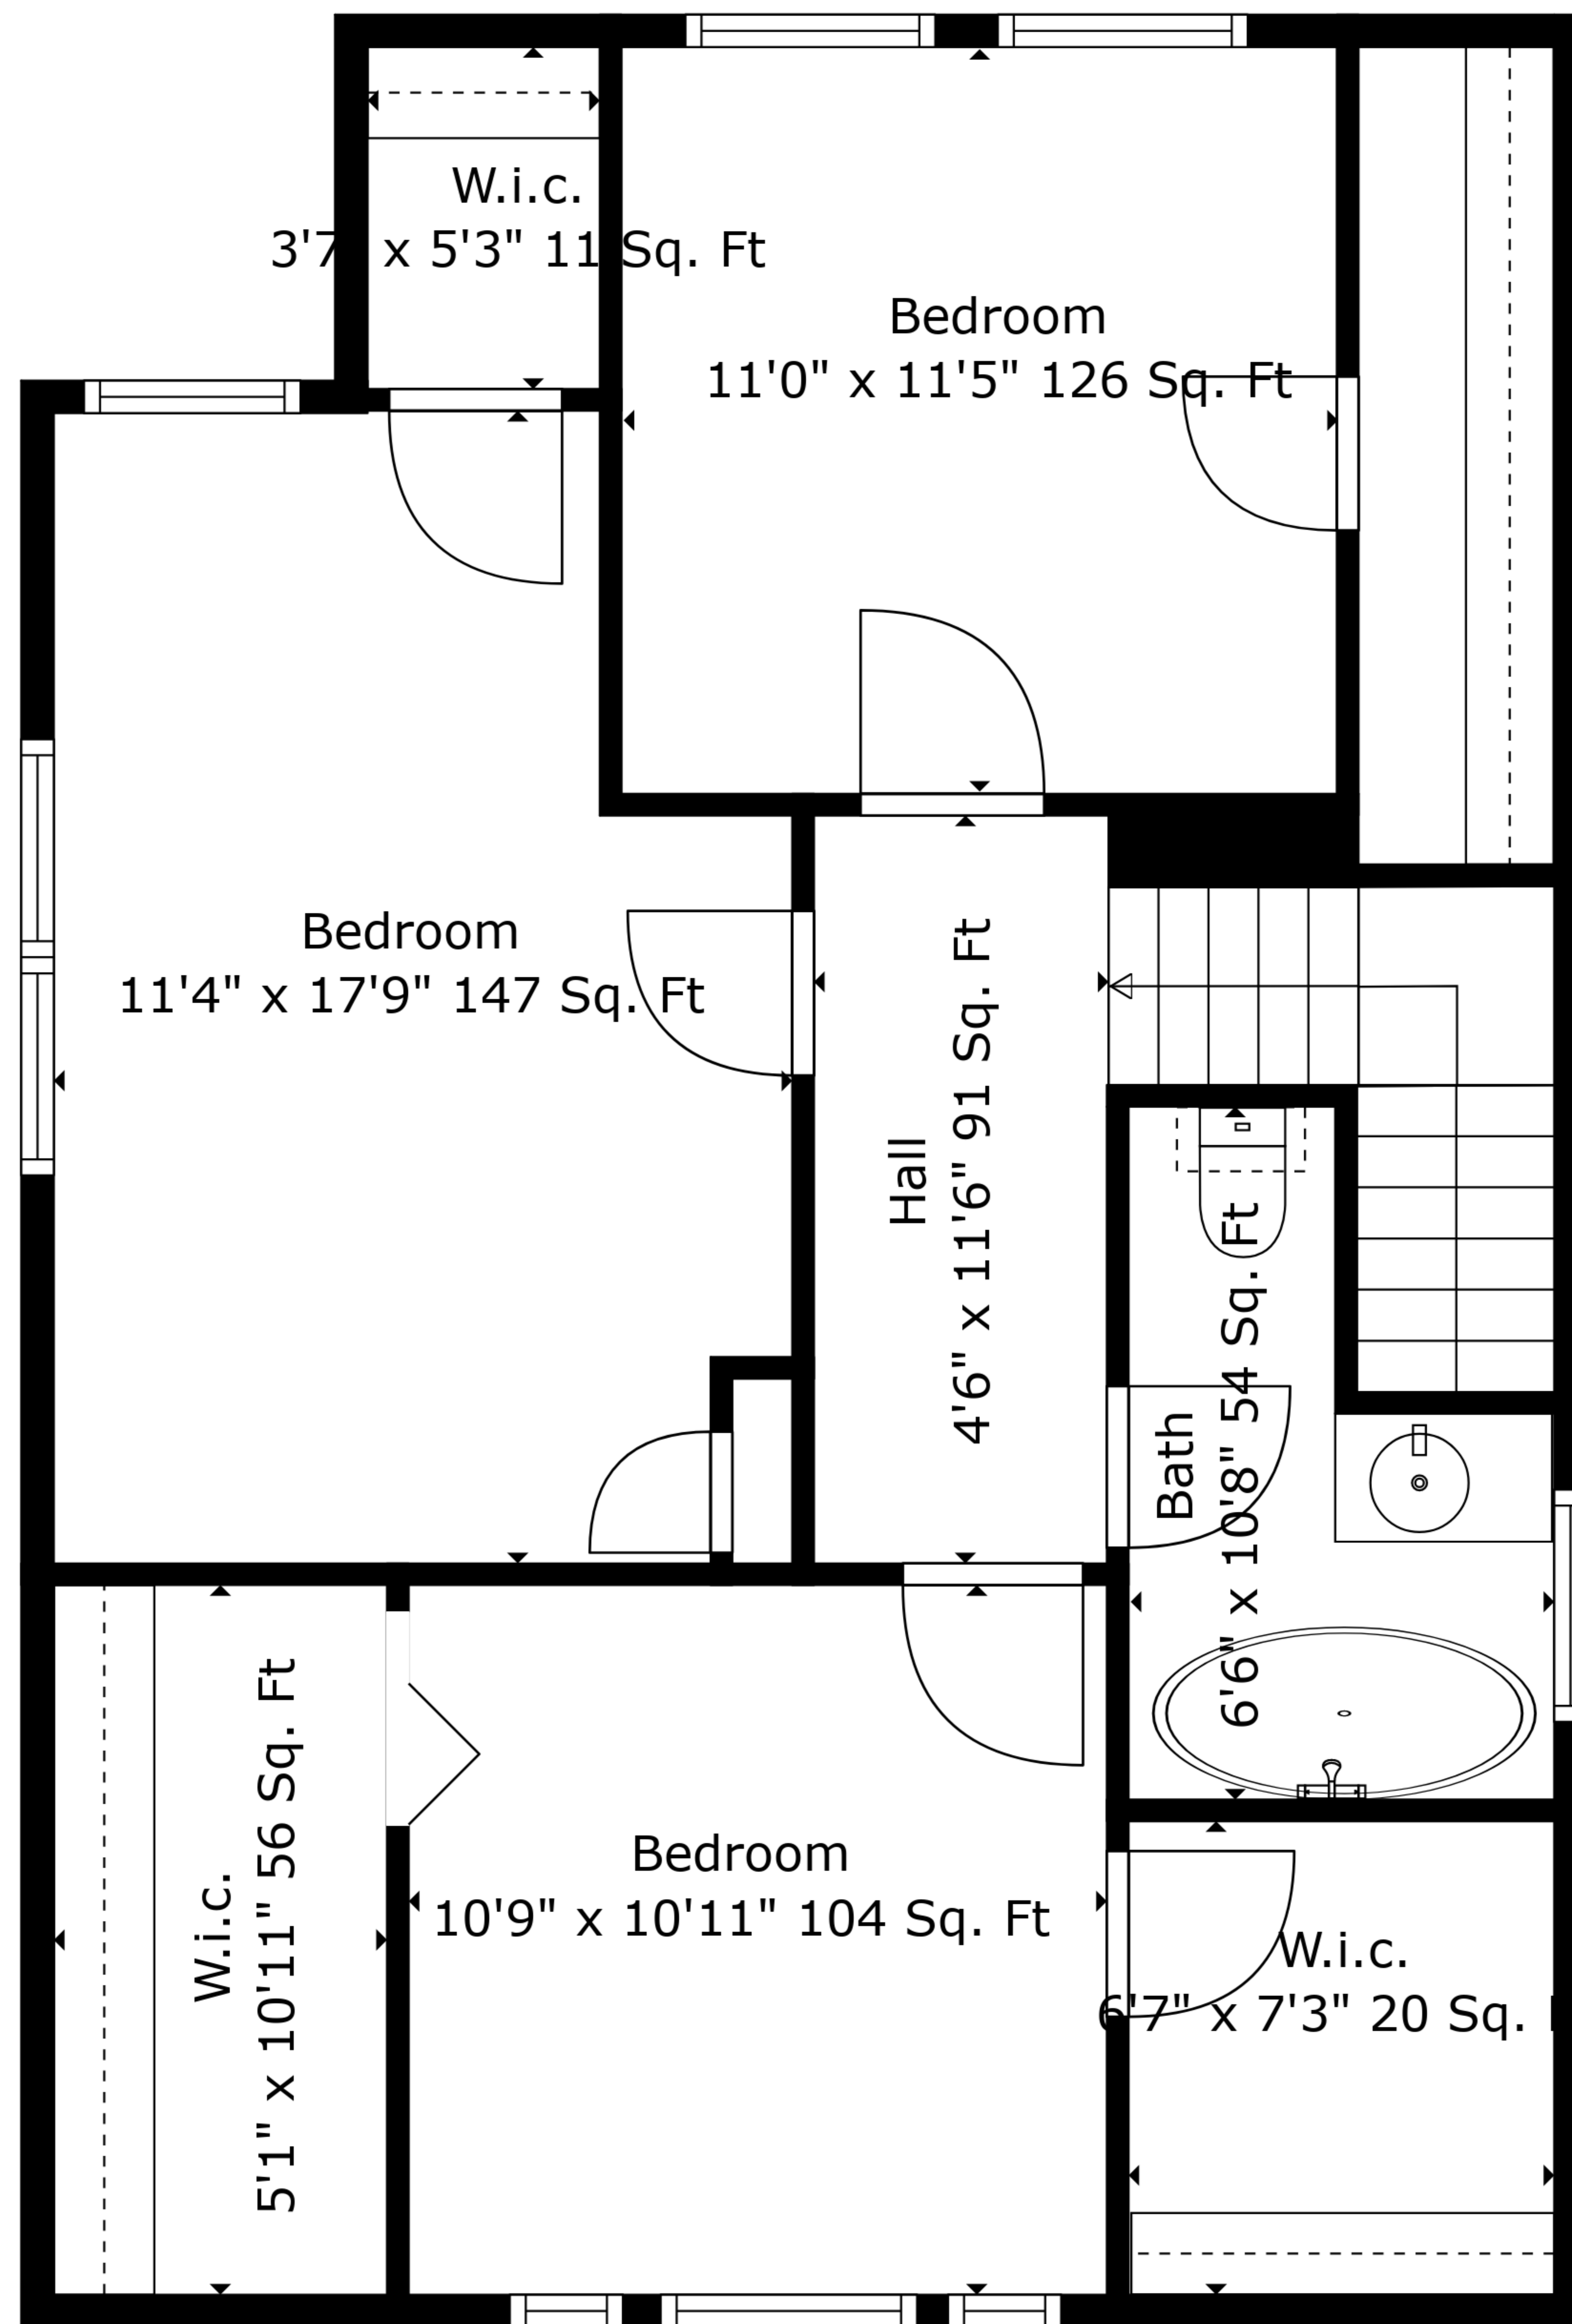

Total scanned area: 1739 sq. ft

Measurements Are Deemed Highly Reliable But Not Guaranteed.

Total scanned area: 1739 sq. ft

Measurements Are Deemed Highly Reliable But Not Guaranteed.

Total scanned area: 1739 sq. ft

Measurements Are Deemed Highly Reliable But Not Guaranteed.

Floor 1

Floor 2

Floor 3

Total scanned area: 1739 sq. ft

Measurements Are Deemed Highly Reliable But Not Guaranteed.