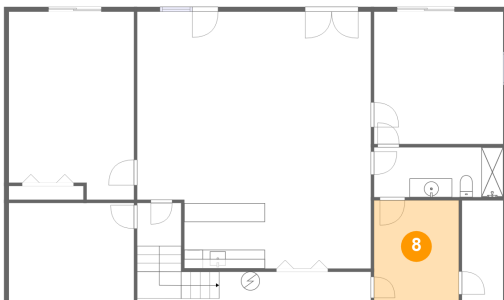

8 Floor 1 - Cl

Dimensions: 9'0" x 10'9"
Area: 97 sq. ft
Counted as living area: Yes

Heated: Yes
Finished: Yes
Enclosed: Yes
Contiguous: Yes
Permitted: Yes
Wet space: No
Addition: No
Conversion: No