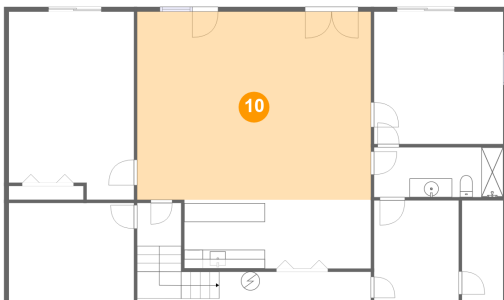

9 Floor 1 - Bath

Dimensions: 13'9" x 5'4"
Area: 73 sq. ft
Counted as living area: Yes

Heated: Yes
Finished: Yes
Enclosed: Yes
Contiguous: Yes
Permitted: Yes
Wet space: Yes
Addition: No
Conversion: No

10 Floor 1 - Living Room