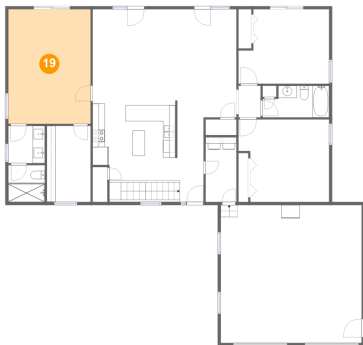

19 Floor 2 - Bedroom

Dimensions: 13'5" x 18'8"
Area: 250 sq. ft
Counted as living area: Yes

Heated: Yes
Finished: Yes
Enclosed: Yes
Contiguous: Yes
Permitted: Yes
Wet space: No
Addition: No
Conversion: No