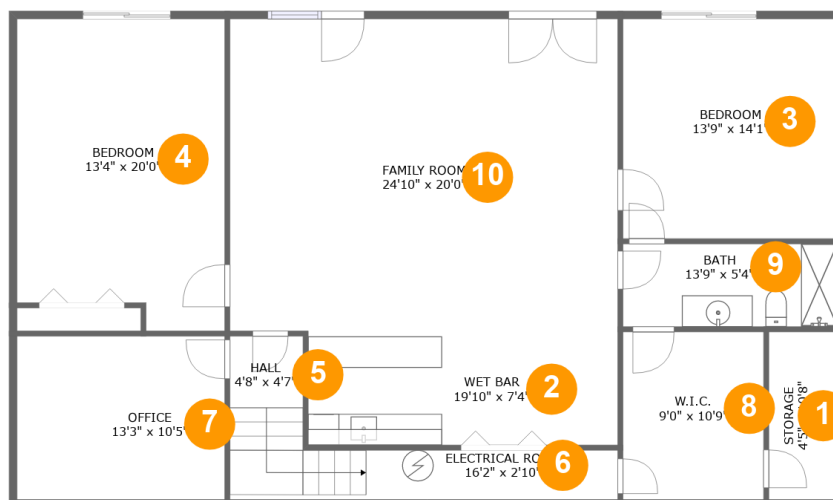

 **3,980** Total sqft

265 Marvin Gardens Drive, North Shore, Moneta, Franklin County, Virginia, United States, 24121

Room dimensions

Floor 1

Total sqft: 1704 Living area: 1545

#		Dimensions	sqft	Counted as living area
1	Storage	4'5" x 10'8"	47 sq. ft	No
2	Bar	19'10" x 7'4"	145 sq. ft	Yes
3	Bedroom	13'9" x 14'1"	193 sq. ft	Yes
4	Bedroom	13'4" x 20'0"	251 sq. ft	Yes
5	Hall	4'8" x 4'7"	21 sq. ft	Yes
6	Room	16'2" x 2'10"	91 sq. ft	No
7	Office	13'3" x 10'5"	139 sq. ft	Yes
8	Cl	9'0" x 10'9"	97 sq. ft	Yes
9	Bath	13'9" x 5'4"	73 sq. ft	Yes
10	Living Room	24'10" x 20'0"	497 sq. ft	Yes

265 Marvin Gardens Drive, North Shore, Moneta, Franklin County, Virginia, United States, 24121

Room dimensions

Floor 2

Total sqft: 2276 Living area: 1724

#		Dimensions	sqft	Counted as living area
11	Bedroom	14'9" x 12'1"	163 sq. ft	Yes
12	Garage	22'11" x 22'5"	515 sq. ft	No
13	Bedroom	14'9" x 13'5"	182 sq. ft	Yes
14	Cl	7'2" x 12'5"	88 sq. ft	Yes
15	Dining Room	9'4" x 15'8"	147 sq. ft	Yes
16	Bath	10'10" x 5'2"	50 sq. ft	Yes
17	Room	3'7" x 5'2"	19 sq. ft	Yes
18	Kitchen	13'6" x 12'2"	157 sq. ft	Yes
19	Bedroom	13'5" x 18'8"	250 sq. ft	Yes
20	Entry	4'6" x 13'8"	101 sq. ft	Yes
21	Living Room	14'1" x 17'7"	240 sq. ft	Yes

1 Floor 1 - Storage

Dimensions: 4'5" x 10'8"
Area: 47 sq. ft
Counted as living area: No

Heated: No
Finished: No
Enclosed: No
Contiguous: Yes
Permitted: Yes
Wet space: No
Addition: No
Conversion: No

2 Floor 1 - Bar

18 Floor 2 - Kitchen

Dimensions: 13'6" x 12'2"
Area: 157 sq. ft
Counted as living area: Yes

Heated: Yes
Finished: Yes
Enclosed: Yes
Contiguous: Yes
Permitted: Yes
Wet space: No
Addition: No
Conversion: No