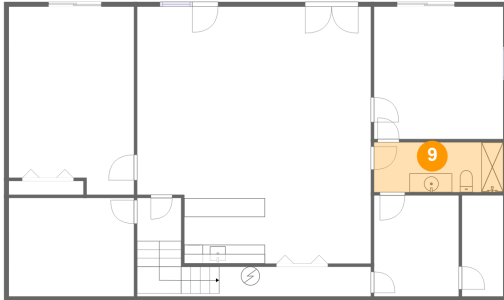

**265 Marvin Gardens Drive, North Shore, Moneta,
Franklin County, Virginia, United States, 24121**

9 Floor 1 - Bath

Dimensions: 13'9" x 5'4"
Area: 73 sq. ft
Counted as living area: Yes

Heated: Yes
Finished: Yes
Enclosed: Yes
Contiguous: Yes
Permitted: Yes
Wet space: Yes
Addition: No
Conversion: No