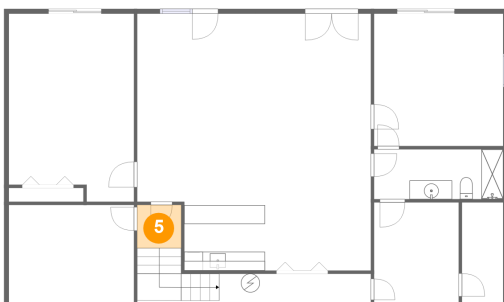

5 Floor 1 - Hall

Dimensions: 4'8" x 4'7"
Area: 21 sq. ft
Counted as living area: Yes

Heated: Yes
Finished: Yes
Enclosed: Yes
Contiguous: Yes
Permitted: Yes
Wet space: No
Addition: No
Conversion: No