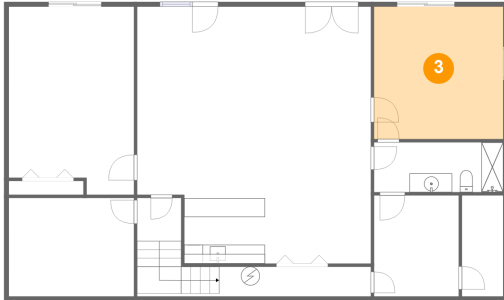

265 Marvin Gardens Drive, North Shore, Moneta, Franklin County, Virginia, United States, 24121

3 Floor 1 - Bedroom

Dimensions: 13'9" x 14'1"
Area: 193 sq. ft
Counted as living area: Yes

Heated: Yes
Finished: Yes
Enclosed: Yes
Contiguous: Yes
Permitted: Yes
Wet space: No
Addition: No
Conversion: No