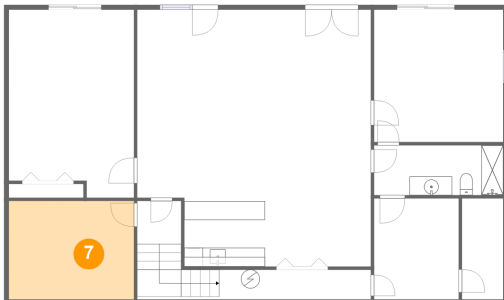

5 Floor 1 - Hall

Dimensions: 4'8" x 4'7"
Area: 21 sq. ft
Counted as living area: Yes

Heated: Yes
Finished: Yes
Enclosed: Yes
Contiguous: Yes
Permitted: Yes
Wet space: No
Addition: No
Conversion: No

265 Marvin Gardens Drive, North Shore, Moneta, Franklin County, Virginia, United States, 24121

6 Floor 1 - Room

Dimensions: 16'2" x 2'10"
Area: 91 sq. ft
Counted as living area: No

Heated: No
Finished: No
Enclosed: Yes
Contiguous: Yes
Permitted: Yes
Wet space: No
Addition: No
Conversion: No

7 Floor 1 - Office