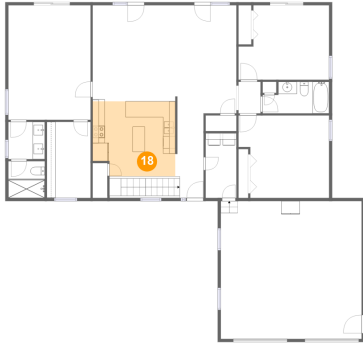

**265 Marvin Gardens Drive, North Shore, Moneta,
Franklin County, Virginia, United States, 24121**

18 Floor 2 - Kitchen

Dimensions: 13'6" x 12'2"
Area: 157 sq. ft
Counted as living area: Yes

Heated: Yes
Finished: Yes
Enclosed: Yes
Contiguous: Yes
Permitted: Yes
Wet space: No
Addition: No
Conversion: No