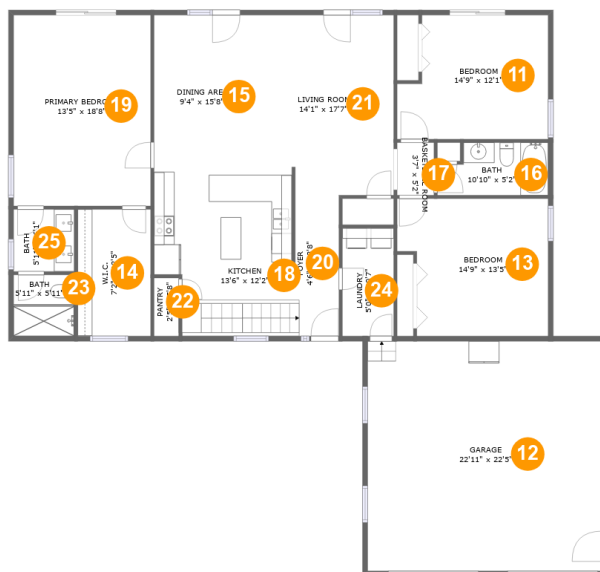

 **3,980** Total sqft

265 Marvin Gardens Drive, North Shore, Moneta, Franklin County, Virginia, United States, 24121

Room dimensions

Floor 1

Total sqft: 1704 Living area: 1545

#		Dimensions	sqft	Counted as living area
1	Storage	4'5" x 10'8"	47 sq. ft	No
2	Bar	19'10" x 7'4"	145 sq. ft	Yes
3	Bedroom	13'9" x 14'1"	193 sq. ft	Yes
4	Bedroom	13'4" x 20'0"	251 sq. ft	Yes
5	Hall	4'8" x 4'7"	21 sq. ft	Yes
6	Room	16'2" x 2'10"	91 sq. ft	No
7	Office	13'3" x 10'5"	139 sq. ft	Yes
8	Cl	9'0" x 10'9"	97 sq. ft	Yes
9	Bath	13'9" x 5'4"	73 sq. ft	Yes
10	Living Room	24'10" x 20'0"	497 sq. ft	Yes

265 Marvin Gardens Drive, North Shore, Moneta, Franklin County, Virginia, United States, 24121

Room dimensions

Floor 2

Total sqft: 2276 Living area: 1724

#		Dimensions	sqft	Counted as living area
11	Bedroom	14'9" x 12'1"	163 sq. ft	Yes
12	Garage	22'11" x 22'5"	515 sq. ft	No
13	Bedroom	14'9" x 13'5"	182 sq. ft	Yes
14	Cl	7'2" x 12'5"	88 sq. ft	Yes
15	Dining Room	9'4" x 15'8"	147 sq. ft	Yes
16	Bath	10'10" x 5'2"	50 sq. ft	Yes
17	Room	3'7" x 5'2"	19 sq. ft	Yes
18	Kitchen	13'6" x 12'2"	157 sq. ft	Yes
19	Bedroom	13'5" x 18'8"	250 sq. ft	Yes
20	Entry	4'6" x 13'8"	101 sq. ft	Yes
21	Living Room	14'1" x 17'7"	240 sq. ft	Yes

#		Dimensions	sqft	Counted as living area
22	Pantry	2'5" x 5'8"	14 sq. ft	Yes
23	Bath	5'11" x 5'11"	36 sq. ft	Yes
24	Utility	5'0" x 10'7"	53 sq. ft	Yes
25	Bath	5'11" x 6'1"	36 sq. ft	Yes

265 Marvin Gardens Drive, North Shore, Moneta, Franklin County, Virginia, United States, 24121

1 Floor 1 - Storage

Dimensions: 4'5" x 10'8"
Area: 47 sq. ft
Counted as living area: No

Heated: No
Finished: No
Enclosed: No
Contiguous: Yes
Permitted: Yes
Wet space: No
Addition: No
Conversion: No

2 Floor 1 - Bar