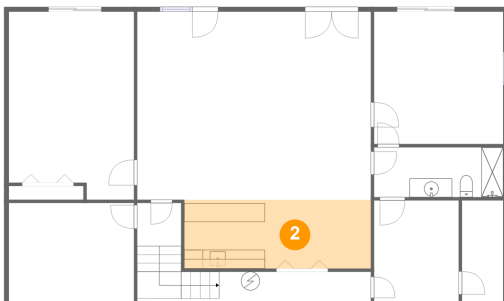

#		Dimensions	sqft	Counted as living area
22	Pantry	2'5" x 5'8"	14 sq. ft	Yes
23	Bath	5'11" x 5'11"	36 sq. ft	Yes
24	Utility	5'0" x 10'7"	53 sq. ft	Yes
25	Bath	5'11" x 6'1"	36 sq. ft	Yes

265 Marvin Gardens Drive, North Shore, Moneta, Franklin County, Virginia, United States, 24121

1 Floor 1 - Storage

Dimensions: 4'5" x 10'8"
Area: 47 sq. ft
Counted as living area: No

Heated: No
Finished: No
Enclosed: No
Contiguous: Yes
Permitted: Yes
Wet space: No
Addition: No
Conversion: No

2 Floor 1 - Bar