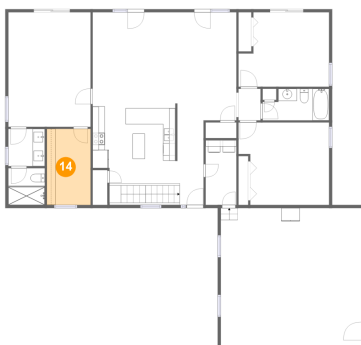

14 Floor 2 - Cl

Dimensions: 7'2" x 12'5"
Area: 88 sq. ft
Counted as living area: Yes

Heated: Yes
Finished: Yes
Enclosed: Yes
Contiguous: Yes
Permitted: Yes
Wet space: No
Addition: No
Conversion: No