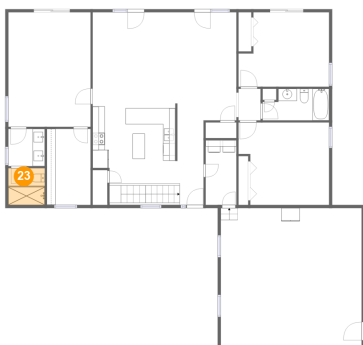

23 Floor 2 - Bath

Dimensions: 5'11" x 5'11"
Area: 36 sq. ft
Counted as living area: Yes

Heated: Yes
Finished: Yes
Enclosed: Yes
Contiguous: Yes
Permitted: Yes
Wet space: Yes
Addition: No
Conversion: No