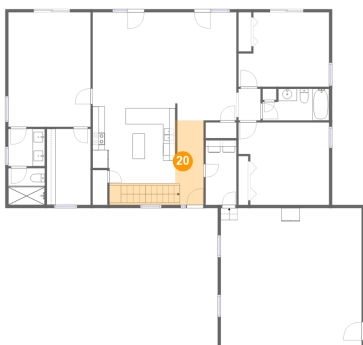

20 Floor 2 - Entry

Dimensions: 4'6" x 13'8"
Area: 101 sq. ft
Counted as living area: Yes

Heated: Yes
Finished: Yes
Enclosed: Yes
Contiguous: Yes
Permitted: Yes
Wet space: No
Addition: No
Conversion: No

265 Marvin Gardens Drive, North Shore, Moneta, Franklin County, Virginia, United States, 24121