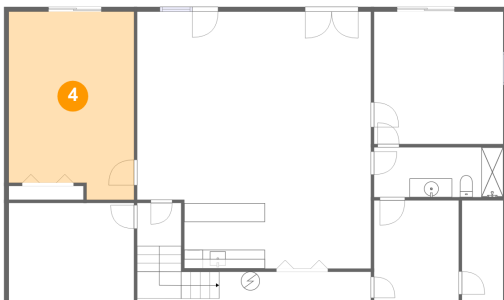

4 Floor 1 - Bedroom

Dimensions: 13'4" x 20'0"
Area: 251 sq. ft
Counted as living area: Yes

Heated: Yes
Finished: Yes
Enclosed: Yes
Contiguous: Yes
Permitted: Yes
Wet space: No
Addition: No
Conversion: No