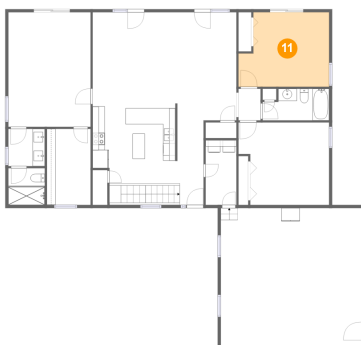

11 Floor 2 - Bedroom

Dimensions: 14'9" x 12'1"
Area: 163 sq. ft
Counted as living area: Yes

Heated: Yes
Finished: Yes
Enclosed: Yes
Contiguous: Yes
Permitted: Yes
Wet space: No
Addition: No
Conversion: No