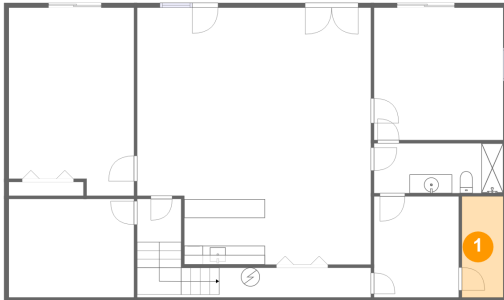

#		Dimensions	sqft	Counted as living area
22	Pantry	2'5" x 5'8"	14 sq. ft	Yes
23	Bath	5'11" x 5'11"	36 sq. ft	Yes
24	Utility	5'0" x 10'7"	53 sq. ft	Yes
25	Bath	5'11" x 6'1"	36 sq. ft	Yes

265 Marvin Gardens Drive, North Shore, Moneta, Franklin County, Virginia, United States, 24121

1 Floor 1 - Storage

Dimensions: 4'5" x 10'8"
Area: 47 sq. ft
Counted as living area: No

Heated: No
Finished: No
Enclosed: No
Contiguous: Yes
Permitted: Yes
Wet space: No
Addition: No
Conversion: No

2 Floor 1 - Bar