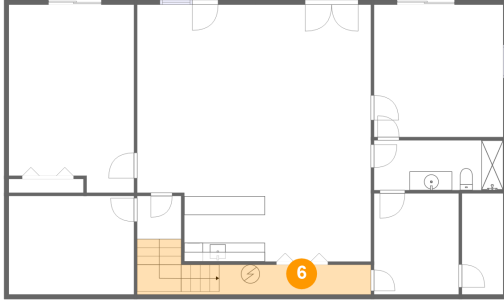

265 Marvin Gardens Drive, North Shore, Moneta, Franklin County, Virginia, United States, 24121

6 Floor 1 - Room

Dimensions: 16'2" x 2'10"
Area: 91 sq. ft
Counted as living area: No

Heated: No
Finished: No
Enclosed: Yes
Contiguous: Yes
Permitted: Yes
Wet space: No
Addition: No
Conversion: No