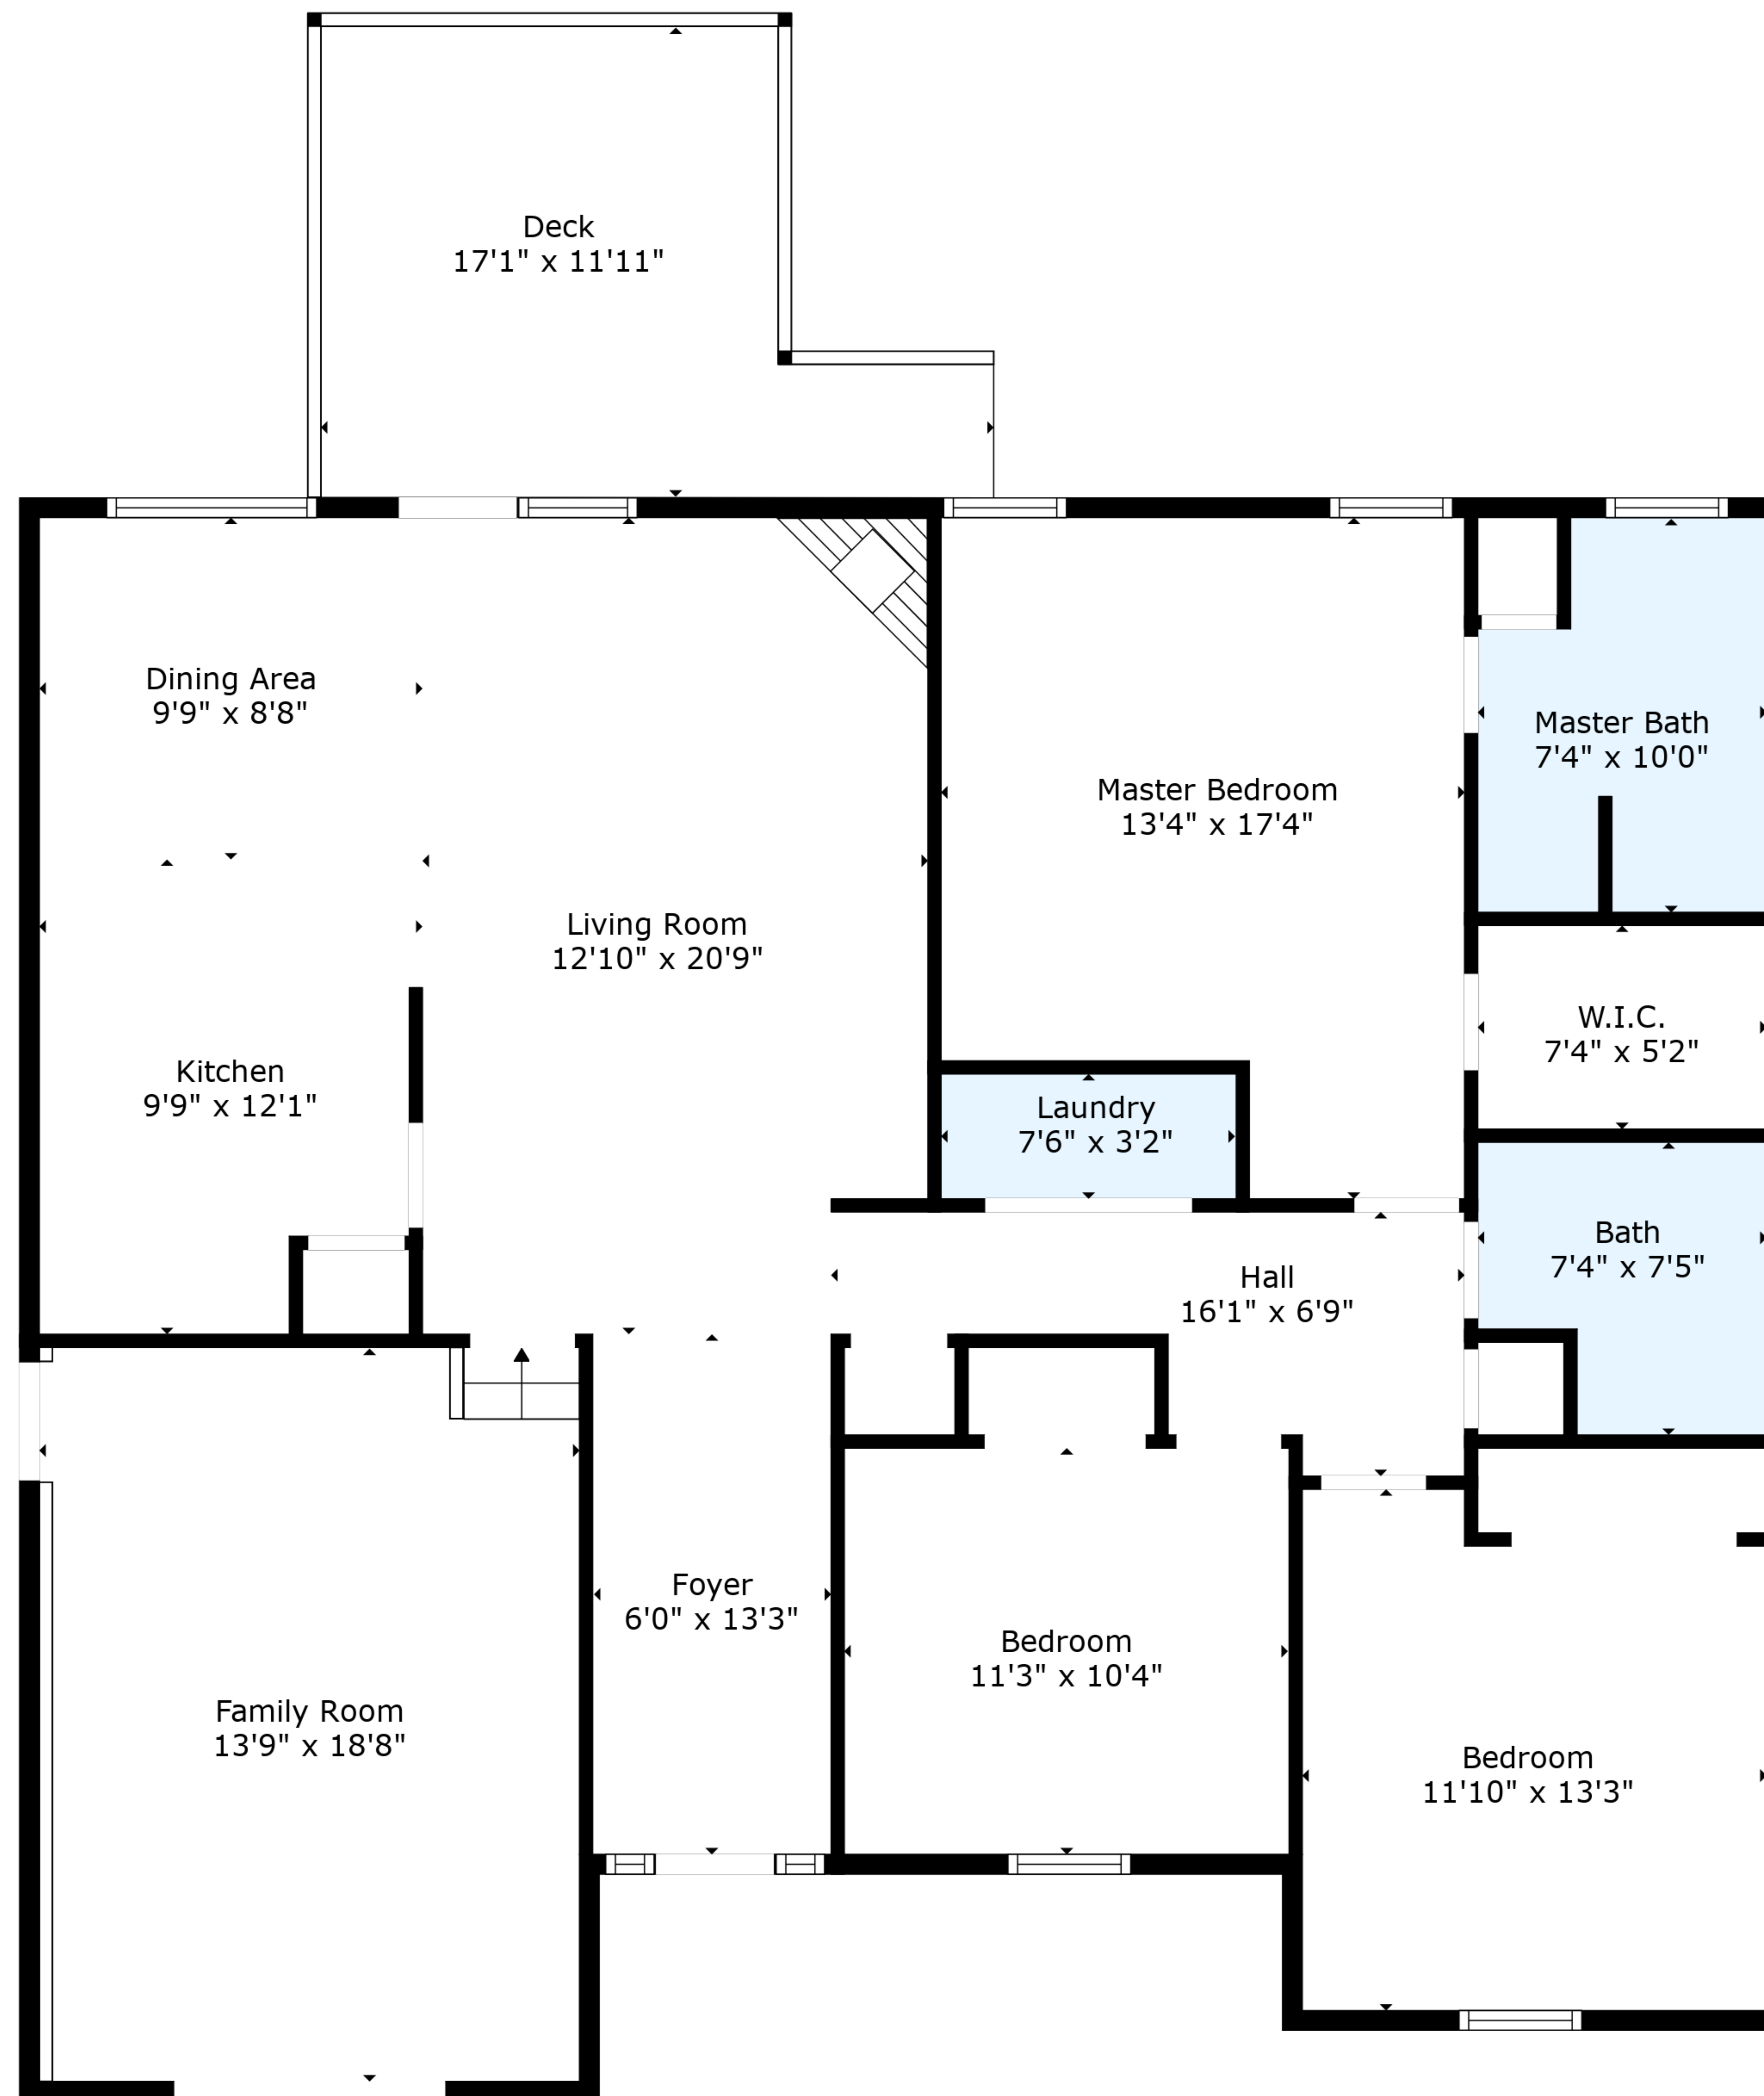

TOTAL: 1621 sq. ft
 FLOOR 1: 1621 sq. ft
 EXCLUDED AREAS: DECK: 158 sq. ft

TOTAL: 1621 sq. ft
 FLOOR 1: 1621 sq. ft
 EXCLUDED AREAS: DECK: 158 sq. ft

Floor Plan Created By Cubicasa App. Measurements Deemed Highly Reliable But Not Guaranteed.