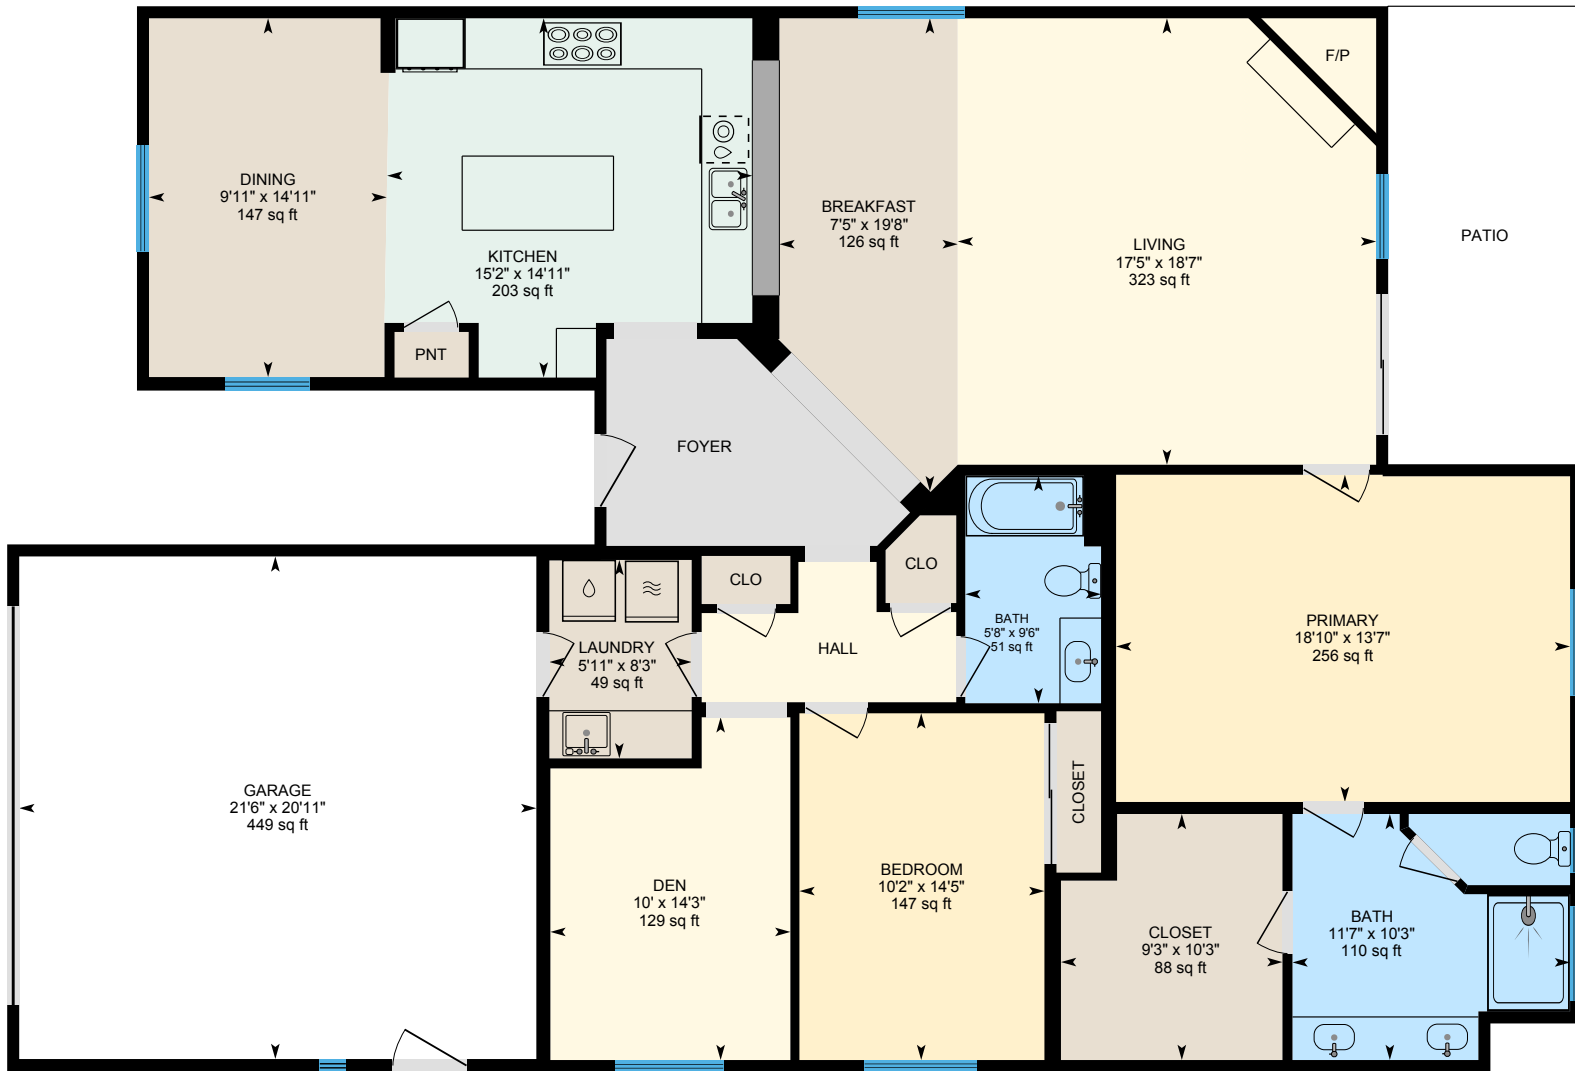

2376 Morning Brook Dr, Manteca, CA

Main Floor Finished Area 2013.64 sq ft
Unfinished Area 481.83 sq ft

PREPARED: 2024/02/09

White regions are excluded from total floor area in iGUIDE floor plans. All room dimensions and floor areas must be considered approximate and are subject to independent verification.