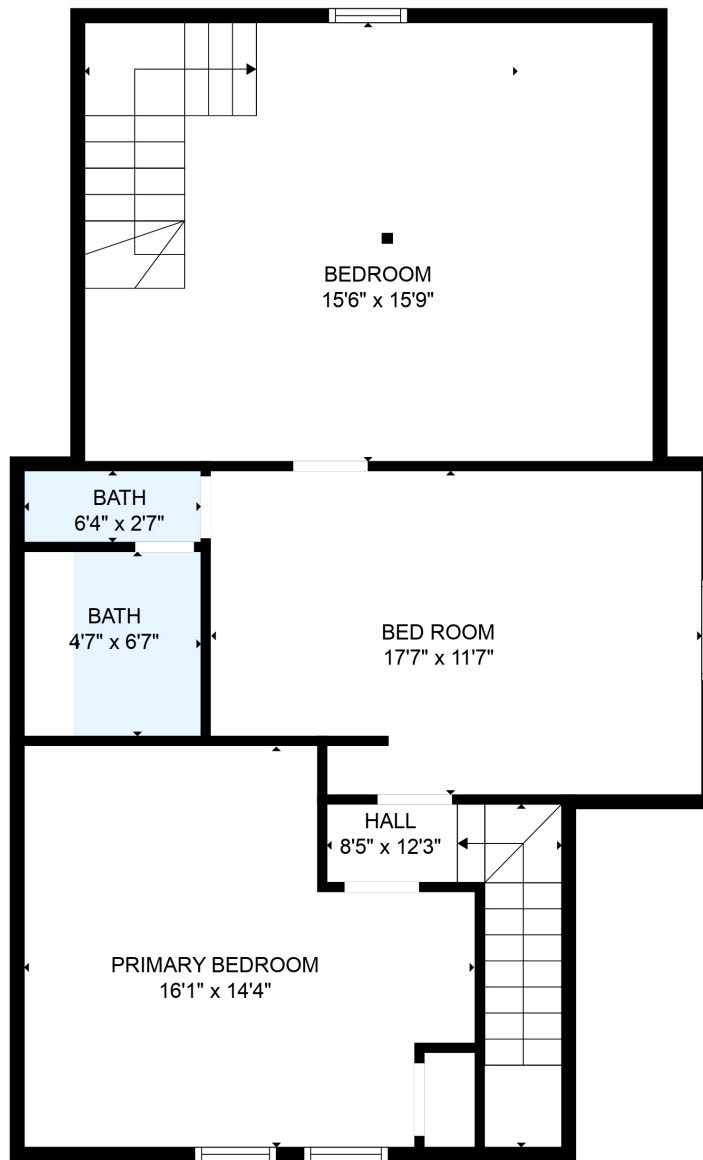

FLOOR 1

FLOOR 2

GROSS INTERNAL AREA
 FLOOR 1: 968 sq. ft, FLOOR 2: 850 sq. ft
 TOTAL: 1818 sq. ft

MEASUREMENTS ARE CALCULATED BY CUBICASA TECHNOLOGY. DEEMED HIGHLY RELIABLE BUT NOT GUARANTEED.

GROSS INTERNAL AREA
 FLOOR 1: 968 sq. ft, FLOOR 2: 850 sq. ft
 TOTAL: 1818 sq. ft

MEASUREMENTS ARE CALCULATED BY CUBICASA TECHNOLOGY. DEEMED HIGHLY RELIABLE BUT NOT GUARANTEED.

GROSS INTERNAL AREA
FLOOR 1: 968 sq. ft, FLOOR 2: 850 sq. ft
TOTAL: 1818 sq. ft

MEASUREMENTS ARE CALCULATED BY CUBICASA TECHNOLOGY. DEEMED HIGHLY RELIABLE BUT NOT GUARANTEED.