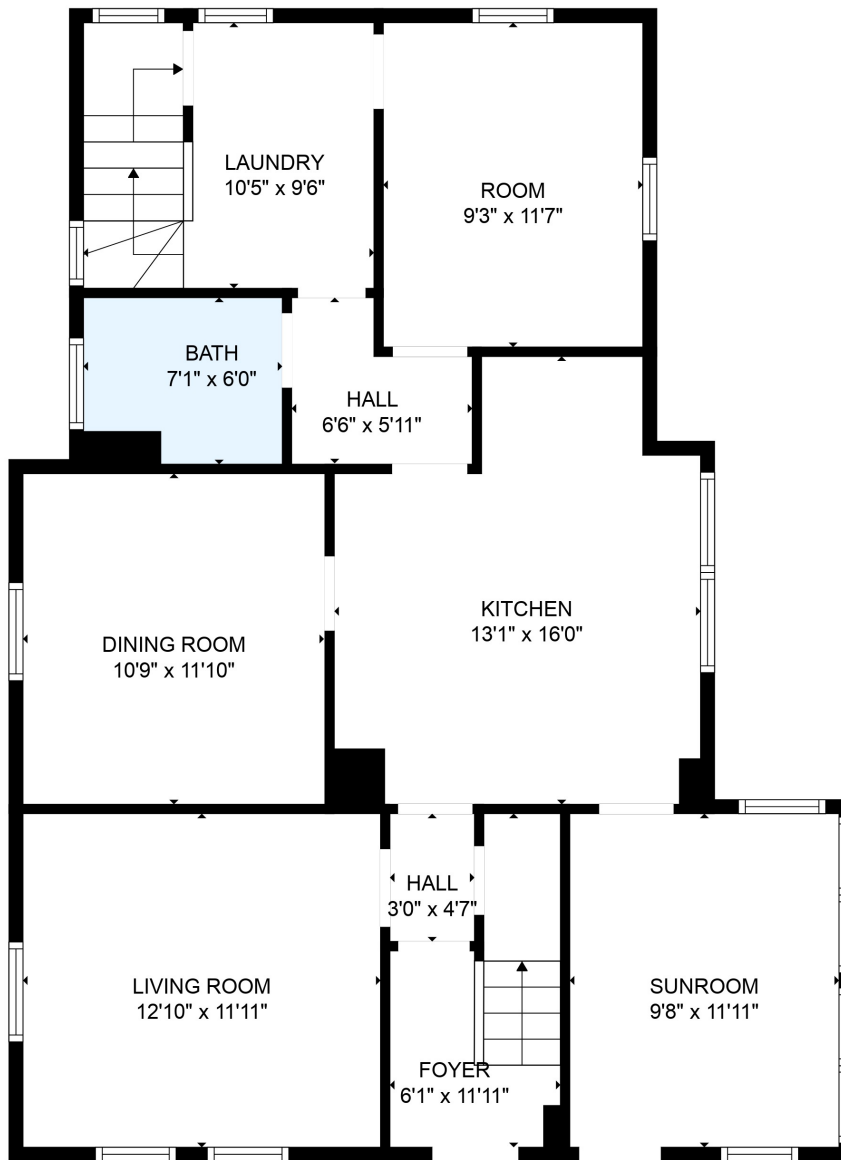

FLOOR 1

FLOOR 2

GROSS INTERNAL AREA
 FLOOR 1: 968 sq. ft, FLOOR 2: 850 sq. ft
 TOTAL: 1818 sq. ft

MEASUREMENTS ARE CALCULATED BY CUBICASA TECHNOLOGY. DEEMED HIGHLY RELIABLE BUT NOT GUARANTEED.

GROSS INTERNAL AREA
 FLOOR 1: 968 sq. ft, FLOOR 2: 850 sq. ft
 TOTAL: 1818 sq. ft

MEASUREMENTS ARE CALCULATED BY CUBICASA TECHNOLOGY. DEEMED HIGHLY RELIABLE BUT NOT GUARANTEED.

GROSS INTERNAL AREA
FLOOR 1: 968 sq. ft, FLOOR 2: 850 sq. ft
TOTAL: 1818 sq. ft

MEASUREMENTS ARE CALCULATED BY CUBICASA TECHNOLOGY. DEEMED HIGHLY RELIABLE BUT NOT GUARANTEED.