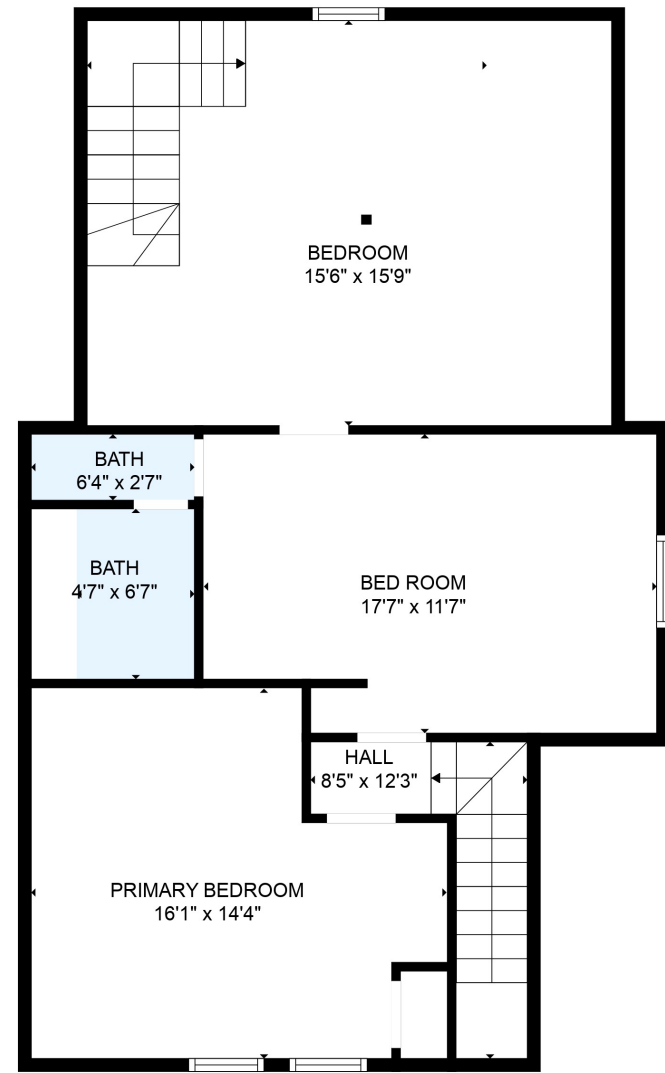

FLOOR 1

FLOOR 2

GROSS INTERNAL AREA
 FLOOR 1: 968 sq. ft, FLOOR 2: 850 sq. ft
 TOTAL: 1818 sq. ft

MEASUREMENTS ARE CALCULATED BY CUBICASA TECHNOLOGY. DEEMED HIGHLY RELIABLE BUT NOT GUARANTEED.

GROSS INTERNAL AREA
 FLOOR 1: 968 sq. ft, FLOOR 2: 850 sq. ft
 TOTAL: 1818 sq. ft

MEASUREMENTS ARE CALCULATED BY CUBICASA TECHNOLOGY. DEEMED HIGHLY RELIABLE BUT NOT GUARANTEED.

GROSS INTERNAL AREA
FLOOR 1: 968 sq. ft, FLOOR 2: 850 sq. ft
TOTAL: 1818 sq. ft

MEASUREMENTS ARE CALCULATED BY CUBICASA TECHNOLOGY. DEEMED HIGHLY RELIABLE BUT NOT GUARANTEED.