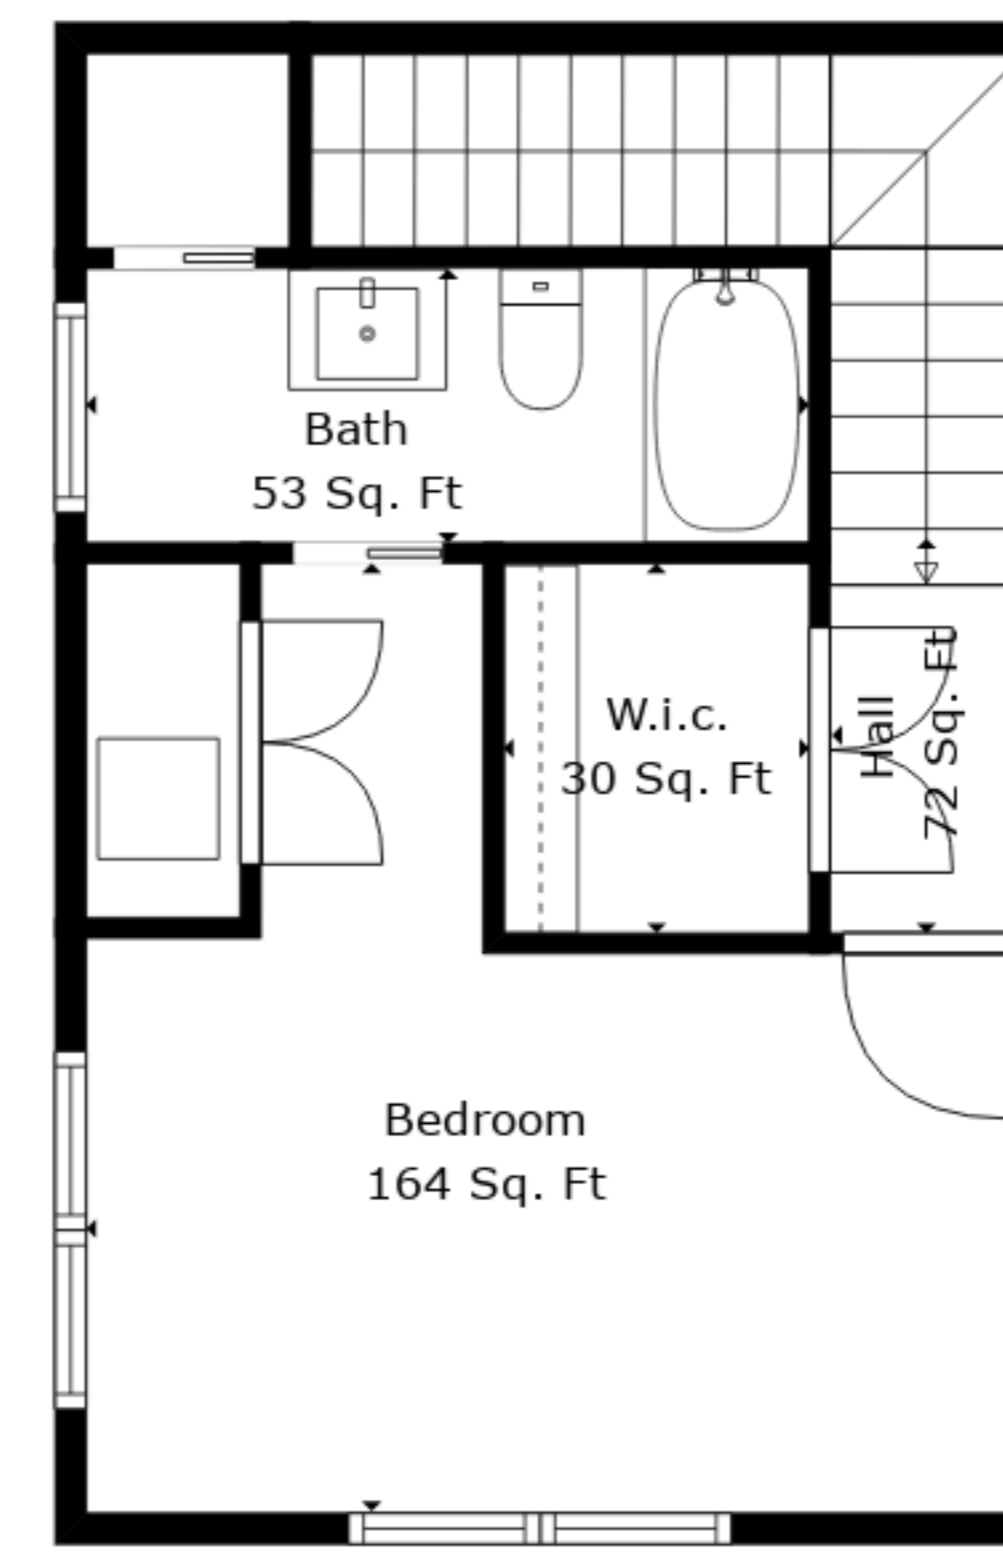

TOTAL: 3640 sq. ft

FLOOR 1: 1743 sq. ft, FLOOR 2: 1897 sq. ft

EXCLUDED AREAS: PATIO: 11 sq. ft, UNDEFINED: 15 sq. ft, BALCONY: 145 sq. ft

TOTAL: 3640 sq. ft

FLOOR 1: 1743 sq. ft, FLOOR 2: 1897 sq. ft

EXCLUDED AREAS: PATIO: 11 sq. ft, UNDEFINED: 15 sq. ft, BALCONY: 145 sq. ft

Floor 1

Floor 2

TOTAL: 3640 sq. ft

FLOOR 1: 1743 sq. ft, FLOOR 2: 1897 sq. ft

EXCLUDED AREAS: PATIO: 11 sq. ft, UNDEFINED: 15 sq. ft, BALCONY: 145 sq. ft