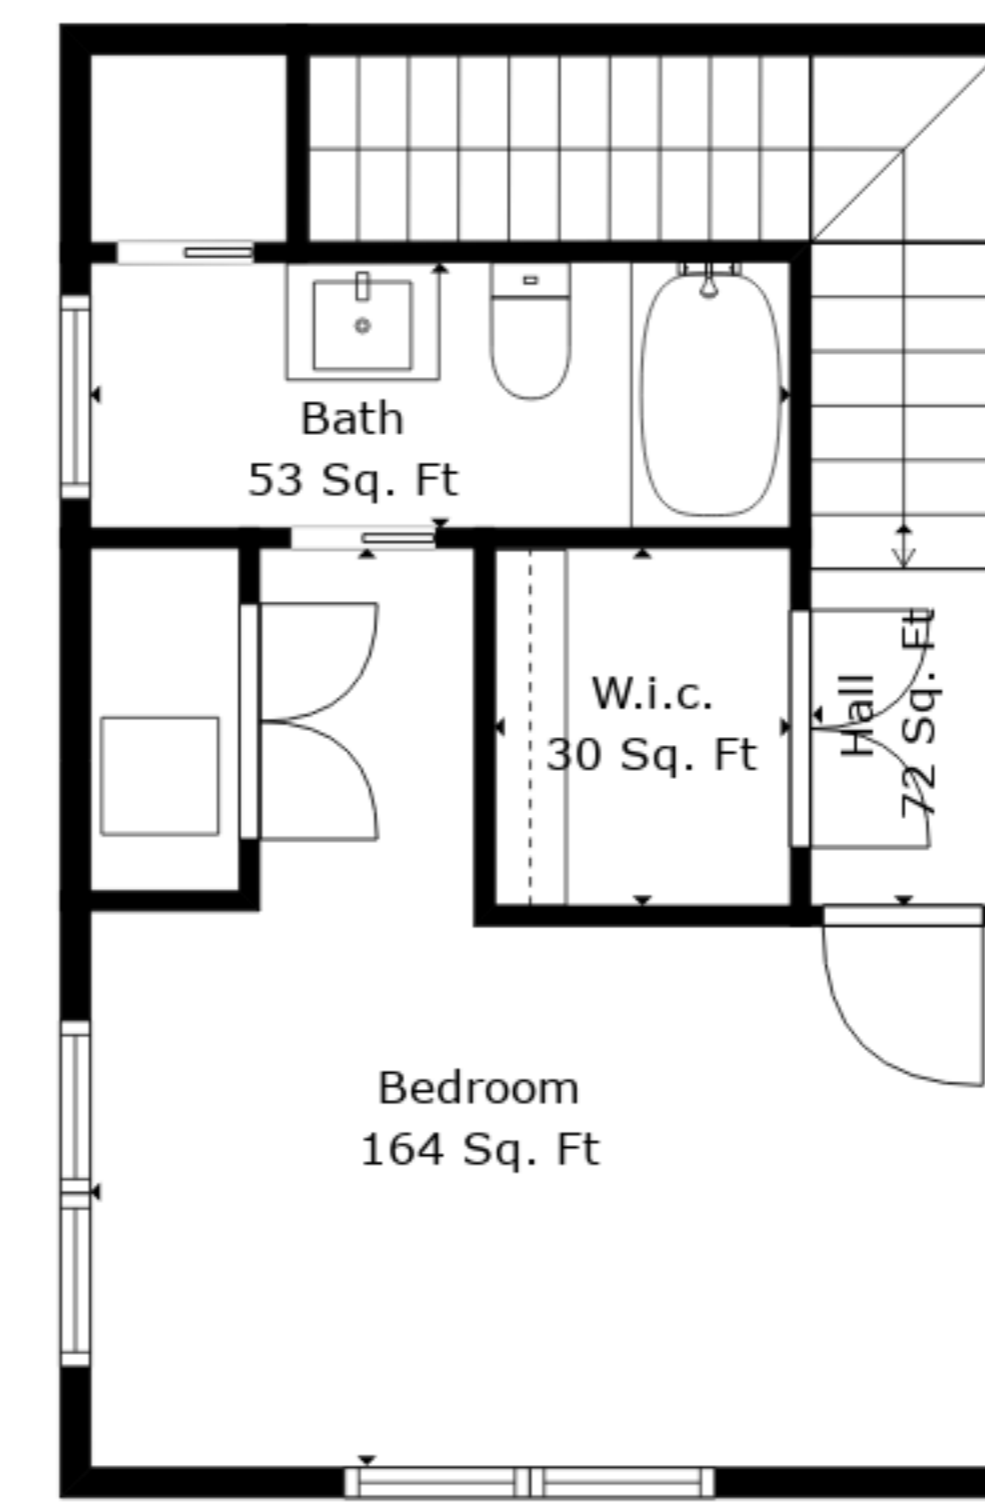

TOTAL: 3640 sq. ft

FLOOR 1: 1743 sq. ft, FLOOR 2: 1897 sq. ft

EXCLUDED AREAS: PATIO: 11 sq. ft, UNDEFINED: 15 sq. ft, BALCONY: 145 sq. ft

TOTAL: 3640 sq. ft

FLOOR 1: 1743 sq. ft, FLOOR 2: 1897 sq. ft

EXCLUDED AREAS: PATIO: 11 sq. ft, UNDEFINED: 15 sq. ft, BALCONY: 145 sq. ft

Floor 1

Floor 2

TOTAL: 3640 sq. ft

FLOOR 1: 1743 sq. ft, FLOOR 2: 1897 sq. ft

EXCLUDED AREAS: PATIO: 11 sq. ft, UNDEFINED: 15 sq. ft, BALCONY: 145 sq. ft