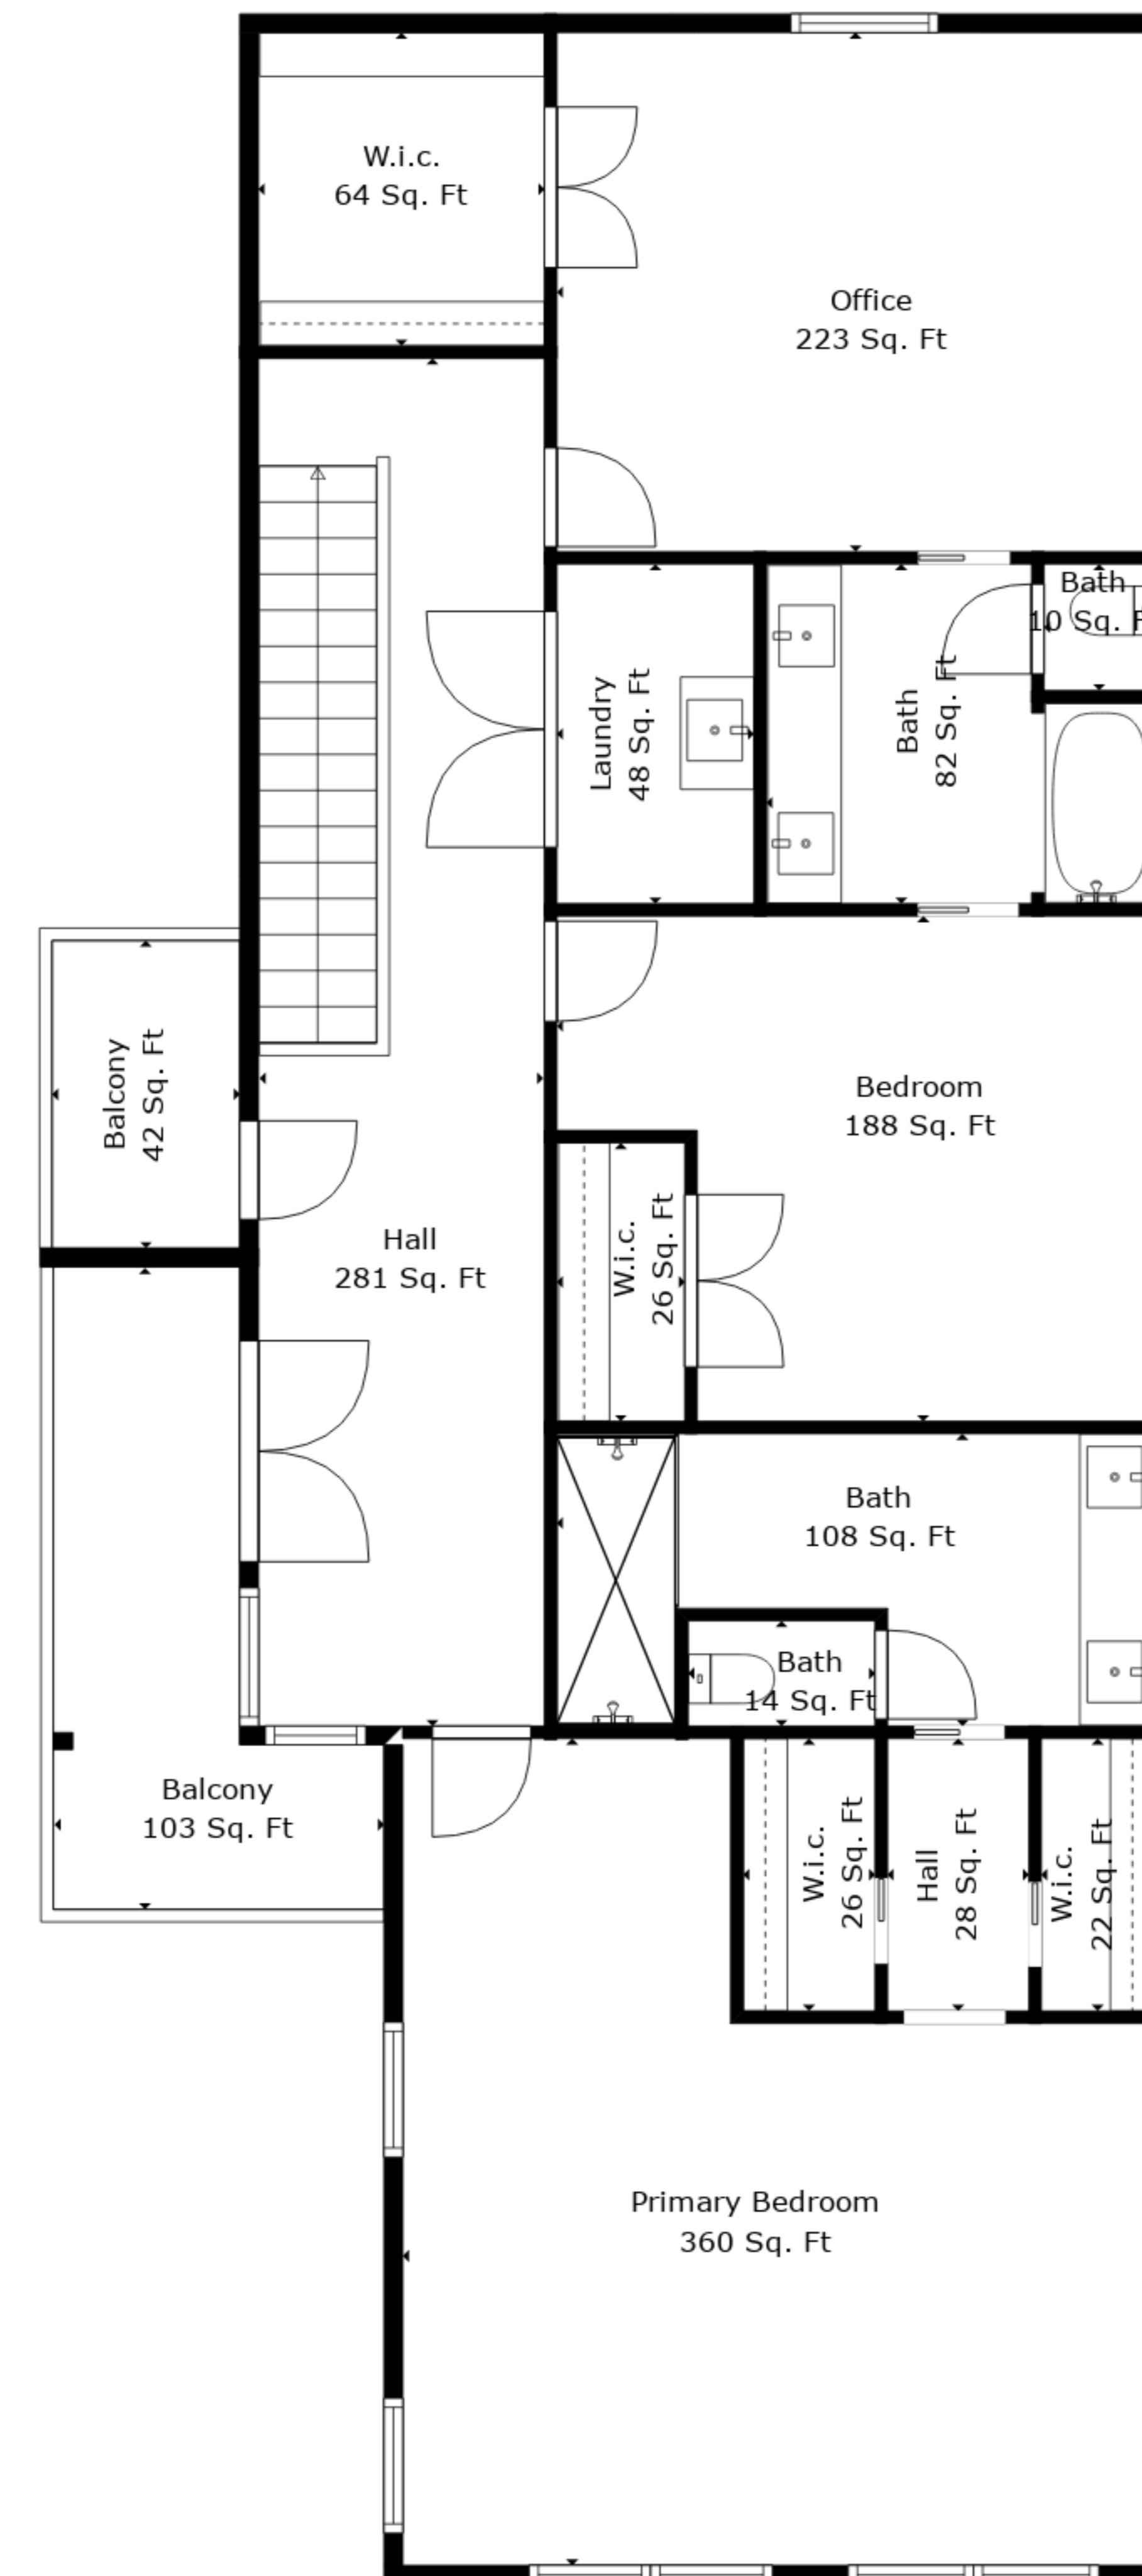

TOTAL: 3640 sq. ft

FLOOR 1: 1743 sq. ft, FLOOR 2: 1897 sq. ft

EXCLUDED AREAS: PATIO: 11 sq. ft, UNDEFINED: 15 sq. ft, BALCONY: 145 sq. ft

TOTAL: 3640 sq. ft

FLOOR 1: 1743 sq. ft, FLOOR 2: 1897 sq. ft

EXCLUDED AREAS: PATIO: 11 sq. ft, UNDEFINED: 15 sq. ft, BALCONY: 145 sq. ft

Floor 1

Floor 2

TOTAL: 3640 sq. ft

FLOOR 1: 1743 sq. ft, FLOOR 2: 1897 sq. ft

EXCLUDED AREAS: PATIO: 11 sq. ft, UNDEFINED: 15 sq. ft, BALCONY: 145 sq. ft