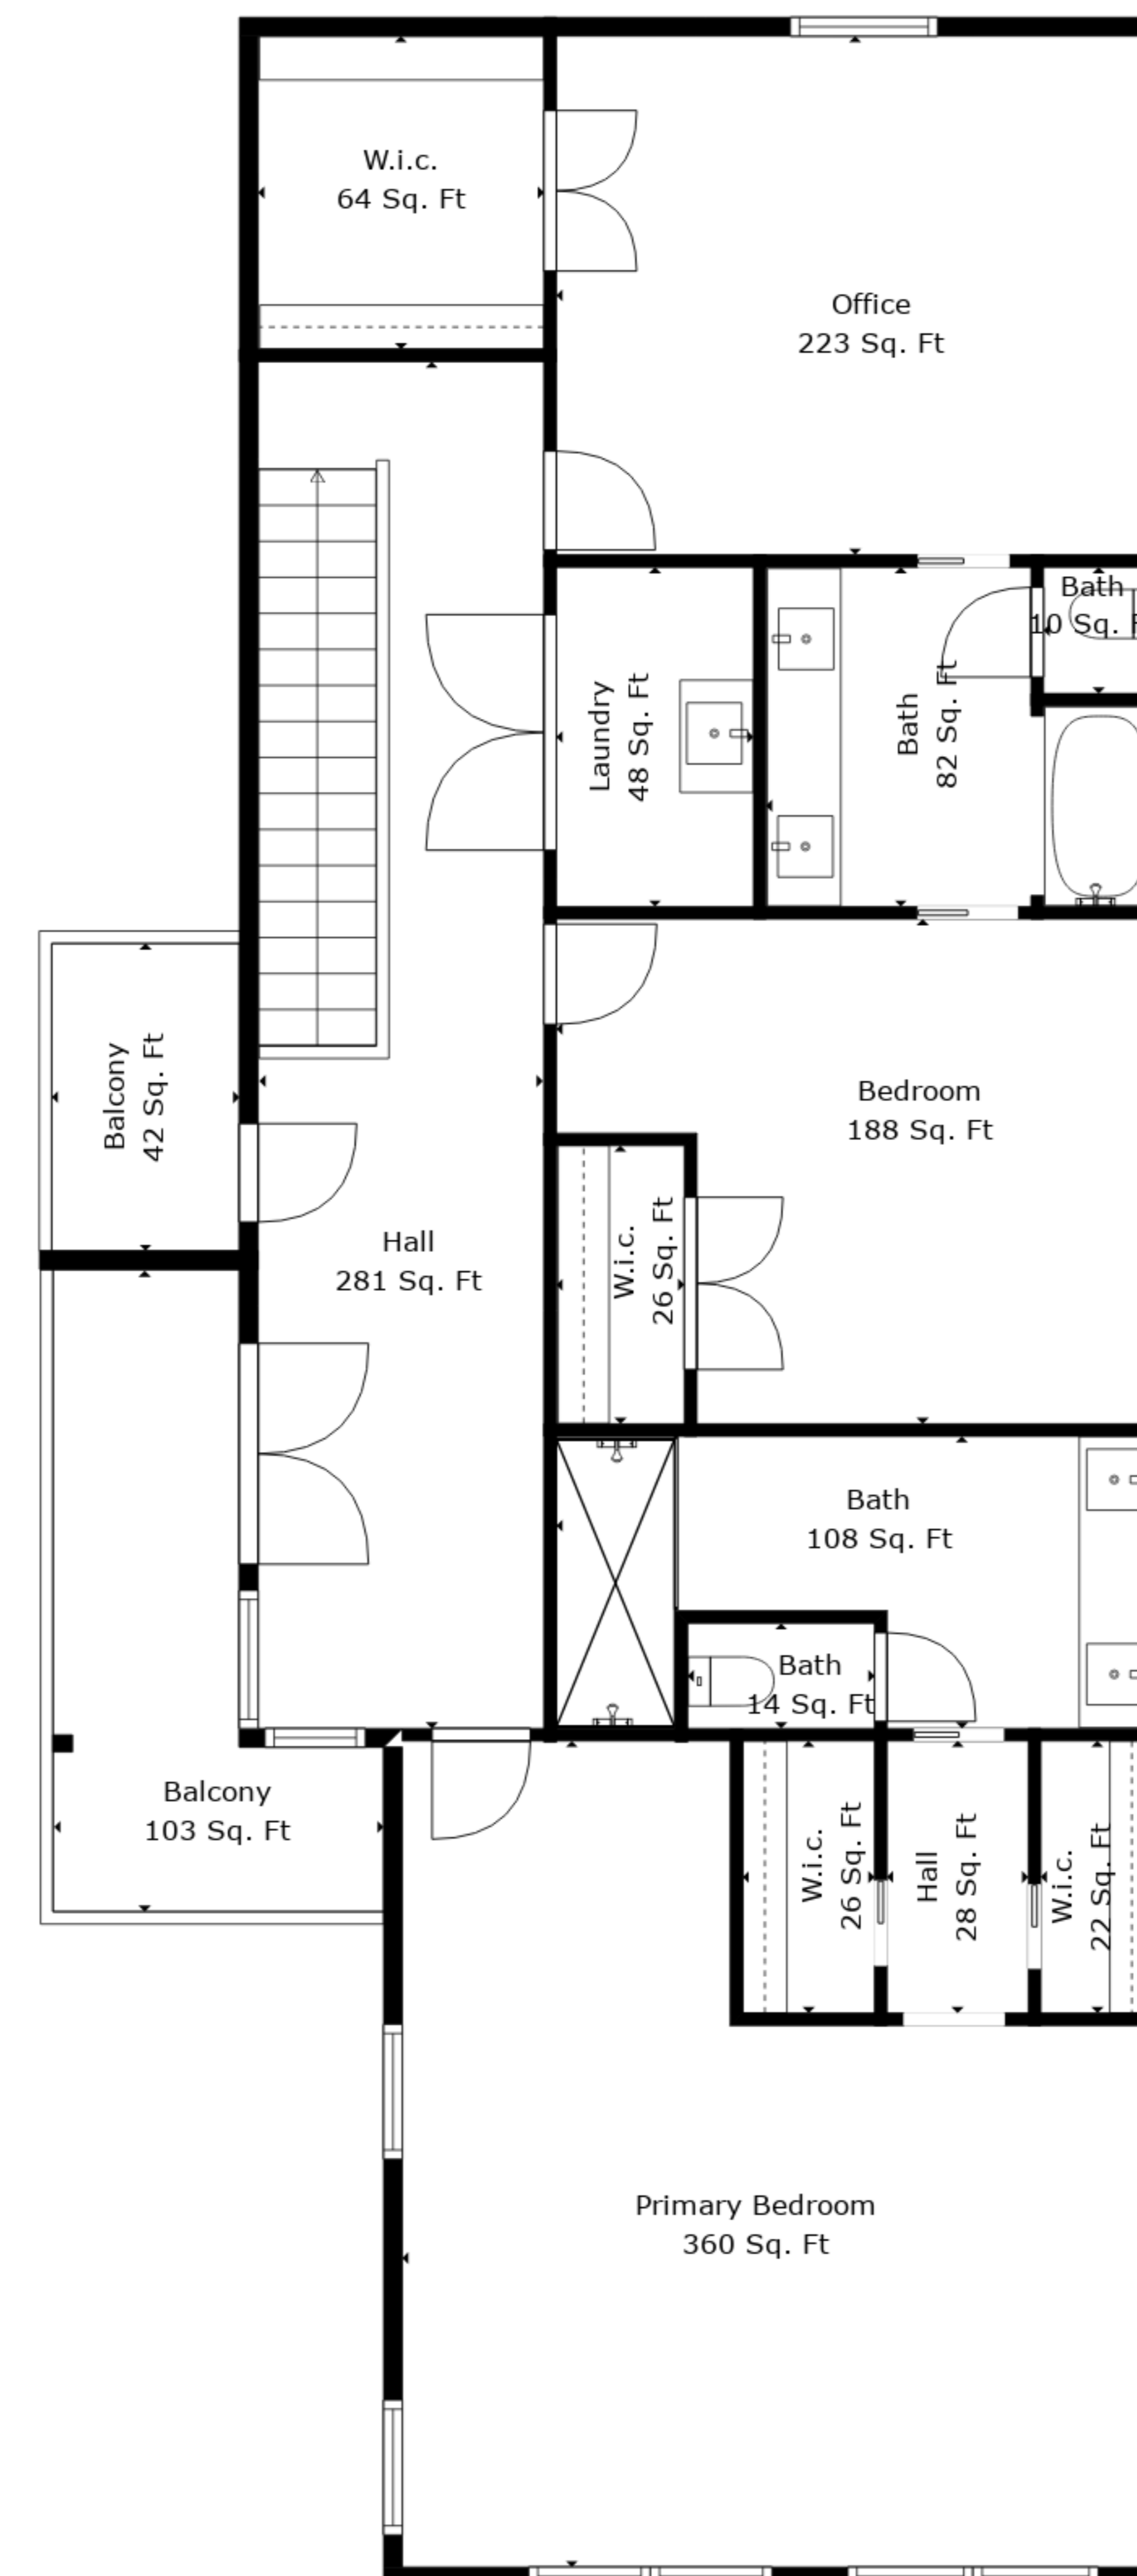

TOTAL: 3640 sq. ft

FLOOR 1: 1743 sq. ft, FLOOR 2: 1897 sq. ft

EXCLUDED AREAS: PATIO: 11 sq. ft, UNDEFINED: 15 sq. ft, BALCONY: 145 sq. ft

TOTAL: 3640 sq. ft

FLOOR 1: 1743 sq. ft, FLOOR 2: 1897 sq. ft

EXCLUDED AREAS: PATIO: 11 sq. ft, UNDEFINED: 15 sq. ft, BALCONY: 145 sq. ft

Floor 1

Floor 2

TOTAL: 3640 sq. ft

FLOOR 1: 1743 sq. ft, FLOOR 2: 1897 sq. ft

EXCLUDED AREAS: PATIO: 11 sq. ft, UNDEFINED: 15 sq. ft, BALCONY: 145 sq. ft