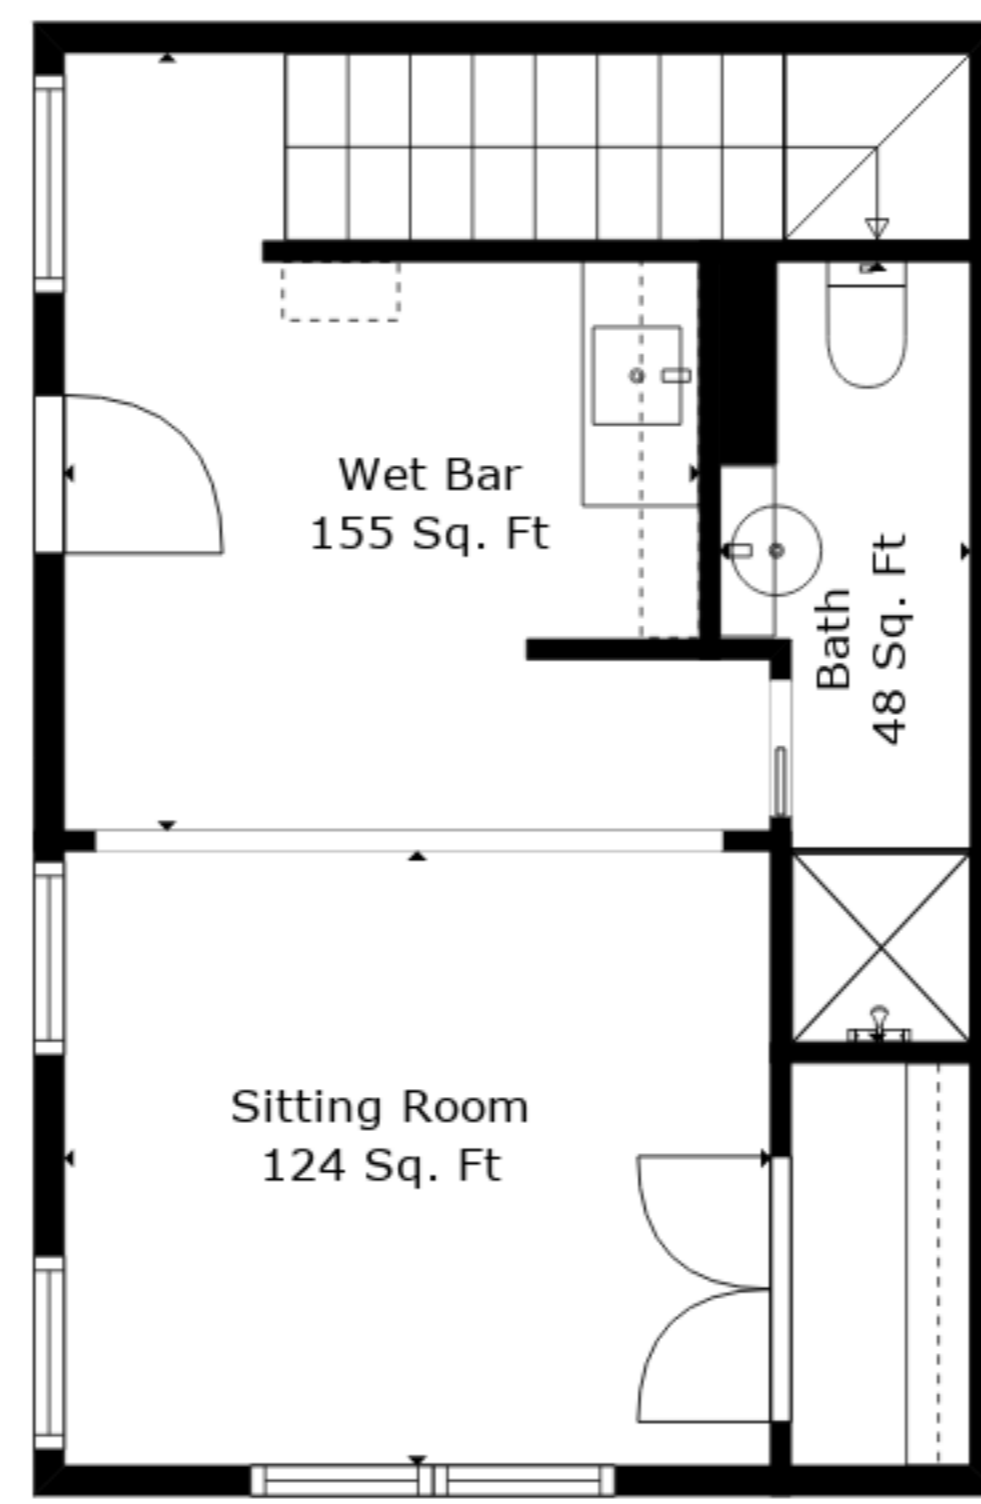

TOTAL: 3640 sq. ft

FLOOR 1: 1743 sq. ft, FLOOR 2: 1897 sq. ft

EXCLUDED AREAS: PATIO: 11 sq. ft, UNDEFINED: 15 sq. ft, BALCONY: 145 sq. ft

TOTAL: 3640 sq. ft

FLOOR 1: 1743 sq. ft, FLOOR 2: 1897 sq. ft

EXCLUDED AREAS: PATIO: 11 sq. ft, UNDEFINED: 15 sq. ft, BALCONY: 145 sq. ft

Floor 1

Floor 2

TOTAL: 3640 sq. ft

FLOOR 1: 1743 sq. ft, FLOOR 2: 1897 sq. ft

EXCLUDED AREAS: PATIO: 11 sq. ft, UNDEFINED: 15 sq. ft, BALCONY: 145 sq. ft