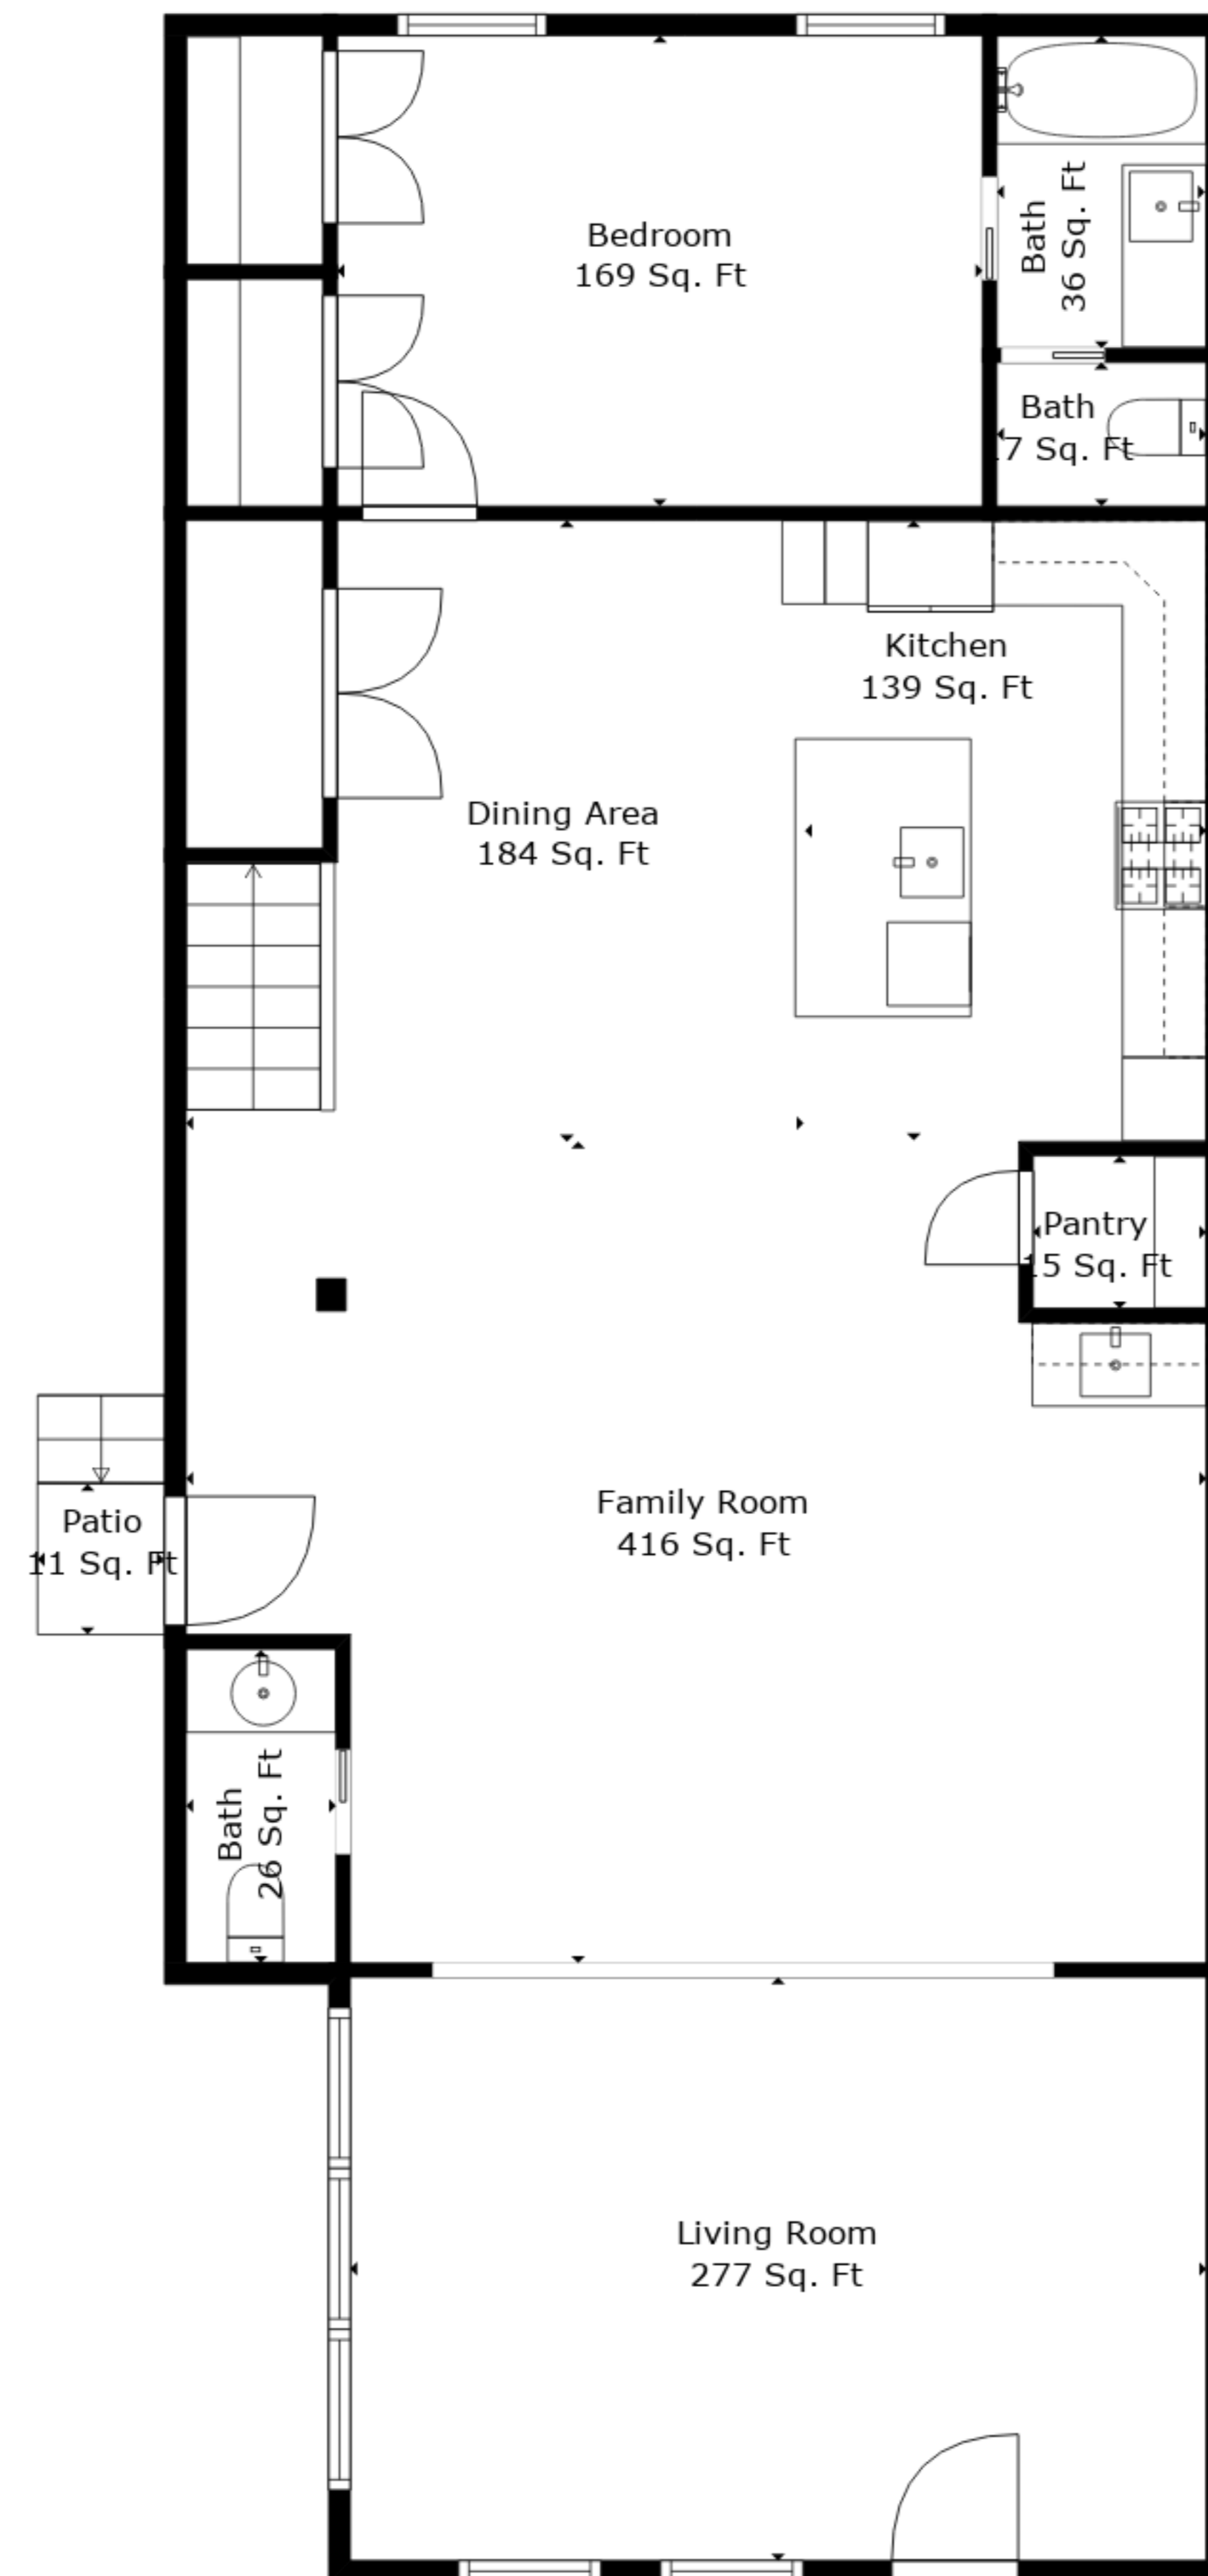

TOTAL: 3640 sq. ft

FLOOR 1: 1743 sq. ft, FLOOR 2: 1897 sq. ft

EXCLUDED AREAS: PATIO: 11 sq. ft, UNDEFINED: 15 sq. ft, BALCONY: 145 sq. ft

TOTAL: 3640 sq. ft

FLOOR 1: 1743 sq. ft, FLOOR 2: 1897 sq. ft

EXCLUDED AREAS: PATIO: 11 sq. ft, UNDEFINED: 15 sq. ft, BALCONY: 145 sq. ft

Floor 1

Floor 2

TOTAL: 3640 sq. ft

FLOOR 1: 1743 sq. ft, FLOOR 2: 1897 sq. ft

EXCLUDED AREAS: PATIO: 11 sq. ft, UNDEFINED: 15 sq. ft, BALCONY: 145 sq. ft