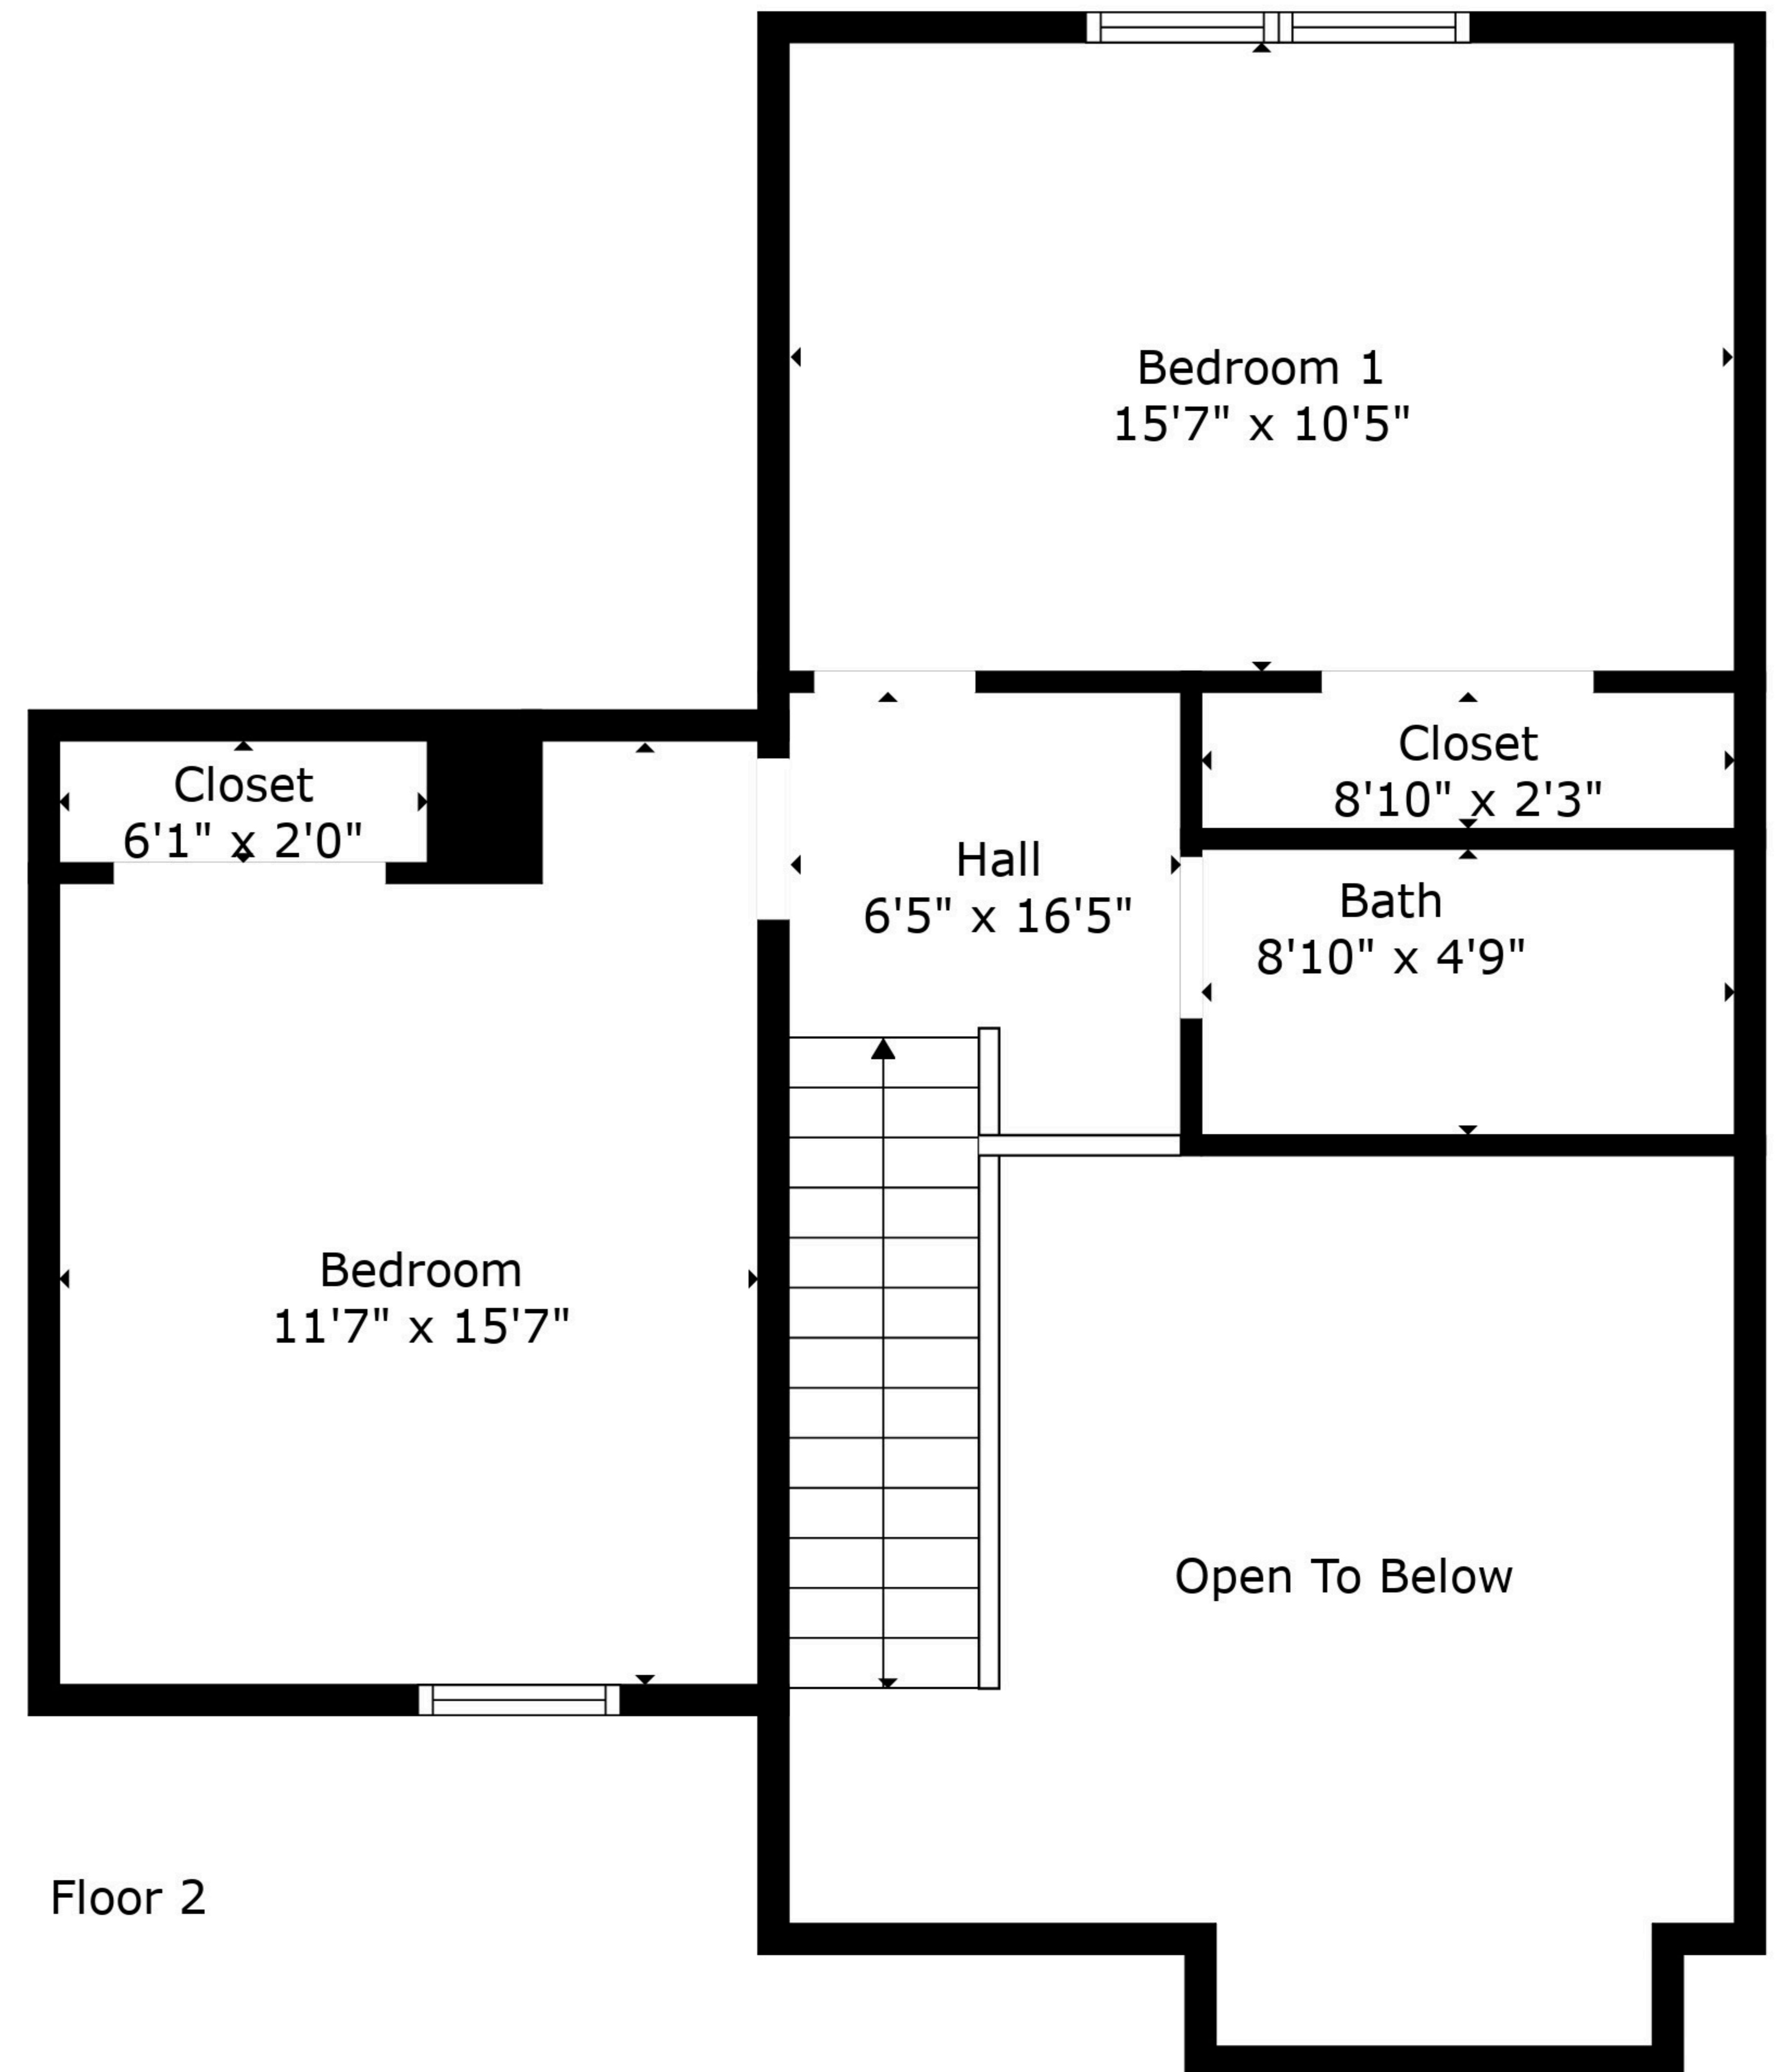

Floor 1

Floor 2

TOTAL: 1200 sq. ft

FLOOR 1: 673 sq. ft, FLOOR 2: 527 sq. ft

EXCLUDED AREAS: GARAGE: 278 sq. ft, OPEN TO BELOW: 182 sq. ft

Measurements And Sqft Are Approximate And Not Guaranteed. Actual May Vary.