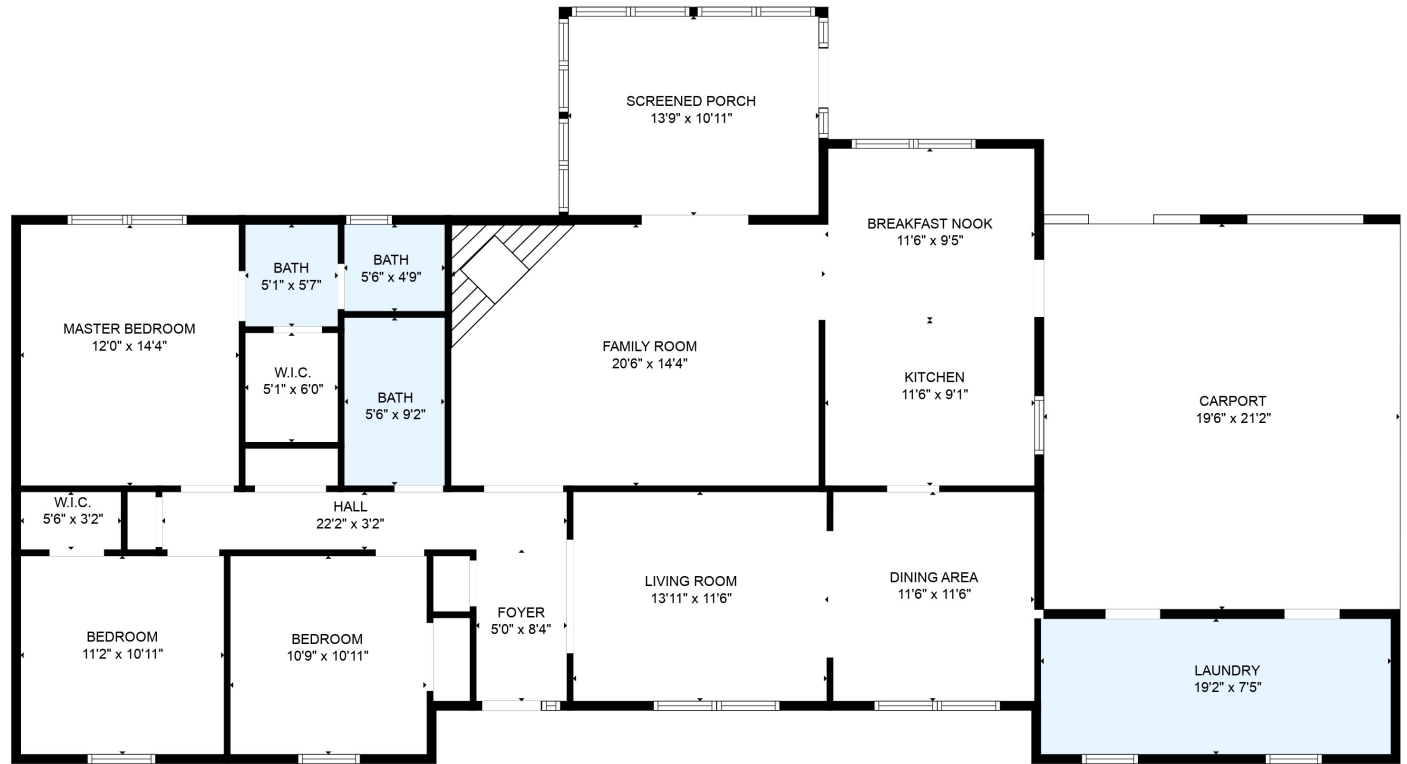

FLOOR 1

FLOOR 2

Total scanned area: 2942 sq. ft

Total scanned area: 2942 sq. ft

Total scanned area: 2942 sq. ft