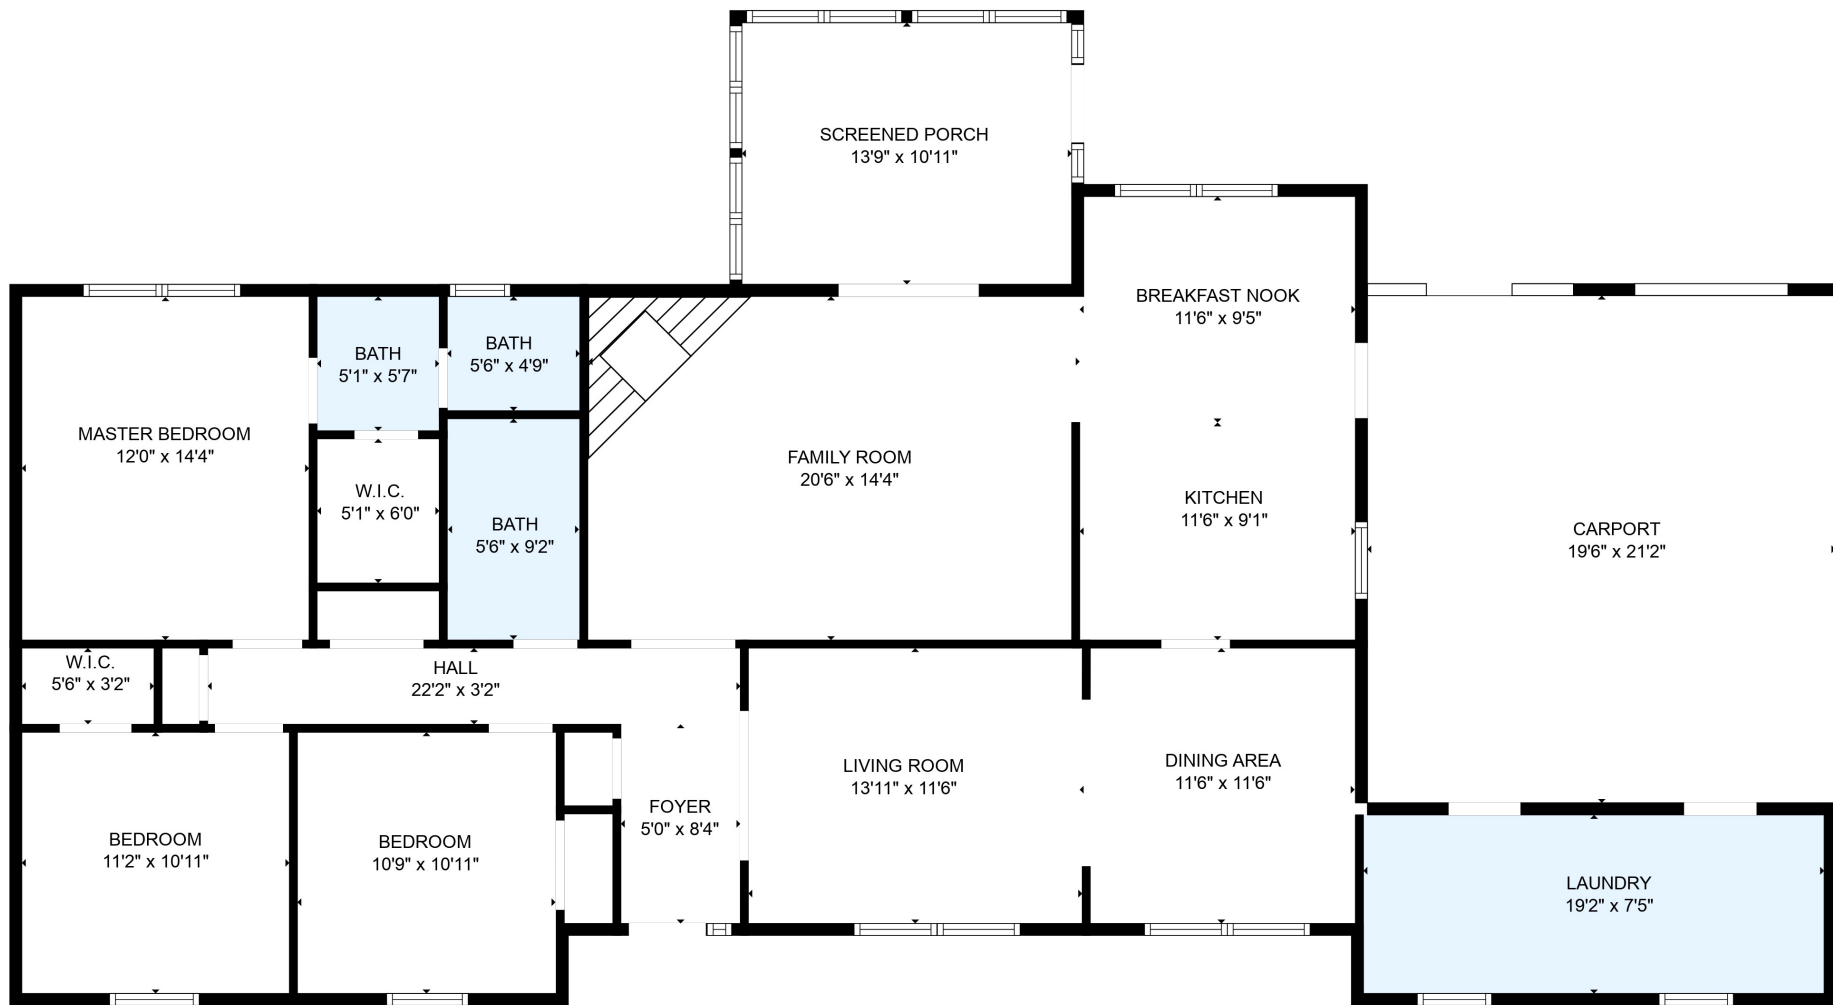

FLOOR 1

FLOOR 2

Total scanned area: 2942 sq. ft

Total scanned area: 2942 sq. ft

Total scanned area: 2942 sq. ft