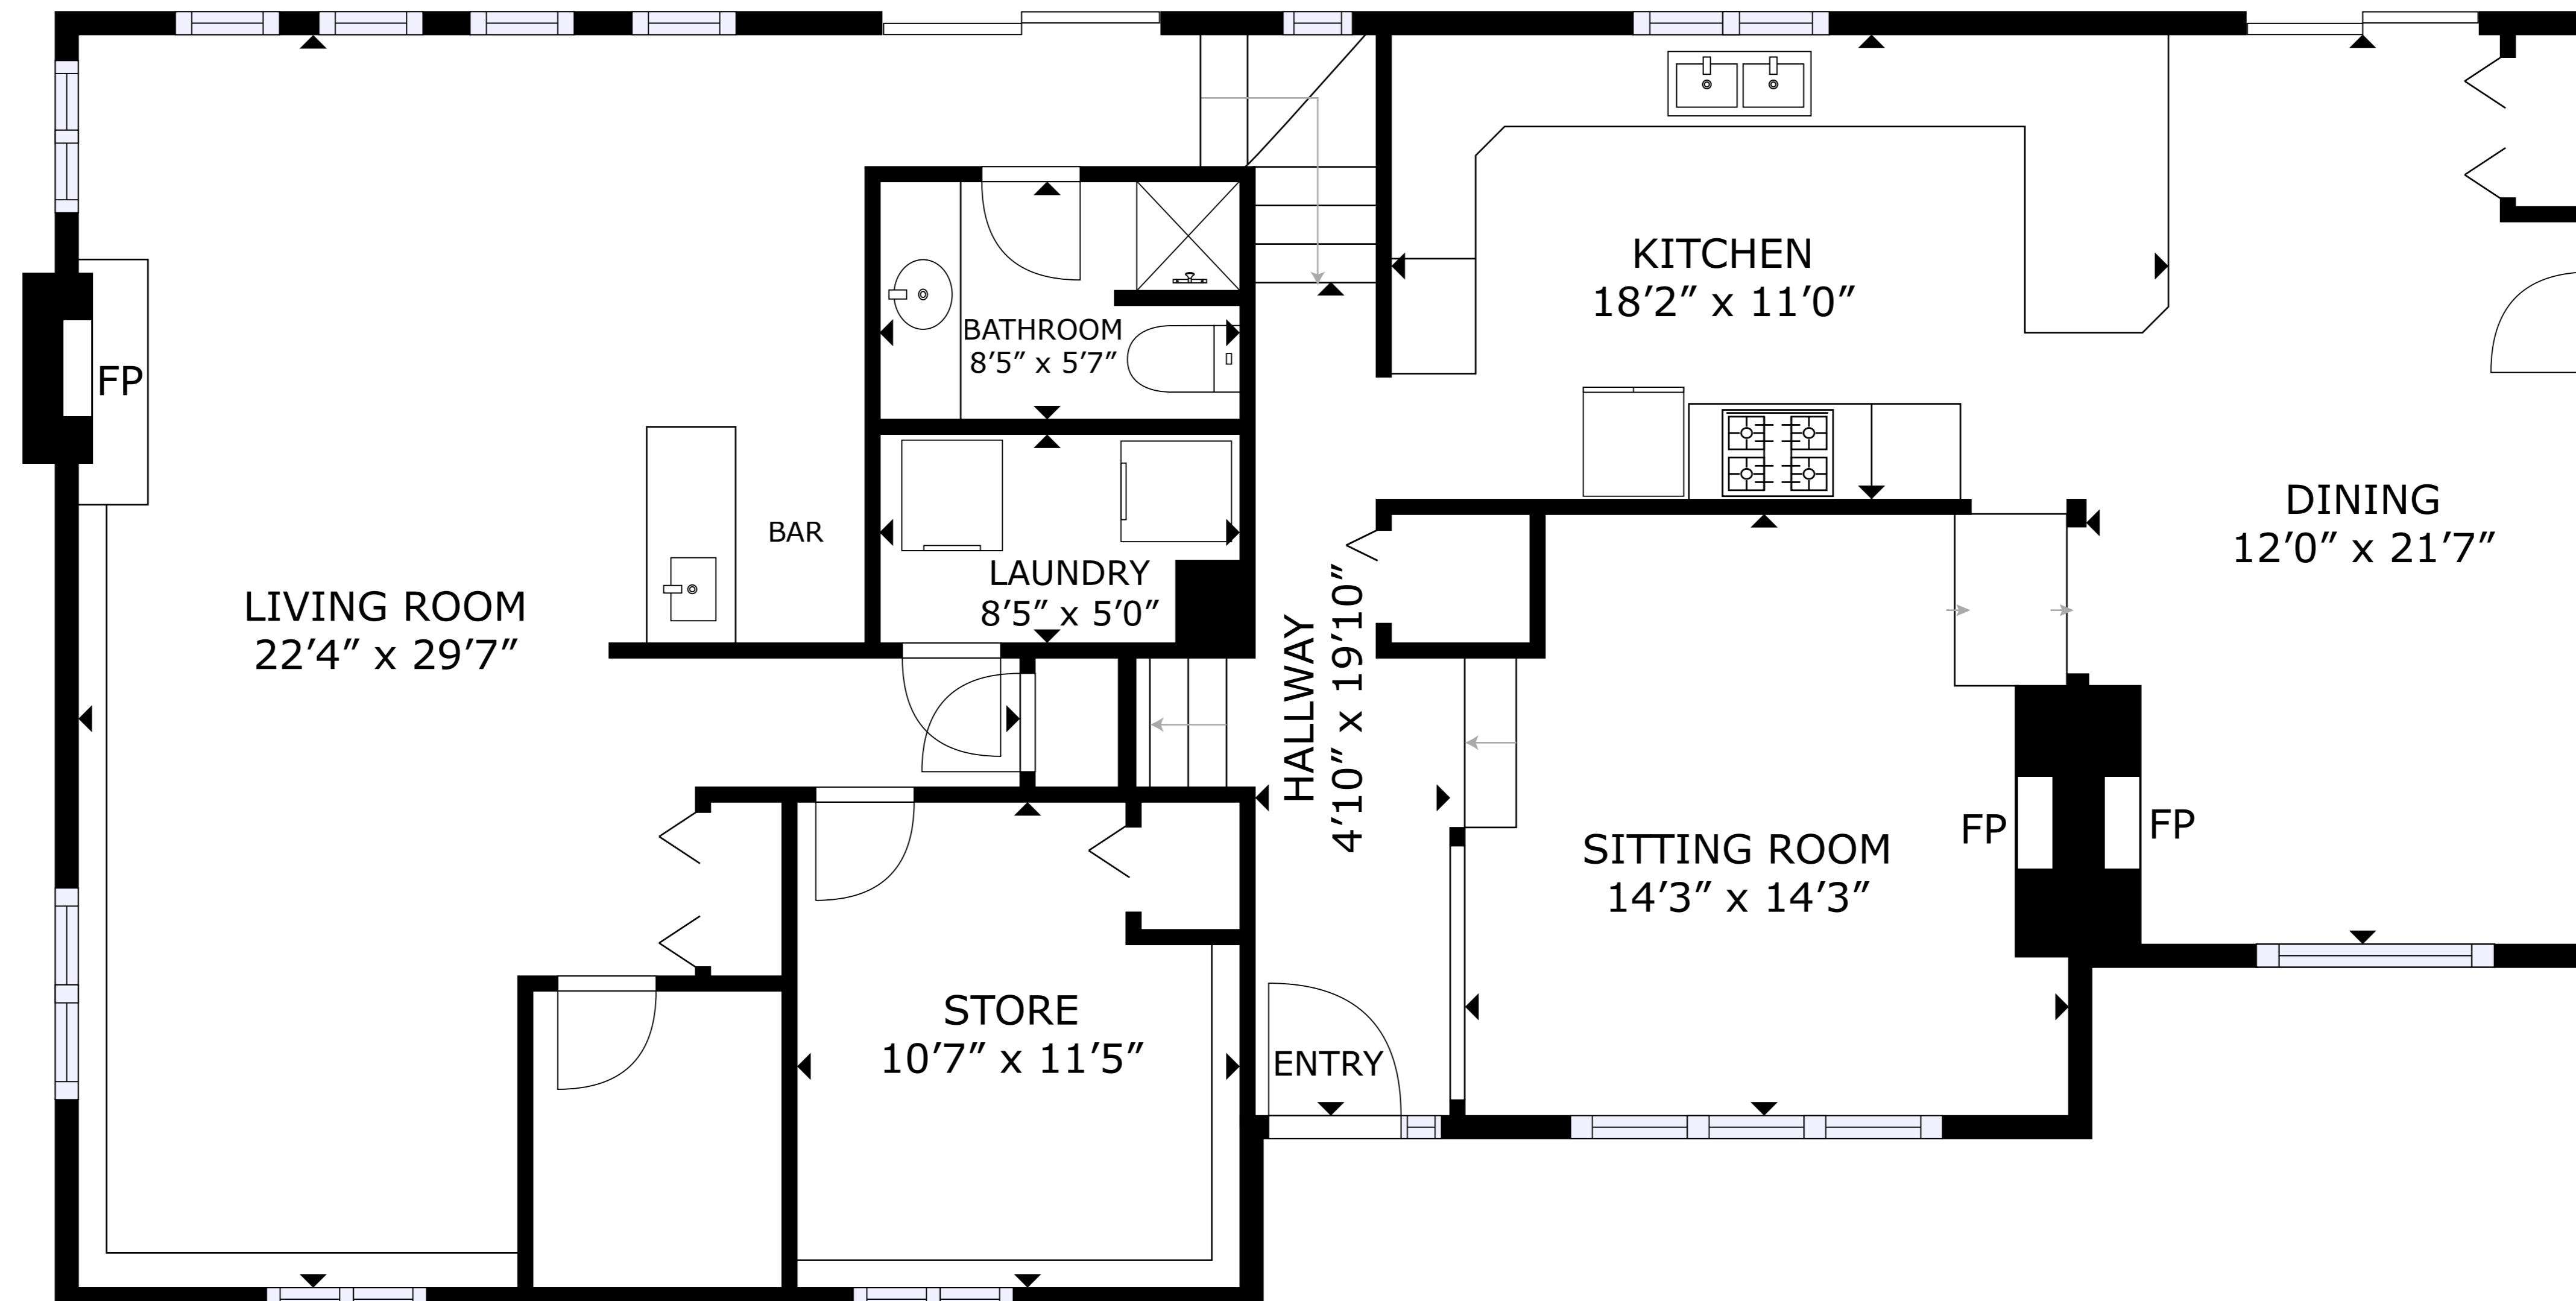

2ND FLOOR

1ST FLOOR

GROSS INTERNAL AREA
 1ST FLOOR: 1,598 sq. ft, 2ND FLOOR: 815 sq. ft
 TOTAL: 2,413 sq. ft
 SIZES AND DIMENSIONS ARE APPROXIMATE, ACTUAL MAY VARY.