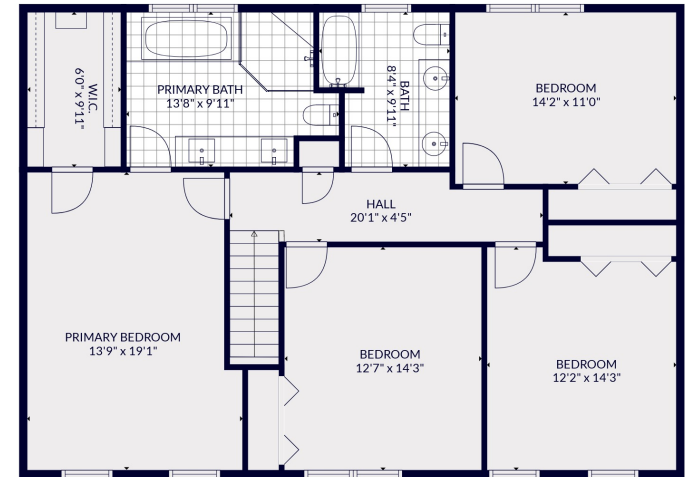

FLOOR 2

FLOOR 3

FLOOR 1

Total scanned area: 4510 sq. ft

MEASUREMENTS ARE CALCULATED BY CUBICASA TECHNOLOGY. DEEMED HIGHLY RELIABLE BUT NOT GUARANTEED.

Total scanned area: 4510 sq. ft

MEASUREMENTS ARE CALCULATED BY CUBICASA TECHNOLOGY. DEEMED HIGHLY RELIABLE BUT NOT GUARANTEED.

Total scanned area: 4510 sq. ft

MEASUREMENTS ARE CALCULATED BY CUBICASA TECHNOLOGY. DEEMED HIGHLY RELIABLE BUT NOT GUARANTEED.

Total scanned area: 4510 sq. ft

MEASUREMENTS ARE CALCULATED BY CUBICASA TECHNOLOGY. DEEMED HIGHLY RELIABLE BUT NOT GUARANTEED.