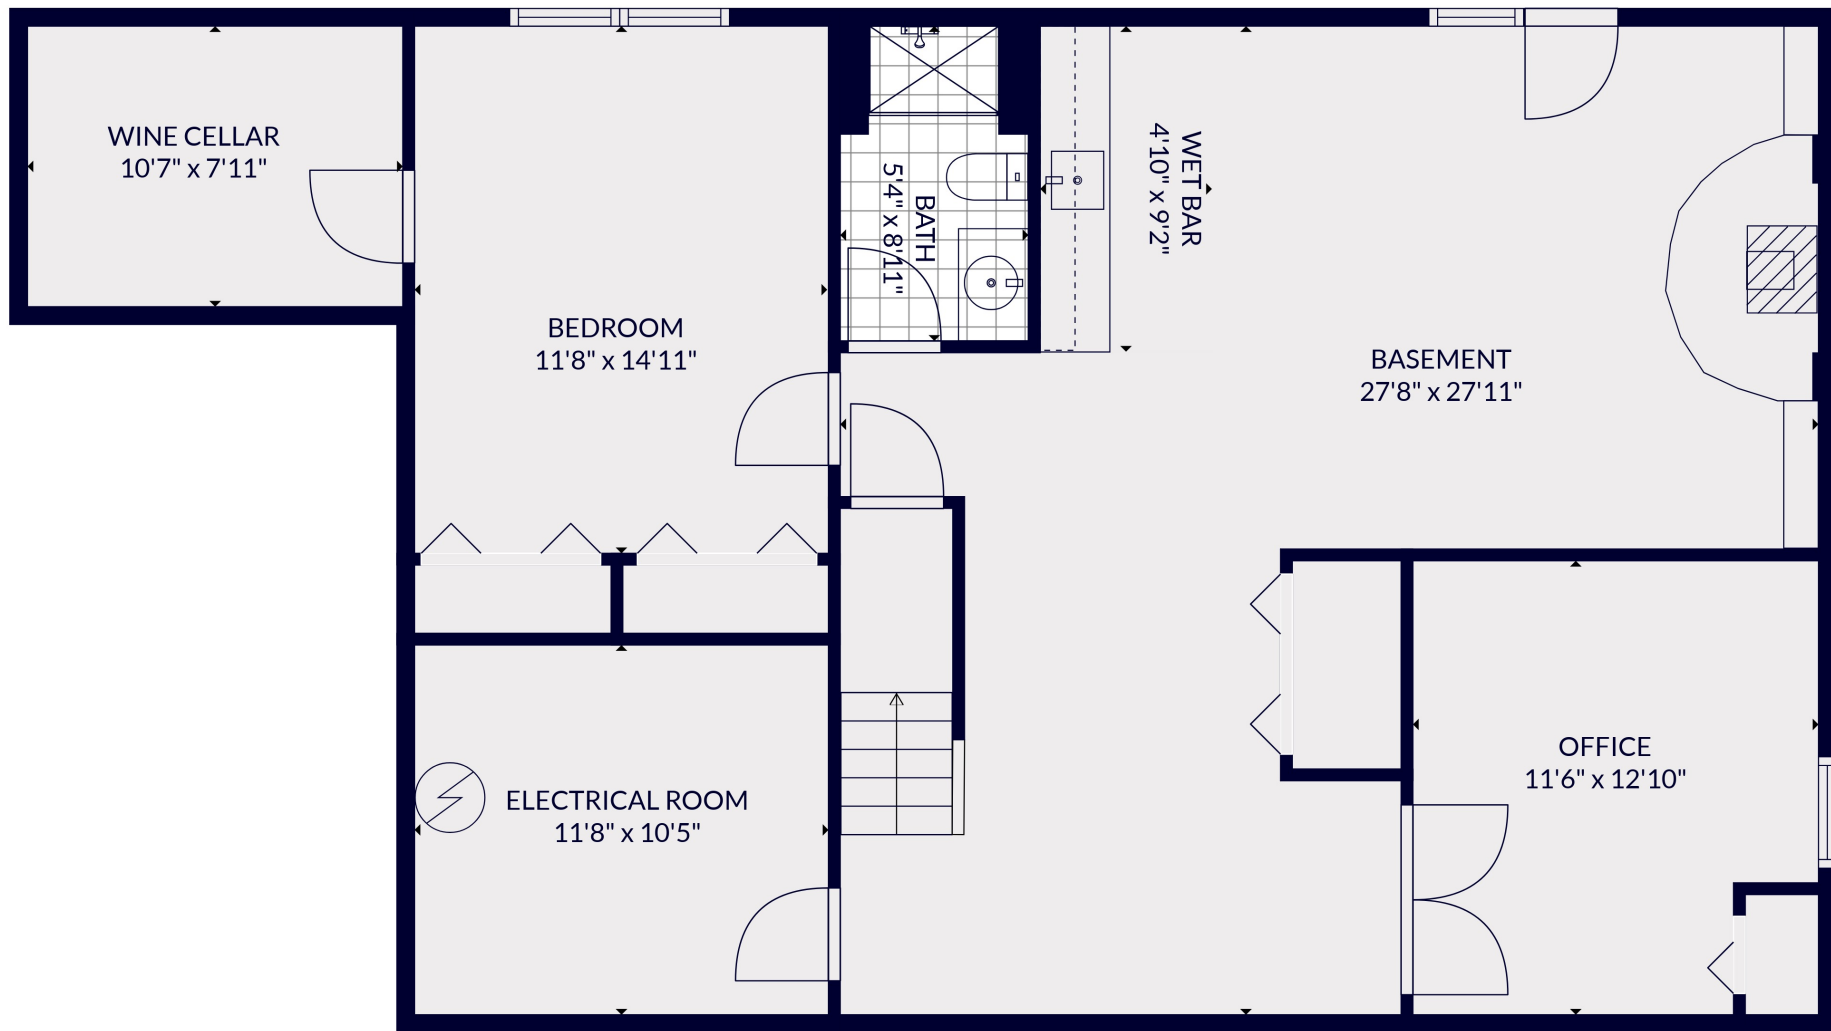

FLOOR 2

FLOOR 3

FLOOR 1

Total scanned area: 4510 sq. ft

MEASUREMENTS ARE CALCULATED BY CUBICASA TECHNOLOGY. DEEMED HIGHLY RELIABLE BUT NOT GUARANTEED.

Total scanned area: 4510 sq. ft

MEASUREMENTS ARE CALCULATED BY CUBICASA TECHNOLOGY. DEEMED HIGHLY RELIABLE BUT NOT GUARANTEED.

Total scanned area: 4510 sq. ft

MEASUREMENTS ARE CALCULATED BY CUBICASA TECHNOLOGY. DEEMED HIGHLY RELIABLE BUT NOT GUARANTEED.

Total scanned area: 4510 sq. ft

MEASUREMENTS ARE CALCULATED BY CUBICASA TECHNOLOGY. DEEMED HIGHLY RELIABLE BUT NOT GUARANTEED.