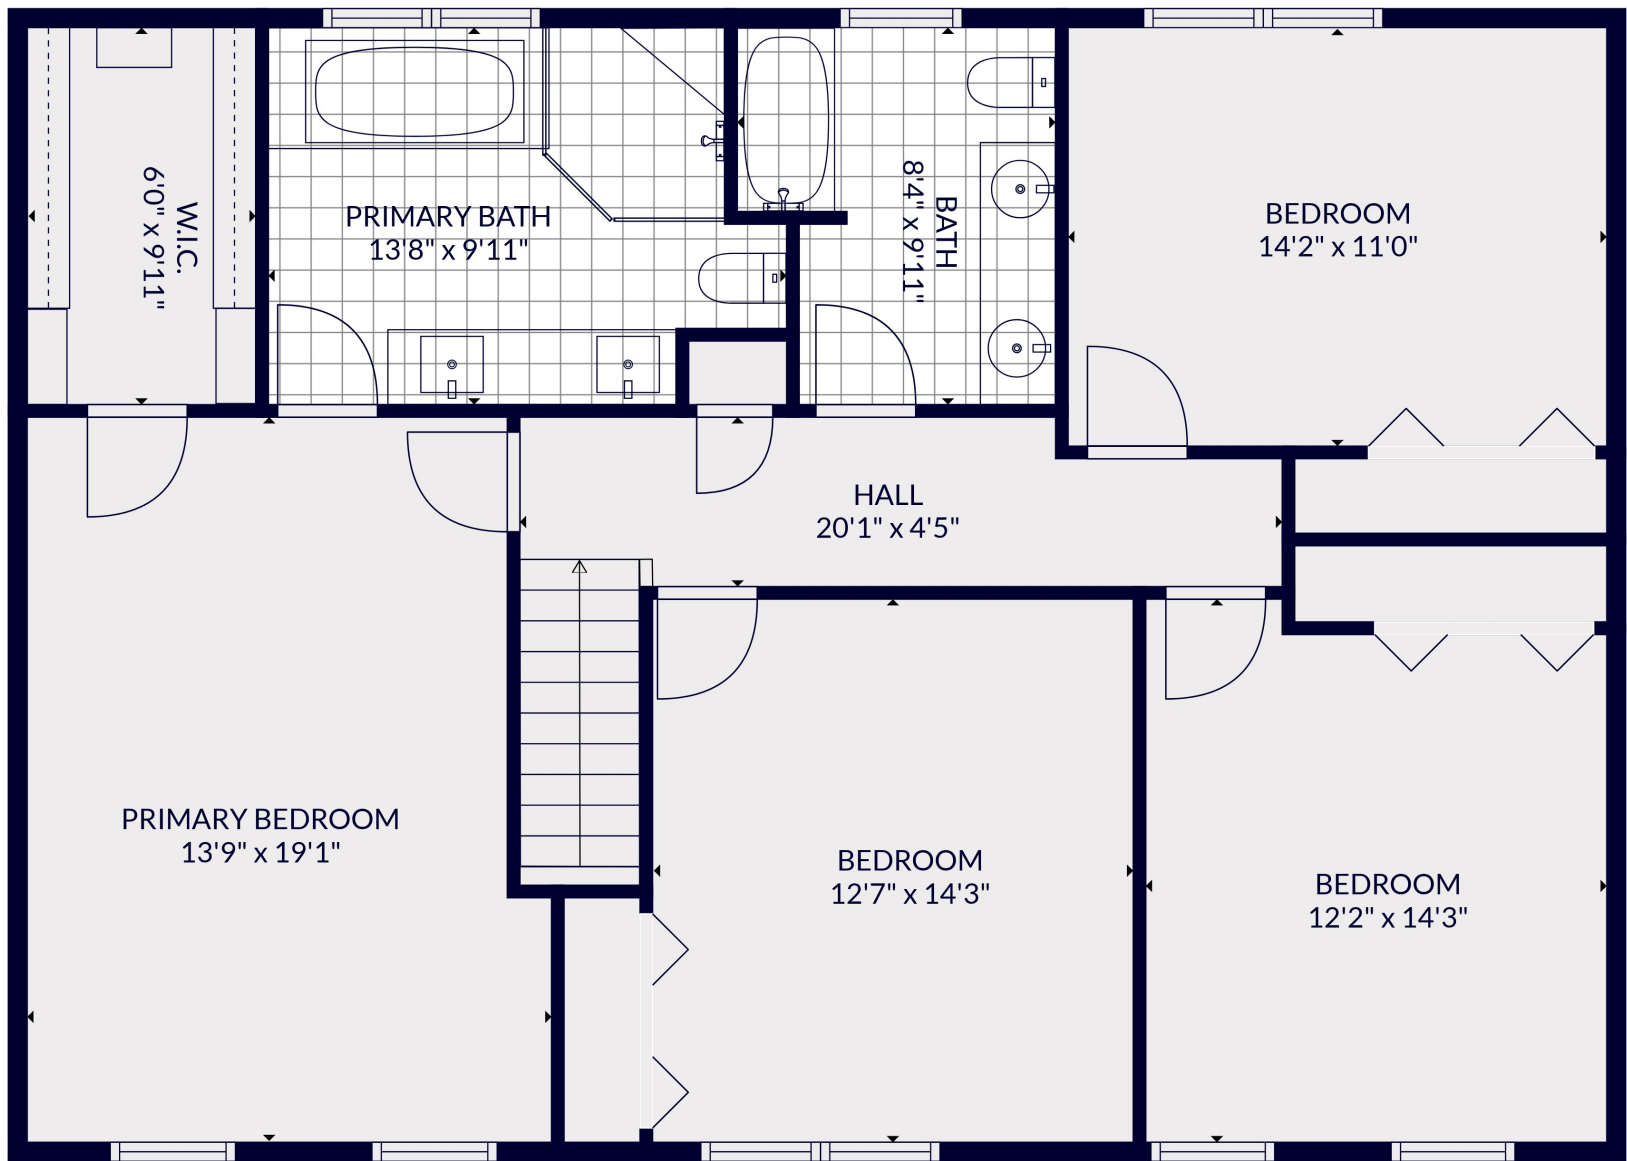

FLOOR 2

FLOOR 3

FLOOR 1

Total scanned area: 4510 sq. ft

MEASUREMENTS ARE CALCULATED BY CUBICASA TECHNOLOGY. DEEMED HIGHLY RELIABLE BUT NOT GUARANTEED.

Total scanned area: 4510 sq. ft

MEASUREMENTS ARE CALCULATED BY CUBICASA TECHNOLOGY. DEEMED HIGHLY RELIABLE BUT NOT GUARANTEED.

Total scanned area: 4510 sq. ft

MEASUREMENTS ARE CALCULATED BY CUBICASA TECHNOLOGY. DEEMED HIGHLY RELIABLE BUT NOT GUARANTEED.

Total scanned area: 4510 sq. ft

MEASUREMENTS ARE CALCULATED BY CUBICASA TECHNOLOGY. DEEMED HIGHLY RELIABLE BUT NOT GUARANTEED.