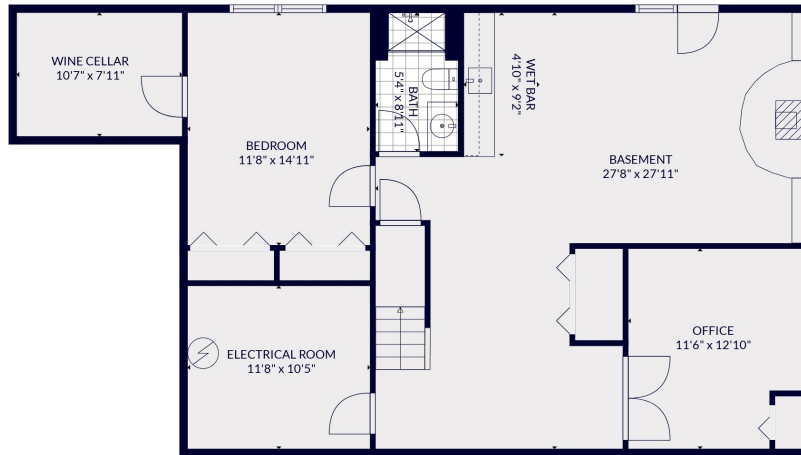

FLOOR 2

FLOOR 3

FLOOR 1

Total scanned area: 4510 sq. ft

MEASUREMENTS ARE CALCULATED BY CUBICASA TECHNOLOGY. DEEMED HIGHLY RELIABLE BUT NOT GUARANTEED.

Total scanned area: 4510 sq. ft

MEASUREMENTS ARE CALCULATED BY CUBICASA TECHNOLOGY. DEEMED HIGHLY RELIABLE BUT NOT GUARANTEED.

Total scanned area: 4510 sq. ft

MEASUREMENTS ARE CALCULATED BY CUBICASA TECHNOLOGY. DEEMED HIGHLY RELIABLE BUT NOT GUARANTEED.

Total scanned area: 4510 sq. ft

MEASUREMENTS ARE CALCULATED BY CUBICASA TECHNOLOGY. DEEMED HIGHLY RELIABLE BUT NOT GUARANTEED.