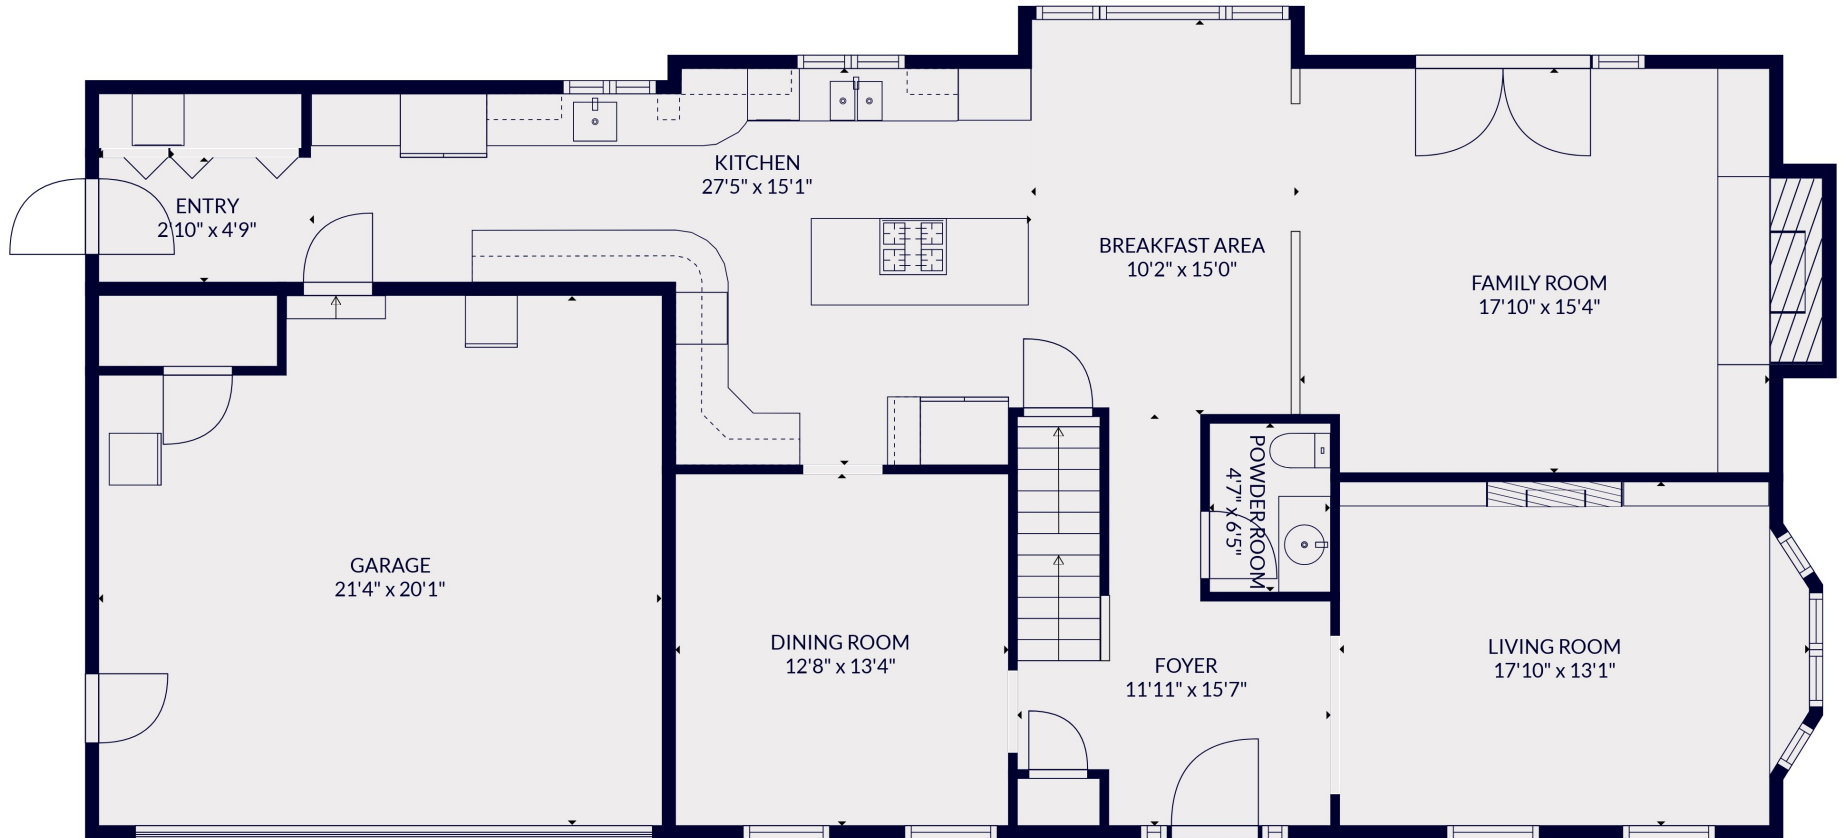

FLOOR 2

FLOOR 3

FLOOR 1

Total scanned area: 4510 sq. ft

MEASUREMENTS ARE CALCULATED BY CUBICASA TECHNOLOGY. DEEMED HIGHLY RELIABLE BUT NOT GUARANTEED.

Total scanned area: 4510 sq. ft

MEASUREMENTS ARE CALCULATED BY CUBICASA TECHNOLOGY. DEEMED HIGHLY RELIABLE BUT NOT GUARANTEED.

Total scanned area: 4510 sq. ft

MEASUREMENTS ARE CALCULATED BY CUBICASA TECHNOLOGY. DEEMED HIGHLY RELIABLE BUT NOT GUARANTEED.

Total scanned area: 4510 sq. ft

MEASUREMENTS ARE CALCULATED BY CUBICASA TECHNOLOGY. DEEMED HIGHLY RELIABLE BUT NOT GUARANTEED.