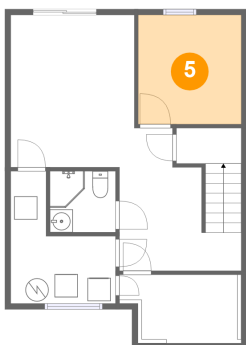

2 Floor 1 - Recreation Room

Dimensions: 10'9" x 13'2"
Area: 142 sq. ft
Counted as living area: Yes

Heated: Yes
Finished: Yes
Enclosed: Yes
Contiguous: Yes
Permitted: Yes
Wet space: No
Addition: No
Conversion: No

12144 Turnstone Court, Rolling Acres, Calverton, Silver Spring, Montgomery County, Maryland, United

3 Floor 1 - Bath

Dimensions: 5'8" x 5'4"
Area: 30 sq. ft
Counted as living area: Yes

Heated: Yes
Finished: Yes
Enclosed: Yes
Contiguous: Yes
Permitted: Yes
Wet space: Yes
Addition: No
Conversion: No

4 Floor 1 - Storage

Dimensions: 10'3" x 5'7"
Area: 58 sq. ft
Counted as living area: No

Heated: No
Finished: No
Enclosed: No
Contiguous: Yes
Permitted: Yes
Wet space: No
Addition: No
Conversion: No

5 Floor 1 - Room