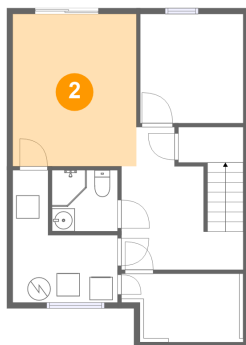

2 Floor 1 - Recreation Room

Dimensions: 10'9" x 13'2"
Area: 142 sq. ft
Counted as living area: Yes

Heated: Yes
Finished: Yes
Enclosed: Yes
Contiguous: Yes
Permitted: Yes
Wet space: No
Addition: No
Conversion: No