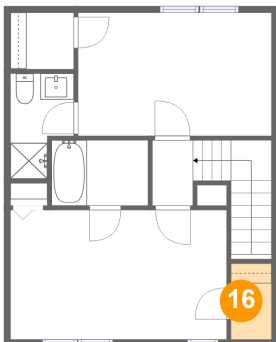

Dimensions: 4'10" x 4'4"
Area: 21 sq. ft
Counted as living area: Yes

Heated: Yes
Finished: Yes
Enclosed: Yes
Contiguous: Yes
Permitted: Yes
Wet space: No
Addition: No
Conversion: No

12144 Turnstone Court, Rolling Acres, Calverton, Silver Spring, Montgomery County, Maryland, United

15 Floor 3 - Bath

Dimensions: 4'10" x 8'1"
Area: 33 sq. ft
Counted as living area: Yes

Heated: Yes
Finished: Yes
Enclosed: Yes
Contiguous: Yes
Permitted: Yes
Wet space: Yes
Addition: No
Conversion: No

16 Floor 3 - W.I.C.