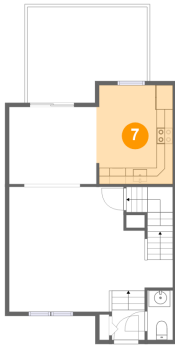

4 Floor 1 - Storage

Dimensions: 10'3" x 5'7"
Area: 58 sq. ft
Counted as living area: No

Heated: No
Finished: No
Enclosed: No
Contiguous: Yes
Permitted: Yes
Wet space: No
Addition: No
Conversion: No

5 Floor 1 - Room

Dimensions: 8'11" x 9'6"
Area: 85 sq. ft
Counted as living area: Yes

Heated: Yes
Finished: Yes
Enclosed: Yes
Contiguous: Yes
Permitted: Yes
Wet space: No
Addition: No
Conversion: No

12144 Turnstone Court, Rolling Acres, Calverton, Silver Spring, Montgomery County, Maryland, United

6 Floor 1 - Utility

Dimensions: 9'1" x 11'6"
Area: 71 sq. ft
Counted as living area: No

Heated: Yes
Finished: No
Enclosed: Yes
Contiguous: Yes
Permitted: Yes
Wet space: No
Addition: No
Conversion: No

7 Floor 2 - Kitchen

Dimensions: 9'4" x 12'1"
Area: 112 sq. ft
Counted as living area: Yes

Heated: Yes
Finished: Yes
Enclosed: Yes
Contiguous: Yes
Permitted: Yes
Wet space: No
Addition: No
Conversion: No

8 Floor 2 - WC

Dimensions: 3'1" x 6'0"
Area: 19 sq. ft
Counted as living area: Yes