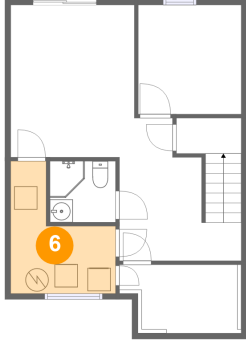

4 Floor 1 - Storage

Dimensions: 10'3" x 5'7"
Area: 58 sq. ft
Counted as living area: No

Heated: No
Finished: No
Enclosed: No
Contiguous: Yes
Permitted: Yes
Wet space: No
Addition: No
Conversion: No

5 Floor 1 - Room

6 Floor 1 - Utility

Dimensions: 9'1" x 11'6"
Area: 71 sq. ft
Counted as living area: No

Heated: Yes
Finished: No
Enclosed: Yes
Contiguous: Yes
Permitted: Yes
Wet space: No
Addition: No
Conversion: No

7 Floor 2 - Kitchen