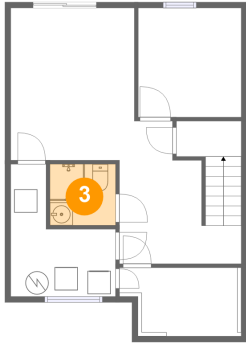

12144 Turnstone Court, Rolling Acres, Calverton, Silver Spring, Montgomery County, Maryland, United

3 Floor 1 - Bath

Dimensions: 5'8" x 5'4"
Area: 30 sq. ft
Counted as living area: Yes

Heated: Yes
Finished: Yes
Enclosed: Yes
Contiguous: Yes
Permitted: Yes
Wet space: Yes
Addition: No
Conversion: No