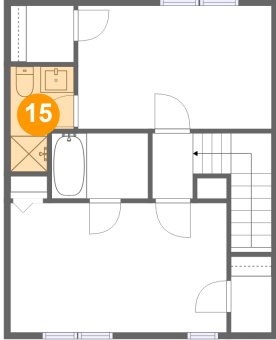

12144 Turnstone Court, Rolling Acres, Calverton, Silver Spring, Montgomery County, Maryland, United

15 Floor 3 - Bath

Dimensions: 4'10" x 8'1"
Area: 33 sq. ft
Counted as living area: Yes

Heated: Yes
Finished: Yes
Enclosed: Yes
Contiguous: Yes
Permitted: Yes
Wet space: Yes
Addition: No
Conversion: No