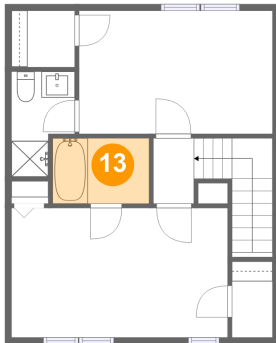

13 Floor 3 - Bath

Dimensions: 7'5" x 5'0"
Area: 37 sq. ft
Counted as living area: Yes

Heated: Yes
Finished: Yes
Enclosed: Yes
Contiguous: Yes
Permitted: Yes
Wet space: Yes
Addition: No
Conversion: No