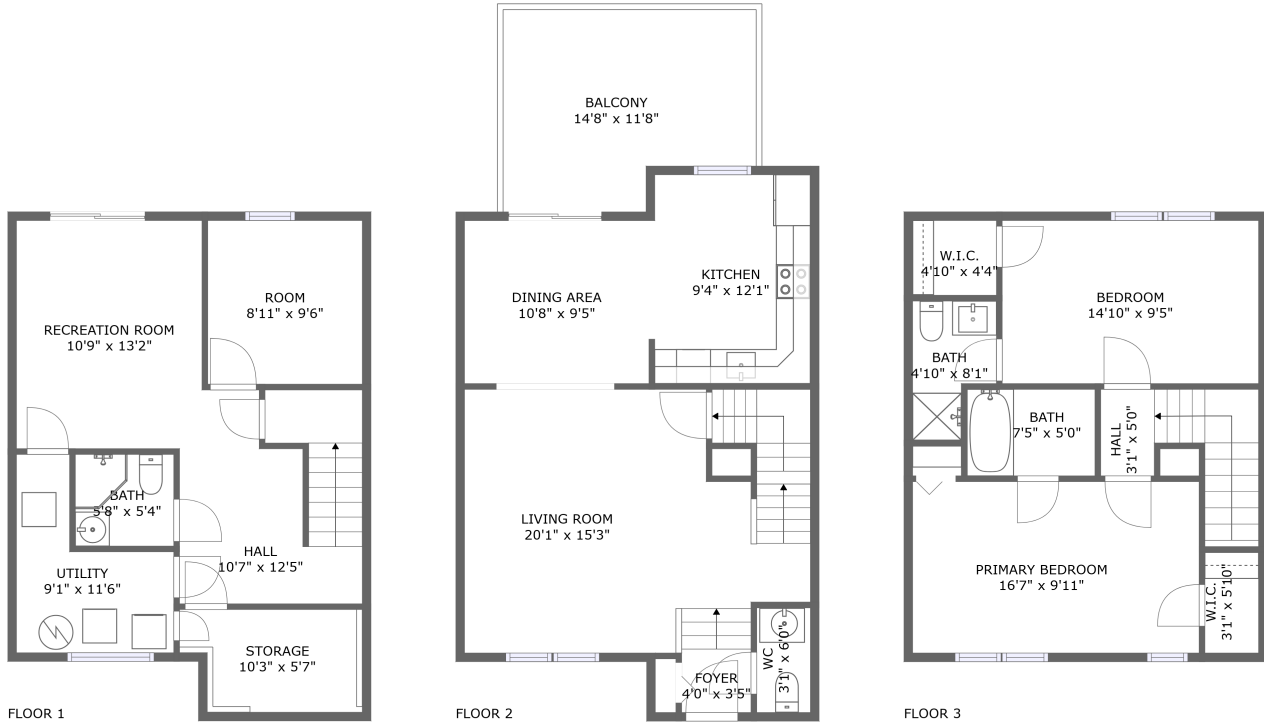

12144 Turnstone Court, Rolling Acres, Calverton, Silver Spring, Montgomery County, Maryland, United

Property summary

0 Garages

2 Bedrooms

2 Bathrooms

2 Half baths

3 Floors

1,554 Gross living area sqft

1,854 Total sqft