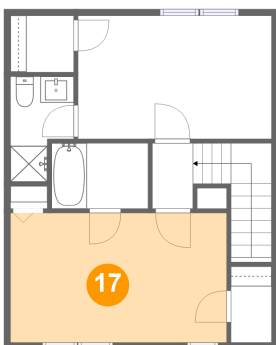

15 Floor 3 - Bath

Dimensions: 4'10" x 8'1"
Area: 33 sq. ft
Counted as living area: Yes

Heated: Yes
Finished: Yes
Enclosed: Yes
Contiguous: Yes
Permitted: Yes
Wet space: Yes
Addition: No
Conversion: No

16 Floor 3 - W.I.C.

Dimensions: 3'1" x 5'10"
Area: 18 sq. ft
Counted as living area: Yes

Heated: Yes
Finished: Yes
Enclosed: Yes
Contiguous: Yes
Permitted: Yes
Wet space: No
Addition: No
Conversion: No

17 Floor 3 - Primary Bedroom