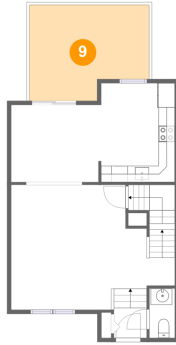

12144 Turnstone Court, Rolling Acres, Calverton, Silver Spring, Montgomery County, Maryland, United

9 Floor 2 - Balcony

Dimensions: 14'8" x 11'8"
Area: 155 sq. ft
Counted as living area: No

Heated: No
Finished: Yes
Enclosed: No
Contiguous: Yes
Permitted: Yes
Wet space: No
Addition: No
Conversion: No