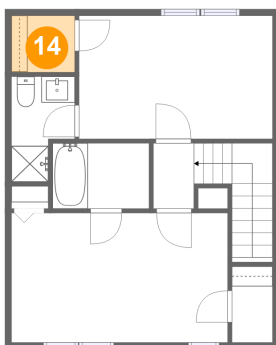

12 Floor 2 - Living Room

Dimensions: 20'1" x 15'3"
Area: 288 sq. ft
Counted as living area: Yes

Heated: Yes
Finished: Yes
Enclosed: Yes
Contiguous: Yes
Permitted: Yes
Wet space: No
Addition: No
Conversion: No

13 Floor 3 - Bath

Dimensions: 7'5" x 5'0"
Area: 37 sq. ft
Counted as living area: Yes

Heated: Yes
Finished: Yes
Enclosed: Yes
Contiguous: Yes
Permitted: Yes
Wet space: Yes
Addition: No
Conversion: No

14 Floor 3 - W.I.C.