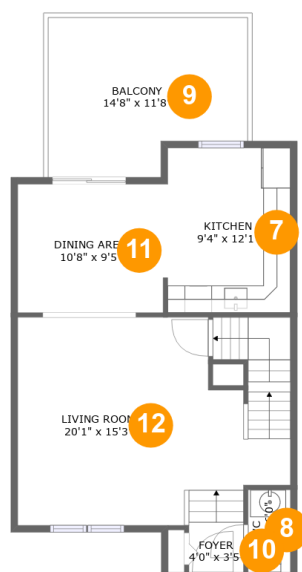

12144 Turnstone Court, Rolling Acres, Calverton, Silver Spring, Montgomery County, Maryland, United

Room dimensions

Floor 2

Total sqft: 750 Living area: 595

#		Dimensions	sqft	Counted as living area
7	Kitchen	9'4" x 12'1"	112 sq. ft	Yes
8	WC	3'1" x 6'0"	19 sq. ft	Yes
9	Balcony	14'8" x 11'8"	155 sq. ft	No
10	Foyer	4'0" x 3'5"	14 sq. ft	Yes
11	Dining Area	10'8" x 9'5"	101 sq. ft	Yes
12	Living Room	20'1" x 15'3"	288 sq. ft	Yes