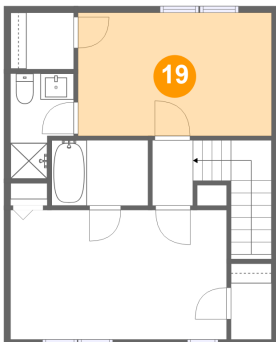

Dimensions: 16'7" x 9'11"
Area: 165 sq. ft
Counted as living area: Yes

Heated: Yes
Finished: Yes
Enclosed: Yes
Contiguous: Yes
Permitted: Yes
Wet space: No
Addition: No
Conversion: No

12144 Turnstone Court, Rolling Acres, Calverton, Silver Spring, Montgomery County, Maryland, United

18 Floor 3 - Hall

Dimensions: 3'1" x 5'0"
Area: 53 sq. ft
Counted as living area: Yes

Heated: Yes
Finished: Yes
Enclosed: Yes
Contiguous: Yes
Permitted: Yes
Wet space: No
Addition: No
Conversion: No

19 Floor 3 - Bedroom