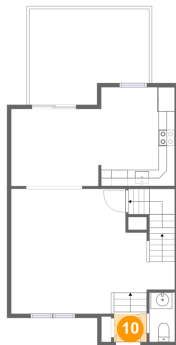

9 Floor 2 - Balcony

Dimensions: 14'8" x 11'8"
Area: 155 sq. ft
Counted as living area: No

Heated: No
Finished: Yes
Enclosed: No
Contiguous: Yes
Permitted: Yes
Wet space: No
Addition: No
Conversion: No

10 Floor 2 - Foyer