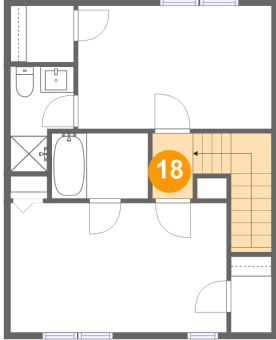

12144 Turnstone Court, Rolling Acres, Calverton, Silver Spring, Montgomery County, Maryland, United

18 Floor 3 - Hall

Dimensions: 3'1" x 5'0"
Area: 53 sq. ft
Counted as living area: Yes

Heated: Yes
Finished: Yes
Enclosed: Yes
Contiguous: Yes
Permitted: Yes
Wet space: No
Addition: No
Conversion: No