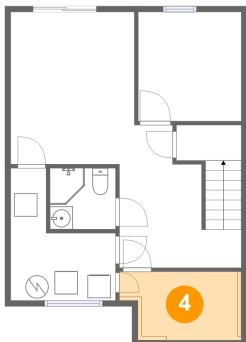

2 Floor 1 - Recreation Room

Dimensions: 10'9" x 13'2"
Area: 142 sq. ft
Counted as living area: Yes

Heated: Yes
Finished: Yes
Enclosed: Yes
Contiguous: Yes
Permitted: Yes
Wet space: No
Addition: No
Conversion: No

12144 Turnstone Court, Rolling Acres, Calverton, Silver Spring, Montgomery County, Maryland, United

3 Floor 1 - Bath

Dimensions: 5'8" x 5'4"
Area: 30 sq. ft
Counted as living area: Yes

Heated: Yes
Finished: Yes
Enclosed: Yes
Contiguous: Yes
Permitted: Yes
Wet space: Yes
Addition: No
Conversion: No

4 Floor 1 - Storage

Dimensions: 10'3" x 5'7"
Area: 58 sq. ft
Counted as living area: No

Heated: No
Finished: No
Enclosed: No
Contiguous: Yes
Permitted: Yes
Wet space: No
Addition: No
Conversion: No

5 Floor 1 - Room