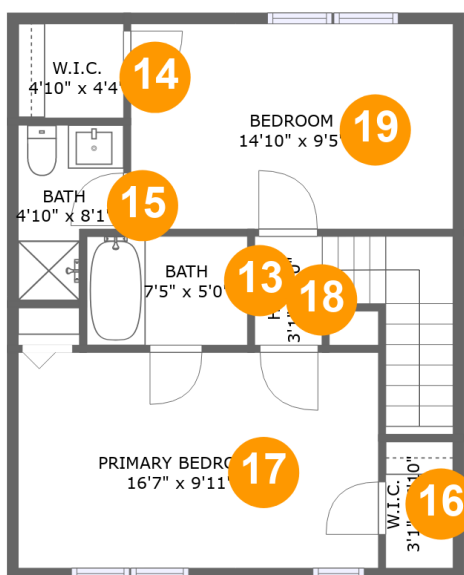

12144 Turnstone Court, Rolling Acres, Calverton, Silver Spring, Montgomery County, Maryland, United

Room dimensions

Floor 3

Total sqft: 536 Living area: 536

#		Dimensions	sqft	Counted as living area
13	Bath	7'5" x 5'0"	37 sq. ft	Yes
14	W.I.C.	4'10" x 4'4"	21 sq. ft	Yes
15	Bath	4'10" x 8'1"	33 sq. ft	Yes
16	W.I.C.	3'1" x 5'10"	18 sq. ft	Yes
17	Primary Bedroom	16'7" x 9'11"	165 sq. ft	Yes
18	Hall	3'1" x 5'0"	53 sq. ft	Yes
19	Bedroom	14'10" x 9'5"	140 sq. ft	Yes