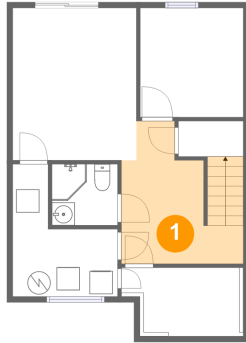

12144 Turnstone Court, Rolling Acres, Calverton, Silver Spring, Montgomery County, Maryland, United

1 Floor 1 - Hall

Dimensions: 10'7" x 12'5"
Area: 106 sq. ft
Counted as living area: Yes

Heated: Yes
Finished: Yes
Enclosed: Yes
Contiguous: Yes
Permitted: Yes
Wet space: No
Addition: No
Conversion: No