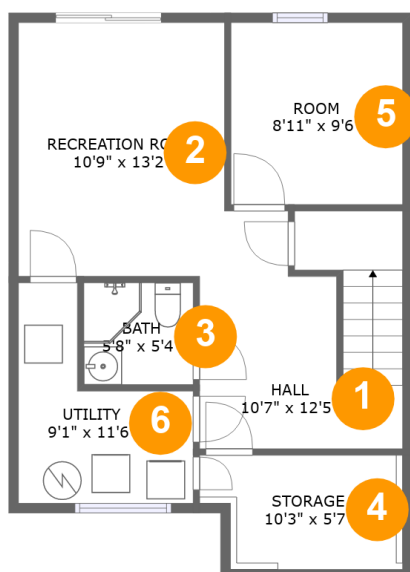

12144 Turnstone Court, Rolling Acres, Calverton, Silver Spring, Montgomery County, Maryland, United

Room dimensions

Floor 1

Total sqft: 568 Living area: 423

#		Dimensions	sqft	Counted as living area
1	Hall	10'7" x 12'5"	106 sq. ft	Yes
2	Recreation Room	10'9" x 13'2"	142 sq. ft	Yes
3	Bath	5'8" x 5'4"	30 sq. ft	Yes
4	Storage	10'3" x 5'7"	58 sq. ft	No
5	Room	8'11" x 9'6"	85 sq. ft	Yes
6	Utility	9'1" x 11'6"	71 sq. ft	No