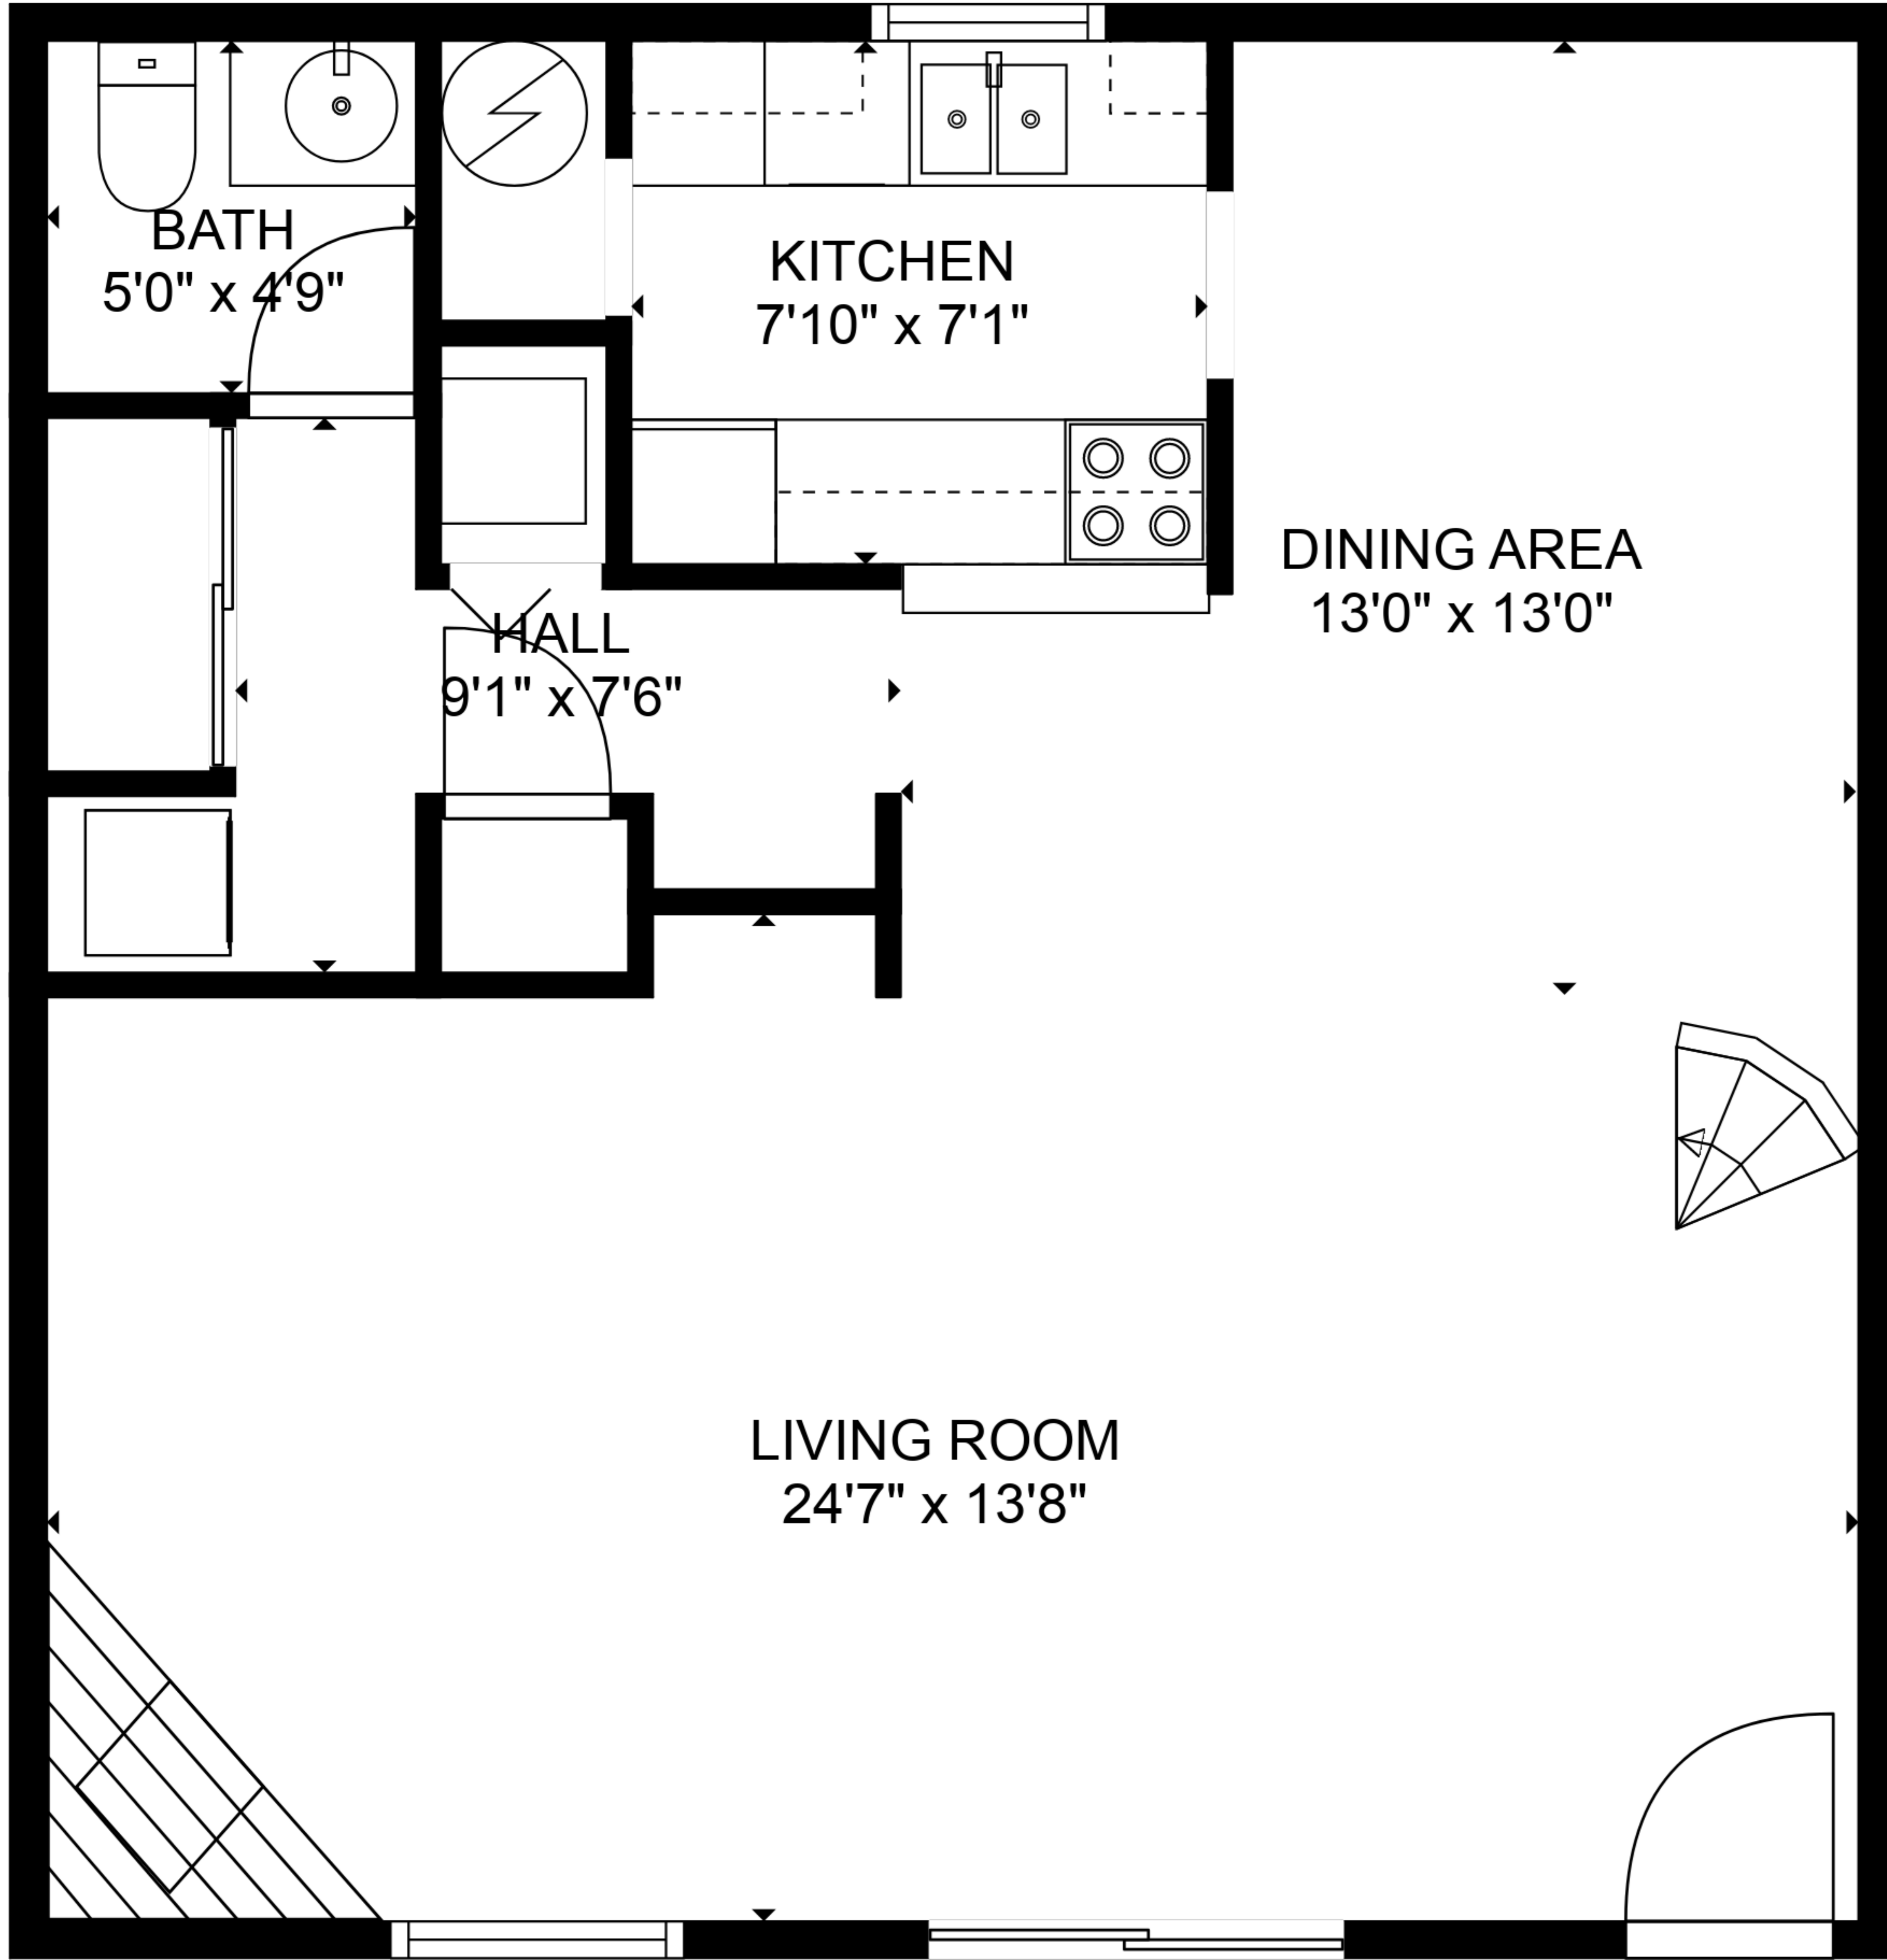

TOTAL: 984 sq. ft

FLOOR 1: 630 sq. ft, FLOOR 2: 354 sq. ft
EXCLUDED AREAS: OPEN TO BELOW: 275 sq. ft

SIZES AND DIMENSIONS ARE APPROXIMATE, ACTUAL MAY VARY.

OPEN TO BELOW

TOTAL: 984 sq. ft

FLOOR 1: 630 sq. ft, FLOOR 2: 354 sq. ft
EXCLUDED AREAS: OPEN TO BELOW: 275 sq. ft

SIZES AND DIMENSIONS ARE APPROXIMATE, ACTUAL MAY VARY.

FLOOR 1

FLOOR 2

TOTAL: 984 sq. ft
 FLOOR 1: 630 sq. ft, FLOOR 2: 354 sq. ft
 EXCLUDED AREAS: OPEN TO BELOW: 275 sq. ft
 SIZES AND DIMENSIONS ARE APPROXIMATE, ACTUAL MAY VARY.