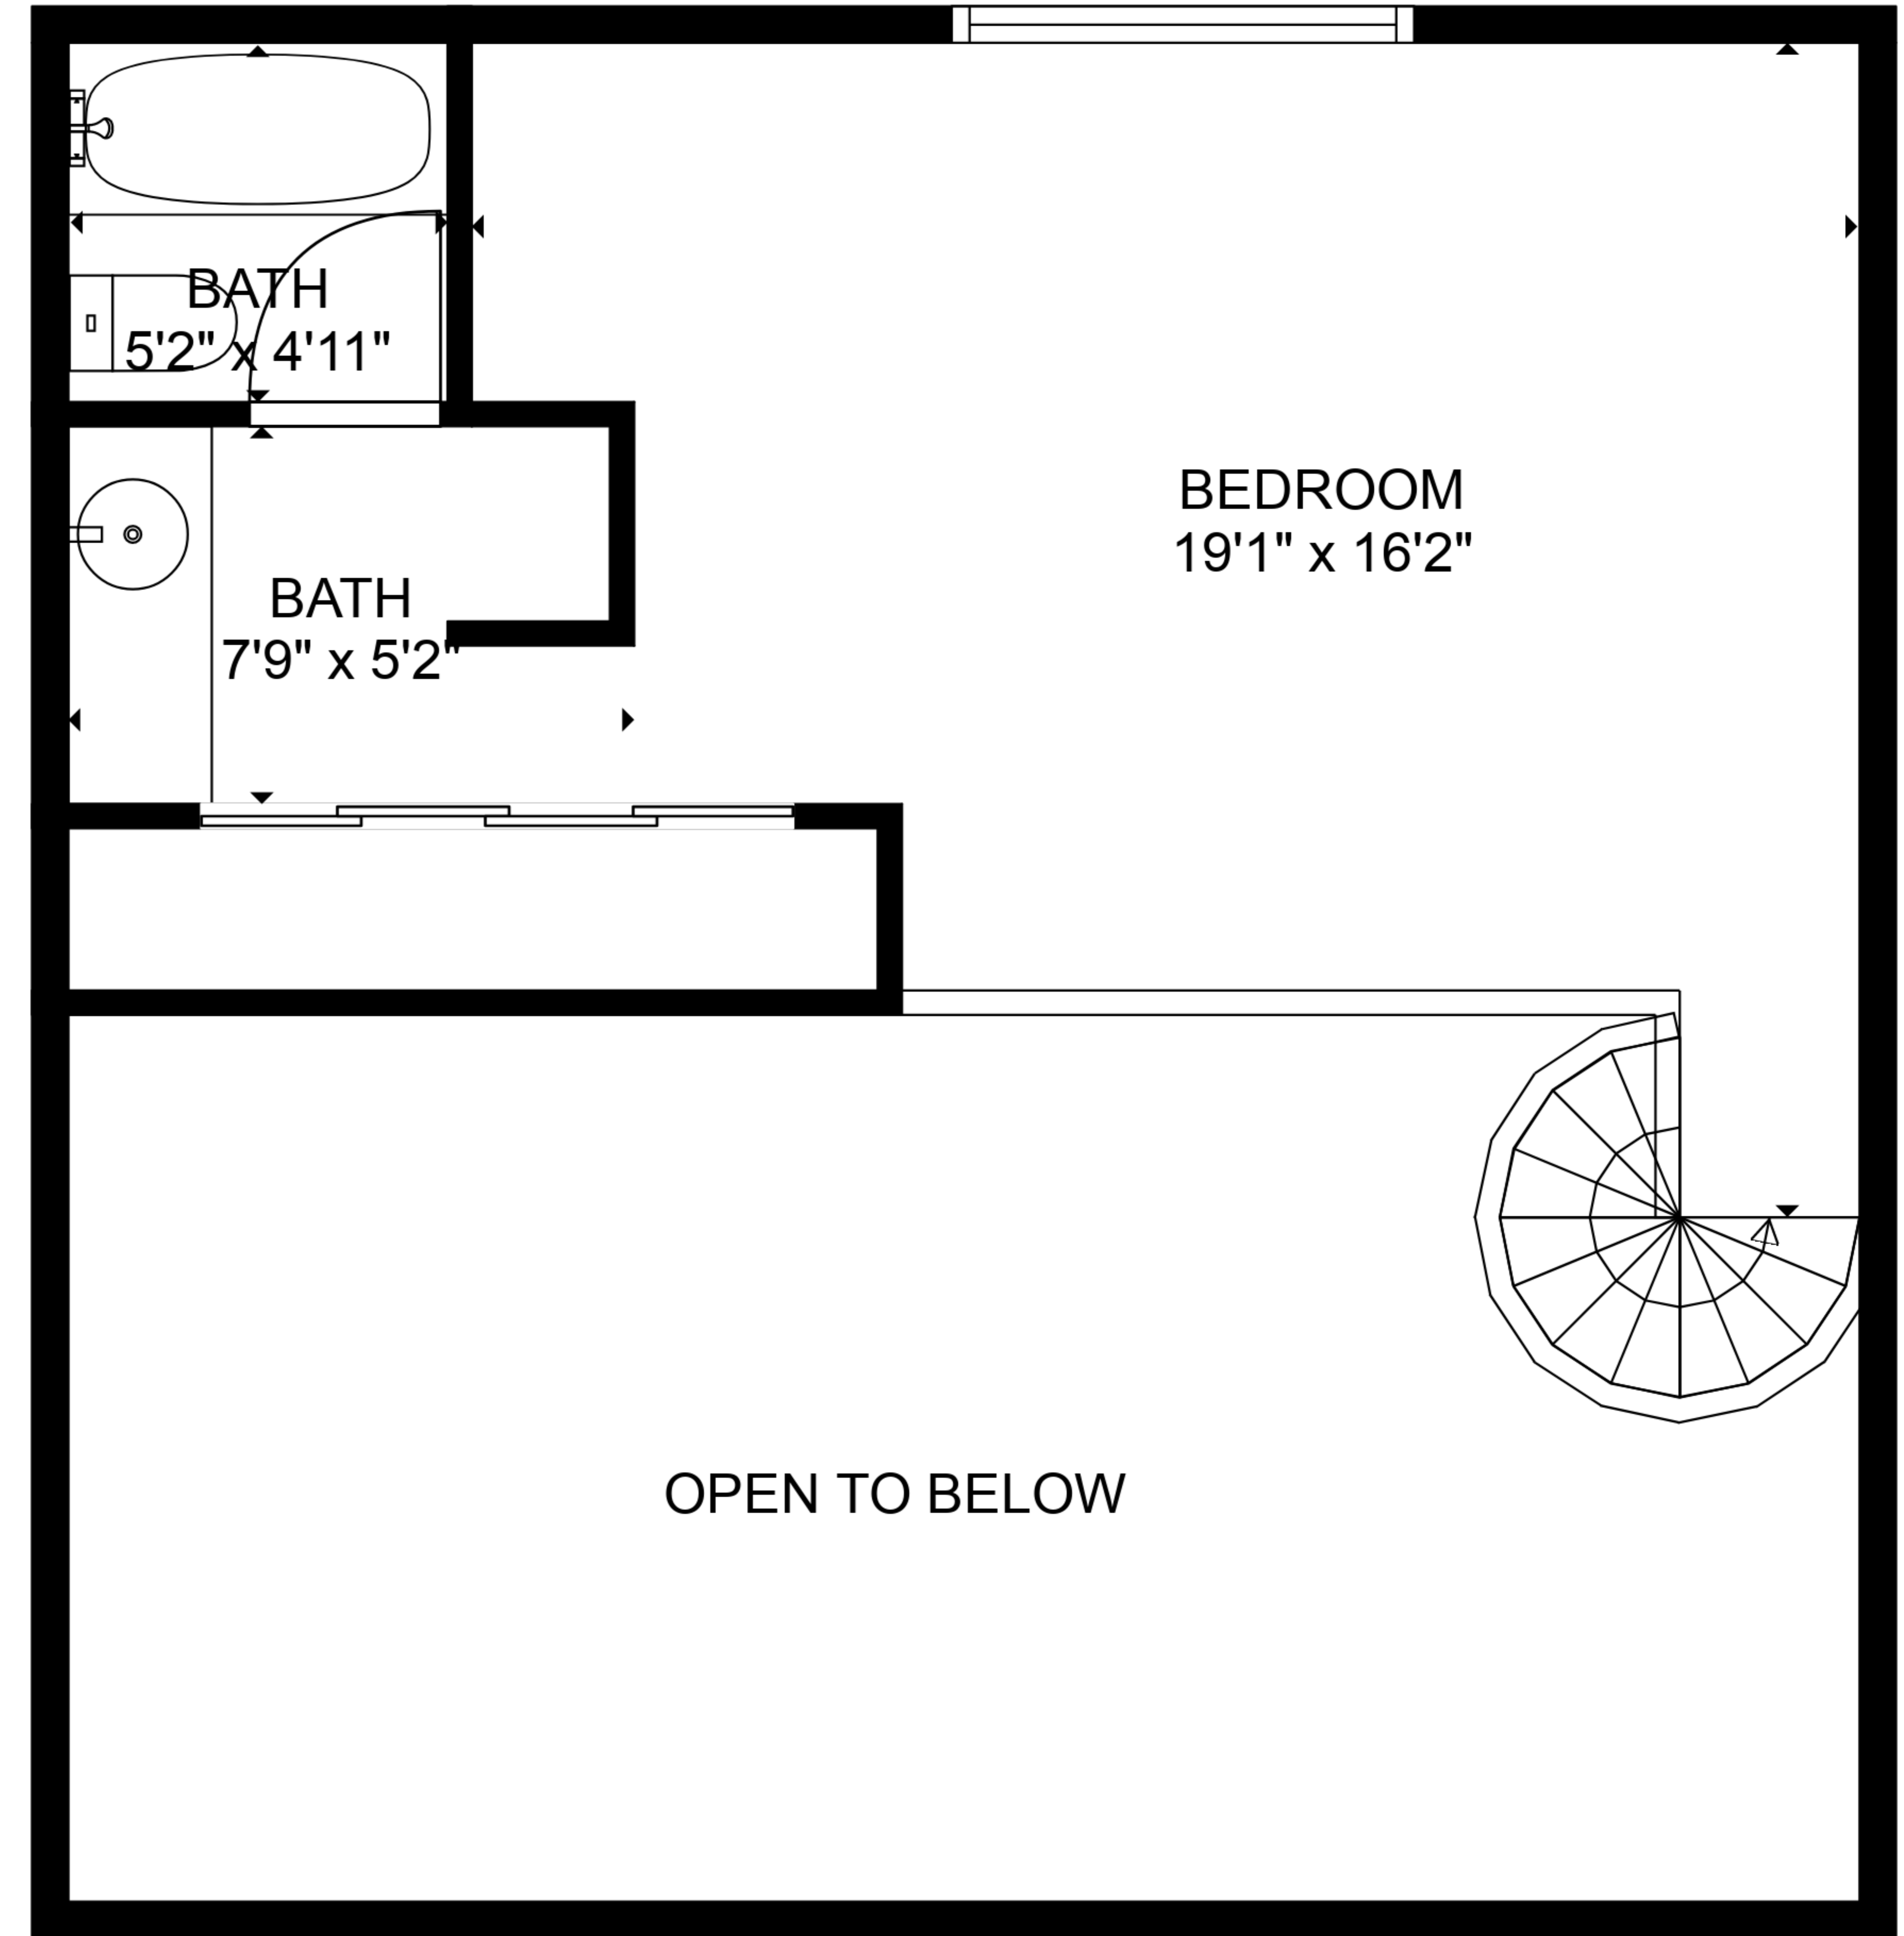

TOTAL: 984 sq. ft

FLOOR 1: 630 sq. ft, FLOOR 2: 354 sq. ft
EXCLUDED AREAS: OPEN TO BELOW: 275 sq. ft

SIZES AND DIMENSIONS ARE APPROXIMATE, ACTUAL MAY VARY.

OPEN TO BELOW

TOTAL: 984 sq. ft

FLOOR 1: 630 sq. ft, FLOOR 2: 354 sq. ft
EXCLUDED AREAS: OPEN TO BELOW: 275 sq. ft

SIZES AND DIMENSIONS ARE APPROXIMATE, ACTUAL MAY VARY.

FLOOR 1

FLOOR 2

TOTAL: 984 sq. ft
 FLOOR 1: 630 sq. ft, FLOOR 2: 354 sq. ft
 EXCLUDED AREAS: OPEN TO BELOW: 275 sq. ft
 SIZES AND DIMENSIONS ARE APPROXIMATE, ACTUAL MAY VARY.