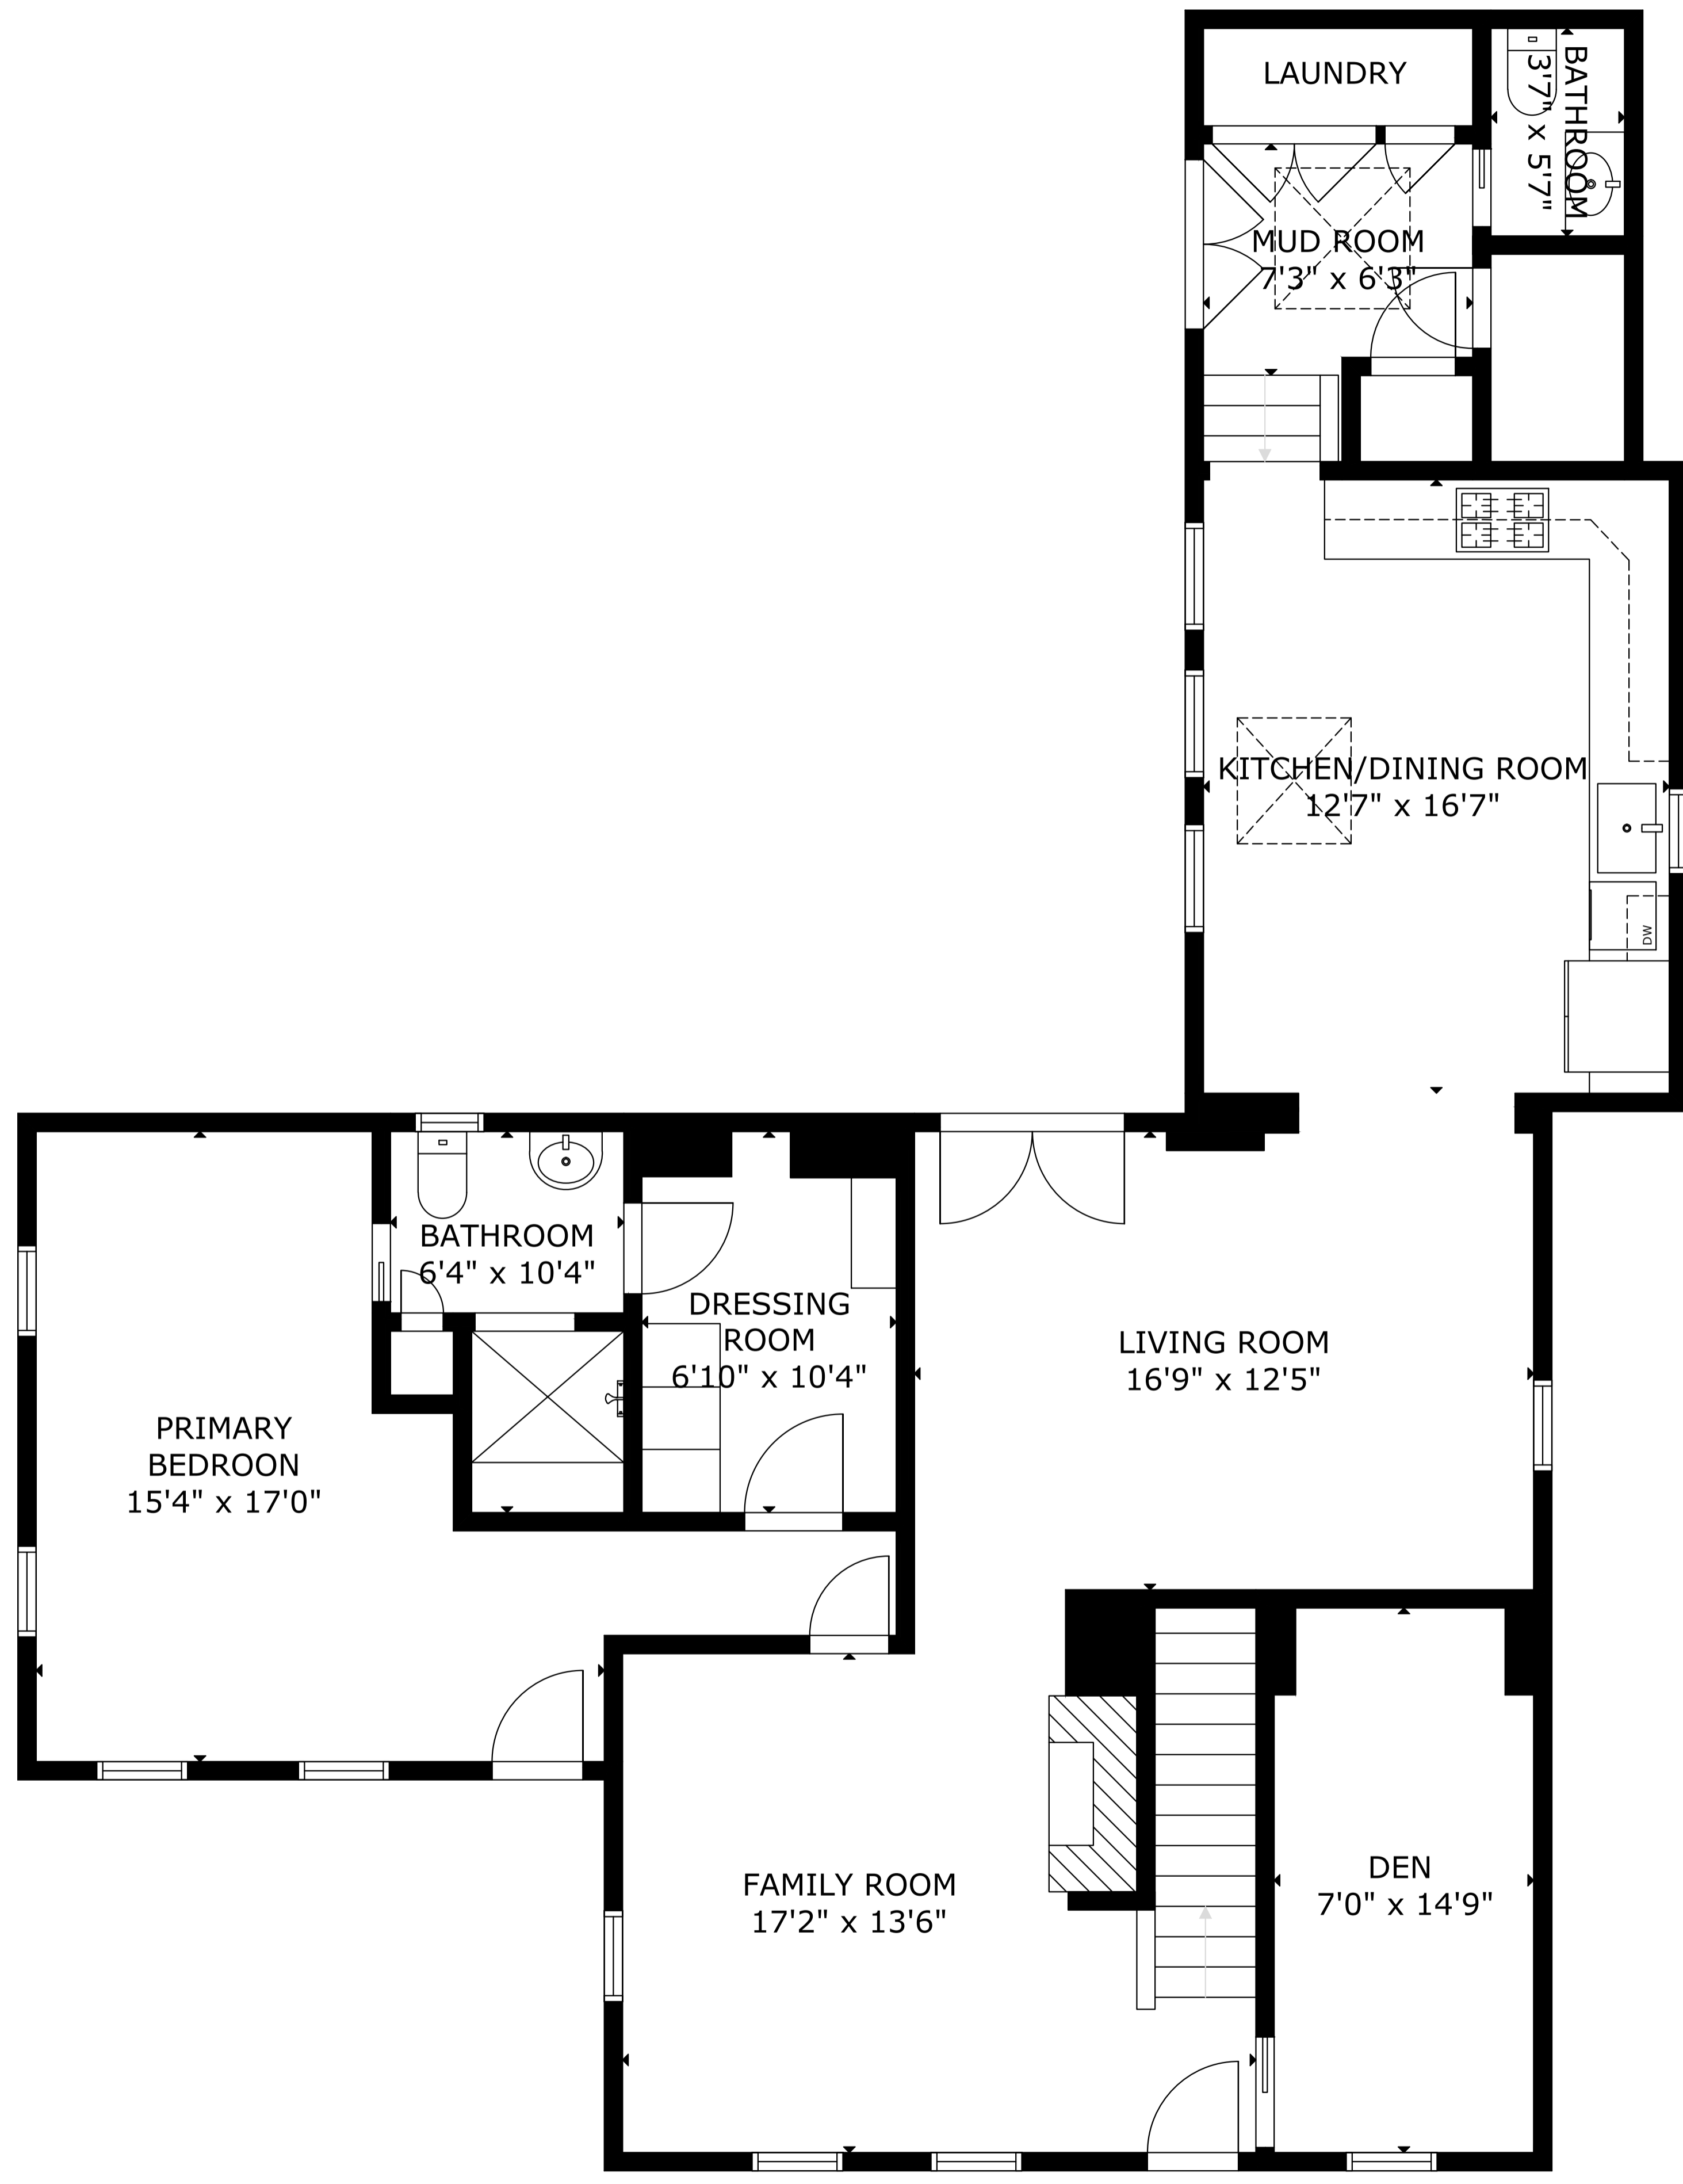

534 Commercial St Provincetown

GROSS INTERNAL AREA
TOTAL: 1,711 sq.ft

FLOOR 1: 1,306 sq.ft, FLOOR 2: 405 sq.ft

SIZE AND DIMENSIONS ARE APPROXIMATE, ACTUAL MAY VARY