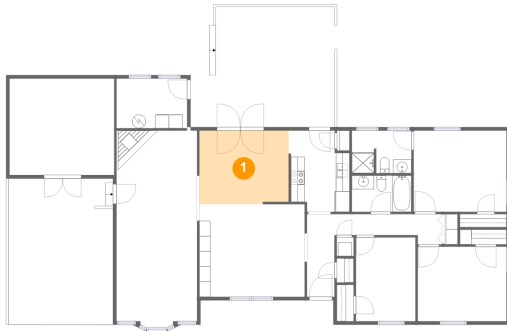

2037 Chowkeebin Nene, Indian Head, Tallahassee, Leon County, Florida, United States, 32301

1 Floor 1 - Dining Area

Dimensions: 13'0" x 10'8"
Area: 138 sq. ft
Counted as living area: Yes

Heated: Yes
Finished: Yes
Enclosed: Yes
Contiguous: Yes
Permitted: Yes
Wet space: No
Addition: No
Conversion: No