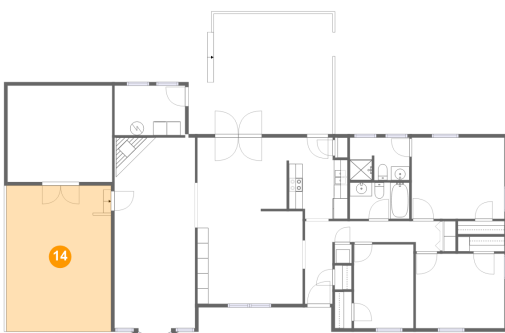

14 Floor 1 - Carport

Dimensions: 15'2" x 21'2"
Area: 323 sq. ft
Counted as living area: No

Heated: No
Finished: Yes
Enclosed: No
Contiguous: Yes
Permitted: Yes
Wet space: No
Addition: No
Conversion: No