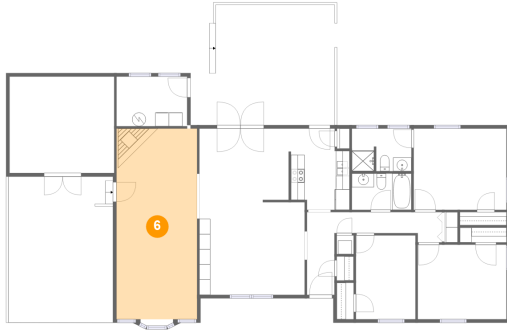

**2037 Chowkeebin Nene, Indian Head, Tallahassee,
Leon County, Florida, United States, 32301**

6 Floor 1 - Family Room

Dimensions: 11'8" x 27'8"
Area: 324 sq. ft
Counted as living area: Yes

Heated: Yes
Finished: Yes
Enclosed: Yes
Contiguous: Yes
Permitted: Yes
Wet space: No
Addition: No
Conversion: No