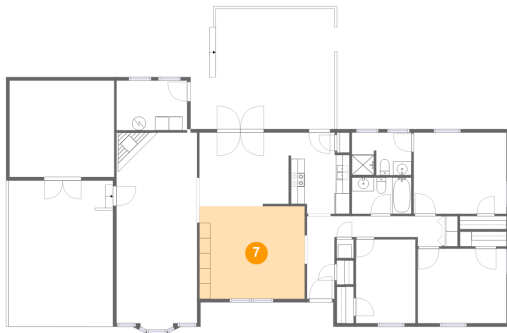

7 Floor 1 - Living Room

Dimensions: 15'4" x 13'5"
Area: 206 sq. ft
Counted as living area: Yes

Heated: Yes
Finished: Yes
Enclosed: Yes
Contiguous: Yes
Permitted: Yes
Wet space: No
Addition: No
Conversion: No