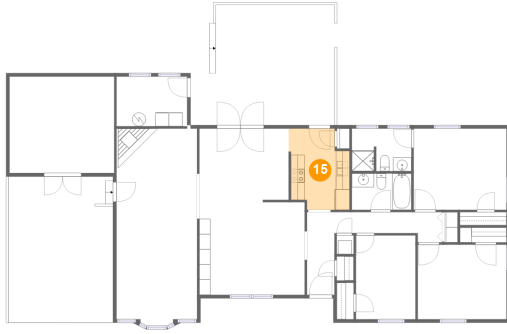

**2037 Chowkeebin Nene, Indian Head, Tallahassee,
Leon County, Florida, United States, 32301**

15 Floor 1 - Kitchen

Dimensions: 8'6" x 11'10"
Area: 91 sq. ft
Counted as living area: Yes

Heated: Yes
Finished: Yes
Enclosed: Yes
Contiguous: Yes
Permitted: Yes
Wet space: No
Addition: No
Conversion: No