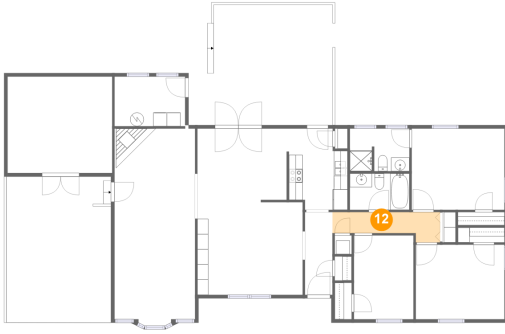

2037 Chowkeebin Nene, Indian Head, Tallahassee, Leon County, Florida, United States, 32301

12 Floor 1 - Hall

Dimensions: 15'8" x 4'5"
Area: 52 sq. ft
Counted as living area: Yes

Heated: Yes
Finished: Yes
Enclosed: Yes
Contiguous: Yes
Permitted: Yes
Wet space: No
Addition: No
Conversion: No