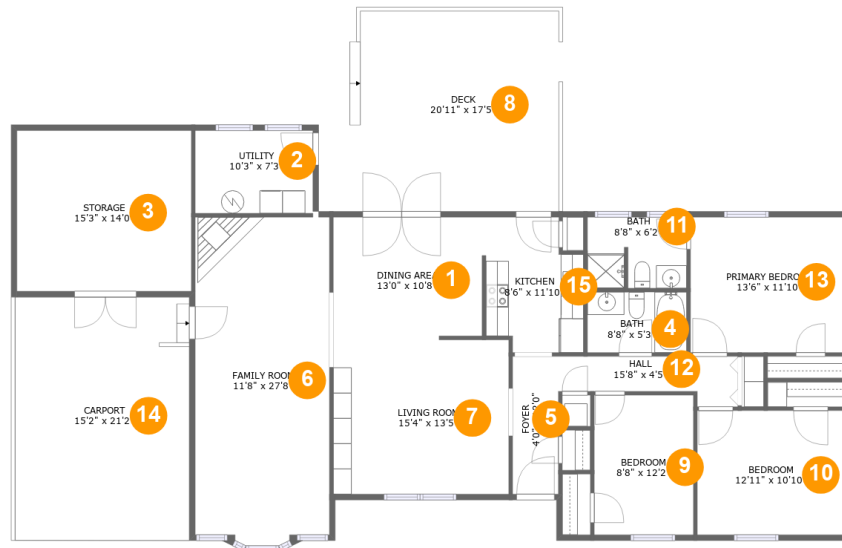

## Property summary

 **0** Garages       **3** Bedrooms       **2** Bathrooms       **0** Half baths

 **1** Floors

 **1,584** Gross living area sqft

 **2,563** Total sqft

## Room dimensions

Floor 1

Total sqft: 2563 Living area: 1584

#		Dimensions	sqft	Counted as living area
1	Dining Area	13'0" x 10'8"	138 sq. ft	Yes
2	Utility	10'3" x 7'3"	74 sq. ft	No
3	Storage	15'3" x 14'0"	213 sq. ft	No
4	Bath	8'8" x 5'3"	46 sq. ft	Yes
5	Foyer	4'0" x 12'0"	48 sq. ft	Yes
6	Family Room	11'8" x 27'8"	324 sq. ft	Yes
7	Living Room	15'4" x 13'5"	206 sq. ft	Yes
8	Deck	20'11" x 17'5"	330 sq. ft	No
9	Bedroom	8'8" x 12'2"	105 sq. ft	Yes
10	Bedroom	12'11" x 10'10"	140 sq. ft	Yes
11	Bath	8'8" x 6'2"	52 sq. ft	Yes

## 1 Floor 1 - Dining Area

Dimensions: 13'0" x 10'8"  
Area: 138 sq. ft  
Counted as living area: Yes

Heated: Yes  
Finished: Yes  
Enclosed: Yes  
Contiguous: Yes  
Permitted: Yes  
Wet space: No  
Addition: No  
Conversion: No

**2037 Chowkeebin Nene, Indian Head, Tallahassee,  
Leon County, Florida, United States, 32301**

**6 Floor 1 - Family Room**

**Dimensions:** 11'8" x 27'8"  
**Area:** 324 sq. ft  
**Counted as living area:** Yes