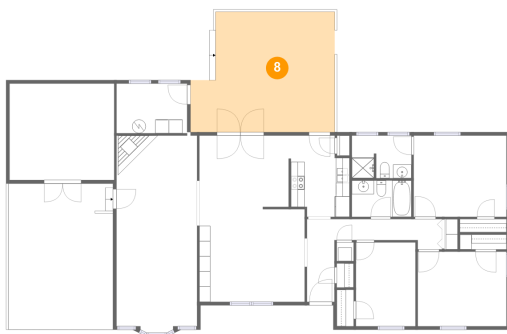

**Heated:** Yes  
**Finished:** Yes  
**Enclosed:** Yes  
**Contiguous:** Yes  
**Permitted:** Yes  
**Wet space:** No  
**Addition:** No  
**Conversion:** No

**7 Floor 1 - Living Room**

**Dimensions:** 15'4" x 13'5"  
**Area:** 206 sq. ft  
**Counted as living area:** Yes

**Heated:** Yes  
**Finished:** Yes  
**Enclosed:** Yes  
**Contiguous:** Yes  
**Permitted:** Yes  
**Wet space:** No  
**Addition:** No  
**Conversion:** No

**8 Floor 1 - Deck**

**Dimensions:** 20'11" x 17'5"  
**Area:** 330 sq. ft  
**Counted as living area:** No