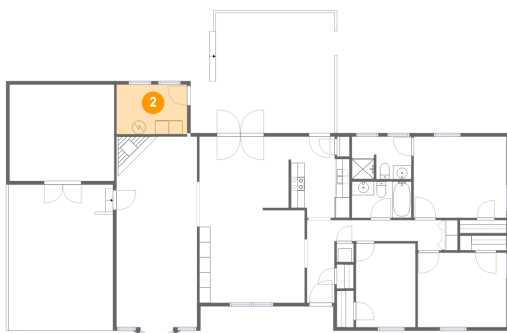

2 Floor 1 - Utility

Dimensions: 10'3" x 7'3"
Area: 74 sq. ft
Counted as living area: No

Heated: Yes
Finished: No
Enclosed: Yes
Contiguous: Yes
Permitted: Yes
Wet space: No
Addition: No
Conversion: No