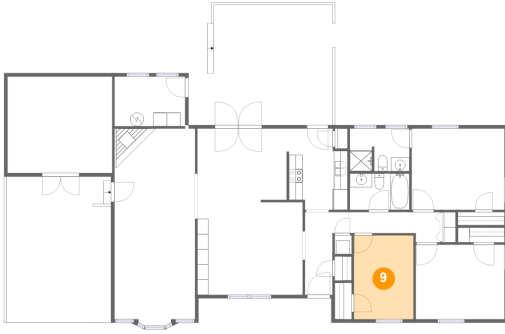

2037 Chowkeebin Nene, Indian Head, Tallahassee, Leon County, Florida, United States, 32301

9 Floor 1 - Bedroom

Dimensions: 8'8" x 12'2"
Area: 105 sq. ft
Counted as living area: Yes

Heated: Yes
Finished: Yes
Enclosed: Yes
Contiguous: Yes
Permitted: Yes
Wet space: No
Addition: No
Conversion: No