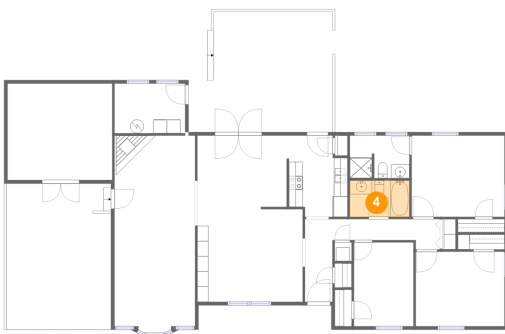

4 Floor 1 - Bath

Dimensions: 8'8" x 5'3"
Area: 46 sq. ft
Counted as living area: Yes

Heated: Yes
Finished: Yes
Enclosed: Yes
Contiguous: Yes
Permitted: Yes
Wet space: Yes
Addition: No
Conversion: No