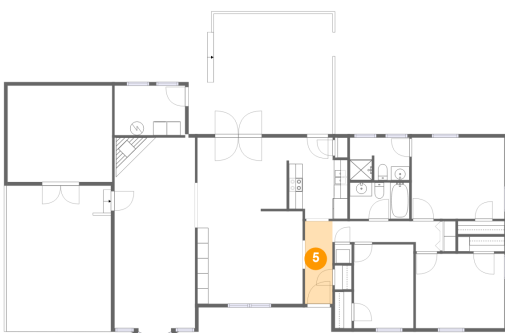

5 Floor 1 - Foyer

Dimensions: 4'0" x 12'0"
Area: 48 sq. ft
Counted as living area: Yes

Heated: Yes
Finished: Yes
Enclosed: Yes
Contiguous: Yes
Permitted: Yes
Wet space: No
Addition: No
Conversion: No