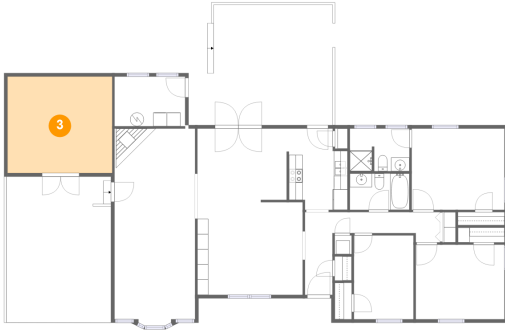

## 1 Floor 1 - Dining Area

Dimensions: 13'0" x 10'8"  
Area: 138 sq. ft  
Counted as living area: Yes

Heated: Yes  
Finished: Yes  
Enclosed: Yes  
Contiguous: Yes  
Permitted: Yes  
Wet space: No  
Addition: No  
Conversion: No

## 2 Floor 1 - Utility

Dimensions: 10'3" x 7'3"  
Area: 74 sq. ft  
Counted as living area: No

Heated: Yes  
Finished: No  
Enclosed: Yes  
Contiguous: Yes  
Permitted: Yes  
Wet space: No  
Addition: No  
Conversion: No

## 3 Floor 1 - Storage

Dimensions: 15'3" x 14'0"  
Area: 213 sq. ft  
Counted as living area: No

Heated: No  
Finished: No  
Enclosed: No  
Contiguous: Yes  
Permitted: Yes  
Wet space: No  
Addition: No  
Conversion: No