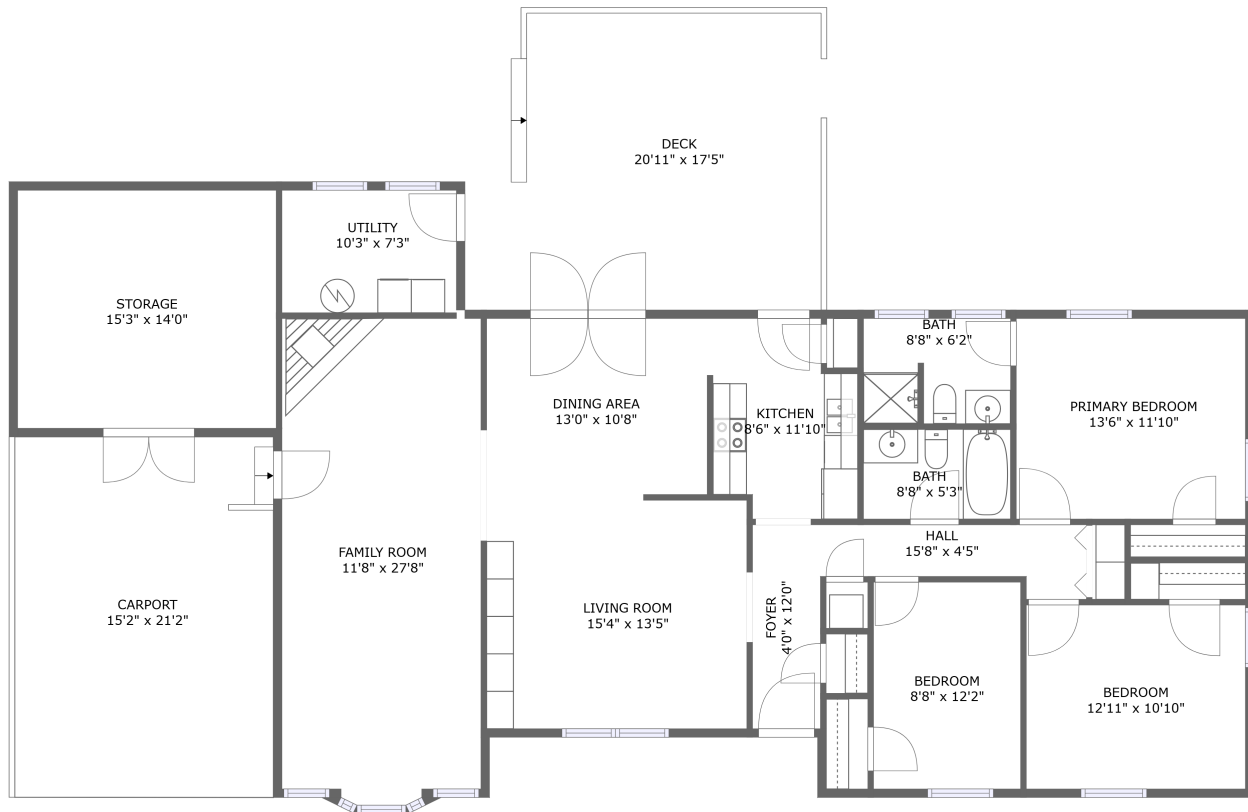

2037 Chowkeebin Nene, Indian Head, Tallahassee, Leon County, Florida, United States, 32301

FLOOR 1

Property summary

0 Garages   **3** Bedrooms   **2** Bathrooms   **0** Half baths

1 Floors

1,584 Gross living area sqft

2,563 Total sqft