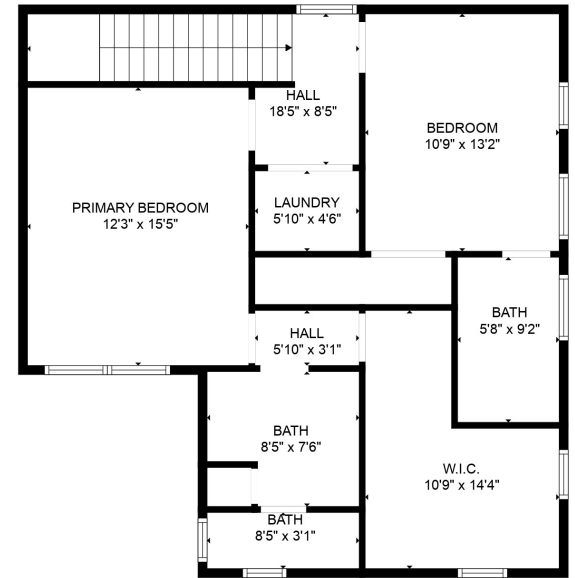

FLOOR 1

FLOOR 2

FLOOR 3

Total scanned area: 2518 sq. ft

SIZES AND DIMENSIONS ARE APPROXIMATE. ACTUAL MAY VARY.

Total scanned area: 2518 sq. ft

SIZES AND DIMENSIONS ARE APPROXIMATE. ACTUAL MAY VARY.

Total scanned area: 2518 sq. ft

SIZES AND DIMENSIONS ARE APPROXIMATE. ACTUAL MAY VARY.

Total scanned area: 2518 sq. ft

SIZES AND DIMENSIONS ARE APPROXIMATE. ACTUAL MAY VARY.