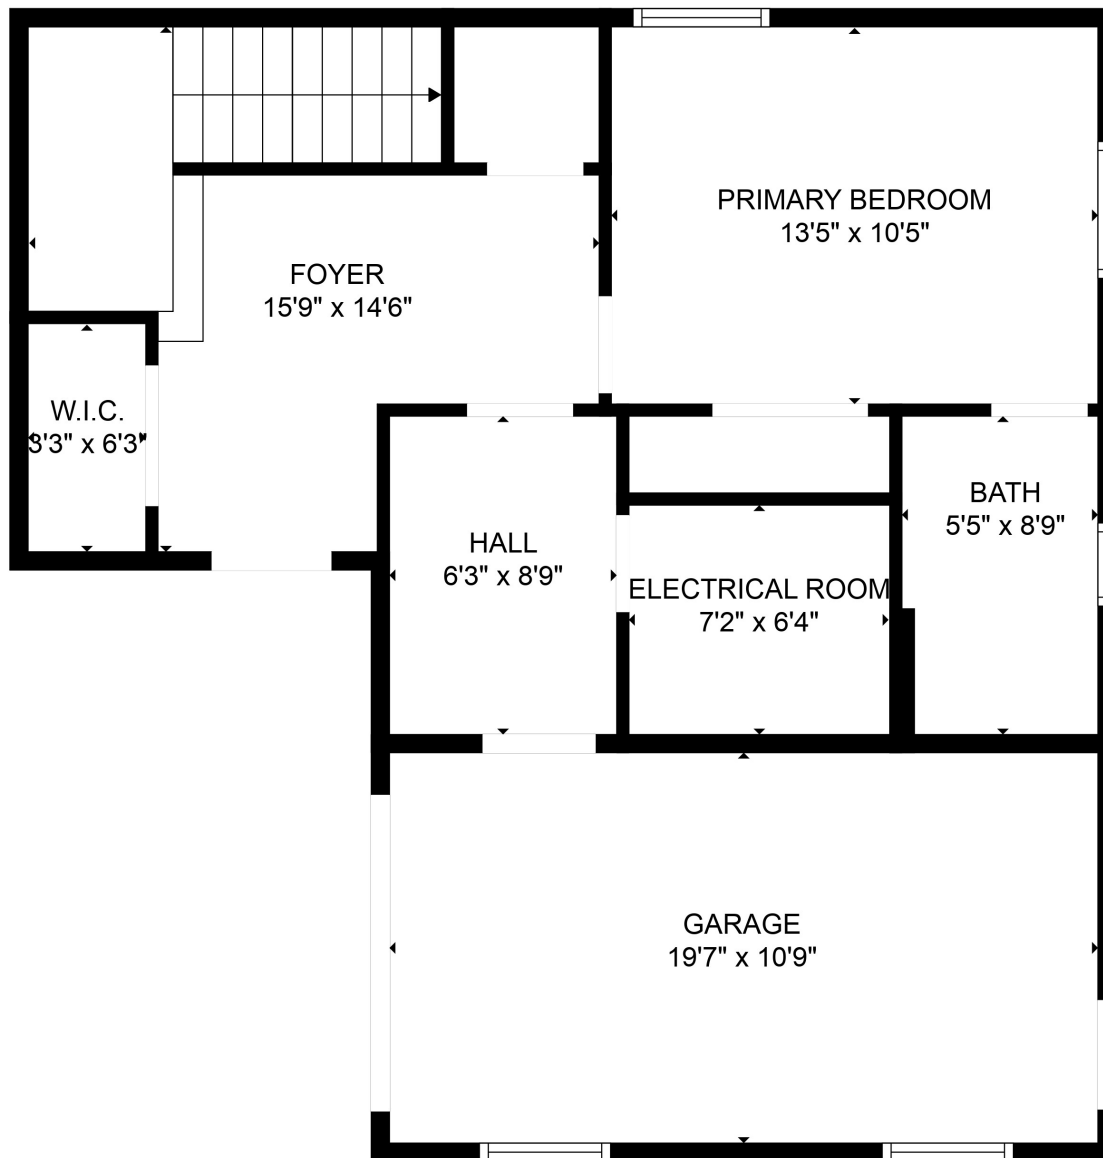

FLOOR 1

FLOOR 2

FLOOR 3

Total scanned area: 2518 sq. ft

SIZES AND DIMENSIONS ARE APPROXIMATE. ACTUAL MAY VARY.

Total scanned area: 2518 sq. ft

SIZES AND DIMENSIONS ARE APPROXIMATE. ACTUAL MAY VARY.

Total scanned area: 2518 sq. ft

SIZES AND DIMENSIONS ARE APPROXIMATE. ACTUAL MAY VARY.

Total scanned area: 2518 sq. ft

SIZES AND DIMENSIONS ARE APPROXIMATE. ACTUAL MAY VARY.