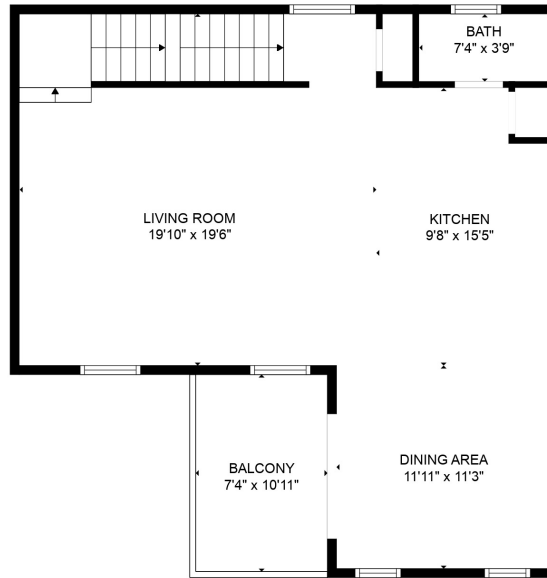

FLOOR 1

FLOOR 2

FLOOR 3

Total scanned area: 2518 sq. ft

SIZES AND DIMENSIONS ARE APPROXIMATE. ACTUAL MAY VARY.

Total scanned area: 2518 sq. ft

SIZES AND DIMENSIONS ARE APPROXIMATE. ACTUAL MAY VARY.

Total scanned area: 2518 sq. ft

SIZES AND DIMENSIONS ARE APPROXIMATE. ACTUAL MAY VARY.

Total scanned area: 2518 sq. ft

SIZES AND DIMENSIONS ARE APPROXIMATE. ACTUAL MAY VARY.