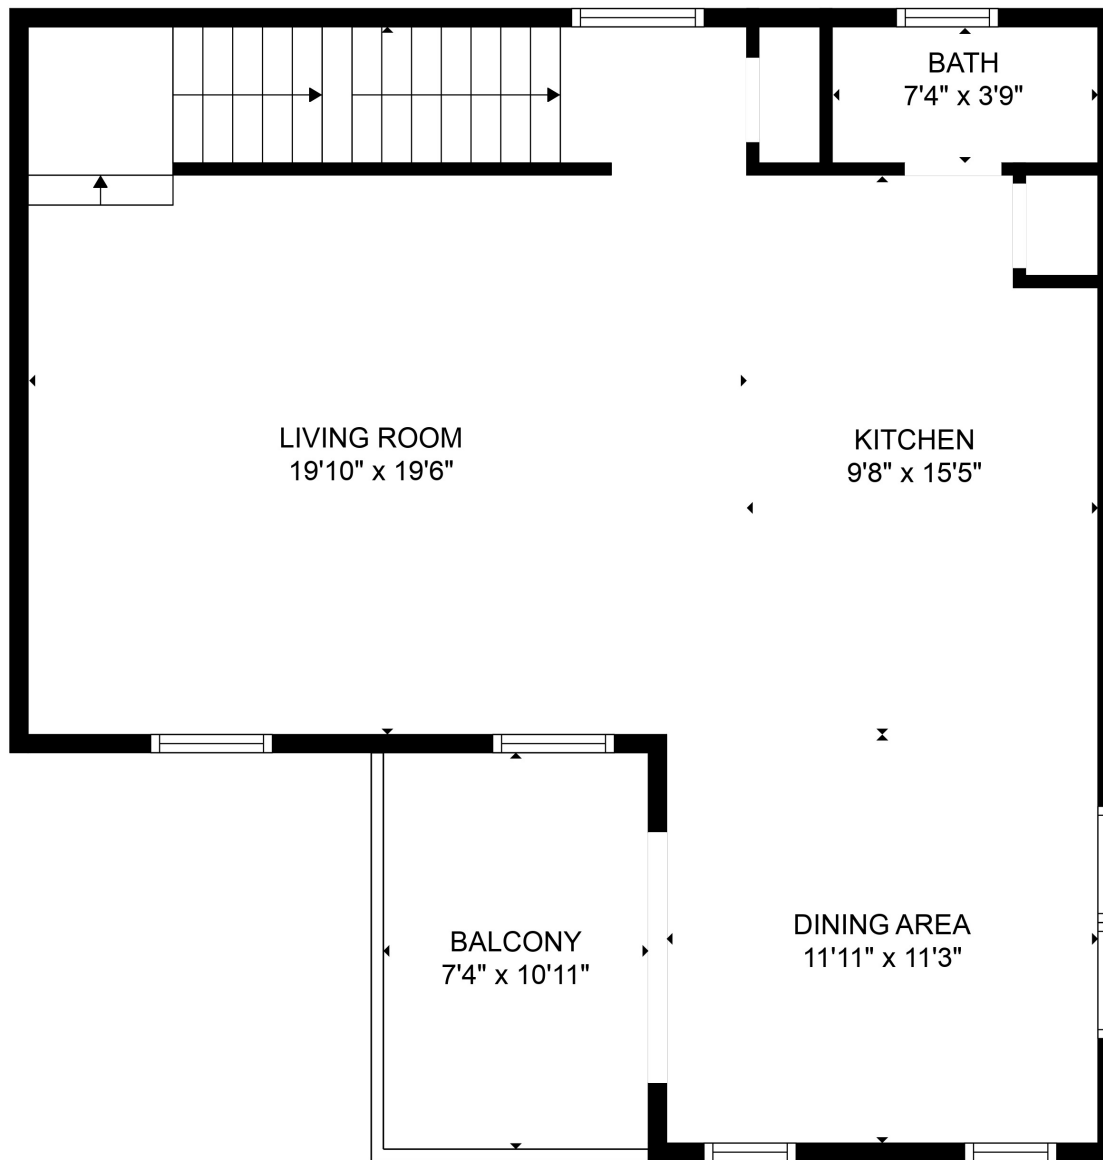

FLOOR 1

FLOOR 2

FLOOR 3

Total scanned area: 2518 sq. ft

SIZES AND DIMENSIONS ARE APPROXIMATE. ACTUAL MAY VARY.

Total scanned area: 2518 sq. ft

SIZES AND DIMENSIONS ARE APPROXIMATE. ACTUAL MAY VARY.

Total scanned area: 2518 sq. ft

SIZES AND DIMENSIONS ARE APPROXIMATE. ACTUAL MAY VARY.

Total scanned area: 2518 sq. ft

SIZES AND DIMENSIONS ARE APPROXIMATE. ACTUAL MAY VARY.