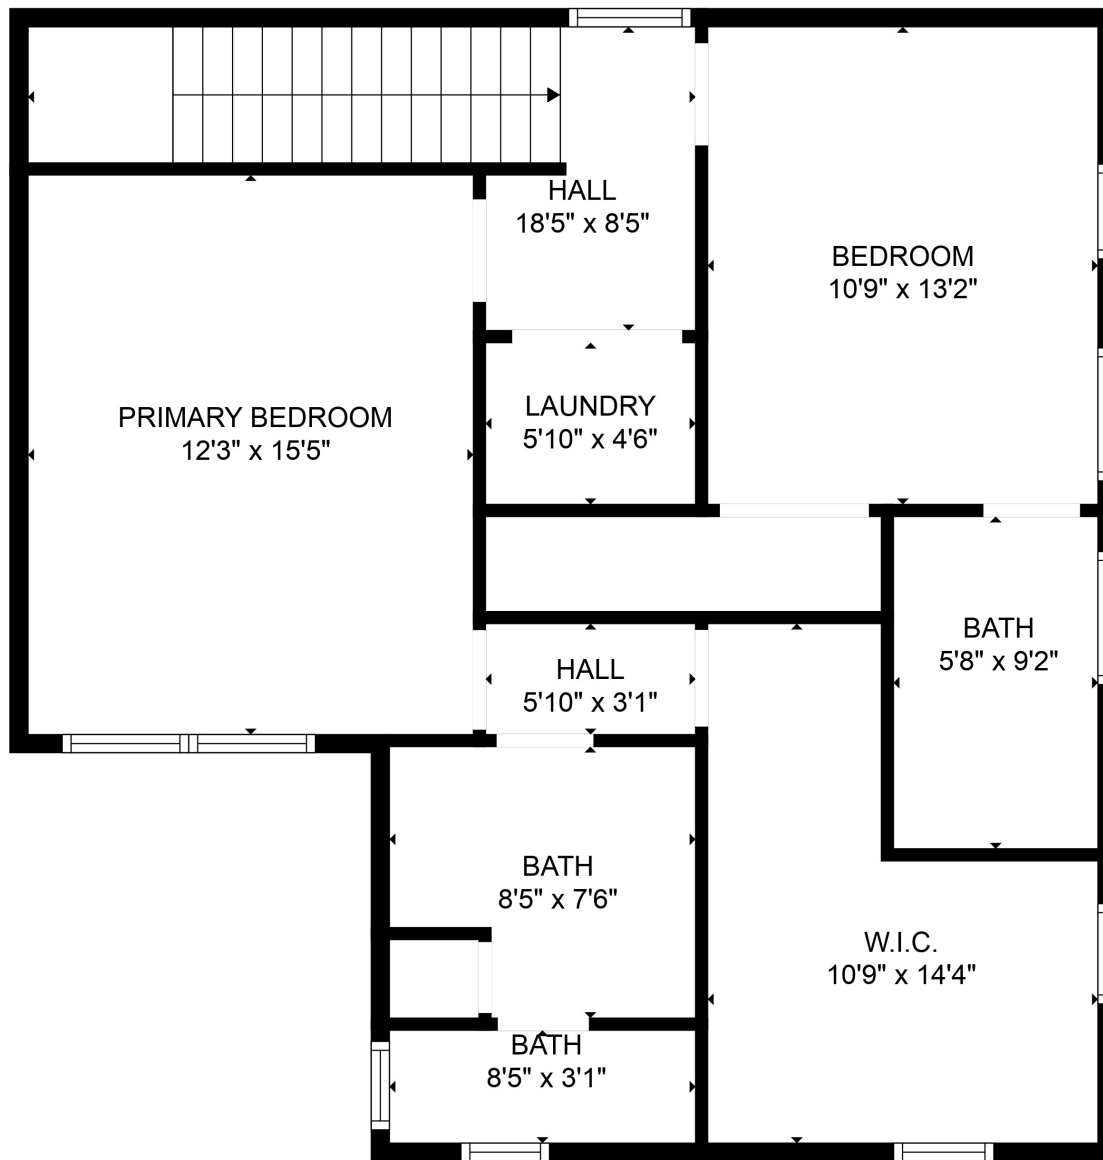

FLOOR 1

FLOOR 2

FLOOR 3

Total scanned area: 2518 sq. ft

SIZES AND DIMENSIONS ARE APPROXIMATE. ACTUAL MAY VARY.

Total scanned area: 2518 sq. ft

SIZES AND DIMENSIONS ARE APPROXIMATE. ACTUAL MAY VARY.

Total scanned area: 2518 sq. ft

SIZES AND DIMENSIONS ARE APPROXIMATE. ACTUAL MAY VARY.

Total scanned area: 2518 sq. ft

SIZES AND DIMENSIONS ARE APPROXIMATE. ACTUAL MAY VARY.