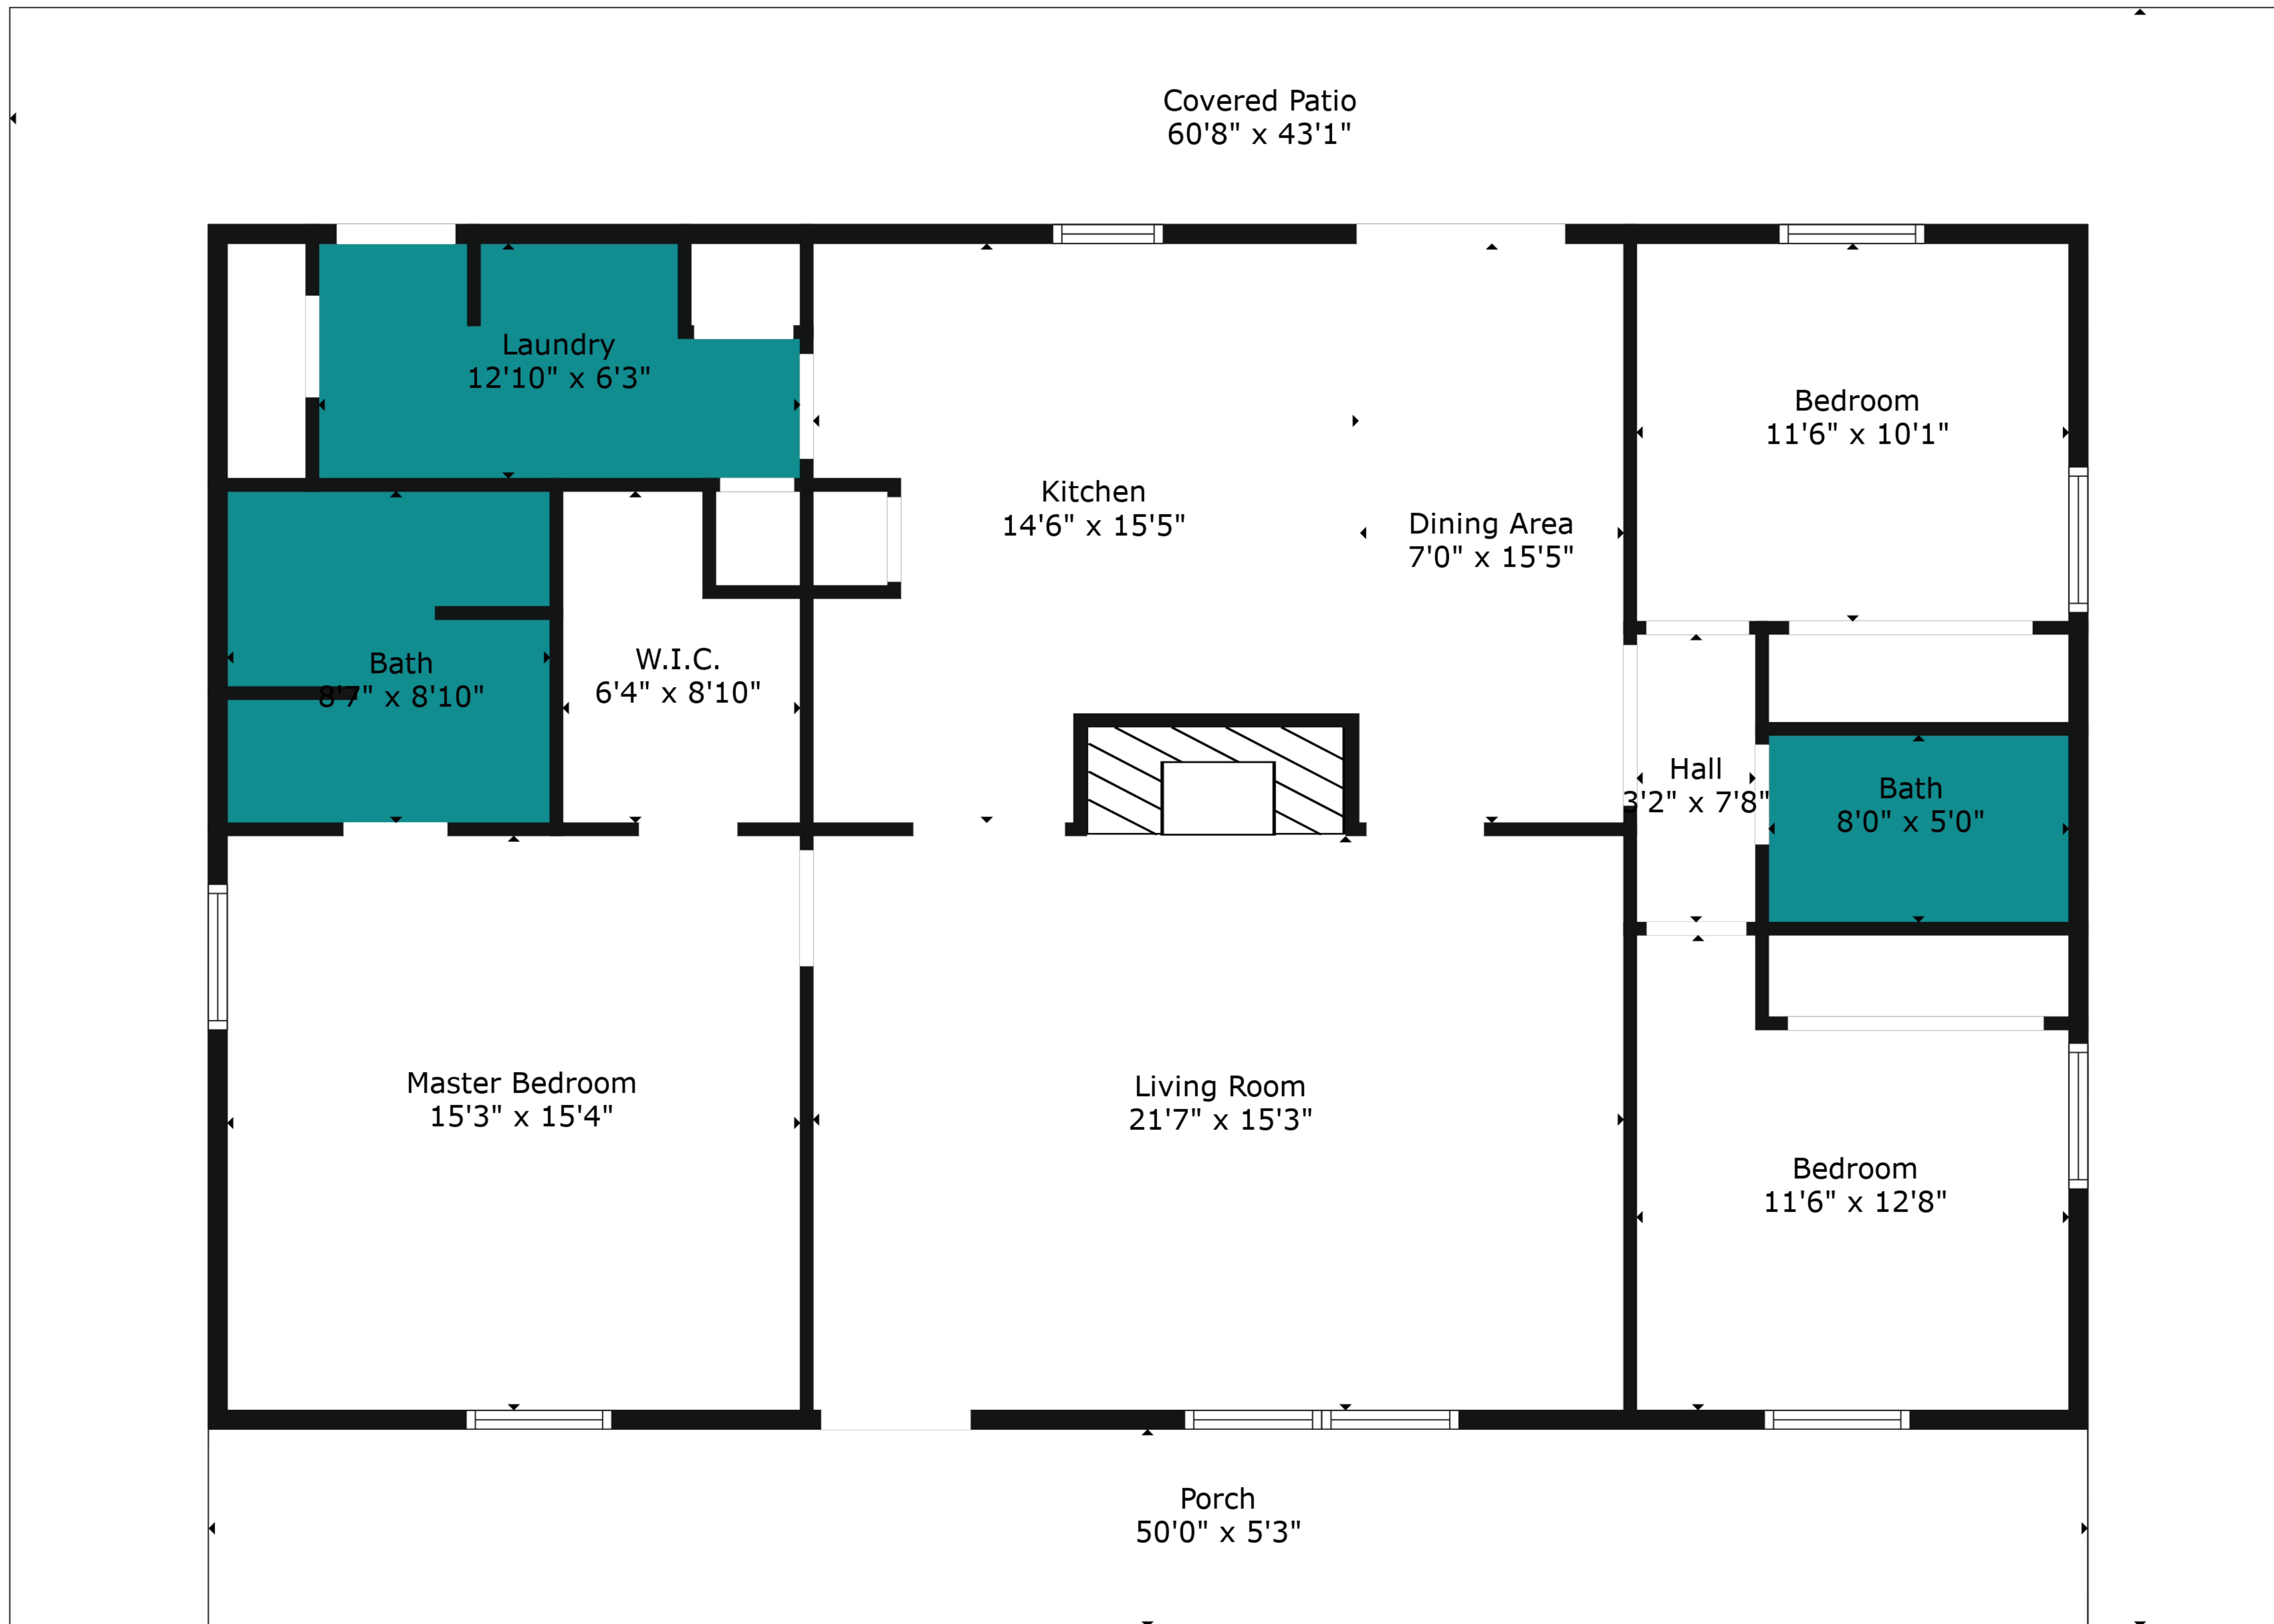

**TOTAL: 1525 sq. ft**  
 FLOOR 1: 1525 sq. ft  
 EXCLUDED AREAS: COVERED PATIO: 751 sq. ft, PORCH: 265 sq. ft  
 Floor Plan Created By Cubicasa App. Measurements Deemed Highly Reliable But Not Guaranteed.