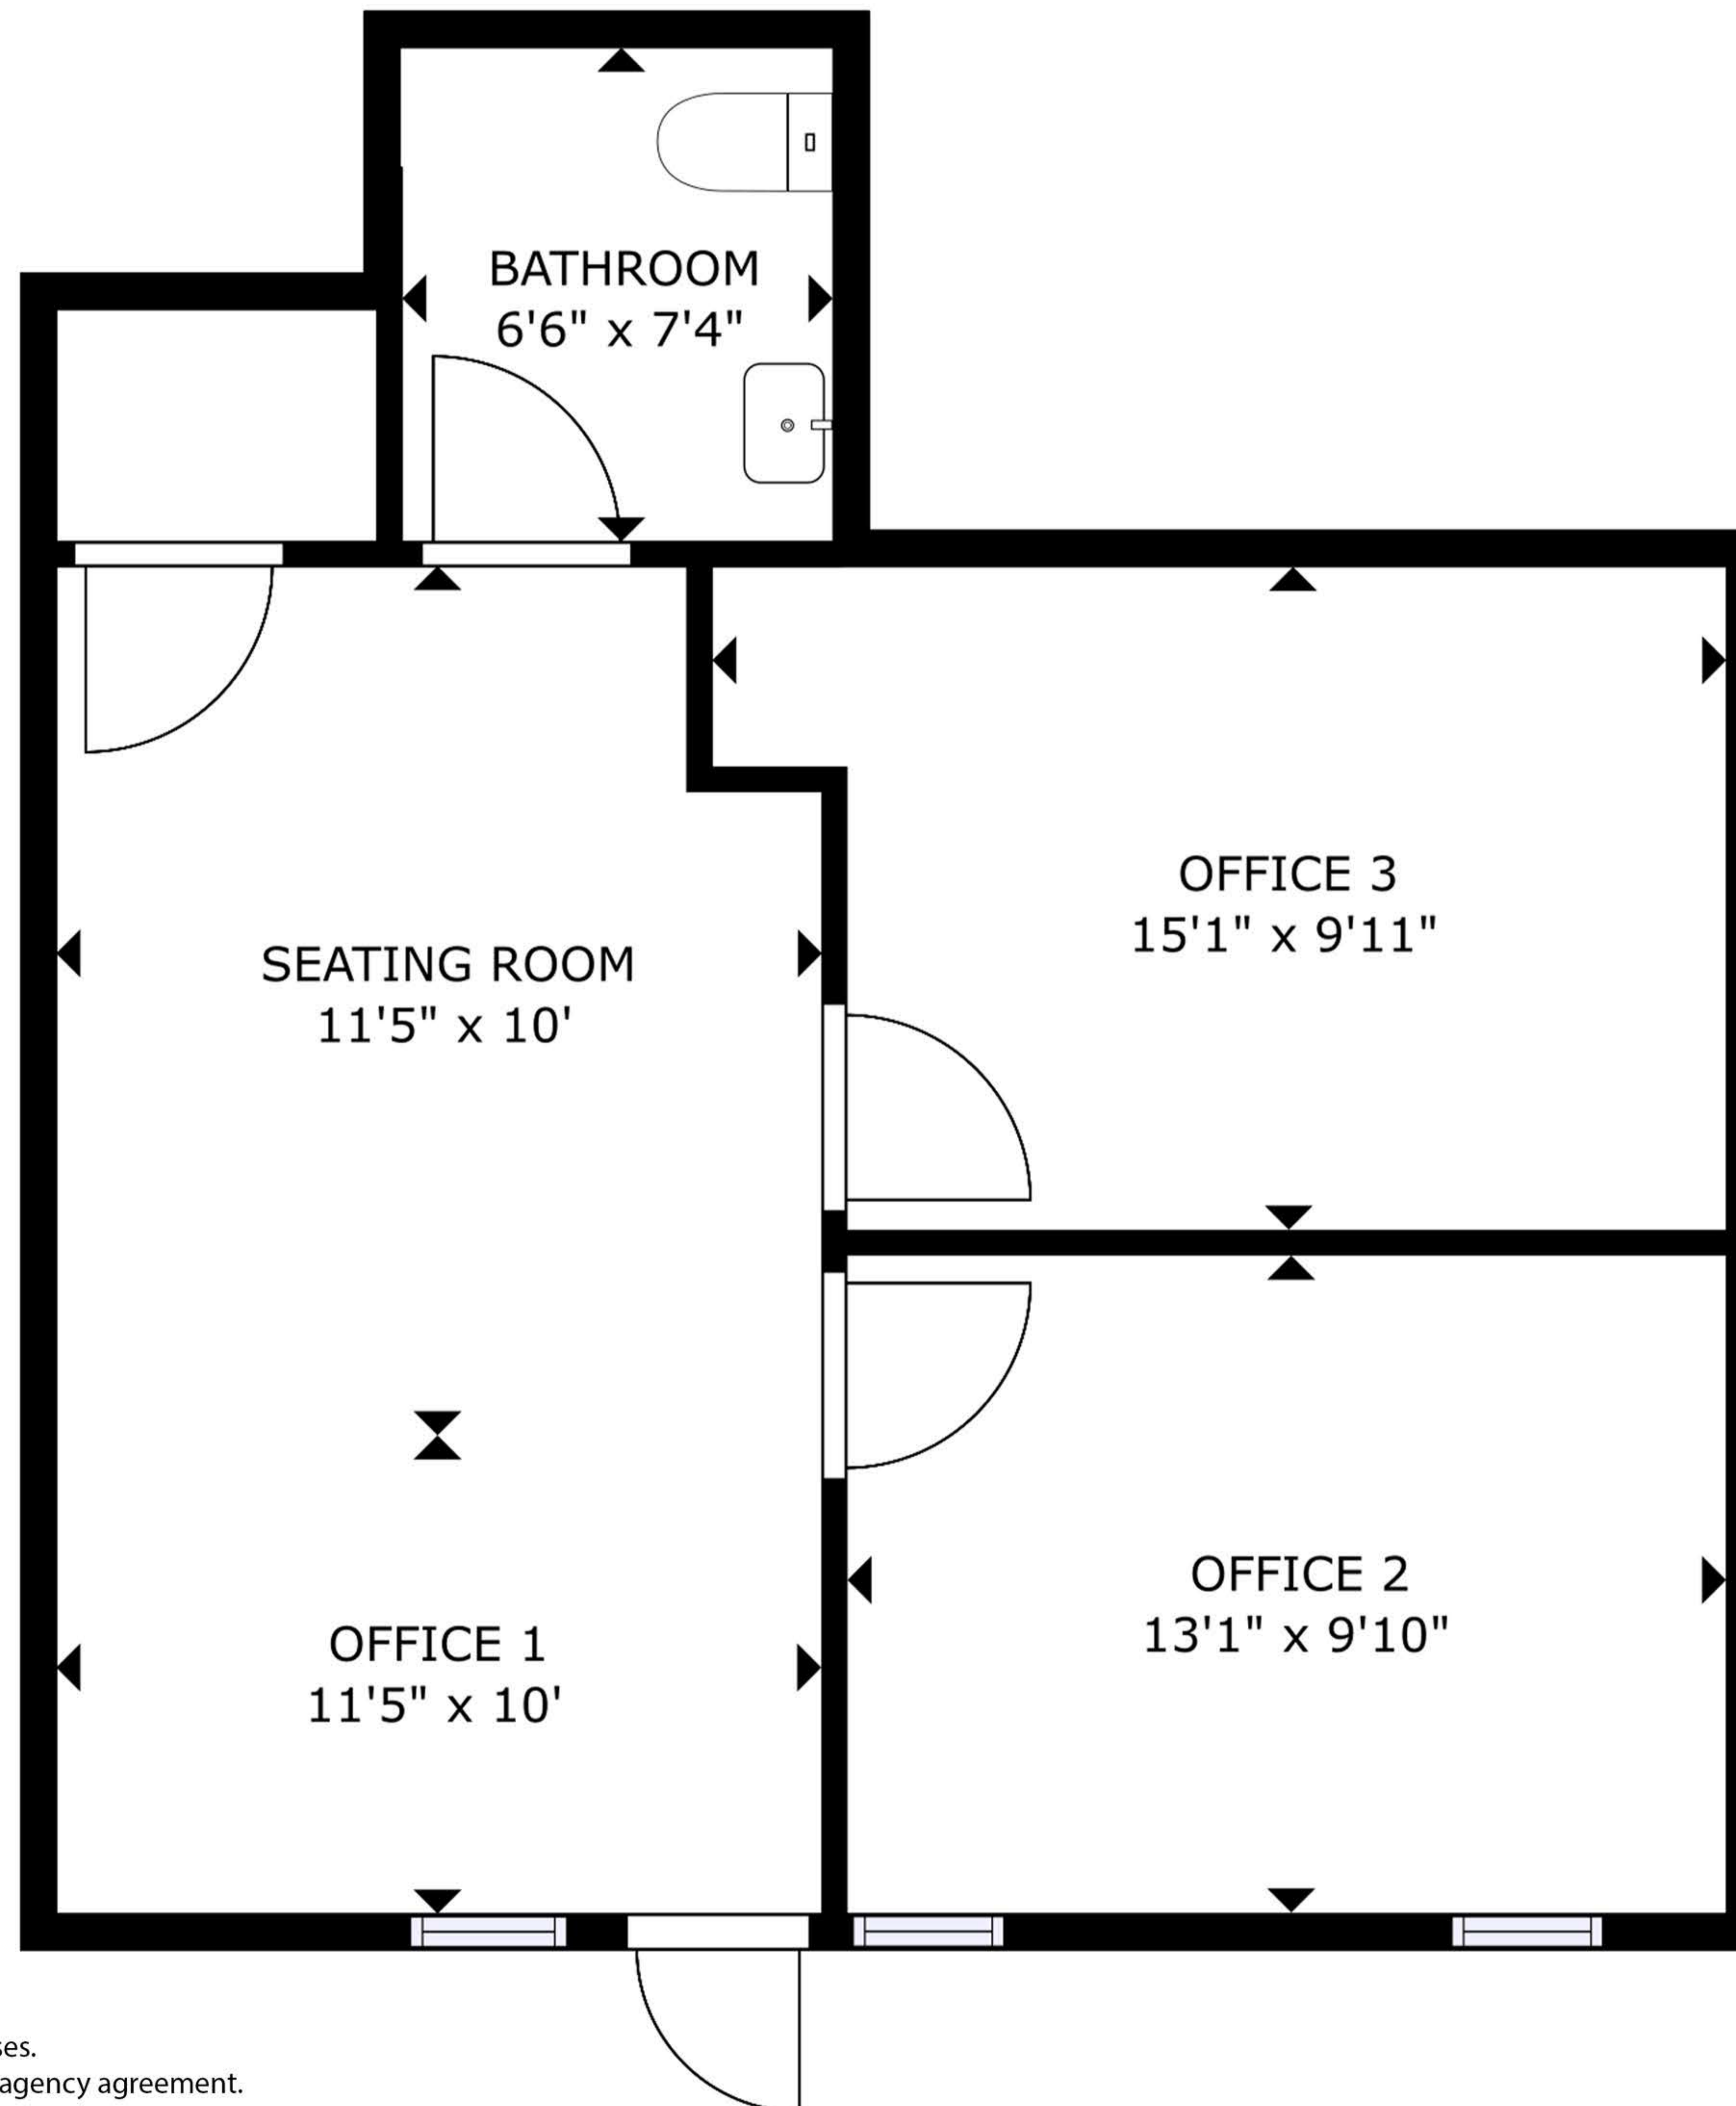

2825 Stockyard Rd #A17

Missoula, MT 59808

0

BEDROOMS

1

BATHROOMS

576

TOTAL SQ.FT.

Measurements are approximate and may not be to scale.

The floor plan illustration is not suitable for construction/architectural purposes.

This communication is not intended to cause or induce breach of an existing agency agreement.