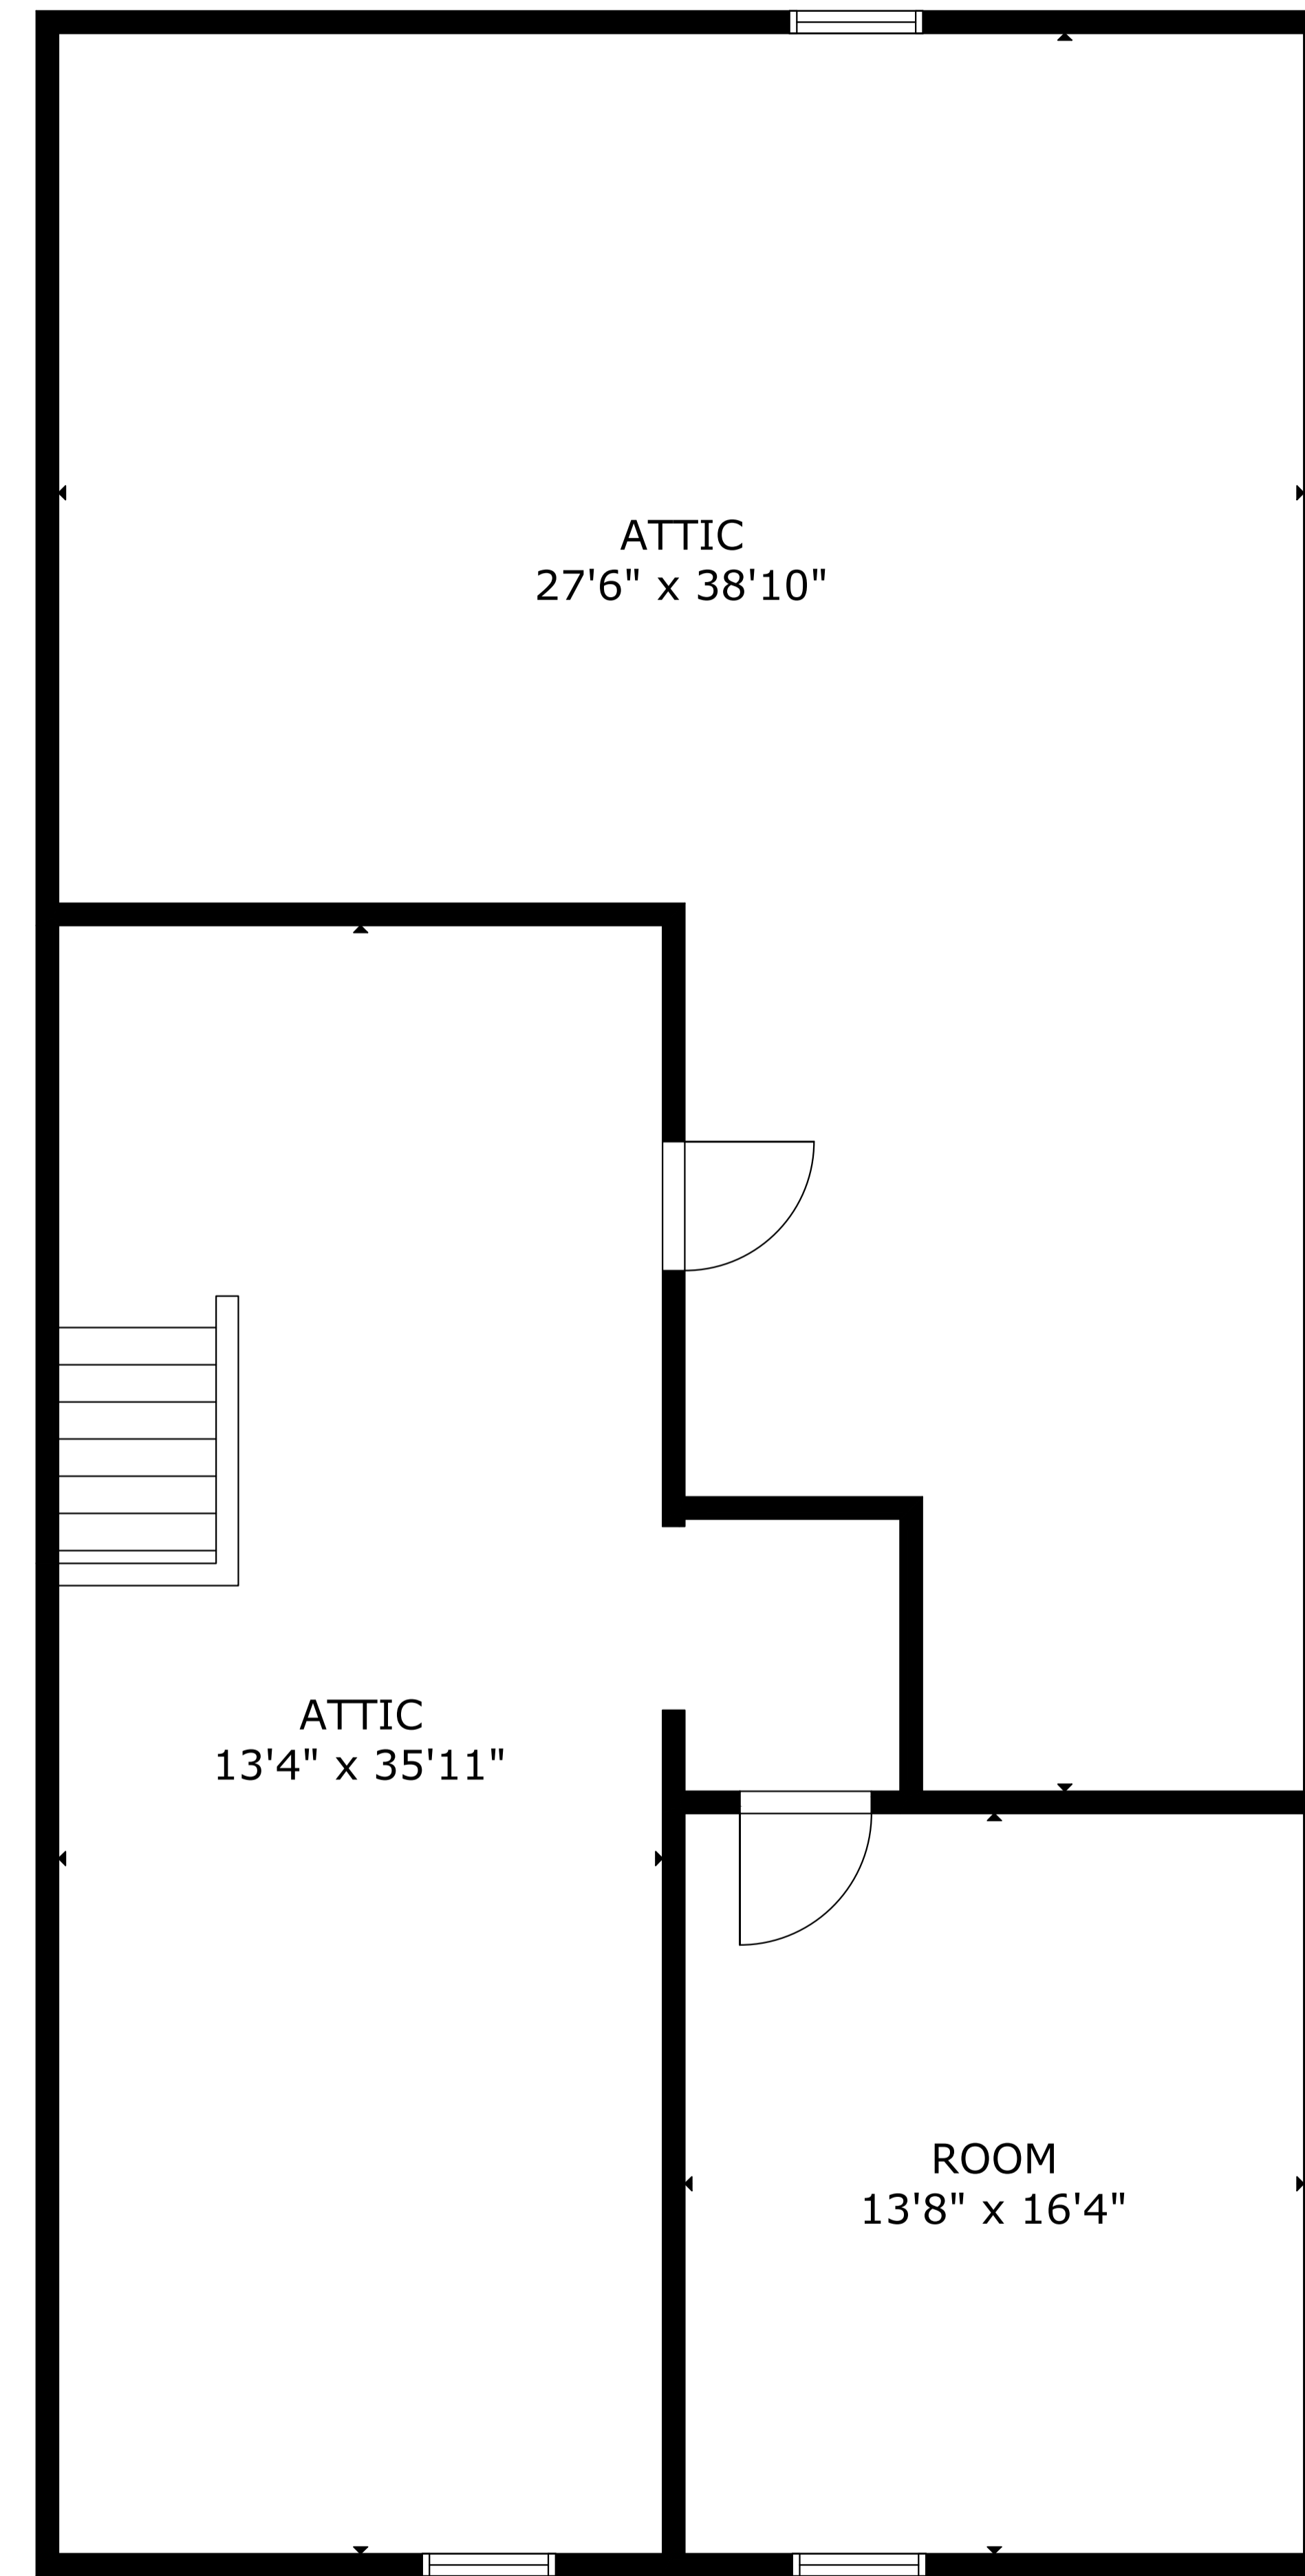

MAIN FLOOR

UPPER LEVEL 1

GROSS INTERNAL AREA  
 TOTAL: 4,411 sq ft  
 MAIN FLOOR: 2,881 sq ft, UPPER LEVEL 1: 1,530 sq ft  
 SIZE AND DIMENSIONS ARE APPROXIMATE, ACTUAL MAY VARY