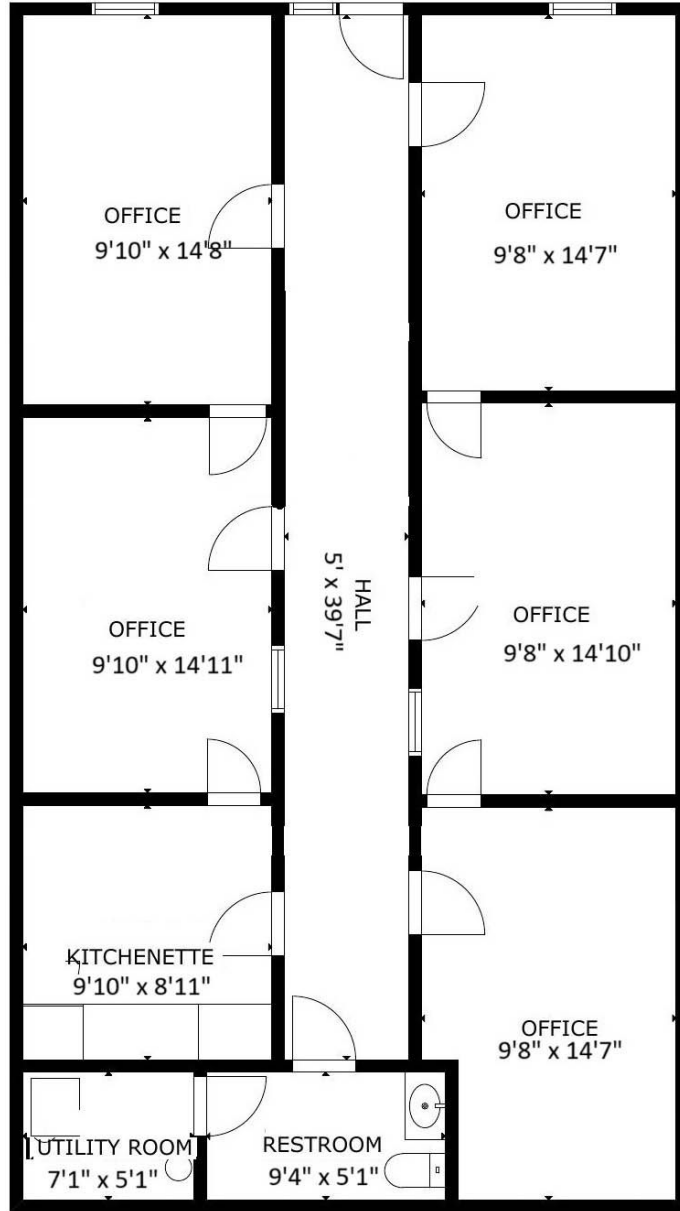

148 East Street Pittsboro, NC 27312

LOWER FLOOR

MAIN FLOOR

The following dimensions are approximate interior wall to wall dimensions, measured on site from the widest portion of each room, then calculated to feet/inches from rounded decimal feet. Information deemed reliable, but not guaranteed.