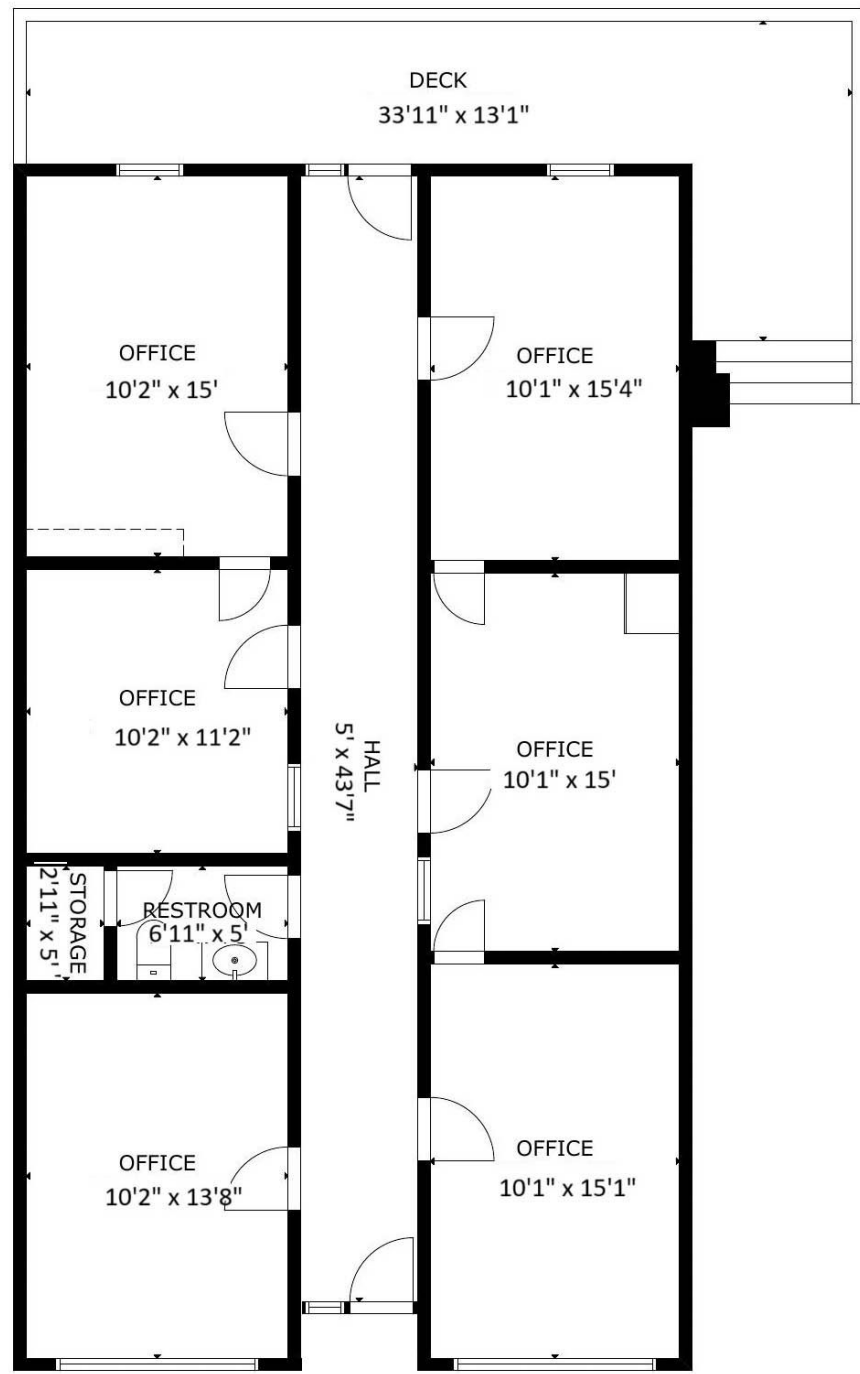

148 East Street Pittsboro, NC 27312

LOWER FLOOR

MAIN FLOOR

The following dimensions are approximate interior wall to wall dimensions, measured on site from the widest portion of each room, then calculated to feet/inches from rounded decimal feet. Information deemed reliable, but not guaranteed.