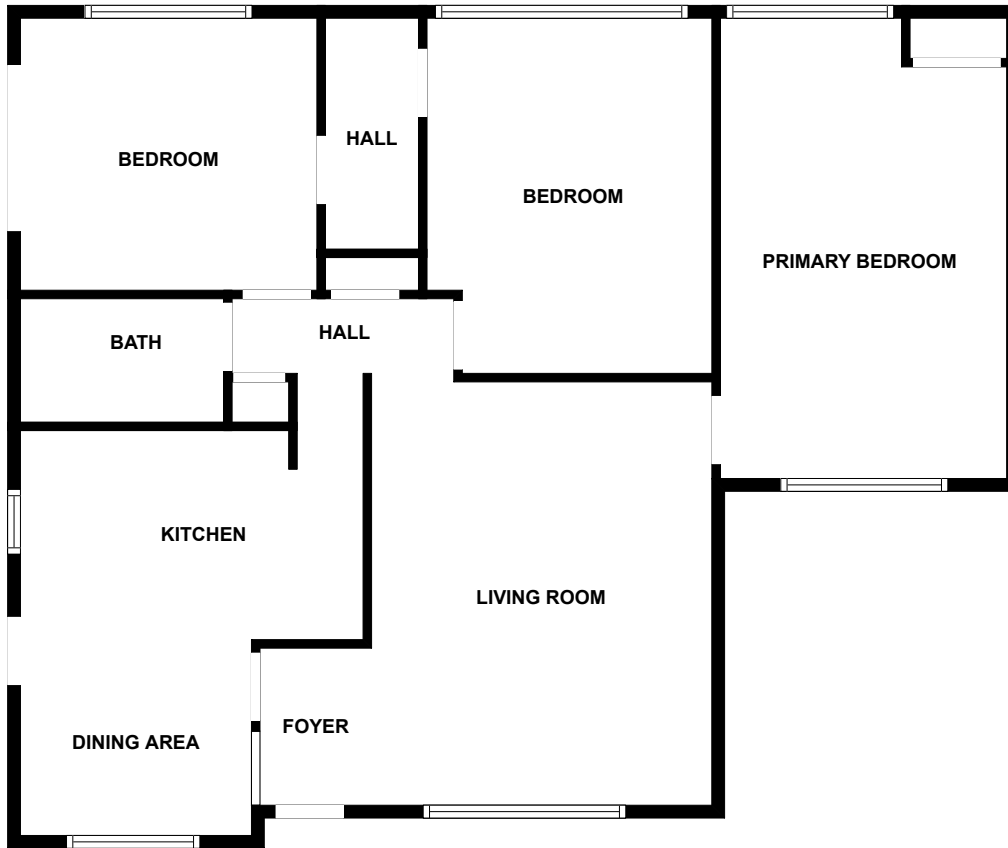

Anna Navarro Tacos, 0.3 mi

**El Monte NDB EMT 359, 1.1
mi**

Floor plan

SIZES AND DIMENSIONS ARE APPROXIMATE, ACTUAL MAY VARY.

Appendix 1: Data sheet

Bedroom - 3	Bedroom - Master - 1	Bath - 1
Hall - 2	Dining - 1	Dining - Open - 1
Kitchen - 1	LivingRoom - 1	Entry - 1
Entry - Foyer - 1		