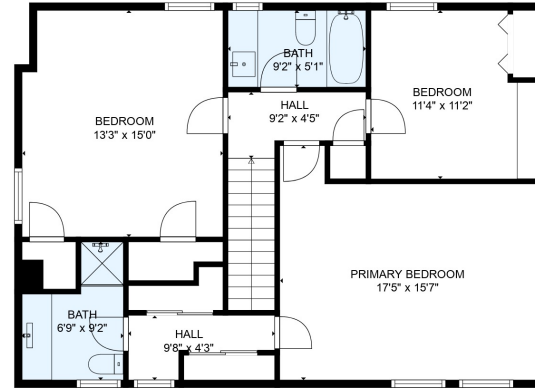

FLOOR 2

FLOOR 3

FLOOR 1

Total scanned area: 3176 sq. ft

SIZES AND DIMENSIONS ARE ESTIMATED

Total scanned area: 3176 sq. ft

SIZES AND DIMENSIONS ARE ESTIMATED

Total scanned area: 3176 sq. ft

SIZES AND DIMENSIONS ARE ESTIMATED

Total scanned area: 3176 sq. ft

SIZES AND DIMENSIONS ARE ESTIMATED