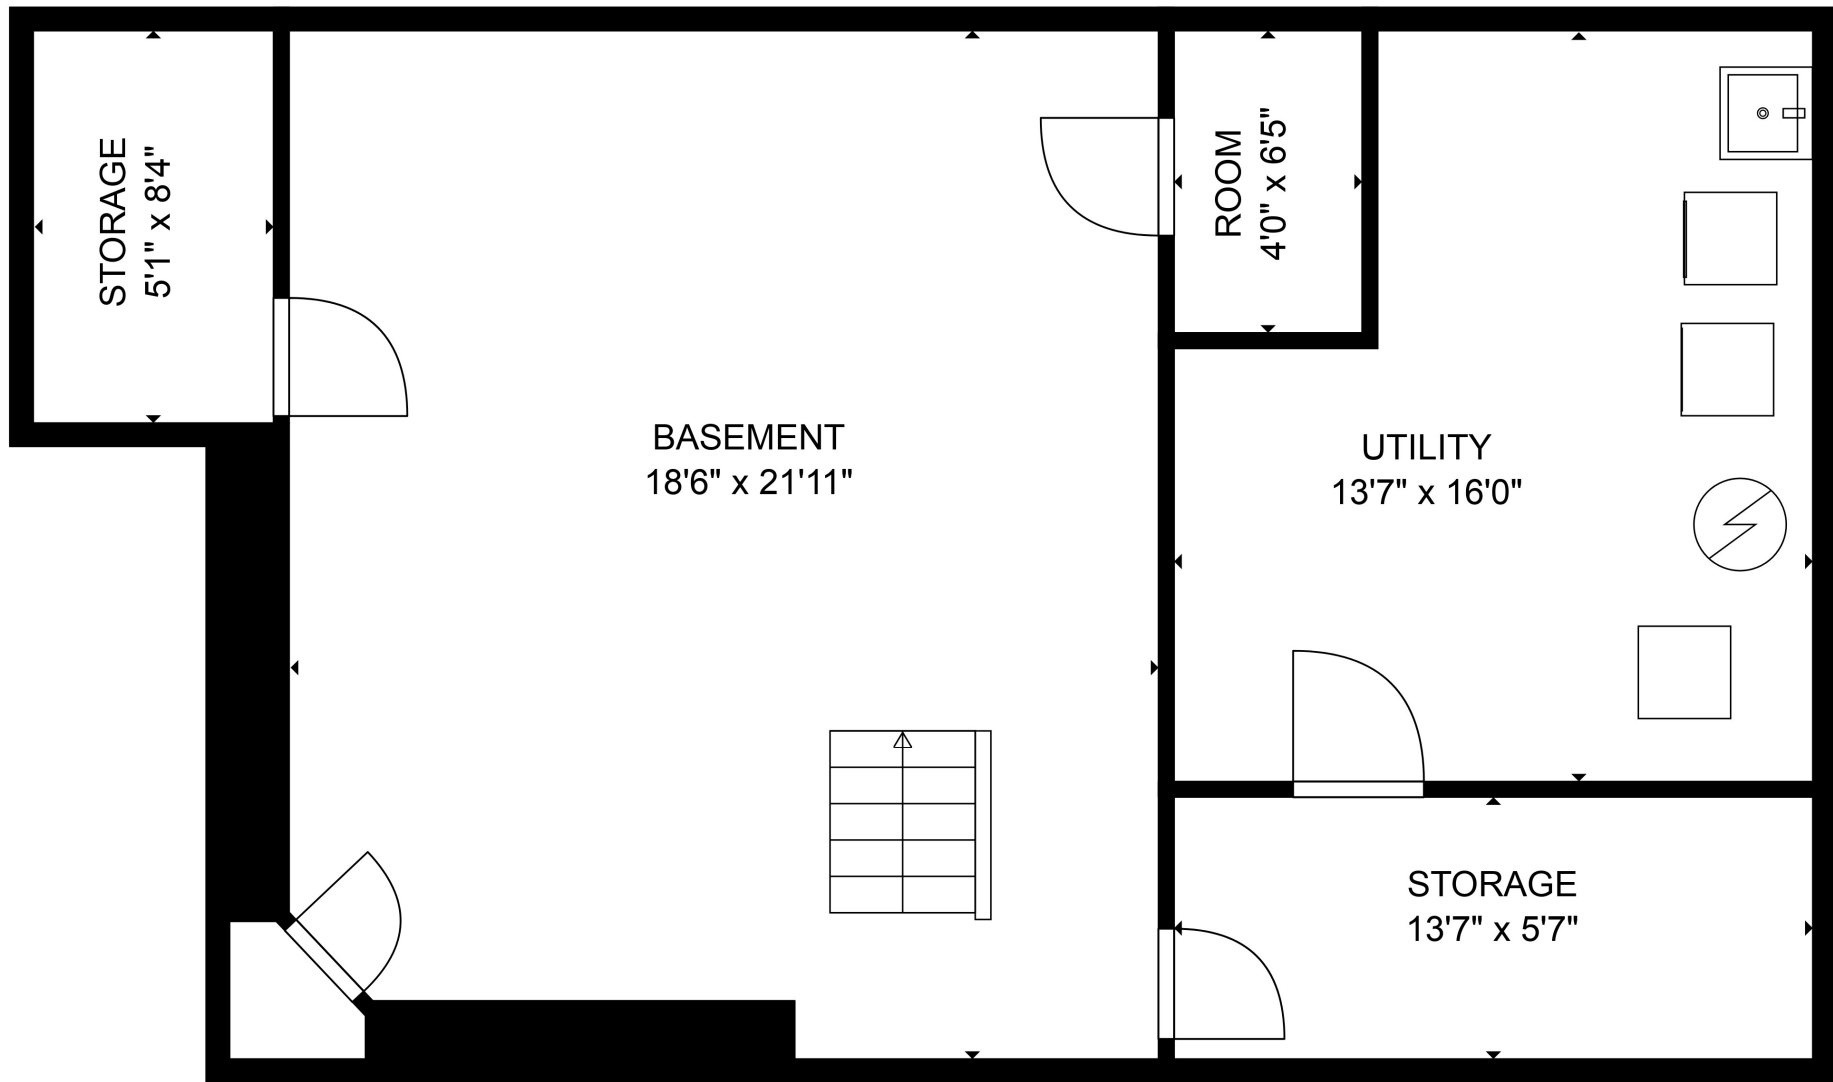

FLOOR 2

FLOOR 3

FLOOR 1

Total scanned area: 3176 sq. ft

SIZES AND DIMENSIONS ARE ESTIMATED

Total scanned area: 3176 sq. ft

SIZES AND DIMENSIONS ARE ESTIMATED

Total scanned area: 3176 sq. ft

SIZES AND DIMENSIONS ARE ESTIMATED

Total scanned area: 3176 sq. ft

SIZES AND DIMENSIONS ARE ESTIMATED