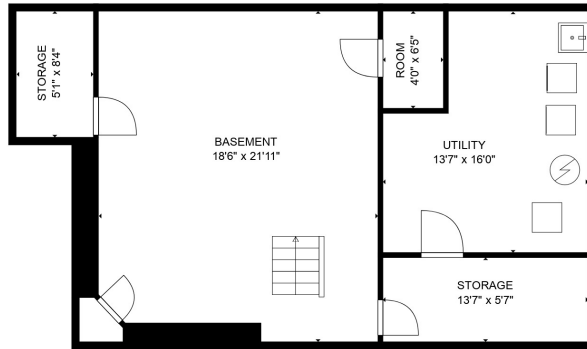

FLOOR 2

FLOOR 3

FLOOR 1

Total scanned area: 3176 sq. ft

SIZES AND DIMENSIONS ARE ESTIMATED

Total scanned area: 3176 sq. ft

SIZES AND DIMENSIONS ARE ESTIMATED

Total scanned area: 3176 sq. ft

SIZES AND DIMENSIONS ARE ESTIMATED

Total scanned area: 3176 sq. ft

SIZES AND DIMENSIONS ARE ESTIMATED