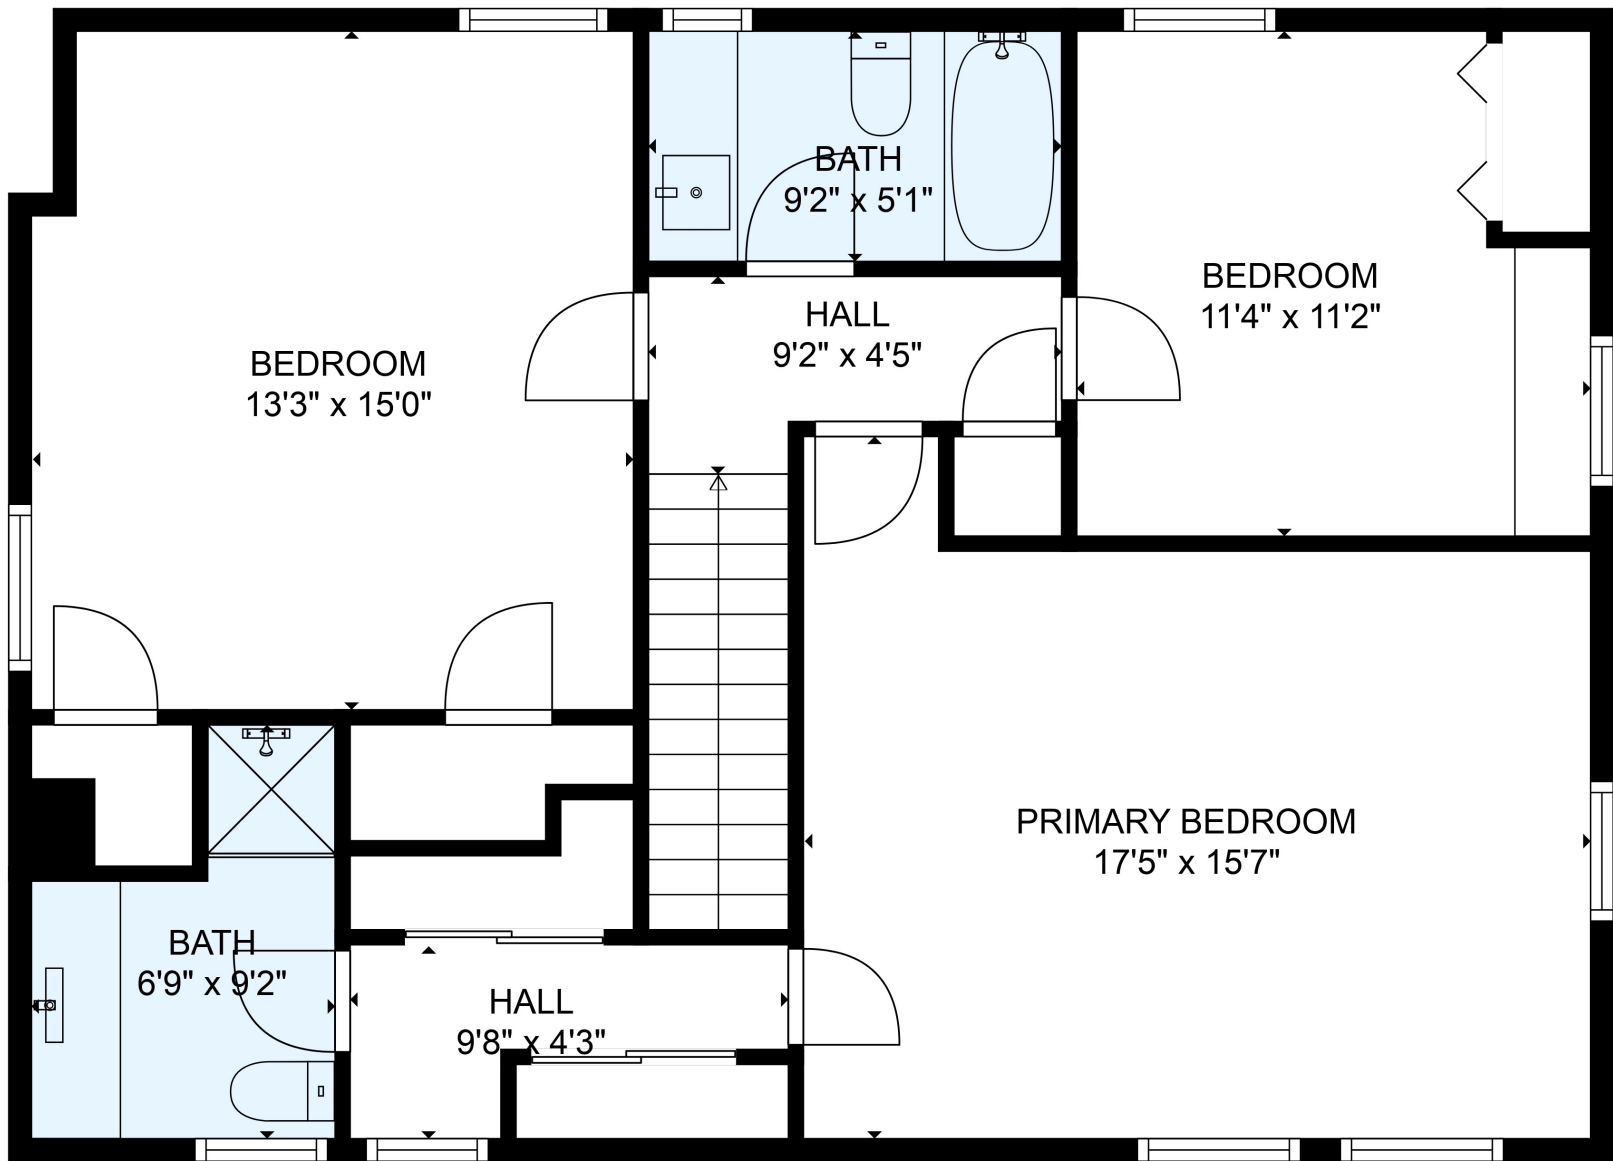

FLOOR 2

FLOOR 3

FLOOR 1

Total scanned area: 3176 sq. ft

SIZES AND DIMENSIONS ARE ESTIMATED

Total scanned area: 3176 sq. ft

SIZES AND DIMENSIONS ARE ESTIMATED

Total scanned area: 3176 sq. ft

SIZES AND DIMENSIONS ARE ESTIMATED

Total scanned area: 3176 sq. ft

SIZES AND DIMENSIONS ARE ESTIMATED