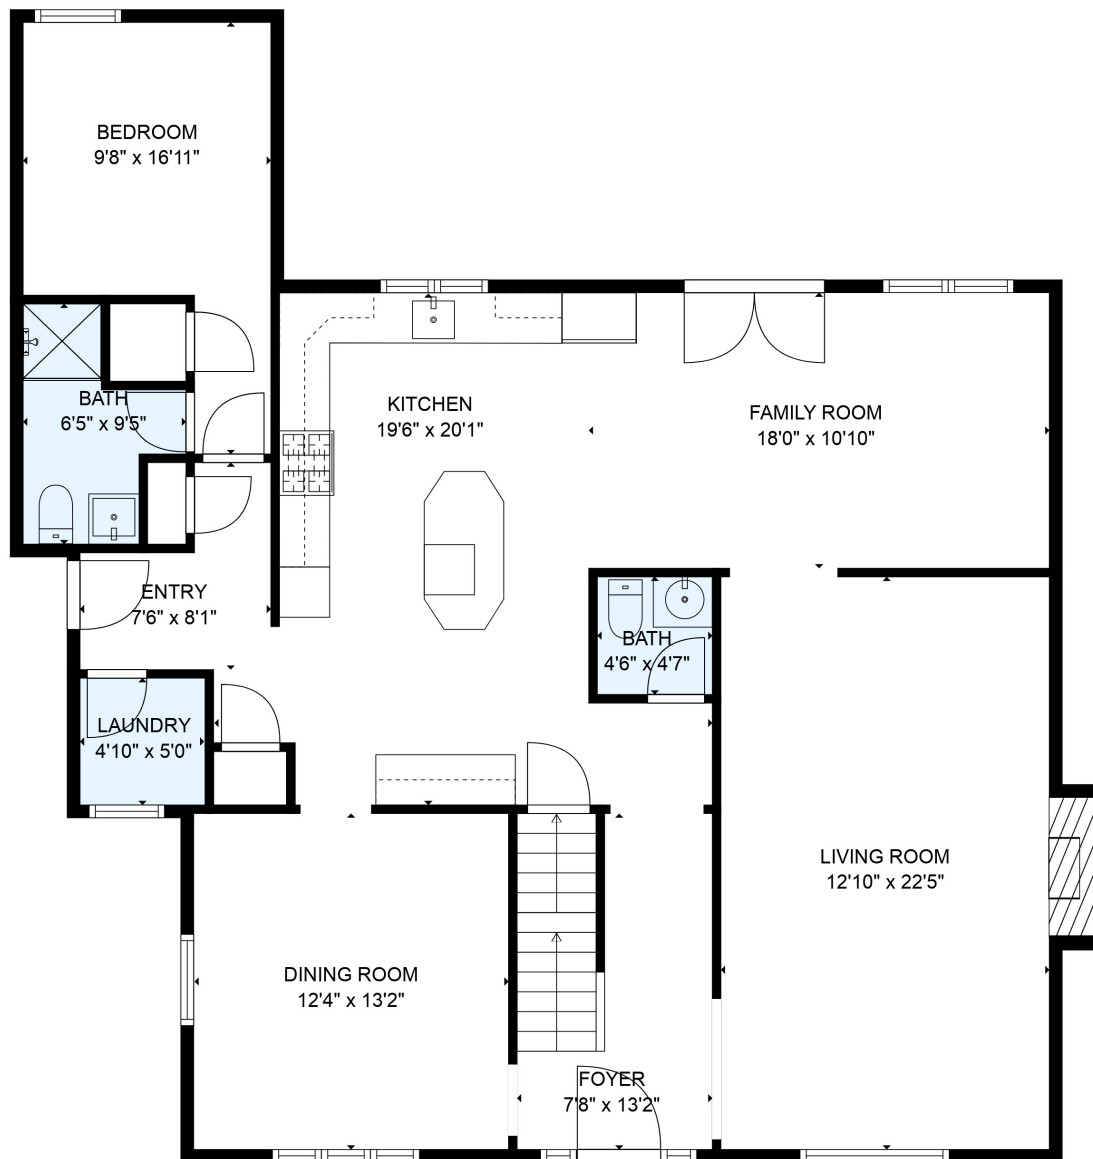

FLOOR 2

FLOOR 3

FLOOR 1

Total scanned area: 3176 sq. ft

SIZES AND DIMENSIONS ARE ESTIMATED

Total scanned area: 3176 sq. ft

SIZES AND DIMENSIONS ARE ESTIMATED

Total scanned area: 3176 sq. ft

SIZES AND DIMENSIONS ARE ESTIMATED

Total scanned area: 3176 sq. ft

SIZES AND DIMENSIONS ARE ESTIMATED