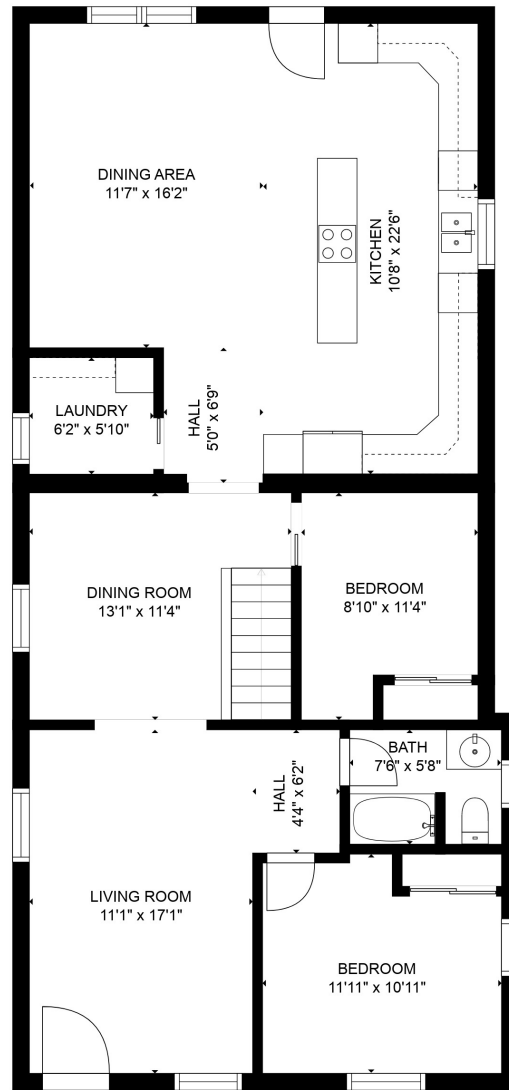

FLOOR 1

FLOOR 2

GROSS INTERNAL AREA  
 FLOOR 1: 636 sq. ft, FLOOR 2: 1190 sq. ft  
 TOTAL: 1826 sq. ft  
 SIZES AND DIMENSIONS ARE APPROXIMATE, ACTUAL MAY VARY.

GROSS INTERNAL AREA  
FLOOR 1: 636 sq. ft, FLOOR 2: 1190 sq. ft  
TOTAL: 1826 sq. ft  
SIZES AND DIMENSIONS ARE APPROXIMATE, ACTUAL MAY VARY.

GROSS INTERNAL AREA  
FLOOR 1: 636 sq. ft, FLOOR 2: 1190 sq. ft  
TOTAL: 1826 sq. ft  
SIZES AND DIMENSIONS ARE APPROXIMATE, ACTUAL MAY VARY.