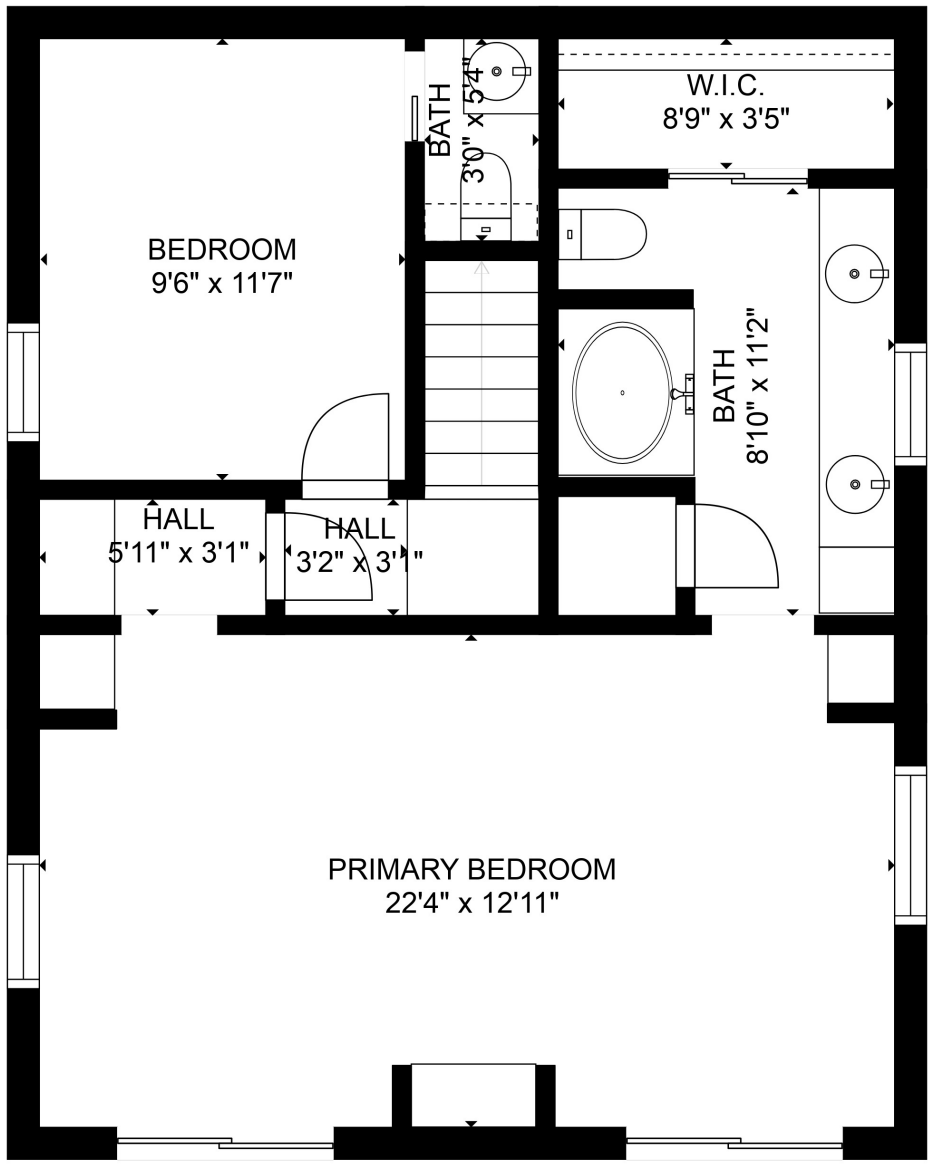

FLOOR 1

FLOOR 2

GROSS INTERNAL AREA  
 FLOOR 1: 636 sq. ft, FLOOR 2: 1190 sq. ft  
 TOTAL: 1826 sq. ft  
 SIZES AND DIMENSIONS ARE APPROXIMATE, ACTUAL MAY VARY.

GROSS INTERNAL AREA  
FLOOR 1: 636 sq. ft, FLOOR 2: 1190 sq. ft  
TOTAL: 1826 sq. ft  
SIZES AND DIMENSIONS ARE APPROXIMATE, ACTUAL MAY VARY.

GROSS INTERNAL AREA  
FLOOR 1: 636 sq. ft, FLOOR 2: 1190 sq. ft  
TOTAL: 1826 sq. ft  
SIZES AND DIMENSIONS ARE APPROXIMATE, ACTUAL MAY VARY.