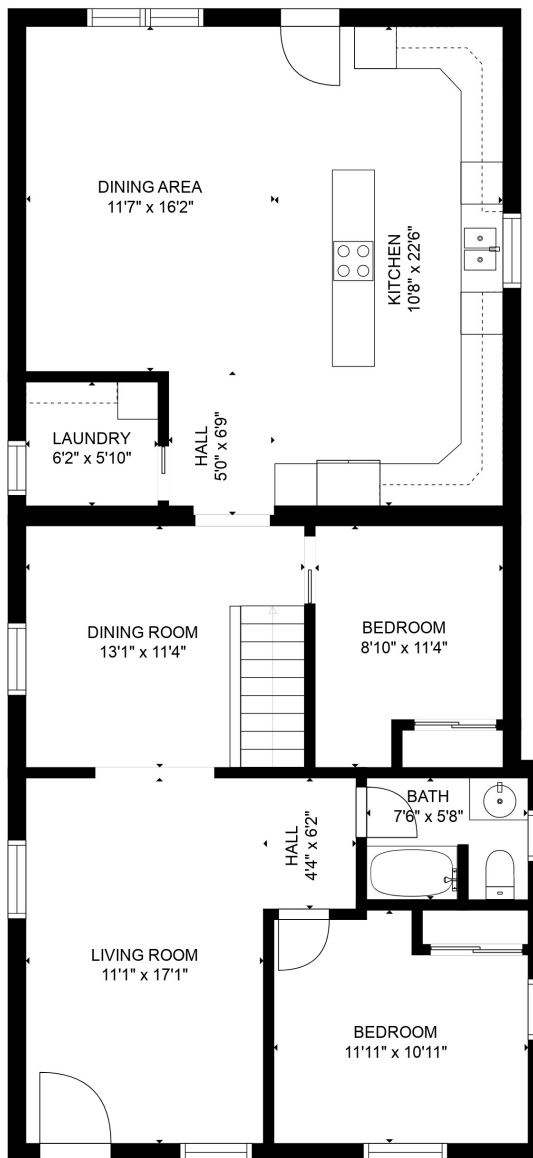

FLOOR 1

FLOOR 2

GROSS INTERNAL AREA  
 FLOOR 1: 636 sq. ft, FLOOR 2: 1190 sq. ft  
 TOTAL: 1826 sq. ft  
 SIZES AND DIMENSIONS ARE APPROXIMATE, ACTUAL MAY VARY.

GROSS INTERNAL AREA  
FLOOR 1: 636 sq. ft, FLOOR 2: 1190 sq. ft  
TOTAL: 1826 sq. ft  
SIZES AND DIMENSIONS ARE APPROXIMATE, ACTUAL MAY VARY.

GROSS INTERNAL AREA  
FLOOR 1: 636 sq. ft, FLOOR 2: 1190 sq. ft  
TOTAL: 1826 sq. ft  
SIZES AND DIMENSIONS ARE APPROXIMATE, ACTUAL MAY VARY.