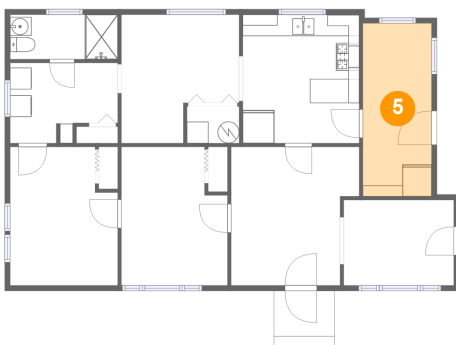

5 Floor 1 - Mudroom

Dimensions: 6'5" x 16'0"
Area: 102 sq. ft
Counted as Living Area:
Yes

Heated: Yes
Finished: Yes
Enclosed: Yes
Contiguous:
Yes
Permitted: Yes
Wet Space: No
Addition: No
Conversion: No