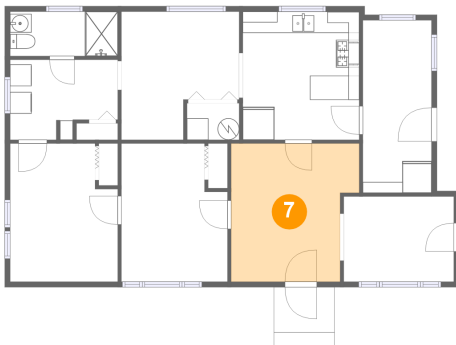

7 Floor 1 - Living Room

Dimensions: 11'11" x 12'10"
Area: 138 sq. ft
Counted as Living Area:
Yes

Heated: Yes
Finished: Yes
Enclosed: Yes
Contiguous:
Yes
Permitted: Yes
Wet Space: No
Addition: No
Conversion: No