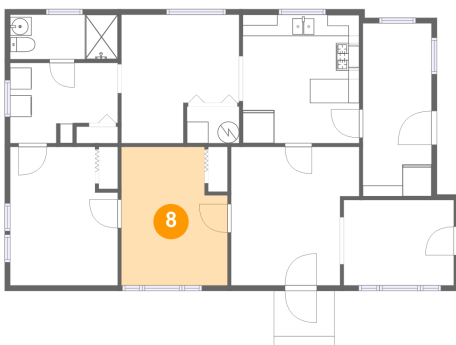

8 Floor 1 - Bedroom

Dimensions: 9'10" x 12'10"
Area: 117 sq. ft
Counted as Living Area:
Yes

Heated: Yes
Finished: Yes
Enclosed: Yes
Contiguous:
Yes
Permitted: Yes
Wet Space: No
Addition: No
Conversion: No