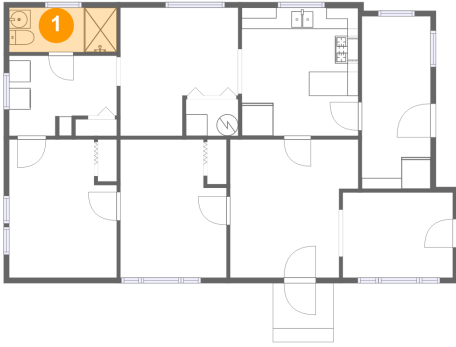

## Room Dimensions

Floor 1

Total sqft: 1061

Living area: 1061

#	Room name	Dimensions	Area (sqft)	Counted as Living Area
1	Bath	10'0" x 4'2"	41 sq. ft	Yes
2	Dining Room	10'11" x 11'11"	111 sq. ft	Yes
3	Entry	10'3" x 7'11"	81 sq. ft	Yes
4	Primary Bedroom	10'0" x 12'10"	120 sq. ft	Yes
5	Mudroom	6'5" x 16'0"	102 sq. ft	Yes
6	Kitchen	10'10" x 11'11"	129 sq. ft	Yes
7	Living Room	11'11" x 12'10"	138 sq. ft	Yes
8	Bedroom	9'10" x 12'10"	117 sq. ft	Yes
9	Laundry	9'11" x 7'5"	66 sq. ft	Yes

## 1 Floor 1 - Bath

**Dimensions:** 10'0" x 4'2"  
**Area:** 41 sq. ft  
**Counted as Living Area:**  
Yes

**Heated:** Yes  
**Finished:** Yes  
**Enclosed:** Yes  
**Contiguous:**  
Yes  
**Permitted:** Yes  
**Wet Space:** Yes  
**Addition:** No  
**Conversion:** No