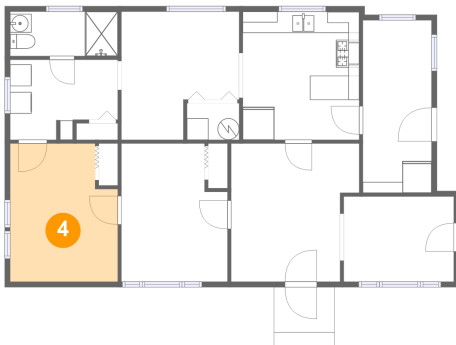

4 Floor 1 - Primary Bedroom

Dimensions: 10'0" x 12'10"
Area: 120 sq. ft
Counted as Living Area:
Yes

Heated: Yes
Finished: Yes
Enclosed: Yes
Contiguous:
Yes
Permitted: Yes
Wet Space: No
Addition: No
Conversion: No