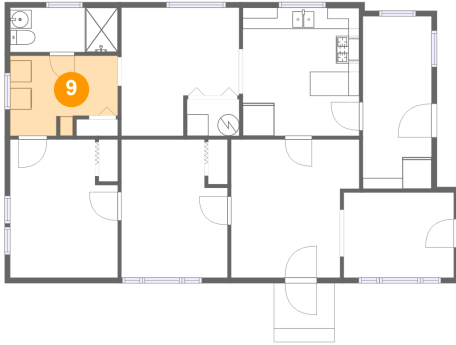

## 8 Floor 1 - Bedroom

Dimensions: 9'10" x 12'10"  
Area: 117 sq. ft  
Counted as Living Area:  
Yes

Heated: Yes  
Finished: Yes  
Enclosed: Yes  
Contiguous:  
Yes  
Permitted: Yes  
Wet Space: No  
Addition: No  
Conversion: No

**218 Franklin Avenue, Vinton, Roanoke County,  
Virginia, United States, 24179**

**9 Floor 1 - Laundry**

**Dimensions:** 9'11" x 7'5"  
**Area:** 66 sq. ft  
**Counted as Living Area:**  
Yes

**Heated:** Yes  
**Finished:** Yes  
**Enclosed:** Yes  
**Contiguous:**  
Yes  
**Permitted:** Yes  
**Wet Space:** No  
**Addition:** No  
**Conversion:** No