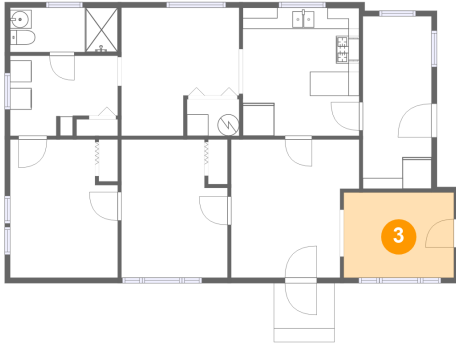

## 2 Floor 1 - Dining Room

**Dimensions:** 10'11" x 11'11"  
**Area:** 111 sq. ft  
**Counted as Living Area:**  
Yes

**Heated:** Yes  
**Finished:** Yes  
**Enclosed:** Yes  
**Contiguous:**  
Yes  
**Permitted:** Yes  
**Wet Space:** No  
**Addition:** No  
**Conversion:** No

## 3 Floor 1 - Entry

Dimensions: 10'3" x 7'11"  
Area: 81 sq. ft  
Counted as Living Area:  
Yes

Heated: Yes  
Finished: Yes  
Enclosed: Yes  
Contiguous:  
Yes  
Permitted: Yes  
Wet Space: No  
Addition: No  
Conversion: No