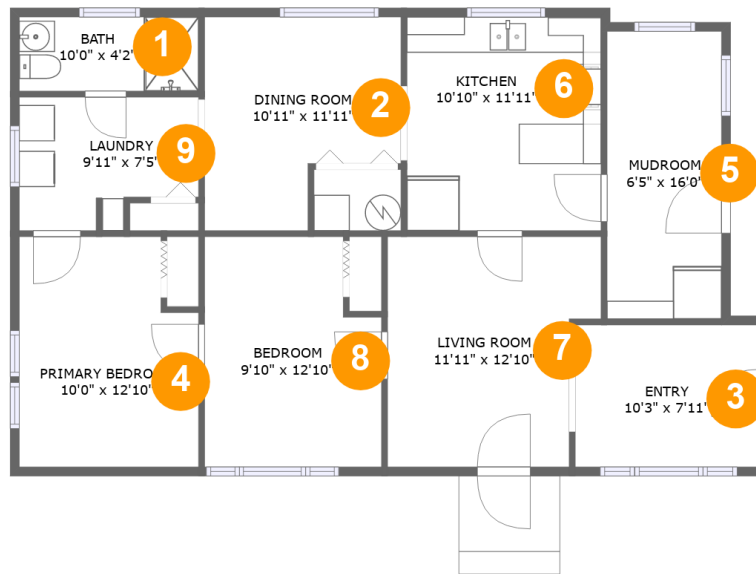

218 Franklin Avenue, Vinton, Roanoke County, Virginia, United States, 24179

Room Dimensions

Floor 1

Total sqft: 1061

Living area: 1061

#	Room name	Dimensions	Area (sqft)	Counted as Living Area
1	Bath	10'0" x 4'2"	41 sq. ft	Yes
2	Dining Room	10'11" x 11'11"	111 sq. ft	Yes
3	Entry	10'3" x 7'11"	81 sq. ft	Yes
4	Primary Bedroom	10'0" x 12'10"	120 sq. ft	Yes
5	Mudroom	6'5" x 16'0"	102 sq. ft	Yes
6	Kitchen	10'10" x 11'11"	129 sq. ft	Yes
7	Living Room	11'11" x 12'10"	138 sq. ft	Yes
8	Bedroom	9'10" x 12'10"	117 sq. ft	Yes
9	Laundry	9'11" x 7'5"	66 sq. ft	Yes