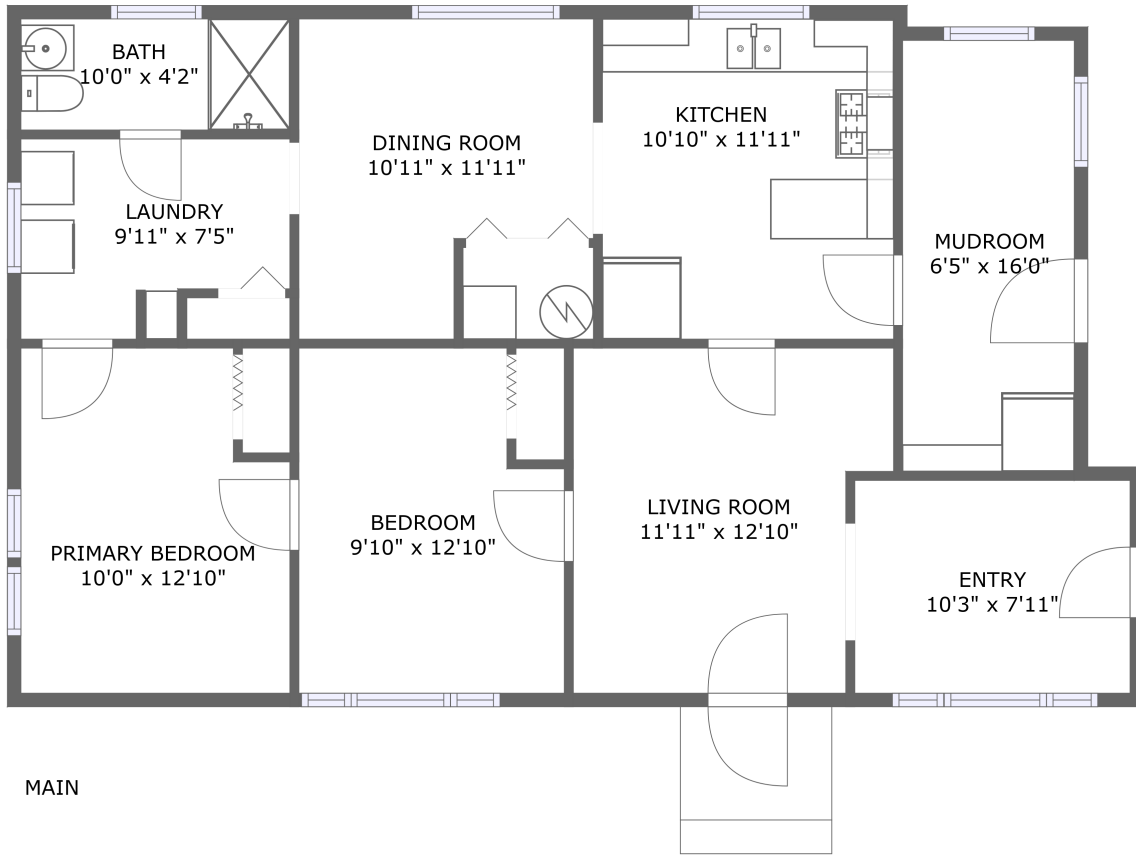

## Property Summary

 **0** garages

 **2** bedrooms

 **1** bathrooms

 **0** half baths

 **1** floors

 **1,061** Gross Living Area sqft

 **1,061** total sqft

## Room Dimensions

Floor 1

Total sqft: 1061

Living area: 1061

#	Room name	Dimensions	Area (sqft)	Counted as Living Area
1	Bath	10'0" x 4'2"	41 sq. ft	Yes
2	Dining Room	10'11" x 11'11"	111 sq. ft	Yes
3	Entry	10'3" x 7'11"	81 sq. ft	Yes
4	Primary Bedroom	10'0" x 12'10"	120 sq. ft	Yes
5	Mudroom	6'5" x 16'0"	102 sq. ft	Yes
6	Kitchen	10'10" x 11'11"	129 sq. ft	Yes
7	Living Room	11'11" x 12'10"	138 sq. ft	Yes
8	Bedroom	9'10" x 12'10"	117 sq. ft	Yes
9	Laundry	9'11" x 7'5"	66 sq. ft	Yes

## 2 Floor 1 - Dining Room

**Dimensions:** 10'11" x 11'11"  
**Area:** 111 sq. ft  
**Counted as Living Area:**  
Yes

**Heated:** Yes  
**Finished:** Yes  
**Enclosed:** Yes  
**Contiguous:**  
Yes  
**Permitted:** Yes  
**Wet Space:** No  
**Addition:** No  
**Conversion:** No

**218 Franklin Avenue, Vinton, Roanoke County,  
Virginia, United States, 24179**

**9 Floor 1 - Laundry**

**Dimensions:** 9'11" x 7'5"  
**Area:** 66 sq. ft  
**Counted as Living Area:**  
Yes

**Heated:** Yes  
**Finished:** Yes  
**Enclosed:** Yes  
**Contiguous:**  
Yes  
**Permitted:** Yes  
**Wet Space:** No  
**Addition:** No  
**Conversion:** No