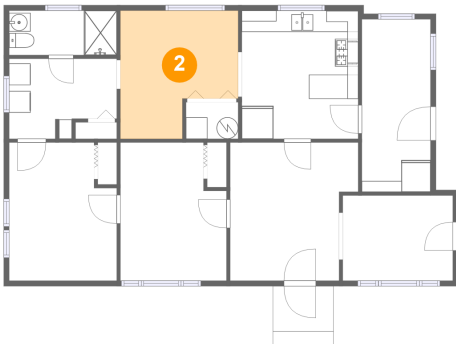

## Room Dimensions

Floor 1

Total sqft: 1061

Living area: 1061

#	Room name	Dimensions	Area (sqft)	Counted as Living Area
1	Bath	10'0" x 4'2"	41 sq. ft	Yes
2	Dining Room	10'11" x 11'11"	111 sq. ft	Yes
3	Entry	10'3" x 7'11"	81 sq. ft	Yes
4	Primary Bedroom	10'0" x 12'10"	120 sq. ft	Yes
5	Mudroom	6'5" x 16'0"	102 sq. ft	Yes
6	Kitchen	10'10" x 11'11"	129 sq. ft	Yes
7	Living Room	11'11" x 12'10"	138 sq. ft	Yes
8	Bedroom	9'10" x 12'10"	117 sq. ft	Yes
9	Laundry	9'11" x 7'5"	66 sq. ft	Yes

## 1 Floor 1 - Bath

**Dimensions:** 10'0" x 4'2"  
**Area:** 41 sq. ft  
**Counted as Living Area:**  
Yes

**Heated:** Yes  
**Finished:** Yes  
**Enclosed:** Yes  
**Contiguous:**  
Yes  
**Permitted:** Yes  
**Wet Space:** Yes  
**Addition:** No  
**Conversion:** No

## 2 Floor 1 - Dining Room

**Dimensions:** 10'11" x 11'11"  
**Area:** 111 sq. ft  
**Counted as Living Area:**  
Yes

**Heated:** Yes  
**Finished:** Yes  
**Enclosed:** Yes  
**Contiguous:**  
Yes  
**Permitted:** Yes  
**Wet Space:** No  
**Addition:** No  
**Conversion:** No