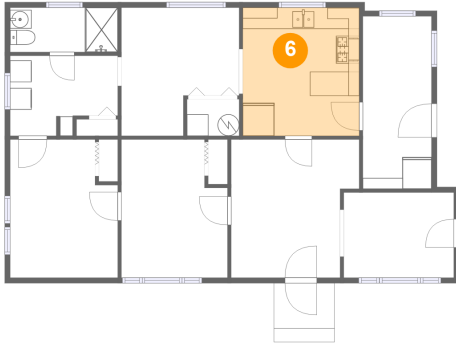

218 Franklin Avenue, Vinton, Roanoke County, Virginia, United States, 24179

6 Floor 1 - Kitchen

Dimensions: 10'10" x 11'11"
Area: 129 sq. ft
Counted as Living Area:
Yes

Heated: Yes
Finished: Yes
Enclosed: Yes
Contiguous:
Yes
Permitted: Yes
Wet Space: No
Addition: No
Conversion: No