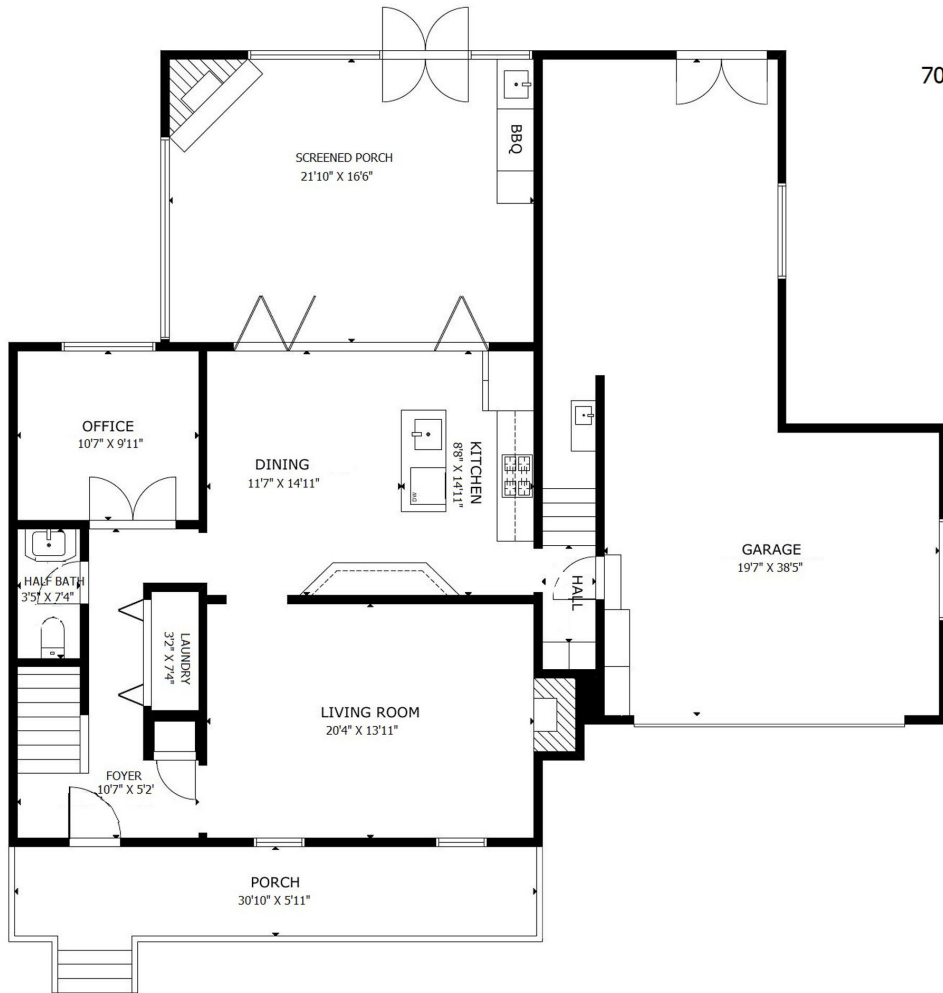

7001 Three Bridges Circle Raleigh, NC 27613

MAIN FLOOR

SECOND FLOOR

The following dimensions are approximate interior wall to wall dimensions, measured on site, from the widest portion of each room, then calculated to Feet/Inches from Rounded Decimal Feet. Information deemed reliable, but not guaranteed.