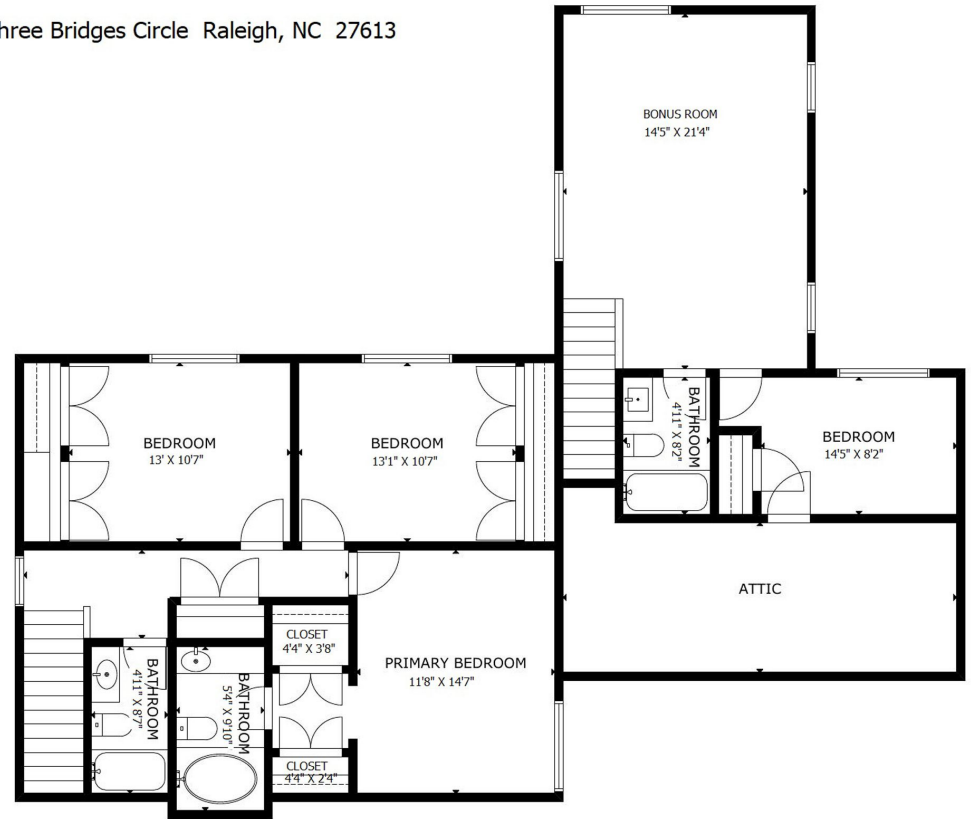

7001 Three Bridges Circle Raleigh, NC 27613

MAIN FLOOR

SECOND FLOOR

The following dimensions are approximate interior wall to wall dimensions, measured on site, from the widest portion of each room, then calculated to Feet/Inches from Rounded Decimal Feet. Information deemed reliable, but not guaranteed.