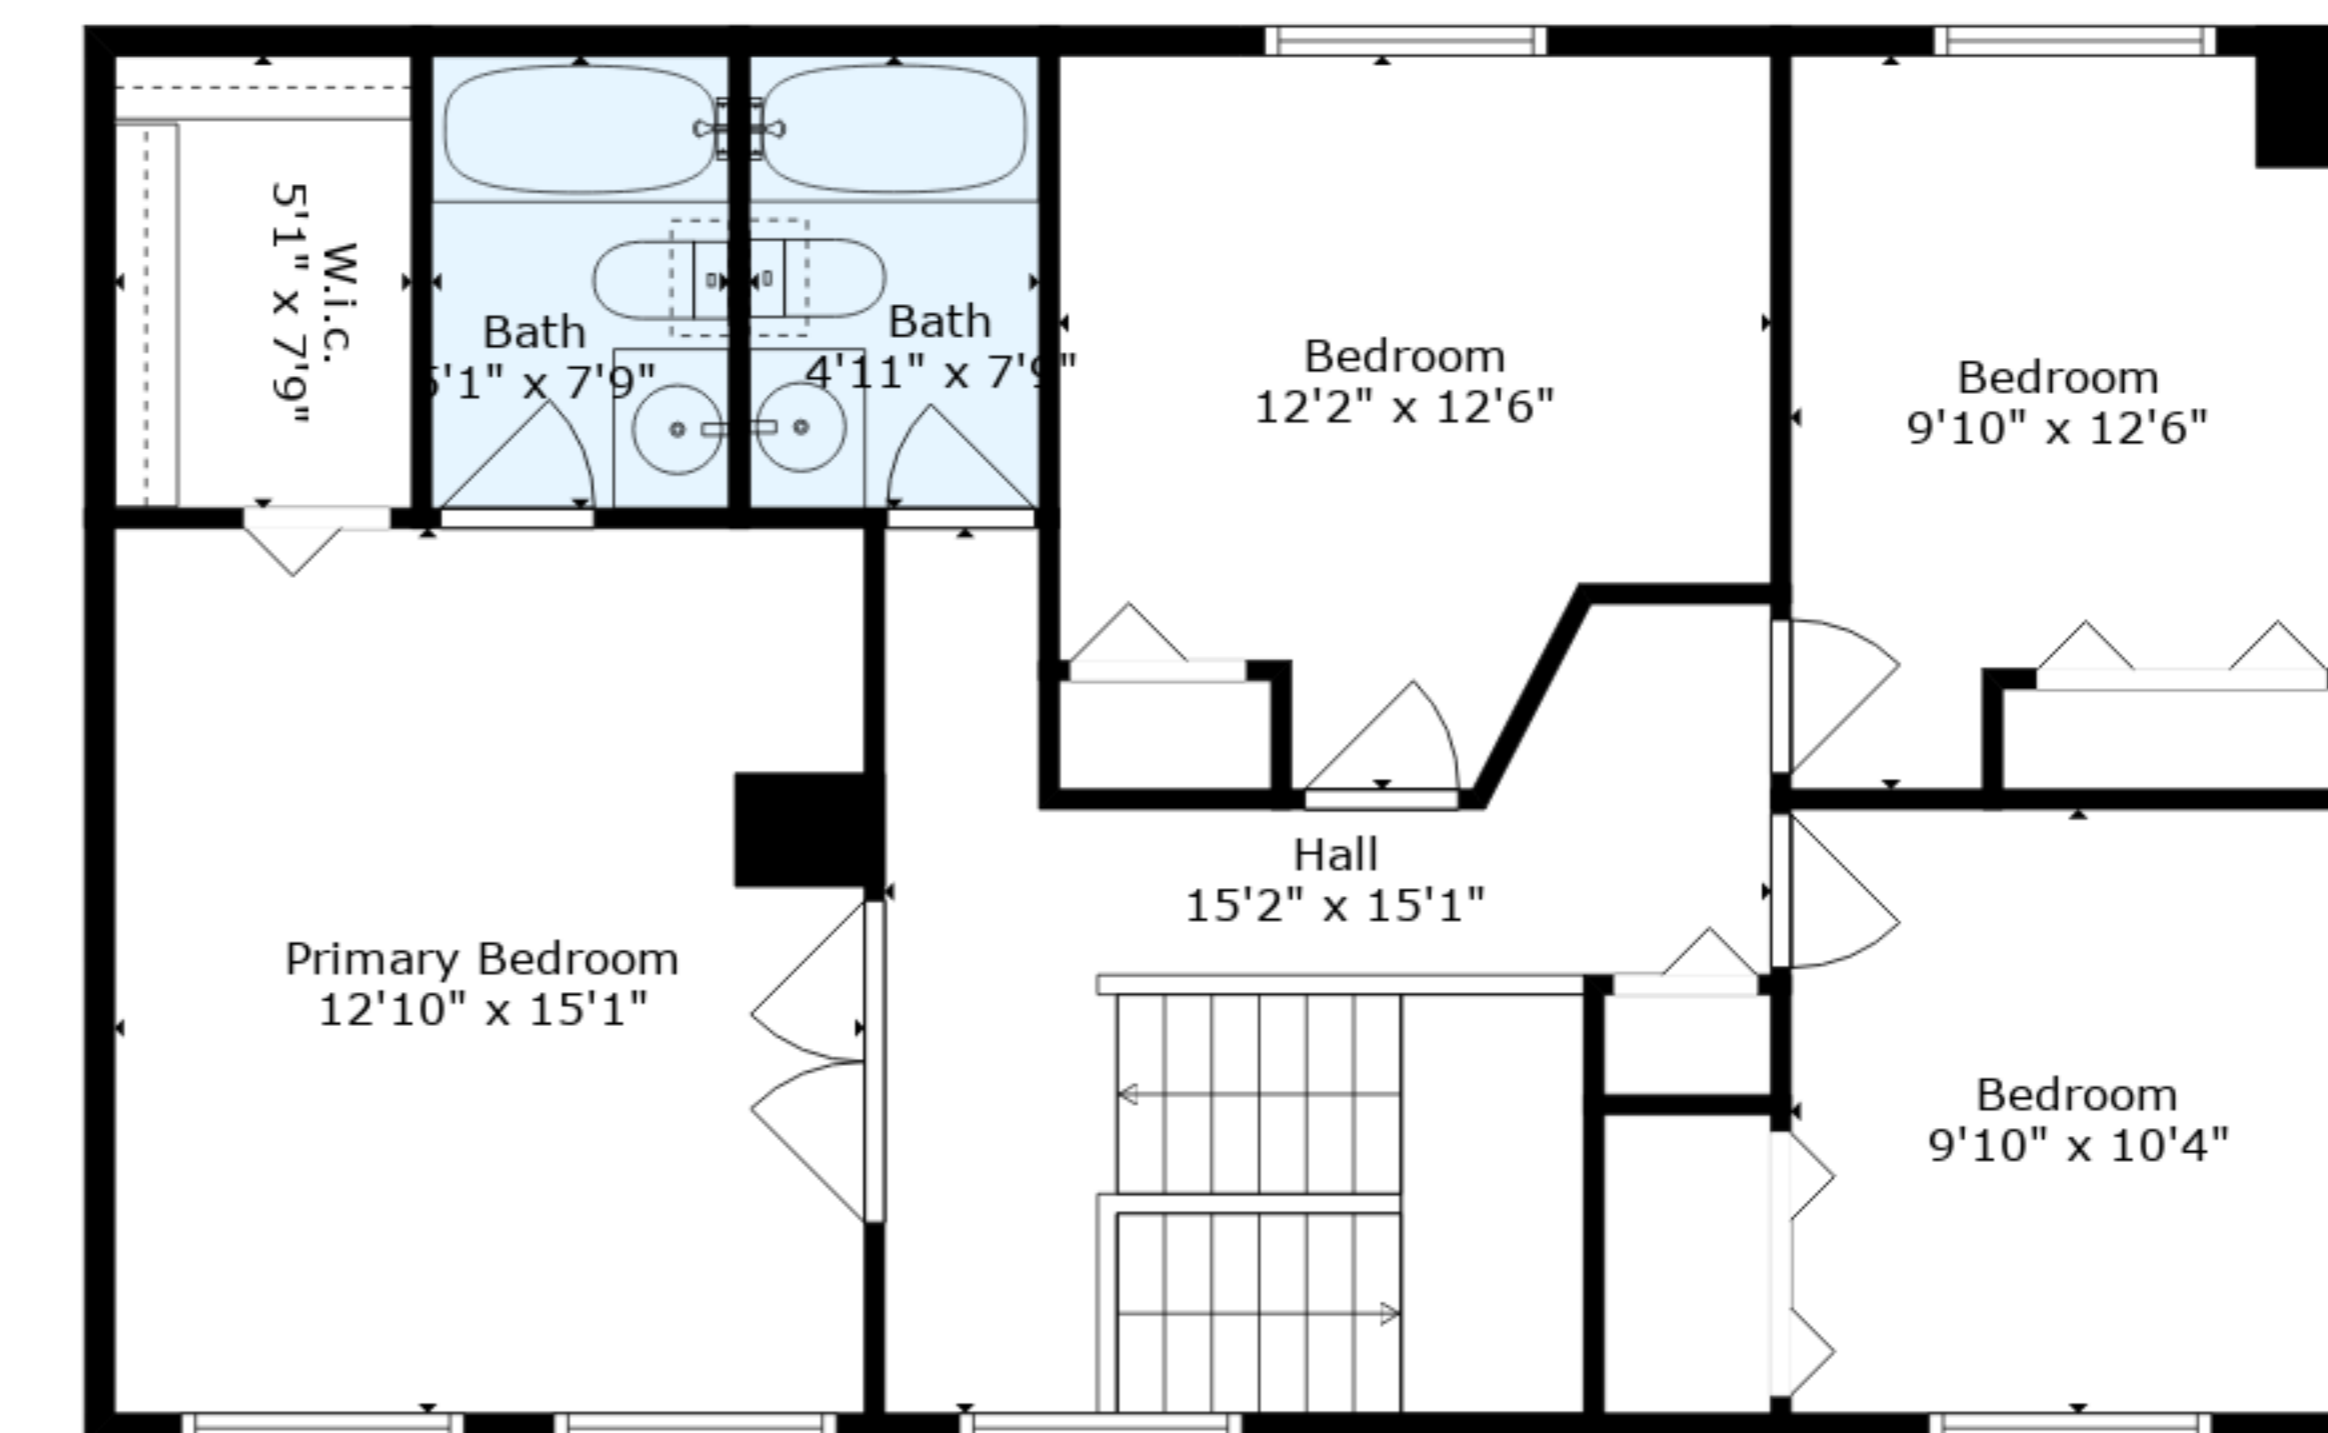

Floor Plan Created By Cubicasa App. Measurements Deemed Highly Reliable But Not Guaranteed.

TOTAL: 2525 sq. ft

BELOW GROUND: 649 sq. ft, FLOOR 2: 985 sq. ft, FLOOR 3: 891 sq. ft
 EXCLUDED AREAS: STORAGE: 254 sq. ft, GARAGE: 388 sq. ft, PATIO: 646 sq. ft,
 DECK: 369 sq. ft, PORCH: 170 sq. ft

Floor Plan Created By Cubicasa App. Measurements Deemed Highly Reliable But Not Guaranteed.