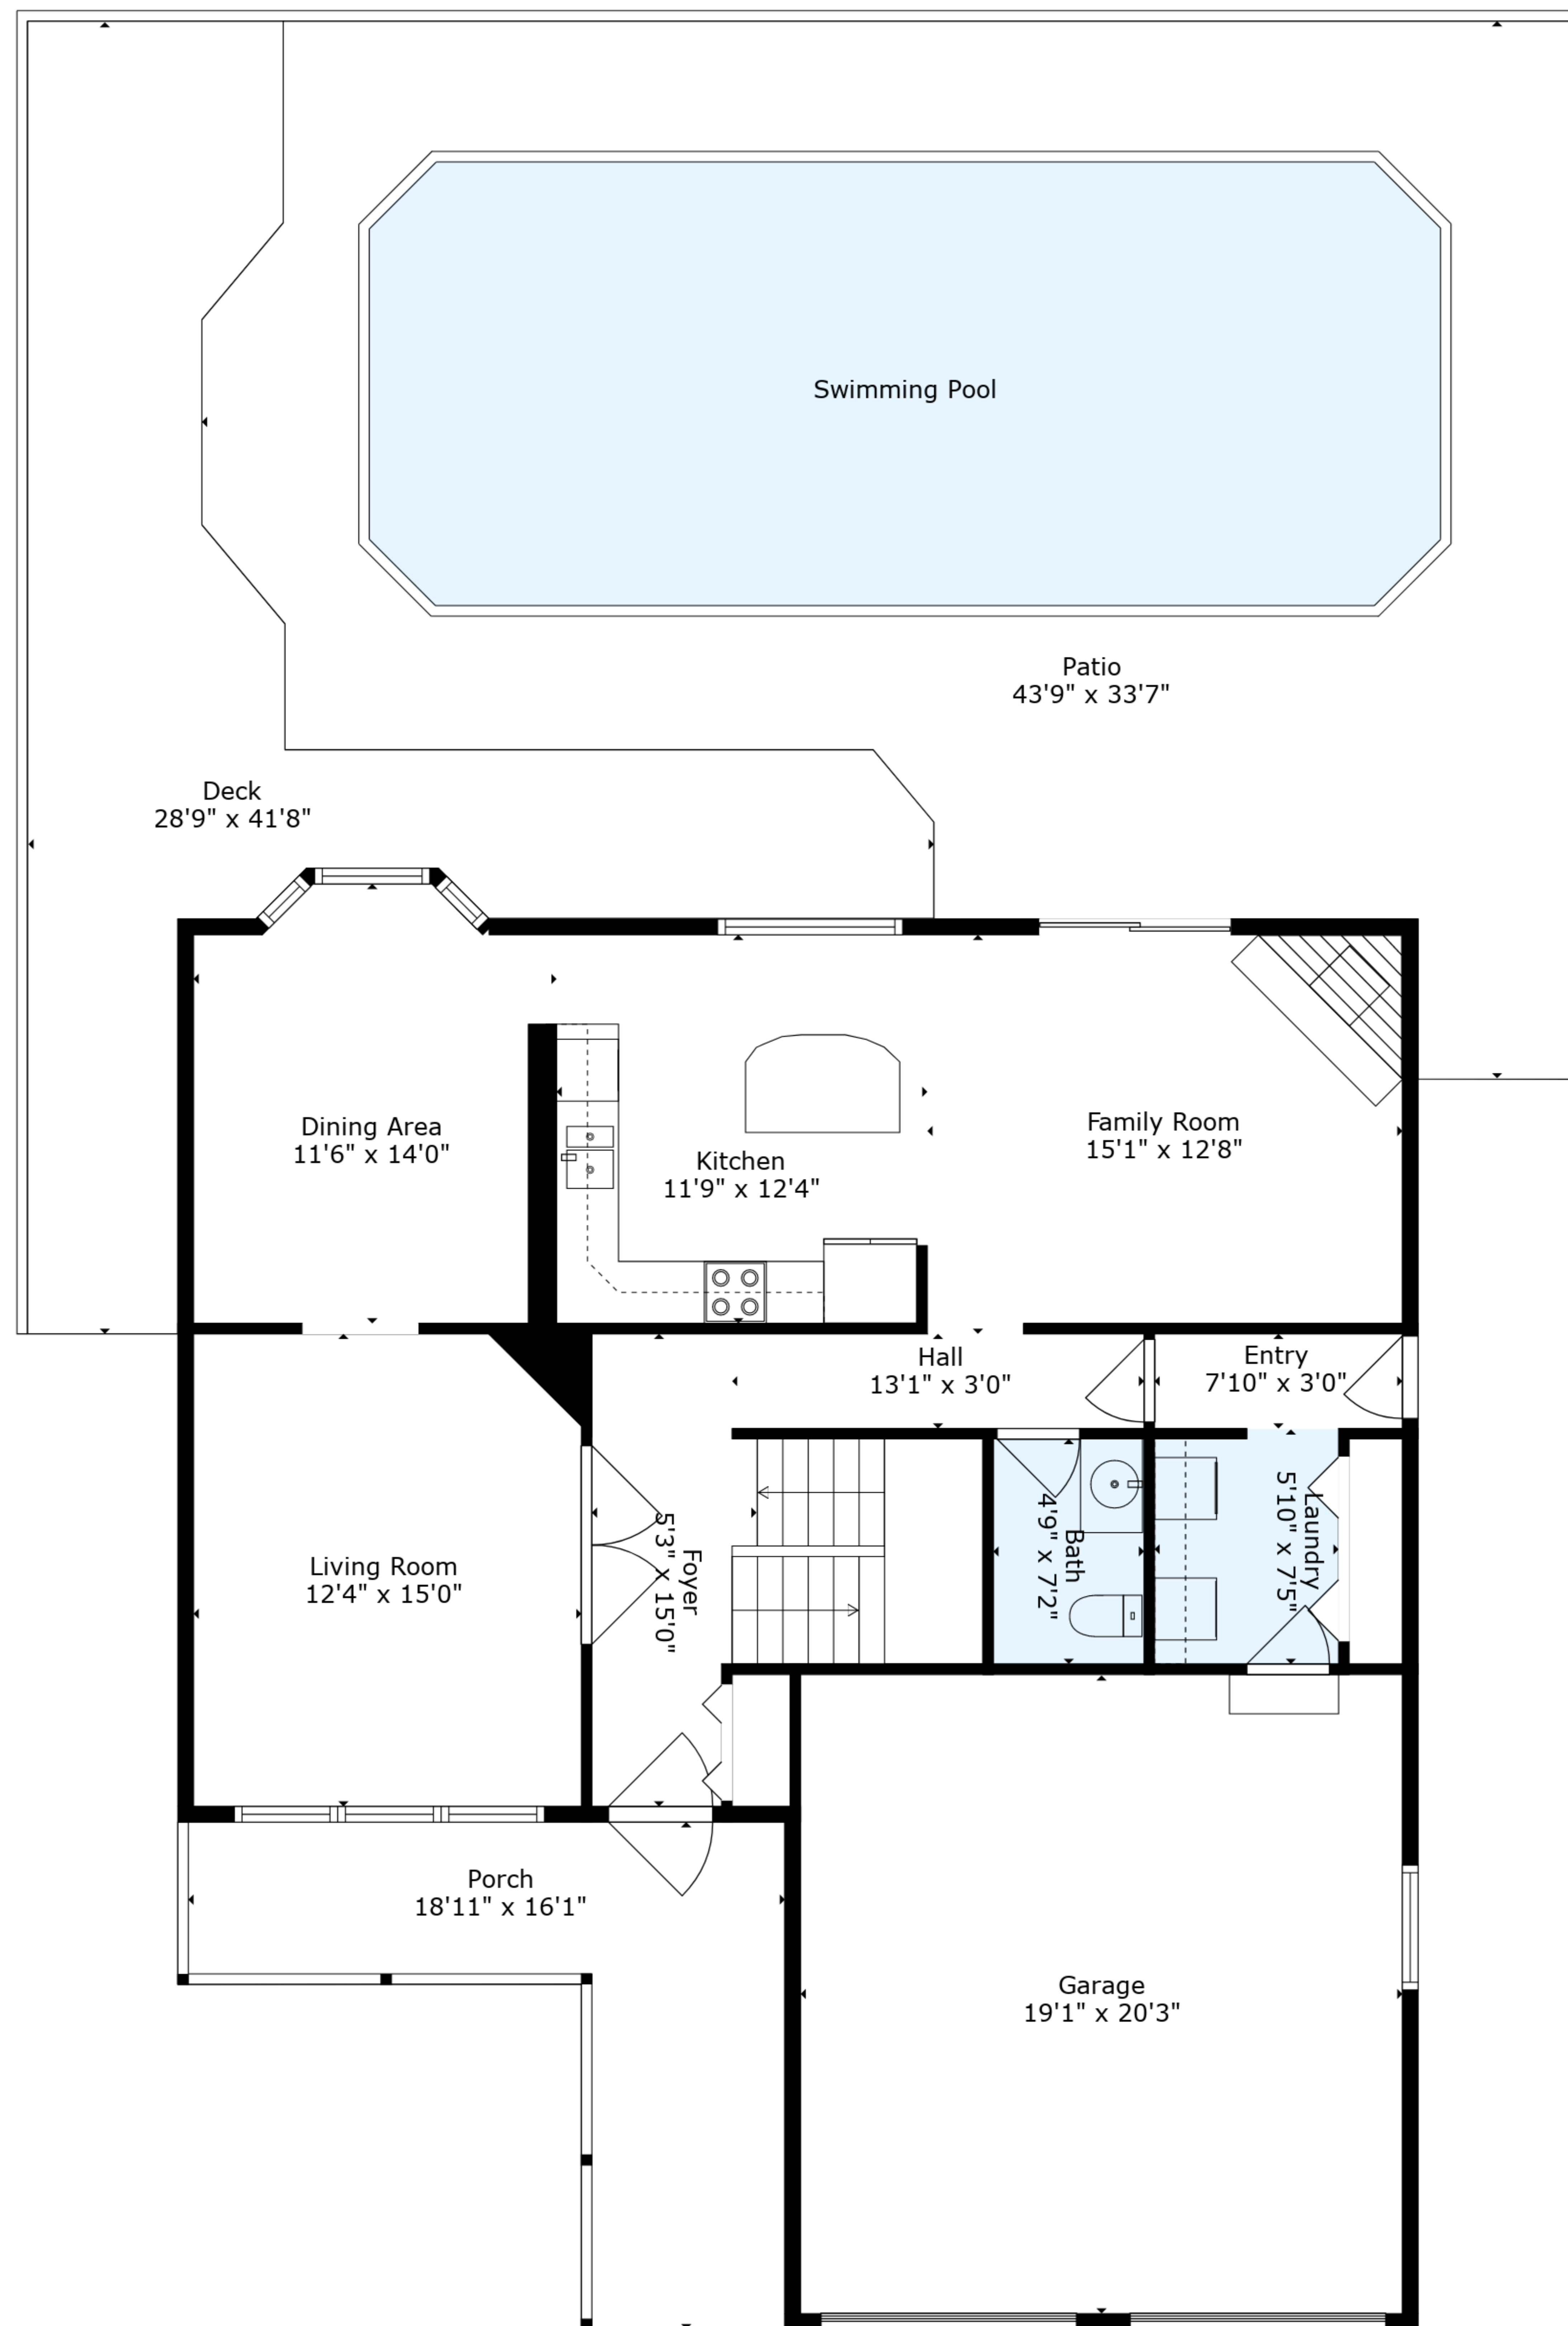

TOTAL: 2525 sq. ft
 BELOW GROUND: 649 sq. ft, FLOOR 2: 985 sq. ft, FLOOR 3: 891 sq. ft
 EXCLUDED AREAS: STORAGE: 254 sq. ft, GARAGE: 388 sq. ft, PATIO: 646 sq. ft,
 DECK: 369 sq. ft, PORCH: 170 sq. ft

Floor Plan Created By Cubicasa App. Measurements Deemed Highly Reliable But Not Guaranteed.

TOTAL: 2525 sq. ft

BELOW GROUND: 649 sq. ft, FLOOR 2: 985 sq. ft, FLOOR 3: 891 sq. ft
 EXCLUDED AREAS: STORAGE: 254 sq. ft, GARAGE: 388 sq. ft, PATIO: 646 sq. ft,
 DECK: 369 sq. ft, PORCH: 170 sq. ft