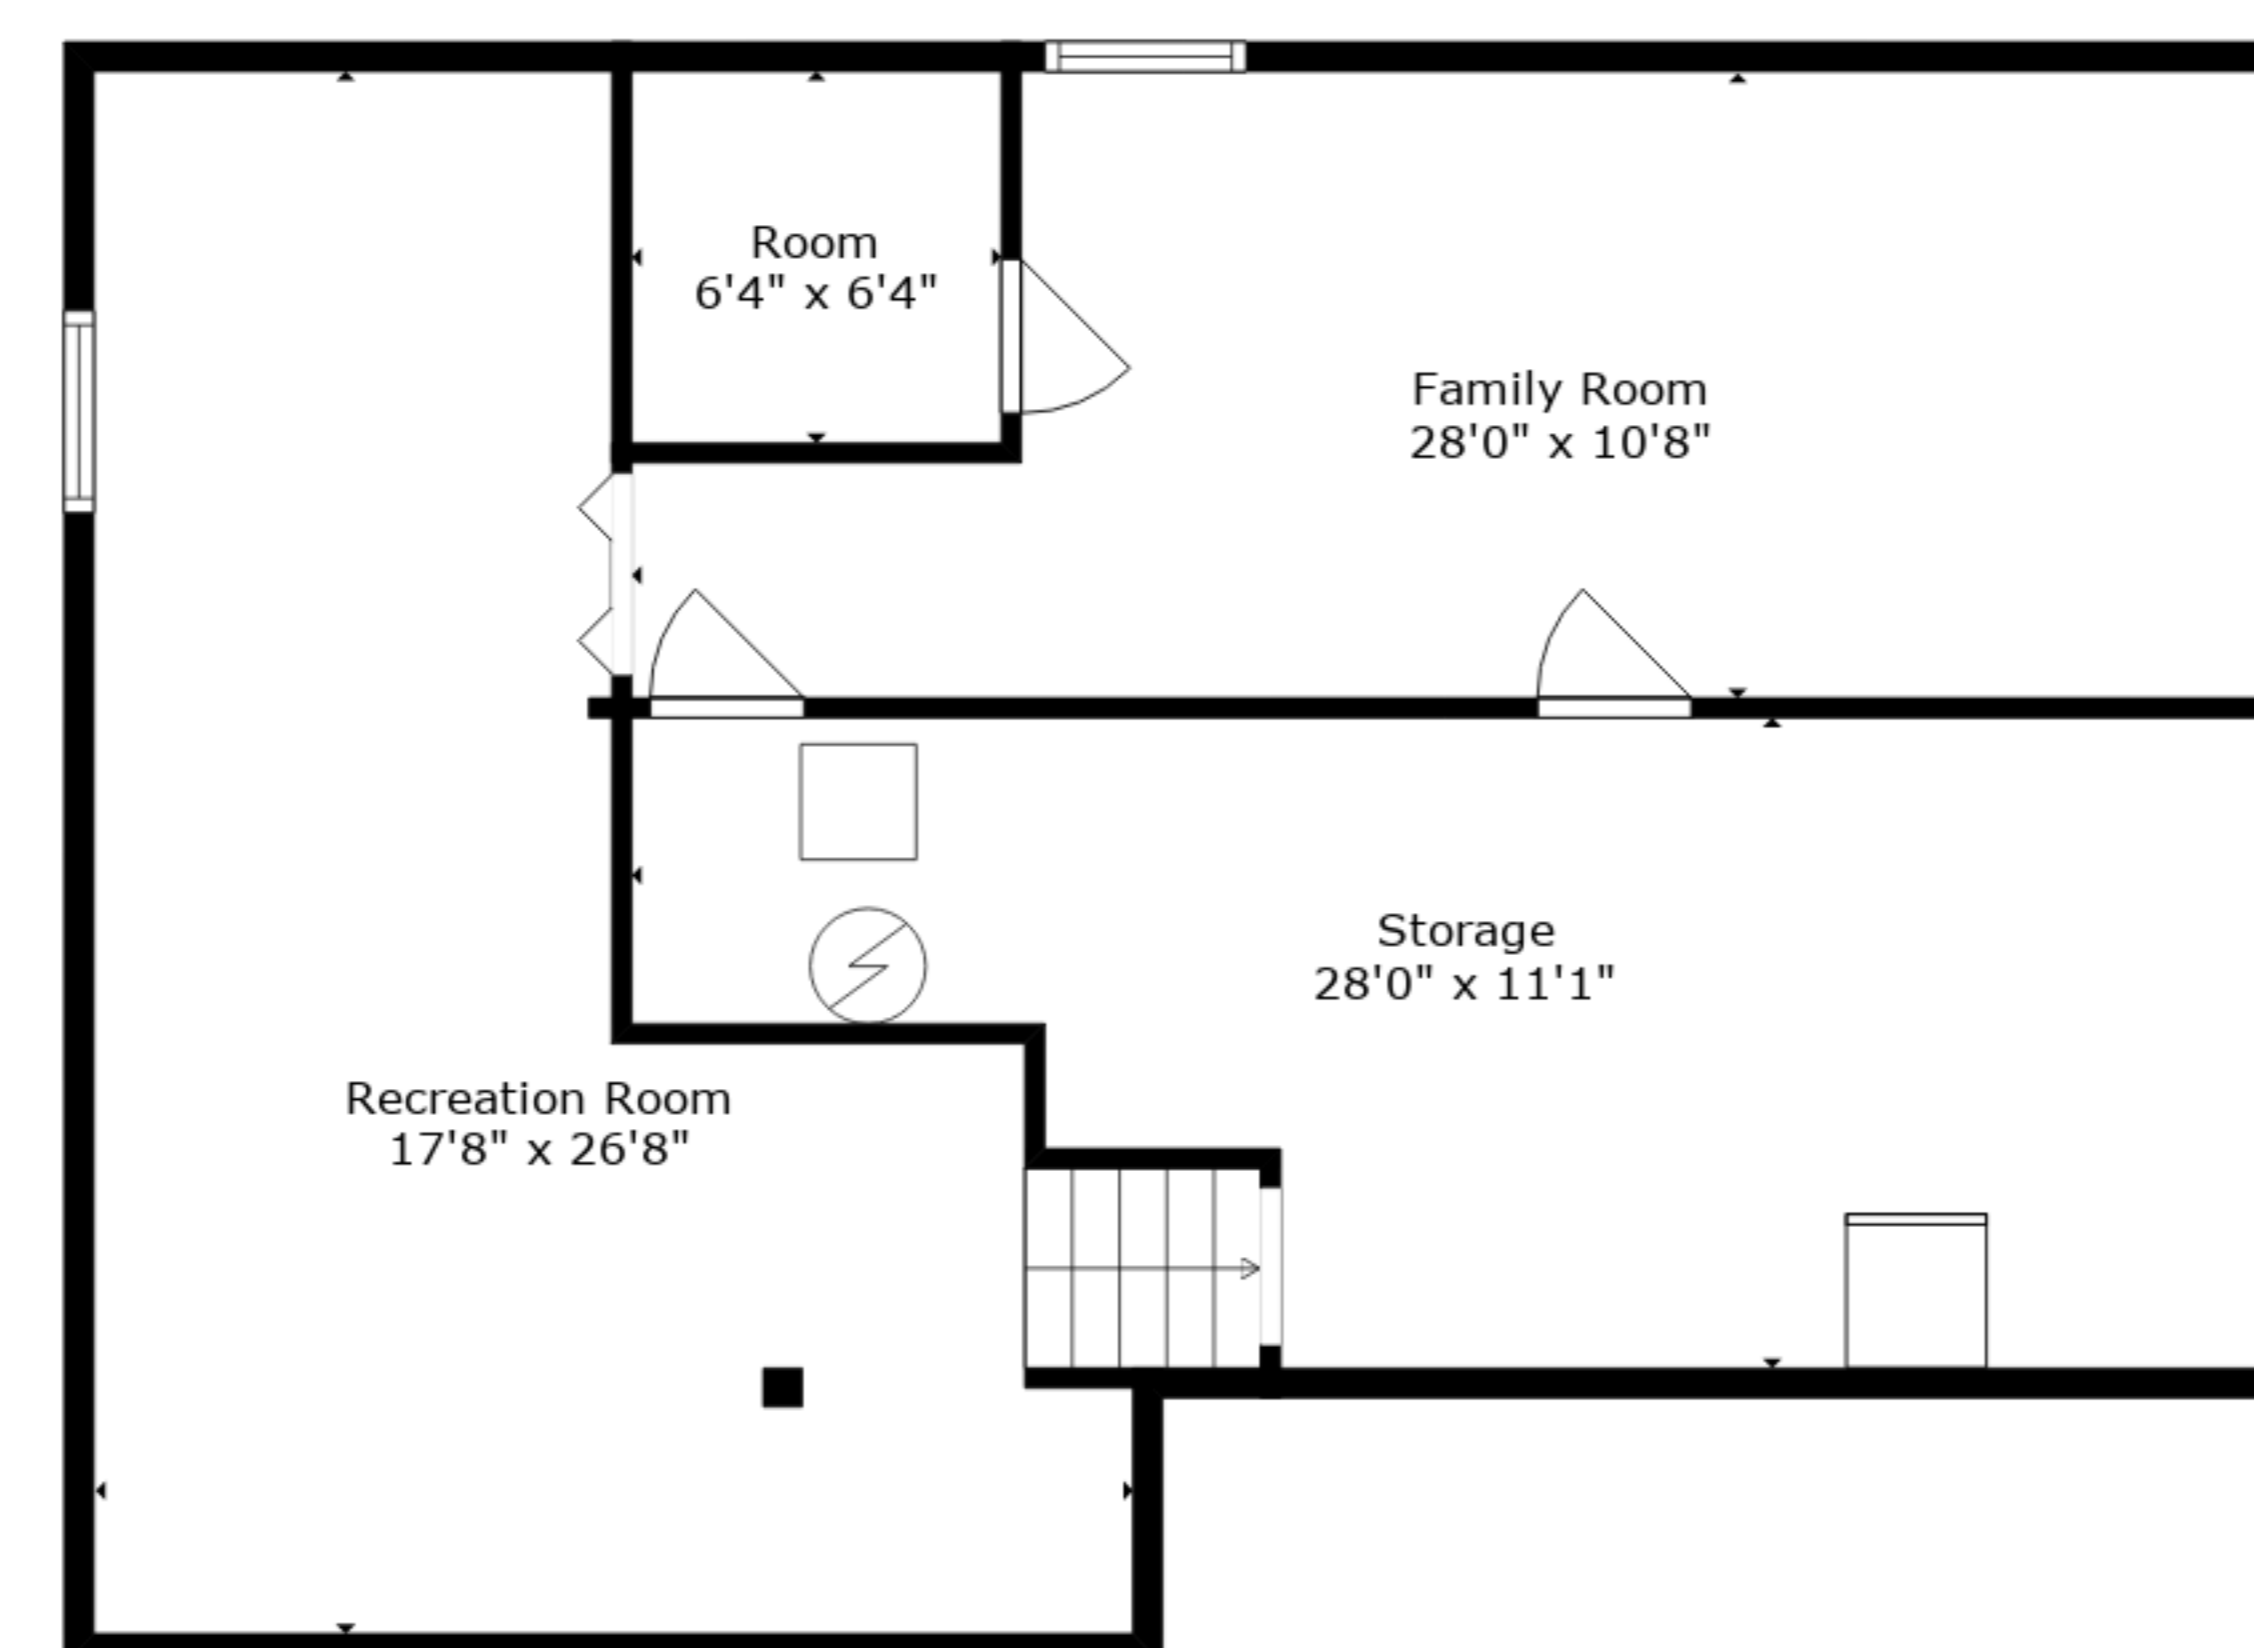

Floor Plan Created By Cubicasa App. Measurements Deemed Highly Reliable But Not Guaranteed.

TOTAL: 2525 sq. ft

BELOW GROUND: 649 sq. ft, FLOOR 2: 985 sq. ft, FLOOR 3: 891 sq. ft
 EXCLUDED AREAS: STORAGE: 254 sq. ft, GARAGE: 388 sq. ft, PATIO: 646 sq. ft,
 DECK: 369 sq. ft, PORCH: 170 sq. ft

Floor Plan Created By Cubicasa App. Measurements Deemed Highly Reliable But Not Guaranteed.