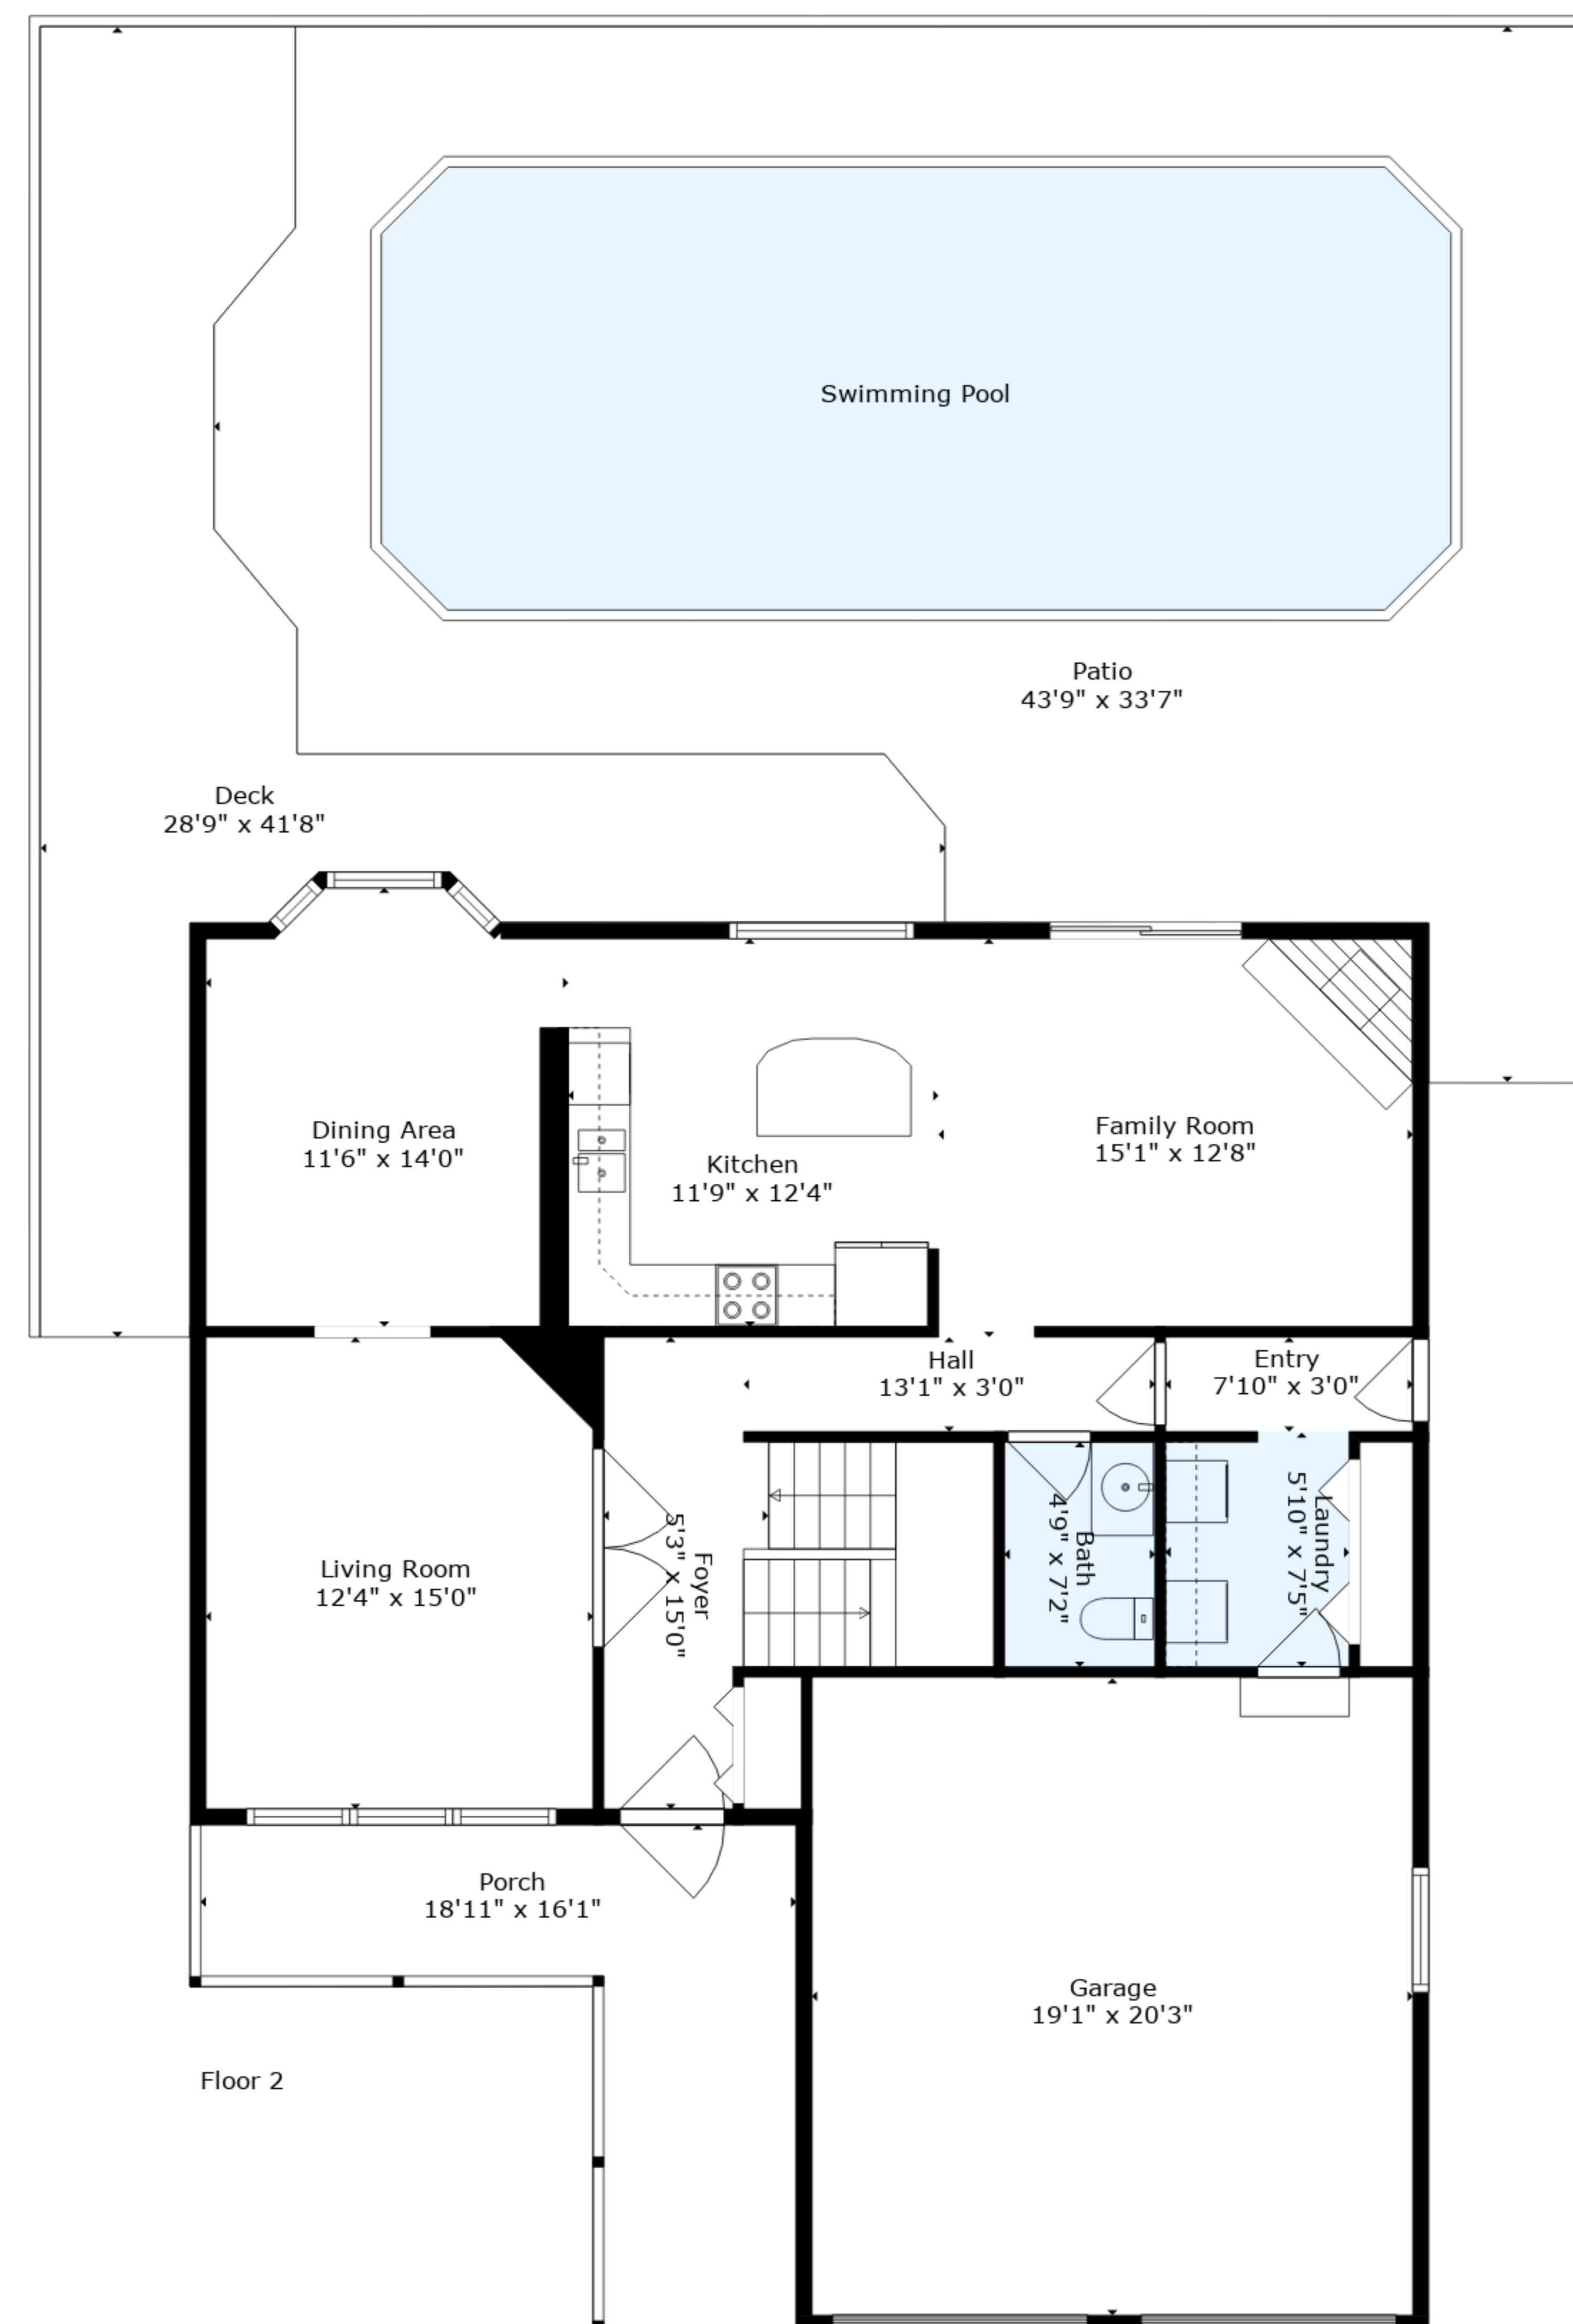

TOTAL: 2525 sq. ft
 BELOW GROUND: 649 sq. ft, FLOOR 2: 985 sq. ft, FLOOR 3: 891 sq. ft
 EXCLUDED AREAS: STORAGE: 254 sq. ft, GARAGE: 388 sq. ft, PATIO: 646 sq. ft,
 DECK: 369 sq. ft, PORCH: 170 sq. ft

Floor Plan Created By Cubicasa App. Measurements Deemed Highly Reliable But Not Guaranteed.

TOTAL: 2525 sq. ft

BELOW GROUND: 649 sq. ft, FLOOR 2: 985 sq. ft, FLOOR 3: 891 sq. ft
 EXCLUDED AREAS: STORAGE: 254 sq. ft, GARAGE: 388 sq. ft, PATIO: 646 sq. ft,
 DECK: 369 sq. ft, PORCH: 170 sq. ft